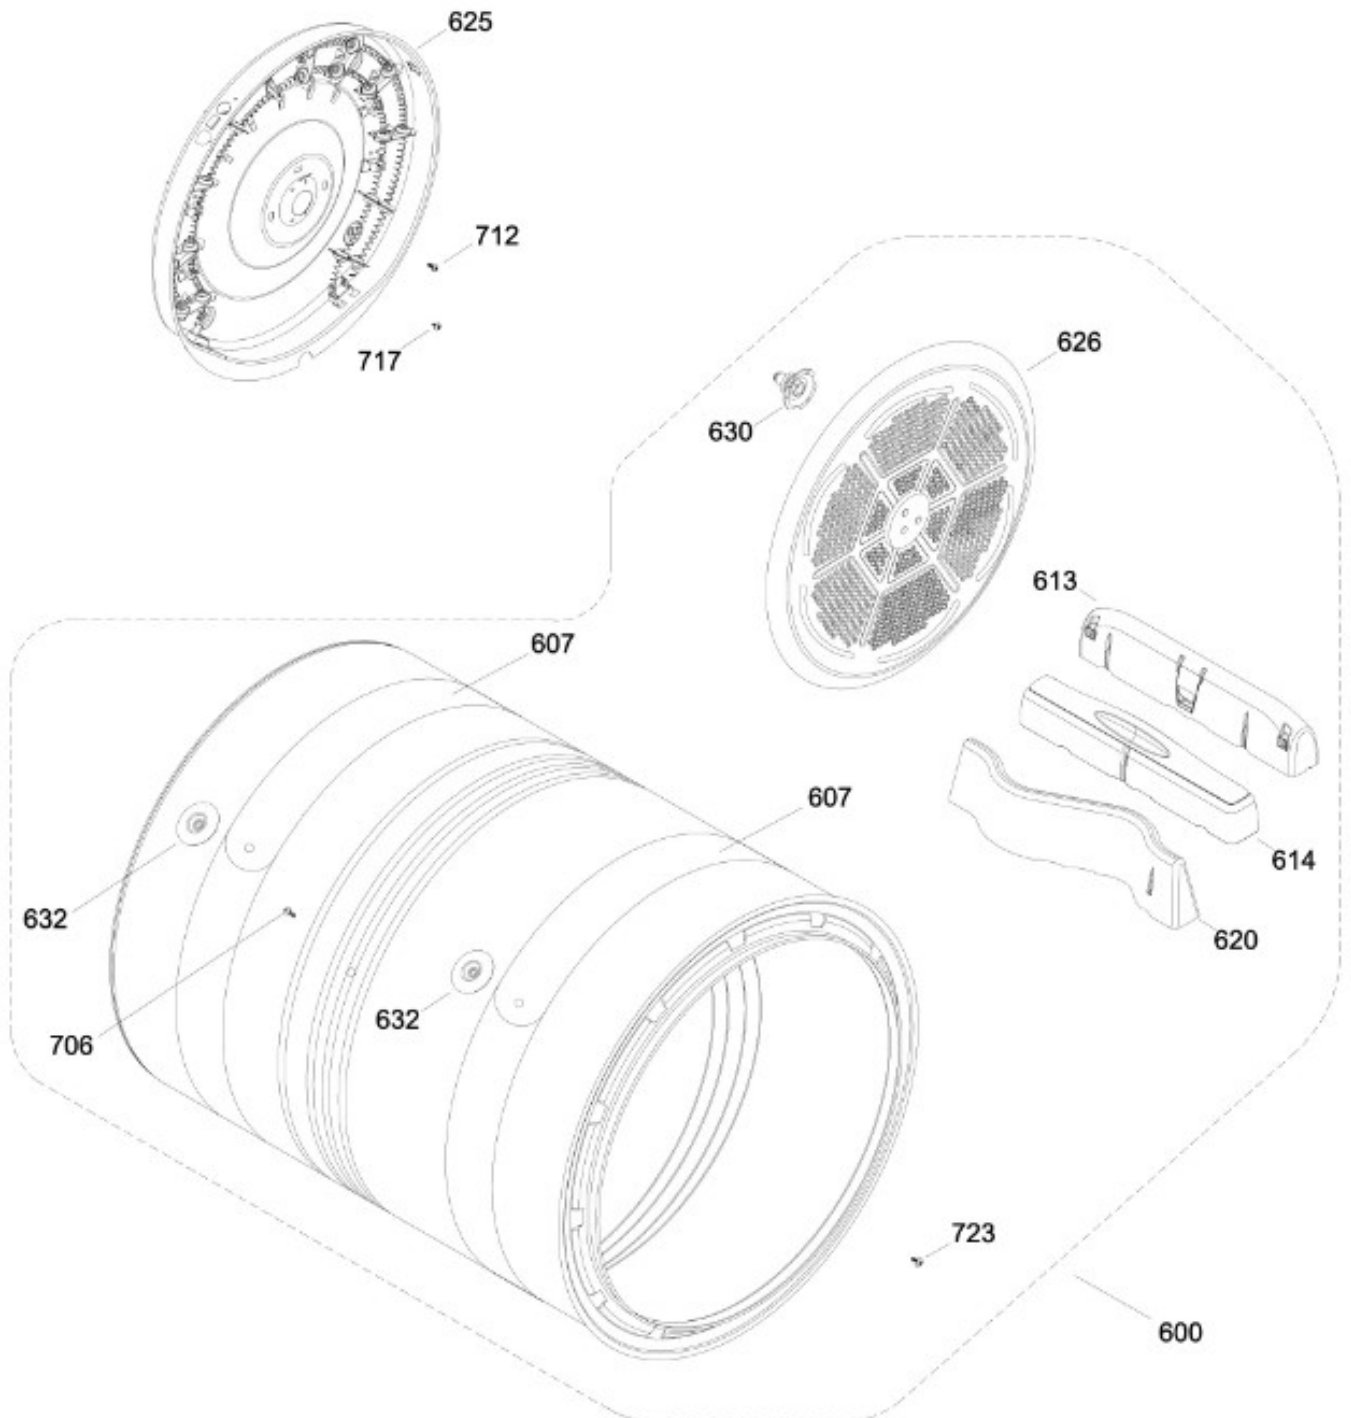

Distribuidor Autorizado

SurteRápido.com

Venta de Refacciones
Electrodomesticas

SECADORA UPVH890EJWW

DRUM

UPVH890EJMG
UPVH890EJMV
UPVH890EJWW

Distribuidor Autorizado

SurteRápido.com

Venta de Refacciones
Electrodomesticas

SECADORA UPVH890EJWW

Guía	Refacción	Descripción
1	212D1577G004	FRONT HSG STACKING ASM
2	189D4274P001	MANUAL DE USUARIO
4	WW02F00118	CLUSTER BUTTON ASM WHITE
5	WW02F00105	BACK BUTTON PRINTED
6	WW02F00125	DELAY BUTTONS (3) ASM. WHITE
7	WW02L00092	KNOB ASSEMBLY
12	WW02A00079	BADGE GE PROFILE
13	212D1606G007	DIAGRAMA ESQUEMATICO
15	WW02A00117	WIRING HARNESS: UI VFD AND
17	WW02F00120	COMMUNICATION CABLE (WASHER-DR
31	WW03F00381	TARJETA CHASIS ENSAMBLE
32	WW02L00177	FRONT SHIELD
35	WW02F00085	VFD DISPLAY BOARD
38	WW02A00055	KIT REVESIBLE ASM
41	WW02F00184	WHEEL FRONT SHIELD
100	WW02L00090	FRONT PANEL WHITE
101	WW02L00089	FILTER + MESH ASSEMBLY
101	WW03L00186	FILTER + MESH ASSEMBLY
101	WW02F00614	MARCO Y FILTRO ENS
102	WW02L00025	INTERRUPTOR PUERTA
104	WW02F00386	FRONT INSULATION
106	WW02F00179	TRAP DUCT COVER
106	WW02F00179	TRAP DUCT COVER
108	WW02L00172	DOOR SWITCH COVER
110	WW02F00369	TOP BEARING ASM
111	WW02L00091	TRAP DUCT
112	WW03L00188	TAPON APERTURA FRONTAL(BCO)
116	WW02L00038	BEARING_SLIDE
119	WW02A00084	CLEANING FELT
120	WW02A00004	STRIKE
122	102A3160P183	PLUG BUTTON
123	WW02A00056	STRIKE PLATE
124	WW02A00057	STRIKE PLATE
125	WW02F00088	SENSOR ROD
126	WW02L00039	SELLO