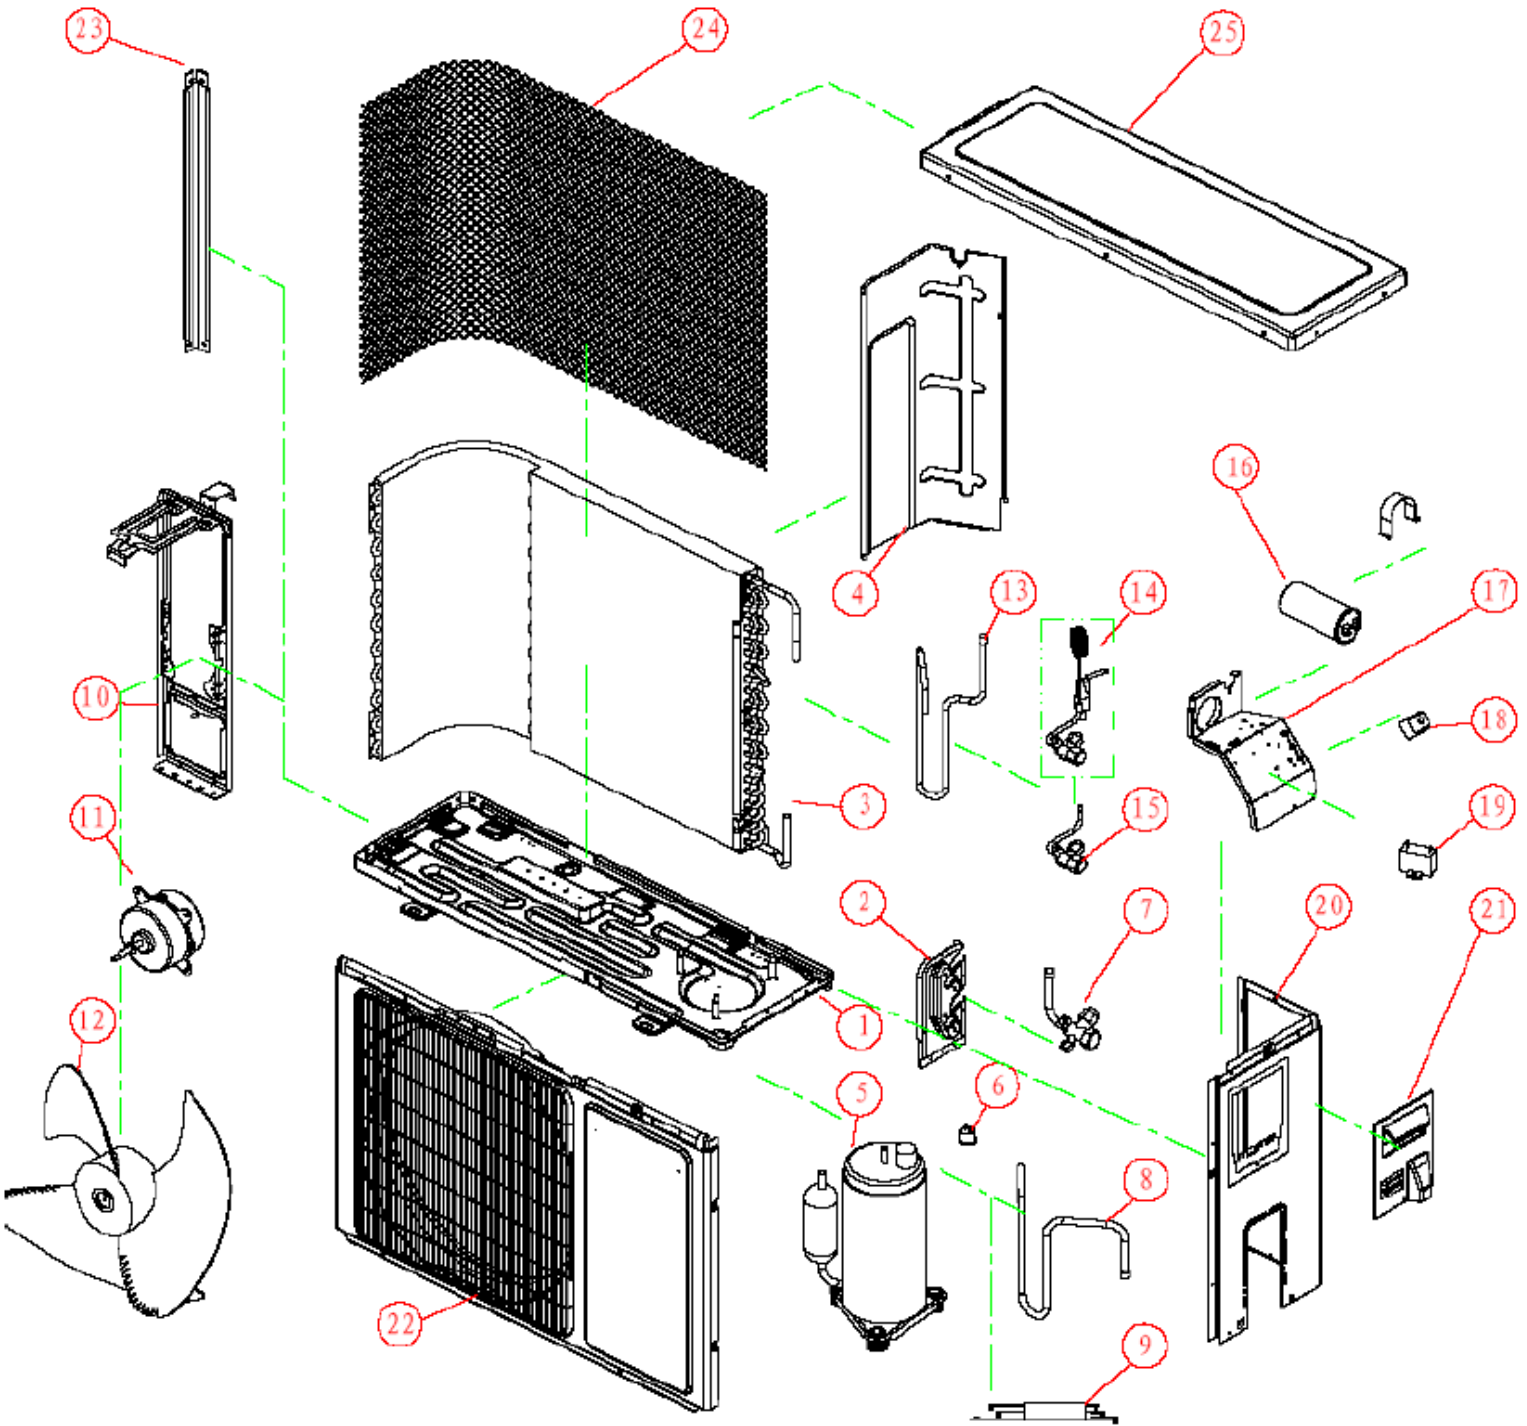

CLIMA WA1045Q0

CLIMA WA1045Q0

SR	PART NO	DESCRIPTION	QTY
1	1465588	installation plate assy	1
2	1802213	base holder part	1
3	1465654	air duct plate	1
4	1465662	Vertical Level Vane	2
5	1555320	level vane	1
6	1466013	cross-flow fan blade	1
7	1223739	bearing	1
8	1465670	baffle	1
9	1517955	Refrigeration system	1
10	1555307	shell	1
11	1822044	ornamental part	1
12	1412758	Hooking	2
13	1502447	Hooking	2
14	1822045	ornamental part	1
15	1822030	display box	1
16	1823702	Dispaly Board	1
17	1821952	panel	0
18	1823893	overlay	1
19	1822046	button	1
20	1822031	mounting plate	1
21	1823705	keyboard	1
22	1465756	motor guard	1
23	1487147	AC motor	1
24	1465757	motor cover	1
25	4012194	Remote Controller	1
26	1465759	electric box cover	1
27	1506081	Temperature sensor	1
29	1226035	Wire terminal board	1
30	1465763	electric box cover	1
31	1465761	elec joint box plate	1
32	1832609	Indoor Main Control Board Component	1
33	1465758	electric box	1
34	1465762	elec joint box plate	1
35	1470426	Water pipe parts	1
36	1222824	axis sheath	2
37	1260259	Step motor	1
38	1465593	axes	1
39	1505714	Filtro	1
40	1465666	BAFLE (EN "L")	1

CLIMA WA1045Q0

CLIMA WA1045Q0

SR	PART NO	DESCRIPTION	QTY
1	1412020	base parts	1
2	1248461	mounting plate	1
3	1489376	condenser ASS'Y	1
4	1402542	separate plate	1
5	1461383	compressor	1
7	1258625	three way valve	1
8	1413697	3/8 suction tube	1
9	1262027	connecting wire	1
10	1308210	motor bracket	1
11	1413331	fan motor	1
12	1405123	propeller fan	1
13	1454823	discharge tube	1
14	1491516	capillary ASS'Y	1
15	1258477	two way valve	1
16	1225581	running Capacitor	1
17	1276683	elec joint box	1
18	1226035	terminal panel	1
19	1374956	fan motor Capacitor	1
20	1246331	side panel	1
21	1276574	wiring distribution cover assy	1
22	1405623	panel parts	1
23	1248091	mounting plate	1
24	1247481	back guard	1
25	1247912	upper board	1