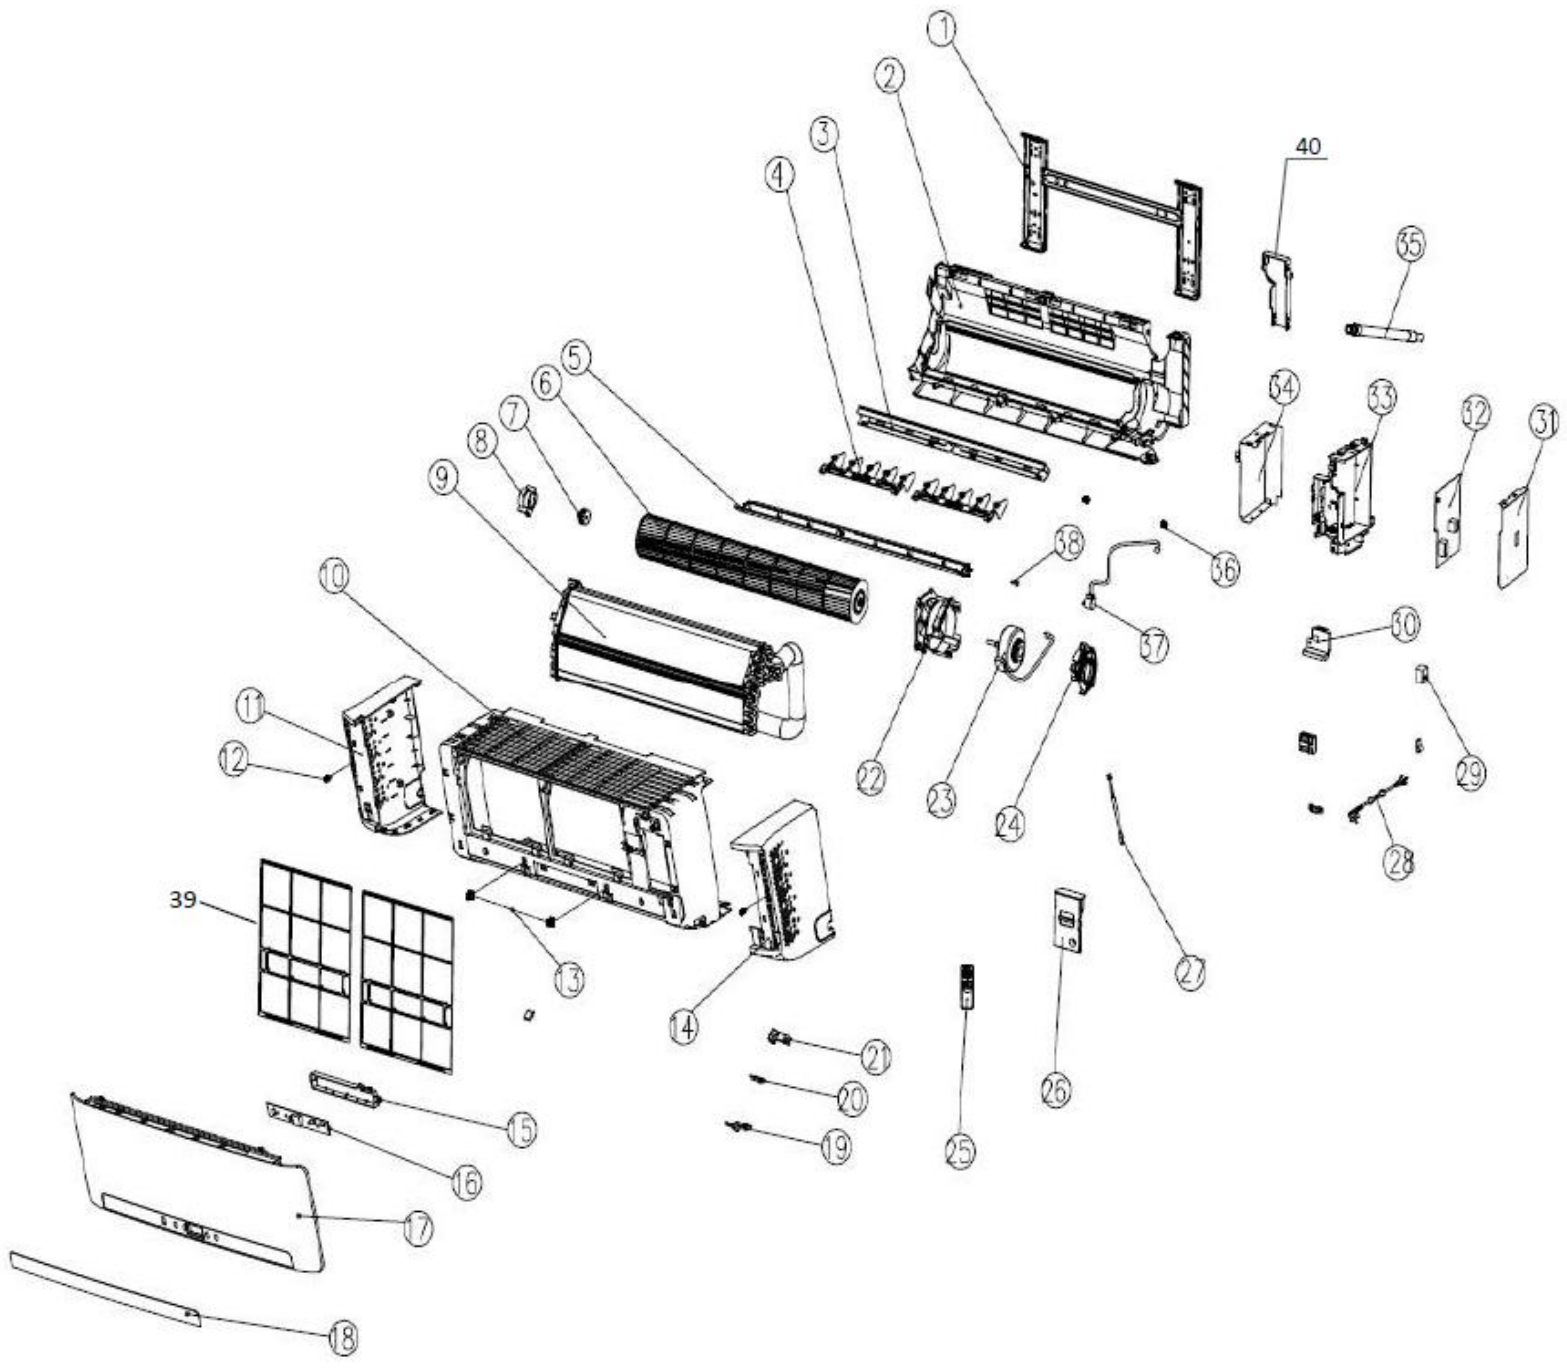

CLIMA WA1045Q0

CLIMA WA1045Q0

SR	PART NO	DESCRIPTION	QTY
1	1465588	installation plate assy	1
2	1802213	base holder part	1
3	1465654	air duct plate	1
4	1465662	Vertical Level Vane	2
5	1555320	level vane	1
6	1466013	cross-flow fan blade	1
7	1223739	bearing	1
8	1465670	baffle	1
9	1517955	Refrigeration system	1
10	1555307	shell	1
11	1822044	ornamental part	1
12	1412758	Hooking	2
13	1502447	Hooking	2
14	1822045	ornamental part	1
15	1822030	display box	1
16	1823702	Dispaly Board	1
17	1821952	panel	0
18	1823893	overlay	1
19	1822046	button	1
20	1822031	mounting plate	1
21	1823705	keyboard	1
22	1465756	motor guard	1
23	1487147	AC motor	1
24	1465757	motor cover	1
25	4012194	Remote Controller	1
26	1465759	electric box cover	1
27	1506081	Temperature sensor	1
29	1226035	Wire terminal board	1
30	1465763	electric box cover	1
31	1465761	elec joint box plate	1
32	1832609	Indoor Main Control Board Component	1
33	1465758	electric box	1
34	1465762	elec joint box plate	1
35	1470426	Water pipe parts	1
36	1222824	axis sheath	2
37	1260259	Step motor	1
38	1465593	axes	1
39	1505714	Filtro	1
40	1465666	BAFLE (EN "L")	1

CLIMA WA1045Q0

CLIMA WA1045Q0

SR	PART NO	DESCRIPTION	QTY
1	1412020	base parts	1
2	1248461	mounting plate	1
3	1489376	condenser ASS'Y	1
4	1402542	separate plate	1
5	1461383	compressor	1
7	1258625	three way valve	1
8	1413697	3/8 suction tube	1
9	1262027	connecting wire	1
10	1308210	motor bracket	1
11	1413331	fan motor	1
12	1405123	propeller fan	1
13	1454823	discharge tube	1
14	1491516	capillary ASS'Y	1
15	1258477	two way valve	1
16	1225581	running Capacitor	1
17	1276683	elec joint box	1
18	1226035	terminal panel	1
19	1374956	fan motor Capacitor	1
20	1246331	side panel	1
21	1276574	wiring distribution cover assy	1
22	1405623	panel parts	1
23	1248091	mounting plate	1
24	1247481	back guard	1
25	1247912	upper board	1