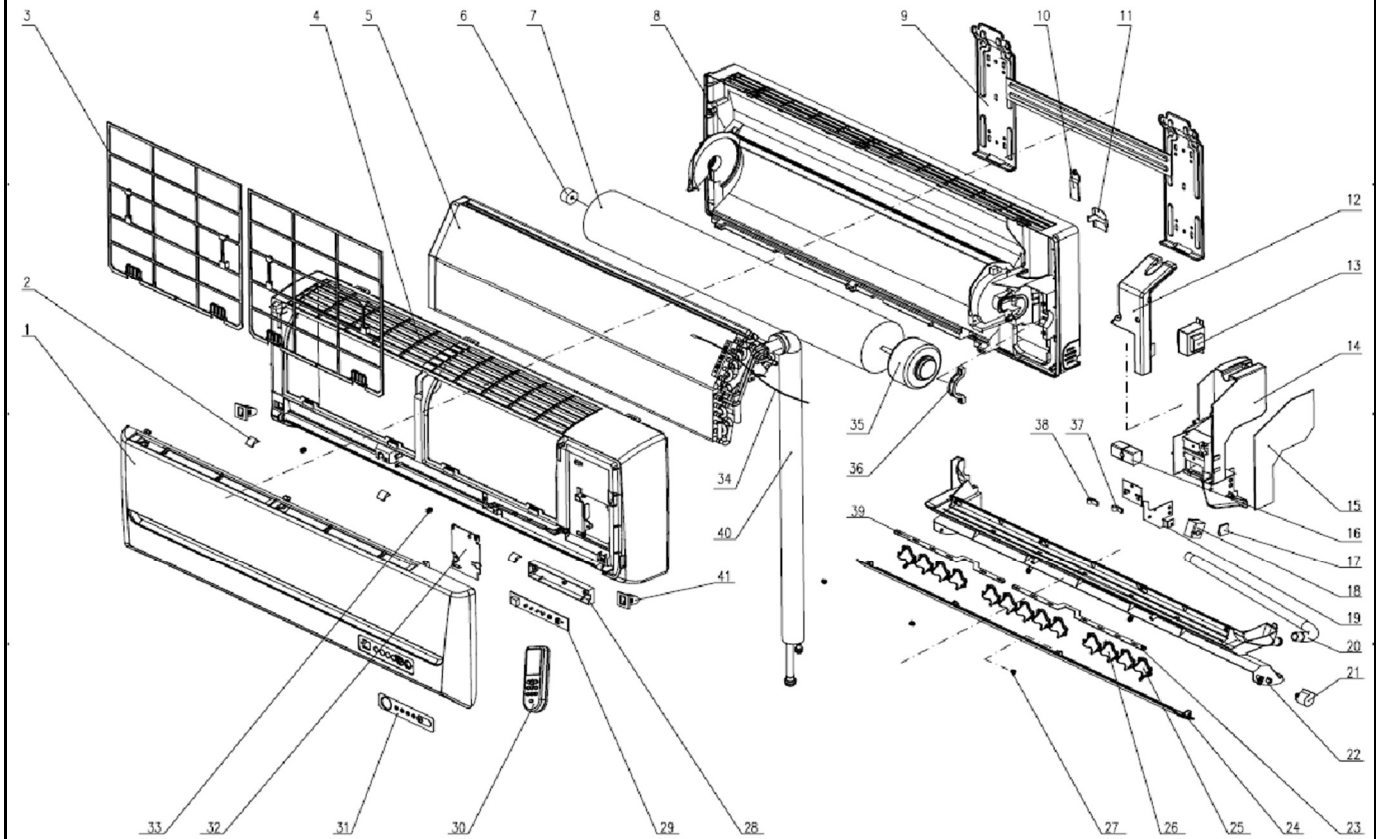

MINISPLIT WA1180Q00

Evaporadora

MINISPLIT WA1180Q00

Evaporadora

R e f	Descripción	C a n t	Numero de Parte
1	Panel	1	1339471
2	Screw cover	3	*****
3	Filter	2	1248291
4	Shell (Cabinet)	1	*****
5	Evaporator	1	*****
6	Axletree (Bearing)	1	1223738
7	Cross-Flow Fan	1	1247788
8	Base (Chassis)	1	*****
9	Installation Plate Assy	1	1248081
10	Baffling Board	1	1223523
11	Baffling Board (Fixing Board)	1	*****
12	Baffling Board (Fixing Board)	1	*****
13	Transformer	1	1260506
14	Elec Joint Box	1	*****
15	Control Board	1	1326511
16	Terminal Panel	1	*****
17	Clamp	1	*****
18	Terminal Panel	1	*****
19	Mounting Plate	1	*****
20	Drainage Hose	1	1276892
21	Step Motor	1	1225096
22	Air Outlet	1	*****
23	Louver Link	1	1248841
24	Level Vane	1	*****
25	Vertical Level Vane	2	1248649
26	Vertical Level Vane	11	1248650
27	Bearing Support	3	*****
28	Display Box	1	*****
29	Display Board	1	1325525
30	Remote Controller	1	1338597
31	Overlay	1	1339195
32	Wiring Distribution Cover Assy	1	*****
33	Baffling Board (Fixing Board)	2	1223852
34	Thermistor	1	1225622
35	Fan Motor	1	1260327
36	Holder	1	1223749
37	Clamp	1	*****
38	Clamp	1	*****
39	Linking Bar	1	1248843
40	Pipe Assembly	1	*****
41	Baffling Board (Fixing Board)	2	1223851

***** Piezas NO Servicables

MINISPLIT WA1180Q00

Condensadora

MINISPLIT WA1180Q00

Condensadora

R e f	Descripción	C a n t	Numero de Parte
1	Fan Guard	1	*****
2	Panel	1	*****
3	Propeller Fan	1	1225110
4	Fan motor	1	1333533
5	Motor Bracket	1	*****
6	Condenser ASS'Y	1	*****
7	Upper Board	1	*****
8	Back Guard	1	*****
9	Holder	1	*****
10	Compressor Capacitor	1	1225581
11	Fan Motor Capacitor	1	1225643
12	Terminal Panel	1	*****
13	Clamp	2	*****
14	Clamp	1	*****
15	Elec Joint Box	1	*****
16	Side Panel	1	*****
17	Mounting Plate	1	*****
18	Stop Valve	1	1258625
19	Vavle Cover	1	*****
20	Stop Valve	1	1258588
21	Capillary ASS'Y	1	1315842
22	Compressor	1	1224656
23	Base Parts	1	*****
24	Separate Plate	1	*****