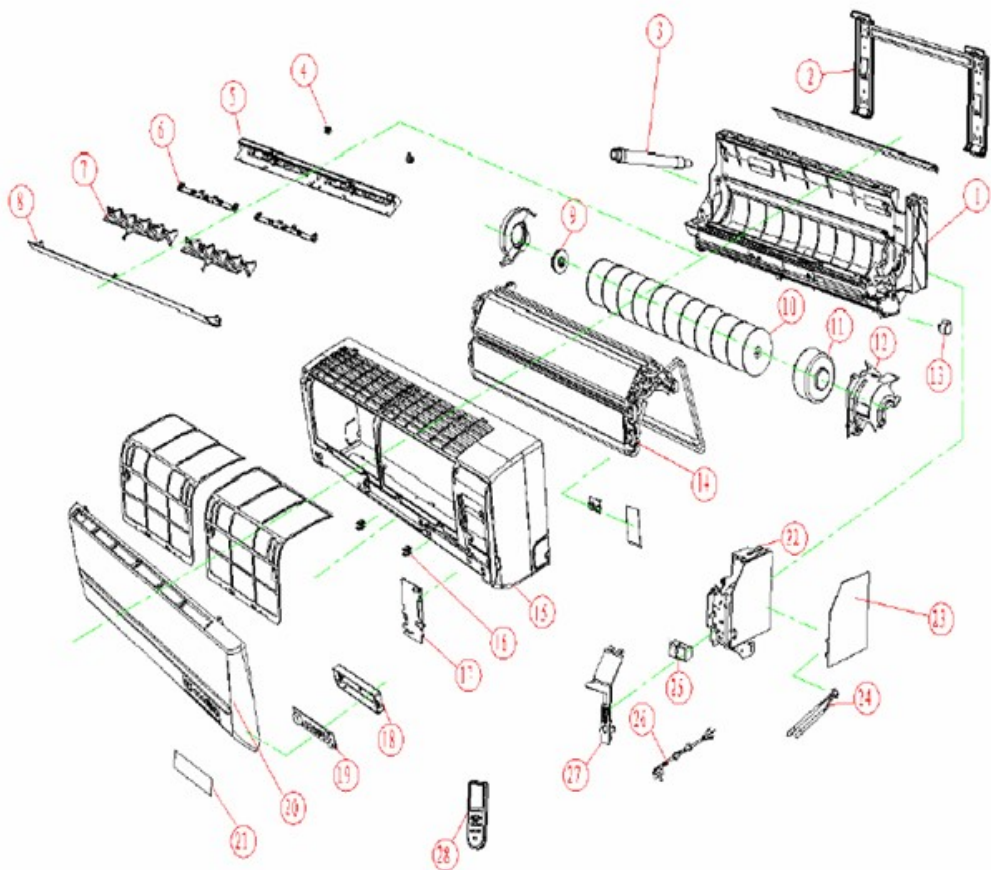

# Minisplit Whirlpool WA2041Q00

<b>No. Ilus.</b>	<b>DESCRIPCIÓN</b>	<b>No. de Parte</b>
2	Installation plate assy	1339745
3	Drainage hose	1276892
4	Bearing	*****
5	Air duct plate	1203627
6	Baffle	1203661
7	Spiral Air Vane	1203280
8	Level vane	1412740
9	Axletree	1203072
10	Cross-flow fan	1369899
11	Fan motor	1416412
12	Motor guard	*****
13	Step motor	1225096
14	Refrigerant system	1411967
15	Shell	*****
16	Baffle	*****
17	Wiring distribution cover assy	*****
18	Display box	*****
19	Display board	1415080
20	Art cover	1431446
21	Display film	1339195
22	Elec joint box	*****
23	Control board	7505301
24	Temperature Sensor	1225622
25	Terminal panel	*****
26	Power wire	1420514
27	Elec joint box cover	*****
28	Remote controller	1321262

# Minisplit Whirlpool WA2041Q00

<b>No. Ilus.</b>	<b>DESCRIPCIÓN</b>	<b>No. de Parte</b>
1	Base parts	*****
2	Mounting plate	*****
3	Condenser ASS'Y	1412666
4	Separate plate	*****
5	Three way valve	1258625
6	Compressor	1417195
7	Overload protector	*****
8	Connecting wire	1262027
9	Motor bracket	*****
10	Fan motor	1413331
11	Propeller fan	1405123
12	4-way valve ASS'Y	1418186
13	4-way valve	1225701
14	Electromagnetic coil	1258661
15	Capillary ASS'Y	1404043
16	Two way valve	1258477
17	Running Capacitor	1261917
18	Elec joint box	*****
19	Terminal panel	*****
20	Fan Motor Capacitor	1225625
21	Side panel	*****
22	Wiring distribution cover assy	*****
23	Panel parts	*****
24	Mounting plate	*****
25	Back guard	*****
26	Upper board	*****