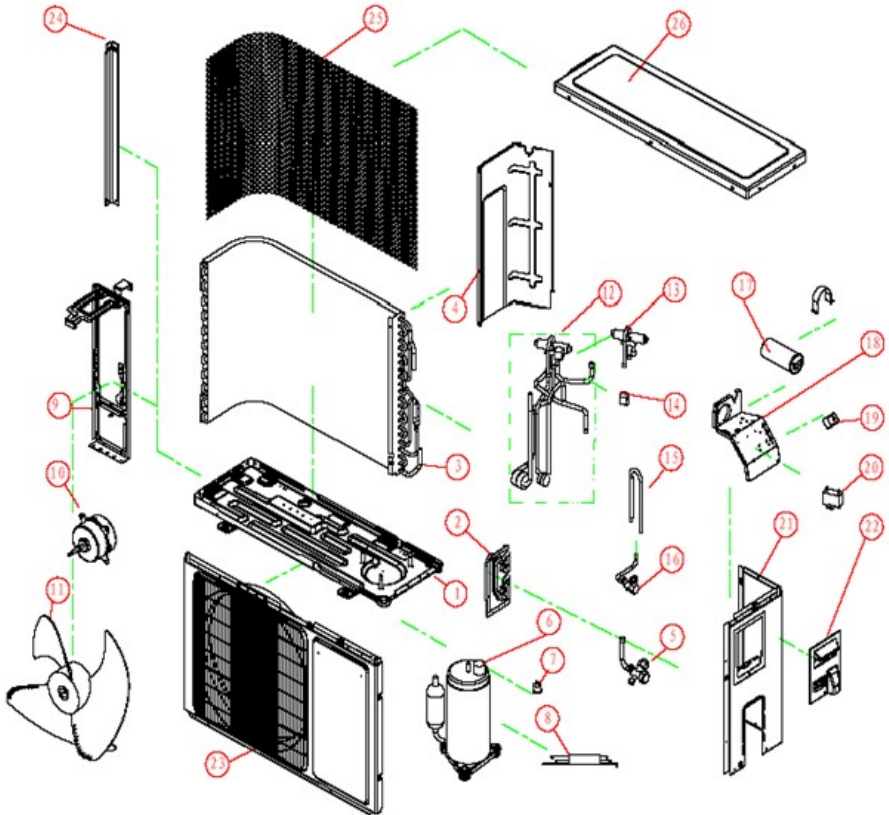

Distribuidor Autorizado

SurteRápido.com

Venta de Refacciones
Electrodomesticas

Minisplit Whirlpool WA2041Q00

No. Ilus.	DESCRIPCIÓN	No. de Parte
1	Base parts	*****
2	Mounting plate	*****
3	Condenser ASS'Y	1412666
4	Separate plate	*****
5	Three way valve	1258625
6	Compressor	1417195
7	Overload protector	*****
8	Connecting wire	1262027
9	Motor bracket	*****
10	Fan motor	1413331
11	Propeller fan	1405123
12	4-way valve ASS'Y	1418186
13	4-way valve	1225701
14	Electromagnetic coil	1258661
15	Capillary ASS'Y	1404043
16	Two way valve	1258477
17	Running Capacitor	1261917
18	Elec joint box	*****
19	Terminal panel	*****
20	Fan Motor Capacitor	1225625
21	Side panel	*****
22	Wiring distribution cover assy	*****
23	Panel parts	*****
24	Mounting plate	*****
25	Back guard	*****
26	Upper board	*****