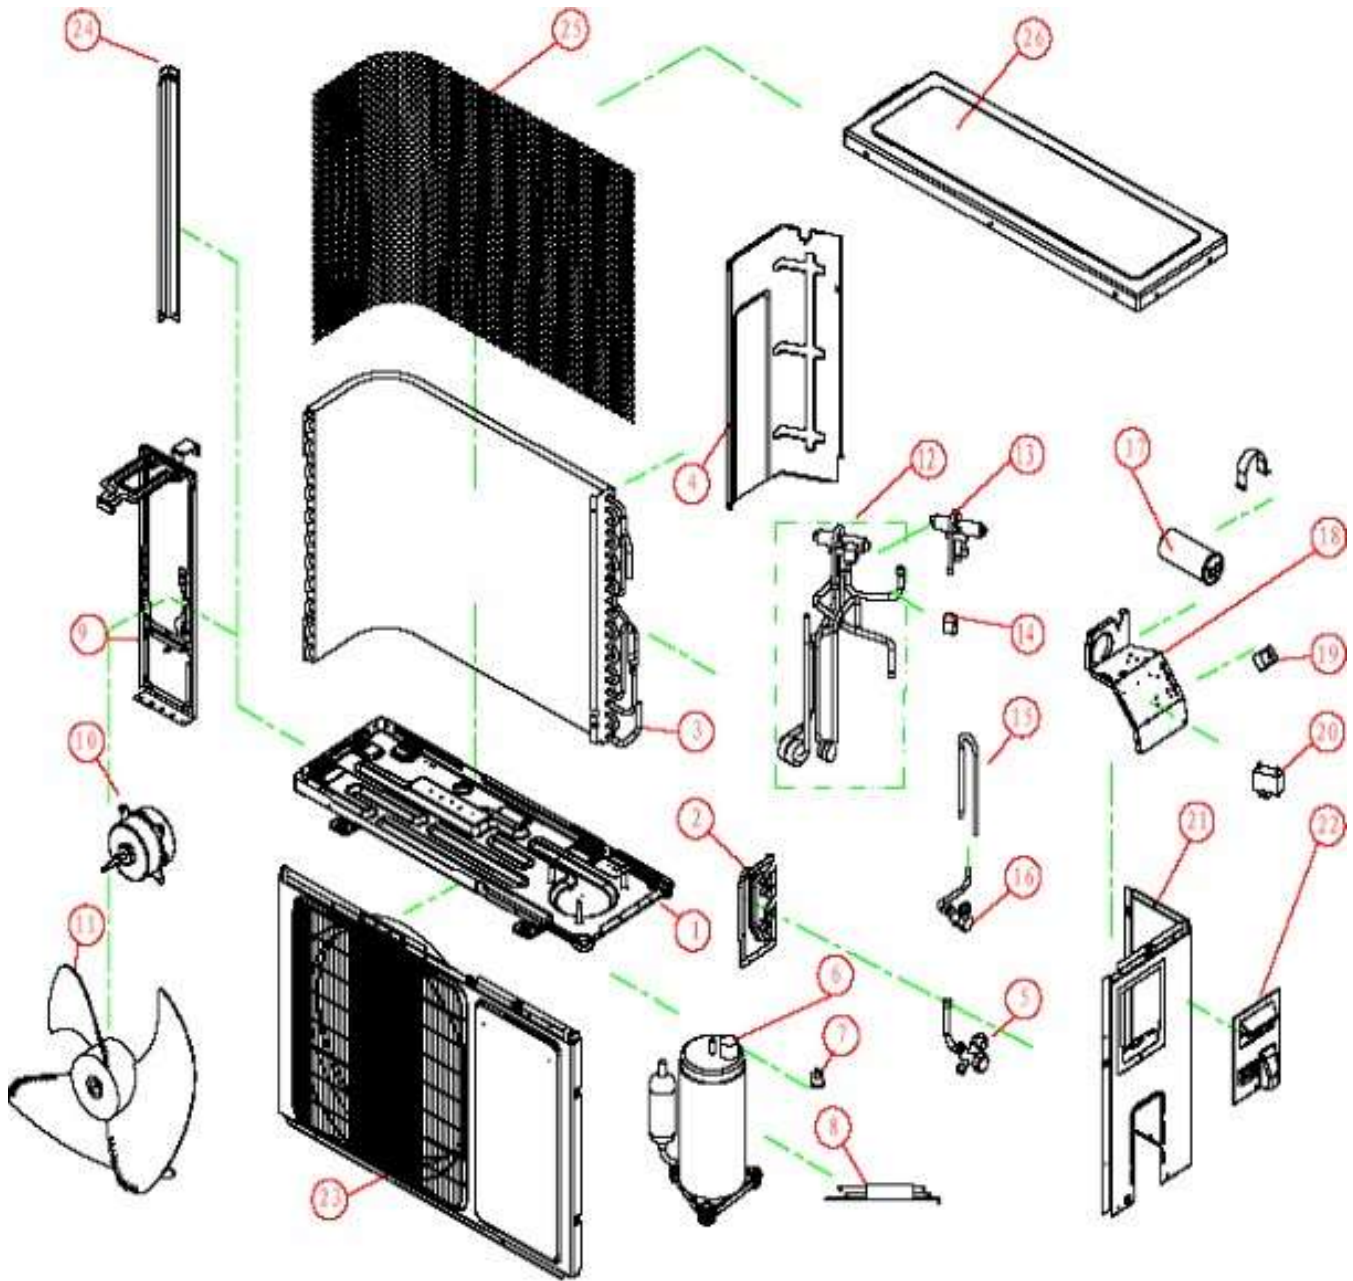

019/01X-176(11111)

1 1

No. de Ilus	Descripción	Cantidad	No. de Parte
1	installation plate assy	1	1465588
2	base holder part	1	1802213
3	air duct plate	1	1465654
4	Vertical Level Vane	2	1465662
5	level vane	1	1555320
6	cross-flow fan blade	1	1466013
7	bearing	1	1223739
8	baffle	1	1465666
9	Refrigeration system	1	1517955
10	shell	1	1555307
11	ornamental part	1	1822044
12	Hooking	2	1412758
13	Hooking	2	1502447
14	ornamental part	1	1822045
15	electric box	1	1822030
16	Dispaly Board	1	1823702
17	panel	0	1821952
18	display file	1	1823893
19	button	1	1822046
20	mounting plate	1	1822031
21	keyboard	1	1823705
22	motor guard	1	1465756
23	AC motor	1	1487147
24	motor cover	1	1465757
25	Remote Controller	1	4012194
26	electric box cover	1	1465759
27	Temperature sensor	1	1506081
28		1	NA
29	Wire terminal board	1	1226034
30	electric box cover	1	1465763
31	elec joint box plate	1	1465761
32	Indoor Main Control Board Component	1	1832603

33	electric box	1	1465758
34	elec joint box plate	1	1465762
35	Water pipe parts	1	1470426
36	axis sheath	2	1222824
37	Step motor	1	1260259
38	axes	1	1465593

No. de Ilus	Descripción	Cantidad	No. de Parte
1	base parts	1	1412020
2	mounting plate	1	1248461
3	condenser ASS'Y	1	1506488
4	separate plate	1	1402542
5	three way valve	1	1258625
6	compressor	1	1461383
7	overload protector	1	NA
8	connecting wire	1	1262027
9	motor bracket	1	1308210
10	fan motor	1	1413331
11	propeller fan	1	1405123
12	4-way valve ASS'Y	1	1518049
13	4-way valve	1	1225701
14	Electromagnetic coil	1	1258661
15	capillary ASS'Y	1	1827603
16	two way valve	1	1258477
17	Running Capacitor	1	1225581
18	elec joint box	1	1276683
19	terminal panel	1	1226034
20	Fan Motor Capacitor	1	1374956
21	side panel	1	1246331
22	wiring distribution cover assy	1	1276574
23	panel parts	1	1405623
24	mounting plate	1	1248091
25	back guard	1	1247481
26	upper board	1	1247912