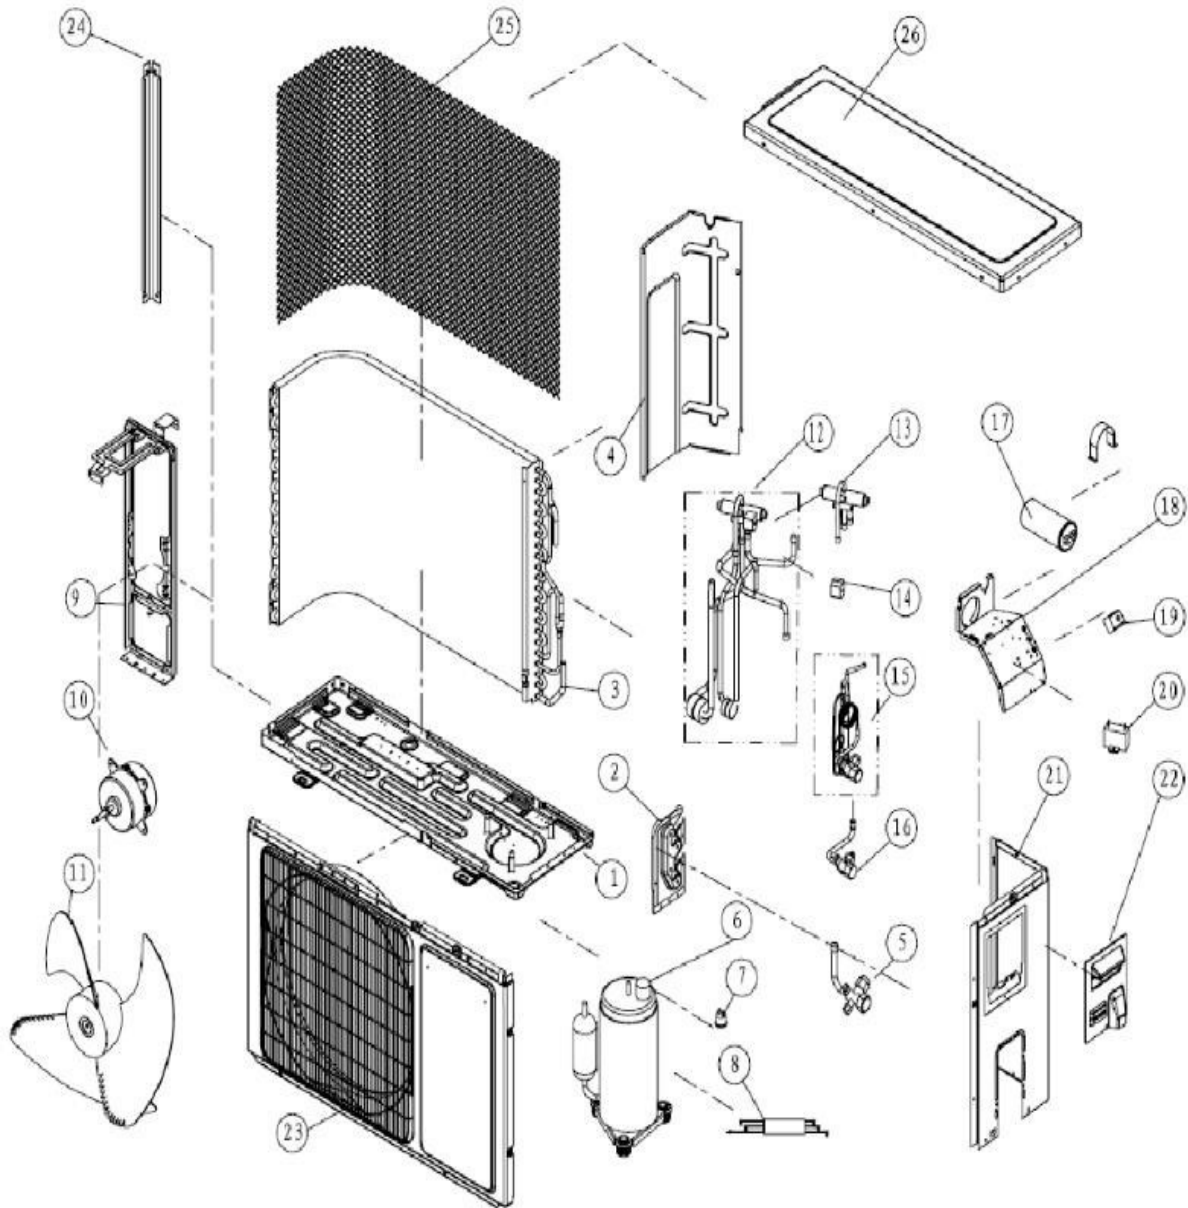

MINISPLIT – WA4025Q

No. de Ilus	Descripción	Cantidad	No. de Parte
1	installation plate assy	1	1465589
2	baffle	1	1465666
3	base holder part	1	1802220
4	Vertical Level Vane	2	1465662
5	level vane	1	1555374
6	cross-flow fan blade	1	1466014
7	bearing	1	1223739
8	baffle	1	1465670
9	Refrigeration system	1	1510294
10	motor guard	1	1465756
11	Fan motor	1	1505210
12	motor cover	1	1465757
13	Remote Controller	1	4012194
14	electric box cover	1	1465759
15	Temperature sensor	1	1506081
16	clamp	1	1450027
17	AC Power wire	1	1506198
18	Wire terminal board	1	1226034
19	electric box cover	1	1465763
20	elec joint box plate	1	1465761
21	Indoor Main Control Board Component	1	1824776
22	electric box	1	1465758
23	elec joint box plate	1	1465762
24	Water pipe parts	1	1470426
25	axis sheath	2	1222824
26	Step motor	1	1260259
27	shell	1	1555389
28	ornamental part	1	1822044
29	ornamental part	1	1822045

MINISPLIT WA4025Q

30	switch panel assy	1	1823826
31	display component	1	1823704
32	panel	1	1822043
33	display film	1	1824488
34	filter	1	1506312

No. de Ilus	Descripción	Cantidad	No. de Parte
1	base parts	1	1406865
2b	valve seat (can not install the vavle cover)	1	1248461
3	condenser ASS'Y	1	1820574
4	separate plate	1	1402542
5	three way valve	1	1258625
6	compressor components	1	1820585
8	connecting wire	1	1225890
9	motor bracket	1	1308210
10	outdoor fan motor	1	1409110
11	outdoor fan	1	1405123
12	4-way valve ASS'Y	1	1820790
13	4-way valve	1	1225701
14	4-way valve coil	1	1222020
15	capillary ASS'Y	1	1820586
16	two way valve	1	1258477
17	Running Capacitor	1	1534601
18	electrical box	1	1276683
19	terminal	1	1403071
20	Fan Capacitor	1	1366577
21b	side panel	1	1246331
22	wiring distribution cover assy	1	1276574
23	front panel parts	1	1405623
24	mounting plate	1	1248091
25	back guard	1	1247481
26	top cover	1	1247912