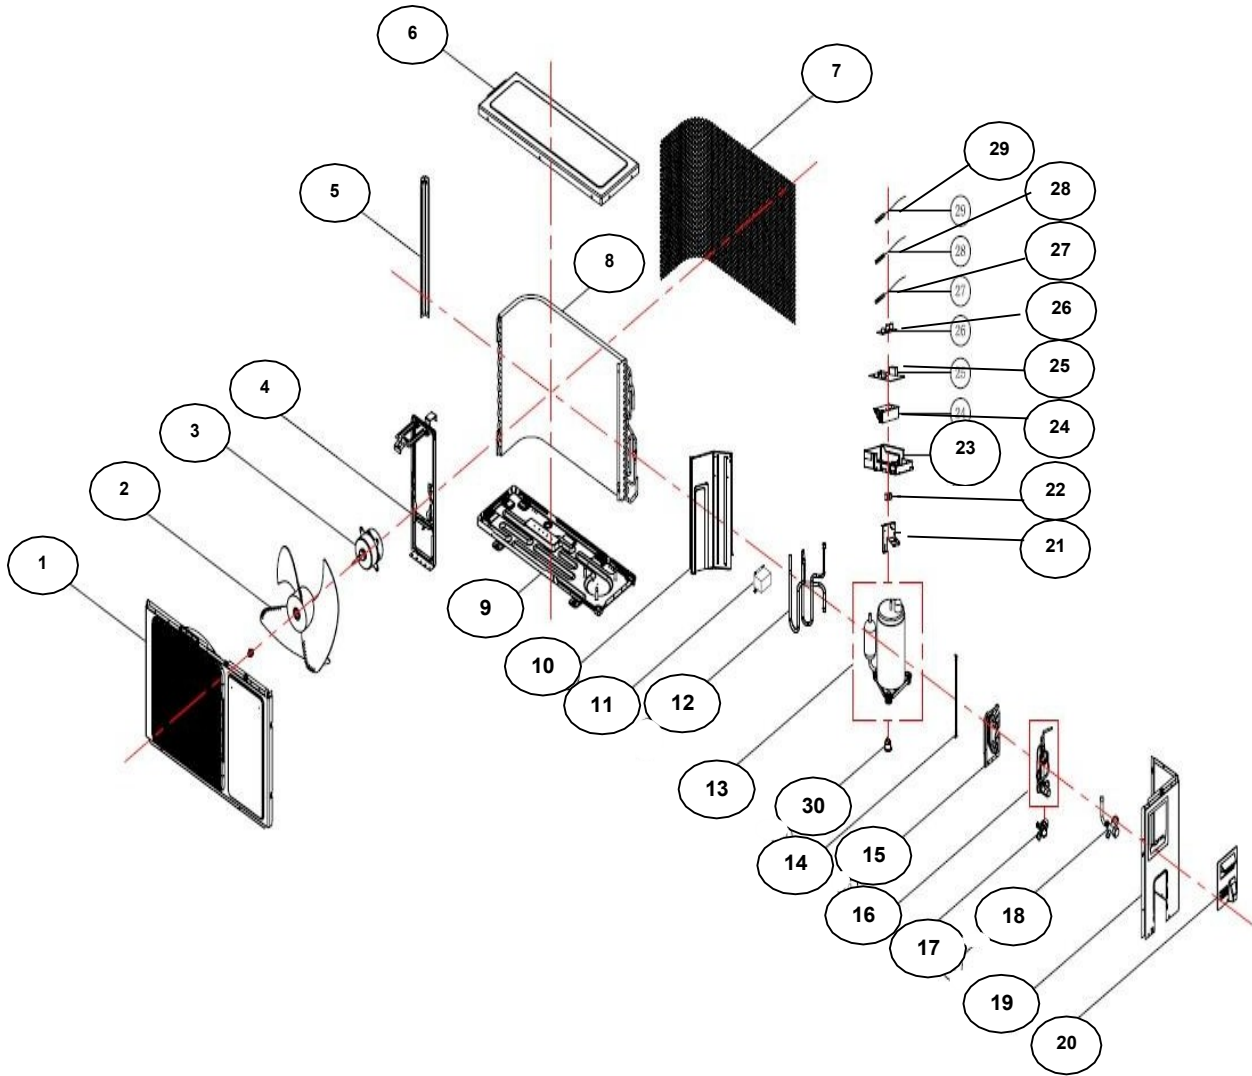

Ilus.	DESCRIPTION	Cant.	Part Nu.
1	Panel parts	1	1405623
2	Propeller fan blade	1	1405123
3	Fan motor	1	1820938
4	Motor supporter	1	1308210
5	Mounting plate	1	1248091
6	Upper board	1	1247912
7	Back guard	1	1393359
8	Condenser assembly	1	1544283
9	Base holder part	1	1406865
10	Clapboard	1	1407673
11	PFC inductance	1	1343046
12	Pipe ASS'Y	1	1821179
13	Compressor parts	1	1821191
14	Compressor connect wire	1	1201191
15	Mounting plate	1	1248461
16	Stop Valve Assembly	1	1417019
17	2-way valve	1	1258653
18	3-way valve	1	1407169
19	Right side board	1	1246331
20	Wiring distribution cover assy	1	1276574
21	Connecting board	1	1407674
22	Wire terminal board	1	1222462
23	Electric box	1	1407678
24	Radiator	1	1499288
25	Contorl Panel Component	1	1820978
26	Filter board	1	1559230
27	Temperature sensor	1	1205018
28	Temperature sensor	1	1380309
29	Temperature sensor	1	1380315