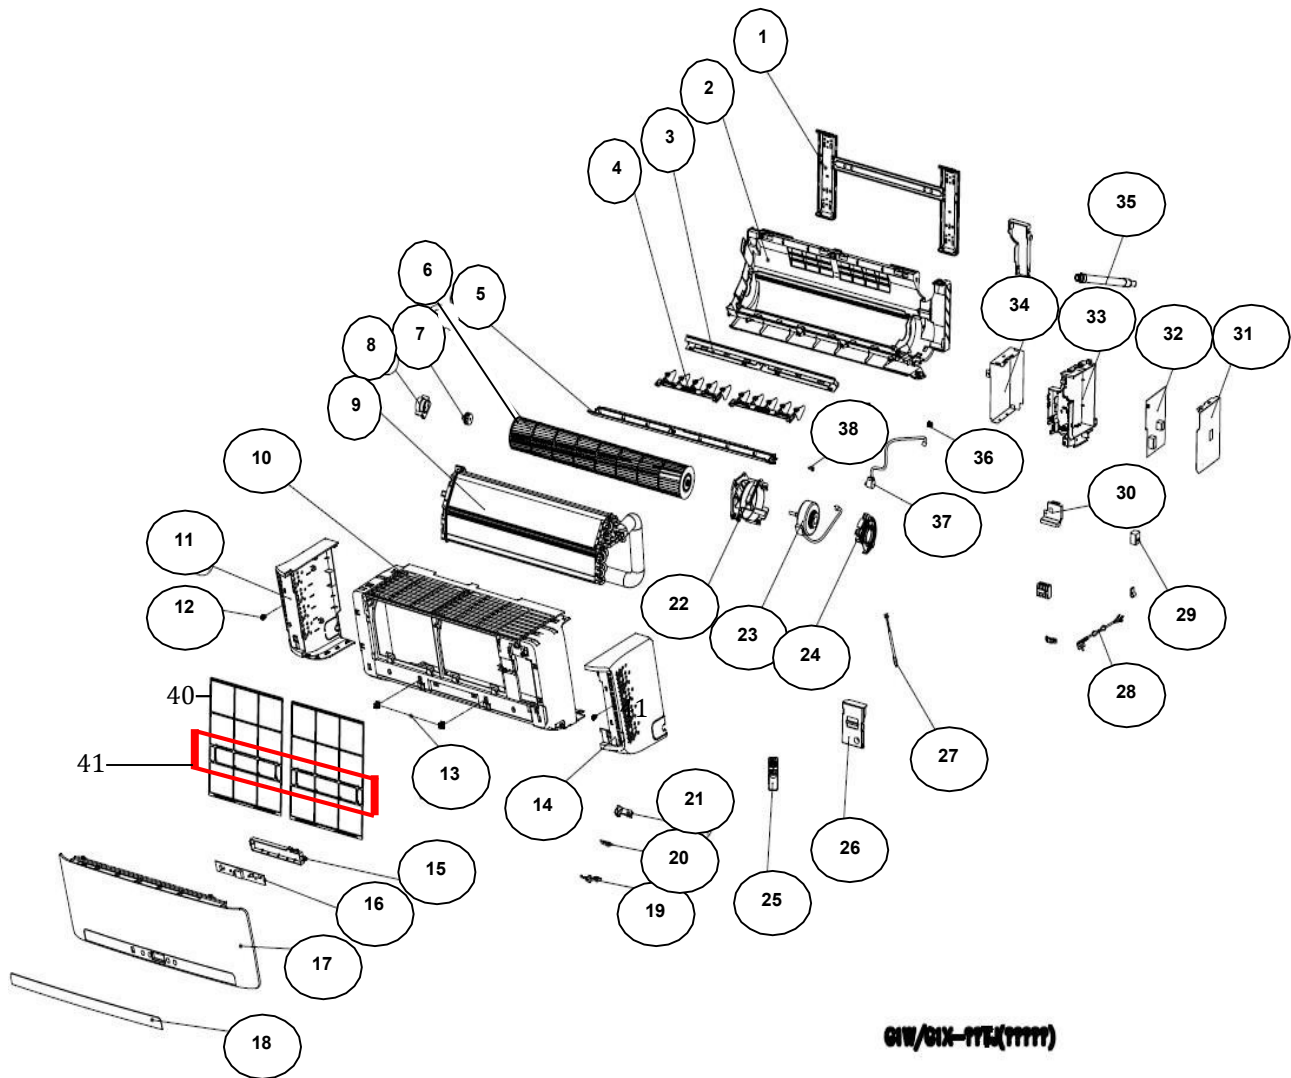

Whirlpool

SERVICE

CENTRO DE SOLUCIONES

LO ORIGINAL MARCA DIFERENCIA

EXPLOSIONADO DE PARTES

- MINI SPLIT -

MODELO| WA5065Q

acros

Whirlpool
CORPORATION

MAYTAG

KitchenAid

GW/GIX-PPE(11111)

1 1

Ilus.	DESCRIPTION	Cant.	Part Nu.
1	Installation plate assy	1	1465589
2	Base holder part	1	1802220
3	Air duct plate	1	1465656
4	Vertical Level Vane	1	1465662
5	Level vane	1	1555374
6	Cross-flow fan blade	1	1466014
7	Bearing	1	1223739
8	Baffle	1	1465666
9	Refrigeration system	1	1512275
10	Shell parts	1	4013359
11	Ornamental part	1	1822044
12	Hooking	1	1412758
13	Hooking	1	1502447
14	Ornamental part	1	1822045
15	Display box	1	1818208
16	Dispaly Board	1	1821575
17	Panel	1	1822043
18	Display film pattern	1	1824569
19	Button	1	1832134
20	Mounting plate	1	1822031
21	Keyboard	1	1823705
22	Motor guard	1	1465756
23	AC motor	1	1505210
24	Motor cover	1	1465757
25	Remote Controller	1	4013549
26	Electric box cover	1	1465759
27	Temperature sensor	1	1471151
28	Room temperature sensor	1	1387643
29	Power wire	1	1506198
30	Wire terminal board	1	1262152
31	Electric box cover	1	1465763
32	Elec joint box plate	1	1465761
33	Indoor Main Control Board Component	1	1825775
34	Electric box	1	1465758
35	Elec joint box plate	1	1465762
36	Water pipe parts	1	1470426
37	Axis sheath	1	1222824
38	Step motor	1	1260259
39	Axes	1	1465593
40	Basic Filter	1	1506312
41	Filtro de Carbon/Vitamina C	1	1542897