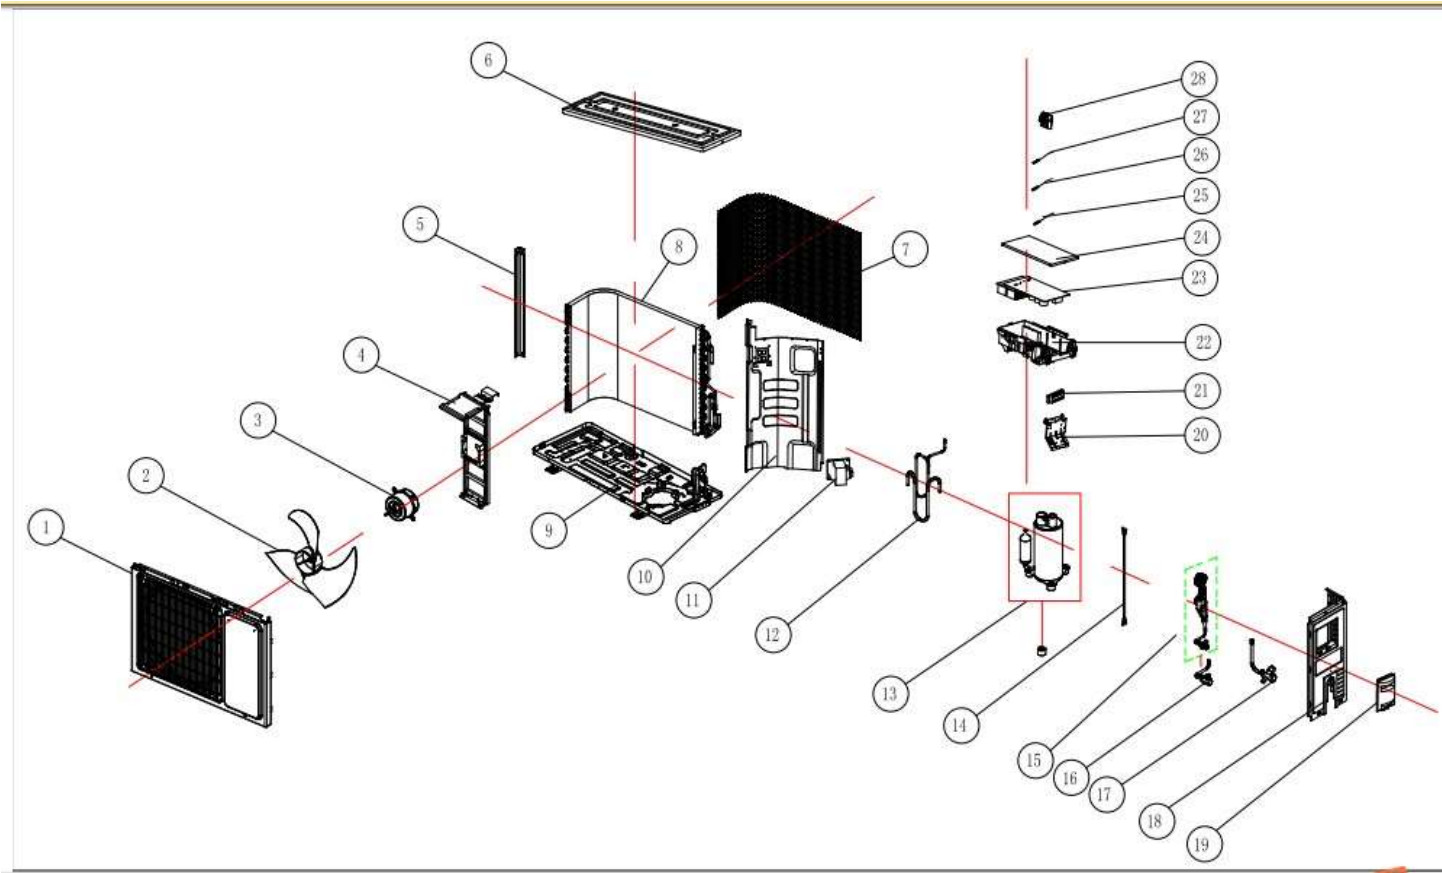

**Whirlpool**  
CORPORATION

**MAYTAG**

**KitchenAid**

<b>No. Ilustración</b>	<b>Descripción</b>	<b>No. Parte</b>
1	Installation plate assembly	1992914
2	Base holder part	1995809
3	Baffle	1465670
4	Water pipe parts	1952748
5	Step motor	1994759
6	Axes	1950202
7	Axes	1950205
8	Axis sheath	1892482
9	Level vane	1988211
10	Baffle	1988271
11	Bearing	1223738
12	Cross-flow fan blade	1993384
13	AC motor	1992887
14	Motor cover	1988223
15	Motor guard	1988222
16	Vertical Level Vane	1988216
17	Vertical Level Vane	1988432
18	Refrigeration system	1996196
19	Electric box cover	1988214
20	Electric box	1988215
21	Indoor Main Control Board Component	2006180
22	Electric box	1988234
23	Over clamp	1993405
24	Wire terminal board	1262152
25	Electric box cover	1988232
26	Shell	1988208
27	Decorative panel	1988224
28	Decorative panel	1988225
29	Filter net	1988229
30	Display Component	1996919
31	Panel	4114376
32	Remote Controller	4113219
33	Temperature sensor	1831400
34	Temperature sensor	1965628

## MINISPLIT WA5159Q

No. Ilustración	Descripción	No. Parte
1	Panel parts	1959556
2	Propeller fan blade	1938743
3	AC motor	1854829
4	Motor supporter	1941105
5	Mounting plate	1937150
6	Upper board	1937142
7	Back guard	Not serviceable
8	Condenser assembly	1948278
9	Base holder part	1946128
10	Clapboard	1943853
11	PFC inductance	1513622
12	Compressor cooling tube assembly	1948681
13	Inverter Compressor	1909710
14	Strong electricity connect wire	1495238
15	Capillary assembly	2005321
16	1/4 2-way valve	1844583
17	1/2 3-way valve	1844499
18	Right Side panel	1937144
19	Wiring distribution cover assy	1849016
20	Connecting board	1842392
21	Wire terminal board	1852125
22	Electric Box	1943854
23	Controller Component	2005391
24	Electric box cover	1937183
25	Temperature sensor	1562104
26	Temperature sensor	1822632
27	Temperature sensor	1822634
28	Sensor mounting plate	1937184