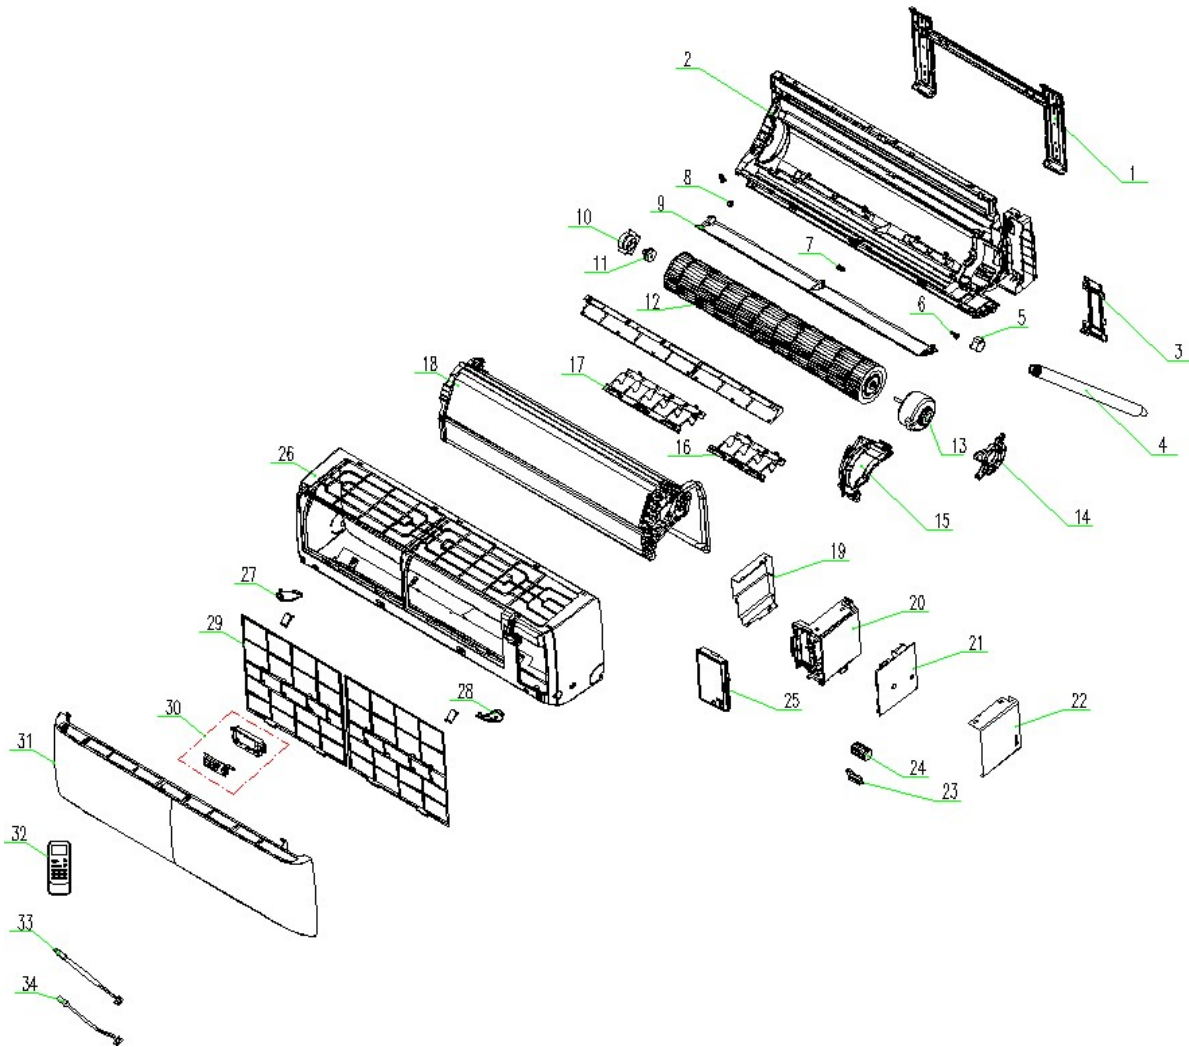

**Whirlpool**  
CORPORATION

**MAYTAG**

**KitchenAid**

<b>No. Ilustración</b>	<b>Descripción</b>	<b>No. Parte</b>
1	Installation plate assembly	1992914
2	Base holder part	1995809
3	Baffle	1465670
4	Water pipe parts	1952748
5	Step motor	1994759
6	Axes	1950202
7	Axes	1950205
8	Axis sheath	1892482
9	Level vane	1988211
10	Baffle	1988271
11	Bearing	1223738
12	Cross-flow fan blade	1993384
13	AC motor	1992887
14	Motor cover	1988223
15	Motor guard	1988222
16	Vertical Level Vane	1988216
17	Vertical Level Vane	1988432
18	Refrigeration system	1996196
19	Electric box cover	1988214
20	Electric box	1988215
21	Indoor Main Control Board Component	2006180
22	Electric box	1988234
23	Over clamp	1993405
24	Wire terminal board	1262152
25	Electric box cover	1988232
26	Shell	1988208
27	Decorative panel	1988224
28	Decorative panel	1988225
29	Filter net	1988229
30	Display Component	1996919
31	Panel	4114376
32	Remote Controller	4113219
33	Temperature sensor	1831400
34	Temperature sensor	1965628

## MINISPLIT WA5159Q

No. Ilustración	Descripción	No. Parte
1	Panel parts	1959556
2	Propeller fan blade	1938743
3	AC motor	1854829
4	Motor supporter	1941105
5	Mounting plate	1937150
6	Upper board	1937142
7	Back guard	Not serviceable
8	Condenser assembly	1948278
9	Base holder part	1946128
10	Clapboard	1943853
11	PFC inductance	1513622
12	Compressor cooling tube assembly	1948681
13	Inverter Compressor	1909710
14	Strong electricity connect wire	1495238
15	Capillary assembly	2005321
16	1/4 2-way valve	1844583
17	1/2 3-way valve	1844499
18	Right Side panel	1937144
19	Wiring distribution cover assy	1849016
20	Connecting board	1842392
21	Wire terminal board	1852125
22	Electric Box	1943854
23	Controller Component	2005391
24	Electric box cover	1937183
25	Temperature sensor	1562104
26	Temperature sensor	1822632
27	Temperature sensor	1822634
28	Sensor mounting plate	1937184