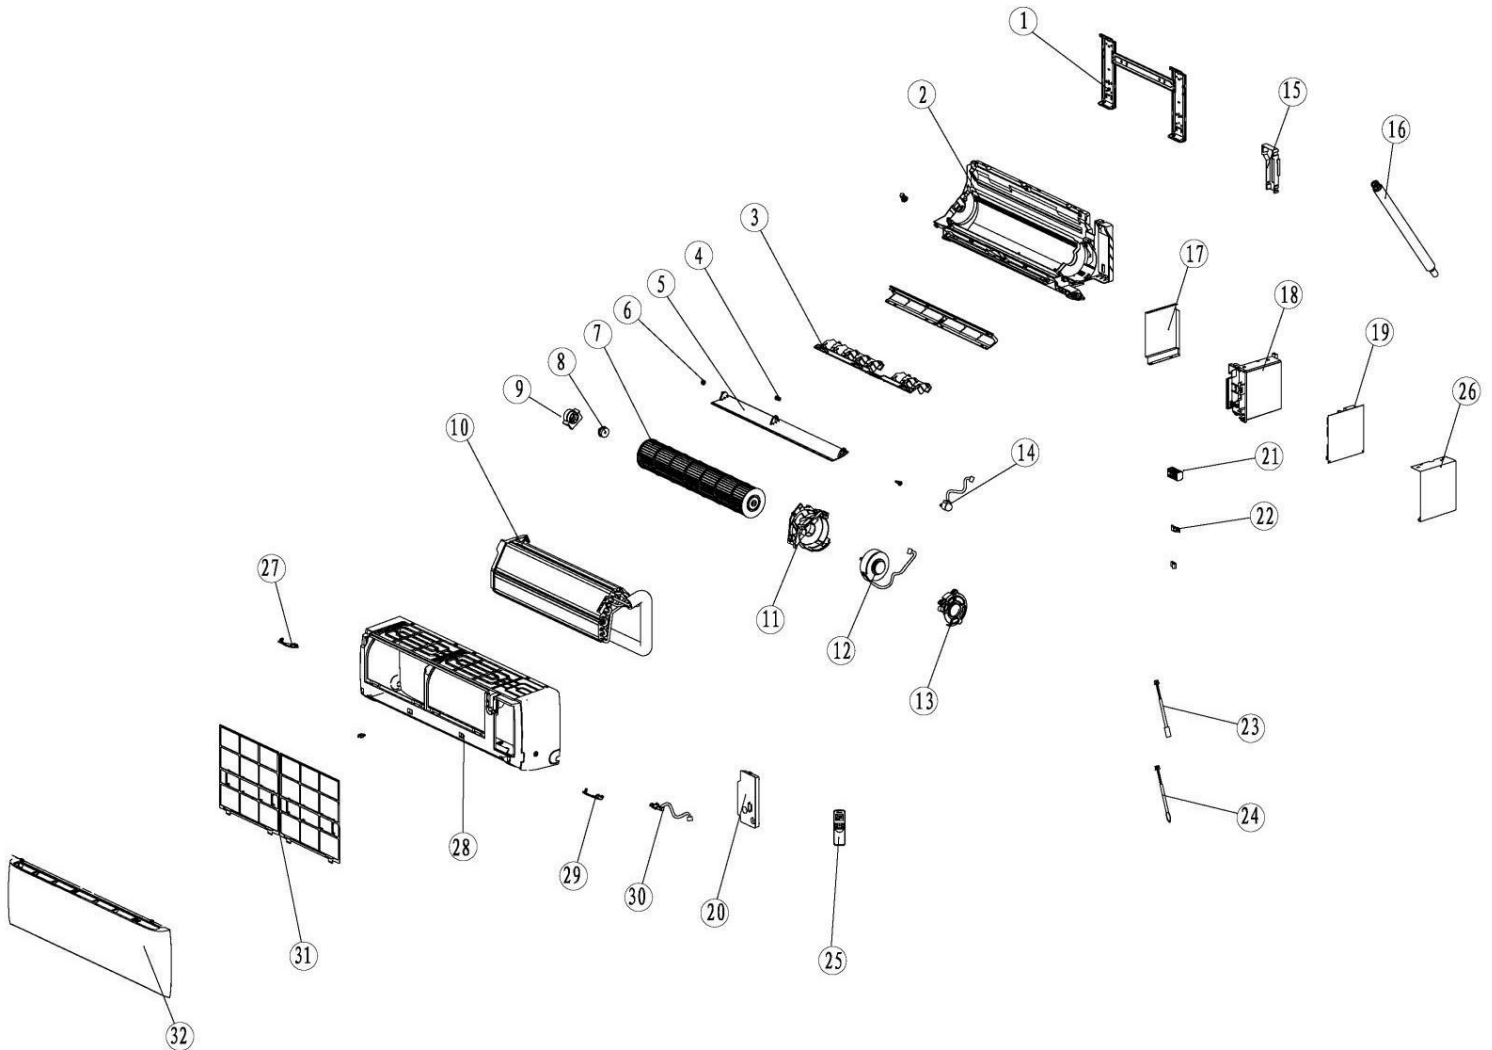

# Whirlpool

SERVICE

CENTRO DE SOLUCIONES

LO ORIGINAL MARCA DIFERENCIA

**EXPLOSIONADO DE PARTES**

- MINI SPLIT -

MODELO | WA6059Q

acros

Whirlpool  
CORPORATION

MAYTAG

KitchenAid<sup>®</sup>

<b>No. Ilustración</b>	<b>Descripción</b>	<b>No. Parte</b>
1	Installation plate assy	1952168
2	Base holder part	1994620
3	Vertical Level Vane	1987711
4	Axes	1950205
5	Level vane	1987697
6	Axis sheath	1892482
7	Cross-flow fan blade	1993357
8	Bearing	1223739
9	Baffle	1465670
10	Refrigeration system	2015026
11	Motor guard	1987705
12	AC motor	2006736A
13	Motor cover	1465757
14	Step motor	1960644
15	Baffle	1950192
16	Water pipe parts	1952748
17	Electric box	1950165
18	Electric box	1950189
19	Indoor Main Control Board Component	2011663
20	Electric box cover	1950167
21	Wire terminal board	1262152
22	Clamp	1456755
23	Temperature sensor	1831400
24	Temperature sensor	1965628
25	Remote Controller	4113219
26	Electric box cover	1987706
27	Ornamental part	1987716
28	Shell	1987696
29	Ornamental part	1987717
30	Display Component	1996919
31	Filter net	1987712
32	Panel	4112428

<b>No. Ilustración</b>	<b>Descripción</b>	<b>No. Parte</b>
1	Panel parts	1980613
2	Propeller fan blade	1405123
3	Fan motor	1820938
4	Motor supporter	1824869
5	Mounting plate	1824871
6	Upper board	1824865
7	Back guard	1910204
8	Condenser assembly	1948121
9	Base holder part	1832900
10	Clapboard	1843005
11	PFC inductance	1829624
12	4-way valve assembly	2017479
13	4-way valve	1258654
14	Four-way valve coil	1511783
15	Compressor	1946512
16	Compressor connect wire	1822371
17	Valve seat	1824870
18	Capillary assembly	2010318
19	1/4 2-way valve	1258653
20	3/8 3-way valve	1407169
21	Right side board	1824867
22	Wiring distribution cover assy	1276574
23	Electric box	1894523
24	Connecting board	1843011
25	Wire terminal board	1874547
26	Outdoor Main Control Board Component	2008867
27	Temperature sensor	1822632
28	Temperature sensor	1822634
29	Temperature sensor	1831029
30	Electric box cover	1894526