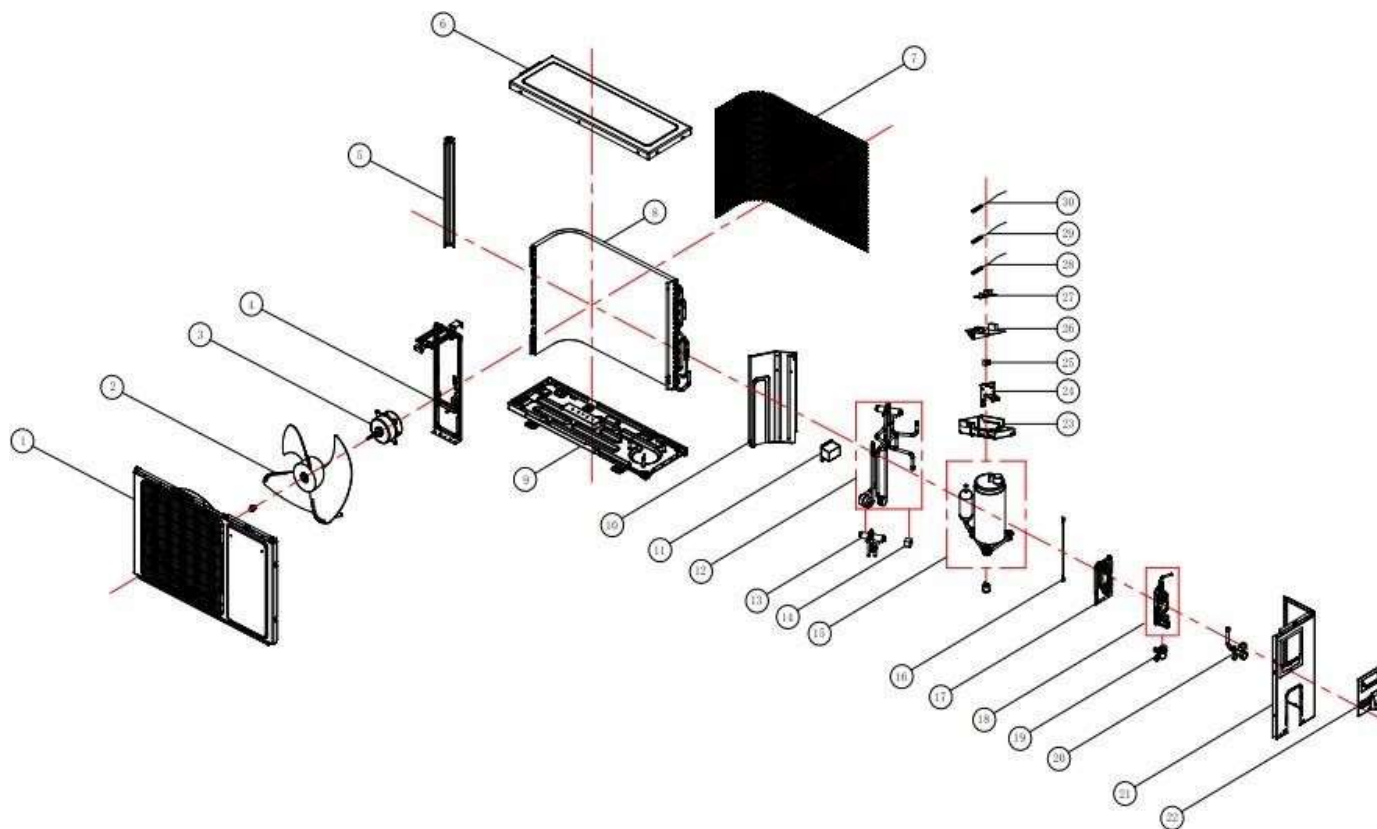

# Whirlpool

SERVICE

CENTRO DE SOLUCIONES

LO ORIGINAL MARCA DIFERENCIA

**EXPLOSIONADO DE PARTES**

- MINI SPLIT -

MODELO | WA6059Q

acros

Whirlpool  
CORPORATION

MAYTAG

KitchenAid<sup>®</sup>

<b>No. Ilustración</b>	<b>Descripción</b>	<b>No. Parte</b>
1	Installation plate assy	1952168
2	Base holder part	1994620
3	Vertical Level Vane	1987711
4	Axes	1950205
5	Level vane	1987697
6	Axis sheath	1892482
7	Cross-flow fan blade	1993357
8	Bearing	1223739
9	Baffle	1465670
10	Refrigeration system	2015026
11	Motor guard	1987705
12	AC motor	2006736A
13	Motor cover	1465757
14	Step motor	1960644
15	Baffle	1950192
16	Water pipe parts	1952748
17	Electric box	1950165
18	Electric box	1950189
19	Indoor Main Control Board Component	2011663
20	Electric box cover	1950167
21	Wire terminal board	1262152
22	Clamp	1456755
23	Temperature sensor	1831400
24	Temperature sensor	1965628
25	Remote Controller	4113219
26	Electric box cover	1987706
27	Ornamental part	1987716
28	Shell	1987696
29	Ornamental part	1987717
30	Display Component	1996919
31	Filter net	1987712
32	Panel	4112428

<b>No. Ilustración</b>	<b>Descripción</b>	<b>No. Parte</b>
1	Panel parts	1980613
2	Propeller fan blade	1405123
3	Fan motor	1820938
4	Motor supporter	1824869
5	Mounting plate	1824871
6	Upper board	1824865
7	Back guard	1910204
8	Condenser assembly	1948121
9	Base holder part	1832900
10	Clapboard	1843005
11	PFC inductance	1829624
12	4-way valve assembly	2017479
13	4-way valve	1258654
14	Four-way valve coil	1511783
15	Compressor	1946512
16	Compressor connect wire	1822371
17	Valve seat	1824870
18	Capillary assembly	2010318
19	1/4 2-way valve	1258653
20	3/8 3-way valve	1407169
21	Right side board	1824867
22	Wiring distribution cover assy	1276574
23	Electric box	1894523
24	Connecting board	1843011
25	Wire terminal board	1874547
26	Outdoor Main Control Board Component	2008867
27	Temperature sensor	1822632
28	Temperature sensor	1822634
29	Temperature sensor	1831029
30	Electric box cover	1894526