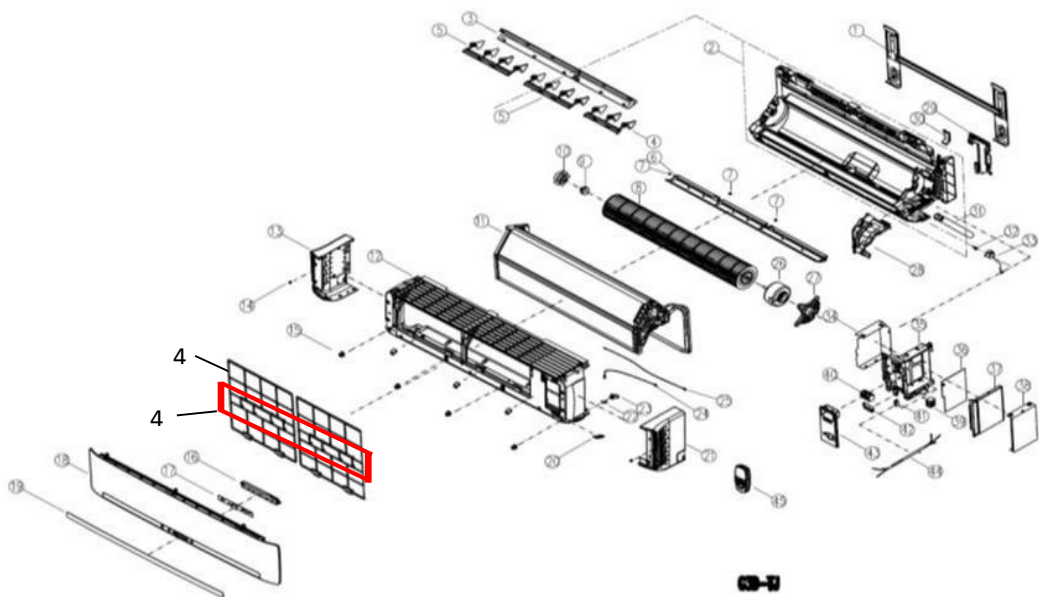

Distribuidor Autorizado

SurteRápido.com

Venta de Refacciones
Electrodomesticas

Minisplit Whirlpool WA6265D

No. Ilus.	DESCRIPCIÓN	No. de Parte
1	installation plate assy	1444531
2	base holder part	1564999
3	air duct plate	1541360
4	level vane	1541457
5	Vertical Level Vane	1550294
6	level vane	1835274
7	axis sheath	1222824
8	cross-flow fan blade	1541633
9	bearing	1223738
10	baffle	1465670
11	Refrigeration system	1556041
12	shell	1835275
13	ornamental part	1835016
14	Hooking	1502447
15	Hooking	NA
16		1822030
17	Dispaly Board	1823702
18	panel	1834822
19	display film	1831713
20	Button	1835035
21	ornamental part	1835016
22	keyboard	1823705
23	mounting plate	1822031
24	Temperature sensor	1383891
25	Temperature sensor	1387643
26	Fan motor	1561456
27	motor cover	1541374
28	motor guard	1541373

No. Ilus.	DESCRIPCIÓN	No. de Parte
1	front panel parts	1452773
2	axial fan	1515999
3	fan motor	1503881
4	motor bracket	1830218
5	condenser ASS'Y	1821541
6	mounting plate	1449843
7	back guard(plastic)	1460186
8	top cover	1458505
9	control board ass'y	1821578
9_2	radiator	1497188
9_3	electrical box	1460182
10	wire box	1460179
11	filter board	1802880
12	fuse	1494713
13	terminal DG17D4-05	1262152
14	Coil Temperature Sensor	1201221
15	Discharge Temperature Sensor for compressor	1380315
16	Ambient Temperature Sensor	1380347
17	4 way valve coil	1202908
18	4-way valve	1258657
19	4-way valve ASS'Y	1573467
20	wiring cover	1276574
21	valve seat	1449827
22	side panel	1460185
23	three way valve	1456114
24	two way valve	1456119
25	capillary ASS'Y	1821986