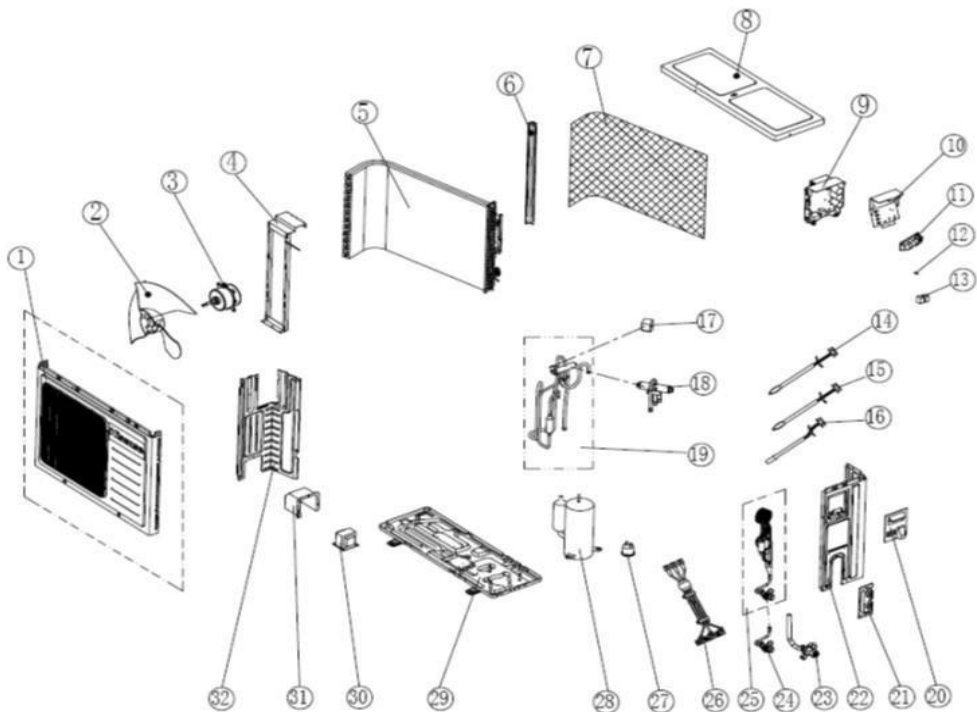

Distribuidor Autorizado

SurteRápido.com

Venta de Refacciones
Electrodomesticas

Minisplit Whirlpool WA6265D

No. Ilus.	DESCRIPCIÓN	No. de Parte
1	installation plate assy	1444531
2	base holder part	1564999
3	air duct plate	1541360
4	level vane	1541457
5	Vertical Level Vane	1550294
6	level vane	1835274
7	axis sheath	1222824
8	cross-flow fan blade	1541633
9	bearing	1223738
10	baffle	1465670
11	Refrigeration system	1556041
12	shell	1835275
13	ornamental part	1835016
14	Hooking	1502447
15	Hooking	NA
16		1822030
17	Dispaly Board	1823702
18	panel	1834822
19	display film	1831713
20	Button	1835035
21	ornamental part	1835016
22	keyboard	1823705
23	mounting plate	1822031
24	Temperature sensor	1383891
25	Temperature sensor	1387643
26	Fan motor	1561456
27	motor cover	1541374
28	motor guard	1541373

No. Ilus.	DESCRIPCIÓN	No. de Parte
1	front panel parts	1452773
2	axial fan	1515999
3	fan motor	1503881
4	motor bracket	1830218
5	condenser ASS'Y	1821541
6	mounting plate	1449843
7	back guard(plastic)	1460186
8	top cover	1458505
9	control board ass'y	1821578
9_2	radiator	1497188
9_3	electrical box	1460182
10	wire box	1460179
11	filter board	1802880
12	fuse	1494713
13	terminal DG17D4-05	1262152
14	Coil Temperature Sensor	1201221
15	Discharge Temperature Sensor for compressor	1380315
16	Ambient Temperature Sensor	1380347
17	4 way valve coil	1202908
18	4-way valve	1258657
19	4-way valve ASS'Y	1573467
20	wiring cover	1276574
21	valve seat	1449827
22	side panel	1460185
23	three way valve	1456114
24	two way valve	1456119
25	capillary ASS'Y	1821986