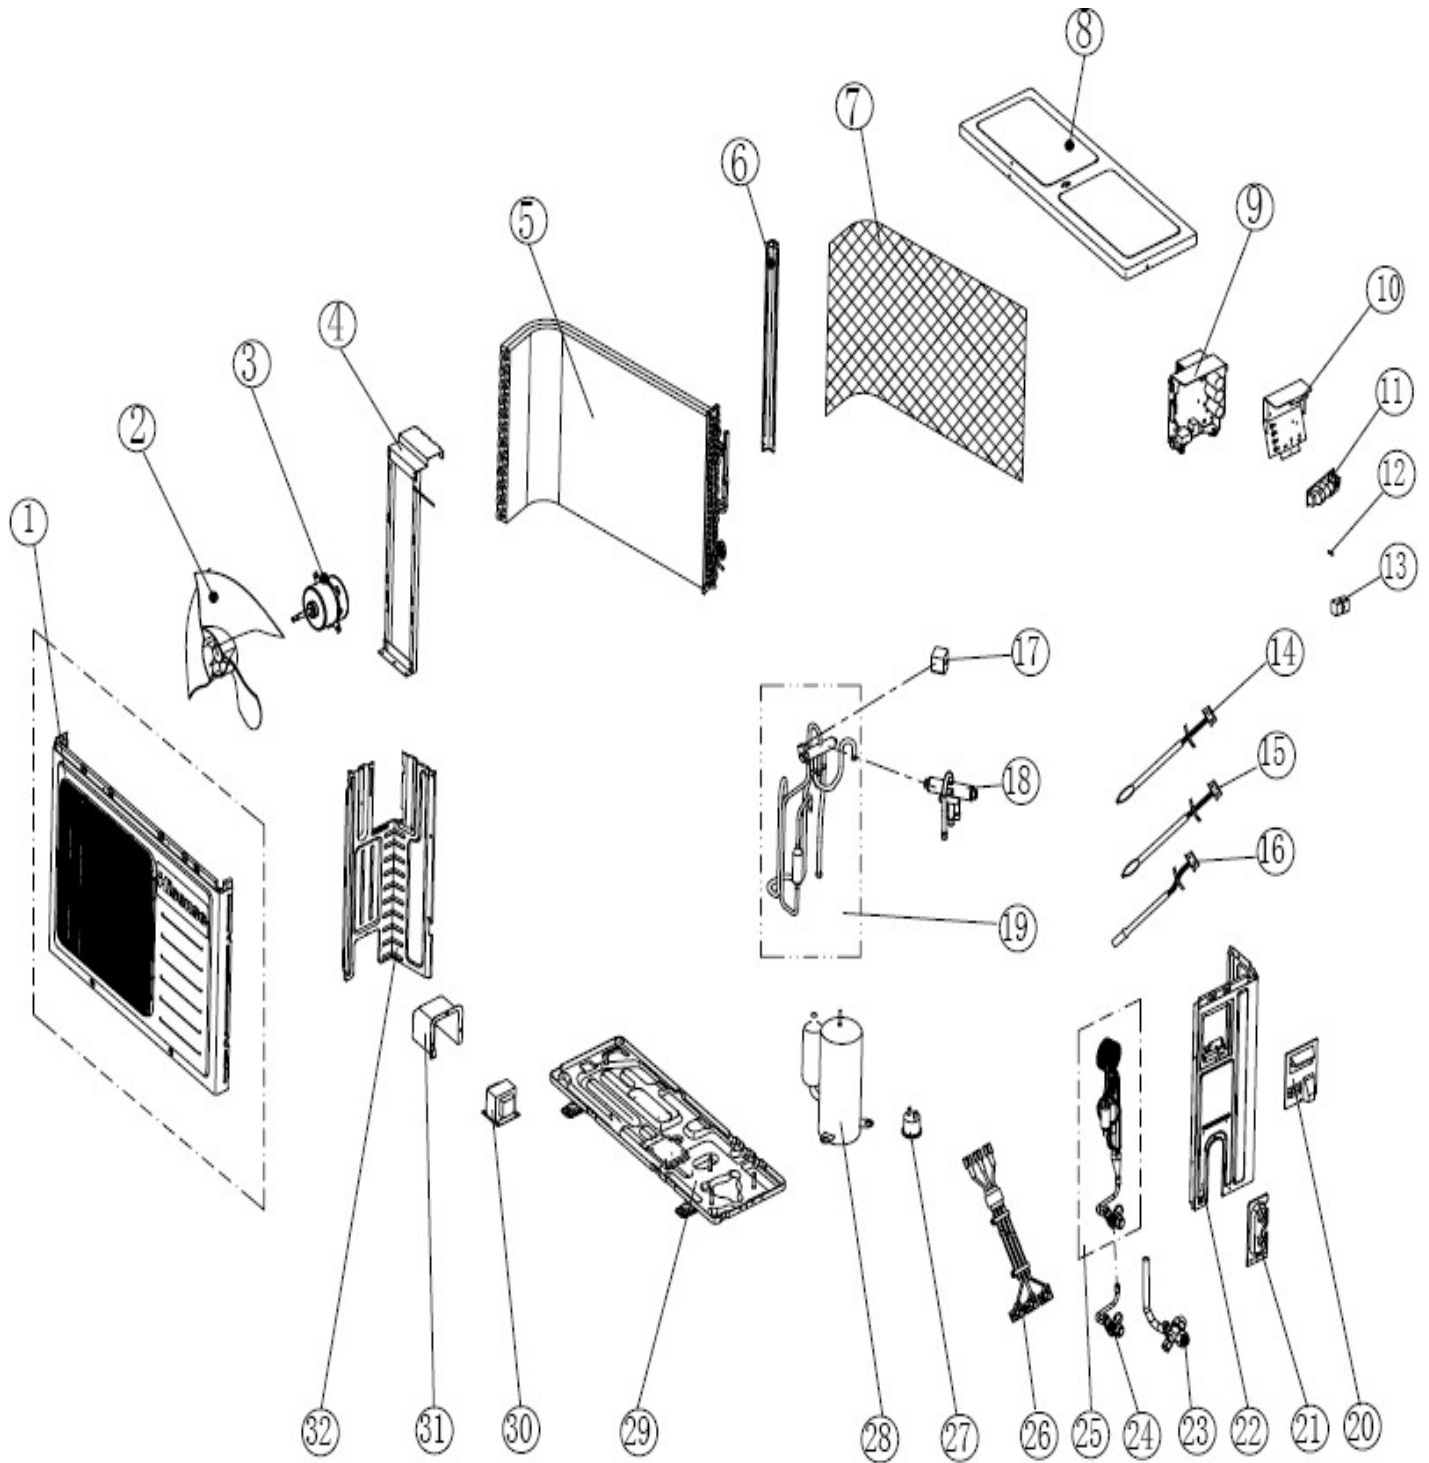

MINISPLIT WA6273D00

MINISPLIT WA6273D00

No. Ilus.	DESCRIPCIÓN	Cant.	No. de Parte
1	Front Panel Parts	**	*****
2	Axial Fan	1	1449907
3	Fan Motor	1	1470137
4	Motor Bracket	**	*****
5	Condenser Assy	1	1460100
6	Mounting Plate	**	*****
7	Back Guard(Plastic)	**	*****
8	Top Cover	**	*****
	Control Board Assy	**	*****
9	Control Board	1	1459512
	Radiator	1	1460196
	Electrical Box	**	*****
10	Wire Box	**	*****
11	Filter Board	1	1478065
12	Fuse	1	1366355
13	Terminal Dg17D4-05	**	*****
14	Coil Temperature Sensor	1	1201221
15	Discharge Temperature Sensor For Compressor	1	1380315
16	Ambient Temperature Sensor	1	1380347
17	4 Way Valve Coil	1	1202908
18	4-Way Valve	1	1258657
19	4-Way Valve Assy	1	1460107
20	Wiring Cover	**	*****
21	Valve Seat	**	*****
22	Side Panel	**	*****
23	Three Way Valve	1	1456114
24	Two Way Valve	1	1456119
25	Capillary Assy	1	1467767
26	Compressor Power Board	**	*****
27	Overload Protector	1	1202055
28	Compressor	1	1312285
29	Base Parts	**	*****
30	PFC Reactor	1	1205797
31	Cover	**	*****
32	Separate Plate	**	*****