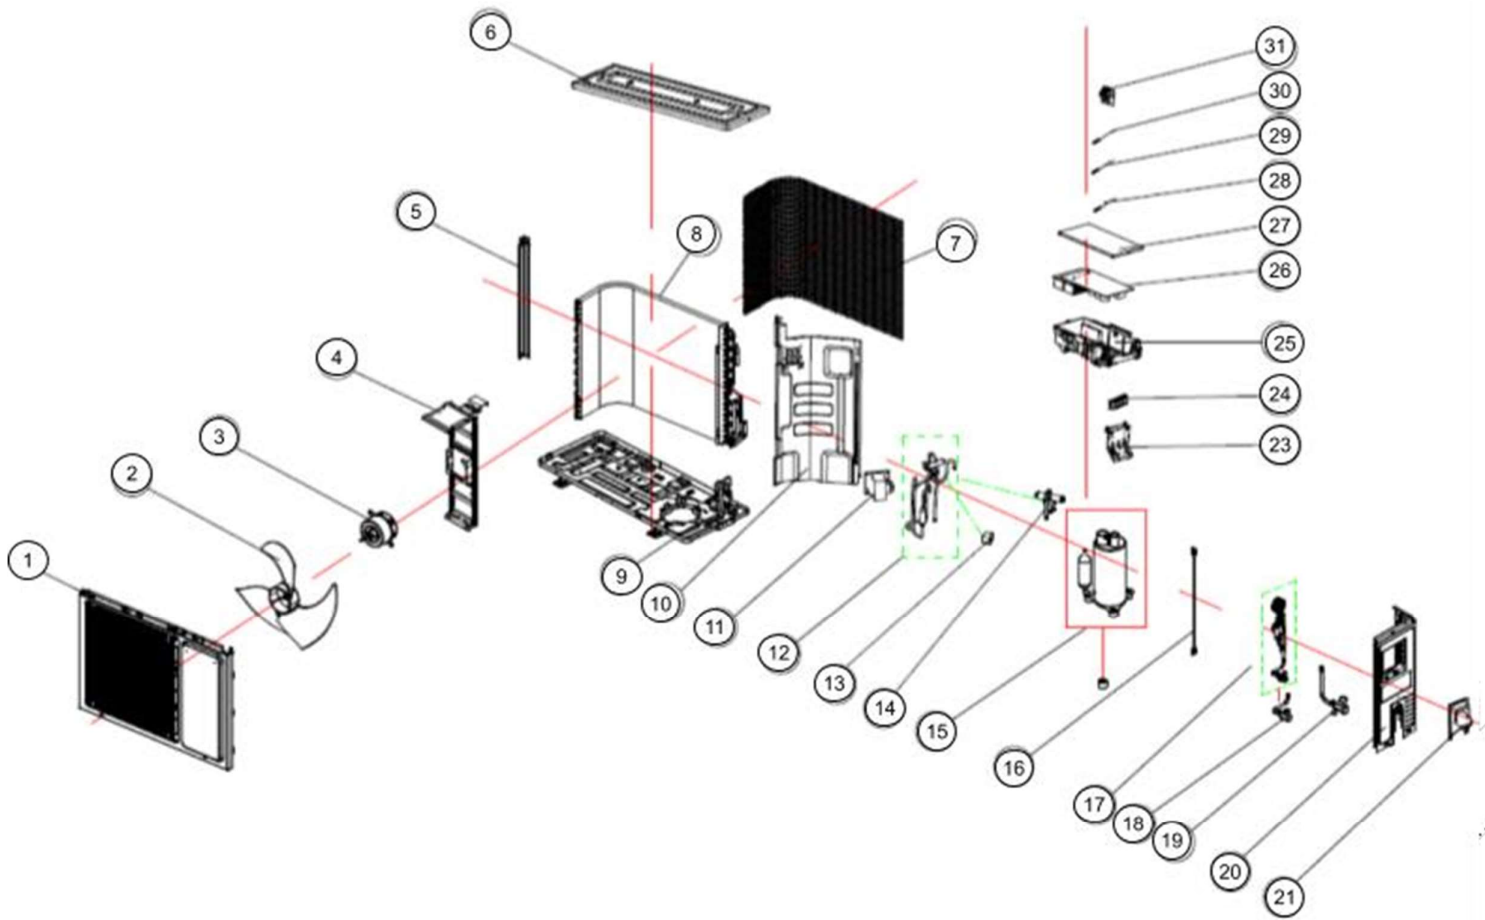

MINISPLIT WA8060Q

No. de Ilustración	Descripción	No. de Parte
1	installation plate assy	1952024
2	baffle	1984201
3	base holder part	1867239
4	Vertical Level Vane	1465662
5	level vane	1555374
6	cross-flow fan blade	1466014
7	bearing	1223739
8	baffle	1465670
9	Refrigeration system	1512275
10	motor guard	2026728
11	AC motor	1487147
12	motor cover	2091436
13	Remote Controller	4140853
14	electric box cover	1465759
15	Temperature sensor	1383891
16	Temperature sensor	1387643
17	clamp	1456755
18	Wire terminal board	1262152
19	electric box cover	1465763
20	elec joint box plate	1465762
21	Indoor Main Control Board Component	2037492
22	electric box	1465758
23	elec joint box plate	1465761
24	Water pipe parts	1470426
25	axis sheath	1222824
26	Step motor	1260259
27	shell	2007465
28	Filter net	1925247
29	Display Component	1902979
30	panel	4140876
31	shell	1845448
32	shell	1845449
33	Carbon filter	1916494

MINISPLIT WA8060Q

No. de Ilustración	Descripción	No. de Parte
1	panel parts	1935544
2	propeller fan blade	1556766
3	DC motor	1457759
4	motor supporter assy	1849292
5	mounting plate	1846086
6	upper board	1846082
7	back guard	1850382
8	Condenser assembly	1909061
9	base holder part	1851356
10	clapboard	2006934
11	PFC inductance	1302261
12	4-way reversing valve assembly	2007913
13	Four-way valve coil	1906608
14	Four-way valve	1258654
15	Compressor	1821191
16	Compressor connect wire	1822371
17	Capillary assembly	1854557
18	1/4 2-way valve	1844583
19	3/8 3-way valve	1335015
20	right side board	1846084
21	wiring distribution cover assy	1849016
23	connecting board	1937153
24	Wire terminal board	1852125
25	electric box	1951957
26	Outdoor Main Control Board Component	2038080
27	electric box cover	1894526
28	Temperature sensor	1822633
29	Temperature sensor	1822634
30	Temperature sensor	1831029
31	sensor mounting plate	1546721