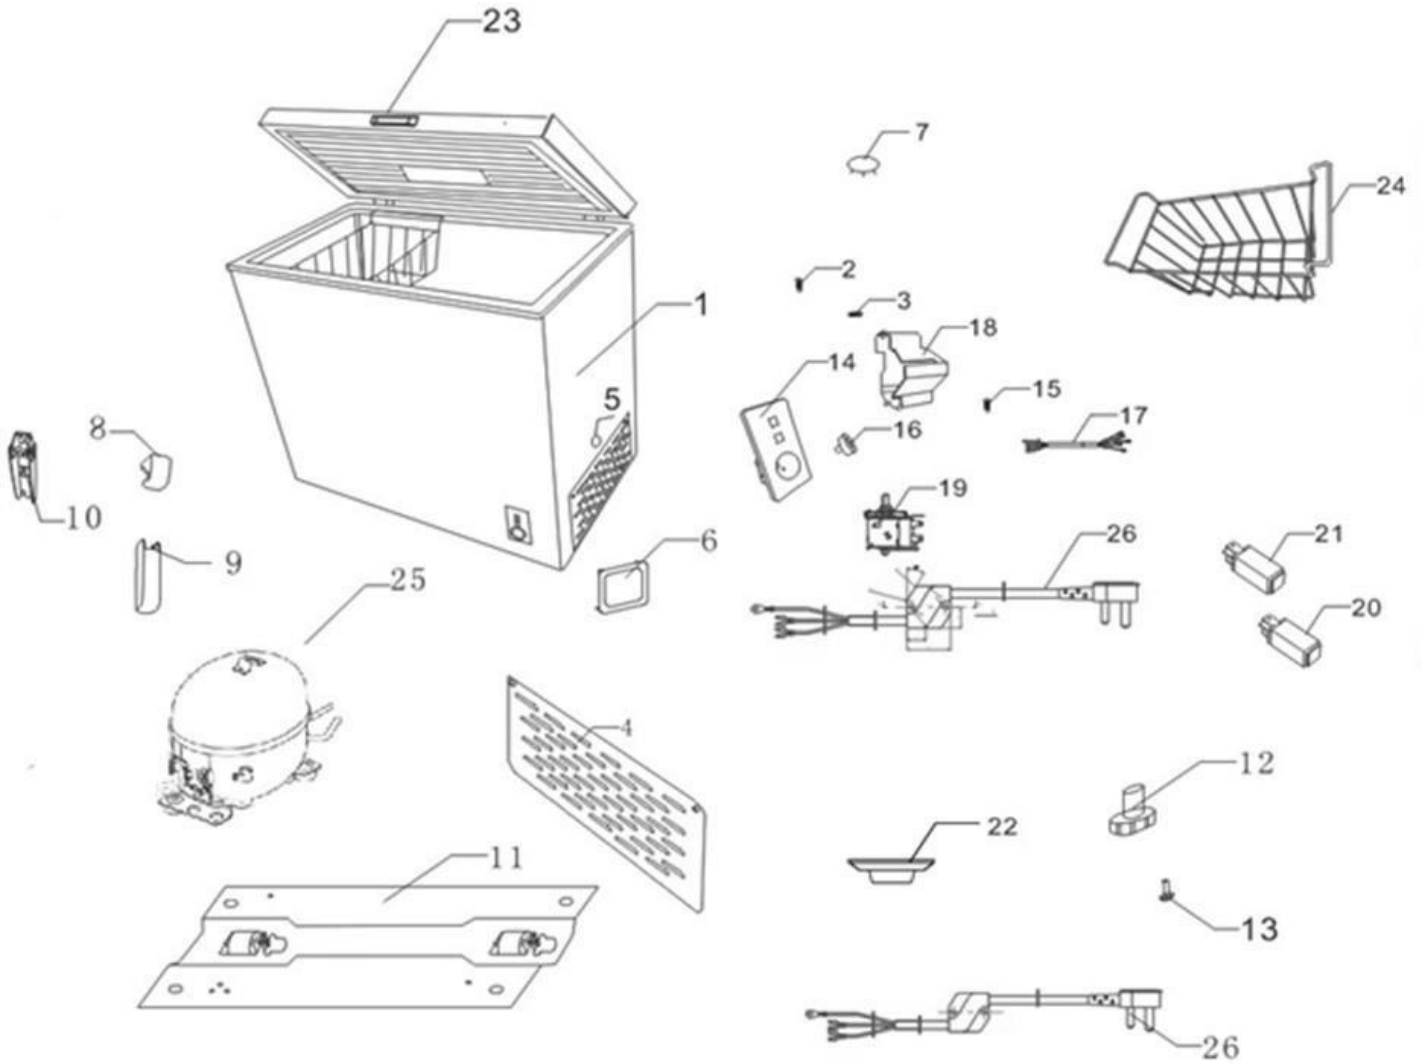

EXPLOSIONADO DE PARTES

— CONGELADOR —

MODELO | WC07001Q00

<u>No. Ilus.</u>	<u>DESCRIPCIÓN</u>	<u>Cant.</u>	<u>No. de Parte</u>
1	Cabinet		<u>No Servicable</u>
2	Screw		<u>No Servicable</u>
3	Screw		<u>No Servicable</u>
4	Ventilated Mask	1	890037909
5	Injection Hole Cover		<u>No Servicable</u>
6	Cover	1	890050967
7	Cover	1	890037430
8	Hinge Up Cover	2	800011545
9	Hinge Cover	2	800011548
10	Hinge	2	890075702
11	Compressor Traverse		<u>No Servicable</u>
12	Adjust Foot	2	800002373
13	Screw		<u>No Servicable</u>
14	Thermostat Box	1	890052722
15	Screw		<u>No Servicable</u>
16	Thermostat Knob	1	890037102
17	Thermostat Wire	1	890083641
18	Thermostat Cover		<u>No Servicable</u>
19	Thermostat	1	890052080
20	Indicate Light	1	890045110
21	Indicate Light	1	890052677
22	Pipe Plug		<u>No Servicable</u>
23	Foamed Door	1	890054227
24	Basket	1	890068235
25	Compressor (Includes PTC starter and overload relay)	1	890092794
26	Plug	1	890083473