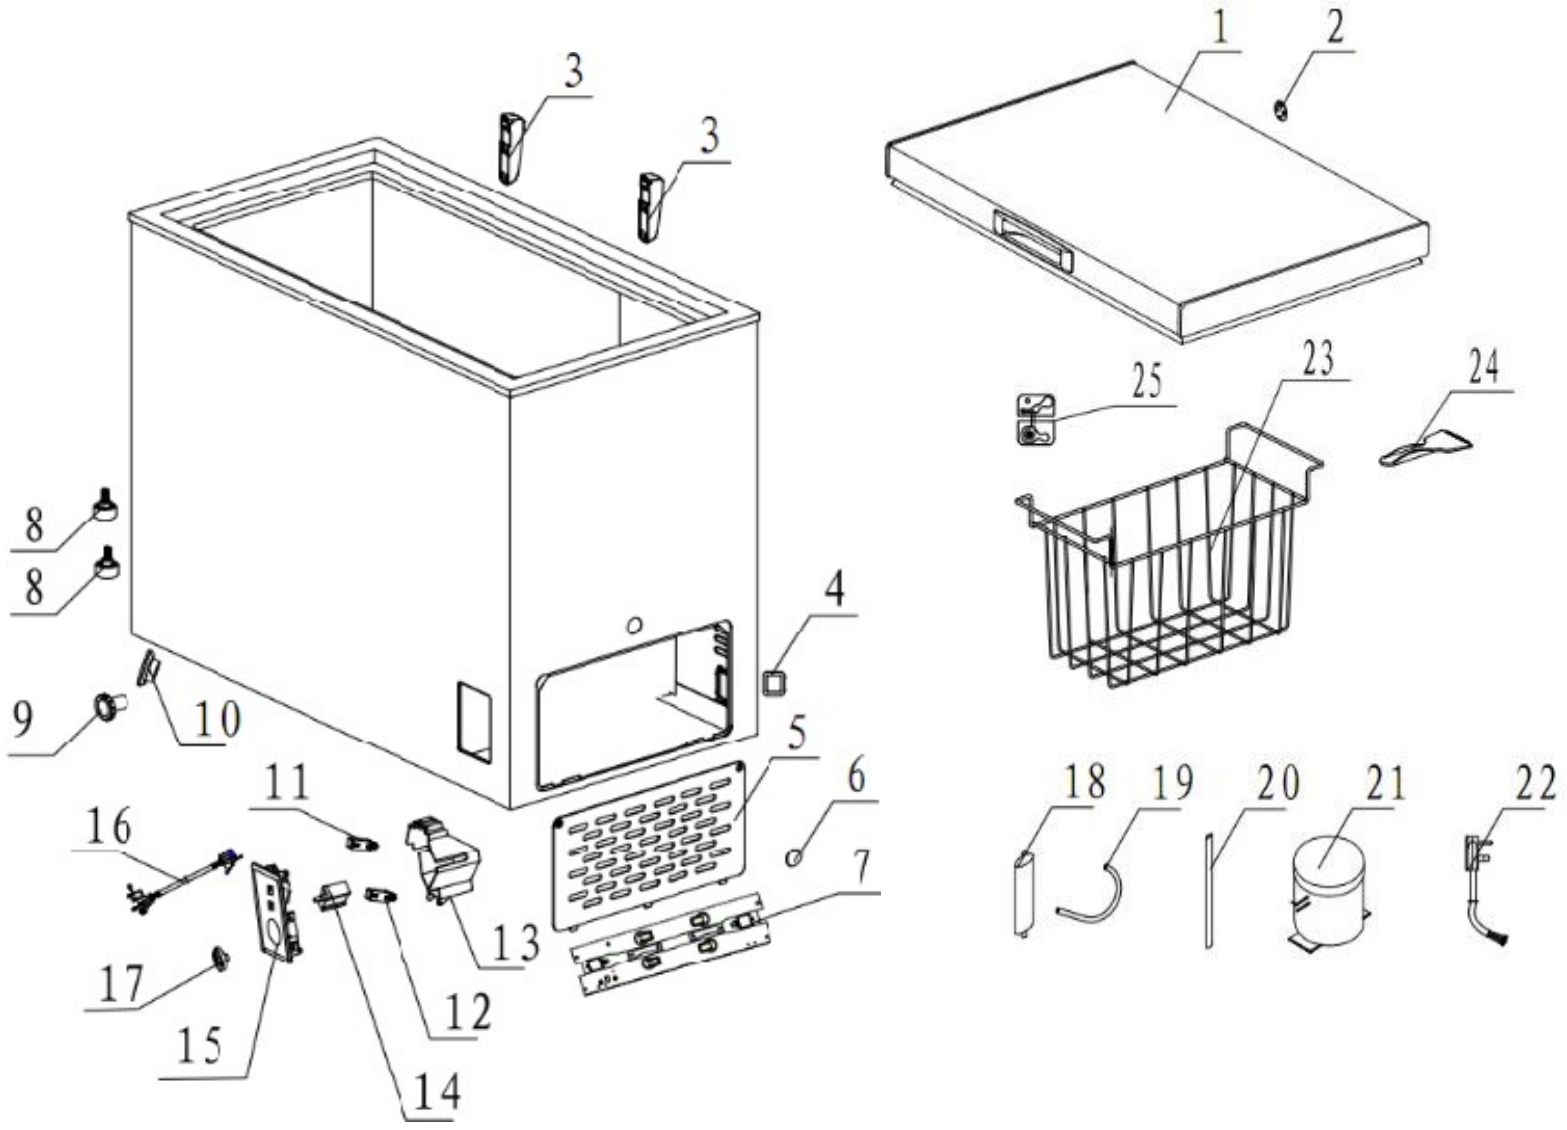

# Whirlpool

SERVICE

CENTRO DE SOLUCIONES

LO ORIGINAL MARCA DIFERENCIA

**EXPLOSIONADO DE PARTES**  
**-CONGELADOR -**  
**MODELO| WC07001Q01**

**acros**

**Whirlpool**  
CORPORATION

**MAYTAG**

## Congelador Whirlpool WC07001Q01

Ilus No.	Descripción	QTY	NO. Parte
1	Door	1	890129004
2	Injection hole cover	1	890066322
3	Hinge set	2	890096310
4	Hole cover	1	890050967
5	Compressor room cover	1	890037909
6	Injection hole cover	1	890038138
7	Compressor Traverse	1	890037536
8	Adjustable Foot	2	800002373
9	Hole cover	1	890037430
10	Pipe cover	1	890090452
11	Indicate light	1	890045110
12	Indicate light	1	890045110
13	Thermostat cover	1	890049474
14	Thermostat	1	890127018
15	Thermostat box	1	890096853
16	Thermostat wire	1	890141511
17	Thermostat knob	1	890037102
18	Filter	1	890037960
19	Connecting pipe	1	890037967
20	Connecting pipe	1	890053904
21	Compressor (R600a)	1	890135127
22	Plug	1	890083473
23	Basket	1	890068235
24	ICE SCRAPER	1	890166000
25	Door lock components	1	890135793