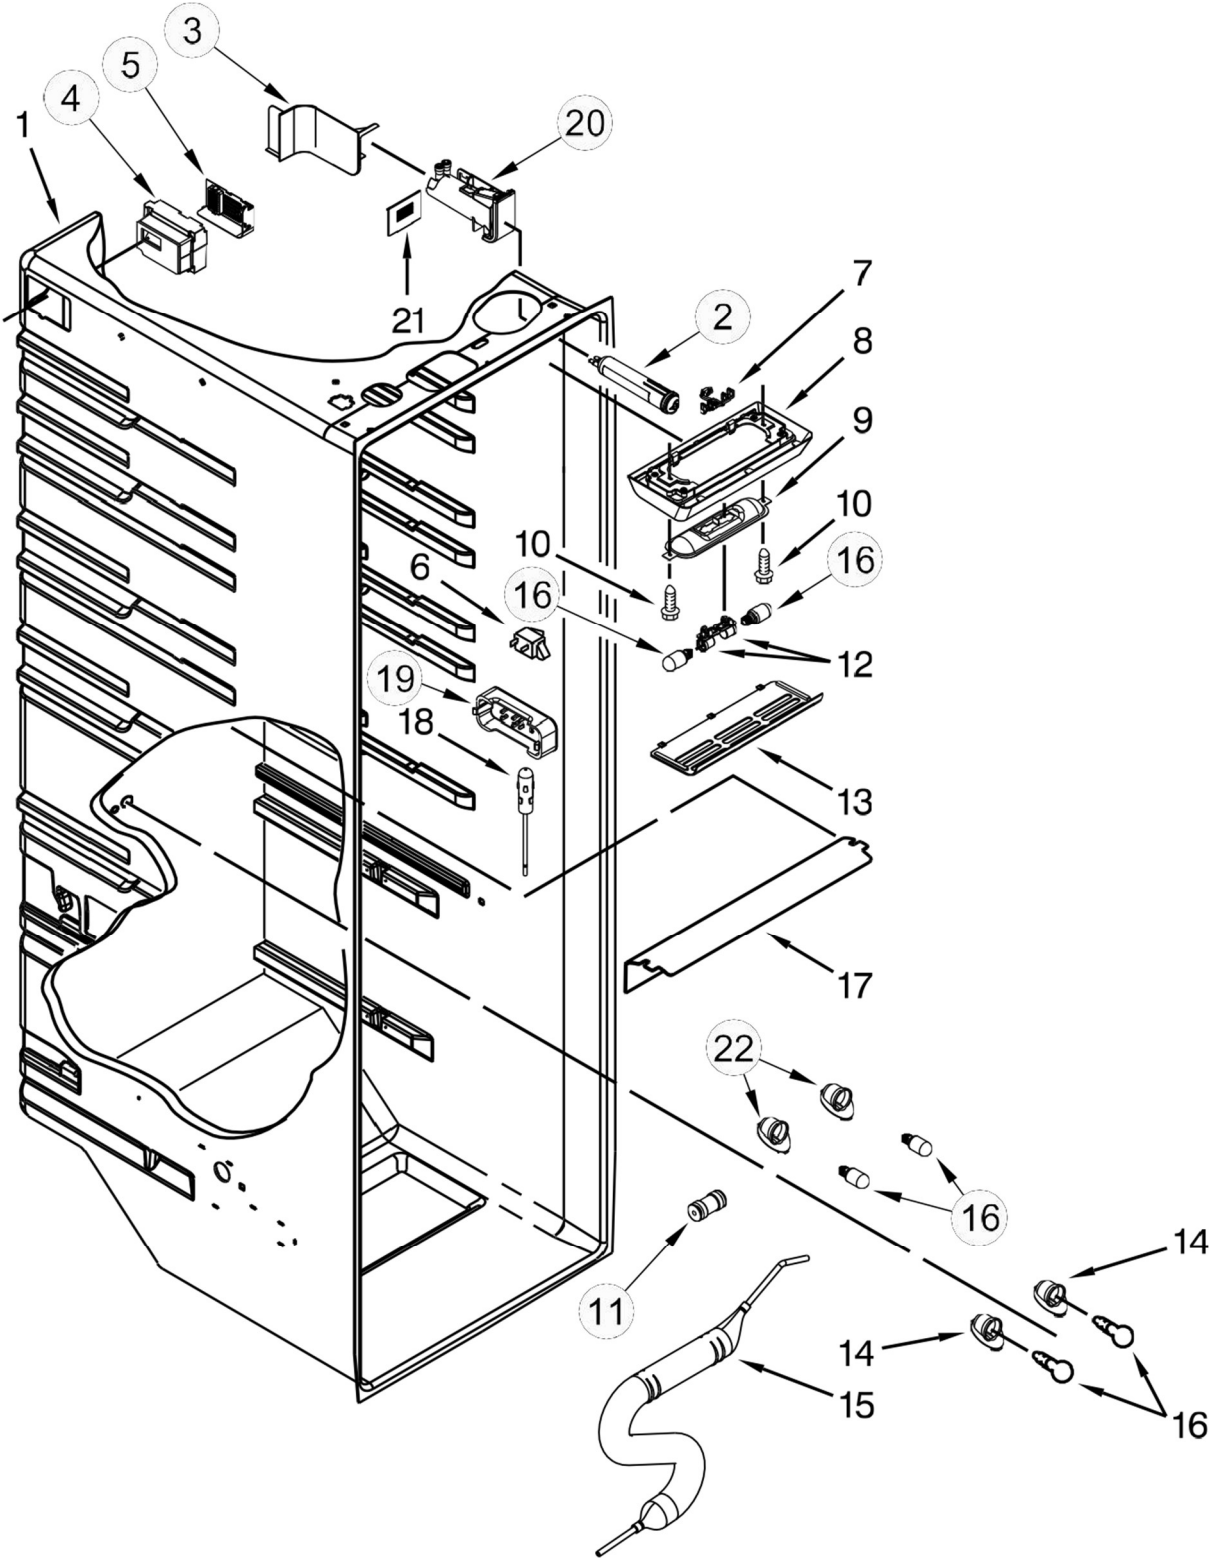

Refrigerador Whirlpool WD1006S00

<u>Illus. No.</u>	<u>Part No.</u>	<u>Description</u>
1		Liner (Not AServiceable Part)
2	W10790813	Filter, Water
3	W10300482	Cover, Water Filter
4	W10750143	Assembly, AirDiffuser
5	W10457601	Cover, Air Diffuser
6	W10656773	Switch, Light
7	W10253300	Assembly, TopLight Wire
8	W10280178	Trim, Light

<u>Illus. No.</u>	<u>Part No.</u>	<u>Description</u>
9	2223680	Shield, Heat
10	W10141632	Screw
11	W10271543	Connector, WaterTube
12	W10440814	Socket, Light
13	W10280420	Lens, TopLight
14	2155597	Socket, Light
15	W10366790	Reservoir
16	W10574850	Lamp, LED
17	W10269099	Lens, Light
18	W 102 80 38 5	Thermistor

<u>Illus. No.</u>	<u>Part No.</u>	<u>Description</u>
19	W10425252	Cover, Thermistor
20	W10844058	Housing, Water Filter
21	W10457603	Cover, AirFilter
22	W10352518	Socket, Light