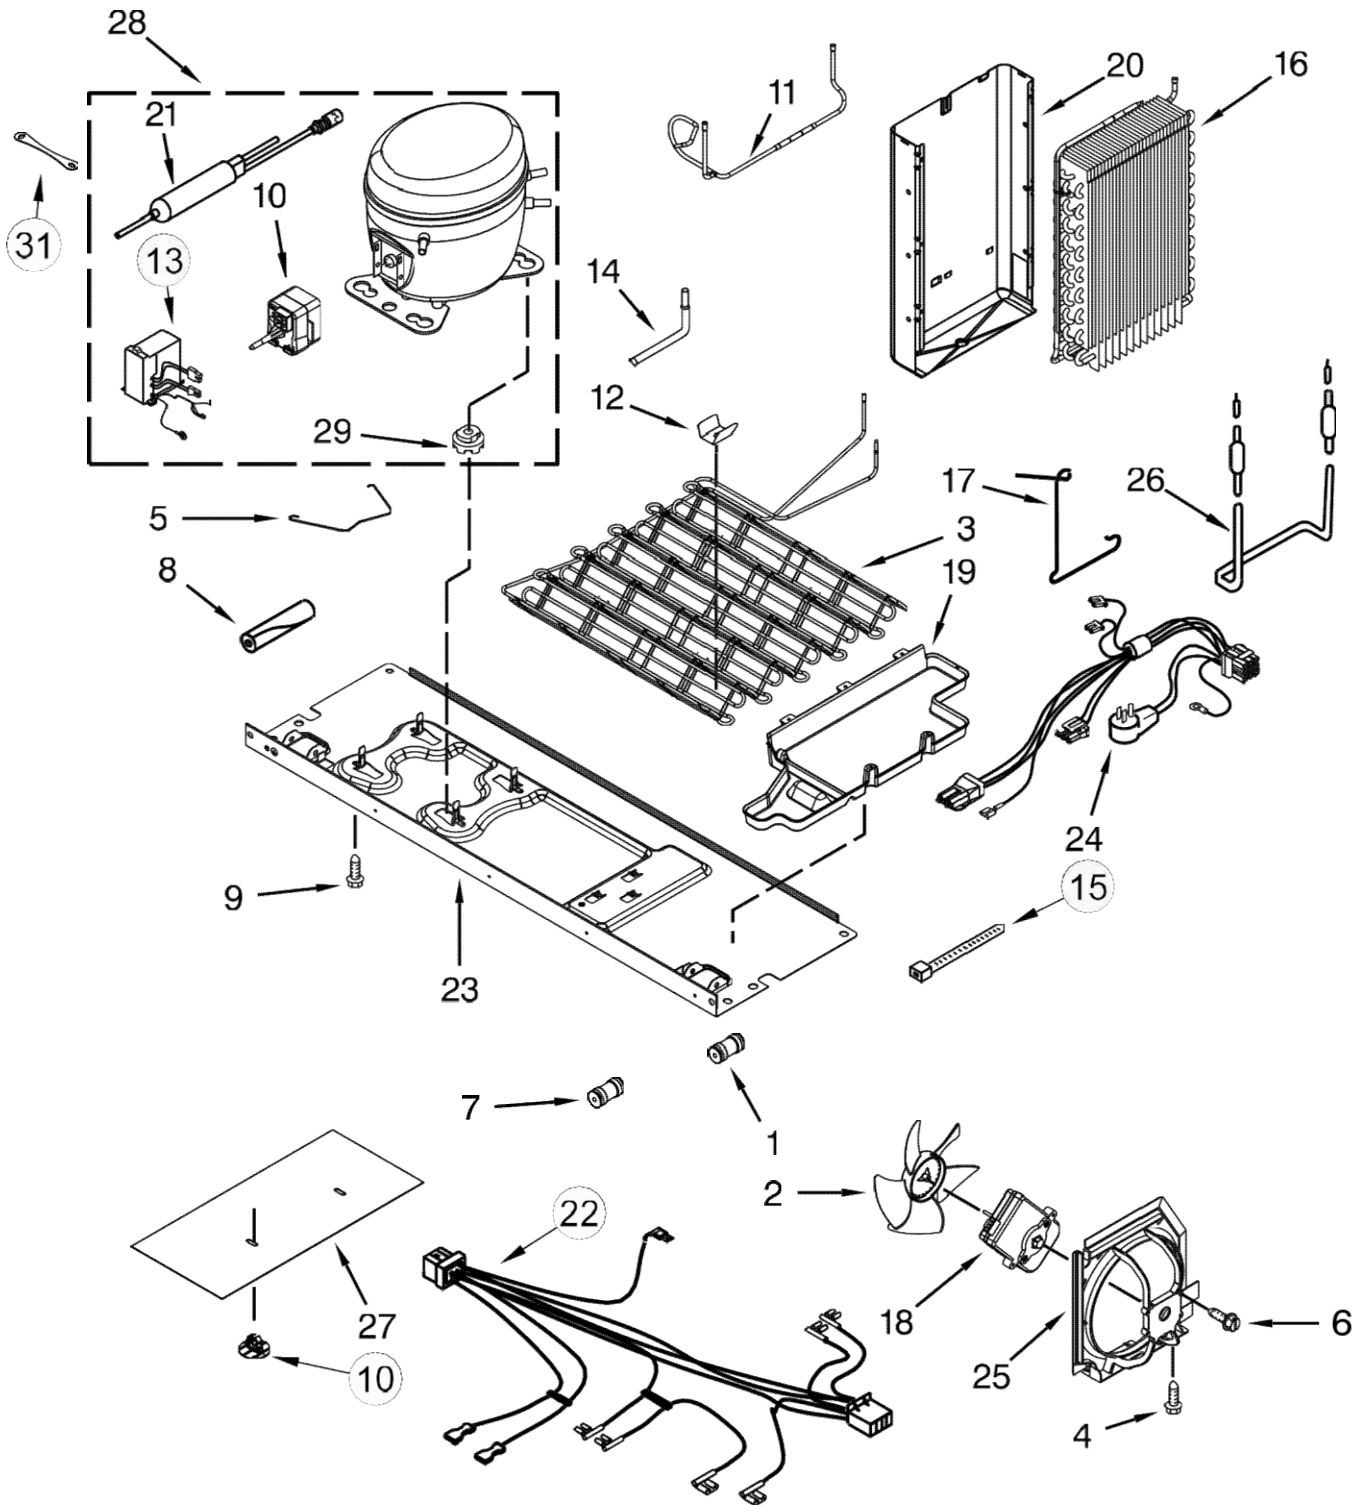

Refrigerador Whirlpool WD1006S00

<u>Illus.</u>	<u>No.</u>	<u>Part No.</u>	<u>Description</u>
	1	W10271541	Connector, Union
	2	2225834	Blade, Fan
	3	W10240365	Assembly, Condenser
	4	W10142255	Screw
	5	2212996	Strap, Bale 6
		W10171469	Screw
	7	W10277958	Connector, Water
	8	W10303521	Sleeve
	9	W10142287	Bolt
	10	W10197428	Device,Combination Start (Start Relay and Overload)
	11	W10219381	Tube,Suction

<u>Illus.</u>	<u>No.</u>	<u>Part No.</u>	<u>Description</u>
	12	W10248621	Clip, Condenser
	13	W10350564	Capacitor
	14	2325479	Tube, Process
	15	2205813	Tie, Wire
	16	2188822	Evaporator
	17	2161324	Clip, DefrostHeater
	18	W10527155	Motor, Condenser Fan
	19	W10713147	Tray,Evaporator
	20	W10274575	Shield, Heat
	21	W10771114	Drier
	22	W10670174	Assembly, UnitWire
	23	W10277704	Basepan

<u>Illus.</u>	<u>No.</u>	<u>Part No.</u>	<u>Description</u>
	24	W10634815	Cord, Power
	25	W10251467	Baffle,Air
	26	W10495967	Heater, Defrost
	27	W10284726	Cover, Unit Bottom
	28	W10391109	Compressor (Also Order 876765 Tube Kit)
	29	10835903	Grommet
	30	W10815861	Clip, BottomCover
	31	W10236396	Strap, Compressor
			REFRIGERANT CHARGE 5.0 oz. (R-134A)