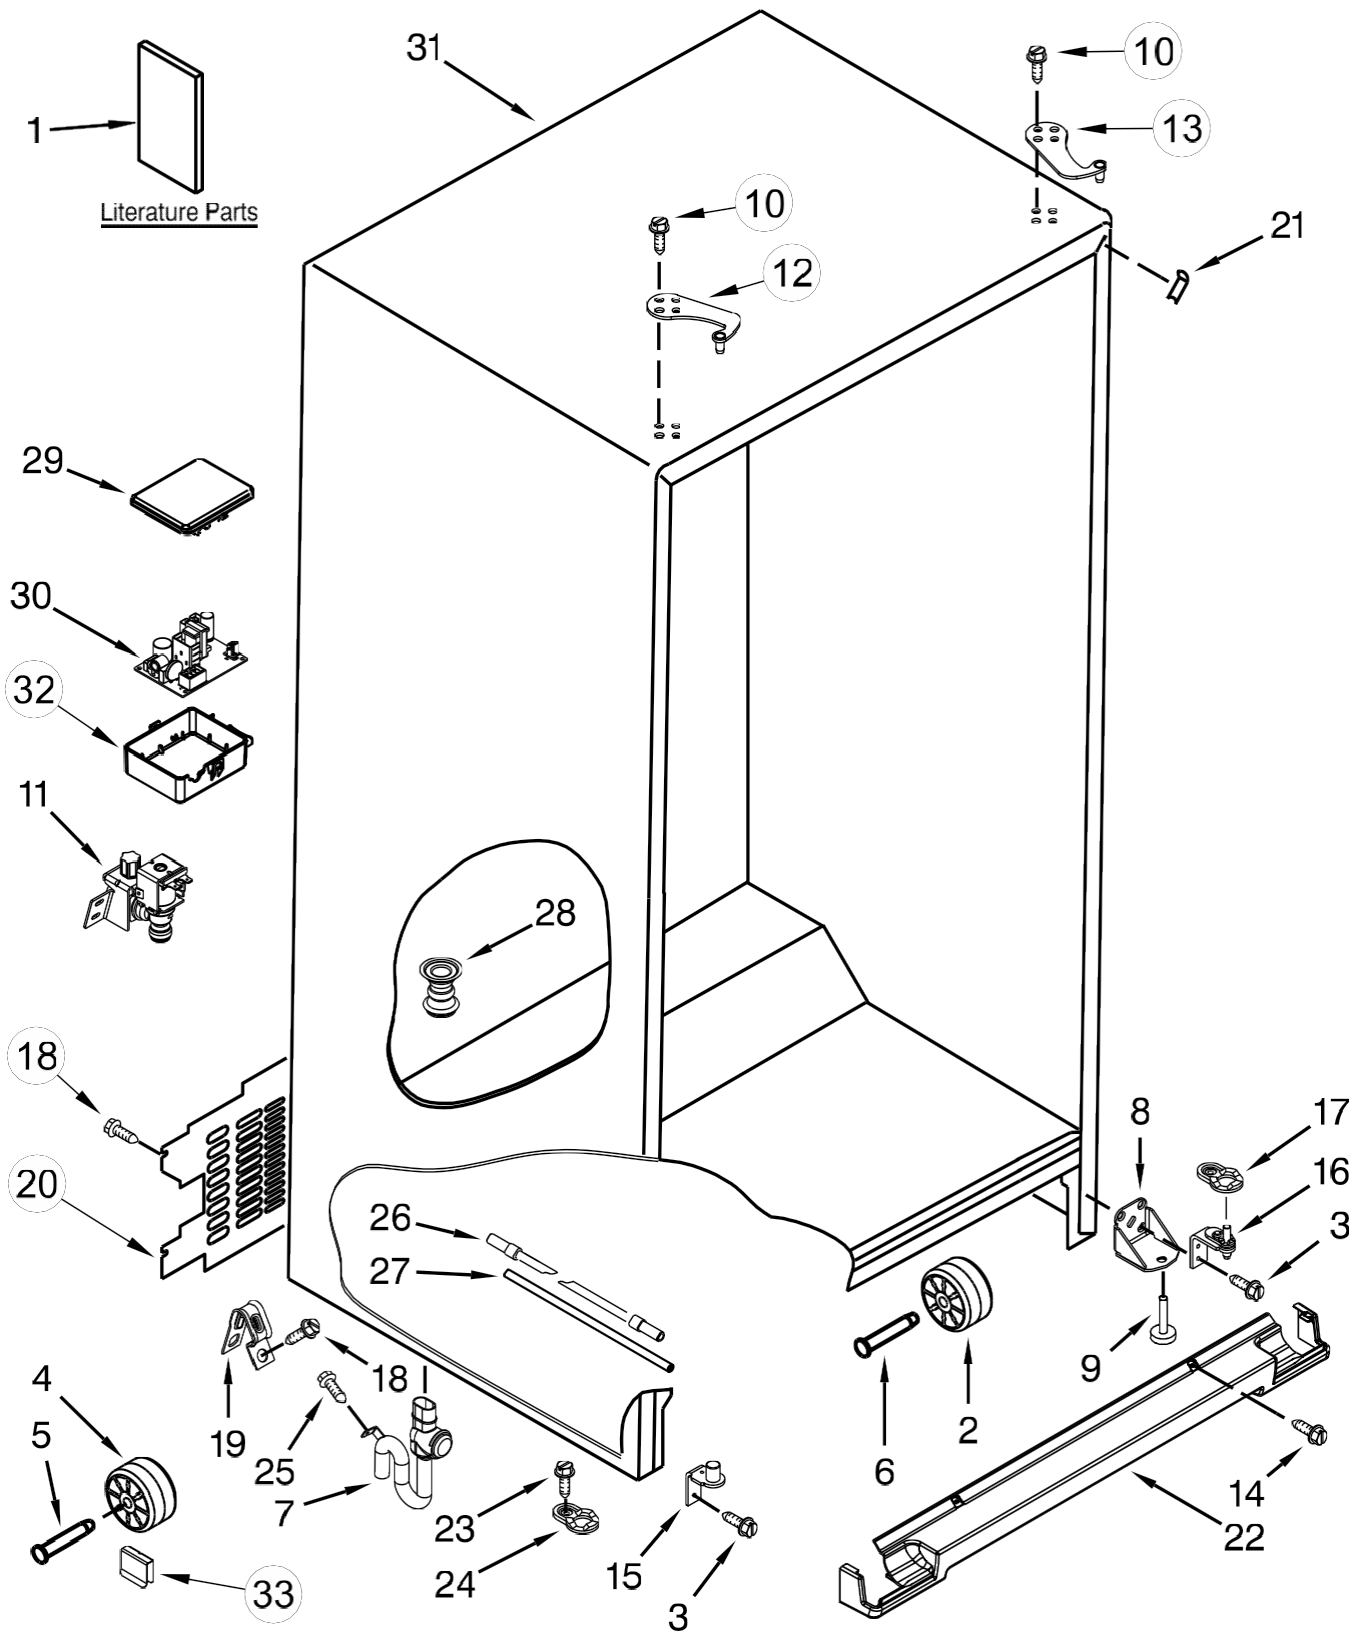

Explosionado de partes
SIDE BY SIDE REFRIGERATOR
MODELO: WD1006S00

Refrigerador Whirlpool WD1006S00

<u>Illus. No.</u>	<u>Part No.</u>	<u>Description</u>
2	2150304	Roller
3	W10297485	Screw
4	12477102	Roller
5	12477202	Axle, Roller
6	981125	Rivet, Roller
7	W10379525	Tube, Drain
8	W10257186	Bracket, Foot
9	W10141622	Brake, Roller
10	W10308751	Screw (Black)
11	W10498992	Valve, Inlet
12		Hinge, Top (Freezer)
	W10673327	Grey
13		Hinge, Top (Refrigerator)
	W10611065	Grey