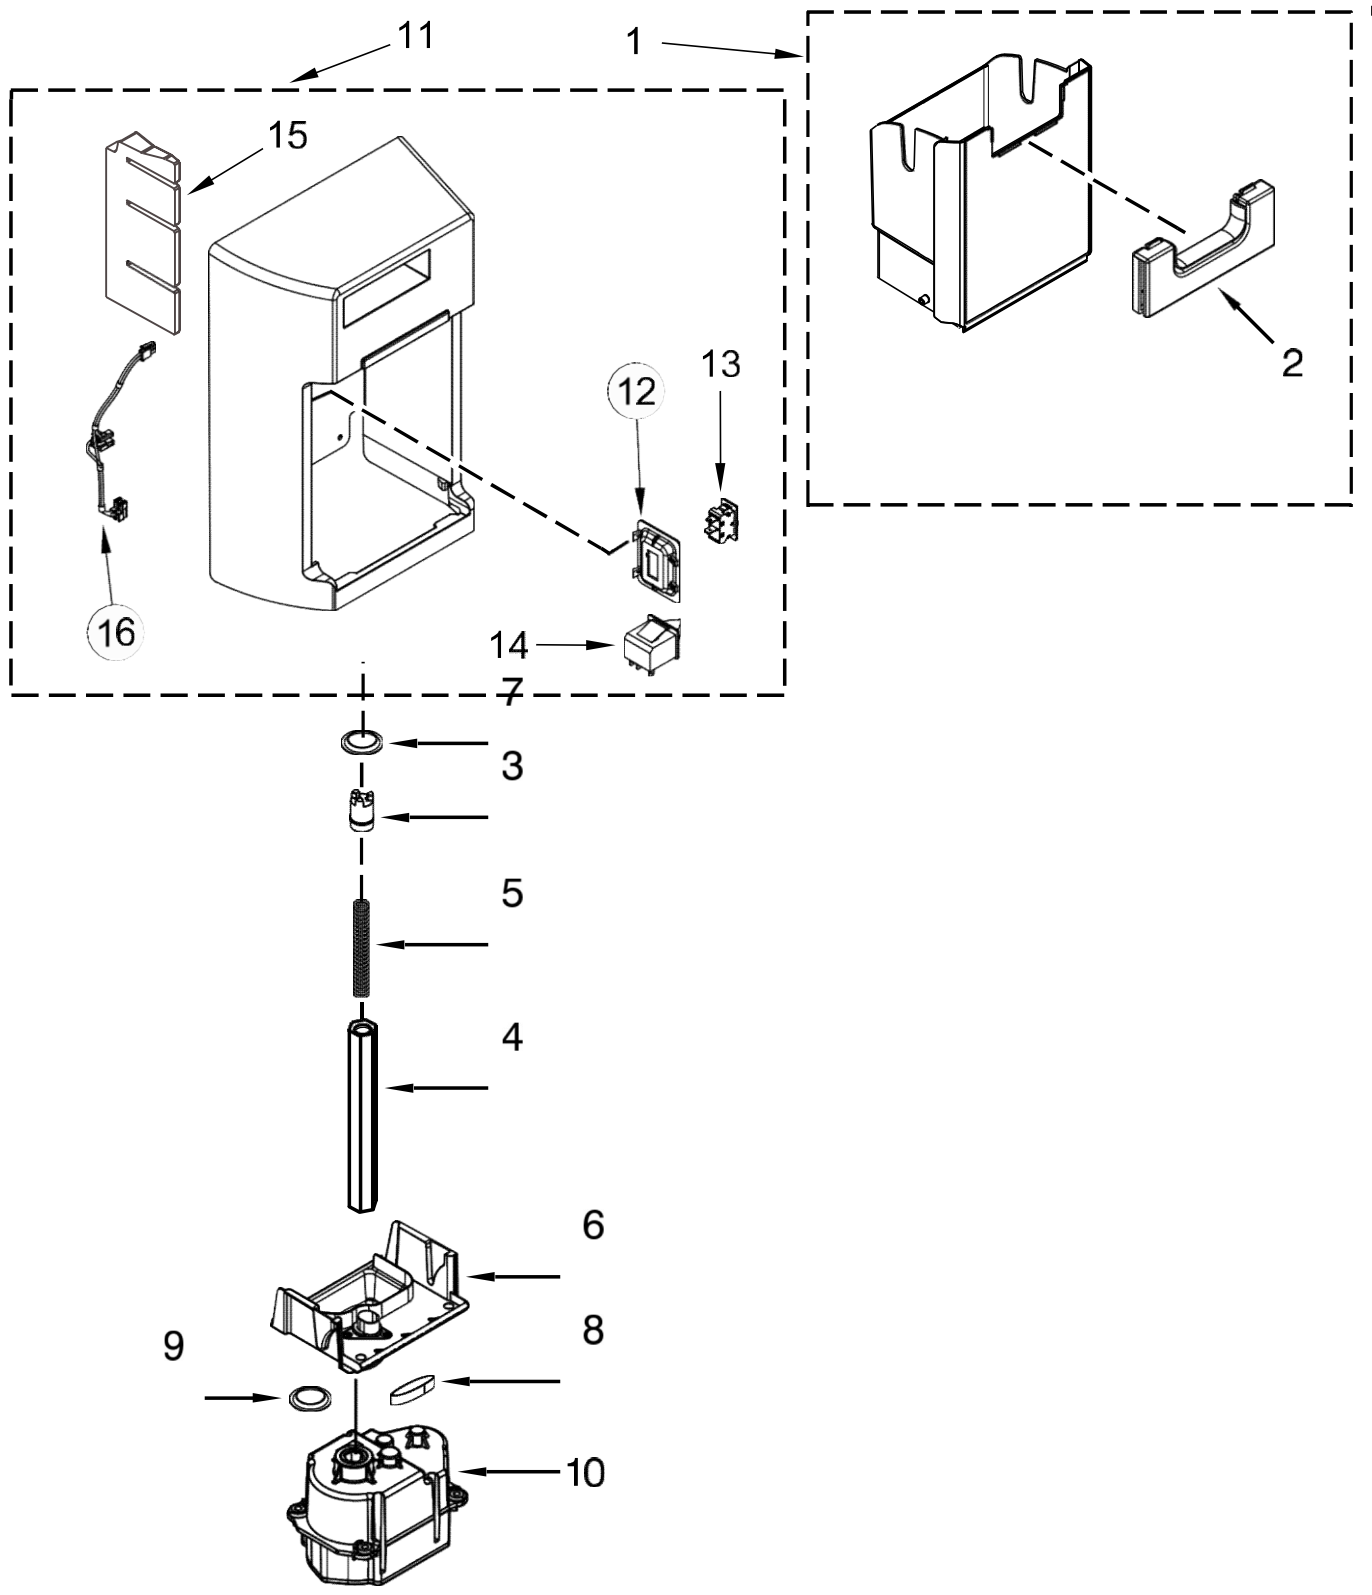

Refrigerador Whirlpool WD1006S00

Ilus.
No.

<u>No.</u>	<u>Part No.</u>	<u>Description</u>
1	W10774957	Ice Container (Complete)
2	W10693542	Assembly, Latch
3	2220458	Coupling, Bottom
4	W10258544	Shaft, Drive
5	W10754509	Spring, Coupling
6	W10293211	Assembly, Mounting Plate

Ilus.
No.

<u>No.</u>	<u>Part No.</u>	<u>Description</u>
7	2198628	Seal
8	W10291905	Gasket
9	2212370	Washer
10	W10225313	Motor, Dispenser
11	W10669473	Cover, Container
12	W10691248	Plate, Switch

Ilus.
No.

<u>No.</u>	<u>Part No.</u>	<u>Description</u>
13	W10666871	Rocker, Switch
14	W10656772	Switch, Rocker Arm
15	W10749467	Filler, EPS, IM Cover
16	W10646076	Assembly, Wire Jumper Switch