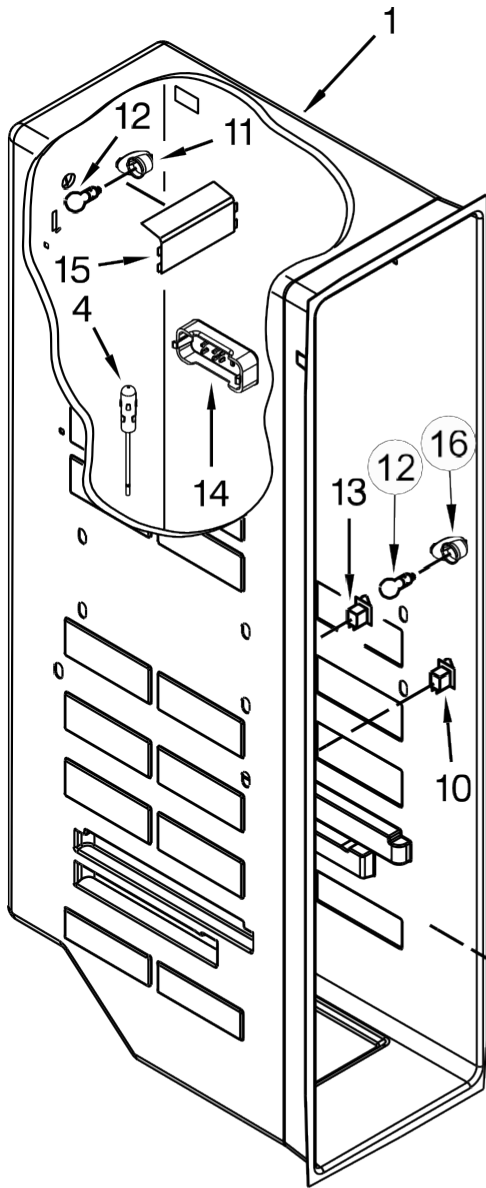

Explosionado de partes
SIDE BY SIDE REFRIGERATOR
MODELO: WD1006S00

Refrigerador Whirlpool WD1006S00

<u>Illus. No.</u>	<u>Part No.</u>	<u>Description</u>
2	2150304	Roller
3	W10297485	Screw
4	12477102	Roller
5	12477202	Axle, Roller
6	981125	Rivet, Roller
7	W10379525	Tube, Drain
8	W10257186	Bracket, Foot
9	W10141622	Brake, Roller
10	W10308751	Screw (Black)
11	W10498992	Valve, Inlet
12		Hinge, Top (Freezer)
	W10673327	Grey
13		Hinge, Top (Refrigerator)
	W10611065	Grey

Illus.
No.

Part No. **Description**

- 1 W10508311 Shelf, SnackPan
- 2 W10256775 Trim, Handle
- 3 W10282883 Slide, Humidity
- 4 W10282880 Housing, Humidity

Illus.
No.

Part No. **Description**

- 5 W10508334 Assembly, Cover
- 6 W10256846 Pan, Snack
- 7 2150304 Roller
- 8 W10257246 Axle, Roller

Illus.
No.

Part No. **Description**

- 9 W10292504 Pan, Crisper
- 10 W10256854 Pan, Meat
- 11 W10561292 Shelf Assembly

Refrigerador Whirlpool WD1006S00

<u>Illus. No.</u>	<u>Part No.</u>	<u>Description</u>
1		Liner (Not A Serviceable Part)
2	W10527863	Assembly, Cover
3	W10527848	Shelf, Glass Upper
4	W10260437	Bimetal
5	W10527849	Shelf, Glass Lower
6	W10260983	Pan, Freezer (Also Order Item 7)

<u>Illus. No.</u>	<u>Part No.</u>	<u>Description</u>
7	2150304	Roller
8	W10257246	Axle, Roller
9	W10260986	Trim, Handle
10	W10656773	Switch, Light
11	2155597	Socket, Light
12	W10574850	Lamp, LED
13	W10656771	Switch, Rocker Arm