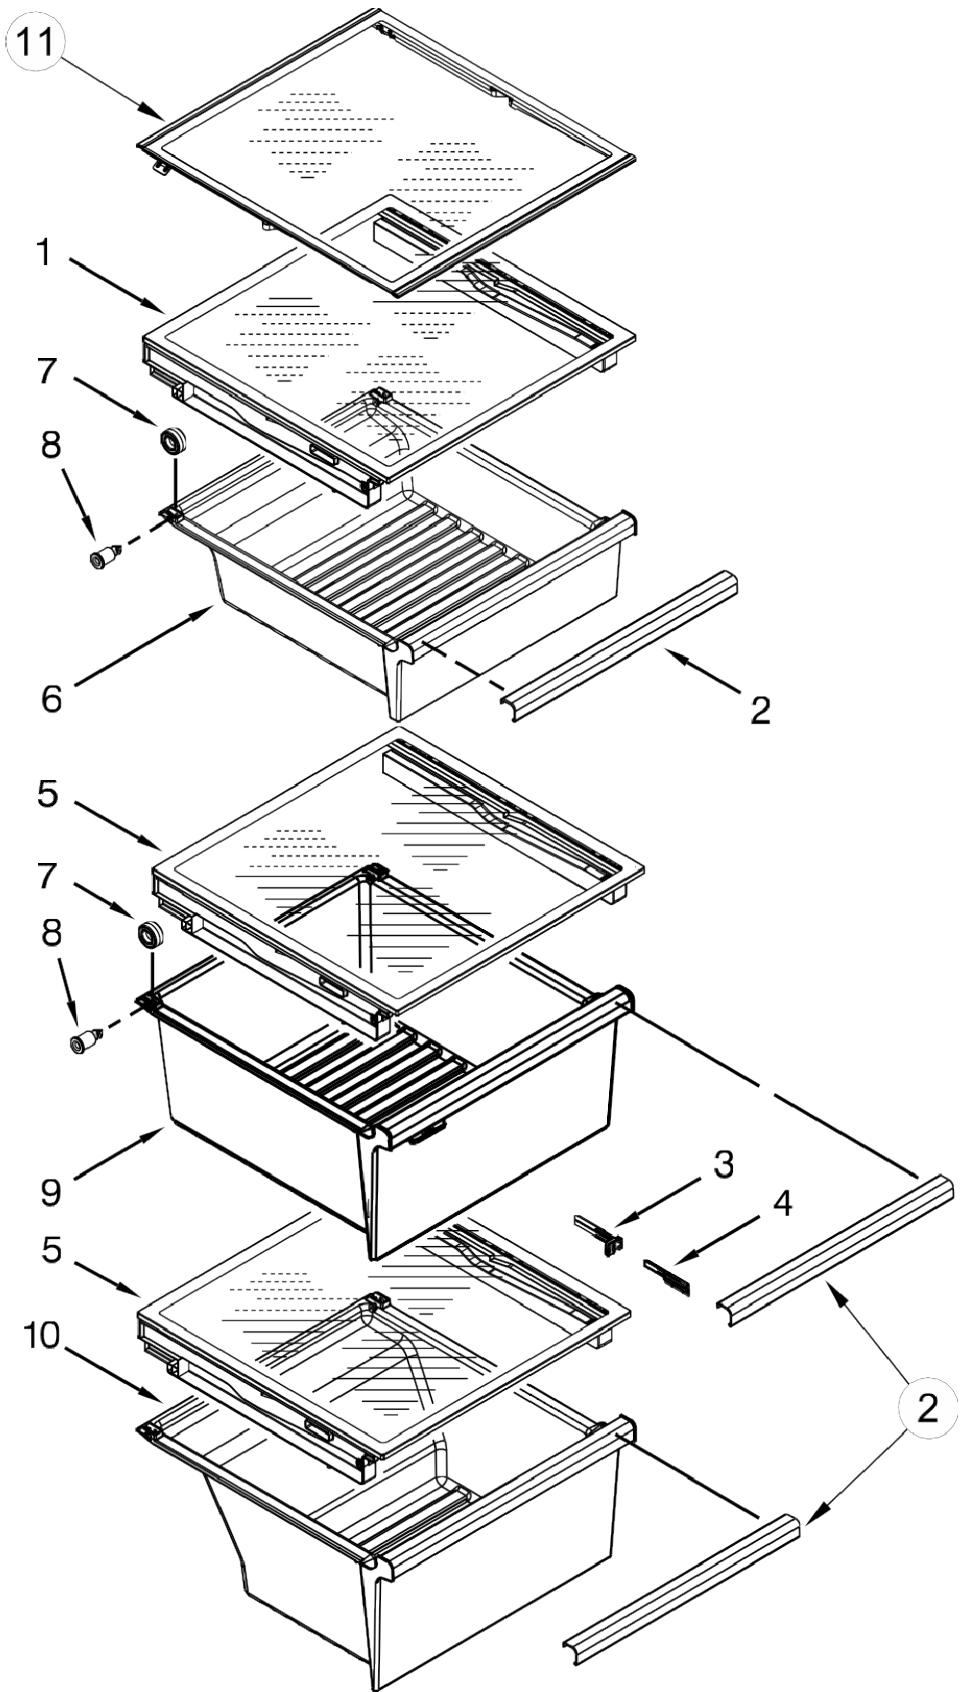

Refrigerador Whirlpool WD1006S00

<u>Illus. No.</u>	<u>Part No.</u>	<u>Description</u>
1		Liner (Not AServiceable Part)
2	W10790813	Filter, Water
3	W10300482	Cover, Water Filter
4	W10750143	Assembly, AirDiffuser
5	W10457601	Cover, Air Diffuser
6	W10656773	Switch, Light
7	W10253300	Assembly, TopLight Wire
8	W10280178	Trim, Light

<u>Illus. No.</u>	<u>Part No.</u>	<u>Description</u>
9	2223680	Shield, Heat
10	W10141632	Screw
11	W10271543	Connector, WaterTube
12	W10440814	Socket, Light
13	W10280420	Lens, TopLight
14	2155597	Socket, Light
15	W10366790	Reservoir
16	W10574850	Lamp, LED
17	W10269099	Lens, Light
18	W 102 80 38 5	Thermistor

<u>Illus. No.</u>	<u>Part No.</u>	<u>Description</u>
19	W10425252	Cover, Thermistor
20	W10844058	Housing, Water Filter
21	W10457603	Cover, AirFilter
22	W10352518	Socket, Light