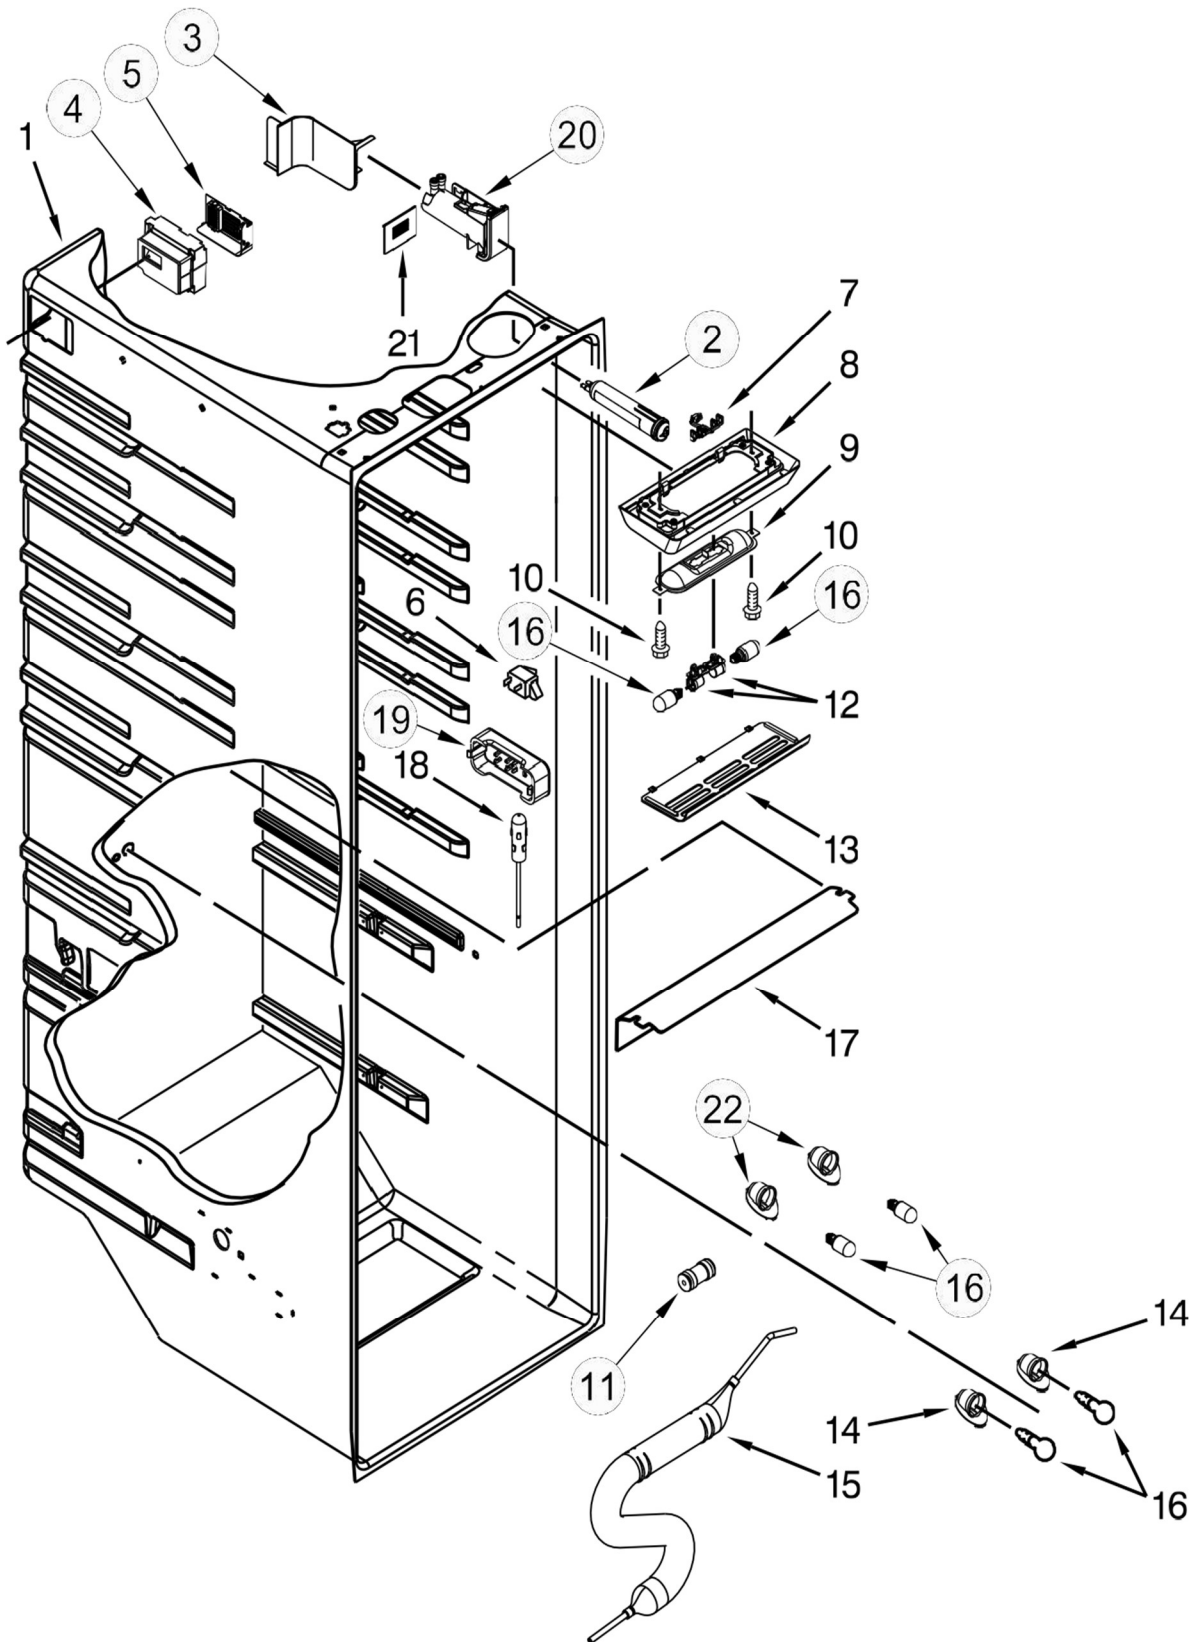

<u>Illus.</u> <u>No.</u>	<u>Part No.</u>	<u>Description</u>
1		Liner (NotAServiceable Part)
2	W10739358	Filter, Water
3	W10300482	Cover, Water Filter
4	W11175955	Assembly, AirDiffuser
5	W10457601	Cover, Air Diffuser
6	W10847849	Switch,Light
7	N/A	Assembly, TopLightWire
8	N/A	Trim,Light

<u>Illus.</u> <u>No.</u>	<u>Part No.</u>	<u>Description</u>
9	N/A	Shield, Heat 10
	W10141632	Screw
11	W10271543	Connector, WaterTube
12	W10134764	Socket, Light
13	W10269099	Lens, TopLight
14	2155597	Socket,Light
15	W10366790	Reservoir
16	W11125625	Lamp, LED
17	W10269099	Lens, Light
18	W10280385	Thermistor

<u>Illus.</u> <u>No.</u>	<u>Part No.</u>	<u>Description</u>
19	W10425252	Cover, Thermistor
20	W10844058	Housing, Water Filter
21	W10457603	Cover, AirFilter
22	W10352518	Socket, Light