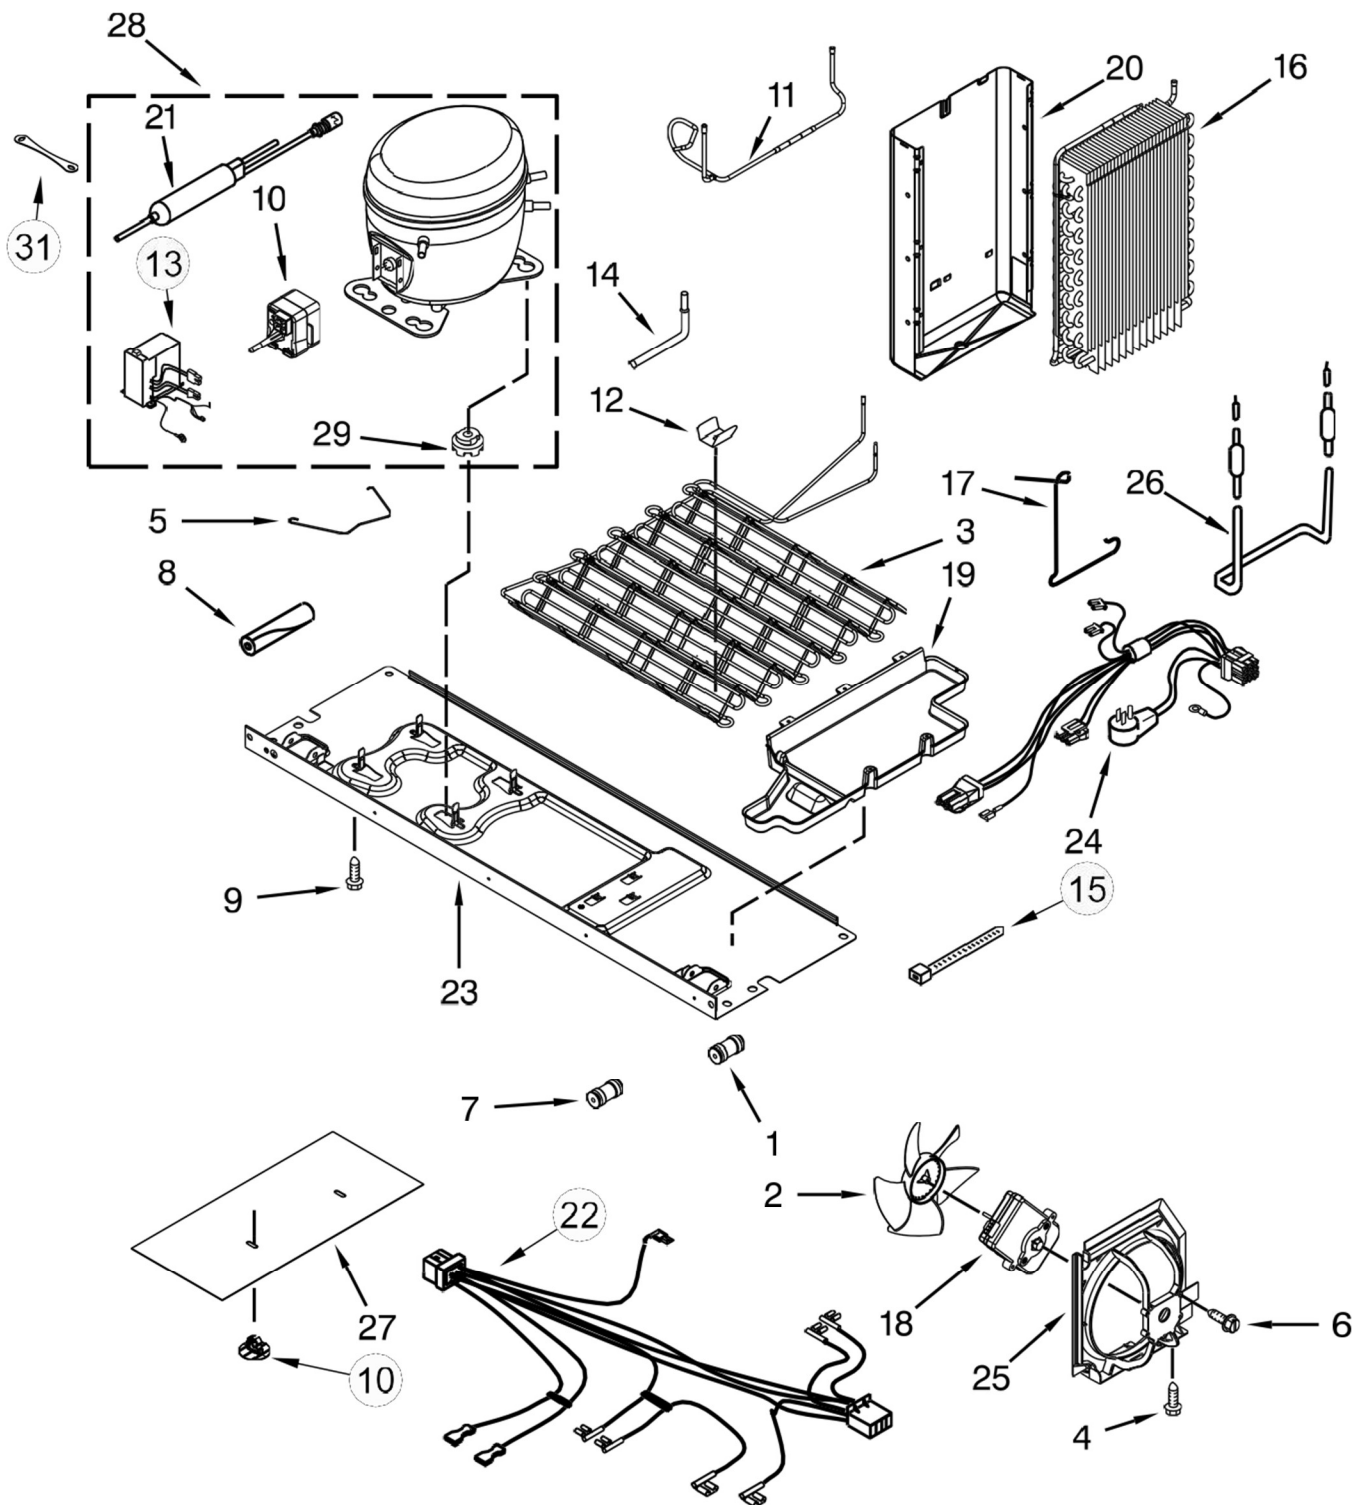

Illus.

<u>No.</u>	<u>Part No.</u>	<u>Description</u>
1	W10271541	Connector, Union
2	2225834	Blade, Fan
3	W10240365	Assembly, Condenser
4	W10142255	Screw
5	2212996	Strap, Bale 6
	W10171469	Screw
7	W10277958	Connector, Water
8	W10303521	Sleeve
9	W10142287	Bolt
10	W10197428	Device,Combination Start (Start Relayand Overload)
11	W10219381	Tube,Suction

Illus.

<u>No.</u>	<u>Part No.</u>	<u>Description</u>
12	W10248621	Clip,Condenser
13	W10350564	Capacitor
14	2325479	Tube,Process
15	2205813	Tie,Wire
16	2188822	Evaporator
17	2161324	Clip, DefrostHeater
18	W10909387	Motor, CondenserFan
19	W10713147	Tray,Evaporator
20	W10274575	Shield, Heat
21	W10771114	Drier
22	W10670174	Assembly, UnitWire
23	W10277704	Basepan

Illus.

<u>No.</u>	<u>Part No.</u>	<u>Description</u>
24	W10634815	Cord, Power
25	W10251467	Baffle,Air
26	W10495967	Heater, Defrost
27	W10284726	Cover, Unit Bottom
28	W10391109	Compressor (Also Order 876765 Tube Kit)
29	10835903	Grommet
30	W10815861	Clip, BottomCover
31	W10236396	Strap, Compressor
		REFRIGERANT CHARGE 5.0 oz. (R-134A)