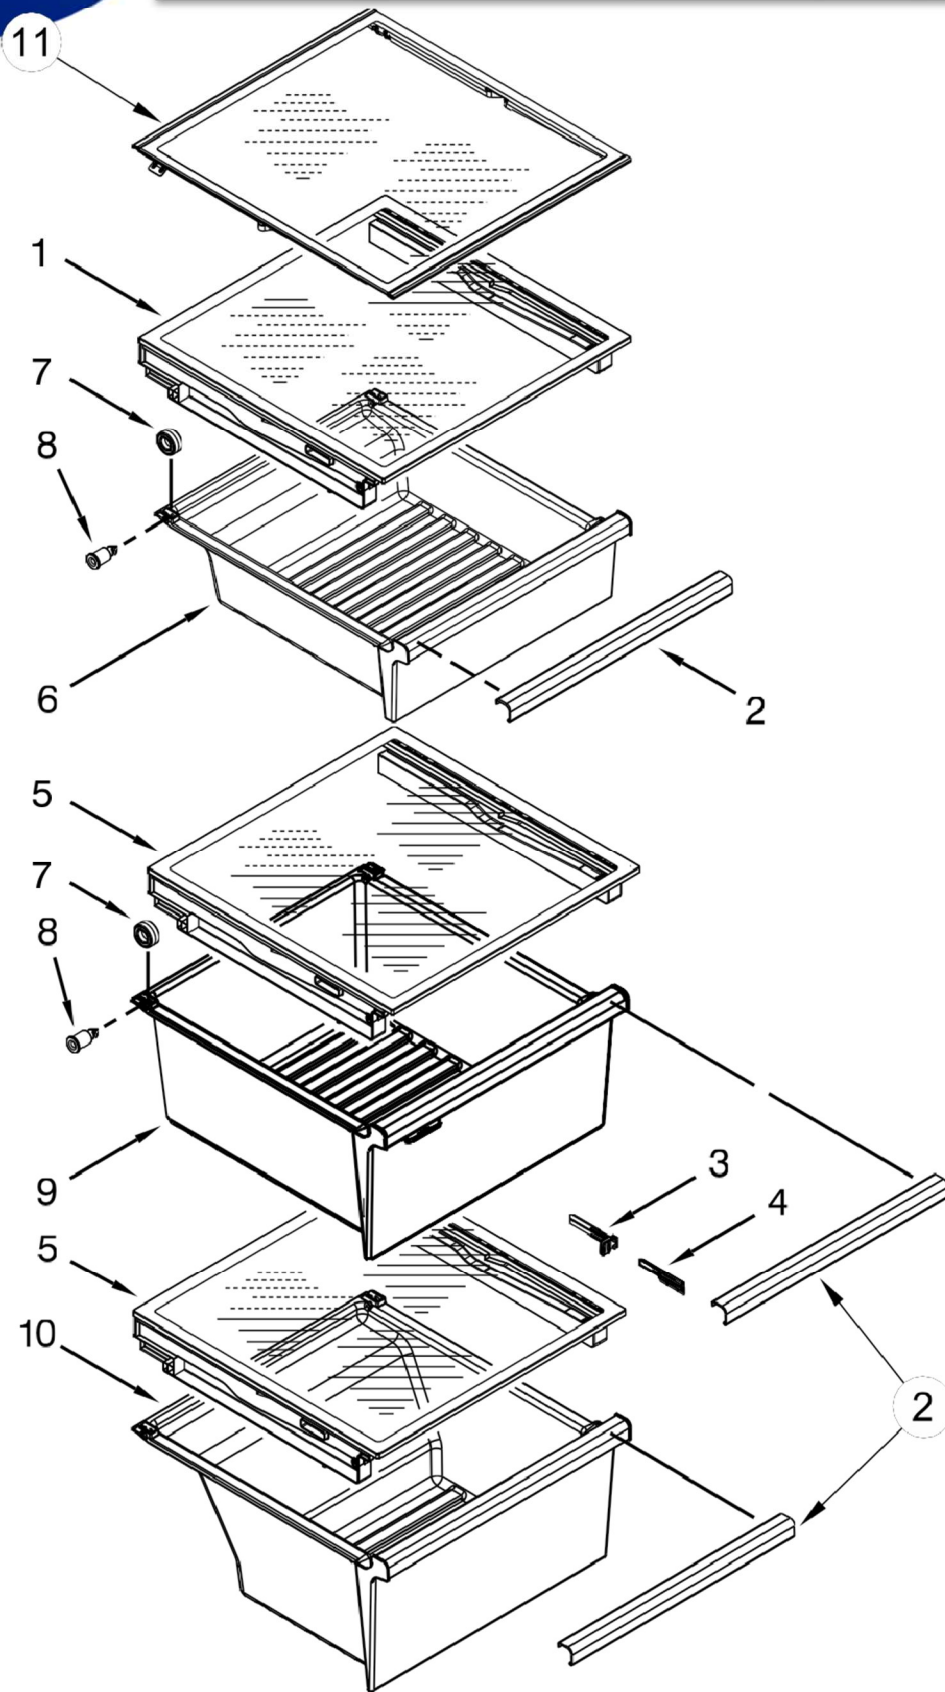

<u>Illus.</u> <u>No.</u>	<u>Part No.</u>	<u>Description</u>
1		Liner (NotAServiceable Part)
2	W10739358	Filter, Water
3	W10300482	Cover, Water Filter
4	W11175955	Assembly, AirDiffuser
5	W10457601	Cover, Air Diffuser
6	W10847849	Switch,Light
7	N/A	Assembly, TopLightWire
8	N/A	Trim,Light

<u>Illus.</u> <u>No.</u>	<u>Part No.</u>	<u>Description</u>
9	N/A	Shield, Heat 10
	W10141632	Screw
11	W10271543	Connector, WaterTube
12	W10134764	Socket, Light
13	W10269099	Lens, TopLight
14	2155597	Socket,Light
15	W10366790	Reservoir
16	W11125625	Lamp, LED
17	W10269099	Lens, Light
18	W10280385	Thermistor

<u>Illus.</u> <u>No.</u>	<u>Part No.</u>	<u>Description</u>
19	W10425252	Cover, Thermistor
20	W10844058	Housing, Water Filter
21	W10457603	Cover, AirFilter
22	W10352518	Socket, Light