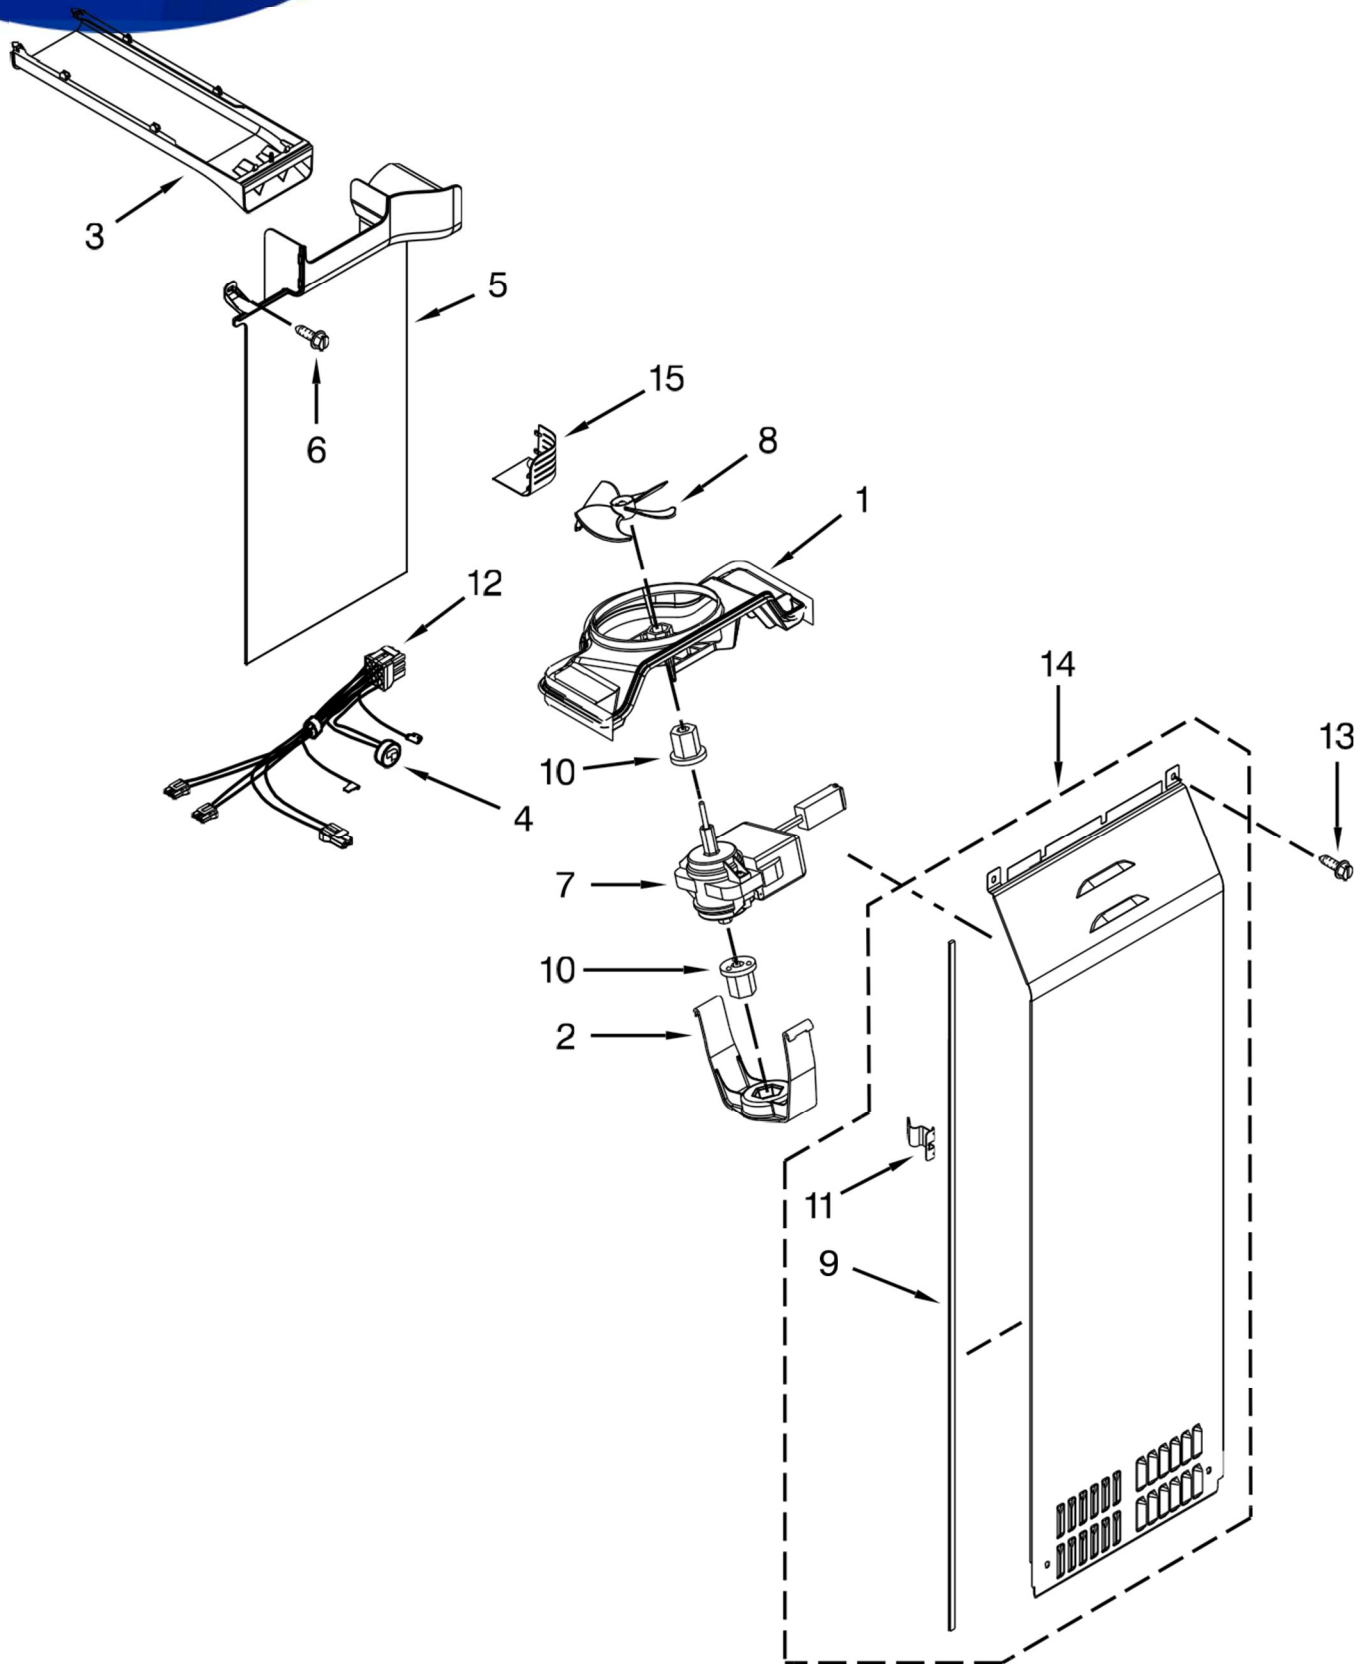

Illus.

<u>No.</u>	<u>Part No.</u>	<u>Description</u>
1	W10251462	FanScroll
2	W10260421	Retainer, Fan Motor
3	W10260380	Duct, UpperAir
4		Bi-Metal Defrost (Not Serviced)
5	W10260378	Duct, FreezerAir
6	W10001260	Screw

Illus.

<u>No.</u>	<u>Part No.</u>	<u>Description</u>
7	2315549	Motor,Fan
8	2169142	Blade,Fan
9	W10240370	Gasket, Evaporator Cover
10	2176759	Grommet, Motor
11	W10369602	Clip,EvaporatorCover
12	W11050120	Assembly, Evaporator Fan Wire (Includes Bi-Metal Defrost)

Illus.

<u>No.</u>	<u>Part No.</u>	<u>Description</u>
13	W10142292	Screw
14	W10388268	Cover, Evaporator
15	W10260382	Cover,Light
16	W11125625	Lamp,LED
17	W10352518	Socket, Light