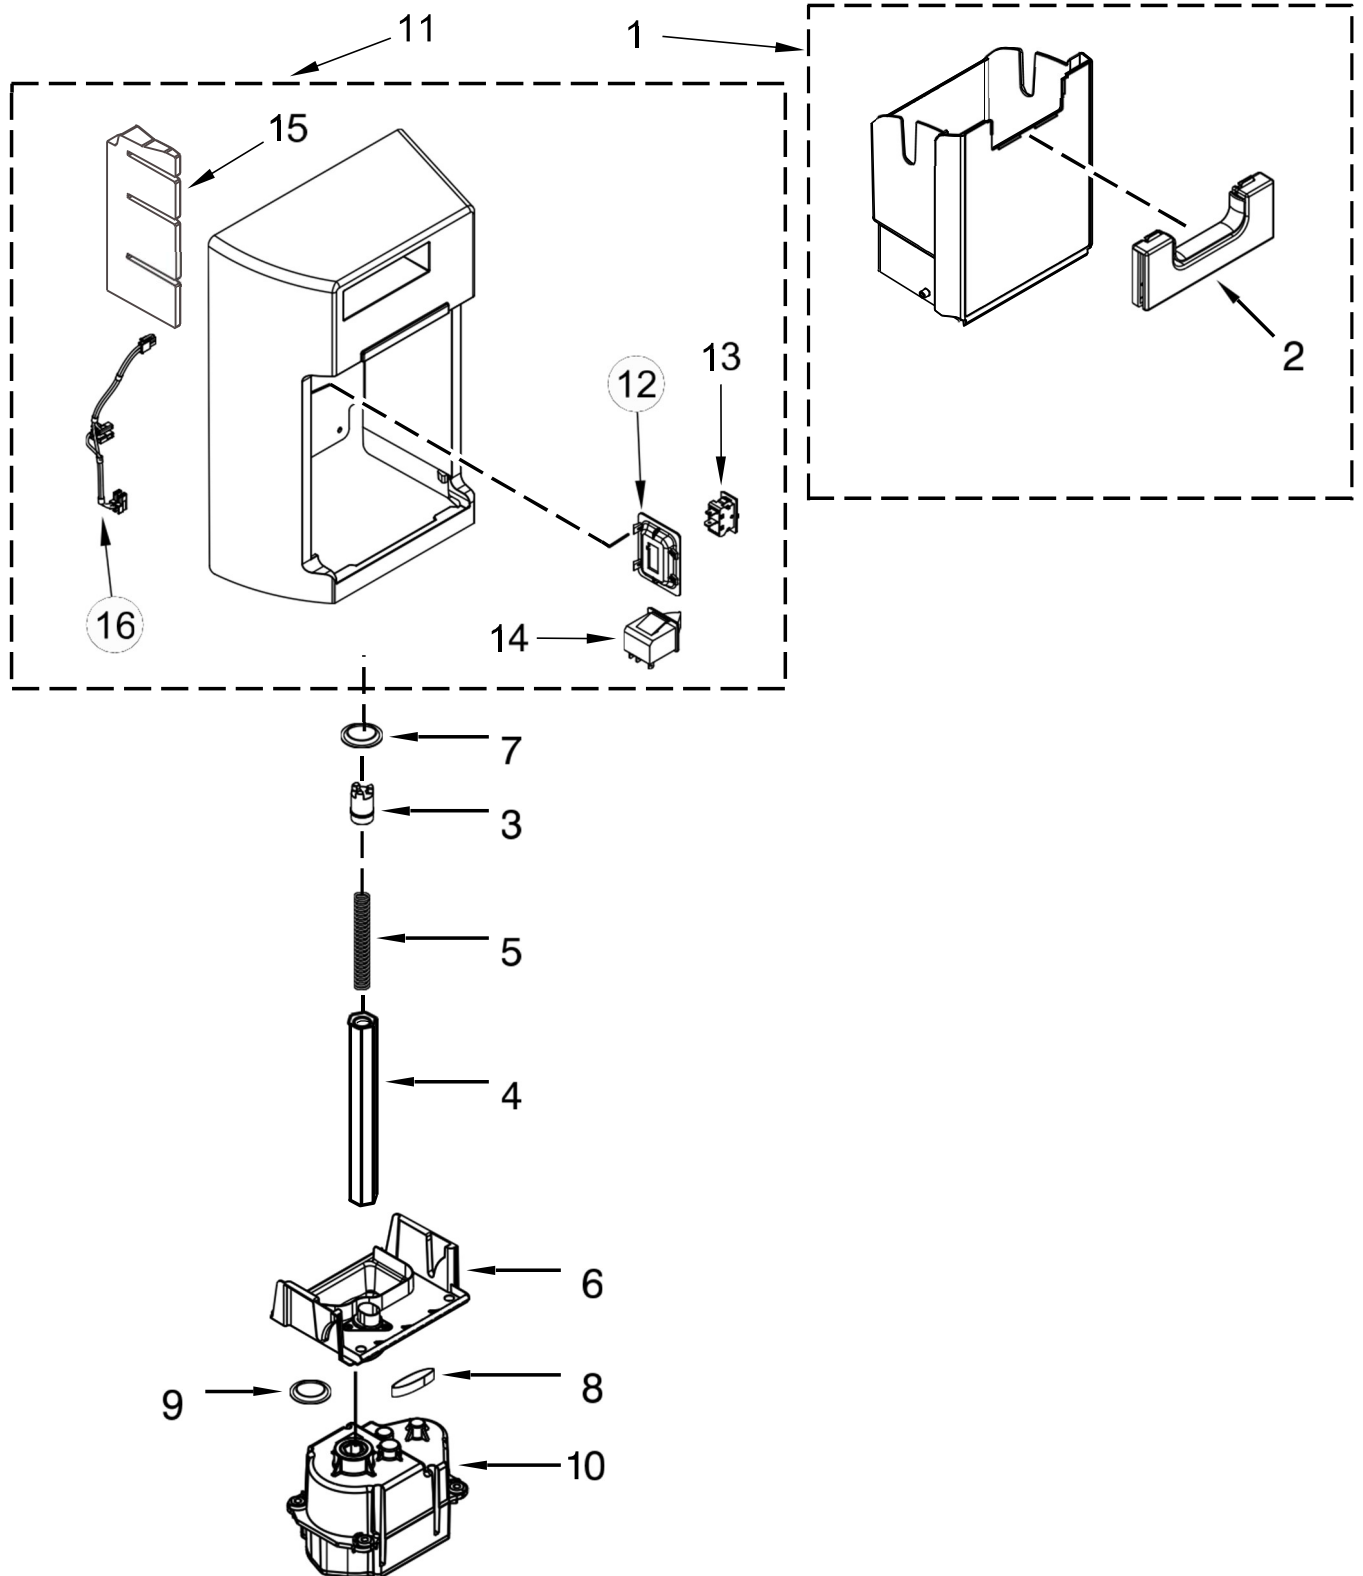

Illus.

<u>No.</u>	<u>Part No.</u>	<u>Description</u>
1	W10774957	Ice Container (Complete)
2	W10693542	Assembly, Latch
3	2220458	Coupling, Bottom
4	W10258544	Shaft, Drive
5	W10754509	Spring, Coupling
6	W10293211	Assembly, Mounting Plate

Illus.

<u>No.</u>	<u>Part No.</u>	<u>Description</u>
7	2198628	Seal
8	W10291905	Gasket
9	2212370	Washer
10	W11117906	Motor, Dispenser
11	W10669473	Cover, Container
12	W10691248	Plate, Switch

Illus.

<u>No.</u>	<u>Part No.</u>	<u>Description</u>
13	W10666871	Rocker, Switch
14	W10847849	Switch, Rocker Arm
15	W10749467	Filler, EPS, IM Cover
16	W10646076	Assembly, Wire Jumper Switch