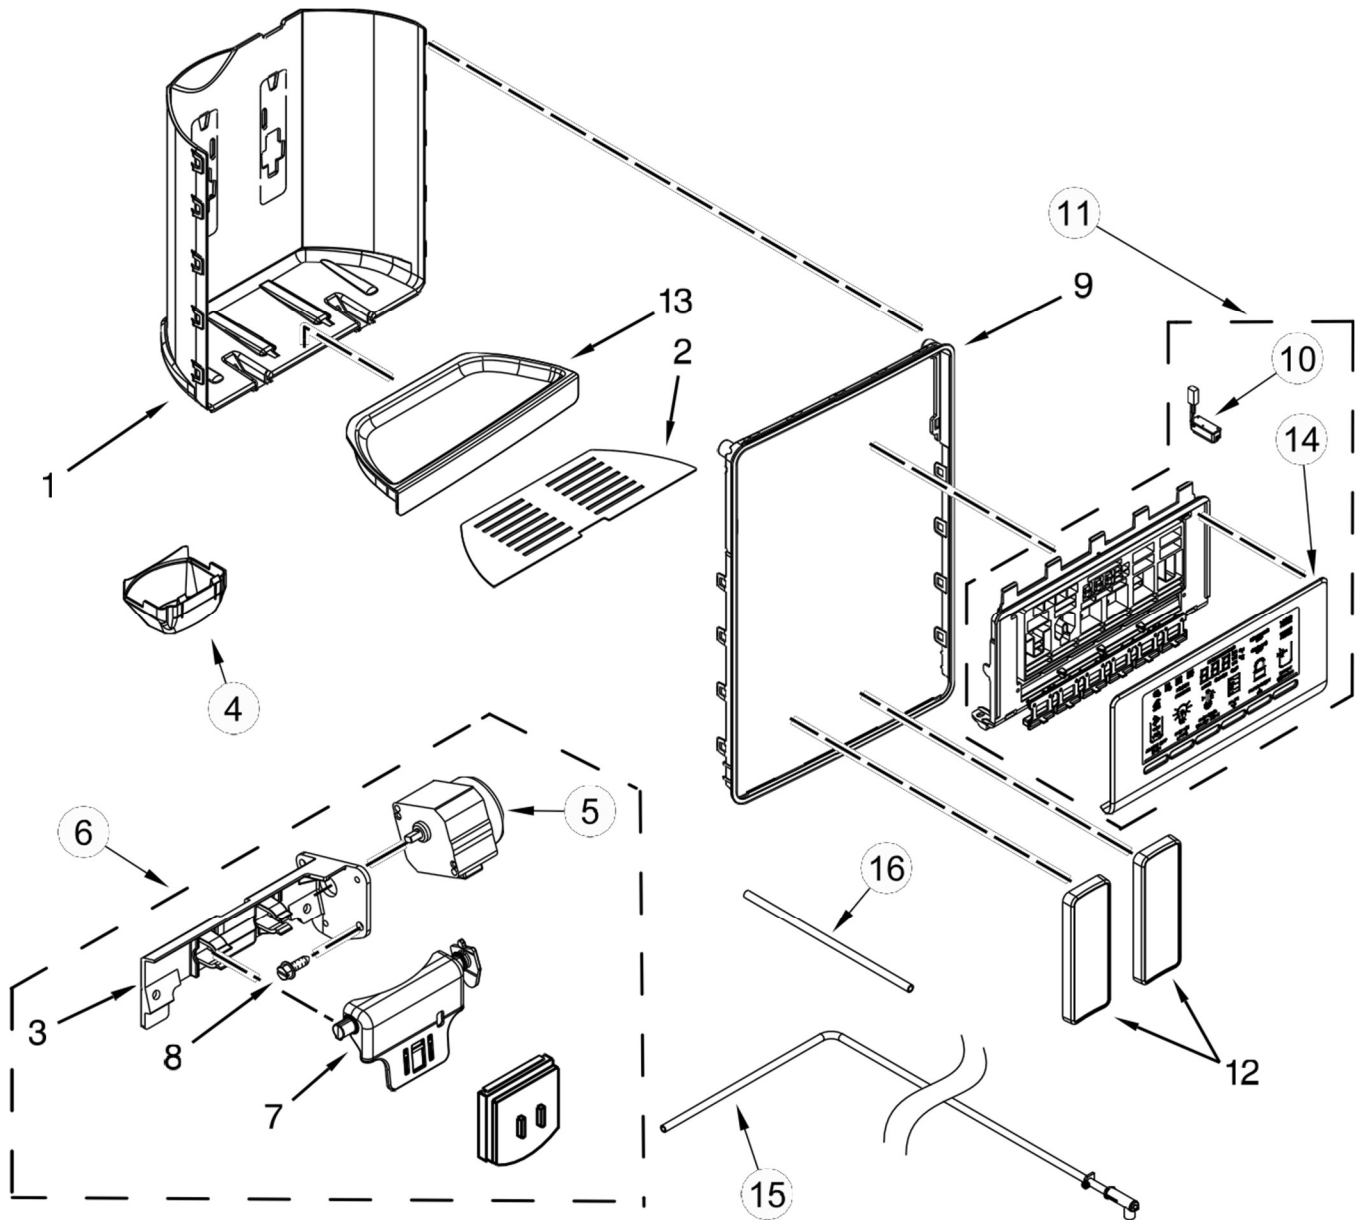

Illus.

No.   Part No.   Description

1	False Wall, Dispenser W10276228 Grey
2	Grate, Drip TrayW10276223 Grey
3	W10174827 Bracket, IceDoor
4	W10435760 Guide, Ice
5	W10205978 Motor,Dispenser
6	W10781993 Assembly,Separator
7	W10346124 Support, IceDoor

Illus.

No.   Part No.   Description

8	4449745 Screw
9	Ring, Trim W10276227 Grey
10	N/A LED
11	W10758681 User InterfaceAssembly
12	Pad, Ice and WaterW10370594 Grey
13	Tray,Drip W10276224 Grey

Illus.

No.   Part No.   Description

14	Cover, Front W10276229 White
15	W10386778 Assembly, Water Fitting
16	W10691730 Tube,Water