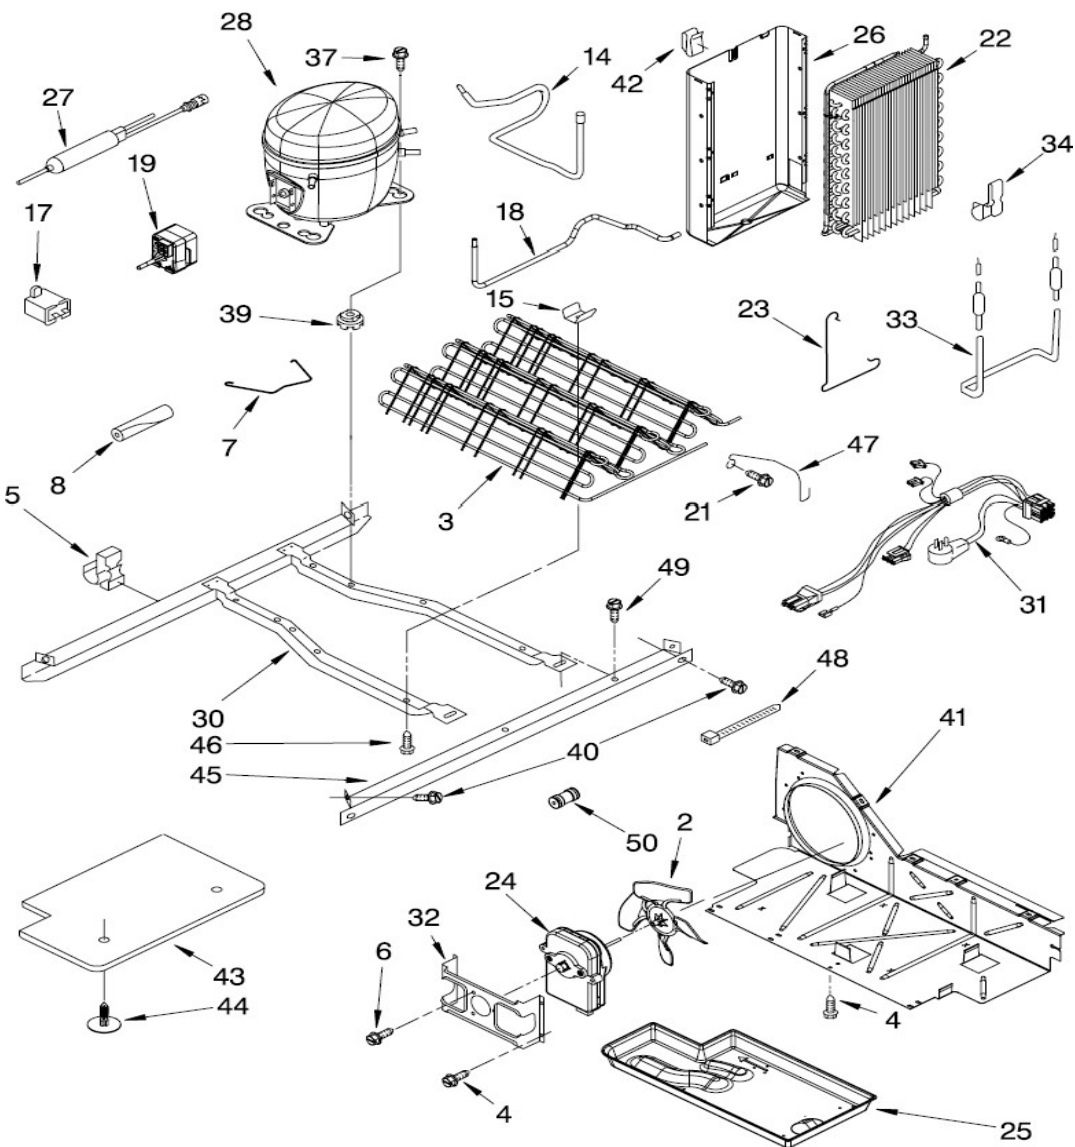

Distribuidor Autorizado

SurteRápido.com

Venta de Refacciones
Electrodomesticas

Refrigerador Whirlpool WD2003D00