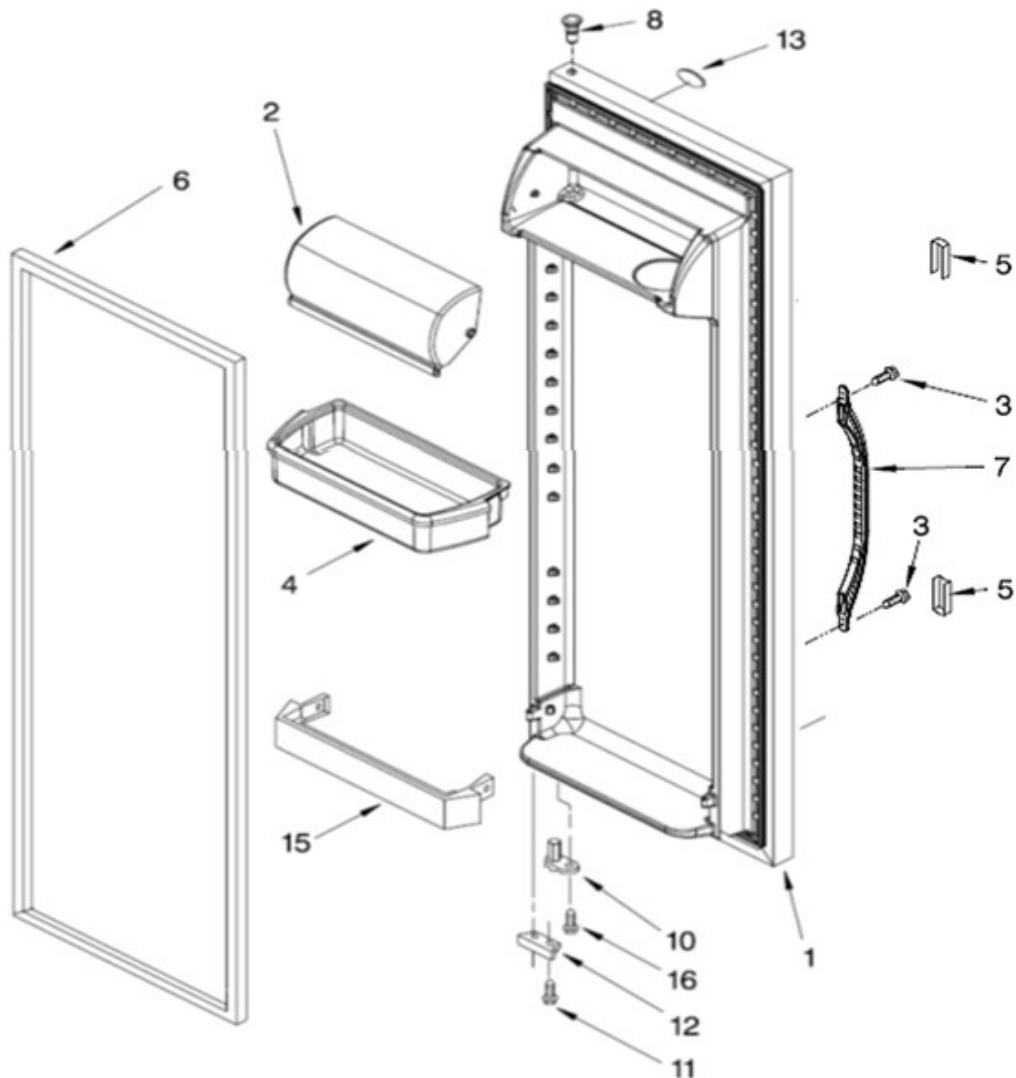

Distribuidor Autorizado

SurteRápido.com

Venta de Refacciones
Electrodomesticas

Refrigerador Whirlpool WD2003D00