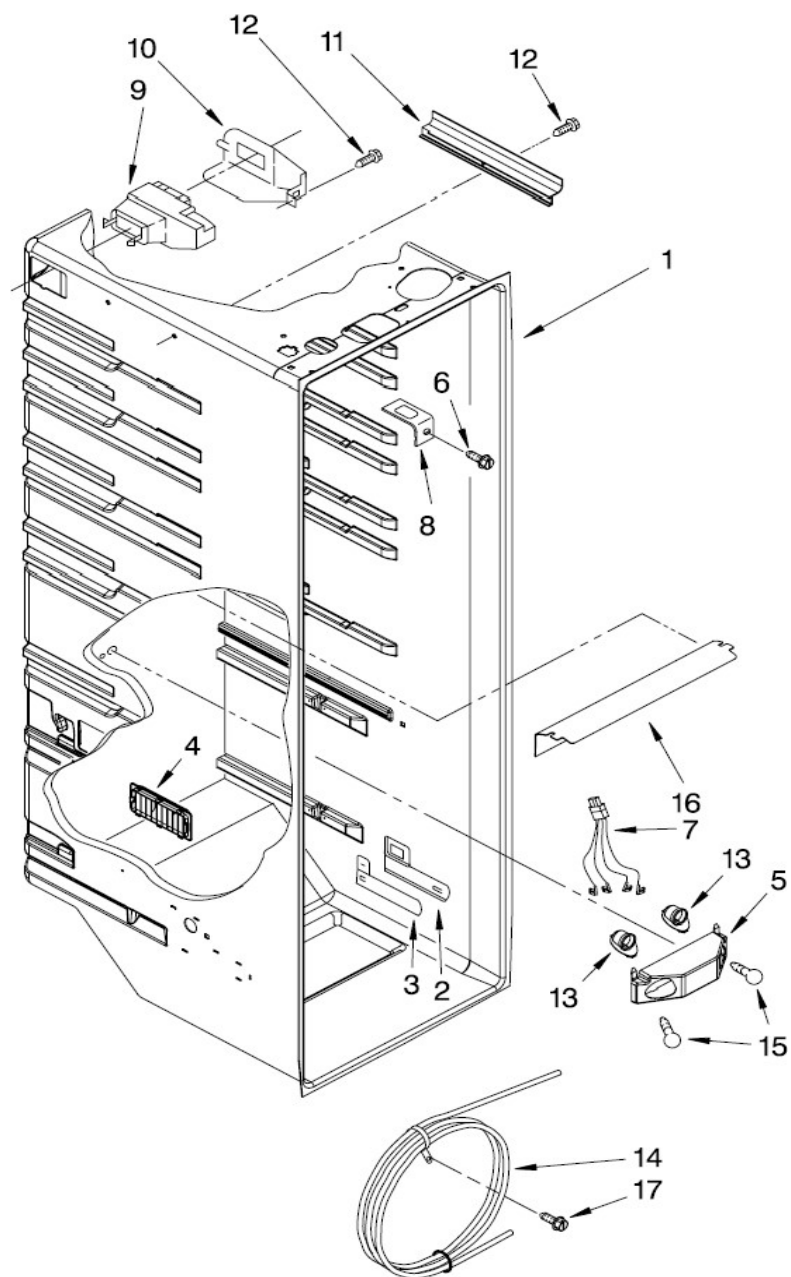

Distribuidor Autorizado

SurteRápido.com

Venta de Refacciones
Electrodomesticas

Refrigerador Whirlpool WD2003D00