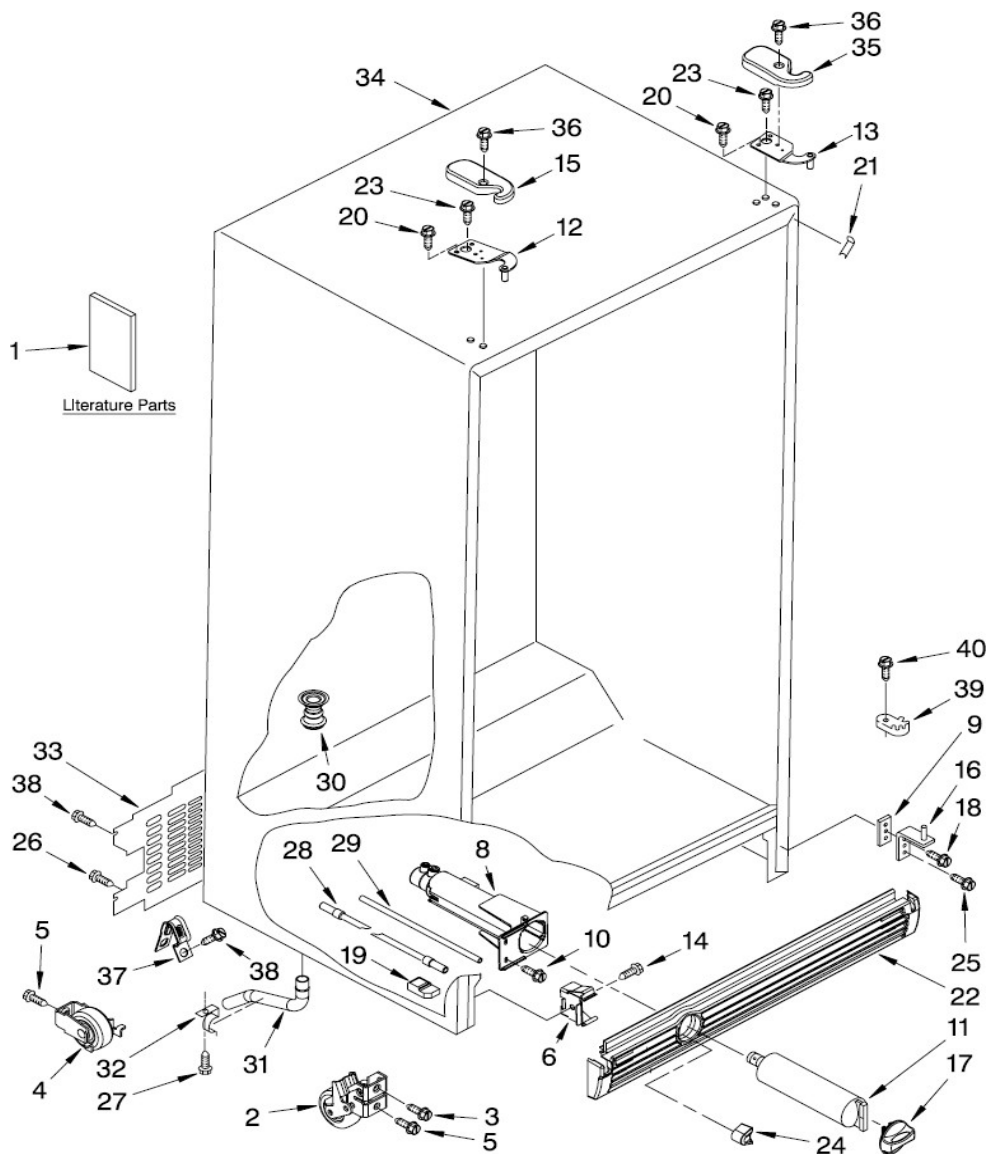

Distribuidor Autorizado

SurteRápido.com

Venta de Refacciones
Electrodomesticas

Refrigerador Whirlpool WD2003D00

Refrigerador Whirlpool WD2003D00

No. Ilus.	DESCRIPCIÓN	No. de Parte
1	Literature Parts	*****
2a	Front Roller Right	W10327665
2b	Front Roller Left	W10327666
4	Roller (Rear)	W10327667
5	Screw	*****
6	Clip Grille	2155013
8	Housing water filter	W10121138
9	Shim	*****
10	Screw	*****
11	Water Filter	4396710
12	Hinge Top FC	W10287685
13	Hinge Top RC	W10287684
14	Screw	*****
15	Hinge cover	2203407B
16	Hinge bottom	W10251408
17	Cap water	2260502B
18	Screw	*****
19	Block housing support	2260519
20	Screw	*****
21	Filler wrapper	W10283960
22	Grille	W10283953
23	Screw	*****
24	Button water filter	2260503B
25	Screw	*****
26	Screw	*****
27	Screw	*****
28	Tube filter inlet	*****
29	Tube filter outlet	*****

Refrigerador Whirlpool WD2003D00

No. Ilus.	DESCRIPCIÓN	No. de Parte
30	Drain fitting	2304888
31	Extension tube	*****
32	Clip drain tube	*****
33	Cover unit	2304898
34	Cabinet (not servicable)	*****
35	Hinge cover RC	2203408B
36	Screw	*****
37	Clamp service cord	*****
38	Screw	*****
39	Door closer lower cam	2155311
40	Screw	*****