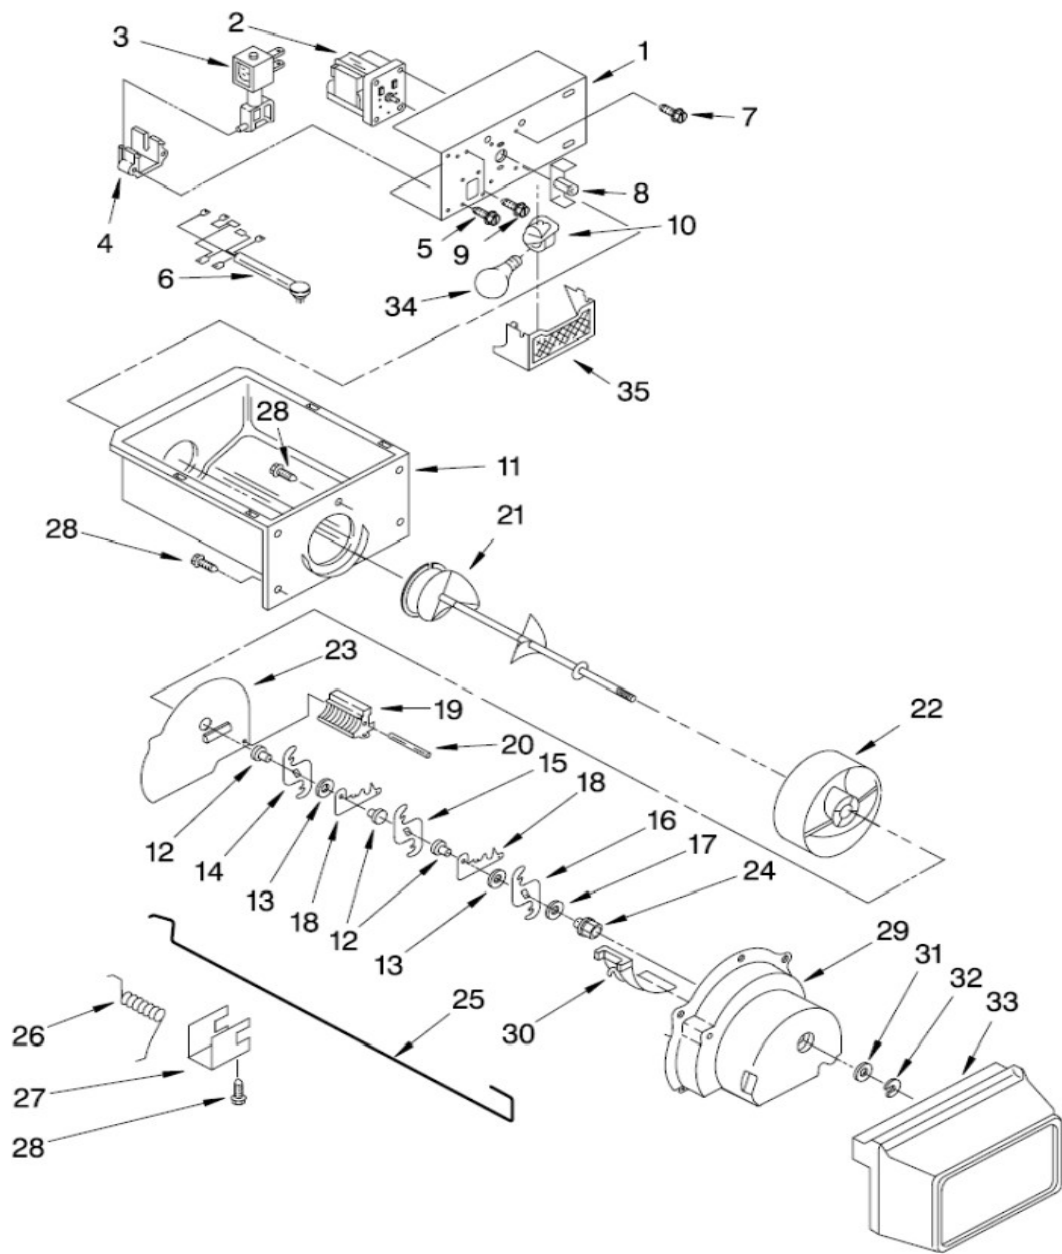

Distribuidor Autorizado

SurteRápido.com

Venta de Refacciones
Electrodomesticas

Refrigerador Whirlpool WD2003D00