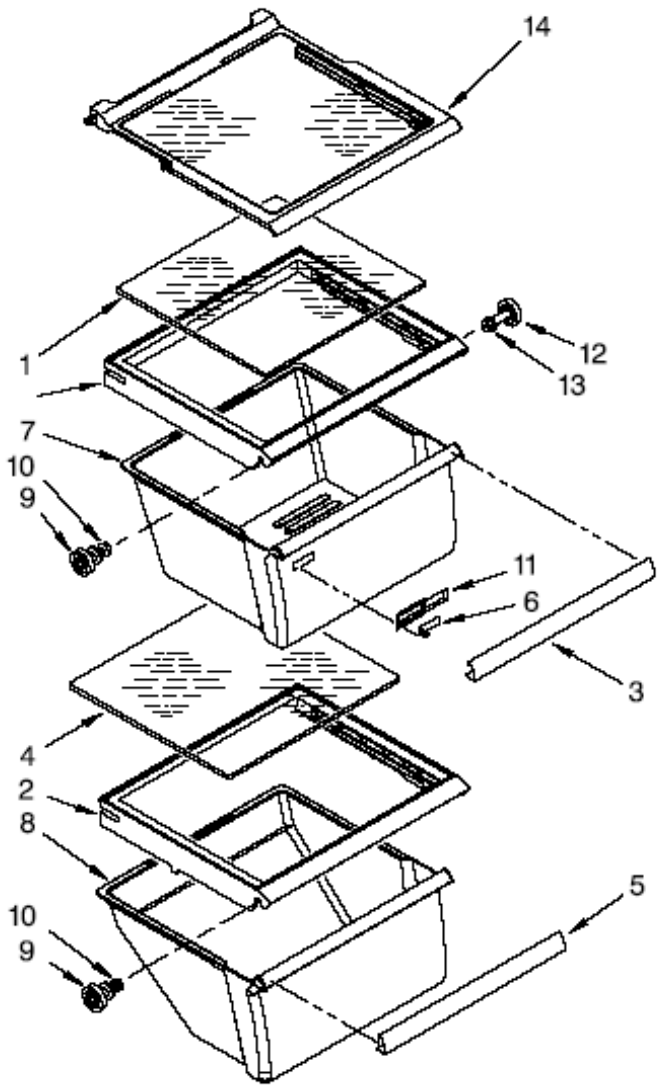

WD2020L00 CAJONES