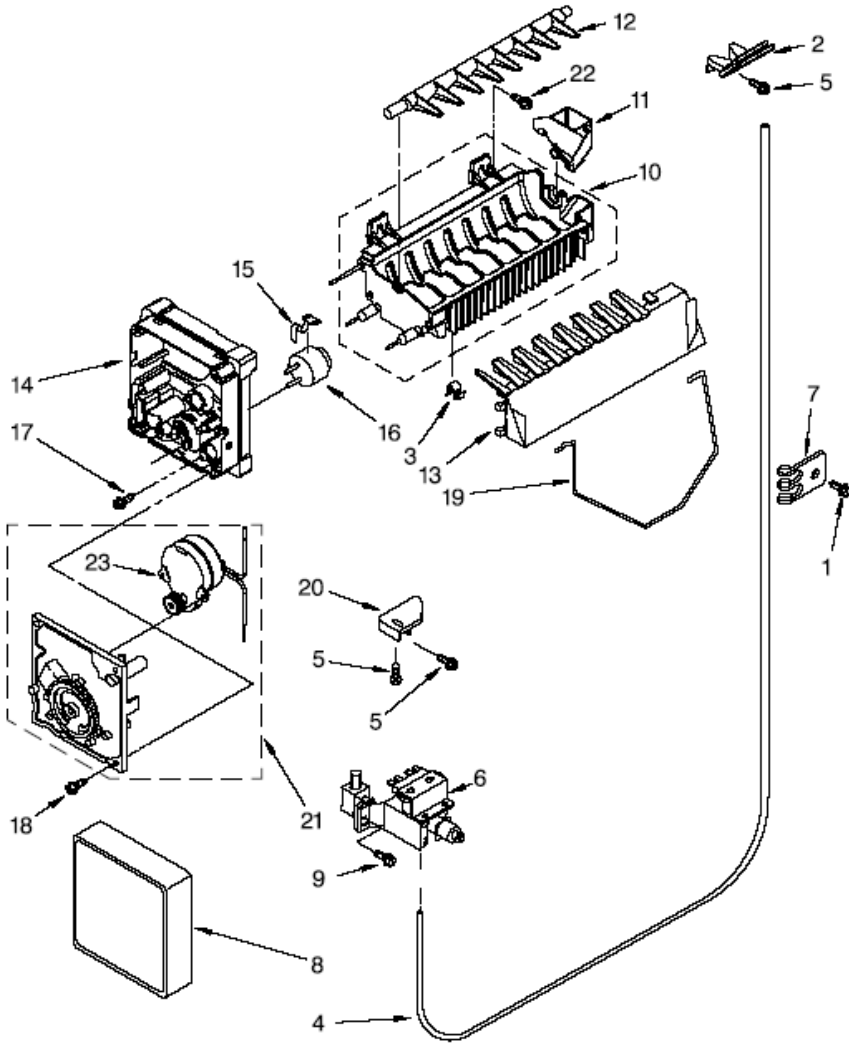

WD2020L00 ICE MAKER