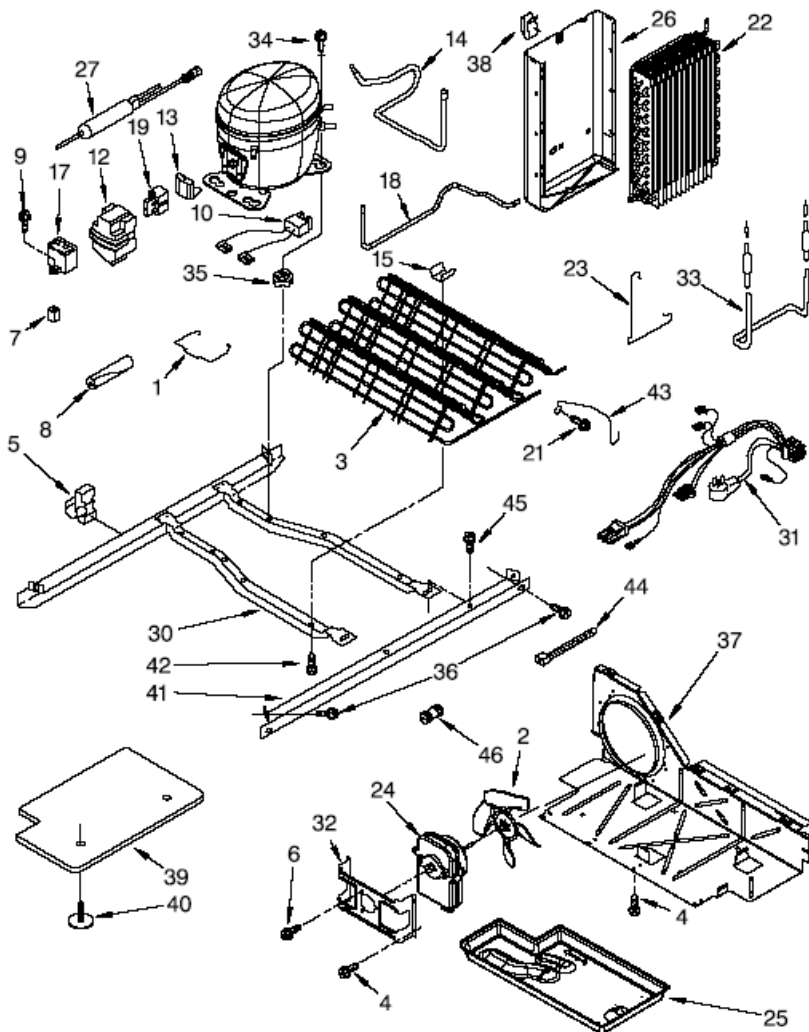

Distribuidor Autorizado

SurteRápido.com

Venta de Refacciones
Electrodomesticas

WD2020L00 SISTEMA SELLADO