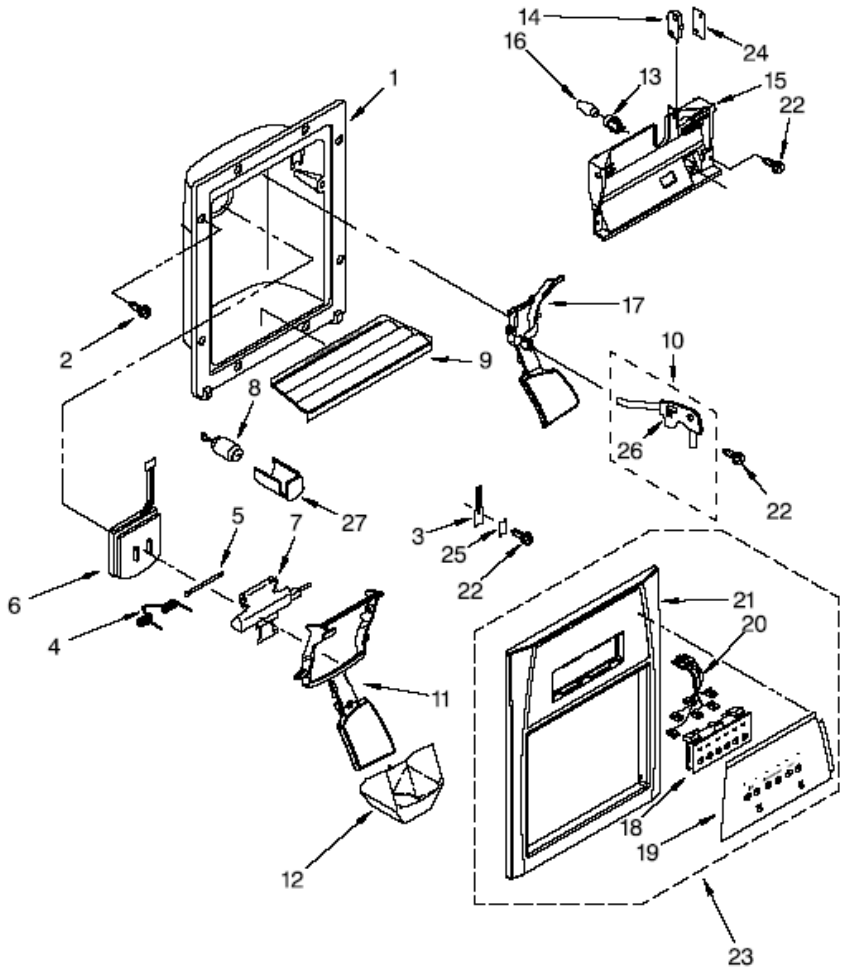

WD2020L00 DISPENSADOR