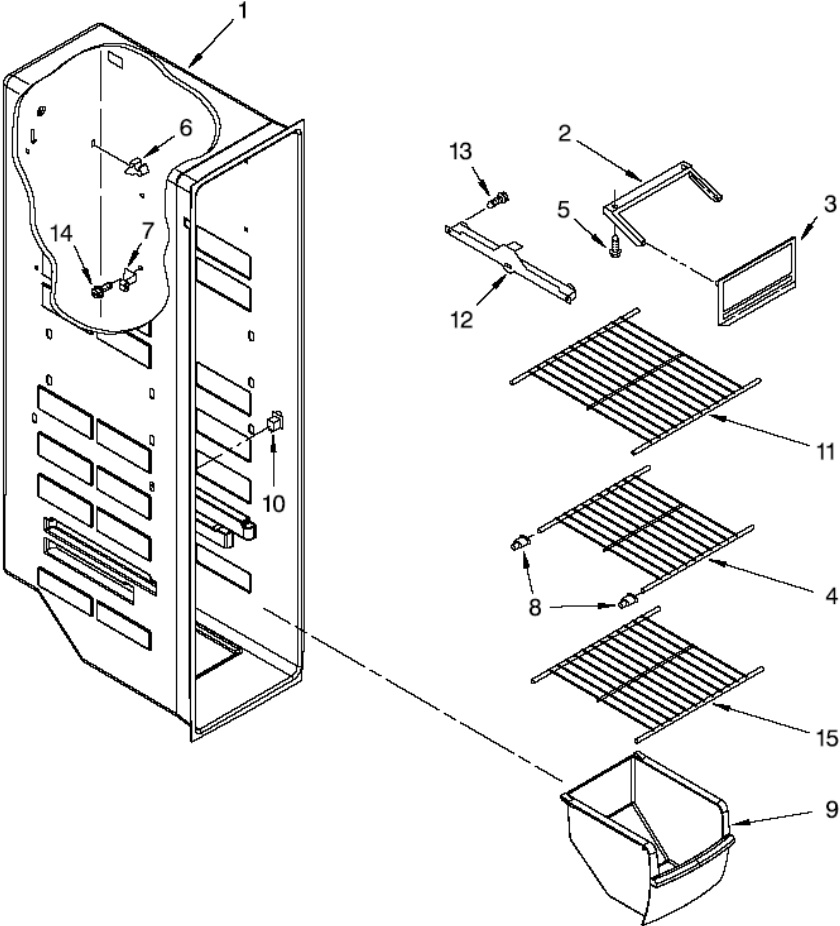

WD2020L00 CAJONES

WD2020L00 CAJONES

1	2179259	GLASS, COVER
2	2209698	COVER, CRISPER
3	2255592	TRIM,PAN
4	2179259	GLASS, COVER
5	2179234	TRIM, MEAT PAN
6	2182757	SLIDE, HUMIDITY CONTROL
7	2188653	CRISPER PAN
8	2188724	MEAT PAN
9	2196485	STUD ASSEMBLY
10	***	SCREW
11	W10175967	HOUSING, HUMIDITY CONTROL
12	2196483	STUD ASSEMBLY
13	***	SCREW
14	2309524	SHELF ASSEMBLY SPILLGUARD
15	2209699	COVER MEAT PAN CRISPER

WD2020L00 LINER CONGELADOR

WD2020L00 LINER CONGELADOR

1	***	LINER (NOT A SEVICEABLE PART)
2	1115380	SLIDE, ICE DOOR
3	2171712	DOOR, ICE COMPARTMENT (INCLUDES 2)
4	2309632	SHELF, WIRE
5	***	SCREW
6	842534	CLIP, AIR DUCT
7	2196485	SUPPORT, STUD
8	W10130299	CUP, SHELF MOUNTING
9	2309758	FREEZER BIN
10	1115373	SWITCH, ROCKER ARM
11	2309633	SHELF, WIRE
12	1119237	SLIDE, CONTAINER LEFT SIDE
12	1119293	SLIDE, CONTAINER RIGHT SIDE
13	***	SCREW
14	***	SCREW
15	2309634	SHELF, WIRE