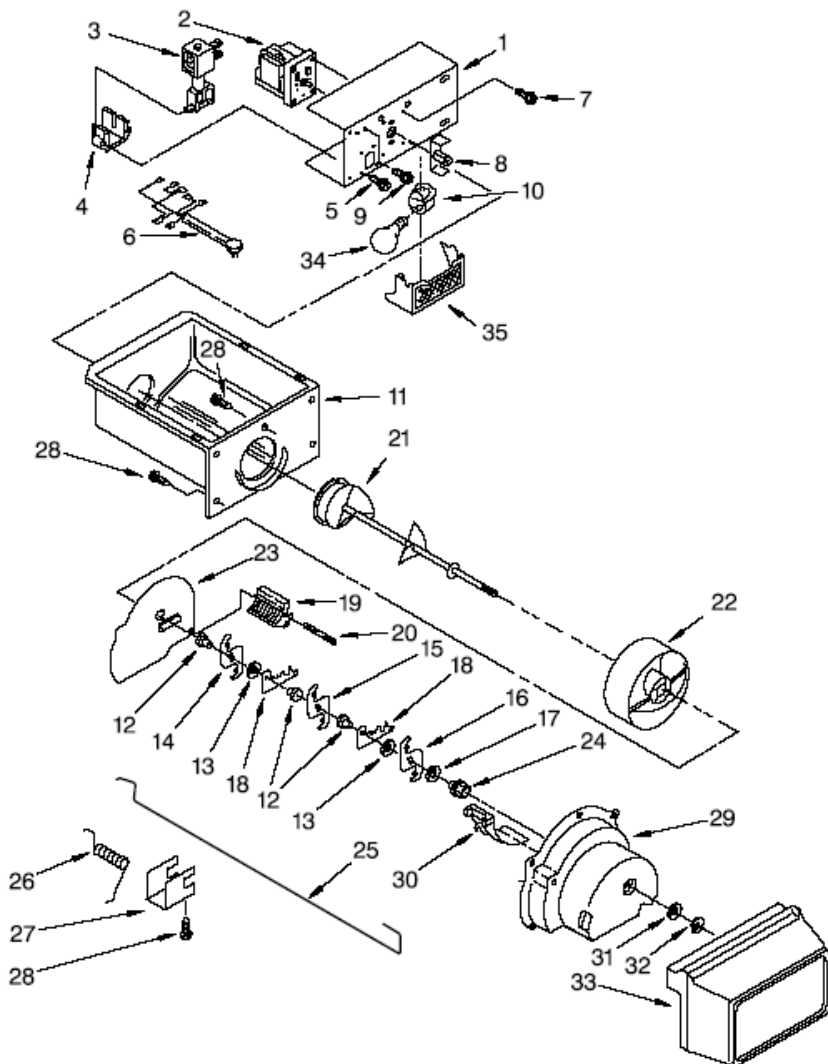

Distribuidor Autorizado

SurteRápido.com

Venta de Refacciones
Electrodomesticas

WD2020L00 CONTENEDOR