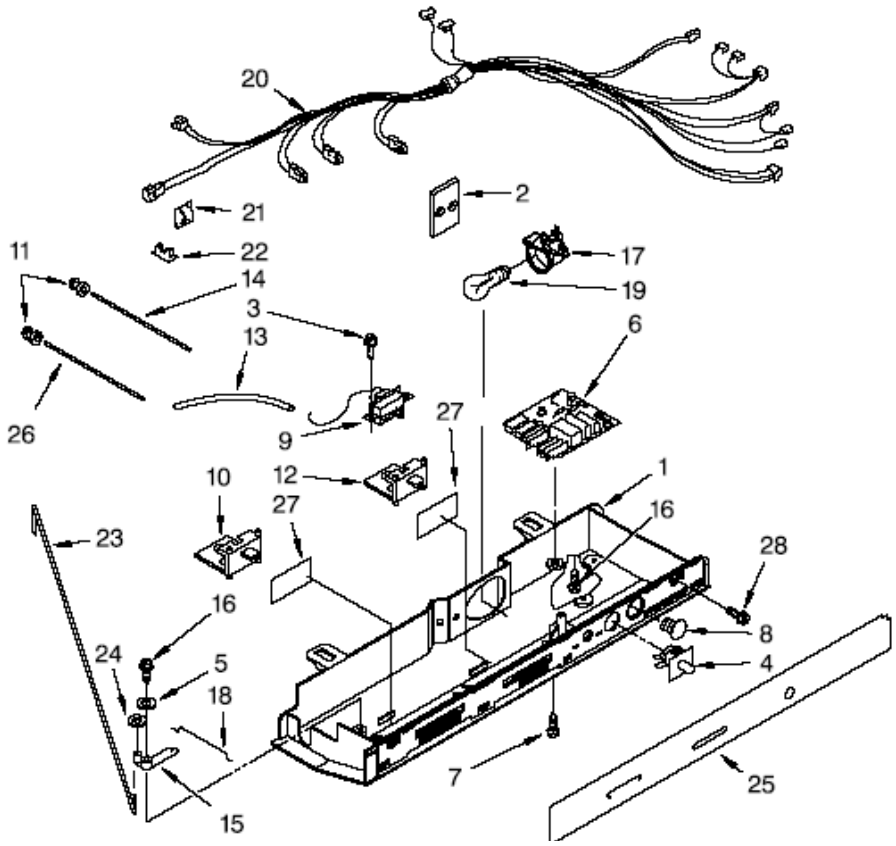

WD2020L00 CONTROL

WD2020L00 CONTROL

1	2181738	CONTROL BOX
2	2172931	HEAT SHIELD
3	***	SCREW
4	2149705	SWITCH, LIGHT
5	489203	SPRING WASHER
6	2303824	CONTROL BOARD ASSEMBLY
7	***	SCREW
8	940014	HOLE PLUG
9	2315562	THERMOSTAT
10	2181741	SLIDE, AIR CONTROL
11	2172906	GROMMET, LIGHT BAR
12	2161466	SLIDE, THERMOSTAT
13	2196001	TUBE BARRIER
14	2179920	LIGHT BAR (RC)
15	2161306	PIVOT ARM
16	***	SCREW
17	2162085	LIGHT SOCKET
18	2161307	CONNECTING ROD, SHORT
19	527949	LIGHT BULB
20	2310533	CONTROL BOX HARNESS
21	1115374	CLIP, WIRING
22	1115375	CLIP, WIRING
23	2161308	CONNECTING ROD
24	489391	FASTNER, PUSH-ON
25	2311429	COVER, CONTROL BOX
26	2179921	LIGHT BAR (FC)
27	2175513	WINDOW
28	***	SCREW