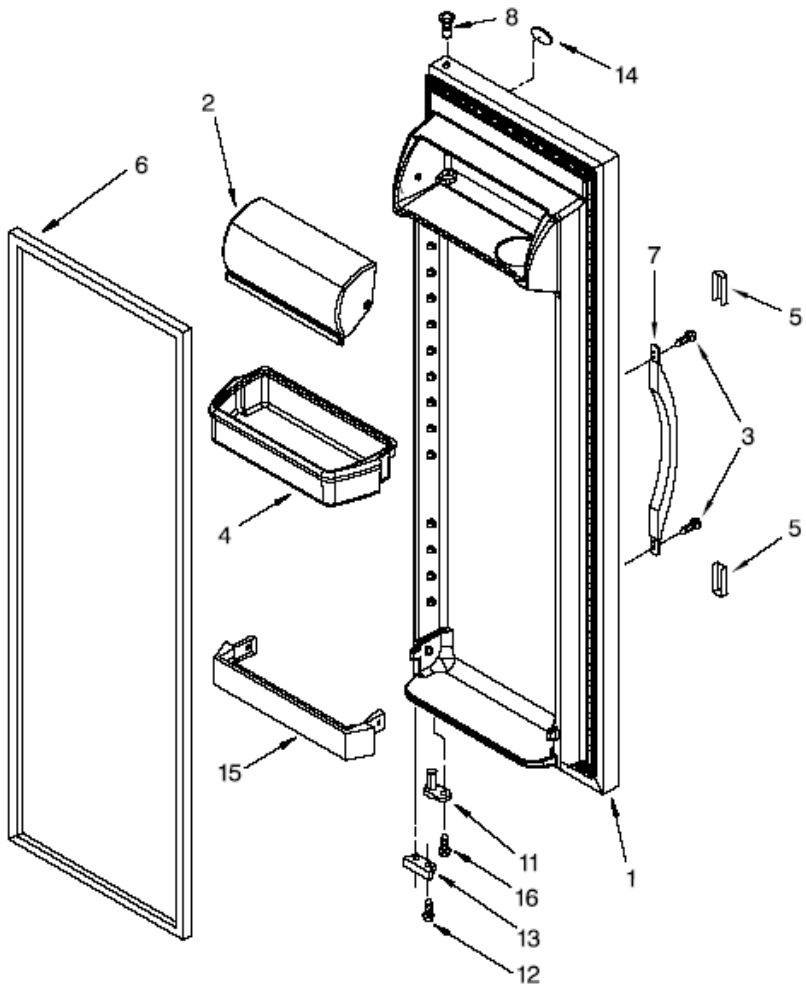

32	489236	RETAINER RING
33	2171709	FRONT COVER,ICE CONTAINER
34	527949	LIGHT BULB
35	2171706	LIGHT LENS,DISPENSER
100	W10192854	ICE CONTAINER (COMPLETE)

WD2020L00 PUERTA REFRIGERADOR