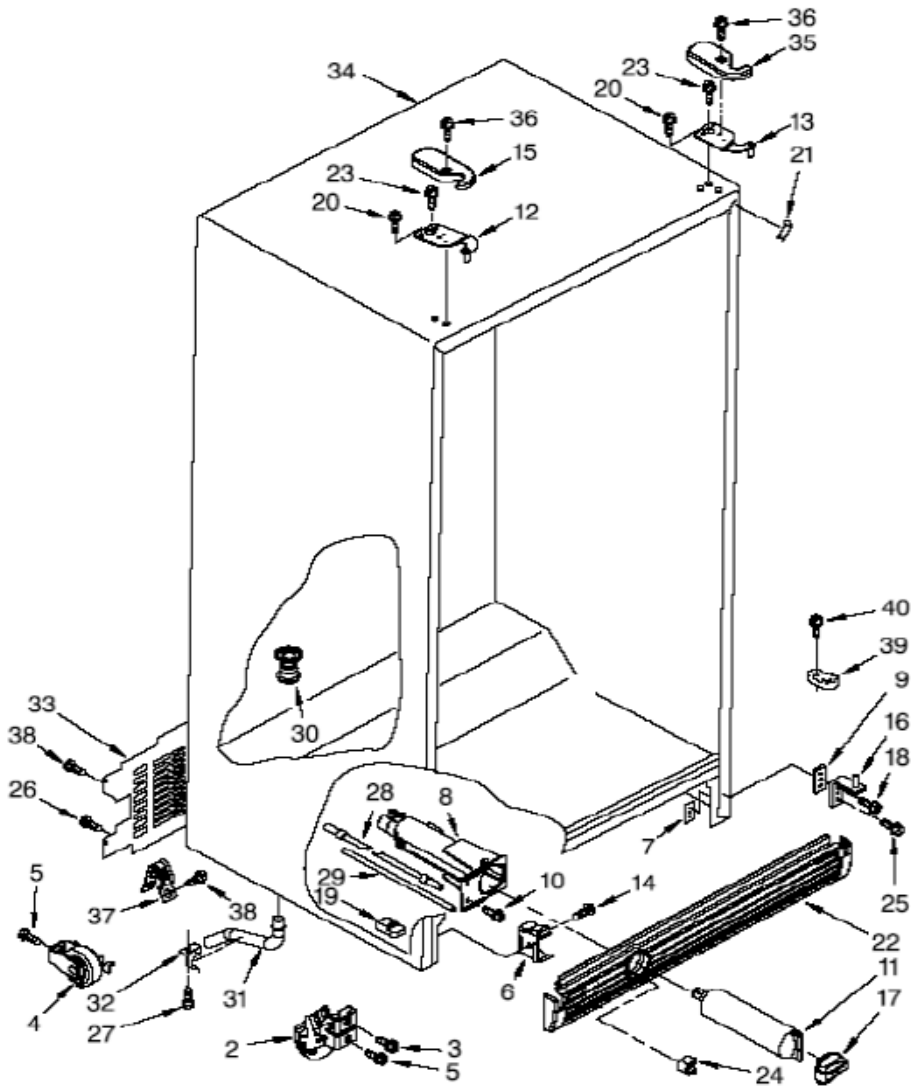

WD2020L00 GABINETE

WD2020L00 GABINETE

2	2174748	FRONT ROLLER
3	***	SCREW
4	2196236	ROLLER (REAR)
5	***	SCREW
6	2155013	CLIP GRILLE
7	2304249	PLATE SCREW
8	***	HOUSING WATER FILTER
9	2209697	SHIM
10	***	SCREW
11	***	WATER FILTER
12	2203770	HINGE TOP FC
13	2203771	HINGE TOP RC
14	****	SCREW
15	2203407B	HINGE COVER FC
16	2217075	HINGE BOTTOM
17	****	CAP WATER
18	****	SCREW
19	****	BLOCK HOUSING SUPPORT
20	****	SCREW
21	2201017	FILLER WRAPPER
22	2198469B	GRILLE
23	****	SCREW
24	****	BUTTON WATER FILTER
25	****	SCREW
26	****	SCREW
27	****	SCREW
28	****	TUBE FILTER INLET
29	****	TUBE FILTER OUTLET
30	2304888	DRAIN FITTING
31	2304937	EXTENSION TUBE
32	****	CLIP DRAIN TUBE