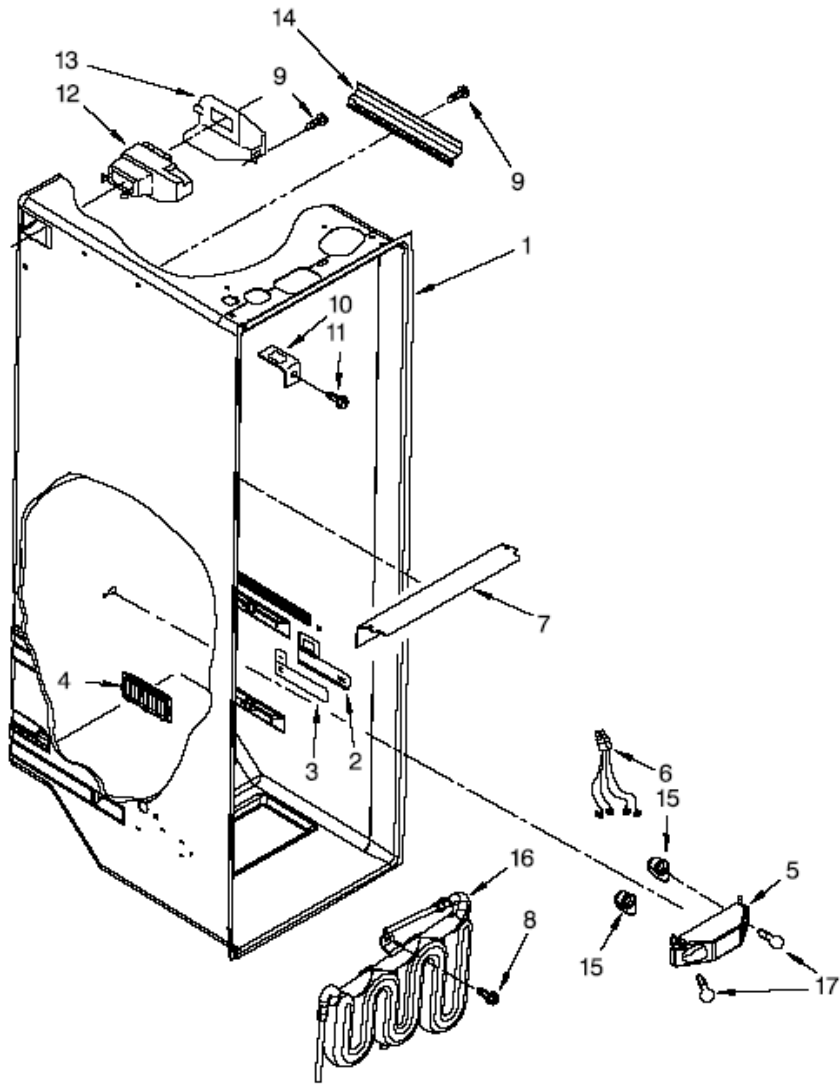

33	2220757	COVER UNIT
34	****	CABINET (NOT SERVICIABLE)
35	2203408B	HINGE COVER RC
36	****	SCREW
37	489348	CLAMP SERVICE CORP
38	****	SCREW
39	2155311	DOOR CLOSER LOWER CAM
40	****	SCREW

WD2020L00 LINER REFRIGERADOR