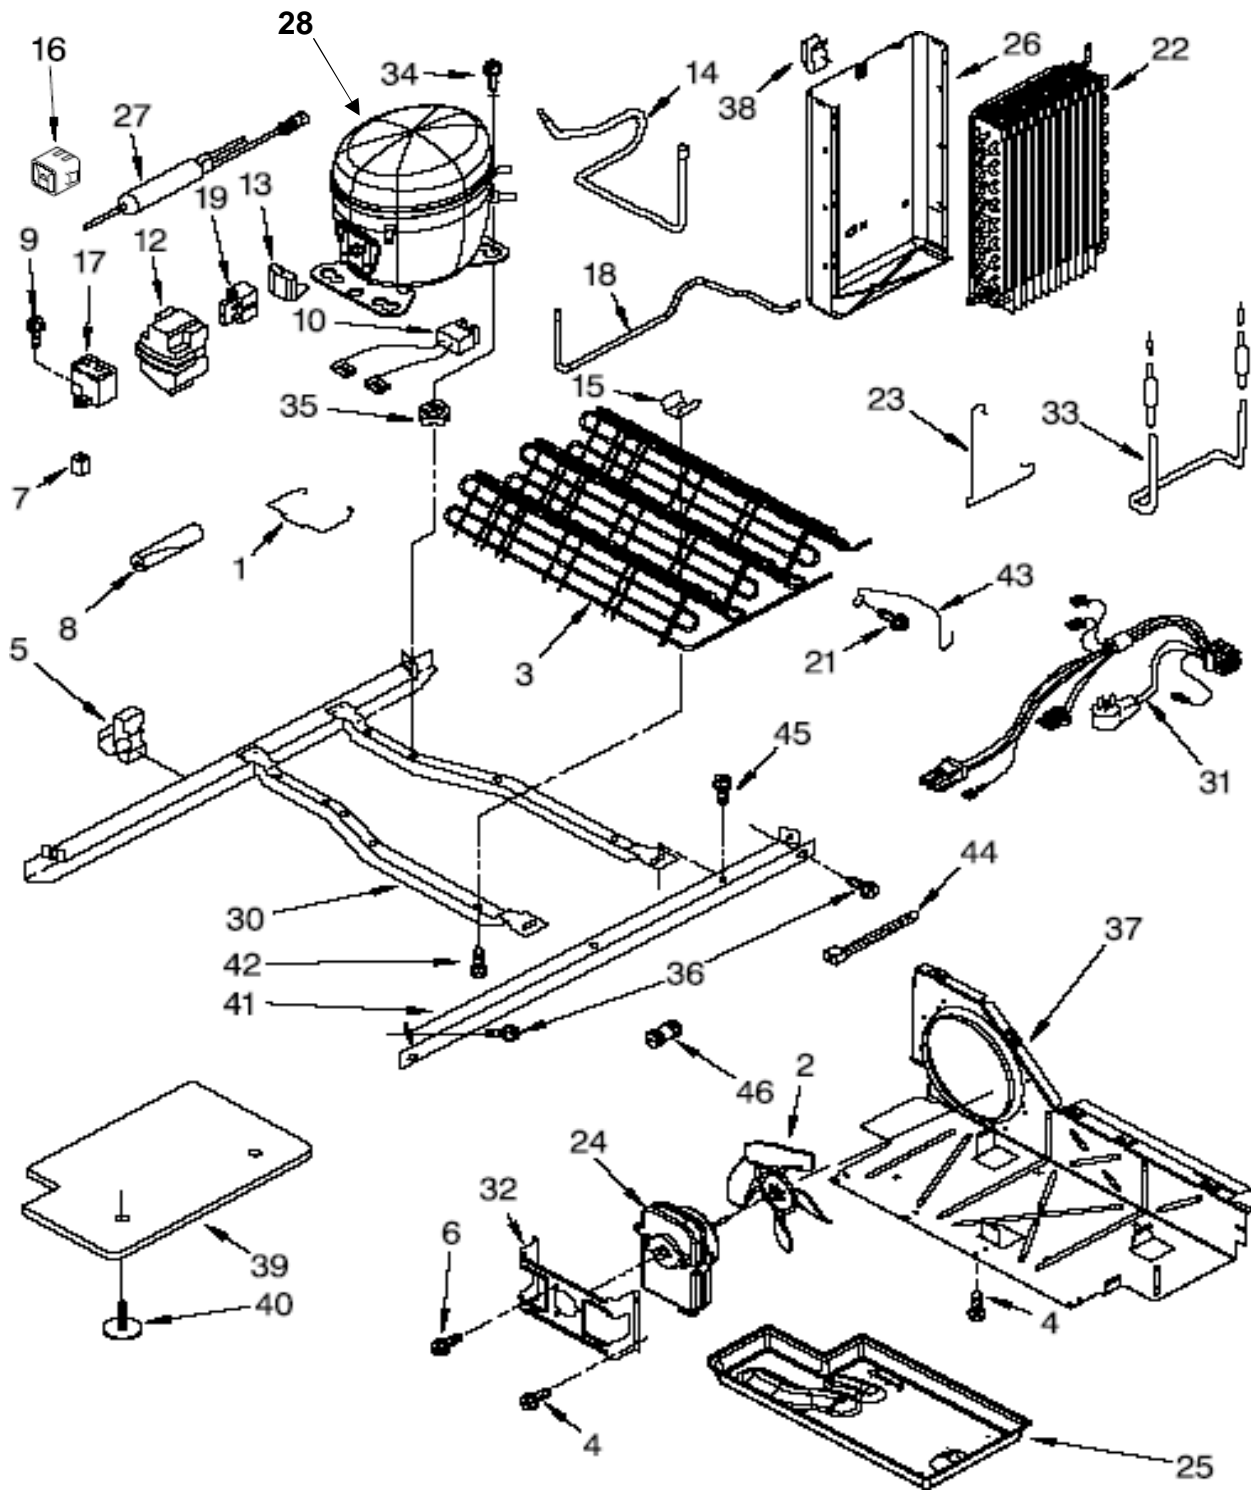

REFRIGERADOR WD2350Q00

Marca	Whirlpool
Capacidad	22 pies
Color	Satina Monocromatico
Sistema Sellado