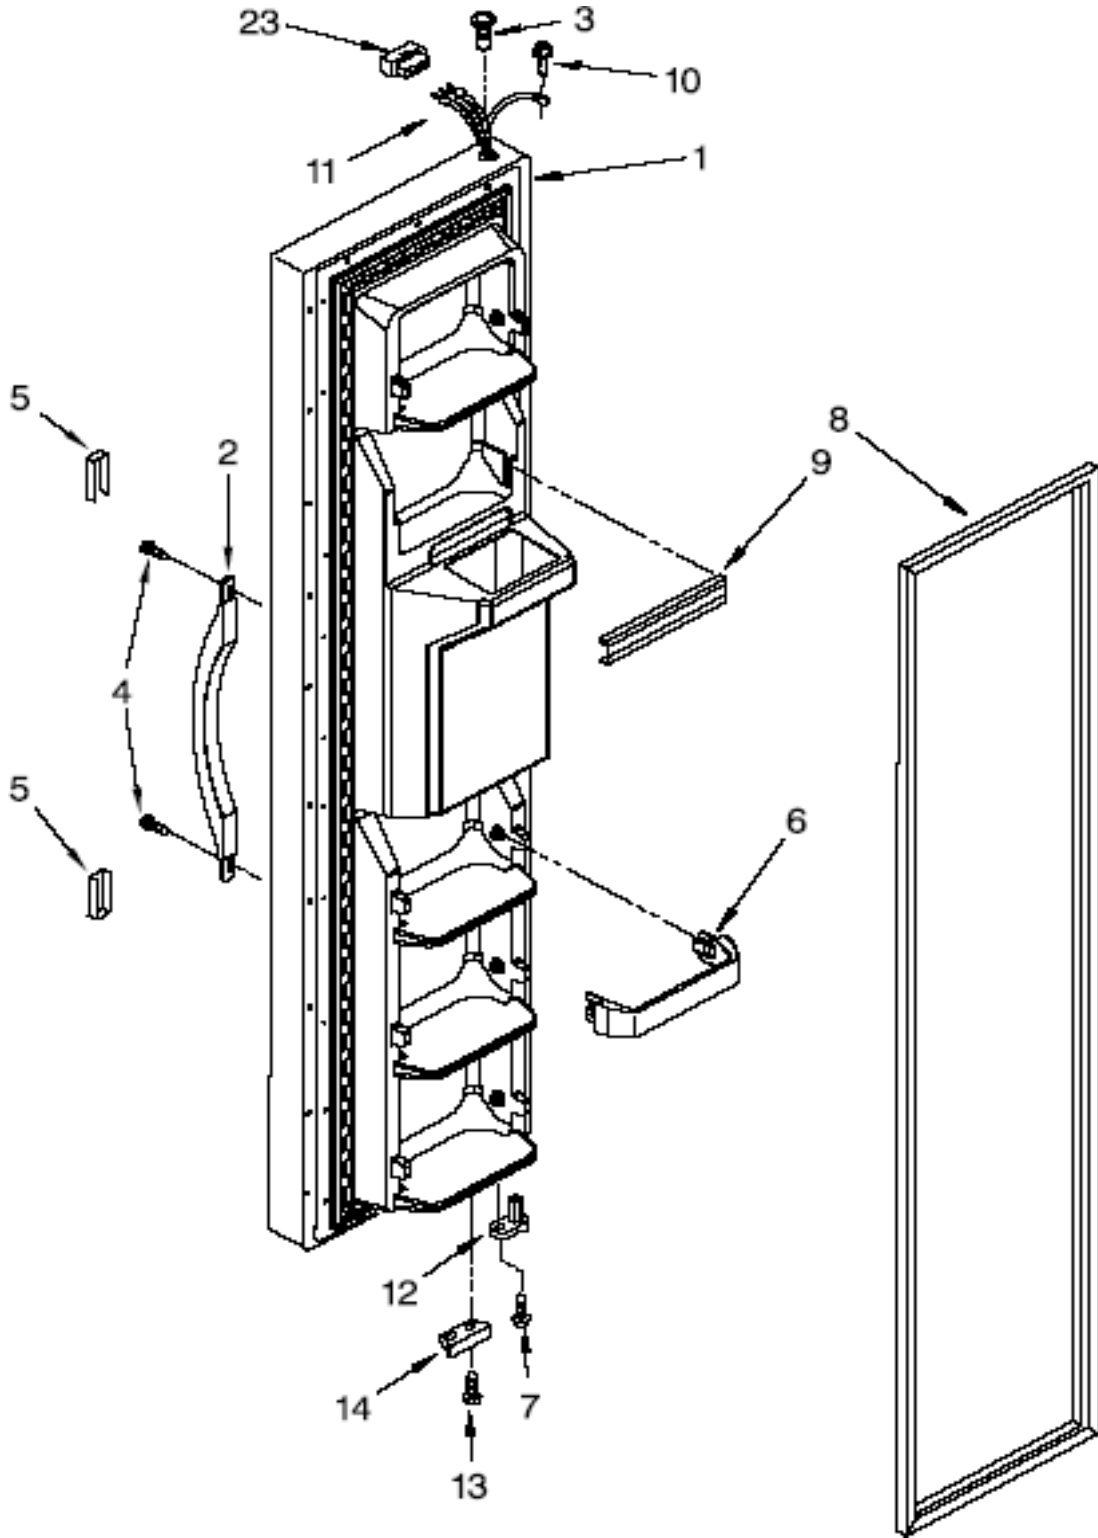

REFRIGERADOR WD2350Q00

Marca	Whirlpool
Capacidad	22 pies
Color	Satina Monocromatico
Puerta Congelador