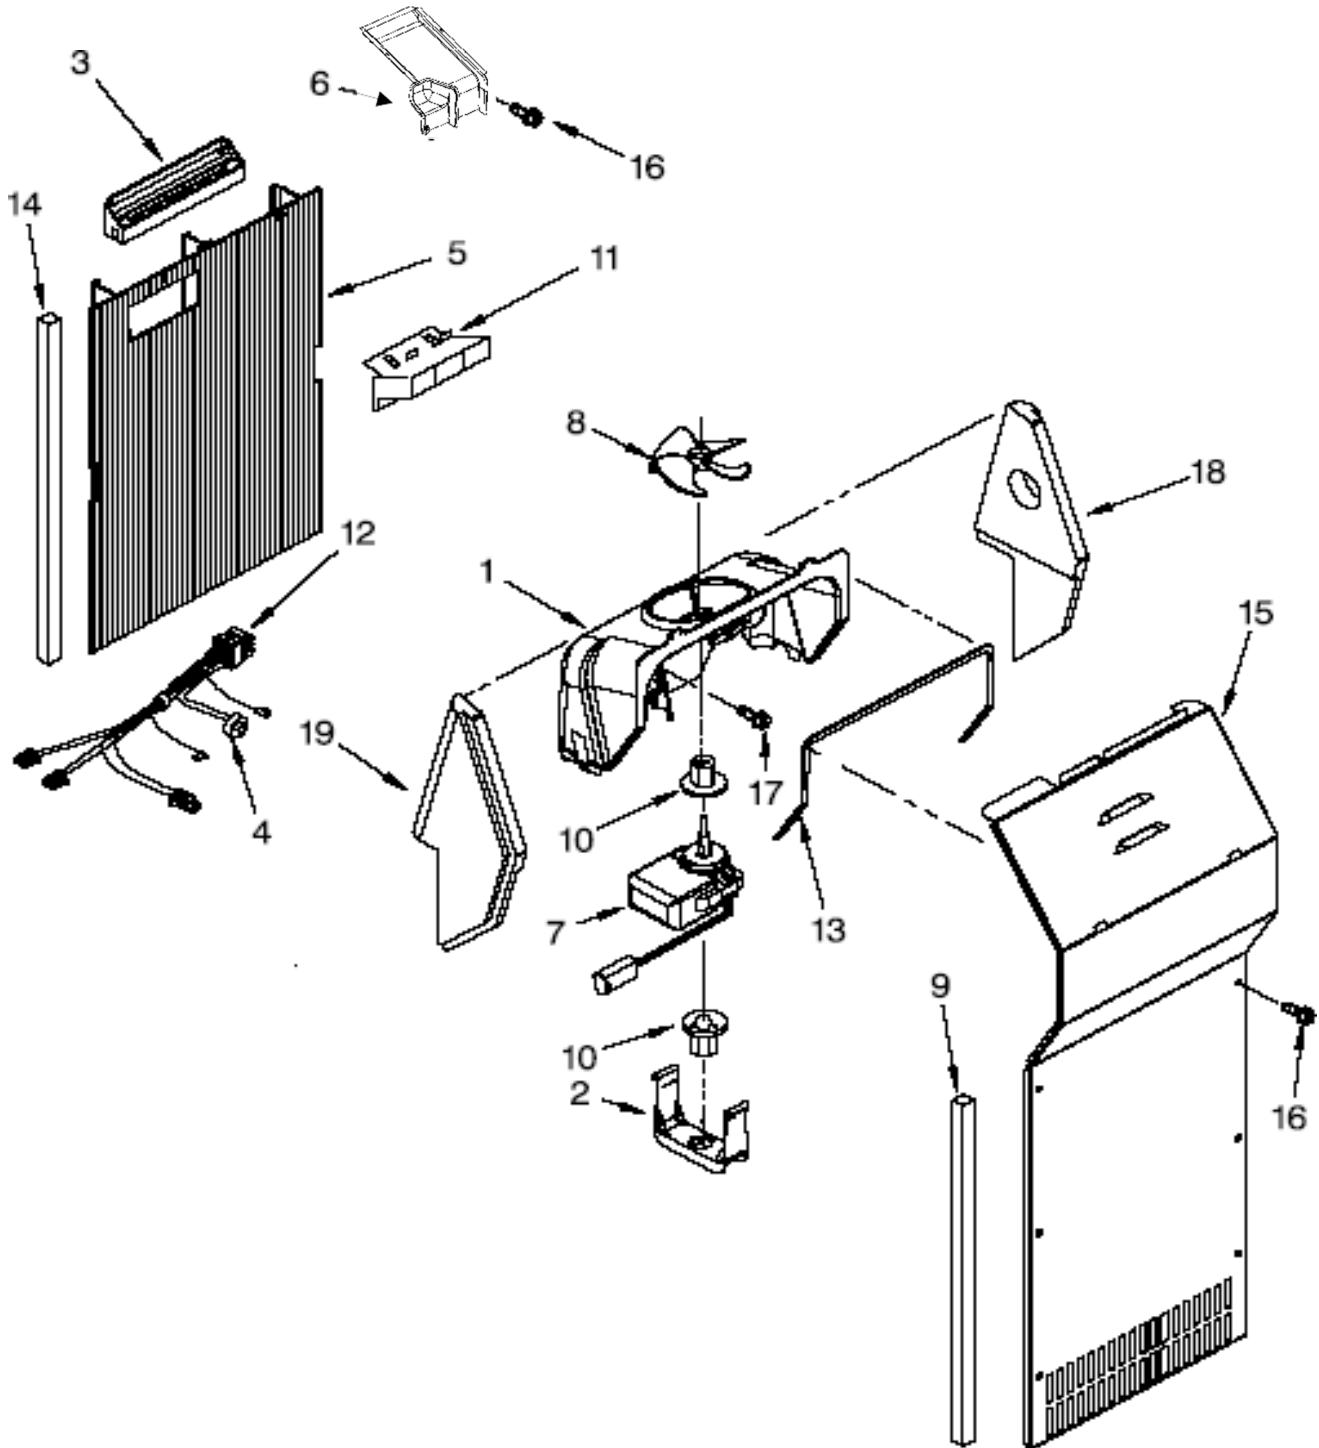

REFRIGERADOR WD2350Q00

Venta de Refacciones
Electrodomesticas

Marca

Whirlpool

Capacidad

22 pies

Color

Satina Monocromatico

Sistema de Aire

REFRIGERADOR WD2350Q00

Marca		Whirlpool	
Capacidad		22 pies	
Color		Satina Monocromatico	
Sistema de Aire			
R e f	Descripción	C a n t	Numero de Parte
1	Fan Scroll	1	2182119
2	Retainer Fan motor	1	2155590
3	Diffuser Air duct	1	1108450
4	Bi-metal Defrost	1	2321799
5	Air duct Freezer	1	W10166220
6	Air Duct RC	1	W10128722
7	Fan motor	1	W10131845
8	Fan blade	1	2169142
9	Gasket evaporator Cover	2	2304241
10	Fan Grommet	2	2176759
11	Duct Ice maker	1	W10121499
12	Harness Fan Evaporator (includes #4)	1	W10129821
13	Gasket Fan Scroll	1	2155788
14	Gasket	1	2261191
16	Screw	**	***
17	Screw	**	***
18	Support R.S	1	2203595
19	Support L.S	1	2203596