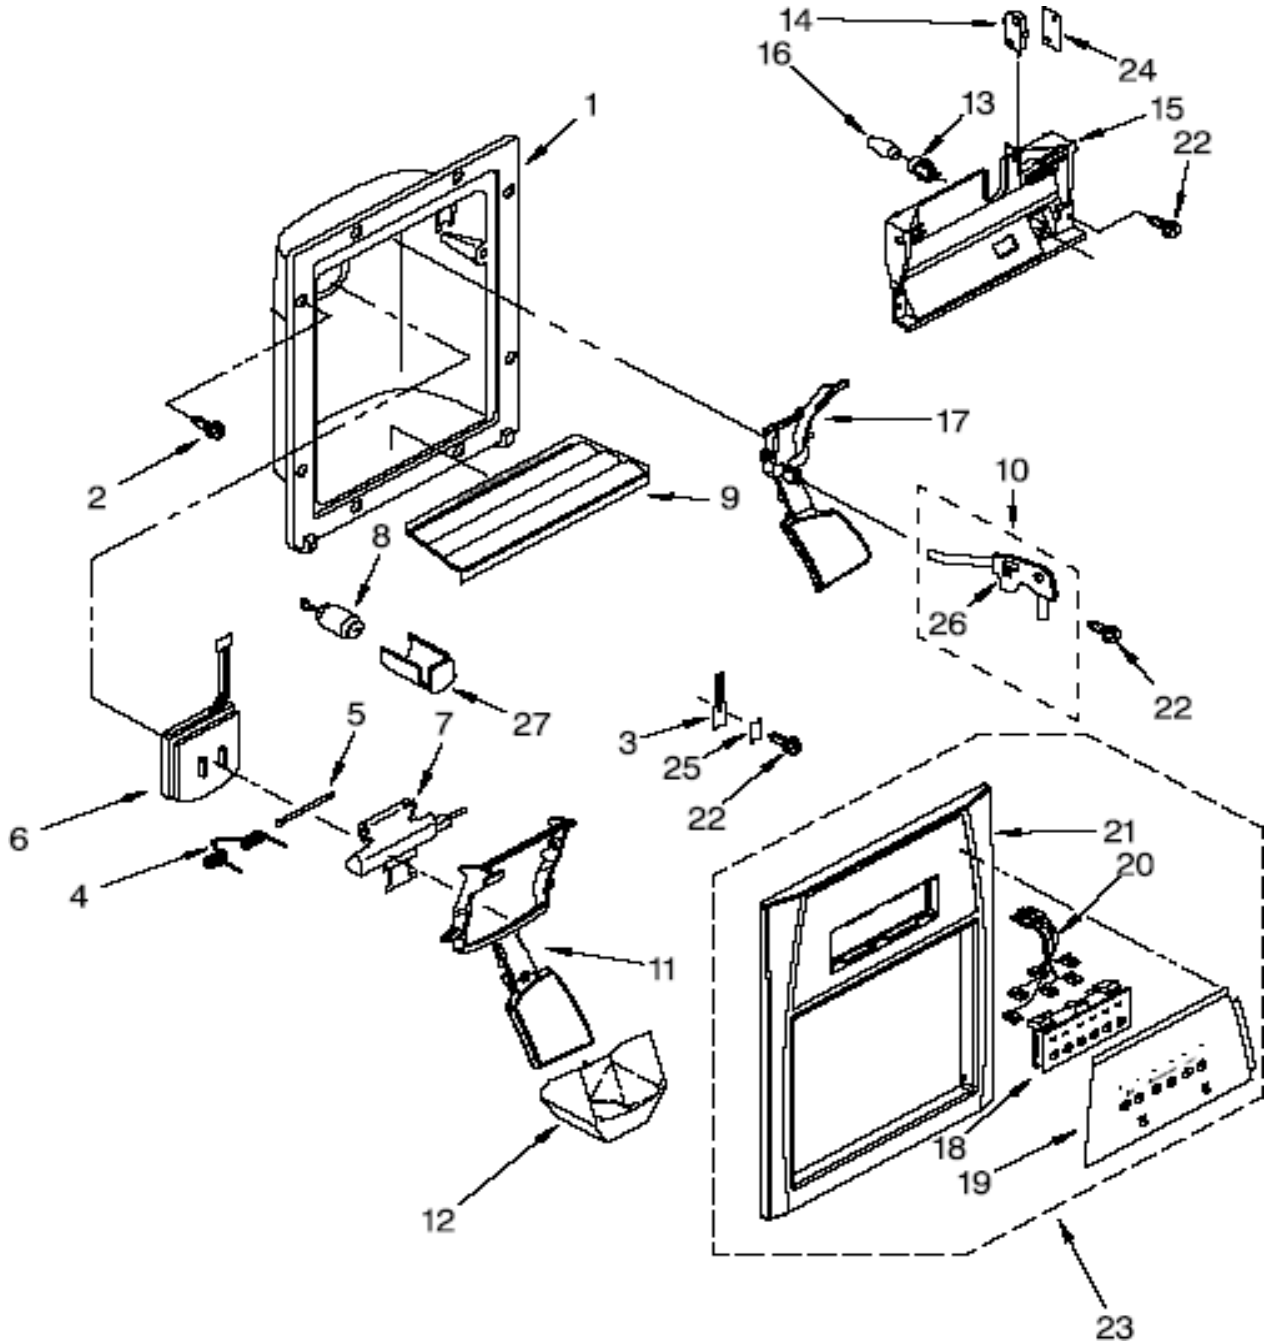

REFRIGERADOR WD2350Q00

Marca	Whirlpool
Capacidad	22 pies
Color	Satina Monocromatico
Dispensador