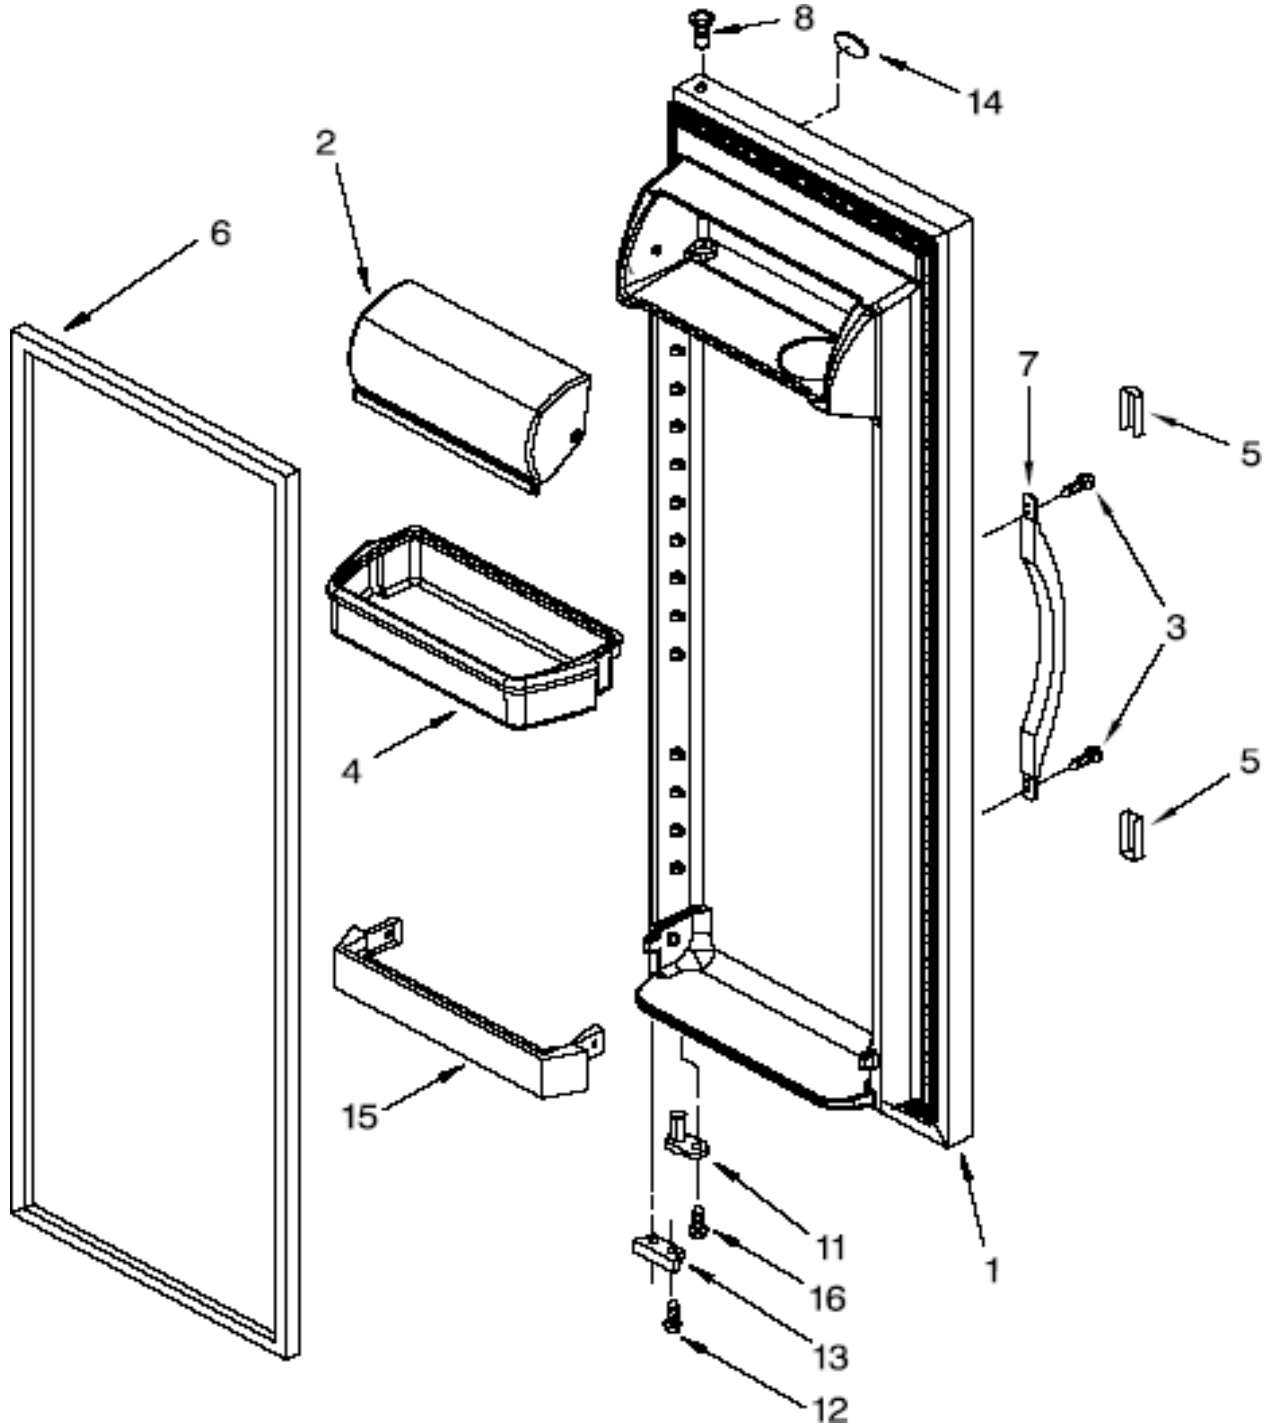

REFRIGERADOR WD2350Q00

Marca	Whirlpool
Capacidad	22 pies
Color	Satina Monocromatico

Puerta Refrigerador