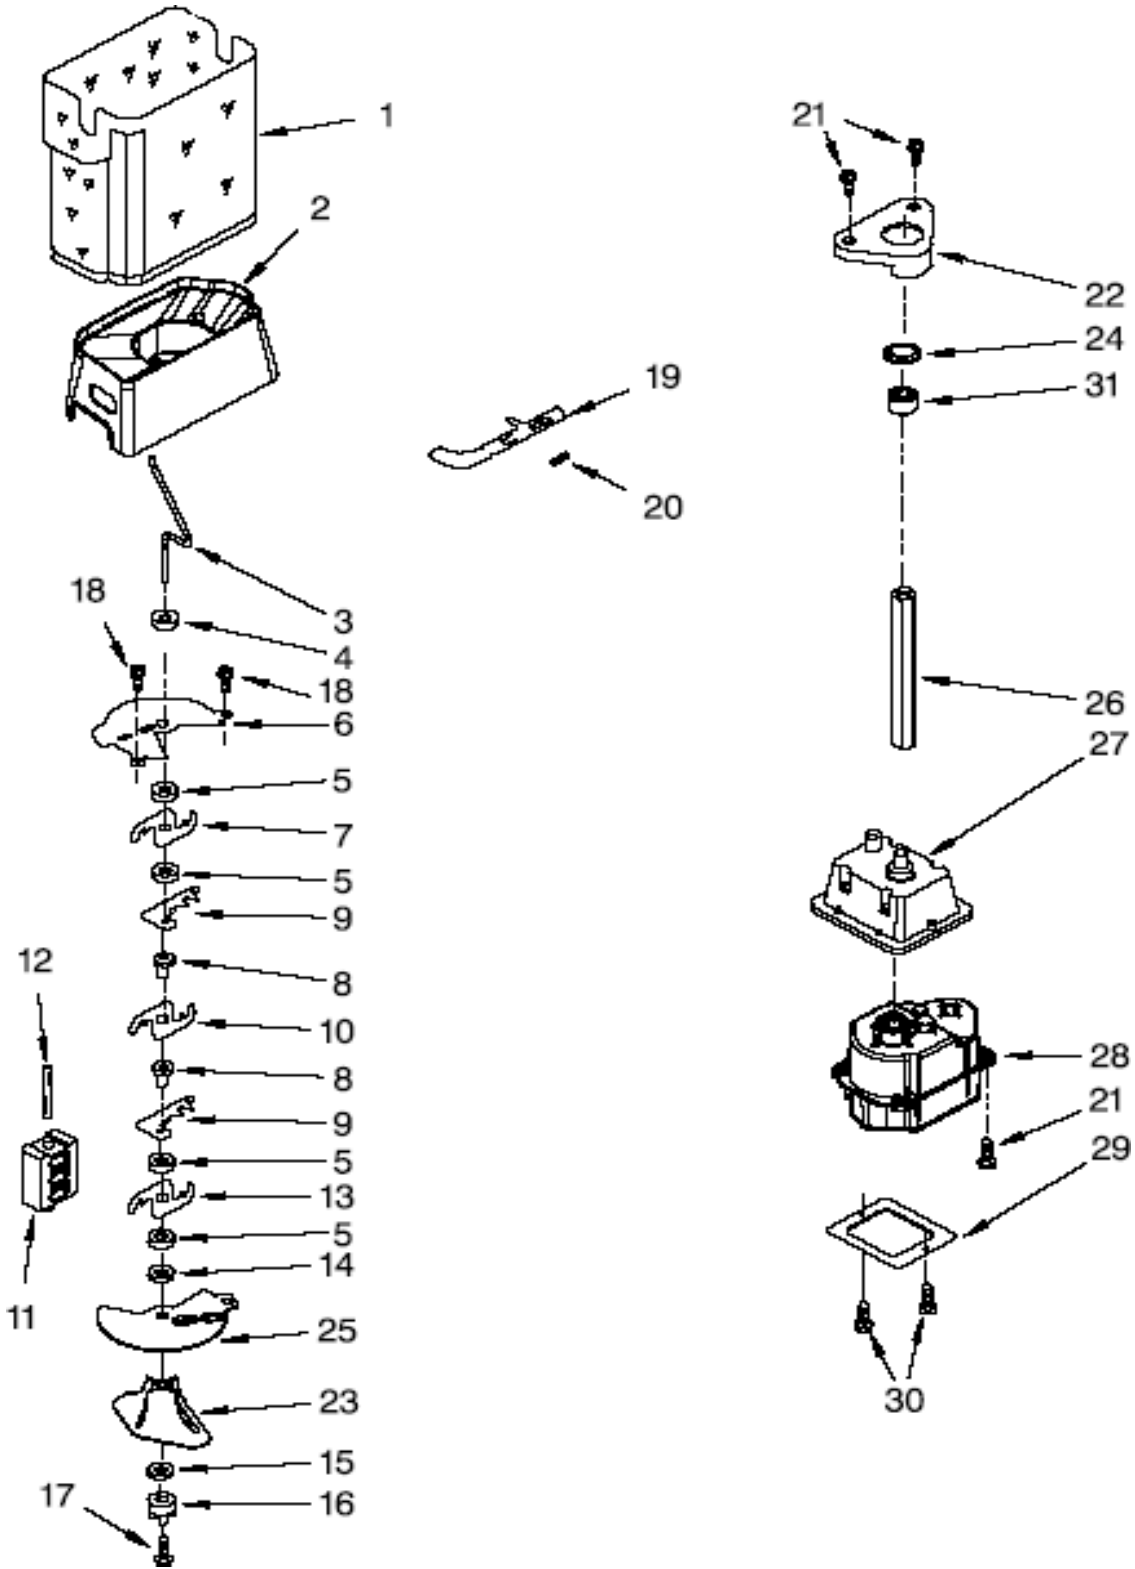

REFRIGERADOR WD2350Q00

Marca

Whirlpool

Capacidad

22 pies

Color

Satina Monocromatico

Partes del Contenedor de Hielos

REFRIGERADOR WD2350Q00

Marca		Whirlpool	
Capacidad		22 pies	
Color		Satina Monocromatico	
Partes del Contenedor de Hielos			
R e f	Descripción	C a n t	Numero de Parte
2	Crusher Bin	1	2309758
3	Auger	1	2196206
4	Washer, Auger	1	2196295
5	Spacer, Flat	4	1119007
6	Cover, Crusher	1	2180348
7	Blade, Rotary	1	W10278731
8	Spacer, Step	2	1119005
9	Blade, Fixed	1	2257020
10	Blade, Rotary	1	W10278732
11	Block, Blade	1	2157405
12	Roll Pin	1	489229
13	Blade, Rotary	1	W10278733
14	Washer, Plain	1	489235
15	Washer, Coupling	1	W10169511
17	Screw	**	***
18	Screw	**	***
20	Spring, Latch	1	2198608
21	Screw	**	***
24	Seal	1	2161448
27	Enclosure, Motor	1	2256154
28	Dispenser, Motor	1	2315546
29	Cover	1	2212305
30	Screw	**	***
31	Sleeve, Coupling	1	2315559
100	Ice Container (Complete)	**	W10204457