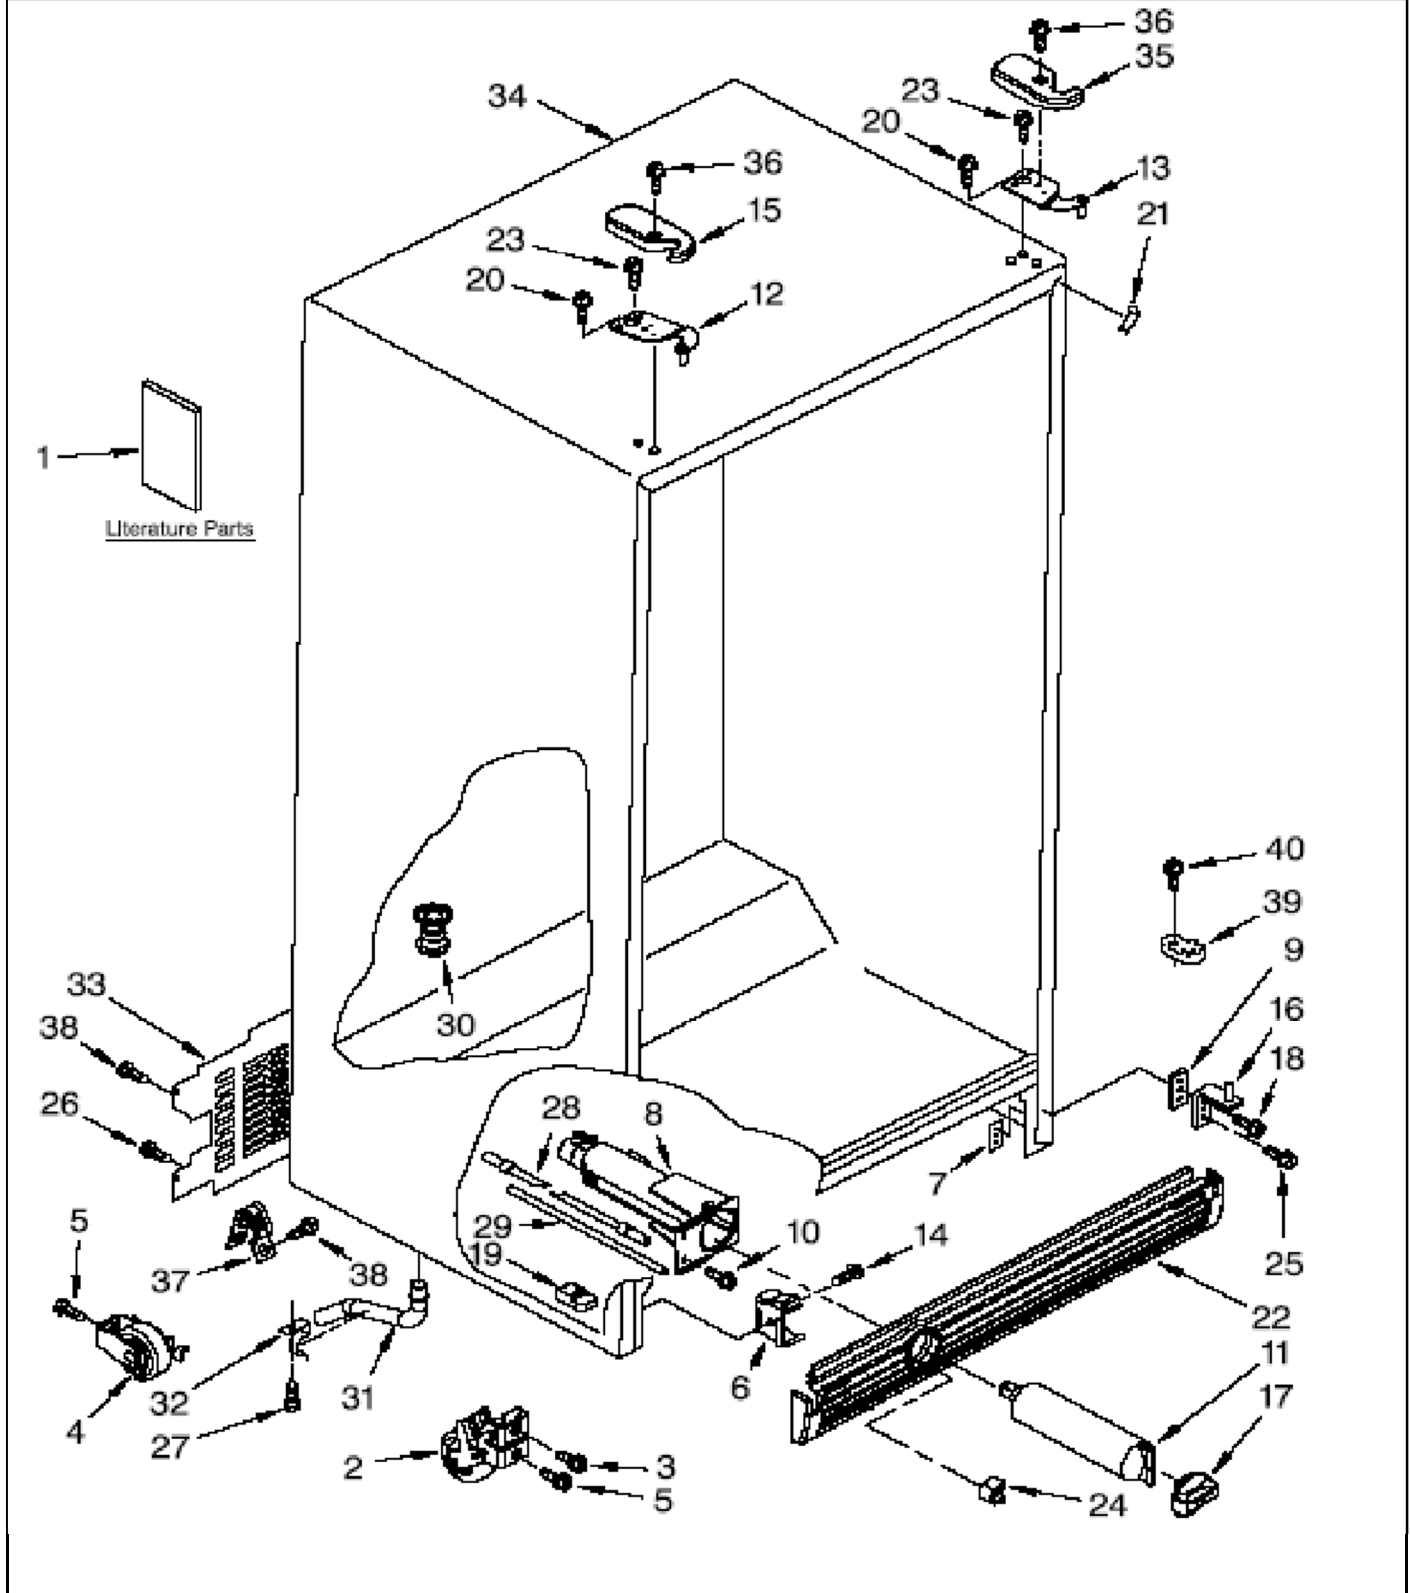

Gabinete

REFRIGERADOR WD2350Q00

Marca		Whirlpool	
Capacidad		22 pies	
Color		Satina Monocromatico	
Gabinete			
R e f	Descripción	C a n t	Numero de Parte
1	Literature Parts	**	***
2	Front Roller	2	2174748
3	Screw	1	3400517
4	Roller (Rear)	2	W10250570
5	Screw	1	489427
6	Clip Grille	1	2155013
7	Plate Screw	1	2304249
8	Housing water filter	1	2223101
9	Shim	2	W10237424
10	Screw	2	509812
11	Water Filter	1	2223101
12	Hinge Top FC	1	2203770
13	Hinge Top RC	1	2203771
14	Screw	1	488500
15	Hinge cover FC	1	2203407W
16	Hinge bottom	2	W10251408
18	Screw	4	3400113
19	Block housing support	1	2260519
20	Screw	1	3400858
21	Filler wrapper	1	W10283959
22	Grille	1	W10283945
23	Screw	1	489497
25	Screw	2	3400103
26	Screw	1	489290
27	Screw	1	489464A
28	Tube filter inlet	1	2209773
29	Tube filter outlet	1	2255012
30	Drain fitting	1	2304888
31	extension tube	1	2319799
32	Clip drain tube	1	2255411
33	Cover unit	1	2220757
34	Cabinet (not servicable)	**	***
35	Hinge cover RC	1	2203408W
36	Screw	1	8281227
37	Clamp service corp	1	W10303628
38	Screw	1	489084
39	Door closer lower cam	2	2155311
40	Screw	2	489483

REFRIGERADOR WD2350Q00

Marca		Whirlpool	
Capacidad		22 pies	
Color		Satina Monocromatico	
Partes del Liner Refrigerador			
R e f	Descripción	C a n t	Numero de Parte
1	Liner (not a servicable part)	**	***
2	Escutcheon, Meat Pan Control	1	2188654
3	Slide Meat Pan Control	1	2182757
4	Louver	1	2257741
5	Bracket Dual Crisper Light	1	2256035
6	Wire Harness, Dual Crisper	1	W10281340
7	Light Lens	1	2171706
8	Screw	**	***
9	Screw	**	***
10	Bracket Retainer	1	2256085
11	Screw	**	***
12	Air Diffuser Assembly	1	W10151374
13	Air Diffuser Cover	1	2152019
15	Socket	1	2162085
16	Reservoir	1	W10204356
17	Light Bulb	1	527949