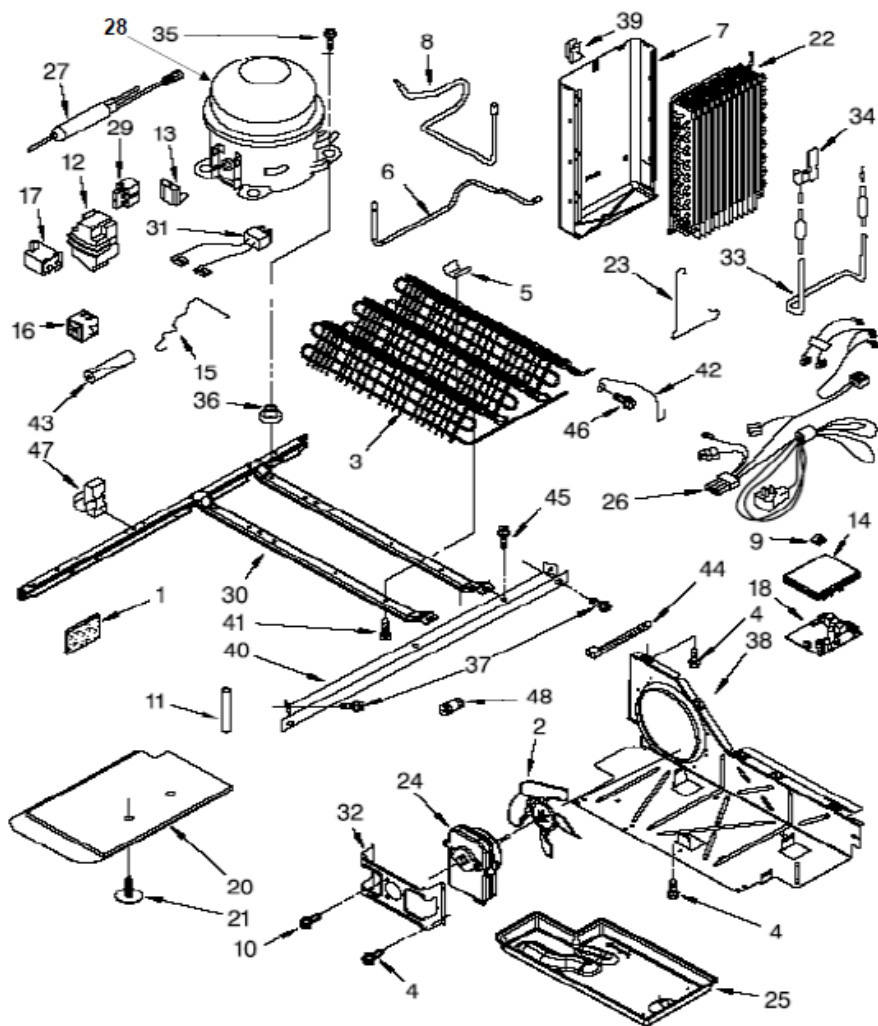

Distribuidor Autorizado

SurteRápido.com

Venta de Refacciones
Electrodomesticas

WD2550D00 SISTEMA SELLADO