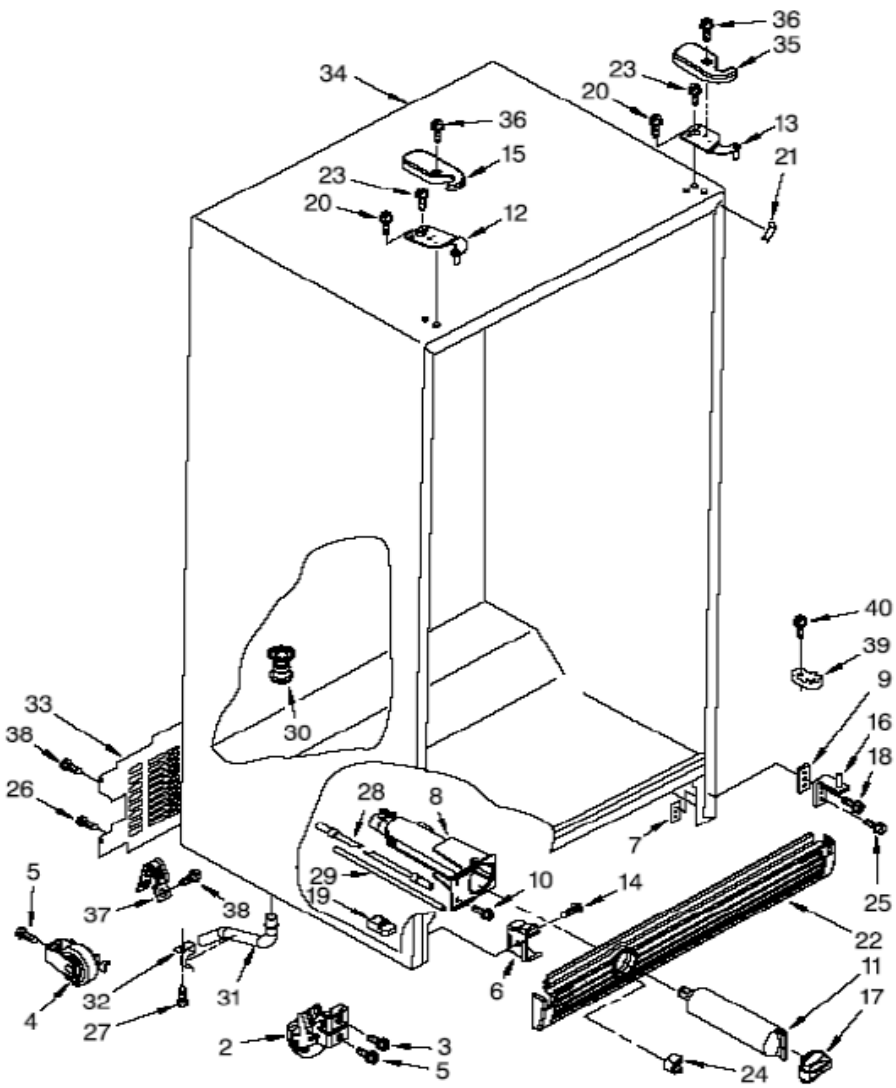

WD2550D00 GABINETE

WD2550D00 GABINETE

2	2174748	FRONT ROLLER
3	***	SCREW
4	2196236	ROLLER (REAR)
5	***	SCREW
6	2155013	CLIP GRILLE
7	2304249	PLATE SCREW
8	W10121138	HOUSING WATER FILTER
9	2209697	SHIM
10	***	SCREW
11	W10121146	WATER FILTER
12	2203770	HINGE TOP FC
13	2203771	HINGE TOP RC
14	***	SCREW
15	W10138584	HINGE COVER FC
16	2217075	HINGE BOTTOM
17	2260502MG	CAP WATER
18	***	SCREW
19	2260519	BLOCK HOUSING SUPPORT
20	***	SCREW
21	2254507	FILLER WRAPPER
22	W10184882	GRILLE
23	***	SCREW
24	2260503MG	BUTTON WATER FILTER
25	***	SCREW
26	***	SCREW
27	***	SCREW
28	2319867	TUBE FILTER INLET
29	2255012	TUBE FILTER OUTLET
30	2304888	DRAIN FITTING
31	2304937	EXTENSION TUBE
32	***	CLIP DRAIN TUBE
33	2188741	COVER UNIT
34	***	CABINET (NOT SERVICIABLE)

35	W10138579	HINGE COVER RC
36	***	SCREW
37	489348	CLAMP SERVICE CORP
38	***	SCREW
39	2155311	DOOR CLOSER LOWER CAM
40	***	SCREW

**WD2550D00 PARTES DEL LINER
 REFRIGERADOR**

WD2550D00 PARTES DEL LINER REFRIGERADOR