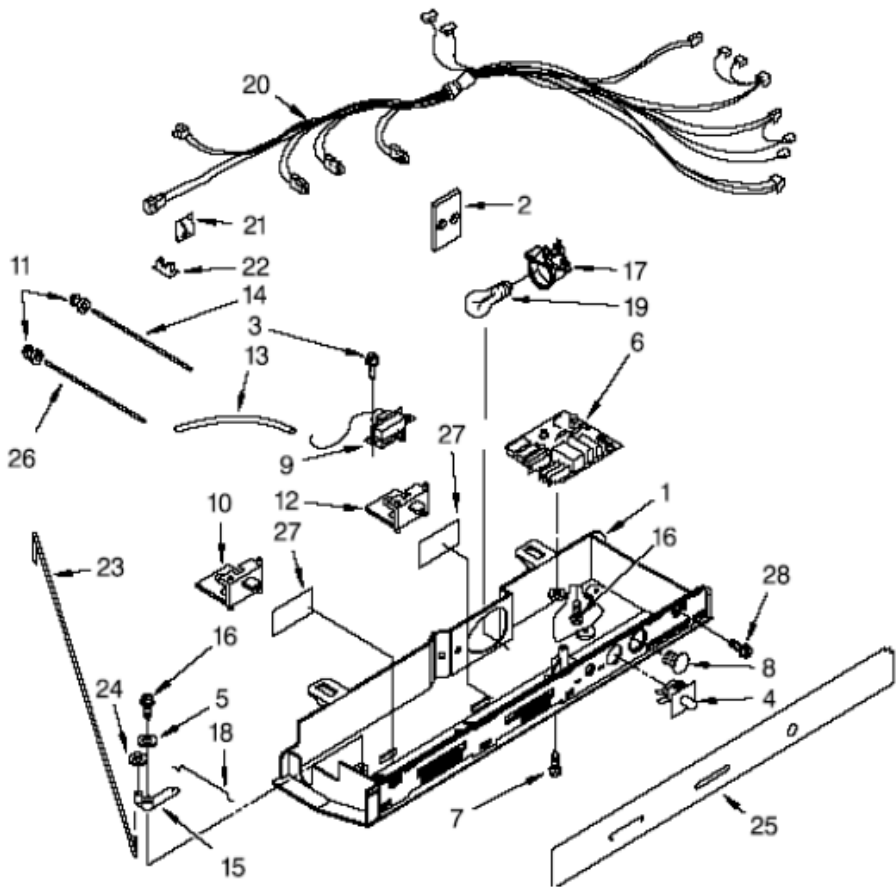

WD2550D00 CONTROL

WD2550D00 CONTROL

1	2181738	CONTROL BOX
2	2172931	HEAT SHIELD
3	***	SCREW
4	2149705	SWITCH, LIGHT
5	489203	SPRING WASHER
6	2303824	CONTROL BOARD ASSEMBLY
7	***	SCREW
8	940014	HOLE PLUG
9	2315562	THERMOSTAT
10	2181741	SLIDE, AIR CONTROL
11	2172906	GROMMET, LIGHT BAR
12	2161466	SLIDE, THERMOSTAT
13	2196001	TUBE BARRIER
14	2179920	LIGHT BAR (RC)
15	2161306	PIVOT ARM
16	***	SCREW
17	2162085	LIGHT SOCKET
18	2161307	CONNECTING ROD, SHORT
19	527949	LIGHT BULB
20	2310533	CONTROL BOX HARNESS
21	1115374	CLIP, WIRING
22	1115375	CLIP, WIRING
23	2161308	CONNECTING ROD
24	489391	FASTNER, PUSH-ON
25	2311429	COVER, CONTROL BOX
26	2179921	LIGHT BAR (FC)
27	2175513	WINDOW
28	***	SCREW