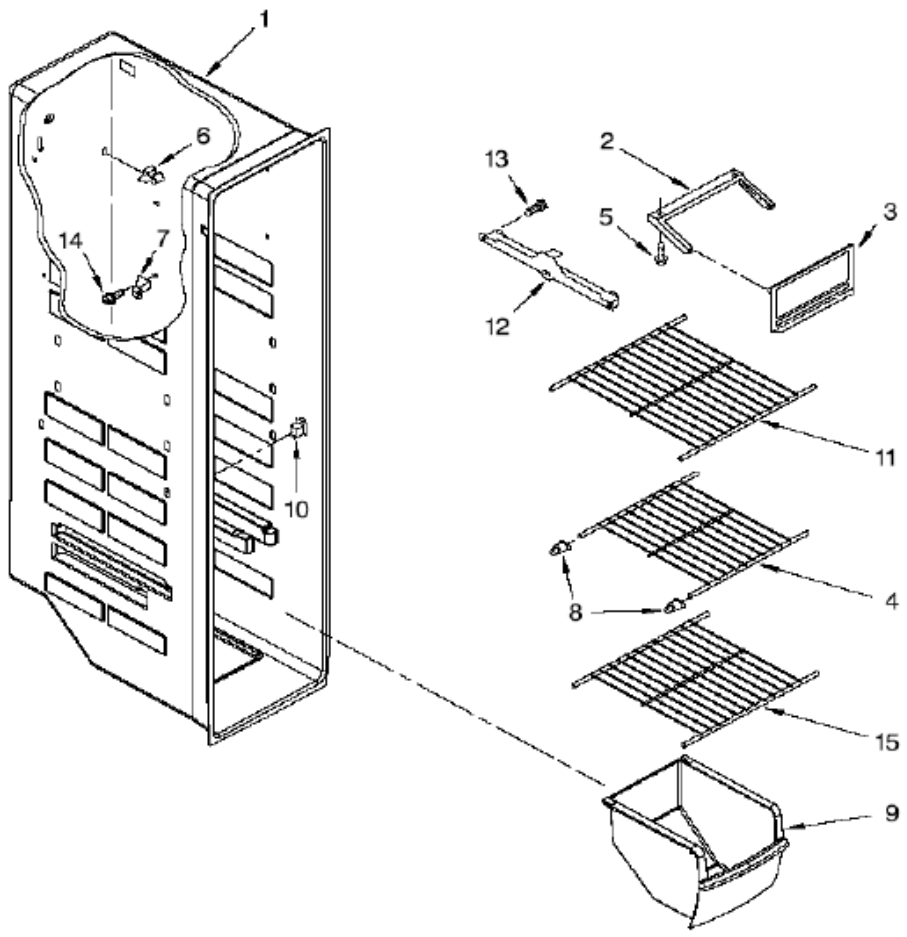

WD2550D00 PARTES DEL LINER CONGELADOR

**WD2550D00 PARTES DEL LINER
CONGELADOR**

1	***	LINER (NOT A SEVICEABLE PART)
2	1115380	SLIDE, ICE DOOR
3	2171712	DOOR, ICE COMPARTMENT
4	2309632	SHELF, WIRE
5	***	SCREW
6	842534	CLIP, AIR DUCT
7	2196206	SUPPORT, STUD
8	W10130299	CUP, SHELF MOUNTING
9	2309758	FREEZER BIN
10	1115373	SWITCH, ROCKER ARM
11	2309633	SHELF, WIRE
12	1119237	SLIDE, CONTAINER LEFT SIDE
12	1119293	SLIDE, CONTAINER RIGHT SIDE
13	***	SCREW
14	***	SCREW
15	2309634	SHELF, WIRE