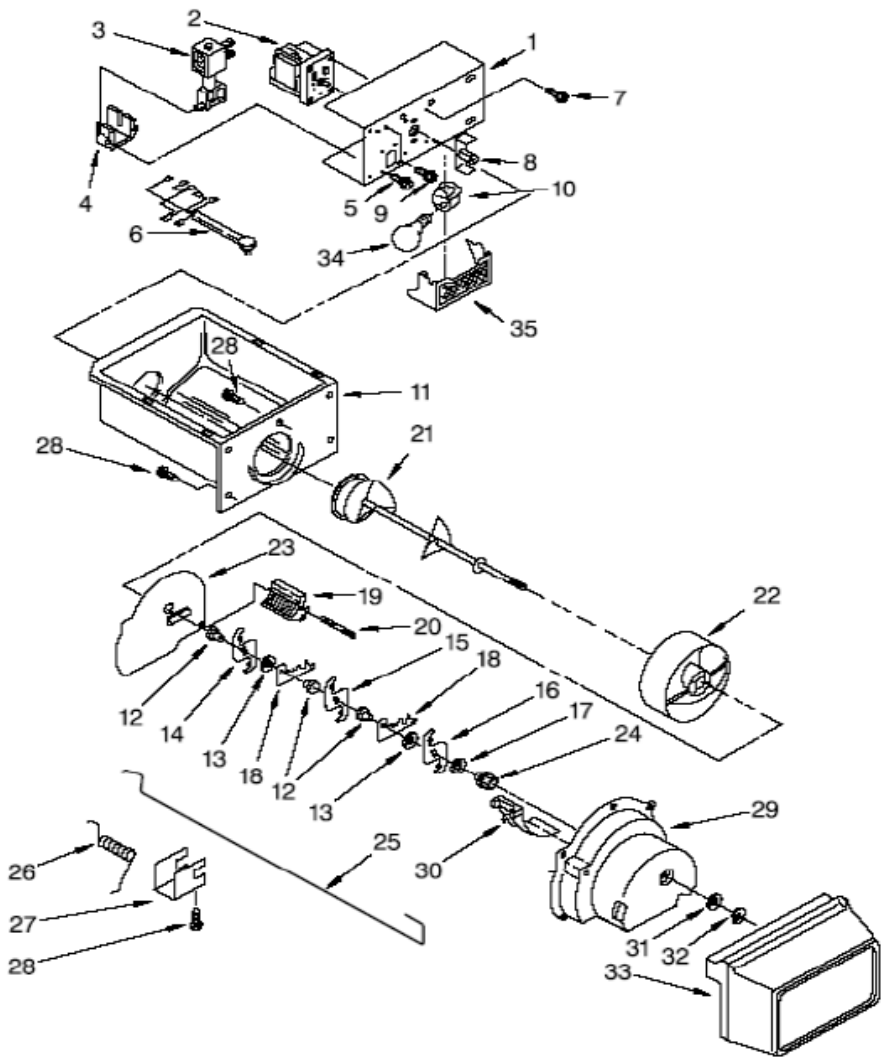

WD2550D00 PARTES DEL LINER CONGELADOR

**WD2550D00 PARTES DEL LINER
CONGELADOR**

1	***	LINER (NOT A SEVICEABLE PART)
2	1115380	SLIDE, ICE DOOR
3	2171712	DOOR, ICE COMPARTMENT
4	2309632	SHELF, WIRE
5	***	SCREW
6	842534	CLIP, AIR DUCT
7	2196206	SUPPORT, STUD
8	W10130299	CUP, SHELF MOUNTING
9	2309758	FREEZER BIN
10	1115373	SWITCH, ROCKER ARM
11	2309633	SHELF, WIRE
12	1119237	SLIDE, CONTAINER LEFT SIDE
12	1119293	SLIDE, CONTAINER RIGHT SIDE
13	***	SCREW
14	***	SCREW
15	2309634	SHELF, WIRE

WD2550D00 CONTENEDOR DE HIELOS

WD2550D00 CONTENEDOR DE HIELOS

1	2254588	BRACKET, MOTOR
2	W10181208	MOTOR, DISPENSER
3	2152713	SOLENIOD ASSEMBLY
4	2180224	GUIDE, SOLENOID
5	***	SCREW
6	2325303	WIRING ASSEMBLY,ICE DISPENSER
7	***	SCREW
8	W10169511	COUPLING, MOTOR
9	***	SCREW
10	2162085	SOCKET, LIGHT
11	2196089	ICE CONTAINER
12	1119005	SPACER, STEP
13	1119007	SPACER, FLAT
14	2257022	BLADE, ROTARY
15	2257023	BLADE, ROTARY
16	2257024	BLADE, ROTARY
17	489235	WASHER, PLAIN
18	1119009	BLADE, FIXED
19	2157405	BLOCK, BLADE
20	489229	ROLL PIN
21	2196295	AUGER
22	2305377	DRUM
23	2171682	FLOATING BAFFLE
24	1119018	NUT, BEARING
25	2155231	CONTROL ARM
26	1119020	SPRING, RETURN
27	1119021	RETAINER CLIP, ROD
28	***	SCREW
29	2180348	HOUSING, CRUSHER
30	2179350	DEFLECTOR, ICE
31	489235	WASHER, PLAIN
32	489236	RETAINER RING
33	2171709	FRONT COVER,ICE CONTAINER