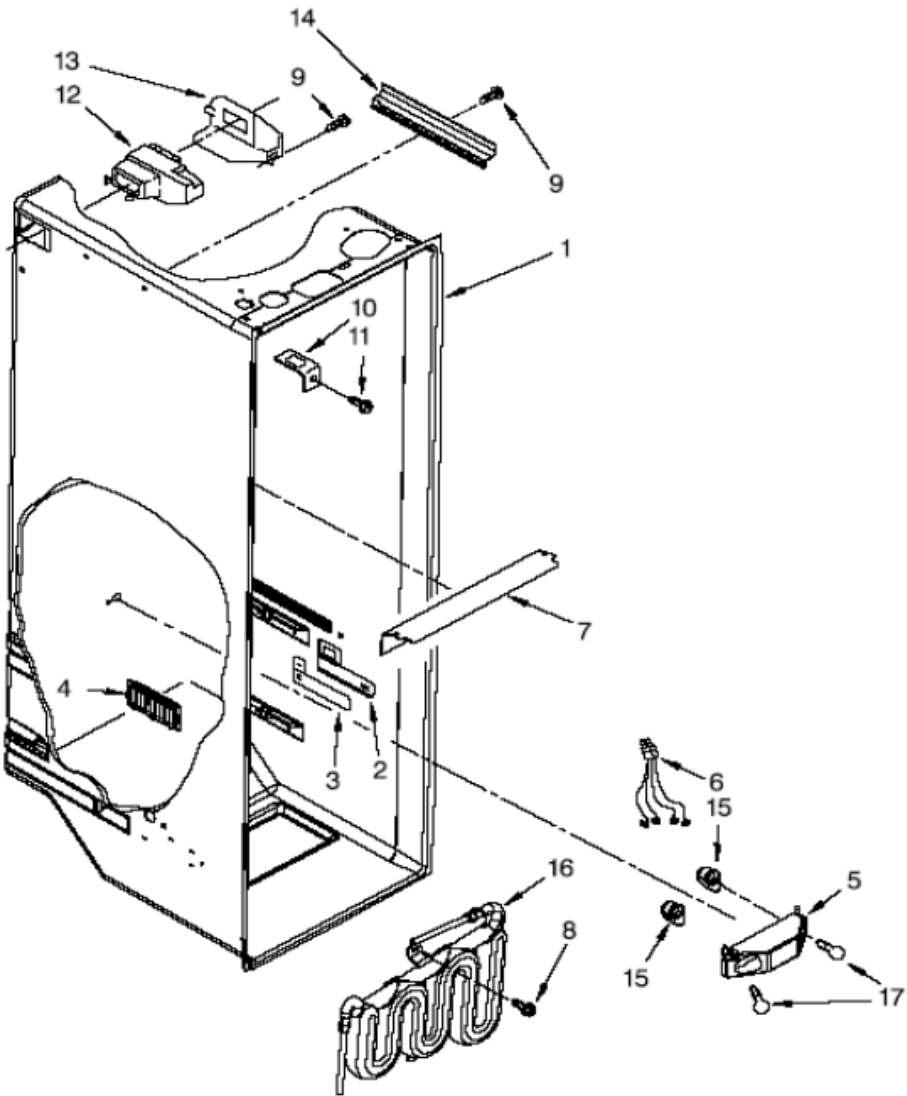

WD2550D00 GABINETE

WD2550D00 GABINETE

2	2174748	FRONT ROLLER
3	***	SCREW
4	2196236	ROLLER (REAR)
5	***	SCREW
6	2155013	CLIP GRILLE
7	2304249	PLATE SCREW
8	W10121138	HOUSING WATER FILTER
9	2209697	SHIM
10	***	SCREW
11	W10121146	WATER FILTER
12	2203770	HINGE TOP FC
13	2203771	HINGE TOP RC
14	***	SCREW
15	W10138584	HINGE COVER FC
16	2217075	HINGE BOTTOM
17	2260502MG	CAP WATER
18	***	SCREW
19	2260519	BLOCK HOUSING SUPPORT
20	***	SCREW
21	2254507	FILLER WRAPPER
22	W10184882	GRILLE
23	***	SCREW
24	2260503MG	BUTTON WATER FILTER
25	***	SCREW
26	***	SCREW
27	***	SCREW
28	2319867	TUBE FILTER INLET
29	2255012	TUBE FILTER OUTLET
30	2304888	DRAIN FITTING
31	2304937	EXTENSION TUBE
32	***	CLIP DRAIN TUBE
33	2188741	COVER UNIT
34	***	CABINET (NOT SERVICIABLE)

35	W10138579	HINGE COVER RC
36	***	SCREW
37	489348	CLAMP SERVICE CORP
38	***	SCREW
39	2155311	DOOR CLOSER LOWER CAM
40	***	SCREW

**WD2550D00 PARTES DEL LINER
 REFRIGERADOR**

WD2550D00 PARTES DEL LINER REFRIGERADOR