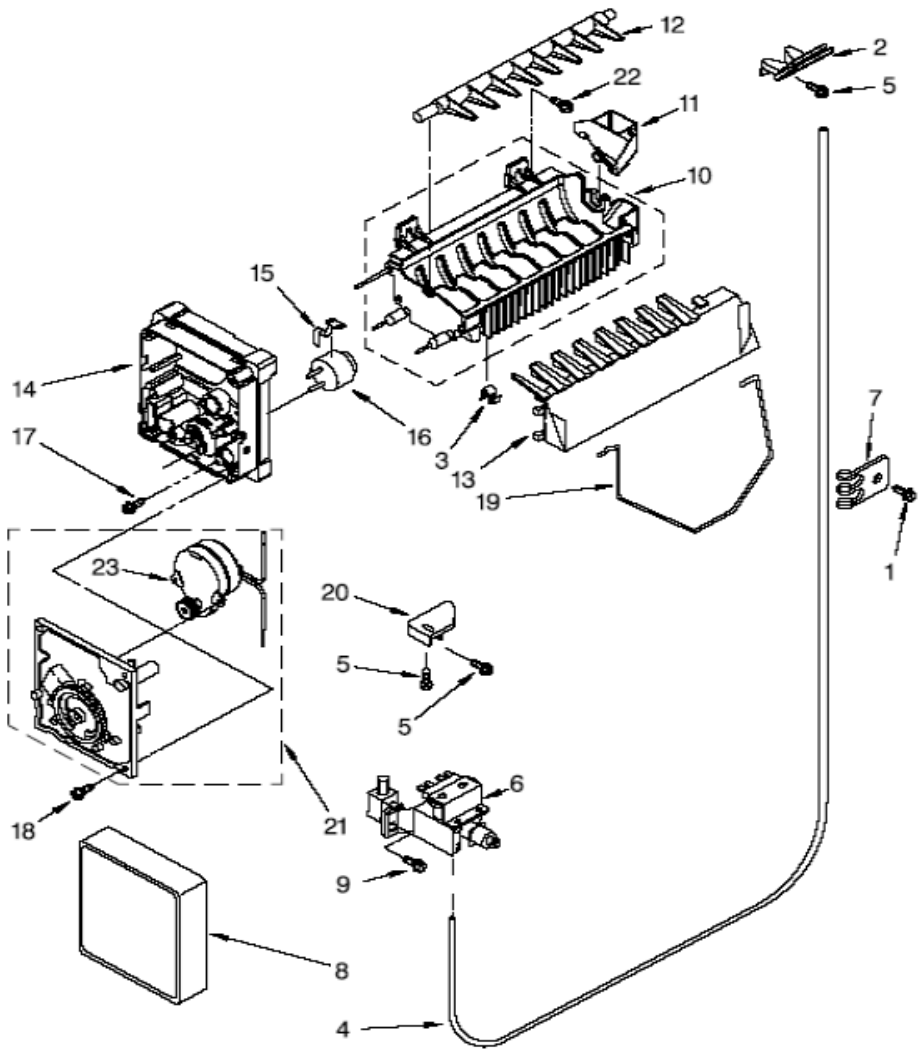

WD2550D00 ICE MAKER