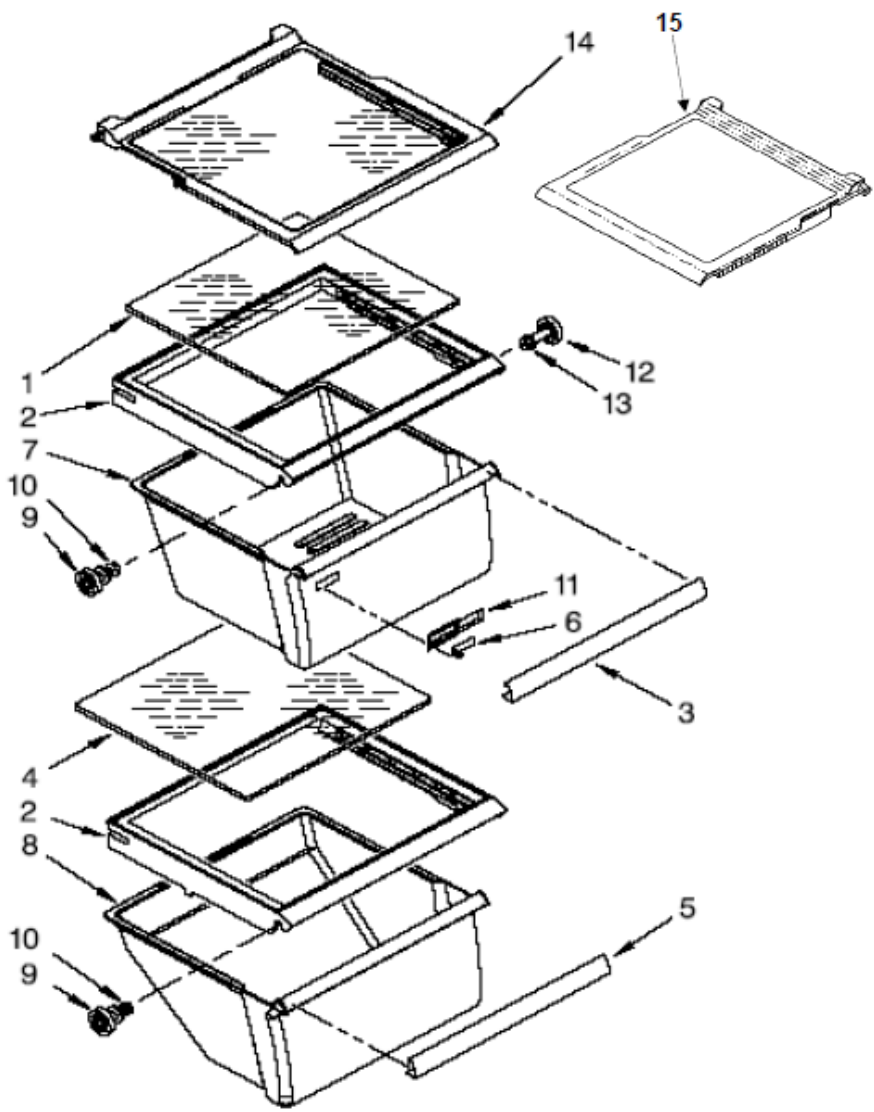

WD2550D00 PARRILLAS Y CAJONES