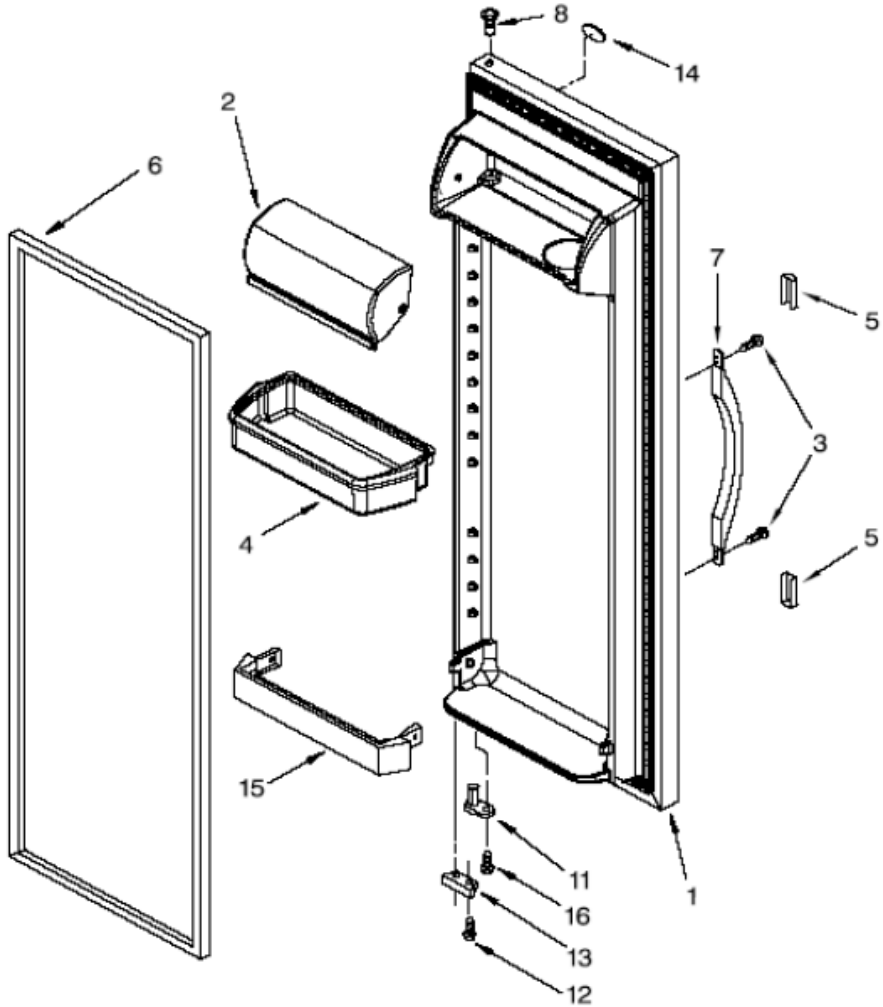

34	527949	LIGHT BULB
35	2171706	LIGHT LENS,DISPENSER
100	W10192854	ICE CONTAINER (COMPLETE)

WD2550D00 PUERTA REFRIGERADOR