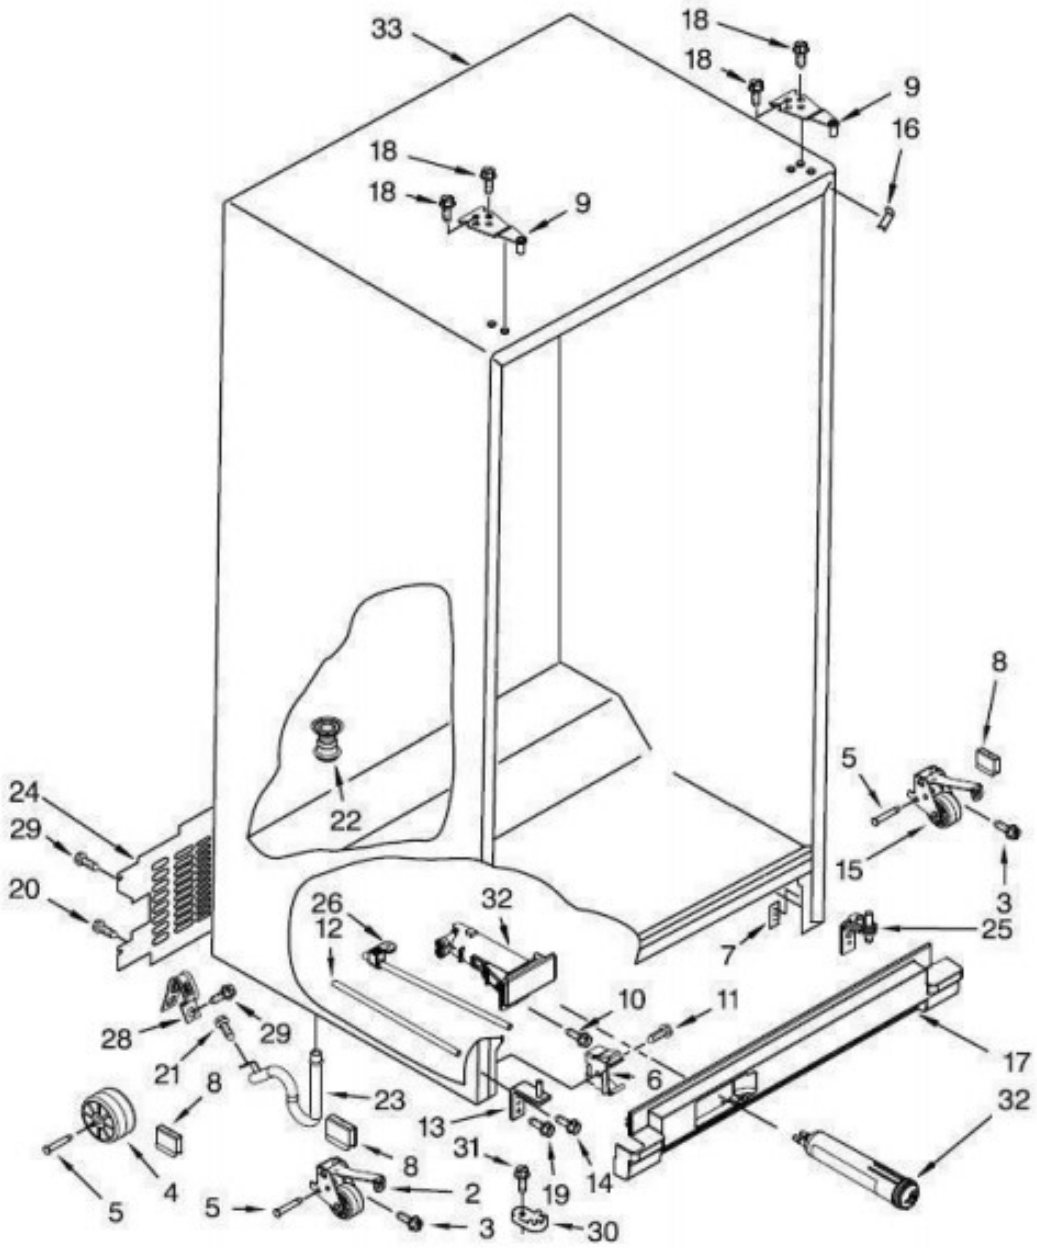

Refrigerador Whirlpool WD2620S00

Refrigerador Whirlpool WD2620S00

No. Ilus.	DESCRIPCIÓN	No. de Parte
2	ROLLER	W10327666
4	ROLLER CABINET	2150304
5	AXLE, ROLLER	2262072
6	CLIP, GRILLE	2155013
7	PLATE, SCREW	W10247935
8	CLIP, ROLLER	W11087168
9	TOP HINGE RC	W10900868
	TOP HINGE FC	W10900869
10	SCREW	W10308751
11	SCREW	W10308751
12	TUBE FILTER - INLET	W10900449
13	HINGE, BOTTOM FC	W11093938
15	FRONT ROLLER RIGHT	W10327665
16	FILLER, WRAPPER	W11189126
17	GRILLE	W10905888
22	DRAIN FITTING	2304888
23	EXTENSION, DRAIN FITTING	W10153550
24	COVER UNIT	W10898351
25	HINGE, BOTTOM RC	W11097327
26	TUBE FILTER – OUTLET	W10900447
28	CLAMP, POWER CORD	W10303628
30	DOOR CLOSER, FREEZER	W11095731
32	HOUSING & FILTER ASSY.	W11030555

Refrigerador Whirlpool WD2620S00

No.Ilus.	DESCRIPCIÓN	No. de Parte
1	LINER	No Servicable
2	SHIELD ASSY-LIGHT	W10166130
3	BULB, LIGHT	W11125625
4	RESERVOIR	W11183358
5	SCREW	No Servicable
6	AIR DIFFUSER ASSEMBLY	W11162983

Refrigerador Whirlpool WD2620S00

Refrigerador Whirlpool WD2620S00

No. Ilus.	DESCRIPCIÓN	No. de Parte
1	LINER	No Servicable
2	SHELF, WIRE	W10318952
3	BULB, LIGHT	W10805744
4	SOCKET, LIGHT	W10134764
5	SHELF, WIRE	W10318953
6	FREEZER BIN	2309758
7	CUP, SHELF	W10130299
8	SCREW	No Servicable
9	STUD ASSEMBLY	W10173126
10	SHELF, WIRE	W10318960
11	SWITCH, ROCKER ARM	2261344
12	CLIP, AIR DUCT	2315163

Refrigerador Whirlpool WD2620S00

Refrigerador Whirlpool WD2620S00

No. Ilus.	DESCRIPCIÓN	No. de Parte
1	GLASS, COVER	W10898364
2	COVER, CRISPER	W11041180
3	GLASS, COVER	W10898364
4	CRISPER, PAN	W10902067
5	MEAT, PAN	W11035216
6	STUD, ASSEMBLY	W10173126
7	SCREW	No servicable
8	STUD ASSEMBLY	W10173126
9	SCREW	No servicable
10	SLIDE, HUMIDITY CONTROL	W10532732
11	BODY, HUMIDITY CONTROL	W10532706
14	SHELF ASSEMBLY, SPILLGUARD	W11135529