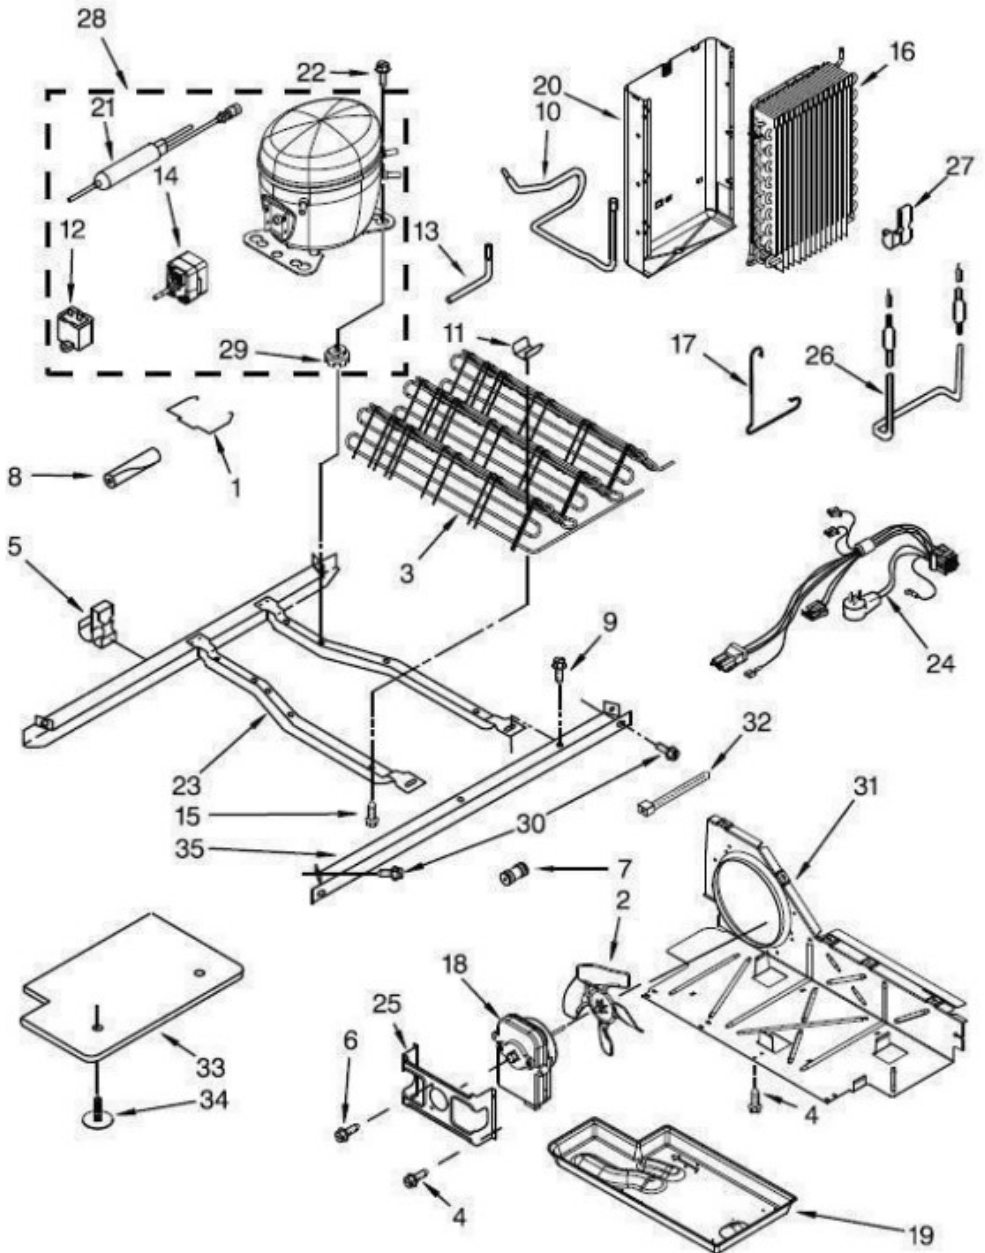

Refrigerador Whirlpool WD2620S00

15	SUPPORT, RIGHT HAND	2203595
16	SUPPORT, LEFT HAND	2203596

Refrigerador Whirlpool WD2620S00

Refrigerador Whirlpool WD2620S00

No. Ilus.	DESCRIPCIÓN	No. de Parte
1	CONTROL BOX PLASTIC	W10901822
2	BASE CONTROL BOX	Solicitar Núm 3
3	ELEC CONTROL ATHENA	W11159777
4	HARNESS - CTL BOX	W10901824
5	OVERLAY WHIRLPOOL D LITE	W11026462
	CONTROL BOX ASSEMBLY	W11026019

Distribuidor Autorizado

SurteRápido.com

Venta de Refacciones
Electrodomesticas

Refrigerador Whirlpool WD2620S00

Refrigerador Whirlpool WD2620S00

No. Ilus.	DESCRIPCIÓN	No. de Parte
1	Strap, Bale	2212996
2	Blade, Fan	2225834
3	Condenser Assembly	W10904626
4	Screw	No servicable
5	Clip, Wire	2223913
6	Screw	No servicable
7	Connector, Water Tube	W10271541
8	Sleeve, Pressure Switch Hose	2161302
9	Screw	No servicable
10	Tube, Suction	W10745338
11	Clip, Condenser	2311725
12	Capacitor	W10350564
13	Tube, Process	No servicable
14	Start Device Combination (Start	W10197428
15	Screw	No servicable
16	Evaporator, FC	2188822
17	Clip, Defrost Heater	2161324
18	Motor, Condenser	W10522629
19	Tray, Evaporator	W10897557
20	Heat Shield and Drain Pan	W10194474
21	Drier	W10771114
22	Screw	No servicable
23	Frame, Unit Mounting	W10905881
24	Unit, Harness	W10670169
25	Bracket, Fan Motor	2181929
26	Heater, Defrost	W10495967
27	Clip, Defrost Heater	2161324
28	Compressor	W11045354