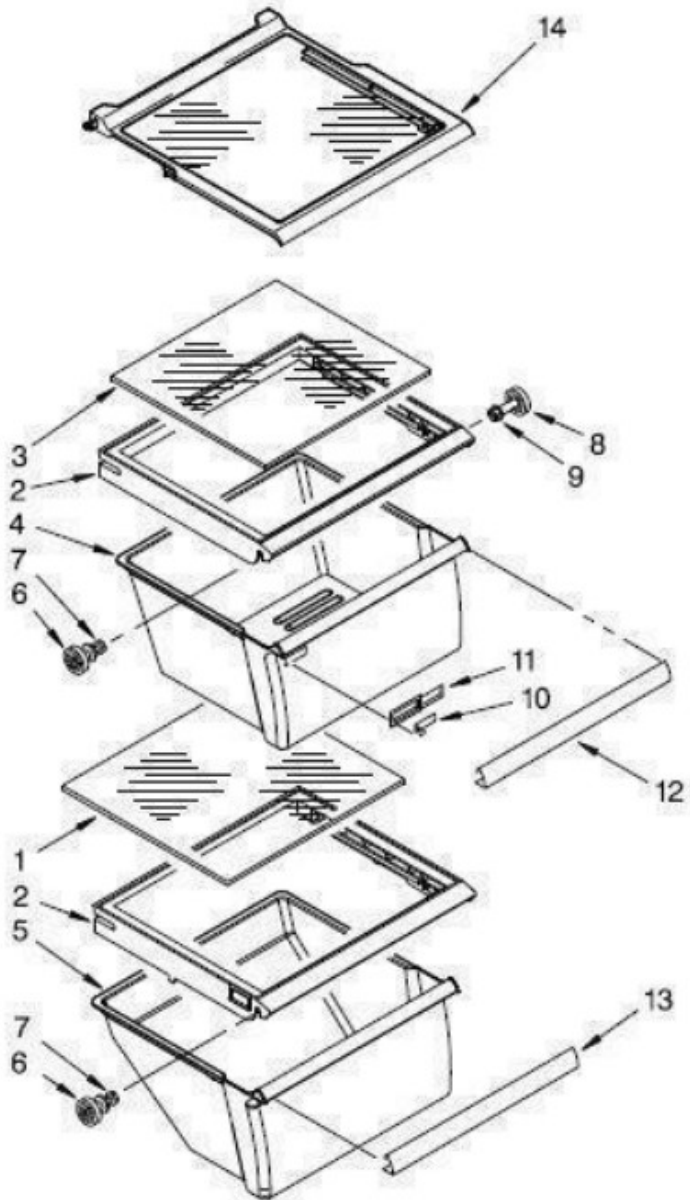

Refrigerador Whirlpool WD2620S00

Refrigerador Whirlpool WD2620S00

No. Ilus.	DESCRIPCIÓN	No. de Parte
2	ROLLER	W10327666
4	ROLLER CABINET	2150304
5	AXLE, ROLLER	2262072
6	CLIP, GRILLE	2155013
7	PLATE, SCREW	W10247935
8	CLIP, ROLLER	W11087168
9	TOP HINGE RC	W10900868
	TOP HINGE FC	W10900869
10	SCREW	W10308751
11	SCREW	W10308751
12	TUBE FILTER - INLET	W10900449
13	HINGE, BOTTOM FC	W11093938
15	FRONT ROLLER RIGHT	W10327665
16	FILLER, WRAPPER	W11189126
17	GRILLE	W10905888
22	DRAIN FITTING	2304888
23	EXTENSION, DRAIN FITTING	W10153550
24	COVER UNIT	W10898351
25	HINGE, BOTTOM RC	W11097327
26	TUBE FILTER – OUTLET	W10900447
28	CLAMP, POWER CORD	W10303628
30	DOOR CLOSER, FREEZER	W11095731
32	HOUSING & FILTER ASSY.	W11030555

Refrigerador Whirlpool WD2620S00

Refrigerador Whirlpool WD2620S00

No. Ilus.	DESCRIPCIÓN	No. de Parte
1	LINER	No Servicable
2	SHELF, WIRE	W10318952
3	BULB, LIGHT	W10805744
4	SOCKET, LIGHT	W10134764
5	SHELF, WIRE	W10318953
6	FREEZER BIN	2309758
7	CUP, SHELF	W10130299
8	SCREW	No Servicable
9	STUD ASSEMBLY	W10173126
10	SHELF, WIRE	W10318960
11	SWITCH, ROCKER ARM	2261344
12	CLIP, AIR DUCT	2315163

Refrigerador Whirlpool WD2620S00

Refrigerador Whirlpool WD2620S00

No. Ilus.	DESCRIPCIÓN	No. de Parte
1	GLASS, COVER	W10898364
2	COVER, CRISPER	W11041180
3	GLASS, COVER	W10898364
4	CRISPER, PAN	W10902067
5	MEAT, PAN	W11035216
6	STUD, ASSEMBLY	W10173126
7	SCREW	No servicable
8	STUD ASSEMBLY	W10173126
9	SCREW	No servicable
10	SLIDE, HUMIDITY CONTROL	W10532732
11	BODY, HUMIDITY CONTROL	W10532706
14	SHELF ASSEMBLY, SPILLGUARD	W11135529

Refrigerador Whirlpool WD2620S00

Refrigerador Whirlpool WD2620S00

No. Ilus.	DESCRIPCIÓN	No. de Parte
1	REFRIGERATOR DOOR	LW11110272
2	DOOR COMPARTMENT	2256101
3	BIN, DOOR	W10900538
4	DOOR GASKET MAGNETIC RC	W10912318
5	HANDLE	W11045530
6	THIMBLE	2200087
7	TRIVET	2309941
8	DOOR CLOSER, UPPER CAM	2200087
9	SCREW	No servicable
10	BRACKET, DOOR STOP	W10900463
11	NAMEPLATE	W10884773
12	SCREW	No servicable
13	SCREW	No servicable