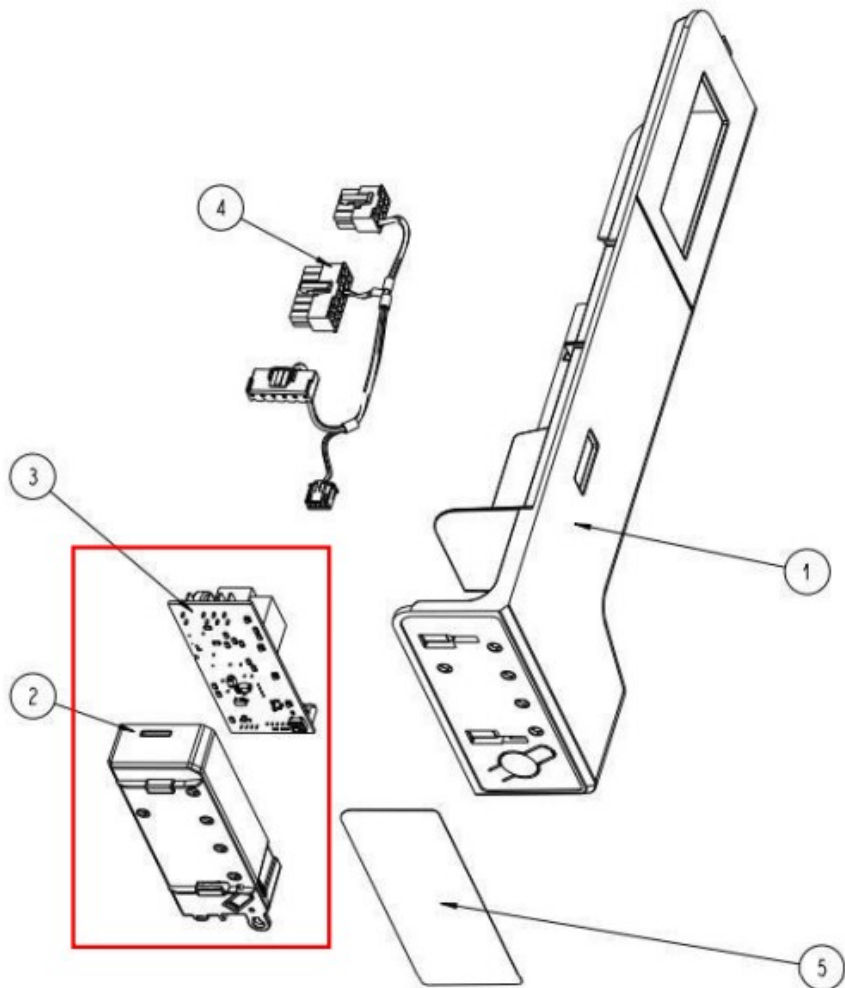

Refrigerador Whirlpool WD2620S00

Refrigerador Whirlpool WD2620S00

No. Ilus.	DESCRIPCIÓN	No. de Parte
1	HOUSING, DISPENSER	No servicable
2	SCREW	No servicable
3	WATER FITTING ASSEMBLY	W10284458
4	SEPARATOR ASSEMBLY	W11024790
5	U.I. ASSEMBLY	W10902337
6	OVERLAY	W10902338

Refrigerador Whirlpool WD2620S00

Refrigerador Whirlpool WD2620S00

No. Ilus.	DESCRIPCIÓN	No. de Parte
1	SCROLL, FAN	2182119
2	RETAINER, FAN MOTOR	W10188846
3	SCREW	No servicable
4	THERMISTOR RC	W10384183
5	AIR DUCT FREEZER	W10128722
6	GASKET	2155788
7	FAN MOTOR	2315549
8	BLADE, FAN	2169142
9	GASKET, EVAPORATOR COVER	2304241
10	GROMMET, MOTOR	2176759
11	SCREW	No servicable
12	HARNESS, FAN TUBE EVAPORATOR	W10911770
13	GASKET, EVAPORATOR COVER	2304241
14	COVER, EVAPORATOR	W10463010

Refrigerador Whirlpool WD2620S00

15	SUPPORT, RIGHT HAND	2203595
16	SUPPORT, LEFT HAND	2203596

Refrigerador Whirlpool WD2620S00

Refrigerador Whirlpool WD2620S00

No. Ilus.	DESCRIPCIÓN	No. de Parte
1	CONTROL BOX PLASTIC	W10901822
2	BASE CONTROL BOX	Solicitar Núm 3
3	ELEC CONTROL ATHENA	W11159777
4	HARNESS - CTL BOX	W10901824
5	OVERLAY WHIRLPOOL D LITE	W11026462
	CONTROL BOX ASSEMBLY	W11026019