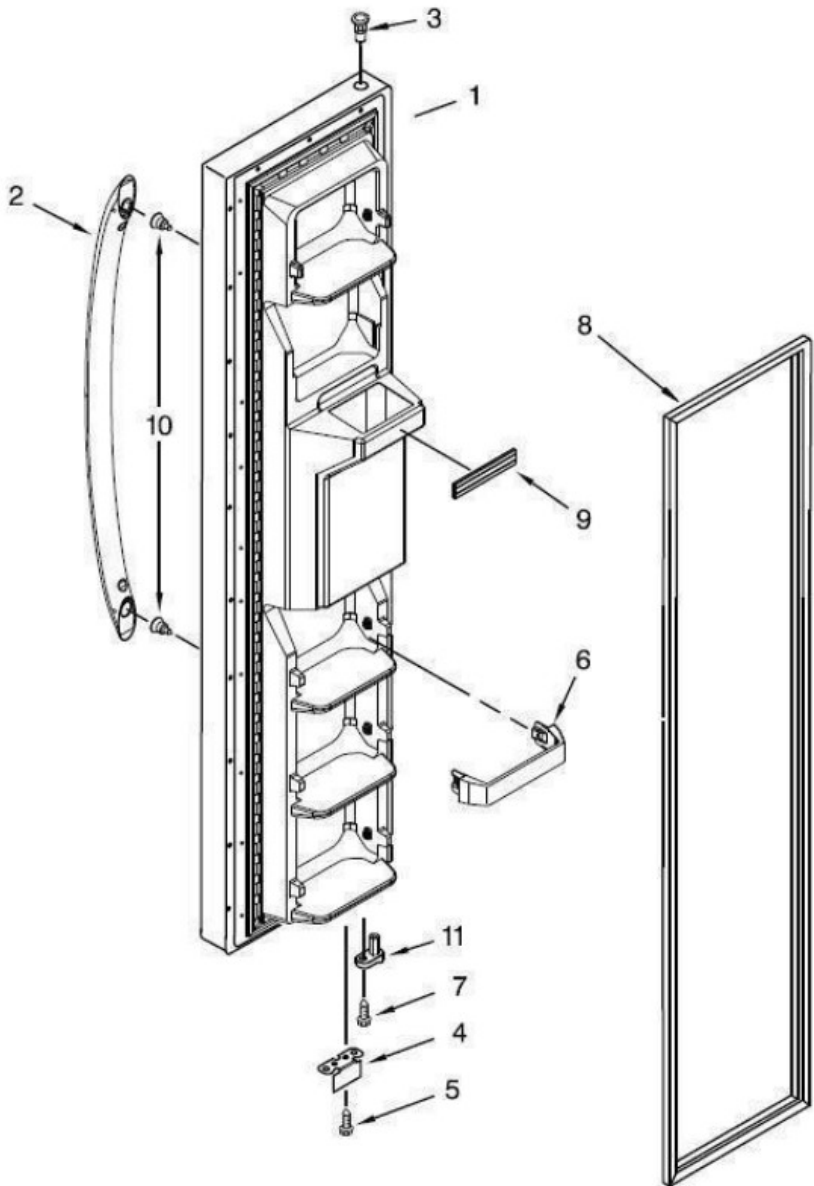

Refrigerador Whirlpool WD2620S00

Refrigerador Whirlpool WD2620S00

No. Ilus.	DESCRIPCIÓN	No. de Parte
1	REFRIGERATOR DOOR	LW11110272
2	DOOR COMPARTMENT	2256101
3	BIN, DOOR	W10900538
4	DOOR GASKET MAGNETIC RC	W10912318
5	HANDLE	W11045530
6	THIMBLE	2200087
7	TRIVET	2309941
8	DOOR CLOSER, UPPER CAM	2200087
9	SCREW	No servicable
10	BRACKET, DOOR STOP	W10900463
11	NAMEPLATE	W10884773
12	SCREW	No servicable
13	SCREW	No servicable

Refrigerador Whirlpool WD2620S00

Refrigerador Whirlpool WD2620S00

No. Ilus.	DESCRIPCIÓN	No. de Parte
1	FREEZER DOOR (INCLUYE ITEM 8	LW11110268
2	HANDLE	W11045530
3	THIMBLE	2200087
4	BRACKET, DOOR STOP	W10900531
5	SCREW	No servicable
6	TRIM, DOOR	2309717
7	SCREW	No servicable
8	DOOR GASKET MAGNETIC	W10911461
9	TRIM, DOOR SHELF	W10307492
10	SCREW	No servicable
11	DOOR CLOSER, UPPER CAM	W10900532