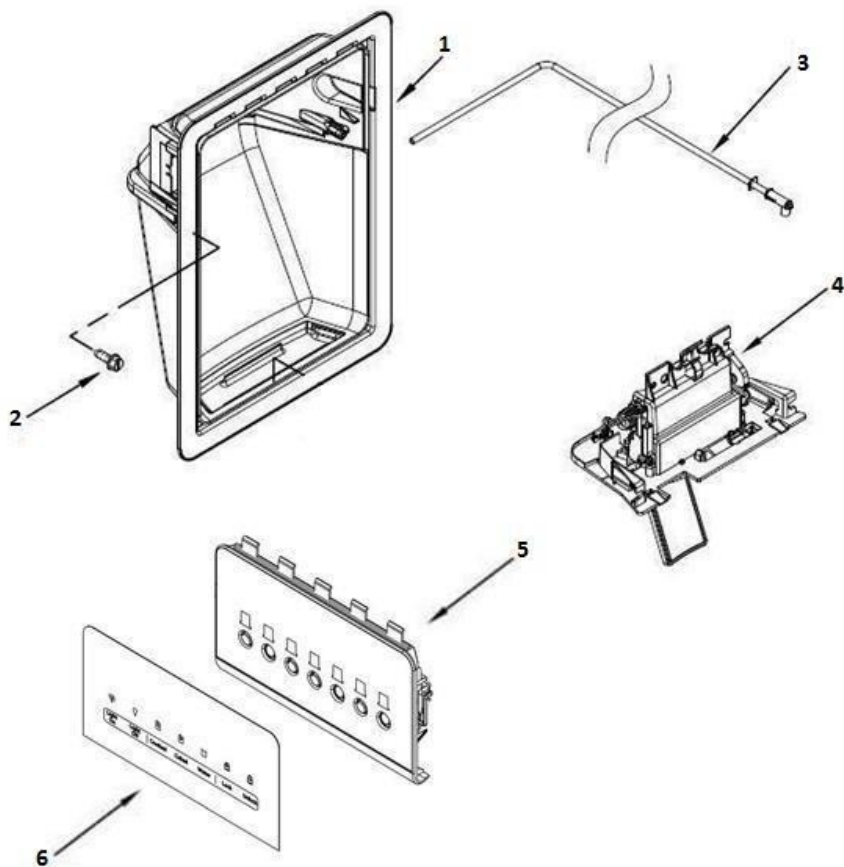

Refrigerador Whirlpool WD2620S00