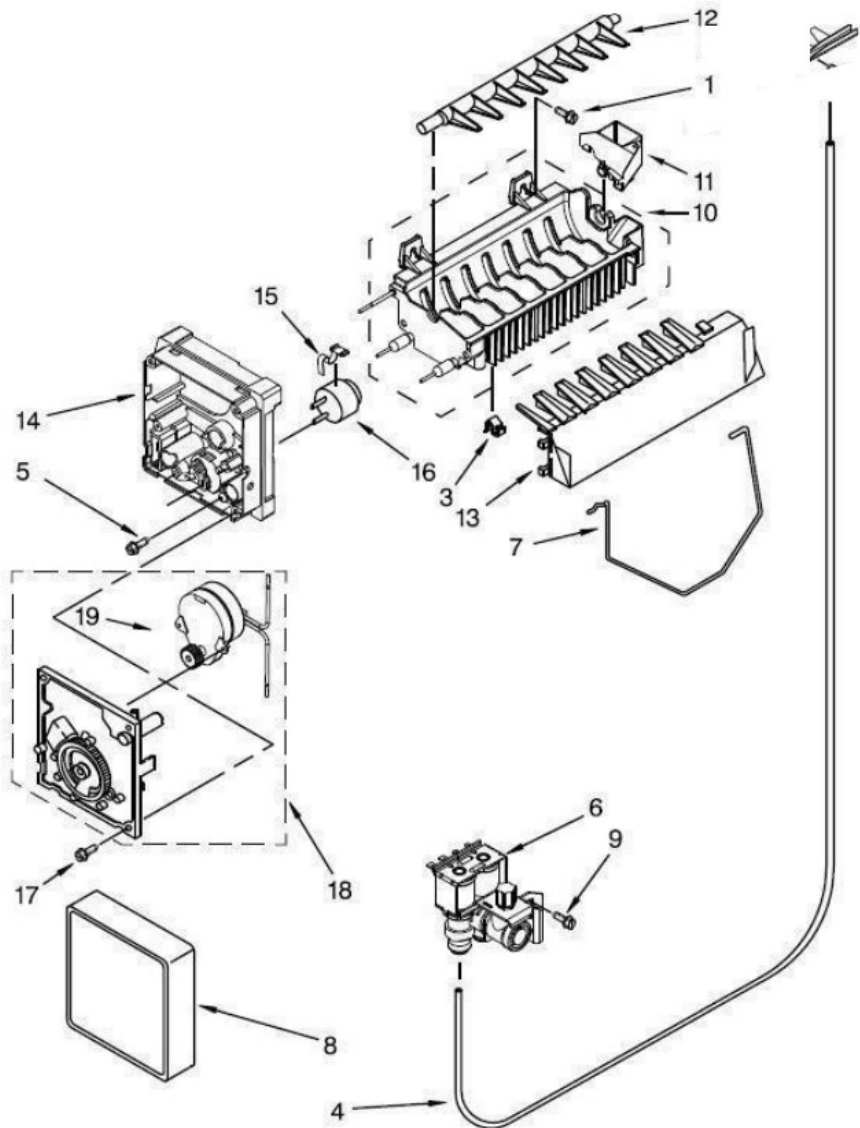

Refrigerador Whirlpool WD2620S00

Refrigerador Whirlpool WD2620S00

No. Ilus.	DESCRIPCIÓN	No. de Parte
1	SCREW	No servicable
3	CLIP, THERMAL FUSE	628379
4	TUBE, WATER	W10357069
5	SCREW	No servicable
6	FILTER VALVE ASSEMBLY	W10179146
7	ARM, SHUTT OFF	W10512602
8	COVER, ICEMAKER	W10289690
9	SCREW	No servicable
10	ASSEMBLY, MOLD & HEATER	W10477139
11	CUP-WATER FILL	W10435665
12	EJECTOR, ARM	W10318914
13	STRIPPER, ICE	W10699925
14	SUPPORT	2194712
15	RETAINER, THERMOSTAT	2315522
16	THERMOSTAT	2321258
17	SCREW	No servicable
18	ASSEMBLY, MODULE	626681
19	MOTOR (NO SERVICIABLE)	No servicable
20	SCREW	No servicable
	COMPLETE ICEMAKER ASSEMBLY	W10300022

Filtro W10790813