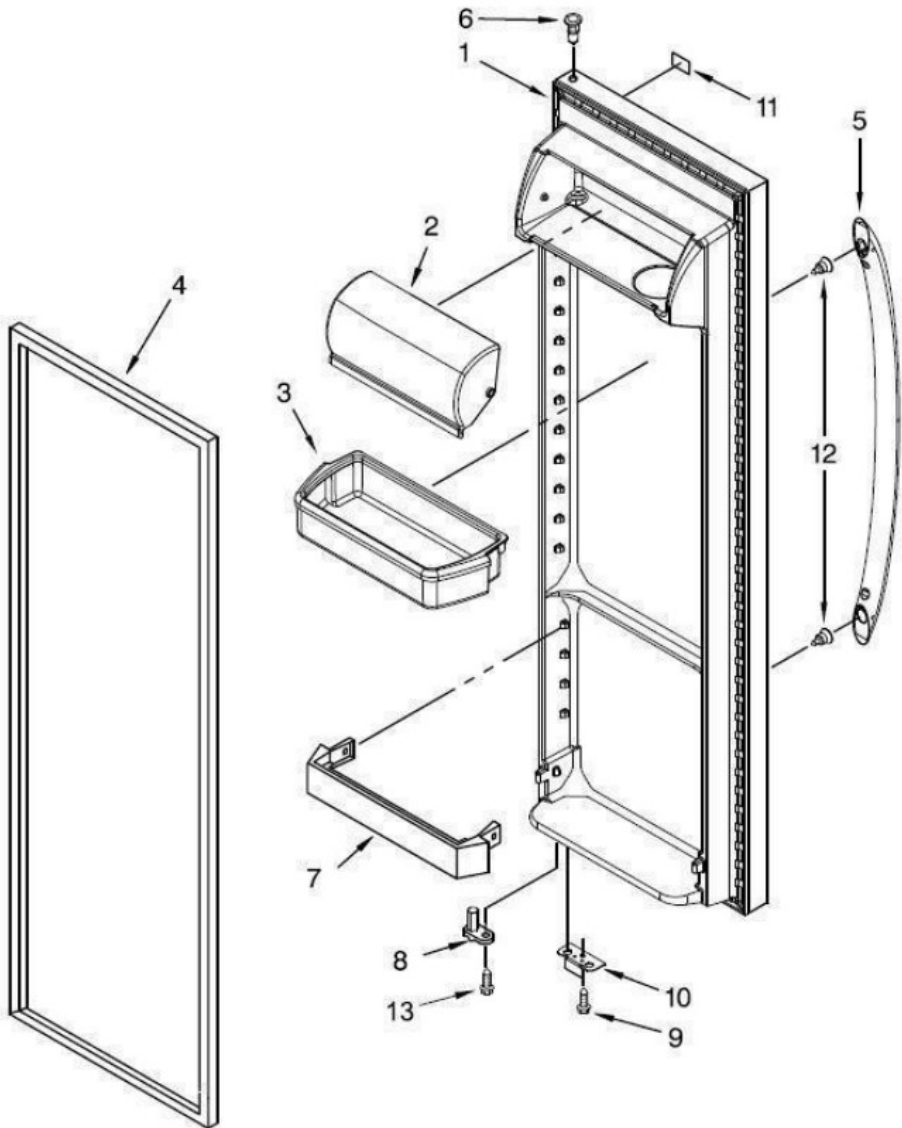

Refrigerador Whirlpool WD2620S00

Refrigerador Whirlpool WD2620S00

No. Ilus.	DESCRIPCIÓN	No. de Parte
1	GLASS, COVER	W10898364
2	COVER, CRISPER	W11041180
3	GLASS, COVER	W10898364
4	CRISPER, PAN	W10902067
5	MEAT, PAN	W11035216
6	STUD, ASSEMBLY	W10173126
7	SCREW	No servicable
8	STUD ASSEMBLY	W10173126
9	SCREW	No servicable
10	SLIDE, HUMIDITY CONTROL	W10532732
11	BODY, HUMIDITY CONTROL	W10532706
14	SHELF ASSEMBLY, SPILLGUARD	W11135529

Refrigerador Whirlpool WD2620S00

Refrigerador Whirlpool WD2620S00

No. Ilus.	DESCRIPCIÓN	No. de Parte
1	REFRIGERATOR DOOR	LW11110272
2	DOOR COMPARTMENT	2256101
3	BIN, DOOR	W10900538
4	DOOR GASKET MAGNETIC RC	W10912318
5	HANDLE	W11045530
6	THIMBLE	2200087
7	TRIVET	2309941
8	DOOR CLOSER, UPPER CAM	2200087
9	SCREW	No servicable
10	BRACKET, DOOR STOP	W10900463
11	NAMEPLATE	W10884773
12	SCREW	No servicable
13	SCREW	No servicable