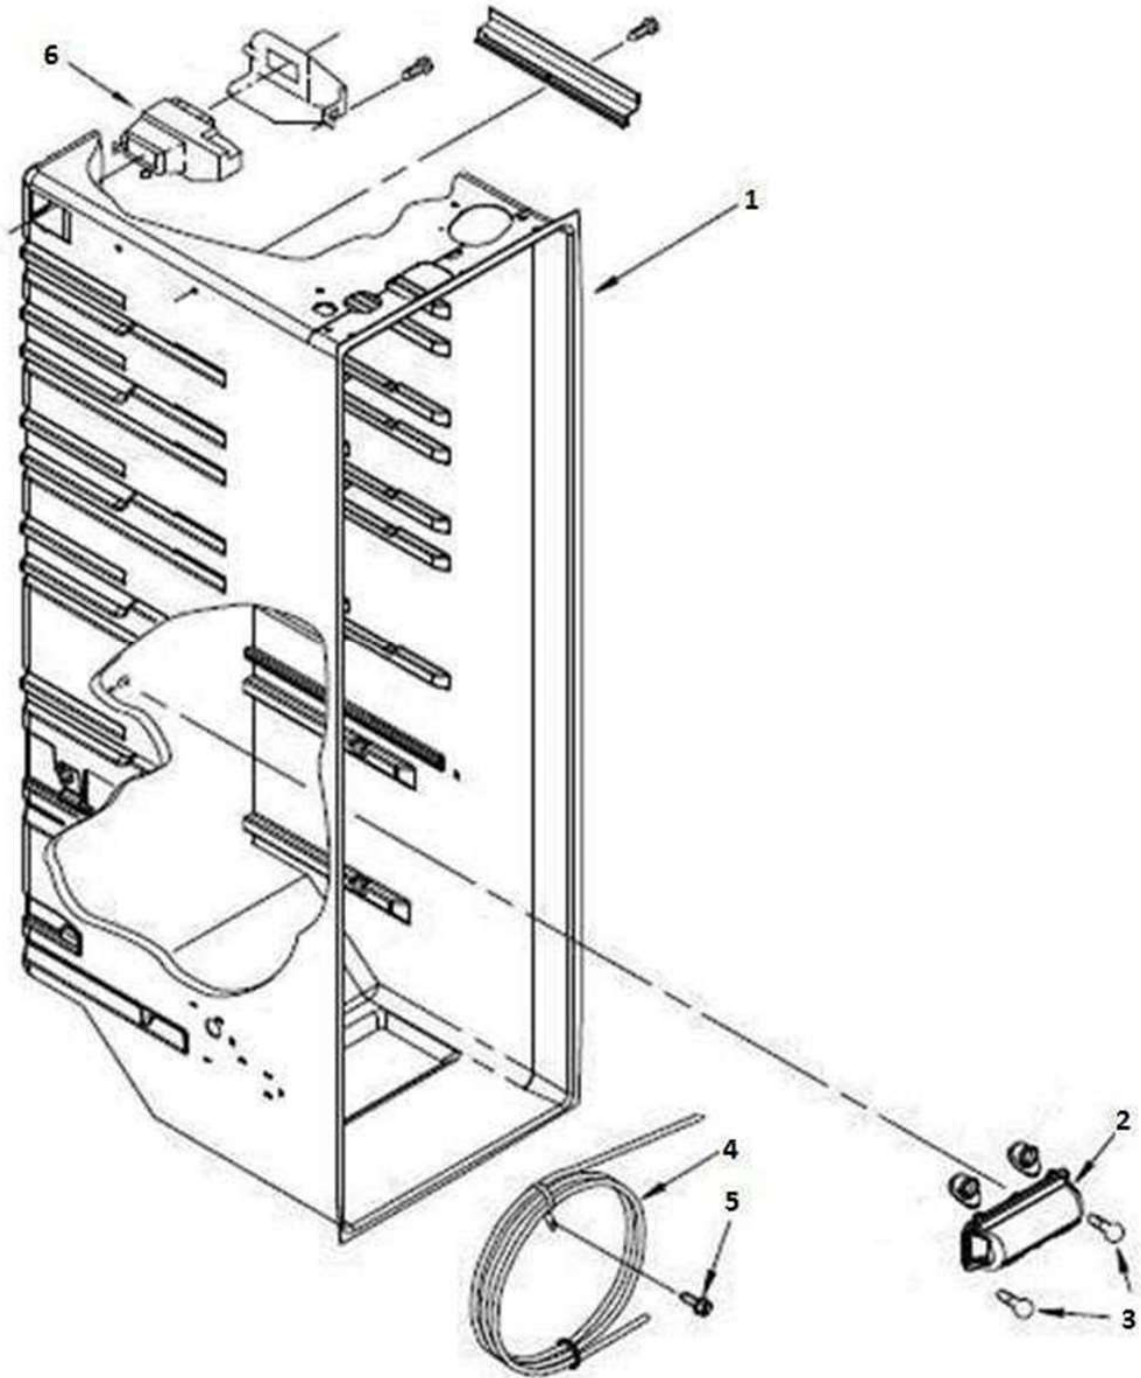

REFRIGERADOR WD2620S03

LINER REFRIGERADOR

# lust	Parte	Descripcion
1	*****	LINER
2	W10166130	SHIELD ASSY-LIGHT
3	W11125625	BULB, LIGHT
4	W11531176	RESERVOIR
5	*****	SCREW
6	W11264792	AIR DIFFUSER ASSEMBLY