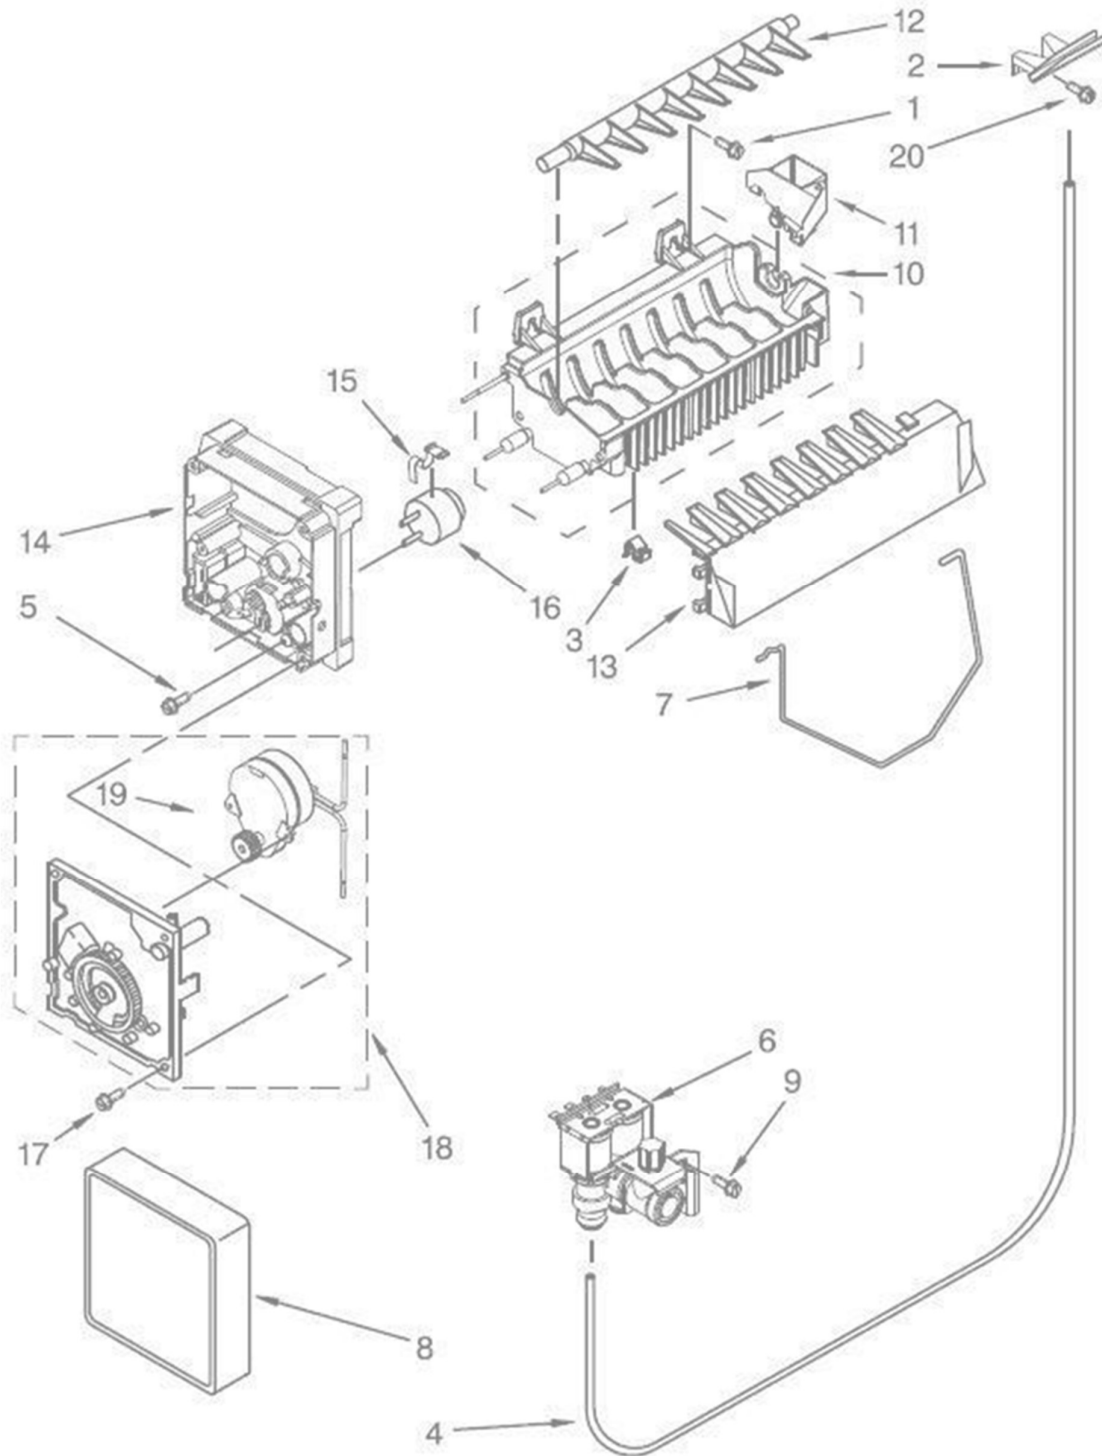

FABRICA DE HIELO

REFRIGERADOR WD2620S03

SISTEMA DE SELLADO

No.lus	No. de Parte	DESCRIPCIÓN
1	No servicable	SCREW
3	628379	CLIP, THERMAL FUSE
4	W10357069	TUBE, WATER
5	No servicable	SCREW
6	W11563185	FILTER VALVE ASSEMBLY
7	W11182354	ARM, SHUTT OFF
8	W10289690	COVER, ICEMAKER
9	No servicable	SCREW
10	W10477139	ASSEMBLY, MOLD & HEATER
11	W10435665	CUP-WATER FILL
12	W10318914	EJECTOR, ARM
13	W10699925	STRIPPER, ICE
14	2194712	SUPPORT
15	2315522	RETAINER, THERMOSTAT
16	2321258	THERMOSTAT
17	No servicable	SCREW
18	626681	ASSEMBLY, MODULE
19	No servicable	MOTOR (NO SERVICIABLE)
20	No serviceable	SCREW
21	W10670844	CONTAINER ICE
**	W10300022	COMPLETE ICEMAKER ASSEMBLY