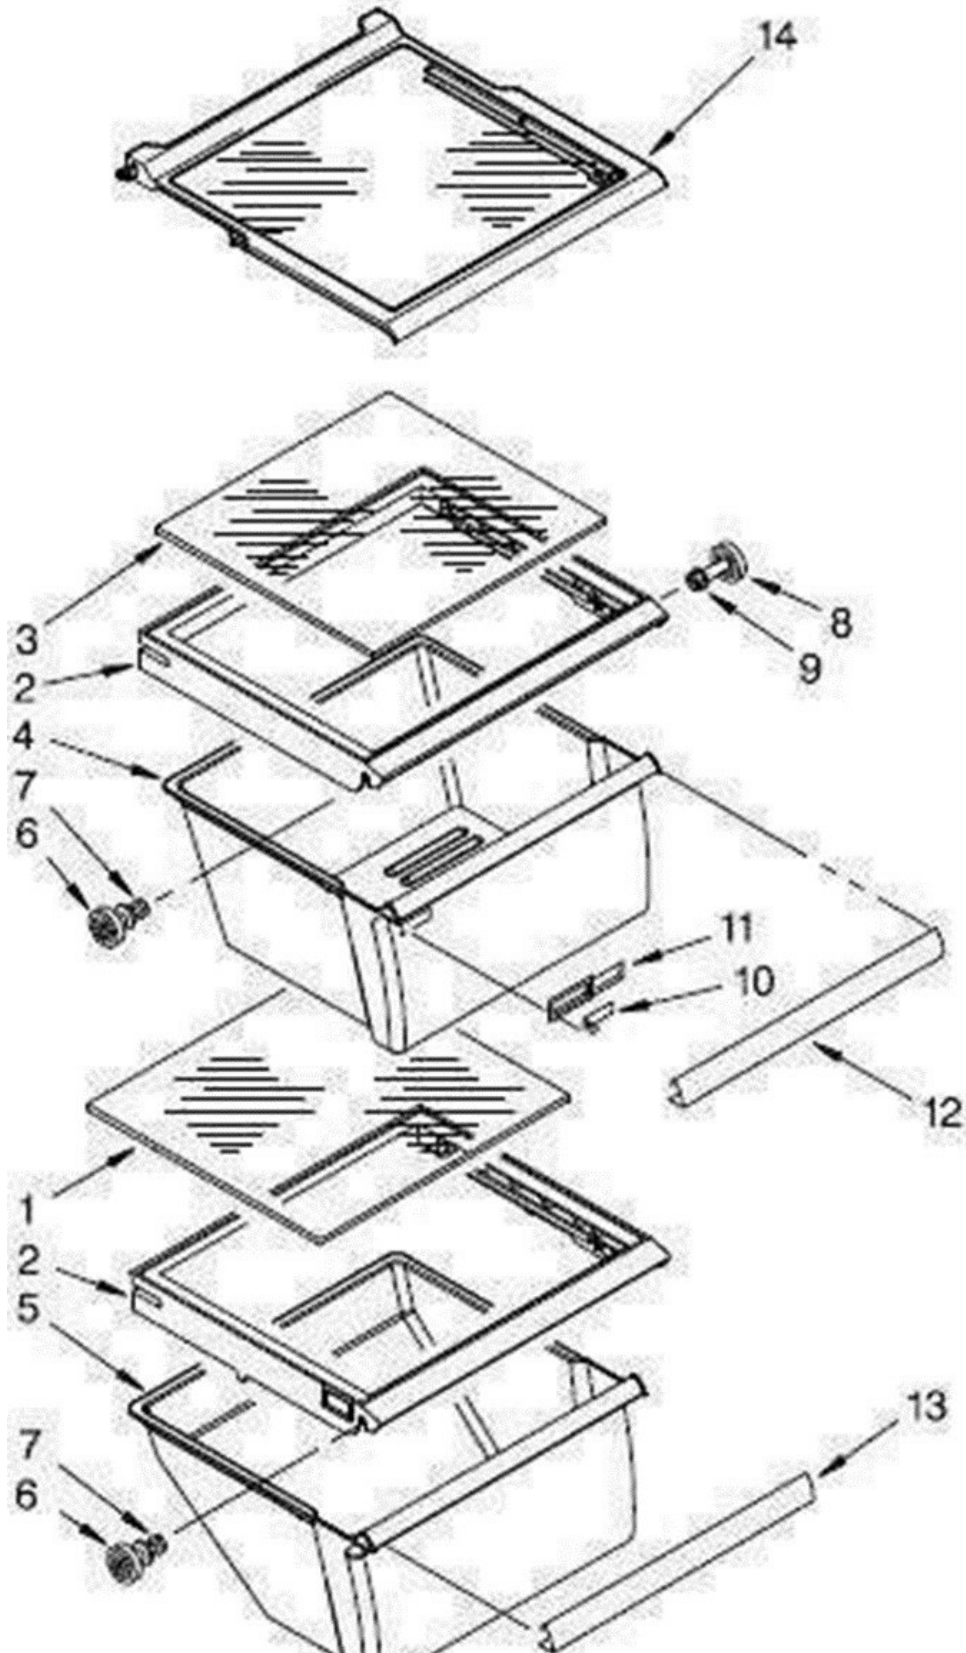

REFRIGERADOR WD2620S03

PARRILLAS Y CAJONES

No.Ilu	No. de Parte	DESCRIPCIÓN
1	W10898364	GLASS, COVER
2	W11351248	COVER, CRISPER
3	W10898364	GLASS, COVER
4	W11046494	CRISPER, PAN
5	W11035216	MEAT, PAN
6	W10173126	STUD, ASSEMBLY
7	No servicable	SCREW
8	W10173126	STUD ASSEMBLY
9	No servicable	SCREW
10	W10282883	SLIDE, HUMIDITY CONTROL
11	W10282880	BODY, HUMIDITY CONTROL
14	W11135529	SHELF ASSEMBLY, SPILLGUARD