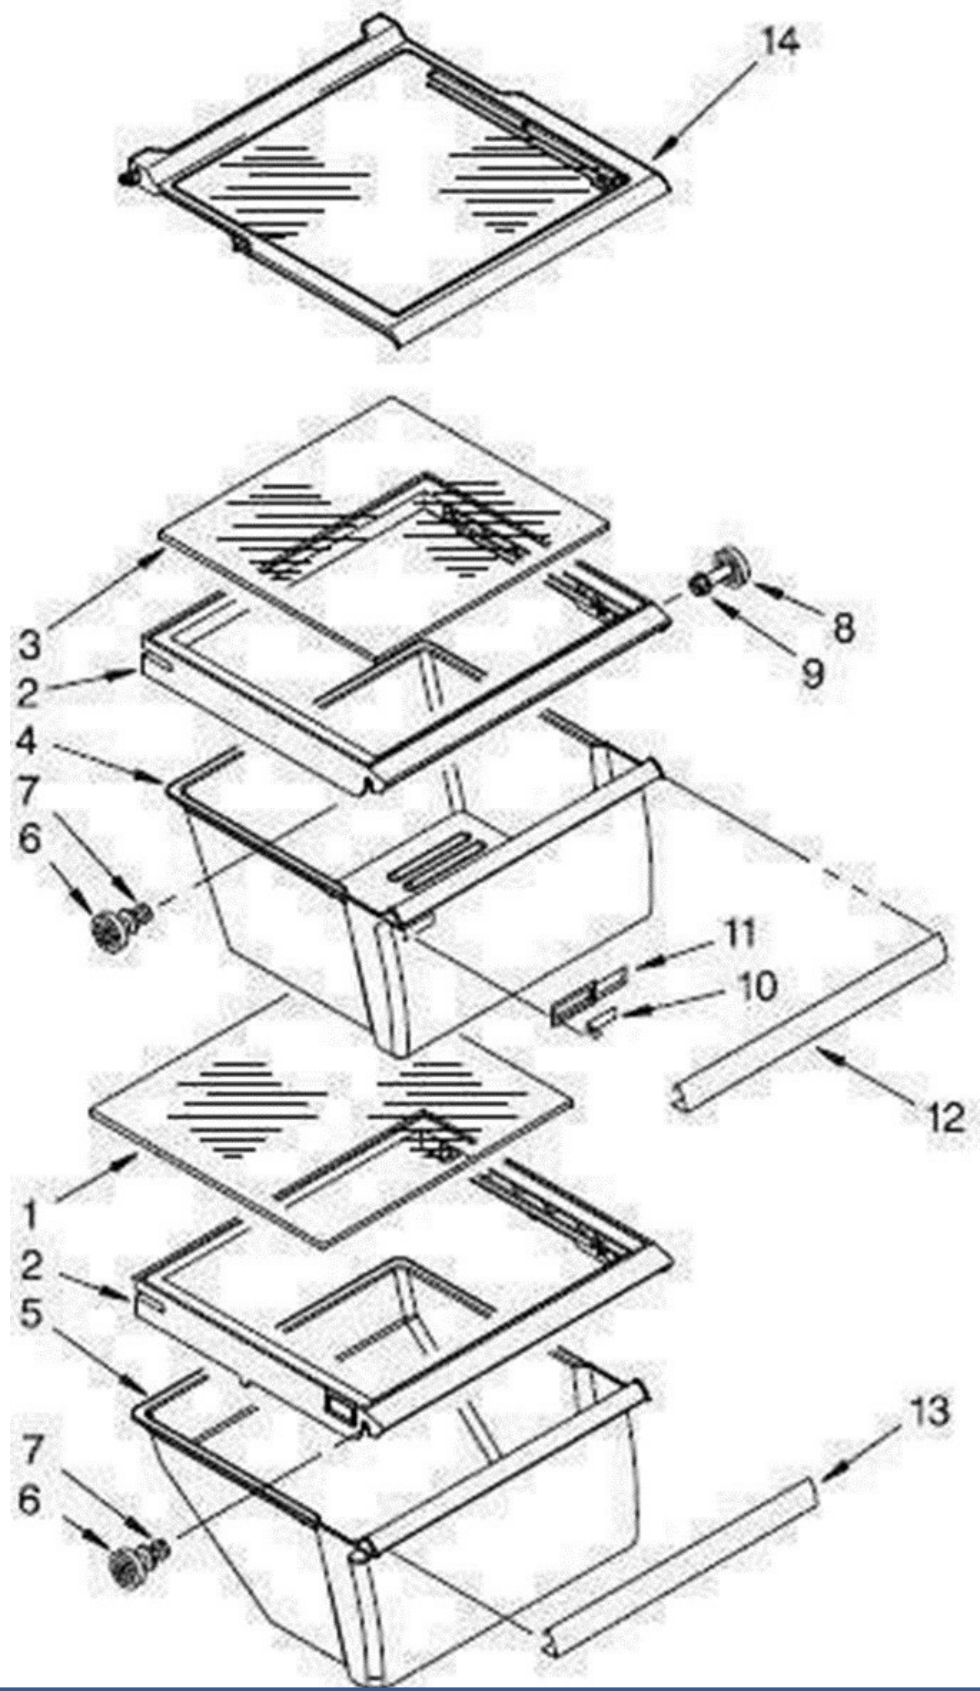

BENITO JUÁREZ #1500 GPE ZITON, CD. GUADALUPE NUEVO LEÓN TEL: 8183377999 Y 49
HORARIOS: LUNES A VIERNES 8:30 A 6:00 PM Y SÁBADOS DE 8:30 A 2:00 PM
www.denek.com

REFRIGERADOR WD2620S04

PARRILLAS Y CAJONES

No.Ilu	No. de Parte	DESCRIPCIÓN
1	W10898364	GLASS, COVER
2	W11351248	COVER, CRISPER
3	W10898364	GLASS, COVER
4	W11046494	CRISPER, PAN
5	W11035216	MEAT, PAN
6	W10173126	STUD, ASSEMBLY
7	No servicable	SCREW
8	W10173126	STUD ASSEMBLY
9	No servicable	SCREW
10	W10282883	SLIDE, HUMIDITY CONTROL
11	W10282880	BODY, HUMIDITY CONTROL
14	W11135529	SHELF ASSEMBLY, SPILLGUARD