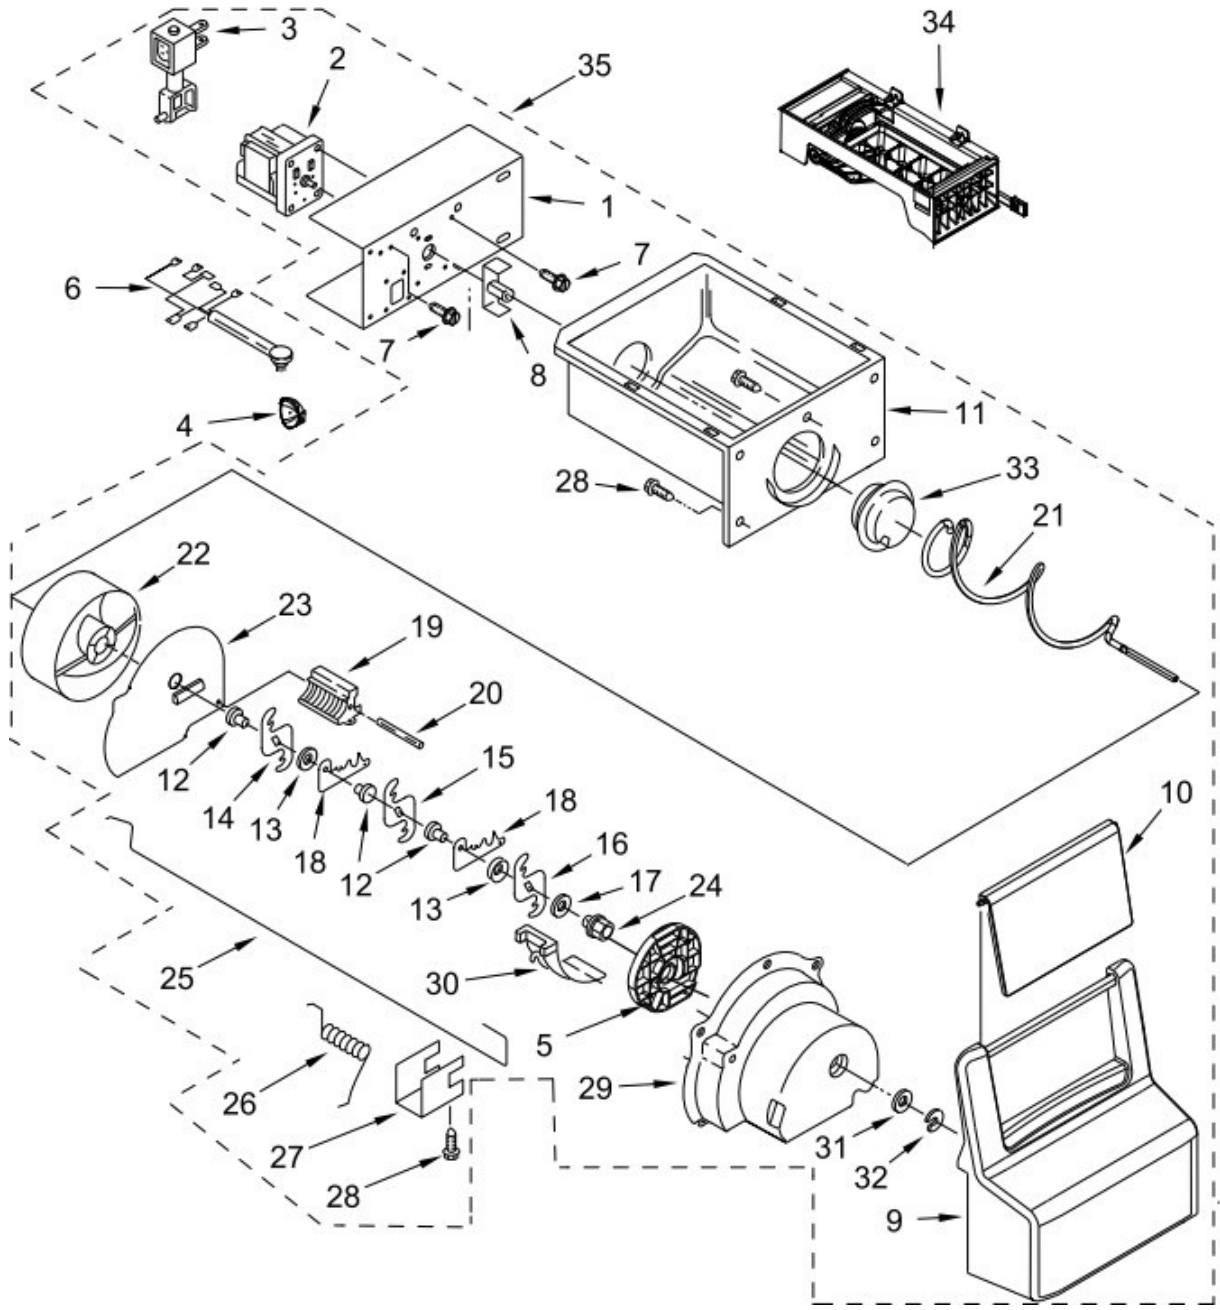

REFRIGERADOR WD2620S04

FABRICA DE HIELO

#Ilust	# de parte	Descripción
1	W11307589	Bracket, Motor
2	W1088456	Motor, Dispenser
3	2152713	Assembly, Solenoid
4	W11468934	Light Module, LED
5	W10138206	Spacer - Crusher
6	W11218402	Housing Assembly, Ice Dispenser Wiring
7	W10162487	Screw
8	W10169511	Coupling, Motor
9	W11427433	Cover, Ice Container Front
10	W11351746	Ice Door
11	W10670844	Container, Ice
12	W11032812	Spacer, Step
13	W11032808	Spacer, Flat
14	W10278731	Blade, Rotary A
15	W10278732	Blade, Rotary B
16	W10278733	Blade, Rotary C
17	489234	Washer, Plain Upper
18	W10181990	Blade, Fixed (CAM
19	W10189708	Block, Blade
20	489229	Pin, Roll
21	W10295082	Auger
22	W10698642	Drum
23	W10403781	Baffle, Floating