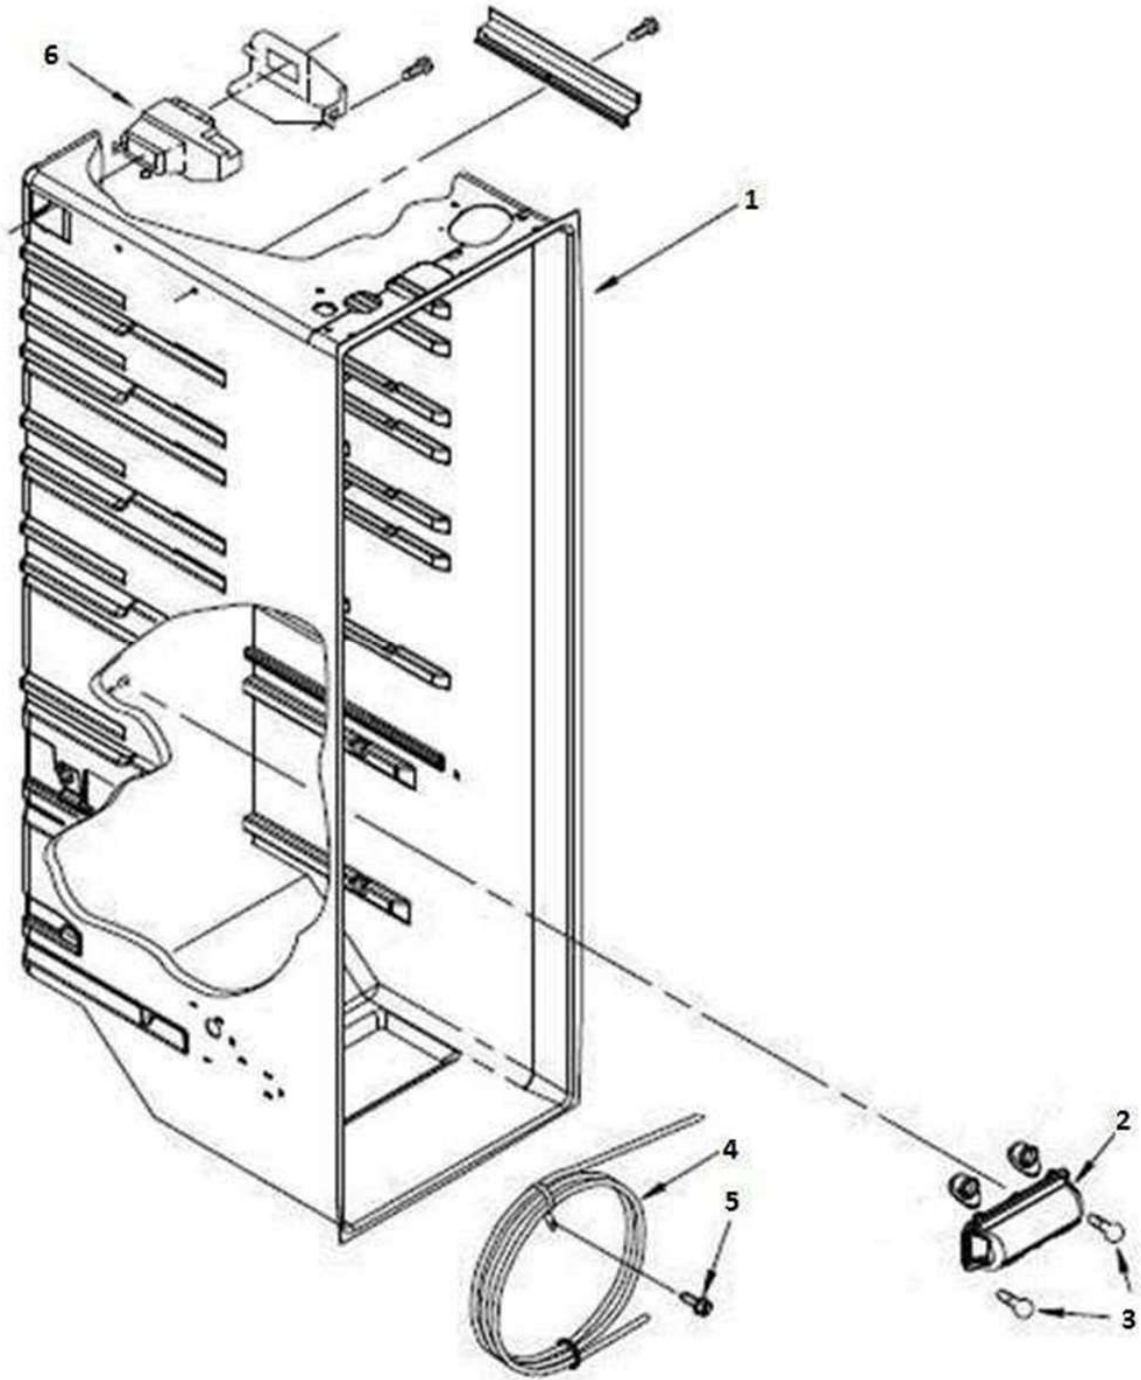

REFRIGERADOR WD2620S04

LINER REFRIGERADOR

# lust	Parte	Descripcion
1	*****	LINER
2	W10166130	SHIELD ASSY-LIGHT
3	W11125625	BULB, LIGHT
4	W11531176	RESERVOIR
5	*****	SCREW
6	W11264792	AIR DIFFUSER ASSEMBLY