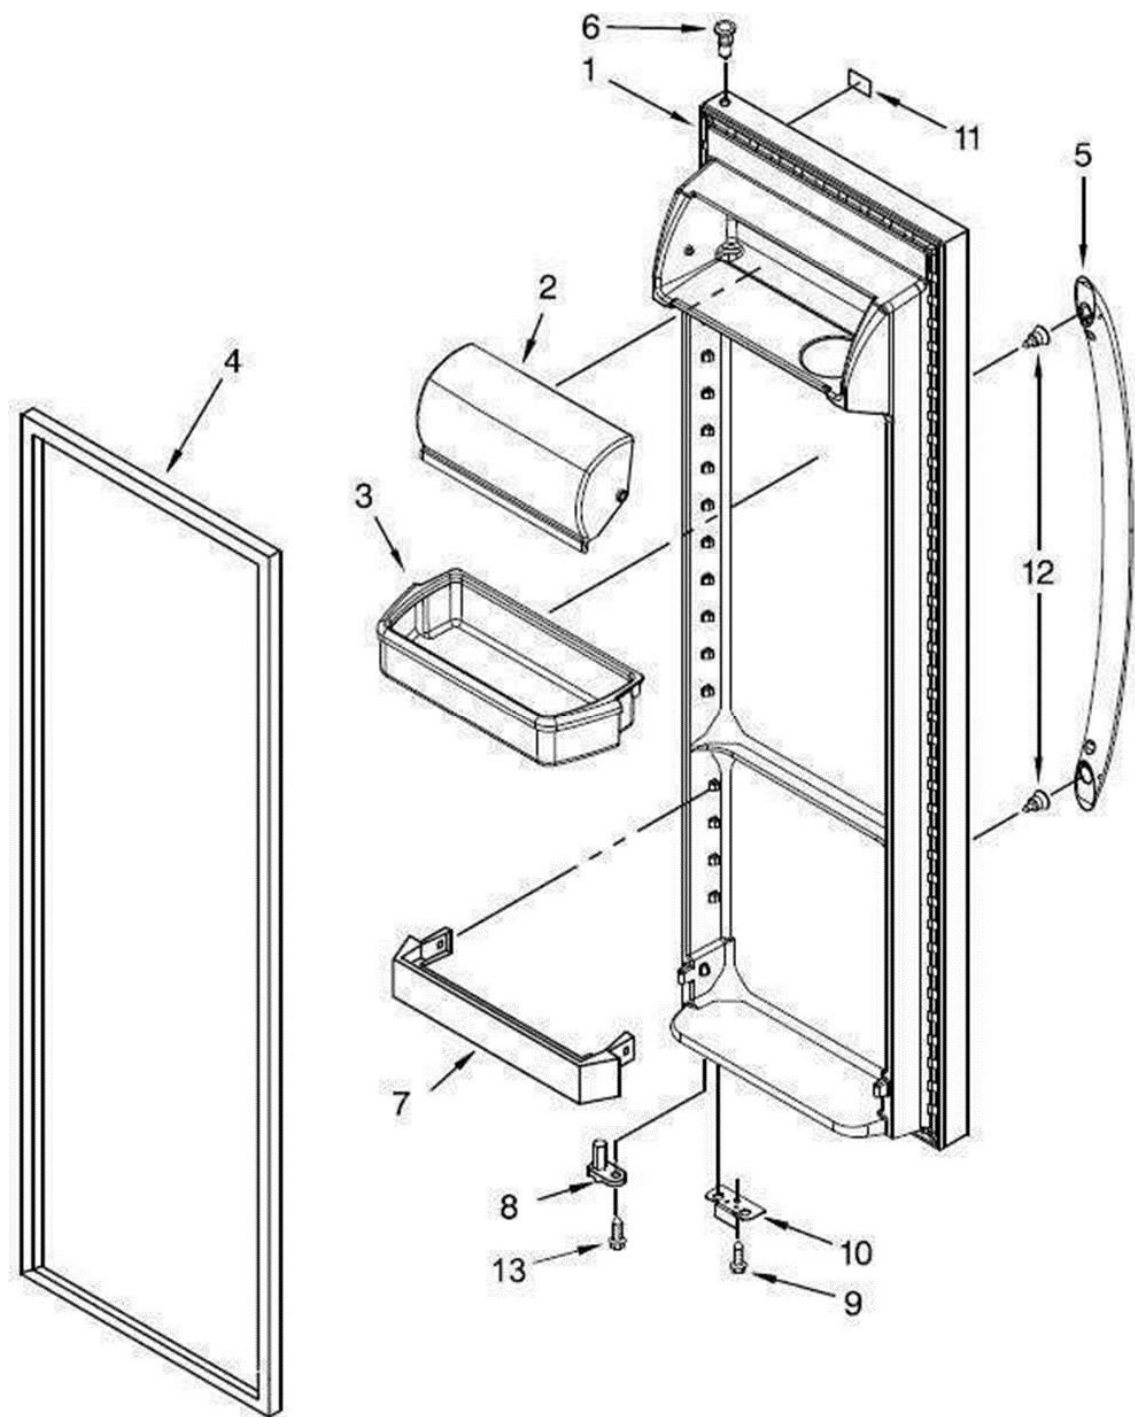

REFRIGERADOR WD2620S04

PUERTA REFRIGERADOR

No. Ilus.	No. de Parte	DESCRIPCIÓN
1	LW11110272	REFRIGERATOR DOOR
2	2256101	DOOR COMPARTMENT
3	W10900538	BIN, DOOR
4	W10912318	DOOR GASKET MAGNETIC RC
5	W11289640	HANDLE
6	2256151	THIMBLE
7	2309941	TRIVET
8	W11097327	DOOR CLOSER, UPPER CAM
9	No servicable	SCREW
10	W10900463	BRACKET, DOOR STOP
11	W10884773	NAMEPLATE
12	No servicable	SCREW
13	No servicable	SCREW