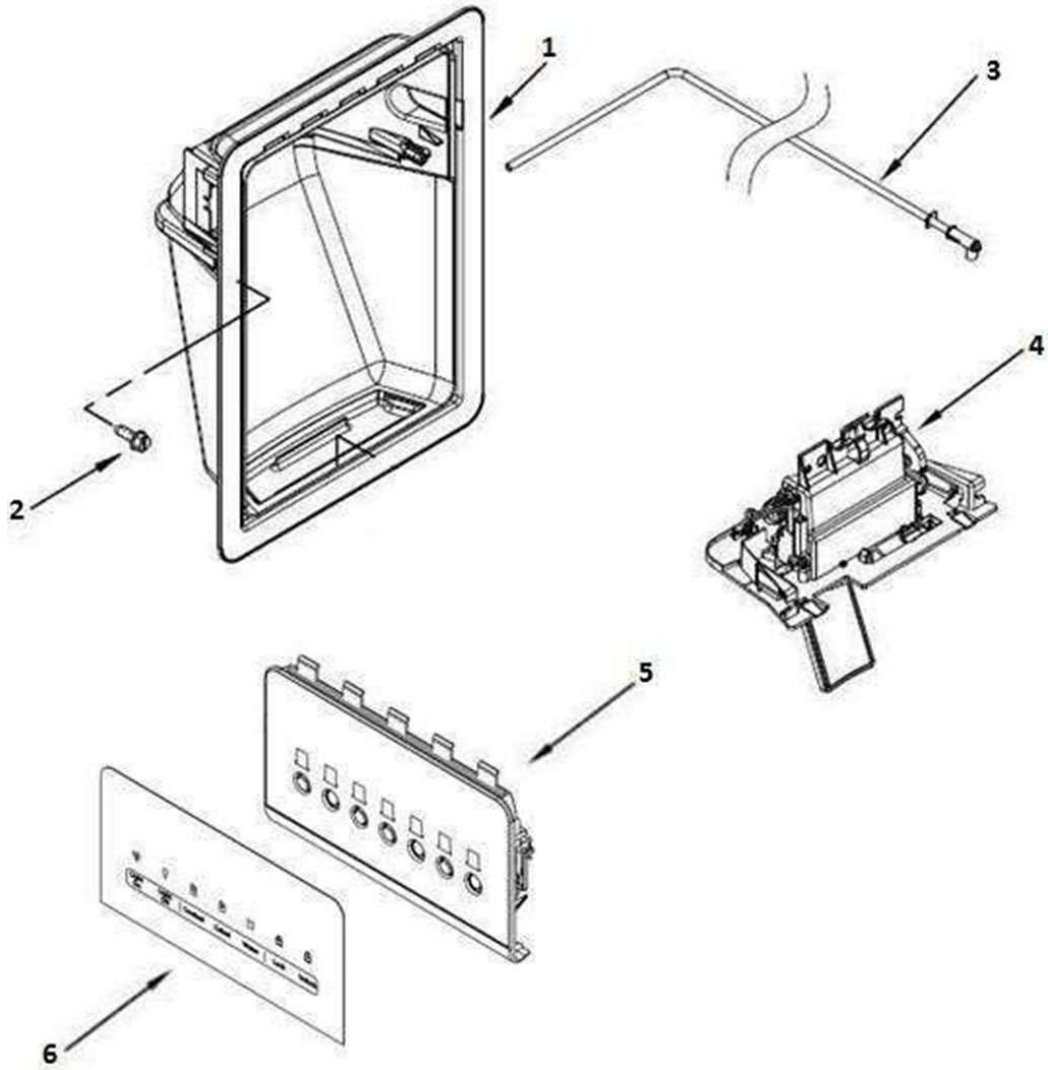

REFRIGERADOR WD2620S04

DISPENSADOR