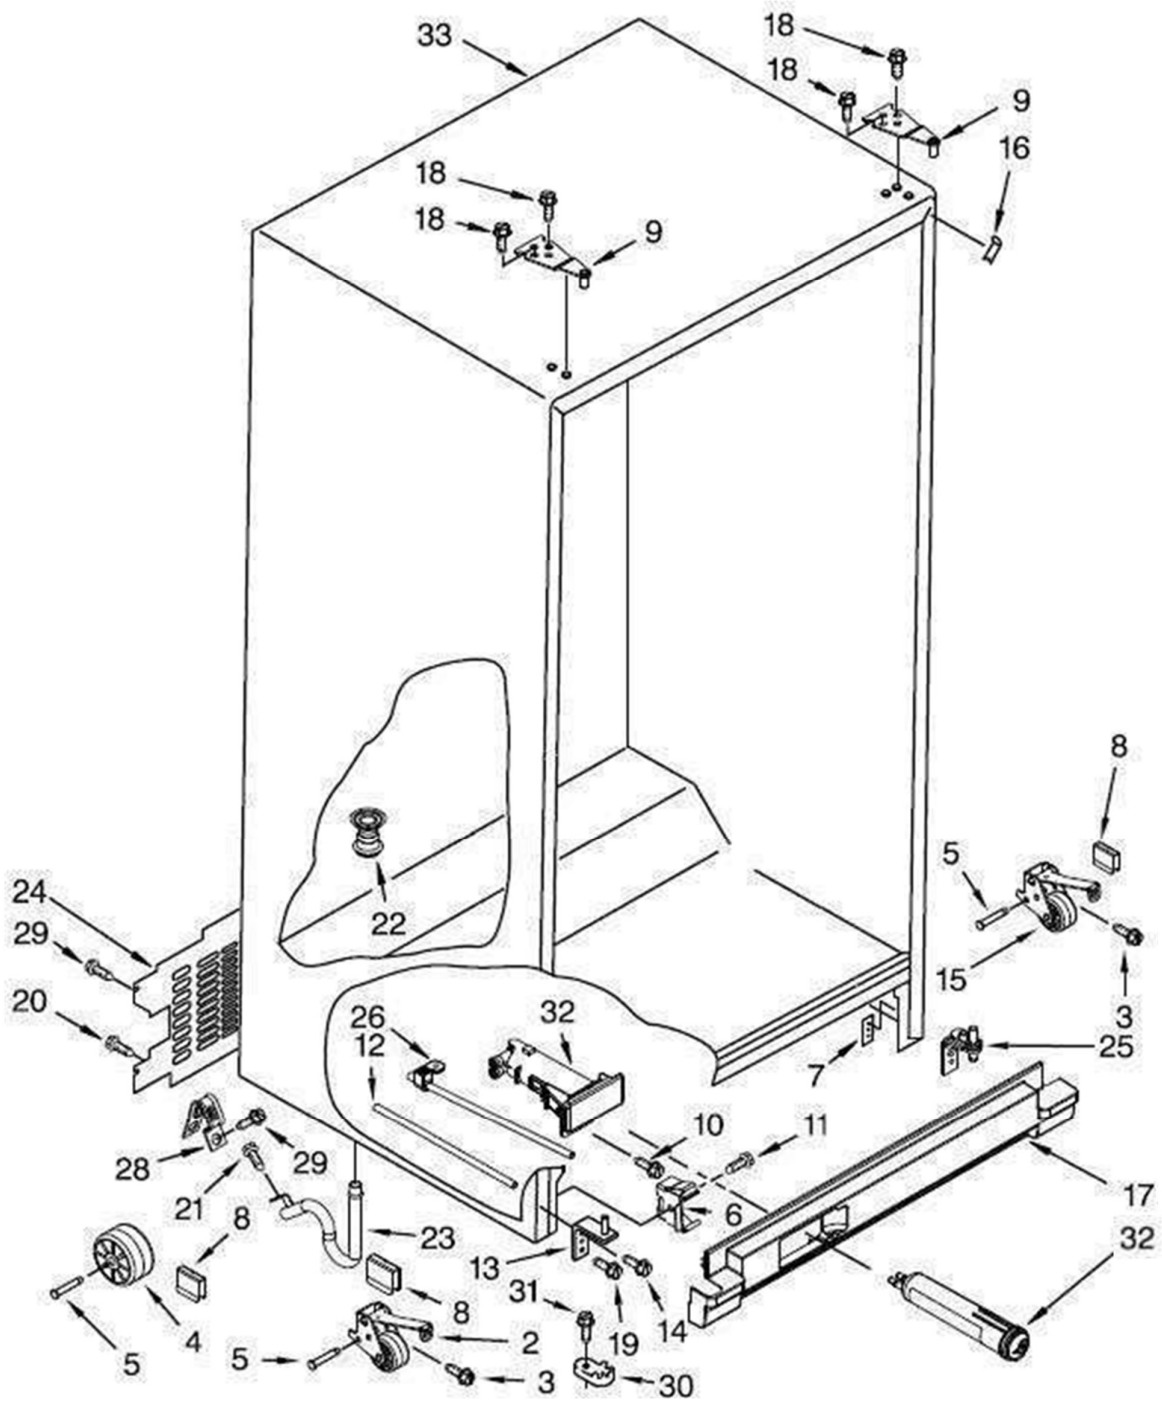

REFRIGERADOR R600
MODELO: WD2620S04

REFRIGERADOR WD2620S04

GABINETE

REFRIGERADOR WD2620S04

GABINETE

No. Ilus.	No. de Parte	DESCRIPCIÓN
2	W10327666	ROLLER
3	*****	No servicable
4	2150304	ROLLER CABINET
5	2262072	AXLE, ROLLER
6	2155013	CLIP, GRILLE
7	W10247935	PLATE, SCREW
8	W11087168	CLIP, ROLLER
9	W10900868	TOP HINGE RC
9.1	W10900869	TOP HINGE FC
10	W10308751	SCREW
11	W10308751	SCREW
12	W10900449	TUBE FILTER - INLET
13	W11093938	HINGE, BOTTOM FC
14	No servicable	SCREW
15	W10327665	FRONT ROLLER RIGHT
16	W11189126	FILLER, WRAPPER
17	W11226345	GRILLE
18	No servicable	SCREW, HINGE
19	No servicable	SCREW
20	No servicable	SCREW
21	No servicable	SCREW
22	W11424515	DRAIN FITTING