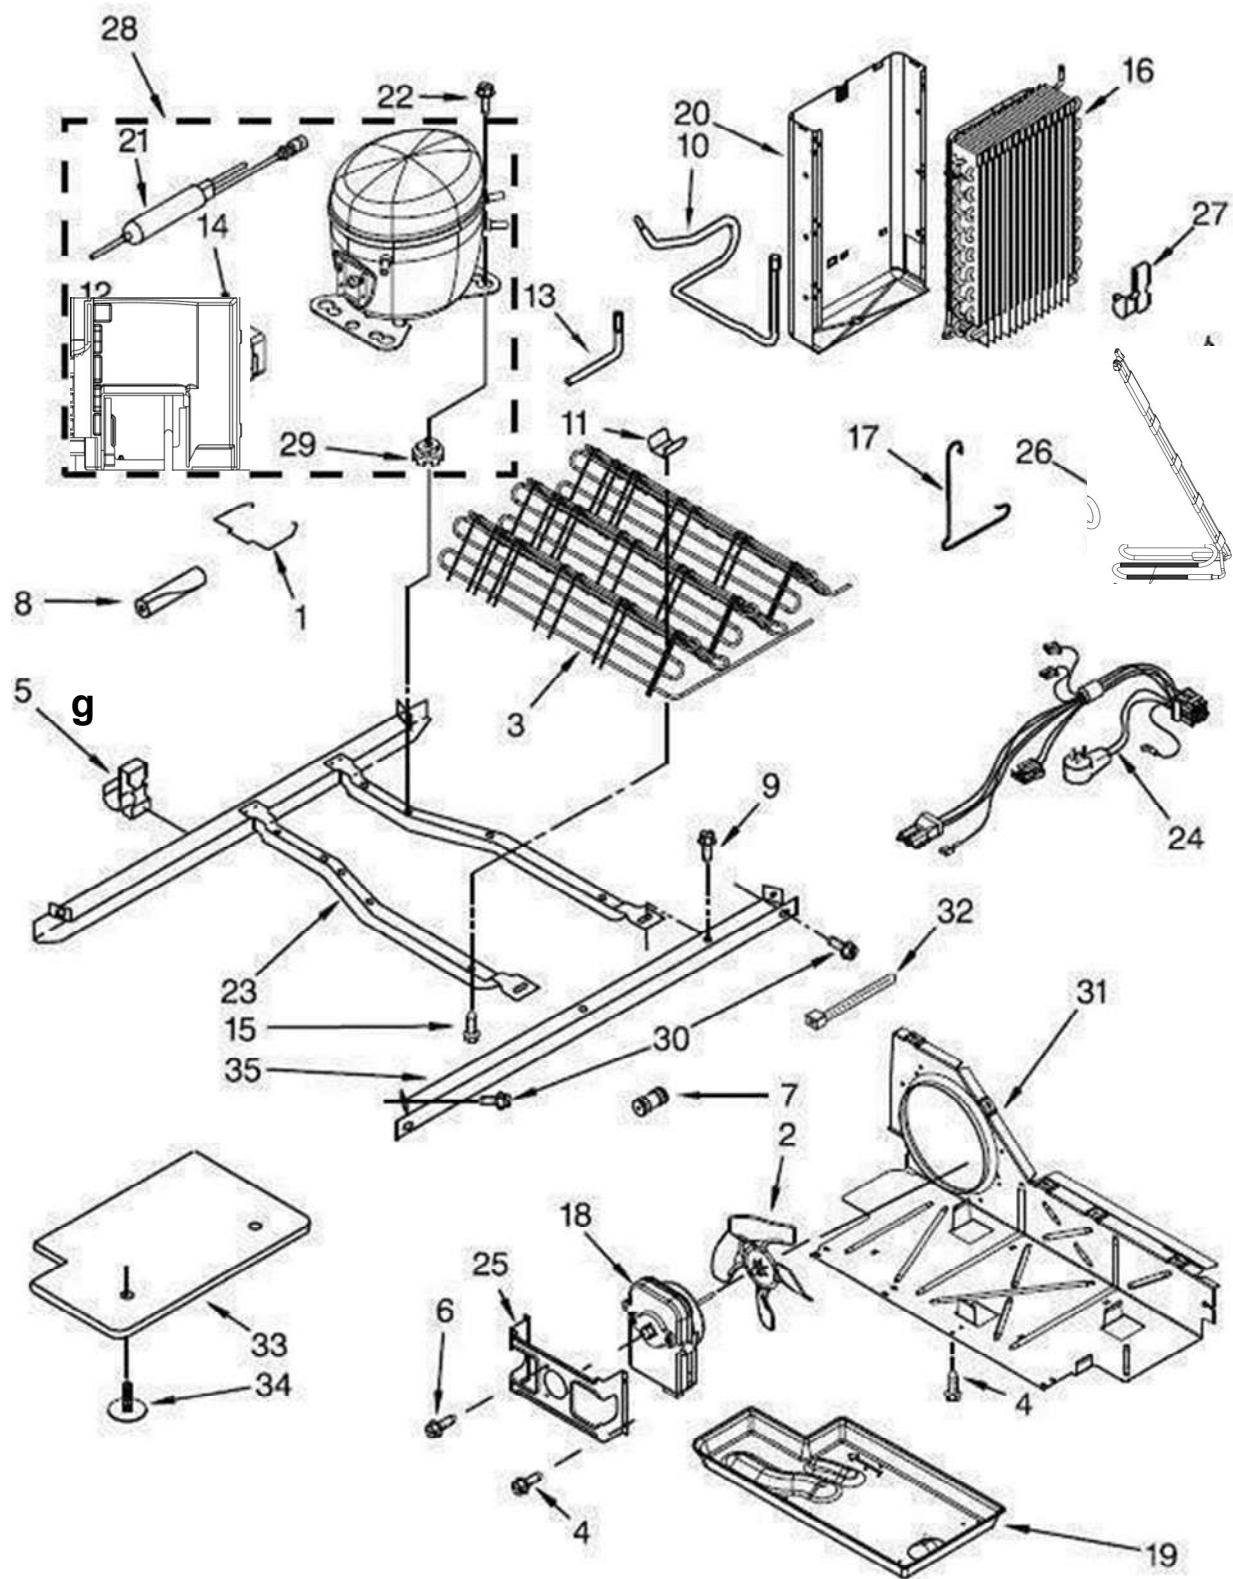

REFRIGERADOR WD2620S04

SISTEMA DE SELLADO

No.Illus.	No. de Parte	DESCRIPCIÓN
1	2212996	Strap, Bale
2	2225834	Blade, Fan
3	W11553540	Condenser Assembly
**	W11506623	3 5 NK MS 00 (High Side to Condenser)
**	W11504445	5/4 NR MS 00 (Suction Line to Condenser)
4	No servicable	Screw
5	2326941	Clip, Wire
6	No servicable	Screw
7	W10271541	Connector, Water Tube
8	2161302	Sleeve, Pressure Switch Hose
9	No servicable	Screw
10	W10745338	Tube, Suction
11	2311725	Clip, Condenser
13	No servicable	Tube, Process
14	W11565226	Tarjeta Inverter
15	No servicable	Screw
16	W11357917	Evaporator, FC
**	W11504449	4/2 NR AL 00 (Capillary Tube to evaporator)
**	W11506619	8 NK MS 00 (Suction Line to Evaporator)
17	2161324	Clip, Defrost Heater
18	W11546724	Motor, Condenser
19	W10897557	Tray, Evaporator
20	W10194474	Heat Shield and Drain Pan