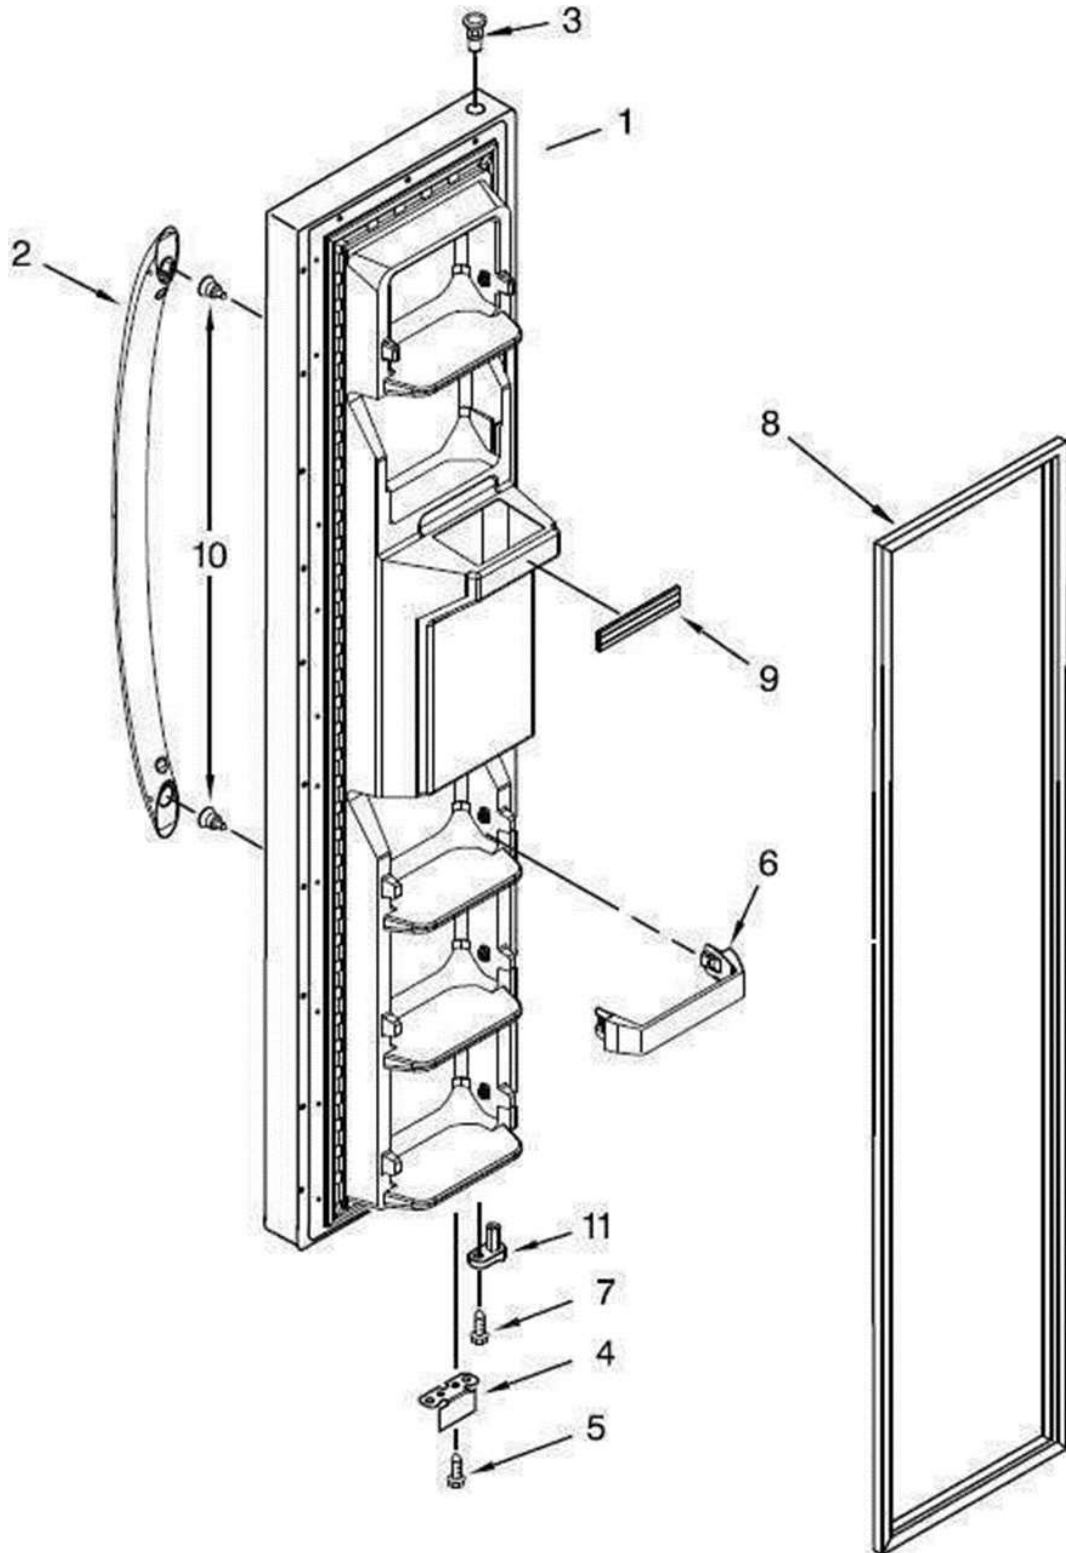

PUERTA CONGELADOR

REFRIGERADOR WD2620S04

PUERTA CONGELADOR

# Ilus.	DESCRIPCIÓN	No. de Parte
1	W11475527	FREEZER DOOR (INCLUYE ITEM 8
2	W11045530	HANDLE
3	2200087	THIMBLE
4	W10900531	BRACKET, DOOR STOP
5	No servicable	SCREW
6	2309717	TRIM, DOOR
7	No servicable	SCREW
8	W10911461	DOOR GASKET MAGNETIC
9	W10307492	TRIM, DOOR SHELF
10	No servicable	SCREW
11	W10900532	DOOR CLOSER, UPPER CAM