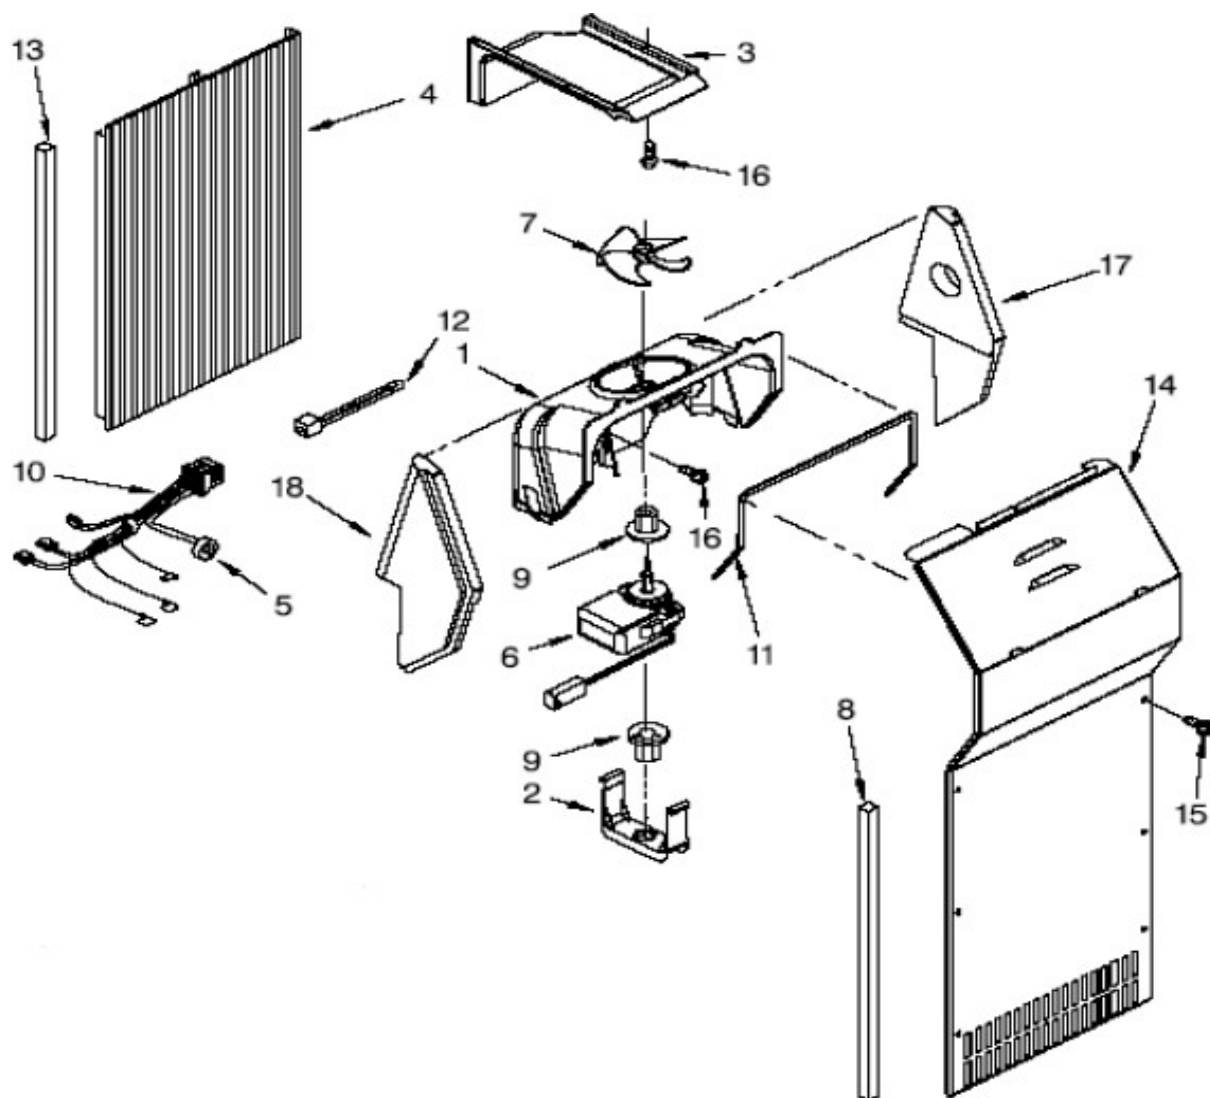

REFRIGERADOR WD2970A01

Marca	Whirlpool
Capacidad	22 pies
Color	Satina Monocromatico

AIR FLOW PARTS