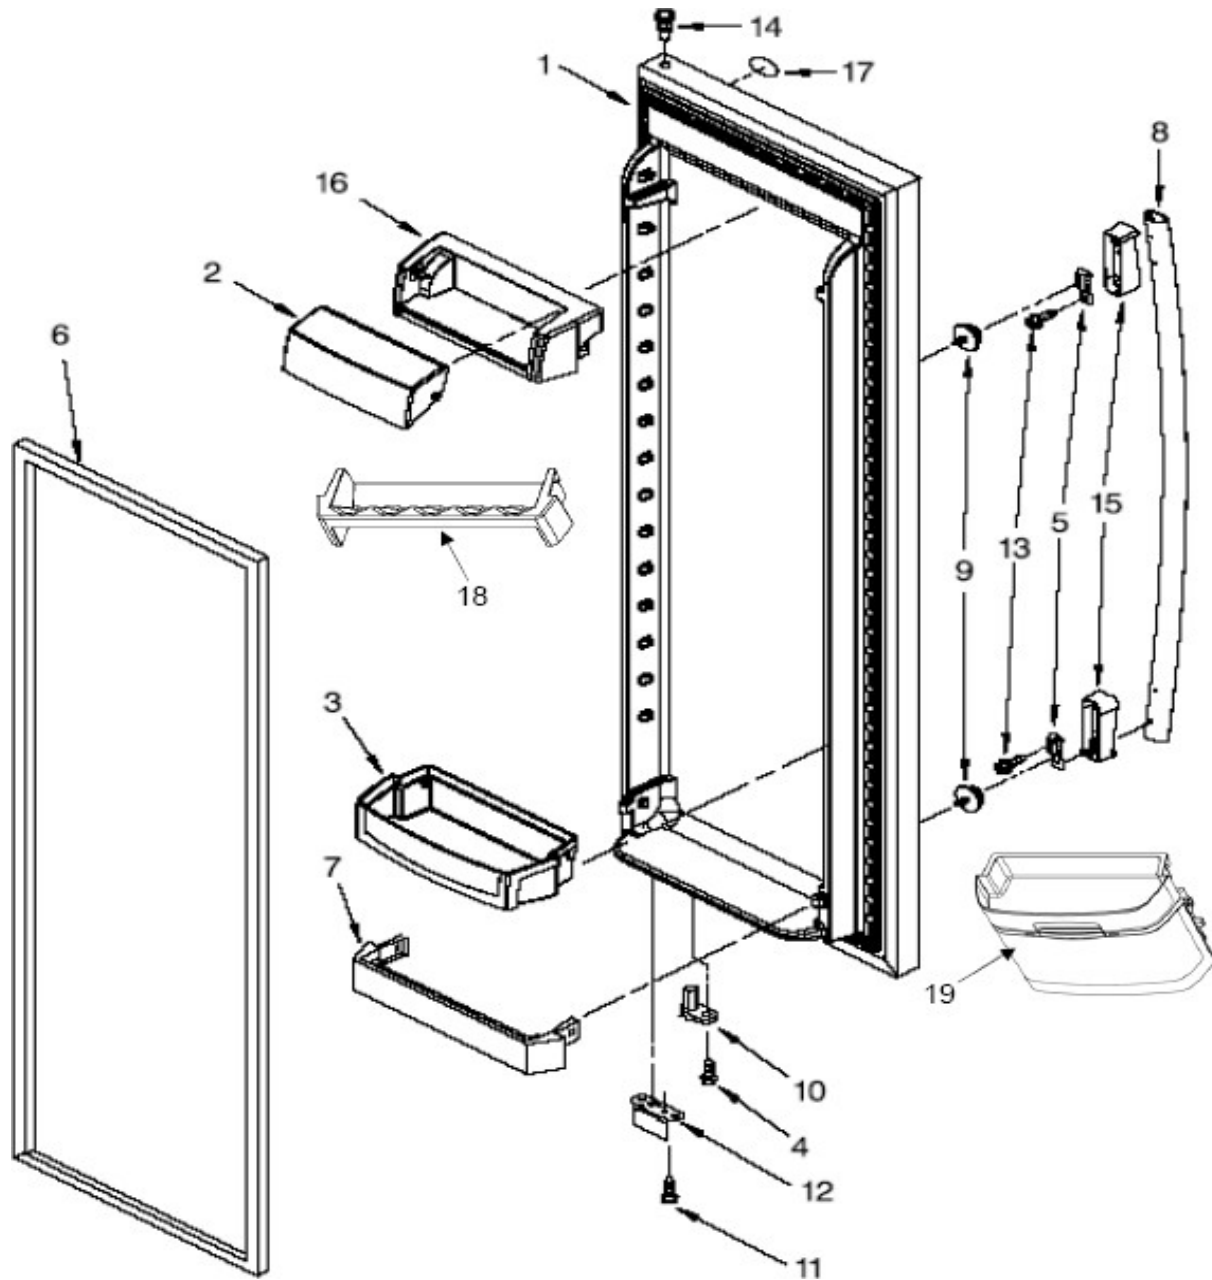

REFRIGERADOR WD2970A01

Marca	Whirlpool
Capacidad	22 pies
Color	Satina Monocromatico

REFRIGERATOR DOOR PARTS