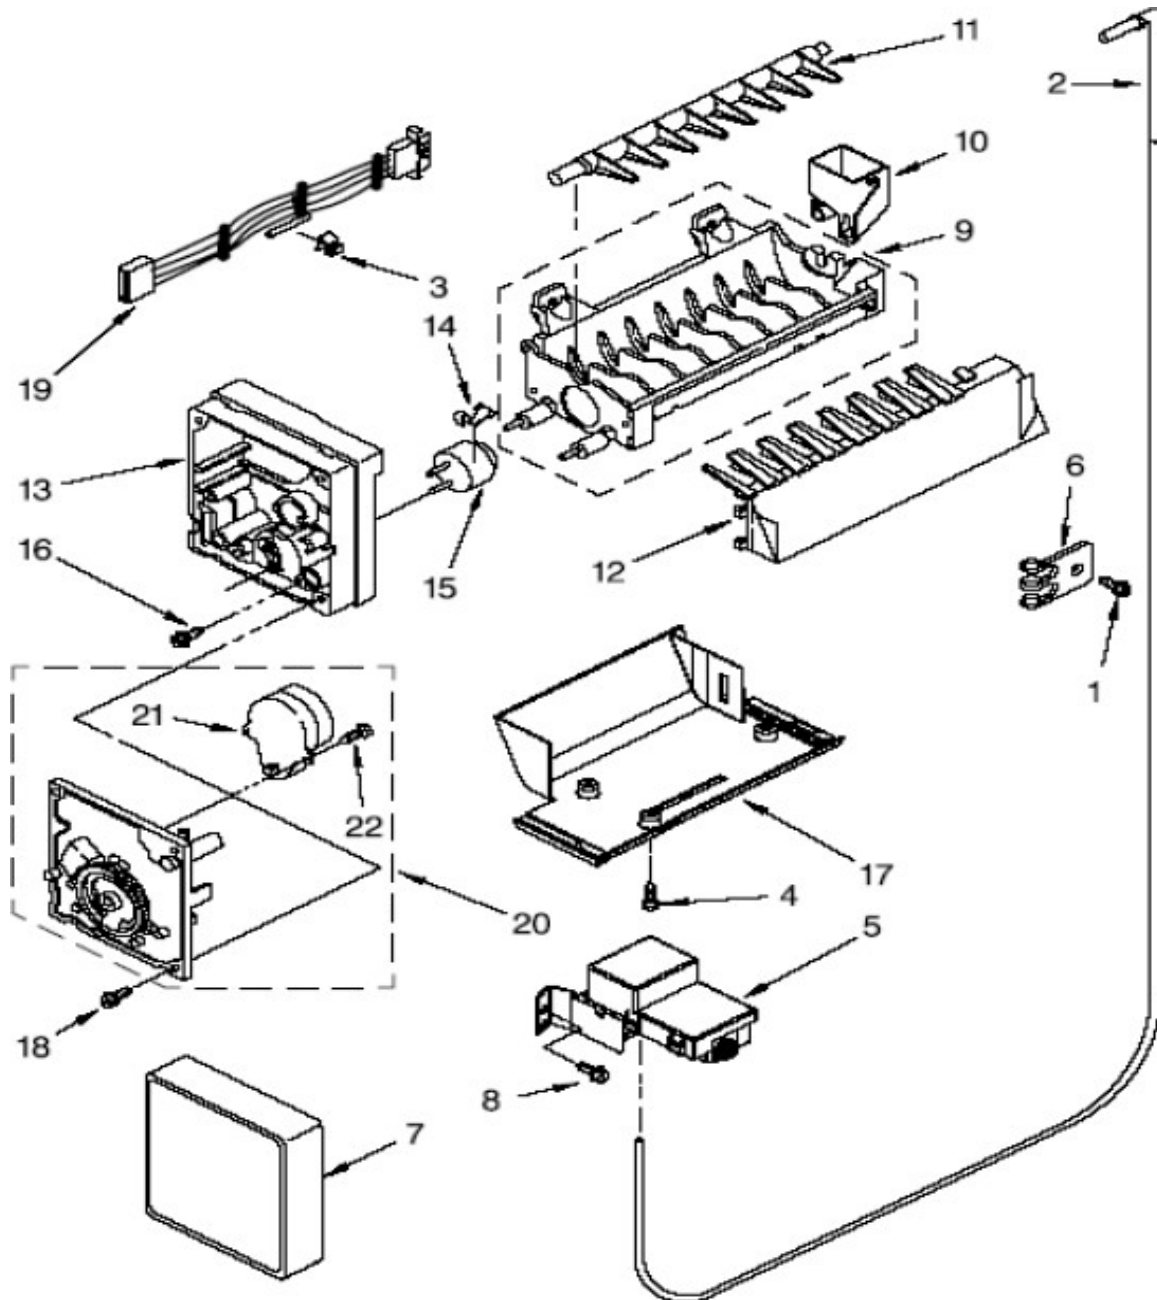

REFRIGERADOR WD2970A01

Marca	Whirlpool
Capacidad	22 pies
Color	Satina Monocromatico

ICEMAKER PARTS

REFRIGERADOR WD2970A01

Marca		Whirlpool	
Capacidad		22 pies	
Color		Satina Monocromatico	
ICEMAKER PARTS			
R e f	Descripción	C a n t	Numero de Parte
1	Screw	**	***
2	Fitting, Water Tube	1	W10140630
3	Clip, Fuse	1	628379
4	Screw	**	***
5	Smart Valve	1	2188709
6	Clip Tube	1	2208136
7	Cover	1	2174358
8	Screw	**	***
9	Mold & Heater Assembly	1	W10122550
10	Cup Water Fill -	1	2304969
11	Ejector	1	626753
12	Ice Stripper	1	2212318
13	Support	1	2194712
14	Retainer Thermostat	1	2315522
15	Thermostat	1	628397
16	Screw	**	***
17	Bracket, Ice Maker Mounting	1	W10131253
18	Screw	**	***
19	Harness, Wiring	1	2187484
20	Module Assembly (Includes Items 21 & 22)	1	626691
21	Motor	1	626683
22	Screw	**	***
100	Icemaker Assembly	1	W10190961