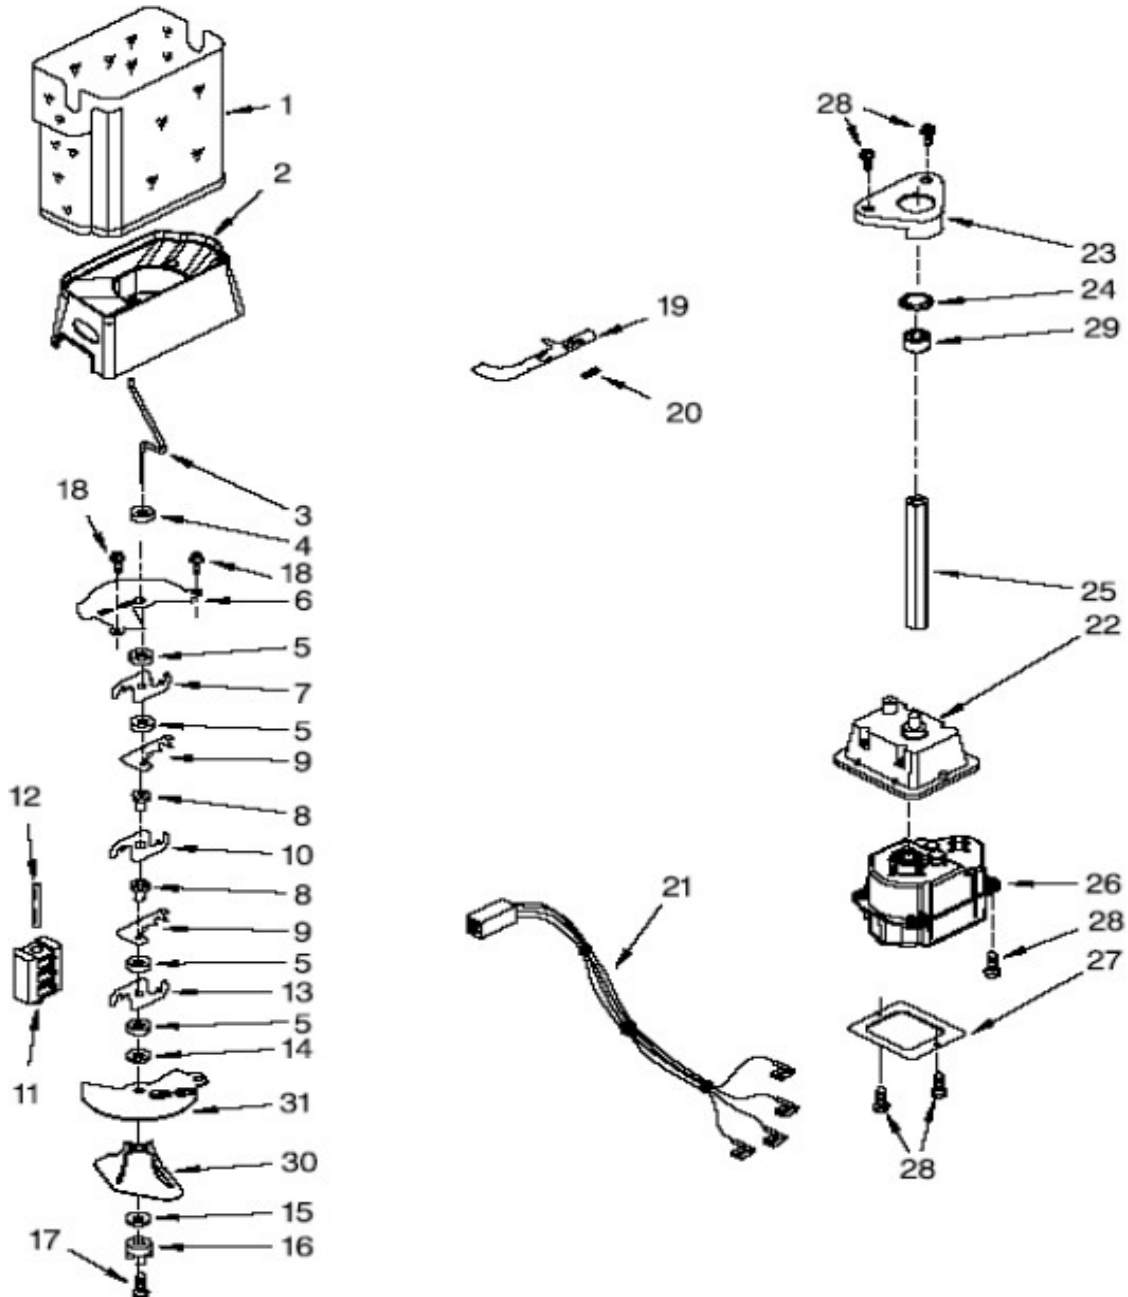

REFRIGERADOR WD2970A01

Marca	Whirlpool
Capacidad	22 pies
Color	Satina Monocromatico

MOTOR AND ICE CONTAINER PARTS