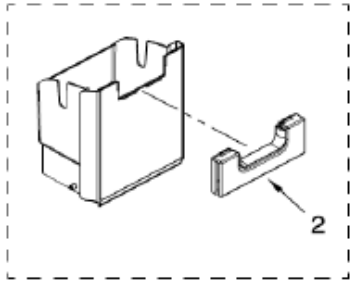

WD3090Y00 CONTENEDOR DE HIELOS