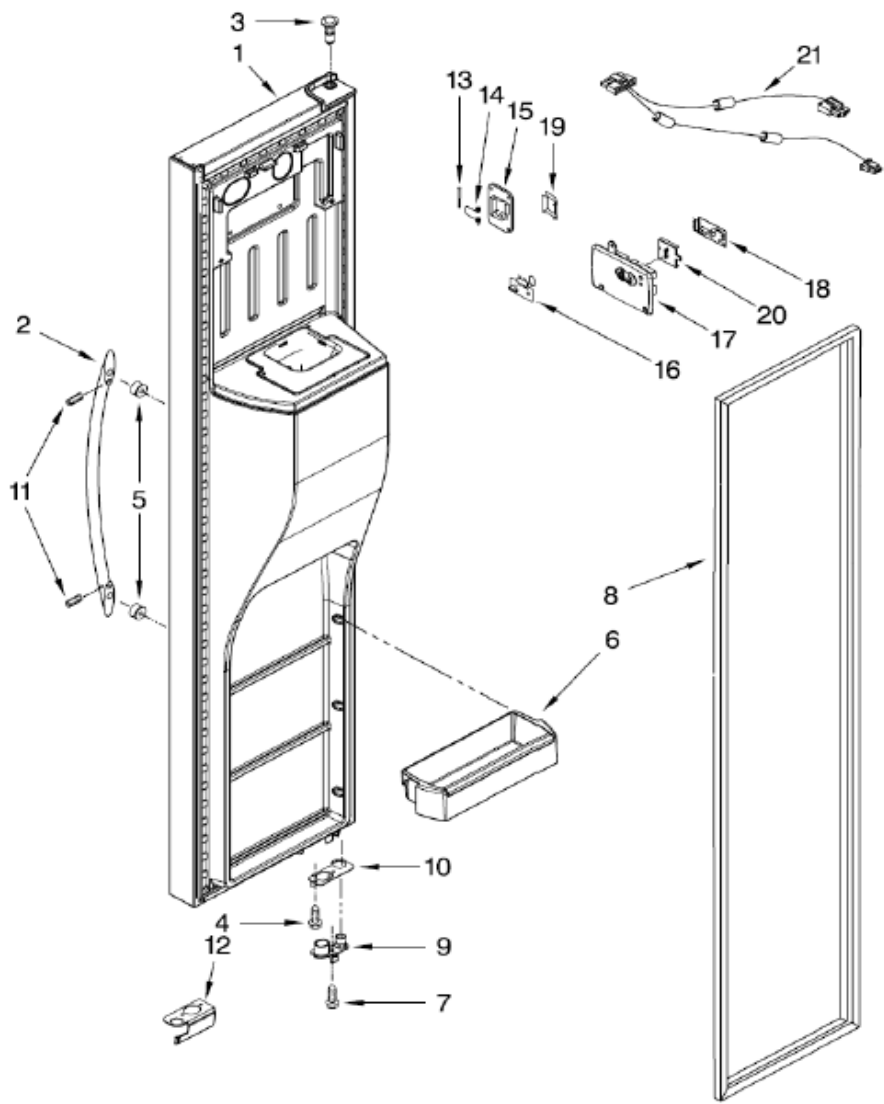

WD3090Y00 PUERTA CONGELADOR