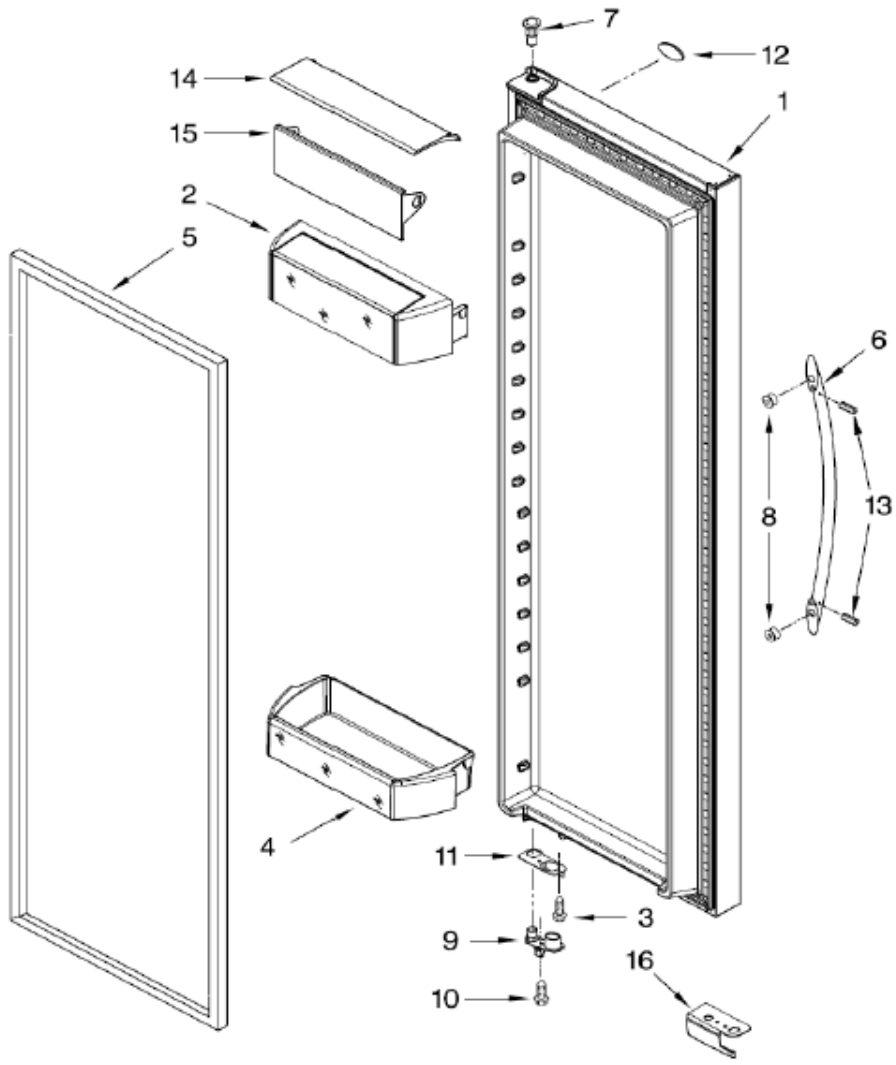

WD3090Y00 PUERTA REFRIGERADOR

WD3090Y00 PUERTA REFRIGERADOR

1	W10395378	REFRIGERATOR DOOR (INCLUDES ITEM 5)
2	W10336573	DOOR COMPARTMENT ASSY
3	****	SCREW
4	W10335219	DOOR BIN, GALLON
5	W10249916	DOOR GASKET
6	W10274730	HANDLE
7	2200087	THIMBLE-TOP
8	W10170540	STUD, HANDLE
9	W10257203	DOOR CLOSER, UPPER CAM
10	****	SCREW
11	W10247909	BRACKET, DOOR STOP CHROME
12	W10393264	BADGE WHIRLPOOL
13	****	SET SCREW
14	W10316883	LID, DOOR COMPARTMENT
15	W10336570	WINDOW, DOOR COMPARTMENT
16	W10257218	COVER, DOOR STOP