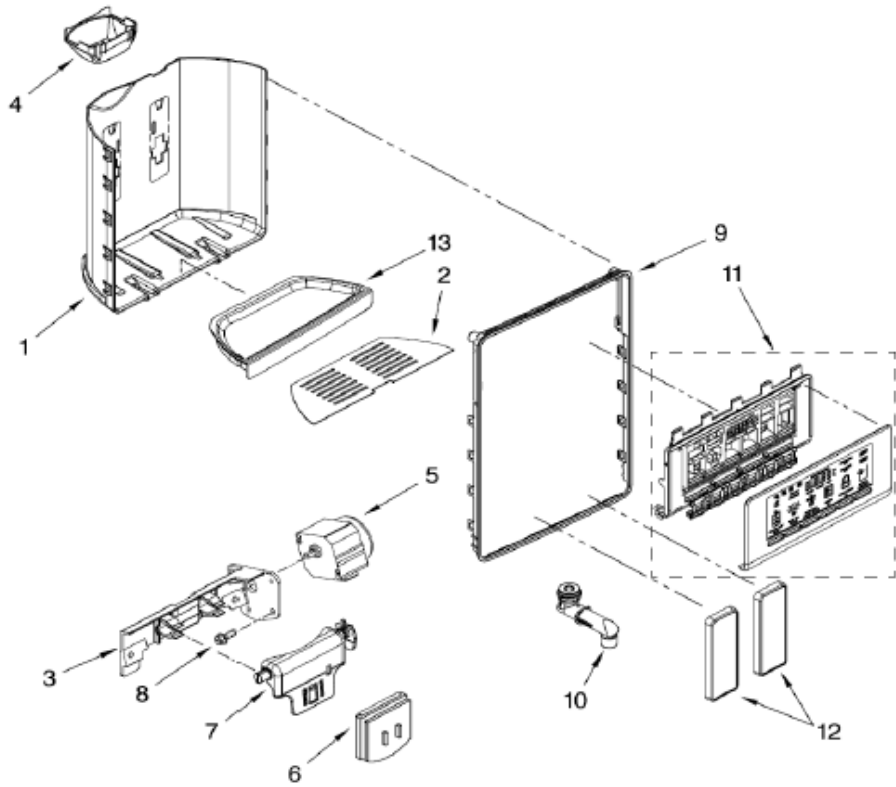

WD3090Y00 DISPENSADOR