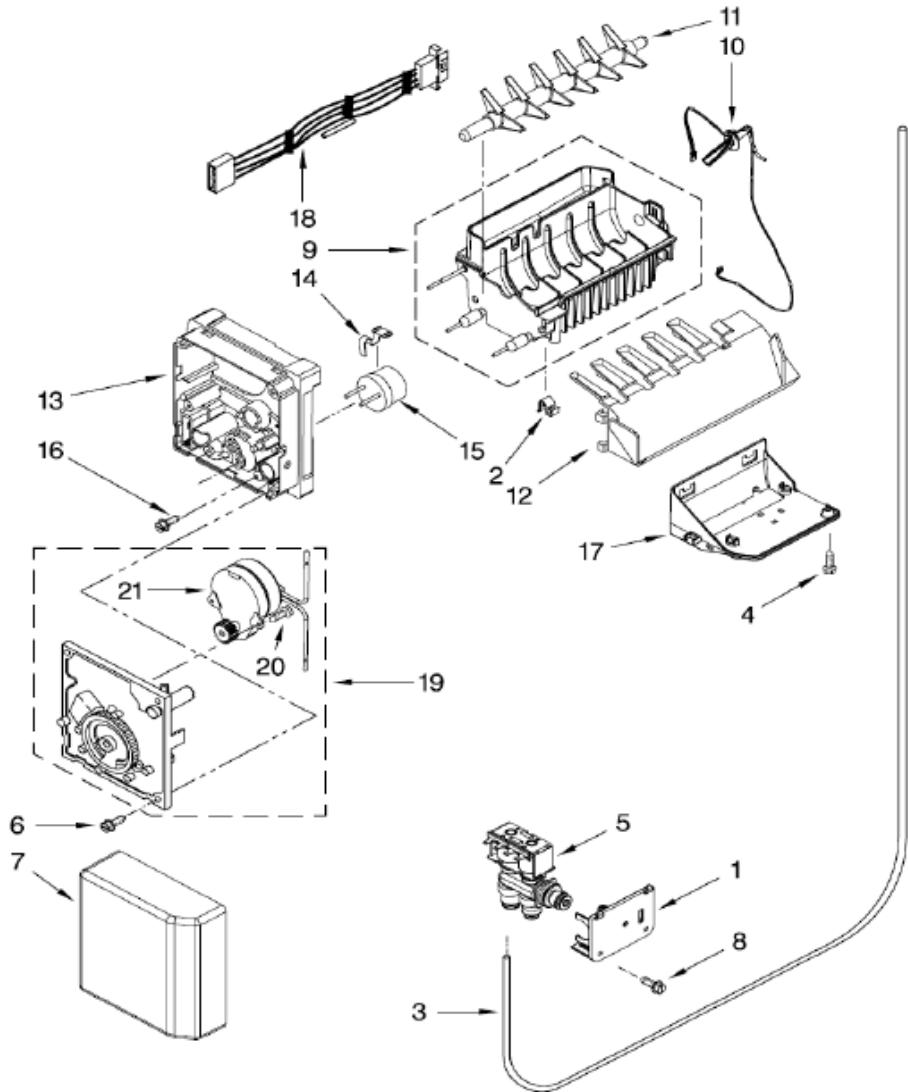

WD3090Y00 ICE MAKER