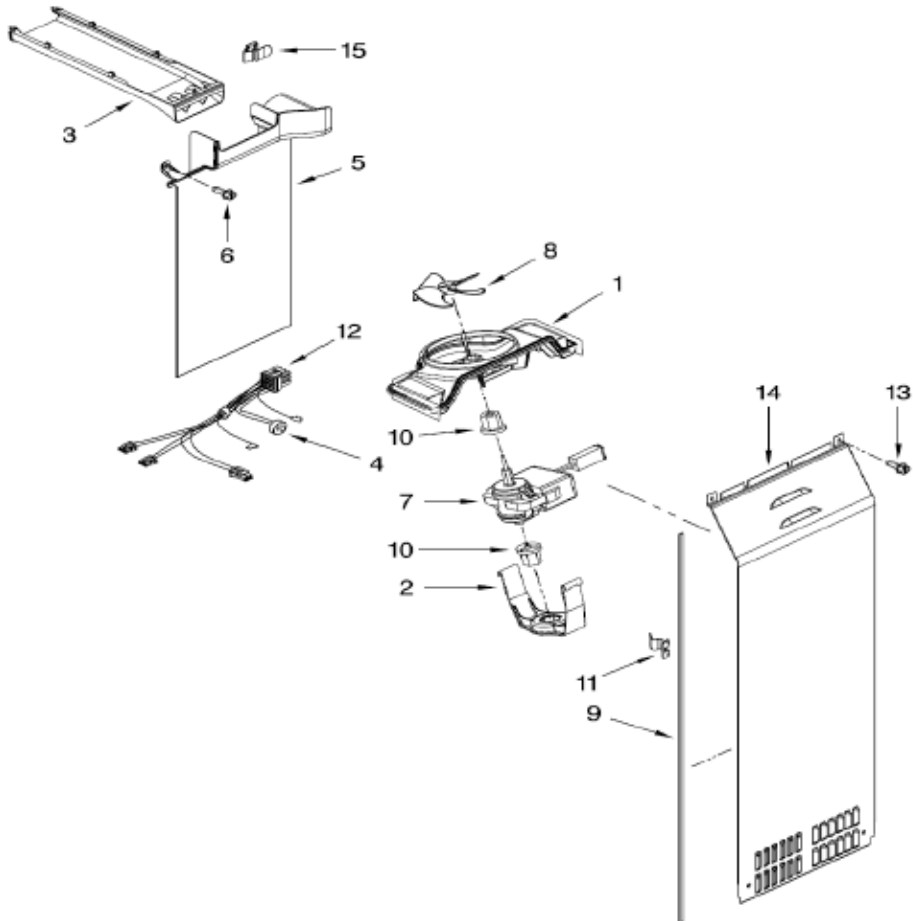

WD3090Y00 SISTEMA DE AIRE