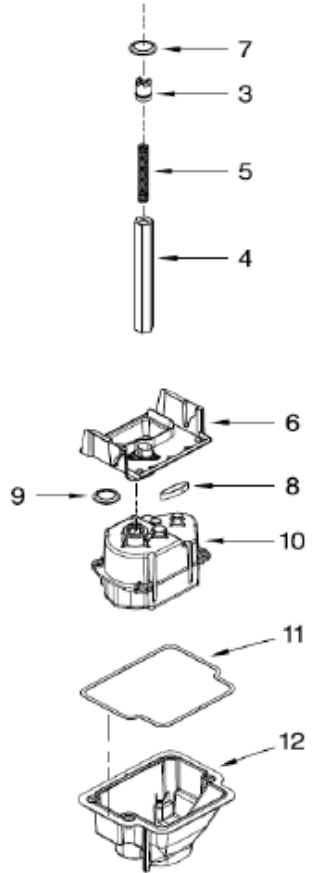

WD3090Y00 CONTENEDOR DE HIELOS