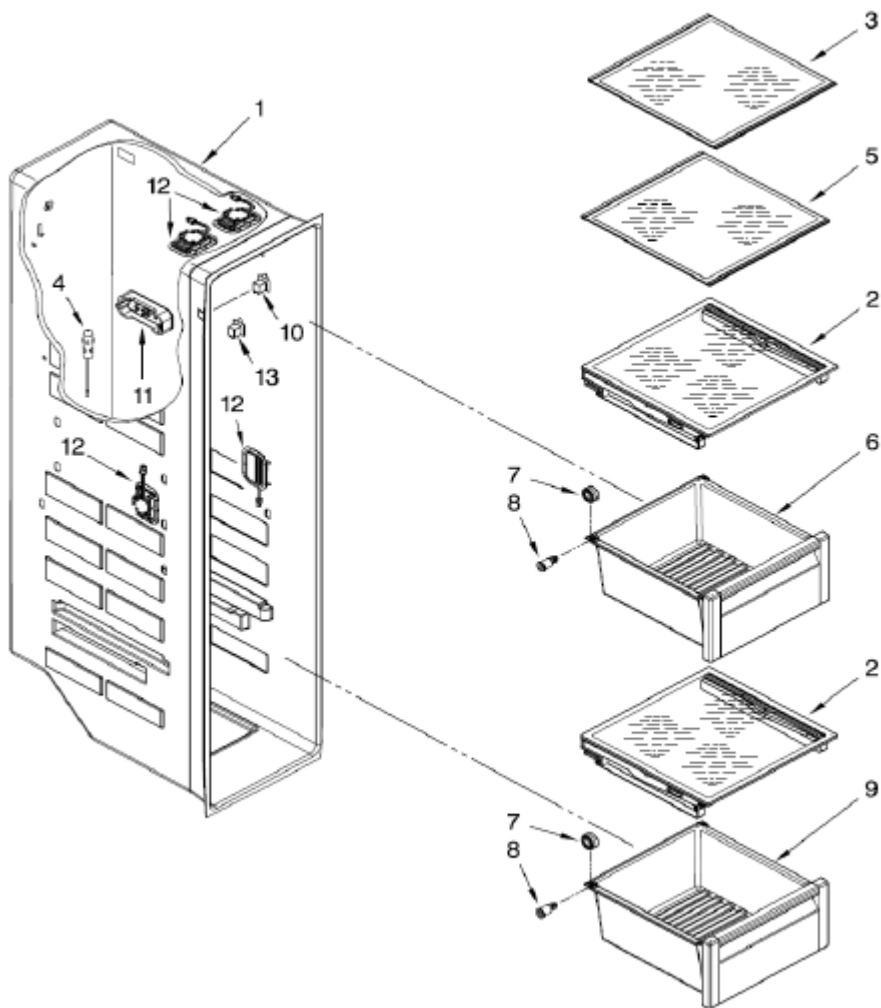

WD3090Y00 LINER CONGELADOR