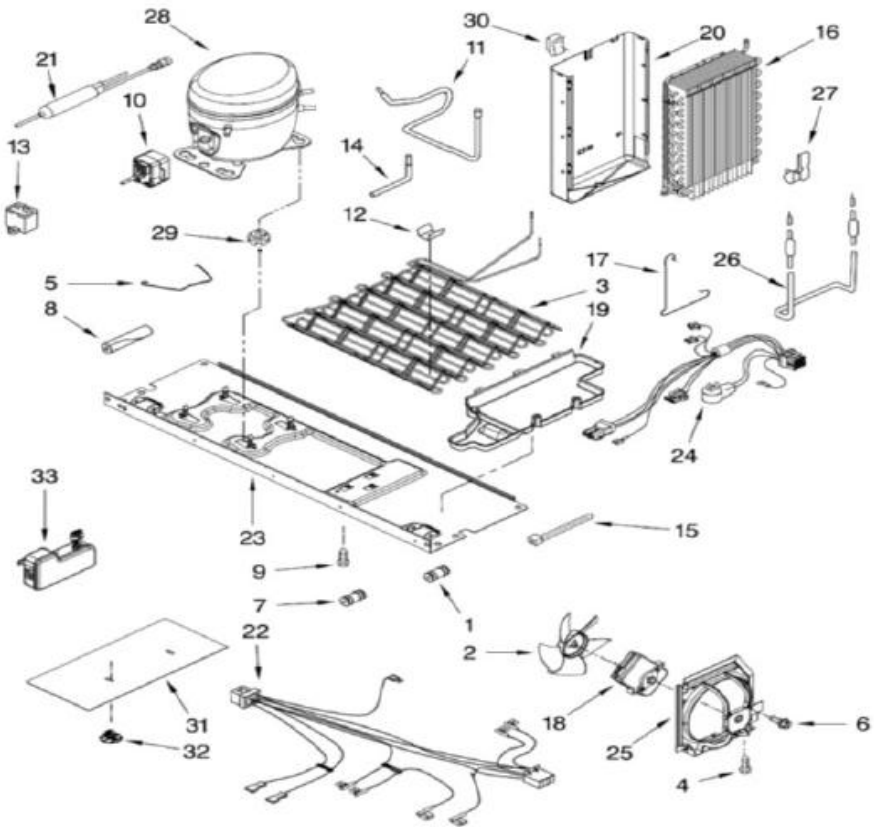

WD3090Y00 SISTEMA SELLADO