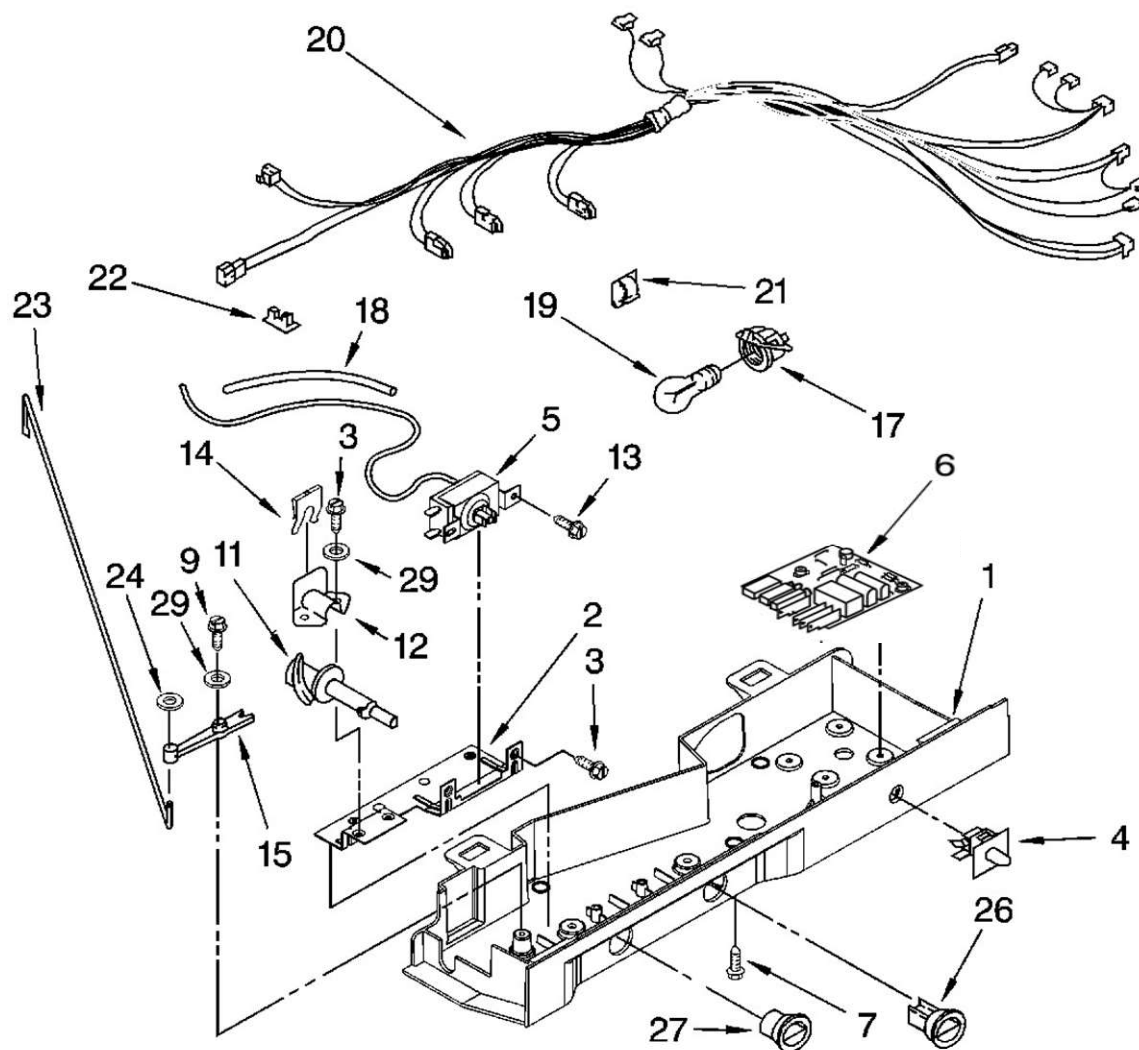

Marca	Whirlpool
Capacidad	25 pies
Color	Natural Silver

CONTROL PARTS