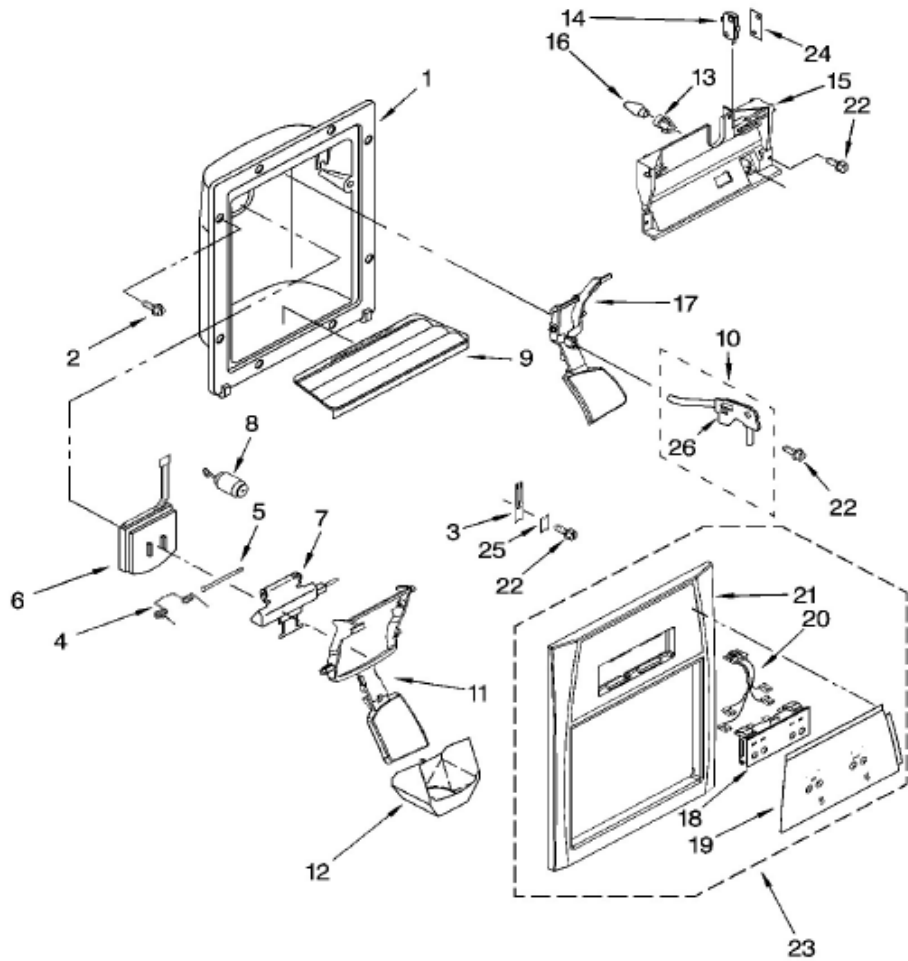

WD5002D00 DISPENSER FRONT