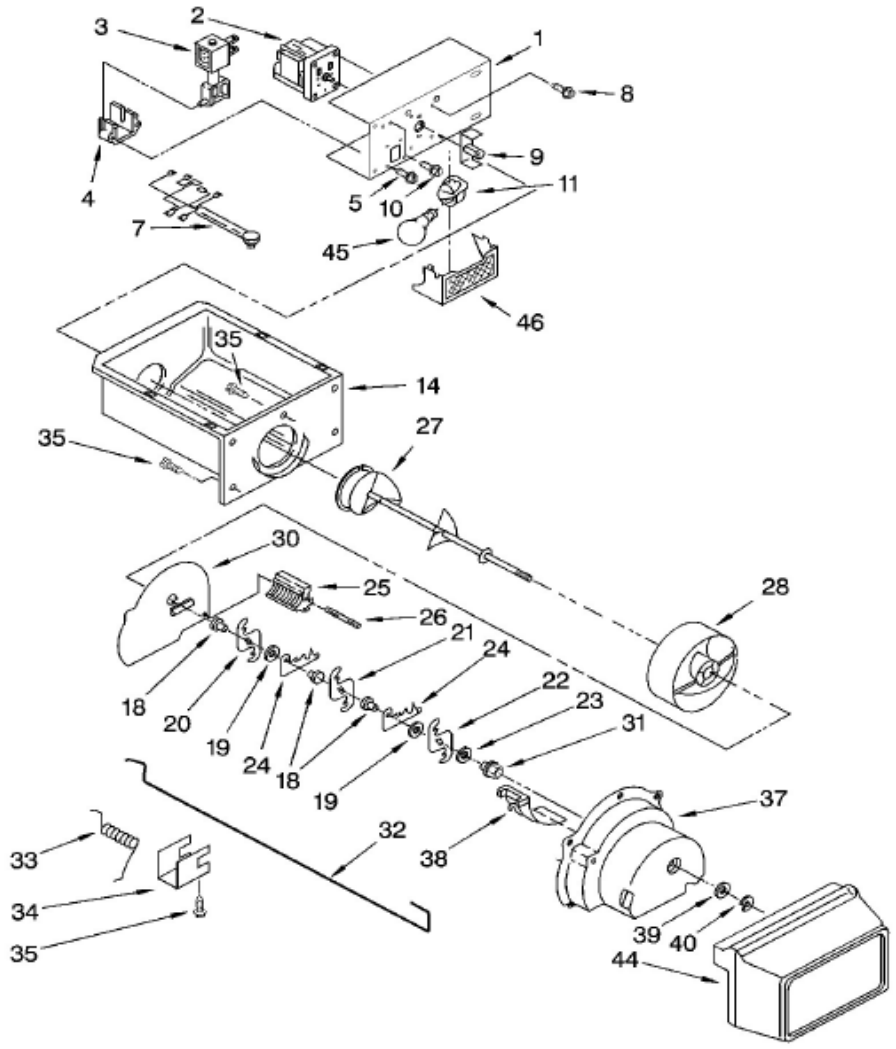

**WD5002D00 MOTOR AND ICE
CONTAINER**