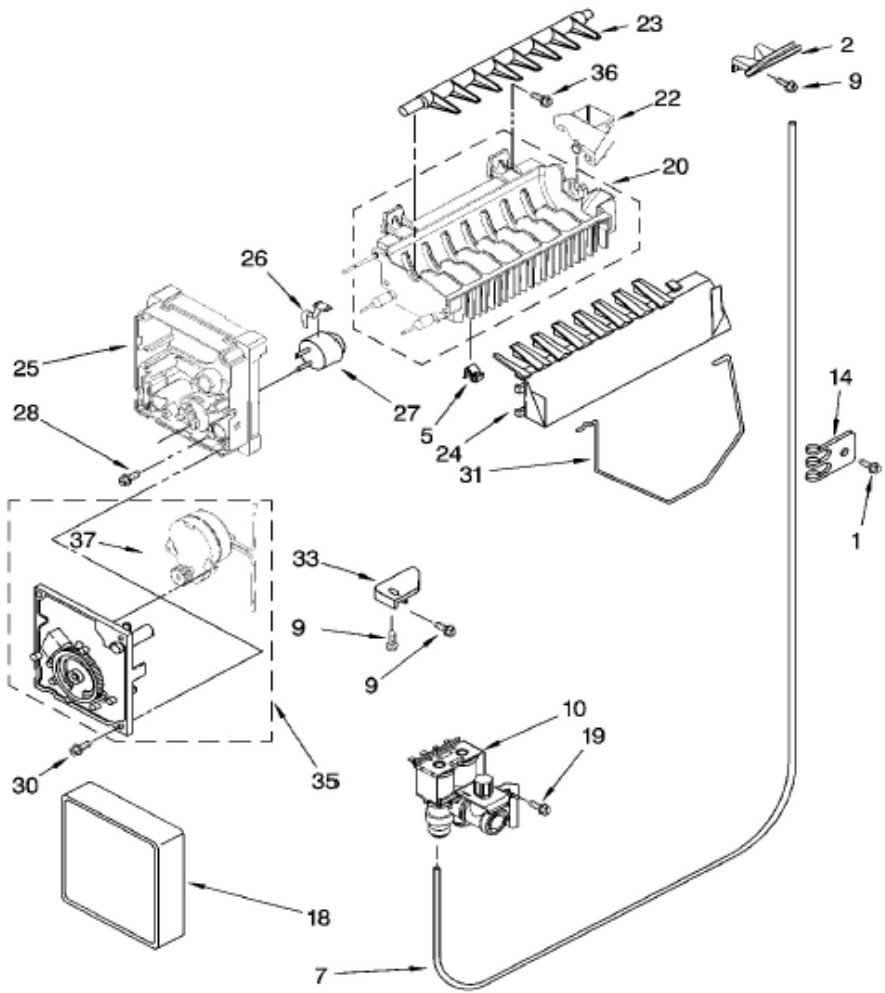

Distribuidor Autorizado

SurteRápido.com

Venta de Refacciones
Electrodomesticas

WD5002D00 UNIT

WD5002D00 UNIT

2	12825802	FAN, BLADE
3	W10197430	CONDENSER ASSEMBLY
4	****	SCREW
5	2208280	CLIP, WIRE
6	****	SCREW (2)
7	1100826	GROMMET
8	2161302	SLEEVE
9	****	SCREW
12	W10174384	STRAP BALE
14	W10210786	TUBE SUCTION
15	2311725	CLIP, CONDENSER(2)
17	2264017	CAPACITOR (PRODUCTION)
18	W10171238	TUBE, PROCESS COMPRESOR
19	W10189190	START DEVICE
21	****	SCREW
22	2188823	EVAPORATOR
23	2161324	CLAMP
24	2188874	FAN, MOTOR
25	1105523	TRAY, EVAPORATOR
26	W10194475	HEAT SHIELD
27	W10177049	DRIER (PRODUCTION)
28	W10185697	COMPRESSOR
30	W10196321	UNIT MOUNTING FRAME
31	2187605	UNIT, HARNESS (INCLUDES POWER CORD)
32	2181929	FAN, MOTOR BRACKET
33	2188175	HEATER, DEFROST
34	2161324	CLIP (2)
37	****	SCREW (4)
39	1100826	GROMMET (4) (PRODUCTION)
40	****	SCREW
41	W10196306	AIR BAFFLE
42	2155547	CLIP, HEAT SHIELD
43	2304899	UNIT COVER, BOTTOM
44	489396	CLIP
48	W10196313	UNIT MOUNTING RAIL

49	****	SCREW
50	1110663	GUARD, FAN
52	2263990	STRAP
53	****	SCREW
63	****	UNION

WD5002D00 ICE MAKER

WD5002D00 ICE MAKER

1	****	SCREW
2	2209774	CHUTE, WATER
5	628379	CLIP, FUSE
7	2223137	TUBE, WATER
9	****	SCREW
10	2188778	FILTER VALVE ASM
14	489385	TUBE CLIP
18	2174155	COVER
19	****	SCREW (2)
20	W10122527	MOLD & HEATER ASSEMBLY
22	W10122561	CUP, WATER FILL
23	627843	EJECTOR
24	W10122563	ICE STRIPER
25	2195914	SUPPORT
26	2315522	RETAINER, THERMOSTAT
27	628397	THERMOSTAT (ALSO ORDER 542369 CEMENT)
28	****	SCREW
30	****	SCREW
31	2304354	SHUT OFF ARM
33	****	BRACKET
35	626691	MODULE ASSEMBLY
36	****	SCREW
37	626683	MOTOR
100	W10190969	COMPLETE ICEMAKER ASSEMBLY