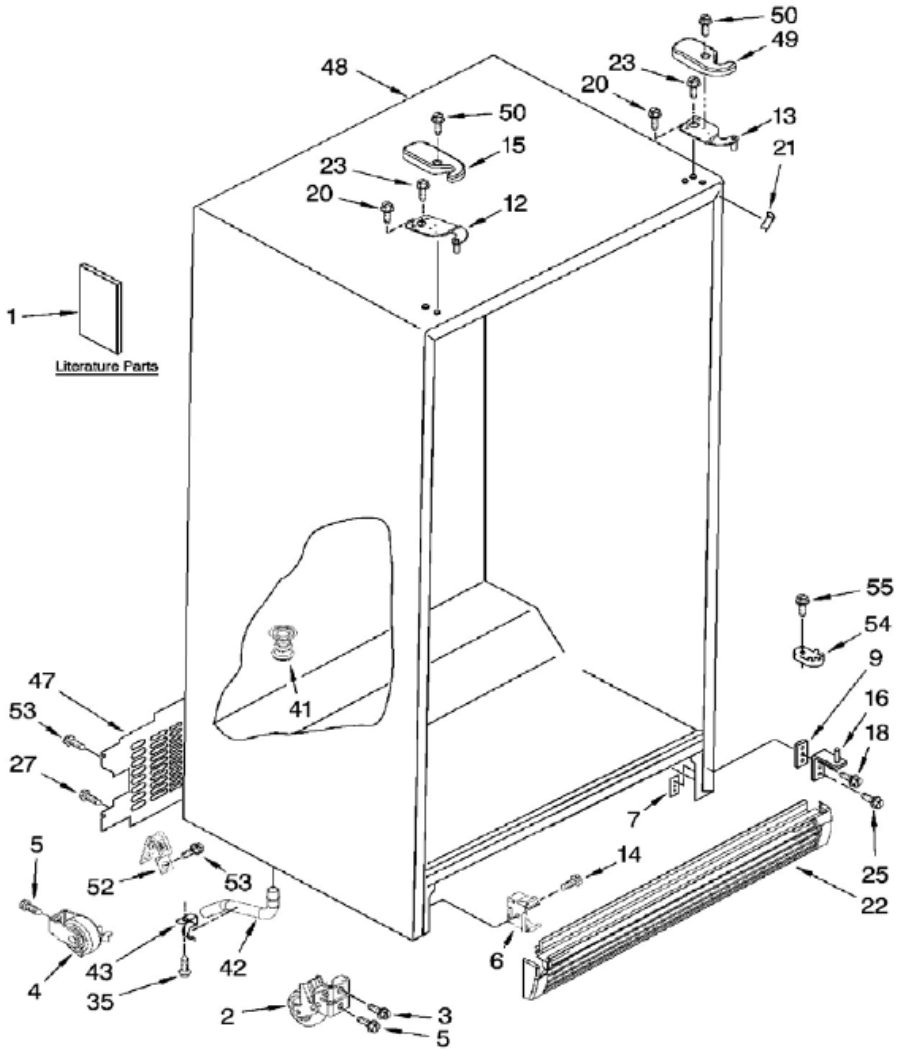

WD5002D00 CABINET

WD5002D00 CABINET

2	2174748	FRONT ROLLER (2)
3	****	SCREW (2)
4	W10250570	ROLLER (REAR) (2)
5	****	SCREW (2)
6	2155013	CLIP, GRILLE
7	2304249	PLATE, SCREW (2)
9	2209697	SHIM
12	2203770	HINGE TOP (FC)
13	2203771	HINGE, TOP (RC)
14	****	SCREW
15	2203407B	HINGE COVER (WHITE)
16	2217075	HINGE BOTTOM (2)
18	****	SCREW (4)
20	****	SCREW
21	2201017	FILLER, WRAPPER (WHITE)
22	2198470B	GRILLE (WHITE)
23	****	SCREW
25	****	SCREW (2)
27	****	SCREW
35	****	SCREW
41	2304888	DRAIN FITTING
42	W10153550	EXTENSION TUBE
43	****	CLIP, DRAIN TUBE
47	2220758	COVER, UNIT
48	****	CABINET (NOT A SERVICEABLE PART)
49	2203408B	HINGE COVER (WHITE)
50	****	SCREW
52	489348	CLAMP, SERVICE CORD
53	****	SCREW
54	2155311	DOOR CLOSER, LOWER CAM (2)
55	****	SCREW (2)

WD5002D00 REFRIGERATOR LINER

WD5002D00 REFRIGERATOR LINER

2	****	ESCUTCHEON, MEAT PAN CONTROL
3	****	SLIDE, MEAT PAN CONTROL
4	2257741	LOUVER
5	****	BRACKET, DUAL CRISPER LIGHT
6	2311612	CLIP (2)
7	****	SCREW (2)
12	****	WIRE HARNESS, CRISPER LIGHT
24	W10151374	AIR DIFFUSER ASSEMBLY
25	2152019	AIR DIFFUSER COVER
26	W10252495	COVER, CONDUIT
27	****	SCREW
29	2162085	SOCKET
31	W10204356	RESERVOIR
33	527949	LIGHT BULB
34	****	LIGHT LENS
37	****	SCREW (2)

WD5002D00 REFRIGERATOR SHELF

WD5002D00 REFRIGERATOR SHELF

1	****	SHELF, SNACK PAN
2	2179259	GLASS, COVER
3	2209698	COVER, CRISPER
4	****	TRIM, MEAT PAN
5	2179259	GLASS, COVER
6	****	DEFLECTOR
7	****	TRIM, CRISPER PAN
8	2209698	COVER, MEAT PAN
9	****	SLIDE, HUMIDITY CONTROL
10	2188654	MEAT PAN
11	2188653	CRISPER PAN
12	W10173126	STUD ASSEMBLY
13	****	SCREW
14	****	HOUSING, HUMIDITY CONTROL
15	W10173126	STUD ASSEMBLY
16	****	SCREW
17	****	SNACK PAN
18	****	TRIM, HANDLE
19	2309524	SHELF ASSEMBLY, SPILLGUARD
21	****	EGG BIN