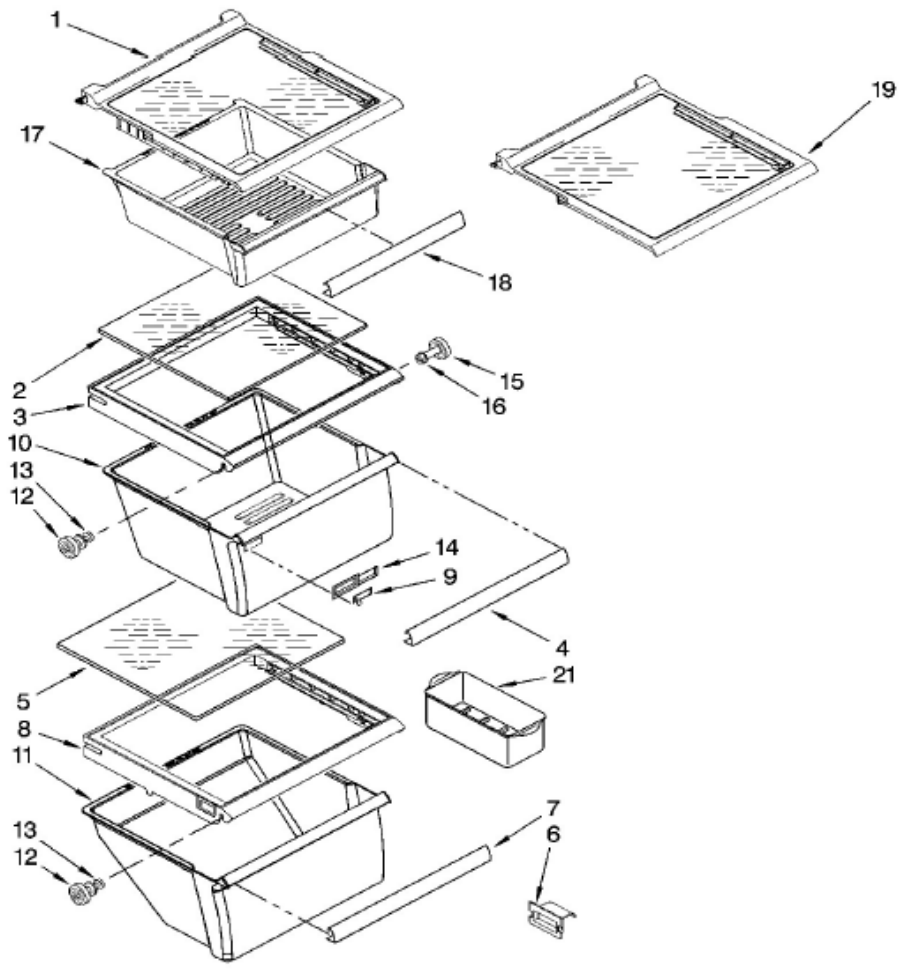

WD5002D00 CABINET

WD5002D00 CABINET

2	2174748	FRONT ROLLER (2)
3	****	SCREW (2)
4	W10250570	ROLLER (REAR) (2)
5	****	SCREW (2)
6	2155013	CLIP, GRILLE
7	2304249	PLATE, SCREW (2)
9	2209697	SHIM
12	2203770	HINGE TOP (FC)
13	2203771	HINGE, TOP (RC)
14	****	SCREW
15	2203407B	HINGE COVER (WHITE)
16	2217075	HINGE BOTTOM (2)
18	****	SCREW (4)
20	****	SCREW
21	2201017	FILLER, WRAPPER (WHITE)
22	2198470B	GRILLE (WHITE)
23	****	SCREW
25	****	SCREW (2)
27	****	SCREW
35	****	SCREW
41	2304888	DRAIN FITTING
42	W10153550	EXTENSION TUBE
43	****	CLIP, DRAIN TUBE
47	2220758	COVER, UNIT
48	****	CABINET (NOT A SERVICEABLE PART)
49	2203408B	HINGE COVER (WHITE)
50	****	SCREW
52	489348	CLAMP, SERVICE CORD
53	****	SCREW
54	2155311	DOOR CLOSER, LOWER CAM (2)
55	****	SCREW (2)

WD5002D00 REFRIGERATOR LINER

WD5002D00 REFRIGERATOR LINER

2	****	ESCUTCHEON, MEAT PAN CONTROL
3	****	SLIDE, MEAT PAN CONTROL
4	2257741	LOUVER
5	****	BRACKET, DUAL CRISPER LIGHT
6	2311612	CLIP (2)
7	****	SCREW (2)
12	****	WIRE HARNESS, CRISPER LIGHT
24	W10151374	AIR DIFFUSER ASSEMBLY
25	2152019	AIR DIFFUSER COVER
26	W10252495	COVER, CONDUIT
27	****	SCREW
29	2162085	SOCKET
31	W10204356	RESERVOIR
33	527949	LIGHT BULB
34	****	LIGHT LENS
37	****	SCREW (2)

WD5002D00 REFRIGERATOR SHELF

WD5002D00 REFRIGERATOR SHELF

1	****	SHELF, SNACK PAN
2	2179259	GLASS, COVER
3	2209698	COVER, CRISPER
4	****	TRIM, MEAT PAN
5	2179259	GLASS, COVER
6	****	DEFLECTOR
7	****	TRIM, CRISPER PAN
8	2209698	COVER, MEAT PAN
9	****	SLIDE, HUMIDITY CONTROL
10	2188654	MEAT PAN
11	2188653	CRISPER PAN
12	W10173126	STUD ASSEMBLY
13	****	SCREW
14	****	HOUSING, HUMIDITY CONTROL
15	W10173126	STUD ASSEMBLY
16	****	SCREW
17	****	SNACK PAN
18	****	TRIM, HANDLE
19	2309524	SHELF ASSEMBLY, SPILLGUARD
21	****	EGG BIN