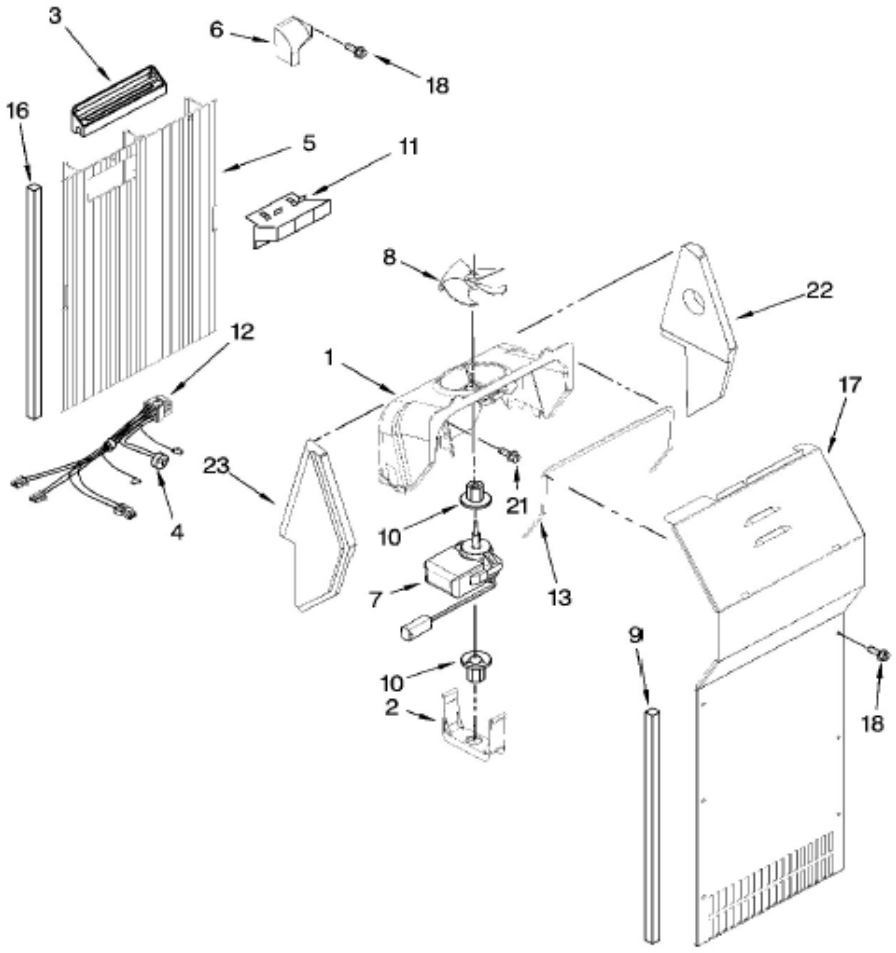

WD5002D00 AIR FLOW