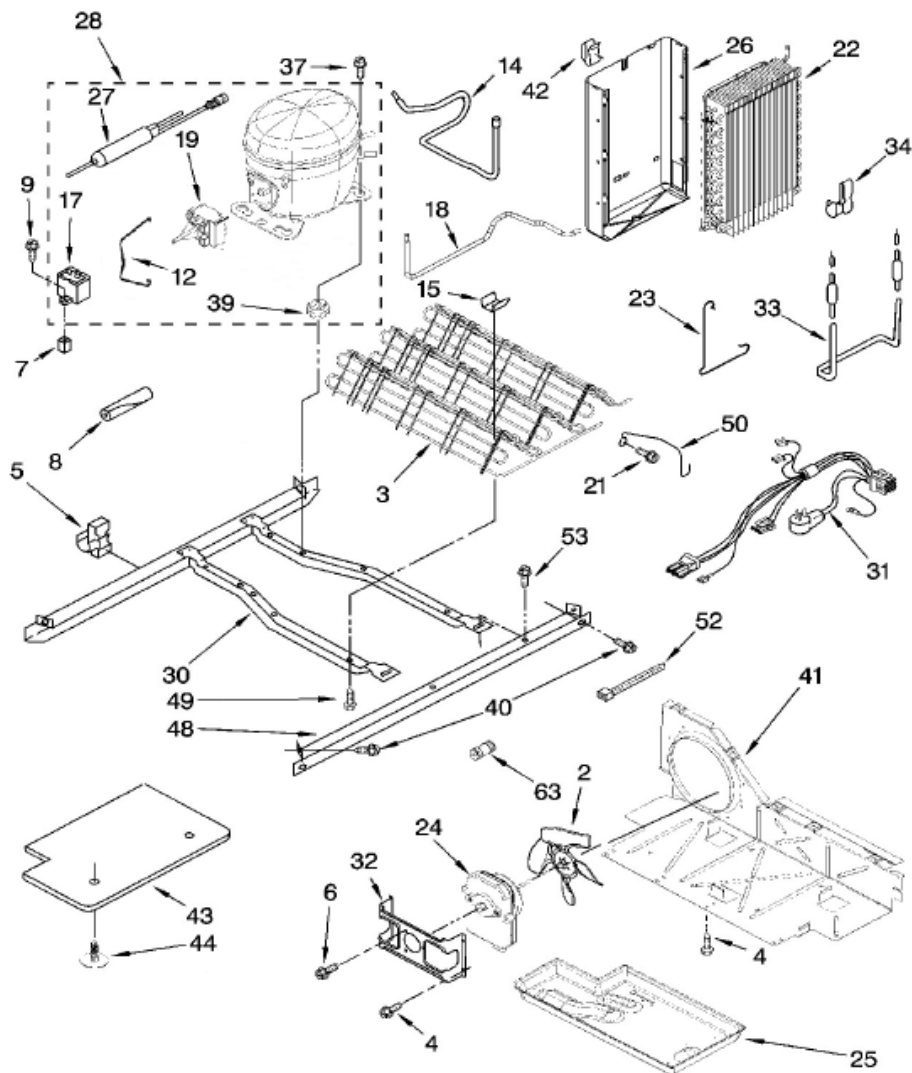

Distribuidor Autorizado

SurteRápido.com

Venta de Refacciones
Electrodomesticas

WD5002D00 UNIT