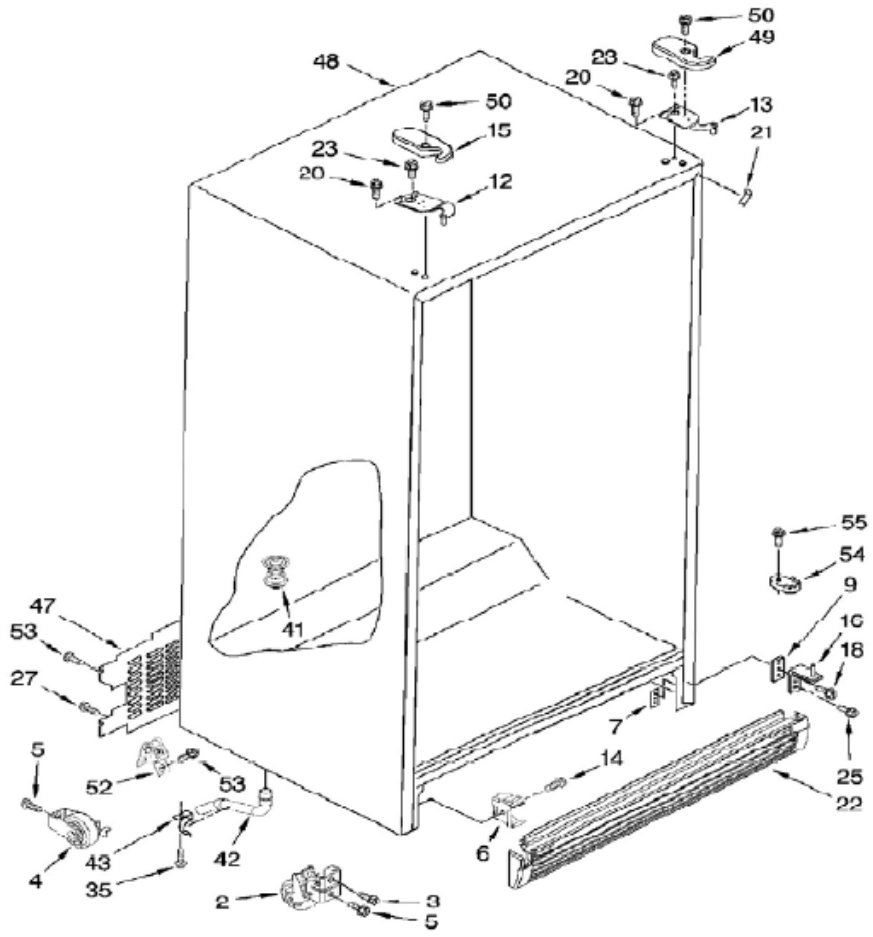

## WD5007D00 GABINETE

2	W10327665	FRONT ROLLER
3	****	SCREW
4	W10327667	ROLLER BACK
5	****	SCREW
6	2155013	CLIP GRILLE
7	****	PLATE SCREW
8	****	HOUSING WATER FILTER
9	****	SHIM
10	****	SCREW
11	****	WATER FILTER
12	W10287685	HINGE TOP FC
13	W10287684	HINGE TOP RC
14	****	SCREW
15	2203407AP	HINGE COVER FC
16	W10251408	HINGE BOTTOM
17	****	CAP WATER
18	****	SCREW
19	****	BLOCK HOUSING SUPPORT
20	****	SCREW
21	W10283961	FILLER WRAPPER
22	2198470AP	GRILLE
23	****	SCREW
24	****	BUTTON WATER FILTER
25	****	SCREW
26	****	SCREW
27	****	SCREW
28	****	TUBE FILTER INLET
29	****	TUBE FILTER OUTLET
41	2304888	DRAIN FITTING
42	W10153550	EXTENSION TUBE
43	****	CLIP DRAIN TUBE
47	2220758	COVER UNIT
48	****	CABINET (NOT SERVICIABLE)