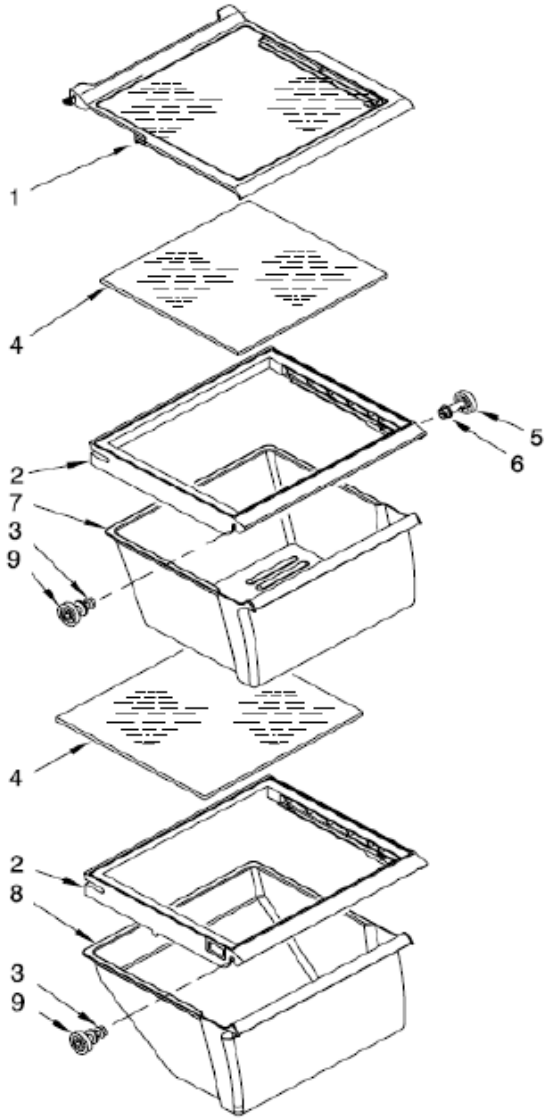

WD5007D00 PARRILLAS Y CAJONES