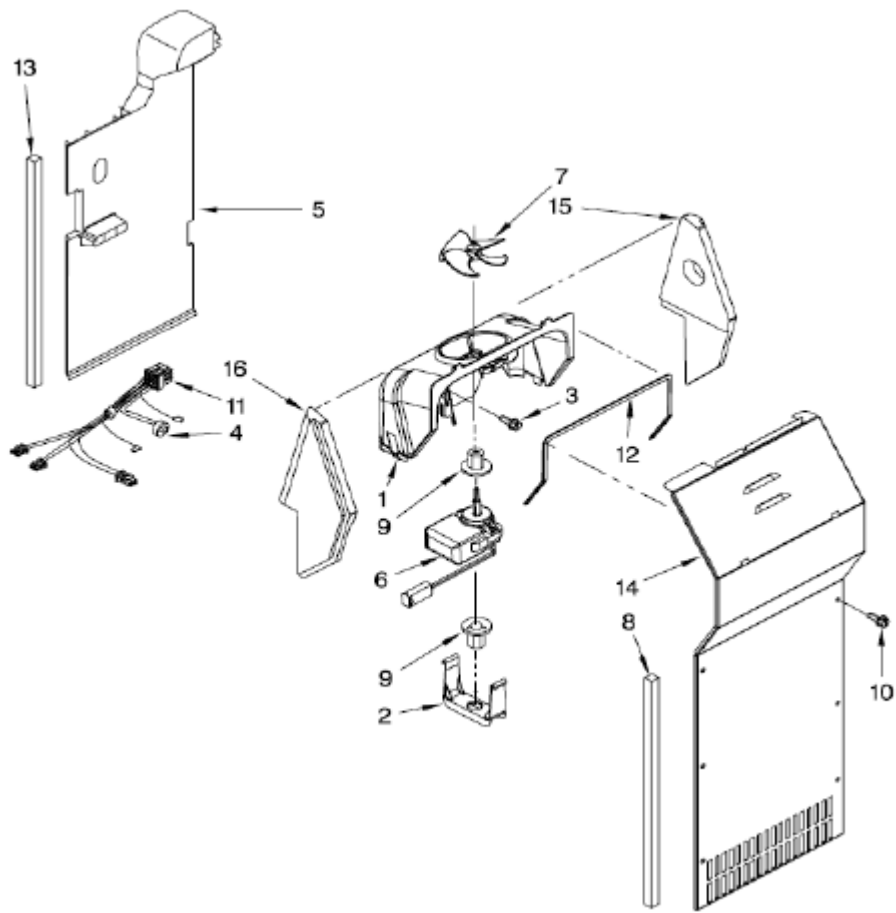

34	****	SCREW
35	2304891	UNIT COVER BOTTOM
36	489396	CLIP
37	W10196313	UNIT MOUNTING RAIL

WD5007D00 SISTEMA DE AIRE