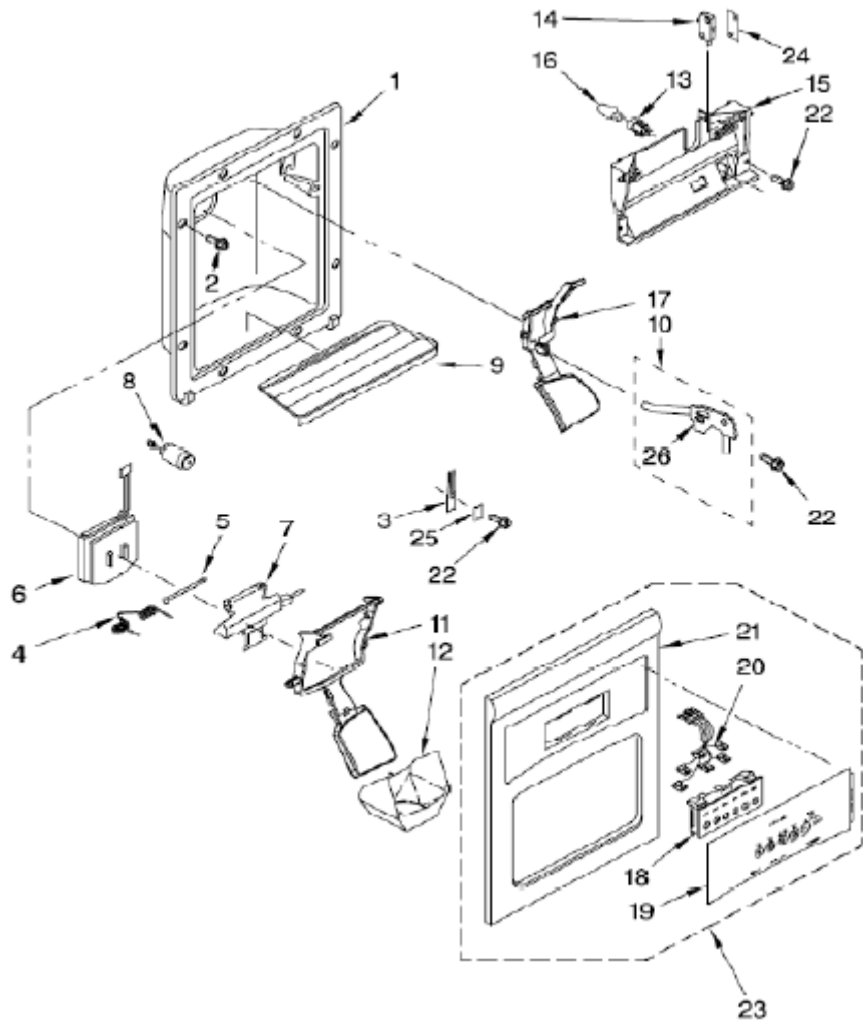

WD5007D00 DISPENSADOR