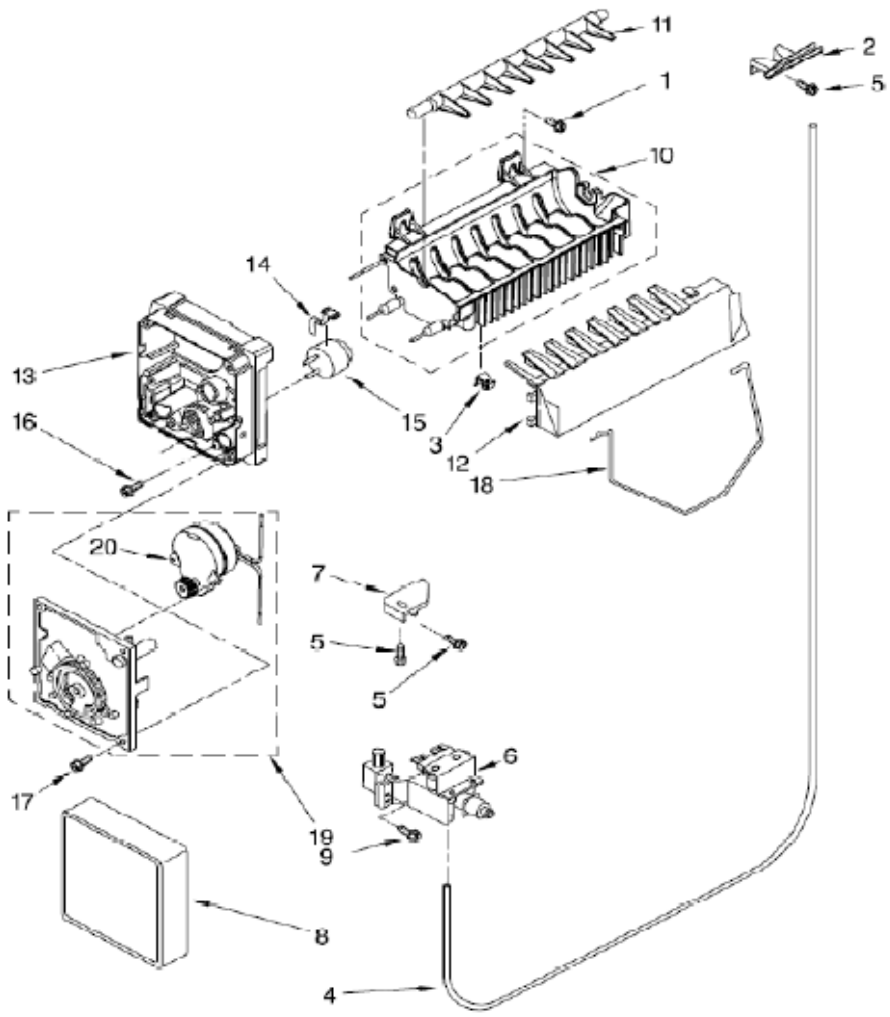

WD5007D00 ICE MAKER