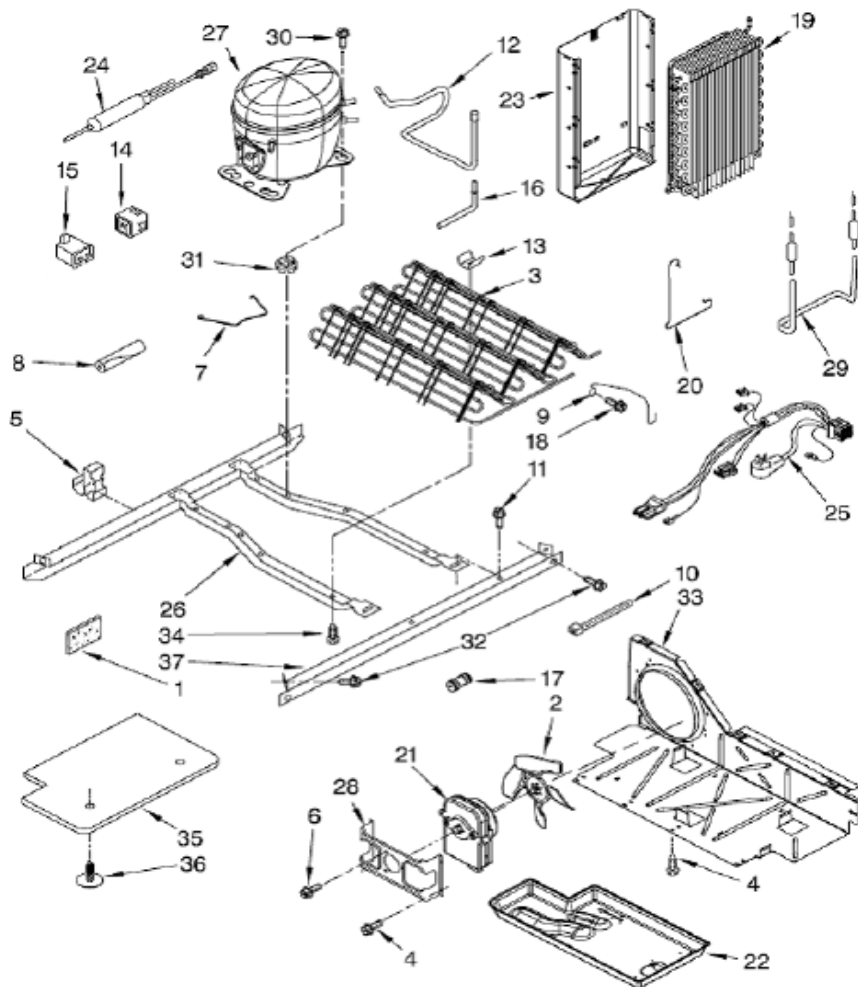

Distribuidor Autorizado

SurteRápido.com

Venta de Refacciones
Electrodomesticas

WD5007D00 SISTEMA SELLADO