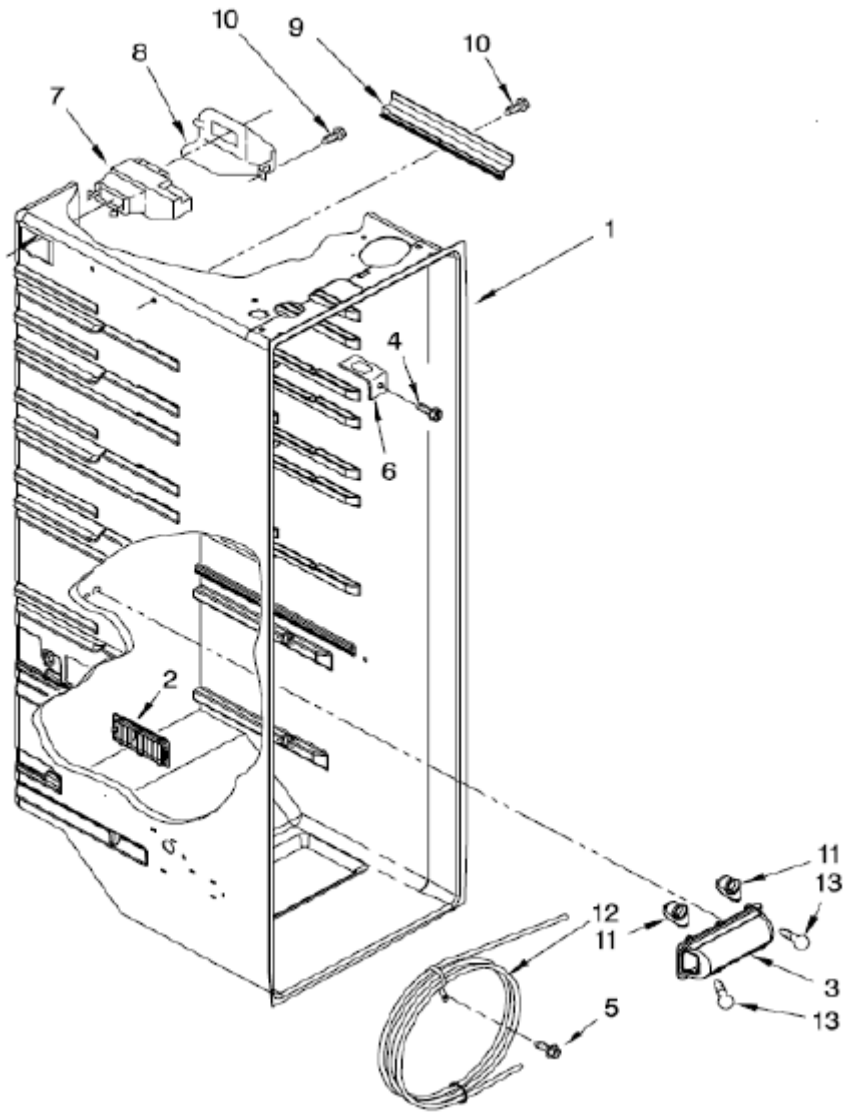

49	2203408AP	HINGE COVER RC
50	****	SCREW
52	W10303628	CLAMP SERVICE CORD
53	****	SCREW
54	2155311	DOOR CLOSER LOWER CAM

WD5007D00 REFRIGERADOR LINER