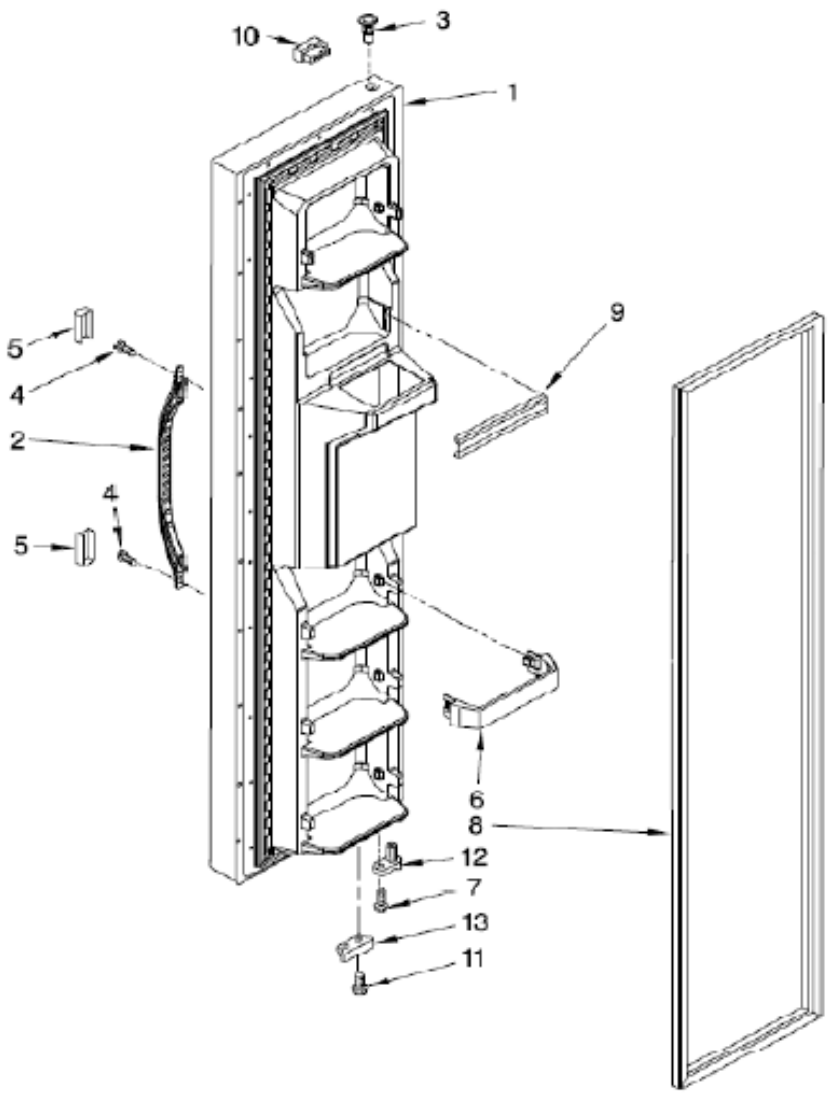

WD5007D00 PUERTA CONGELADOR