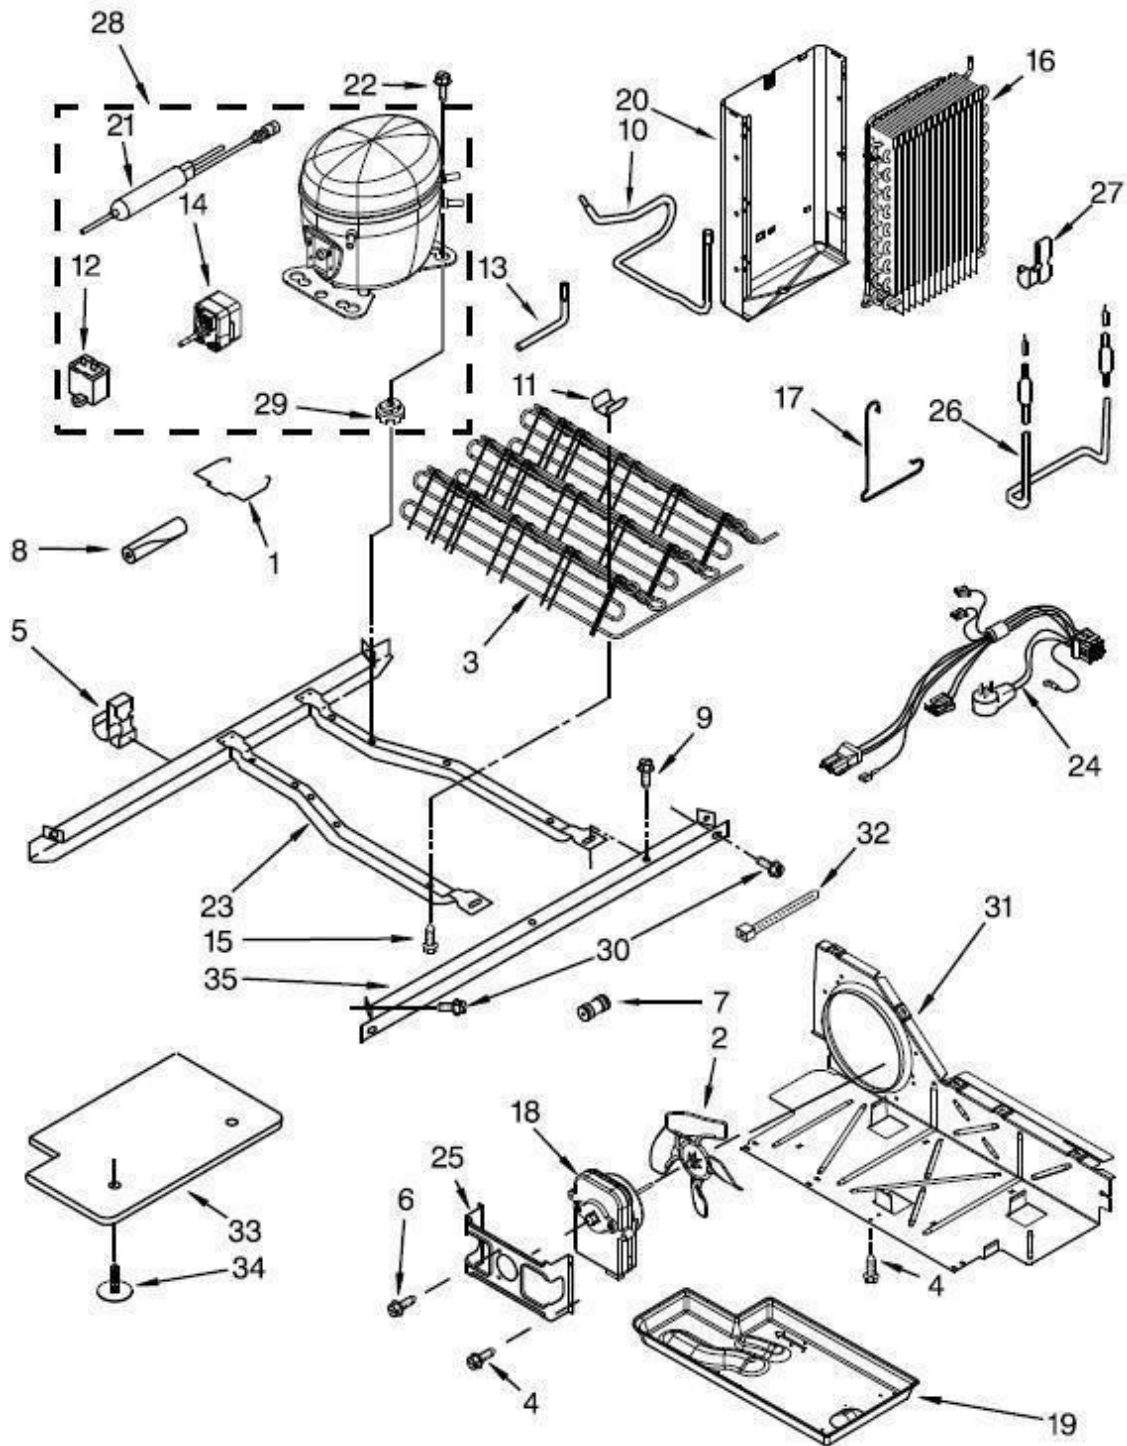

No. Ilustración	DESCRIPCIÓN	Cant.	No. de Parte
1	Freezer Door (Incluye Item 8 & Dispenser Front Parts)	1	W11047131
2	Handle	1	W10713676
3	Thimble	1	2182181
4	Bracket, Door Stop	1	2306940
5	Screw	-	----
6	Trim, Door	3	2309718
7	Screw	-	----
8	Door Gasket Magnetic	1	2309533
9	Trim, Door Shelf	1	W10307494
10	Screw	-	----
11	Door Closer, Upper Cam	1	W10846219

No.	DESCRIPCIÓN	Cant.	No. de Parte
1	Scroll, Fan	1	2182120
2	Retainer, Fan Motor	1	W10188846
3	Screw	-	----
4	BI-Metal, Defrost	1	W10225581
5	Air Duct Freezer	1	W10756902
6	Gasket	1	2155789
7	Fan Motor	1	W10312647
8	Blade, Fan	1	2169142
9	Gasket, Evaporator Cover	2	2304241
10	Grommet, Motor	2	2176759
11	Screw	-	----
12	Harness, Fan Tube Evaporator	1	W10556390
13	Gasket, Evaporator Cover	2	2304241
14	Cover, Evaporator	1	W10463011
15	Support, Right Hand	1	2203595
16	Support, Left Hand	1	2203596

No.				
Ilus.	DESCRIPCIÓN	Cant.	No. de Parte	
1	Control Box	1	W10723712	
2	Mounting Bracket	1	2311611	
3	Screw	-	----	
4	Switch, Pluger	1	2219875	
5	Screw	-	----	
6	Adaptative, Defrost Control	1	W10366605	
7	Screw	-	----	
8	Washer, Spring	-	----	
9	Thermostat Assembly	1	W10583800	
10	Knob, Thermostat	1	W10723843	
11	Cam Assembly	1	2182195	
12	Bearing Body	1	W10891600	
13	Damper, Control	1	2196062	
14	Pivot Arm	1	W10891599	
15	Knob, Control	1	W10891408	
16	Lens, Light	1	2212340	
17	Tube, Barrier	1	2196001	
19	Control Box Harness	1	W10354806	
20	Clip, Wire	1	1115374	
21	Screw	-	----	
22	Connecting Rod	1	W10804348	
23	Fastener, Push-On	-	----	