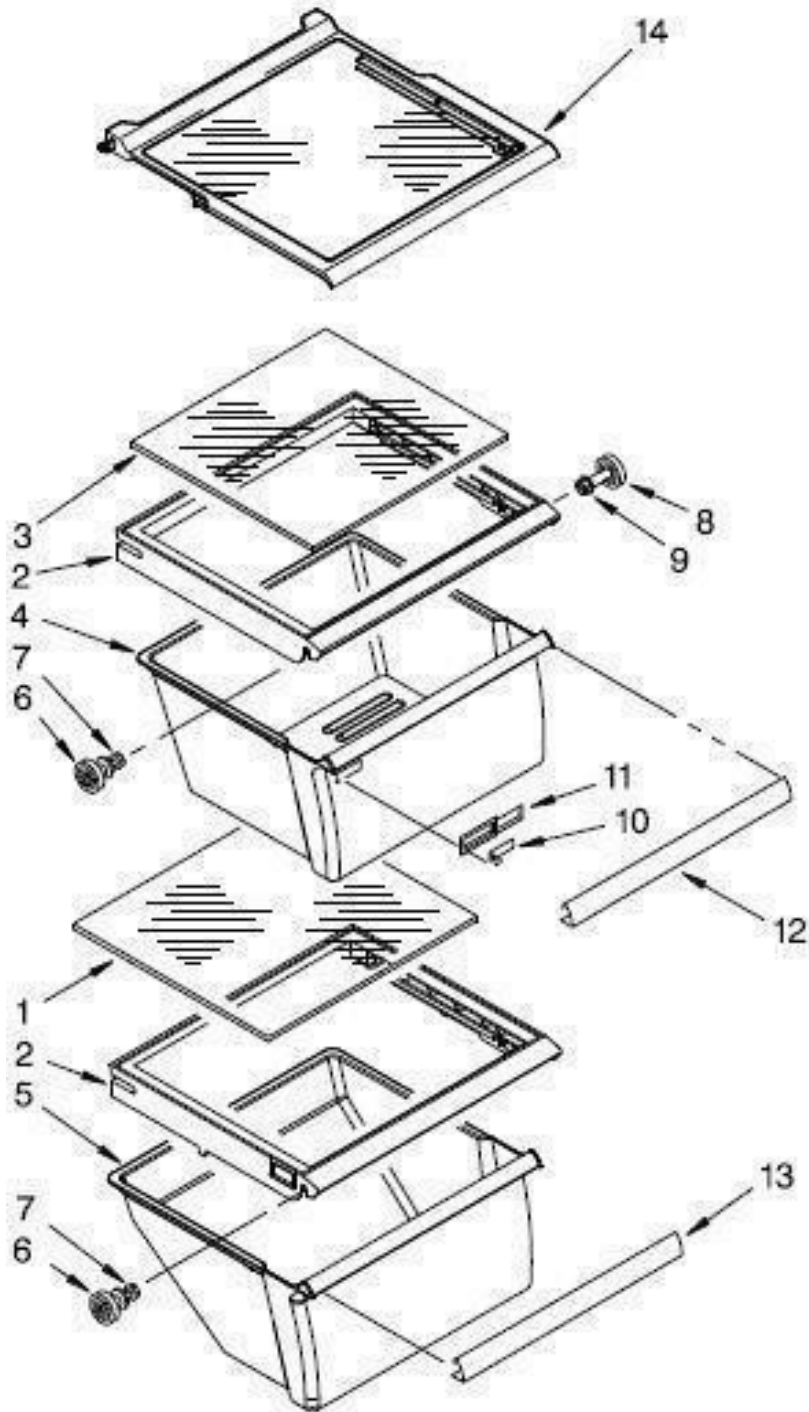

Whirlpool
CORPORATION

MAYTAG

KitchenAid

REFRIGERADOR WD5505S01

No.	Ilustración	Descripción	Piezas	No. de Parte
1		Literature Parts	-	No serviceable
2		Roller	1	W10304660
3		Screw	-	----
4		Roller	1	W10475495-N
5		Axle, Roller	1	2262072
6		Clip, Grille	2	2155013
7		Plate, Screw	1	2304249
8		Clip, Roller	1	W11087168
9		Top Hinge	2	W10704884
10		Screw	-	----
11		Screw	-	----
13		Hinge, Bottom FC	1	W10414753
14		Screw	-	----
15		Front Roller Right	1	W10304659
16		Filler, Wrapper	2	W10283960
17		Grille	1	W10723725
18		Screw, Hinge	-	----
19		Screw	-	----
20		Screw	-	----
21		Screw	-	----
22		Drain Fitting	1	2304888
23		Extension, Drain Fitting	1	W10153550
24		Cover Unit	1	2220758
25		Hinge, Bottom RC	1	W10846222
28		Clamp, Power Cord	1	W10303628
29		Screw	-	----
30		Door Closer, Freezer	1	W10846218
31		Screw	-	----
33		Cabinet	-	No serviceable

No. Ilustración	Descripción	Piezas	No. de Parte
1	Liner (No Servicable)	-	No serviceable
2	Louver	1	W10550195
3	Light Lens	1	W10166130
4	Bulb, Light	1	2311792
5	Reservoir	1	W10276792
6	Screw	-	----
7	Air Diffuser Assembly	1	W10151374
8	Cover, Air Diffuser	1	2152019
9	Cover, Wiring	1	W10252495
10	Screw	-	----

No.	DESCRIPCIÓN	Cant.	No. de Parte
1	Glass, Cover	1	2179259
2	Cover, Crisper	2	W10797580
3	Glass, Cover	1	2179259
4	Crisper, Pan	1	W10575099
5	Pan, Meat	1	2188654
6	Stud, Assembly	2	W10173126
7	Screw	-	----
8	Stud Assembly	1	W10173127
9	Screw	-	----
10	Slide, Humidity Control	1	2179342
11	Body, Humidity Control	1	2179343
14	Shelf Assembly, Spillguard	1	W10276348