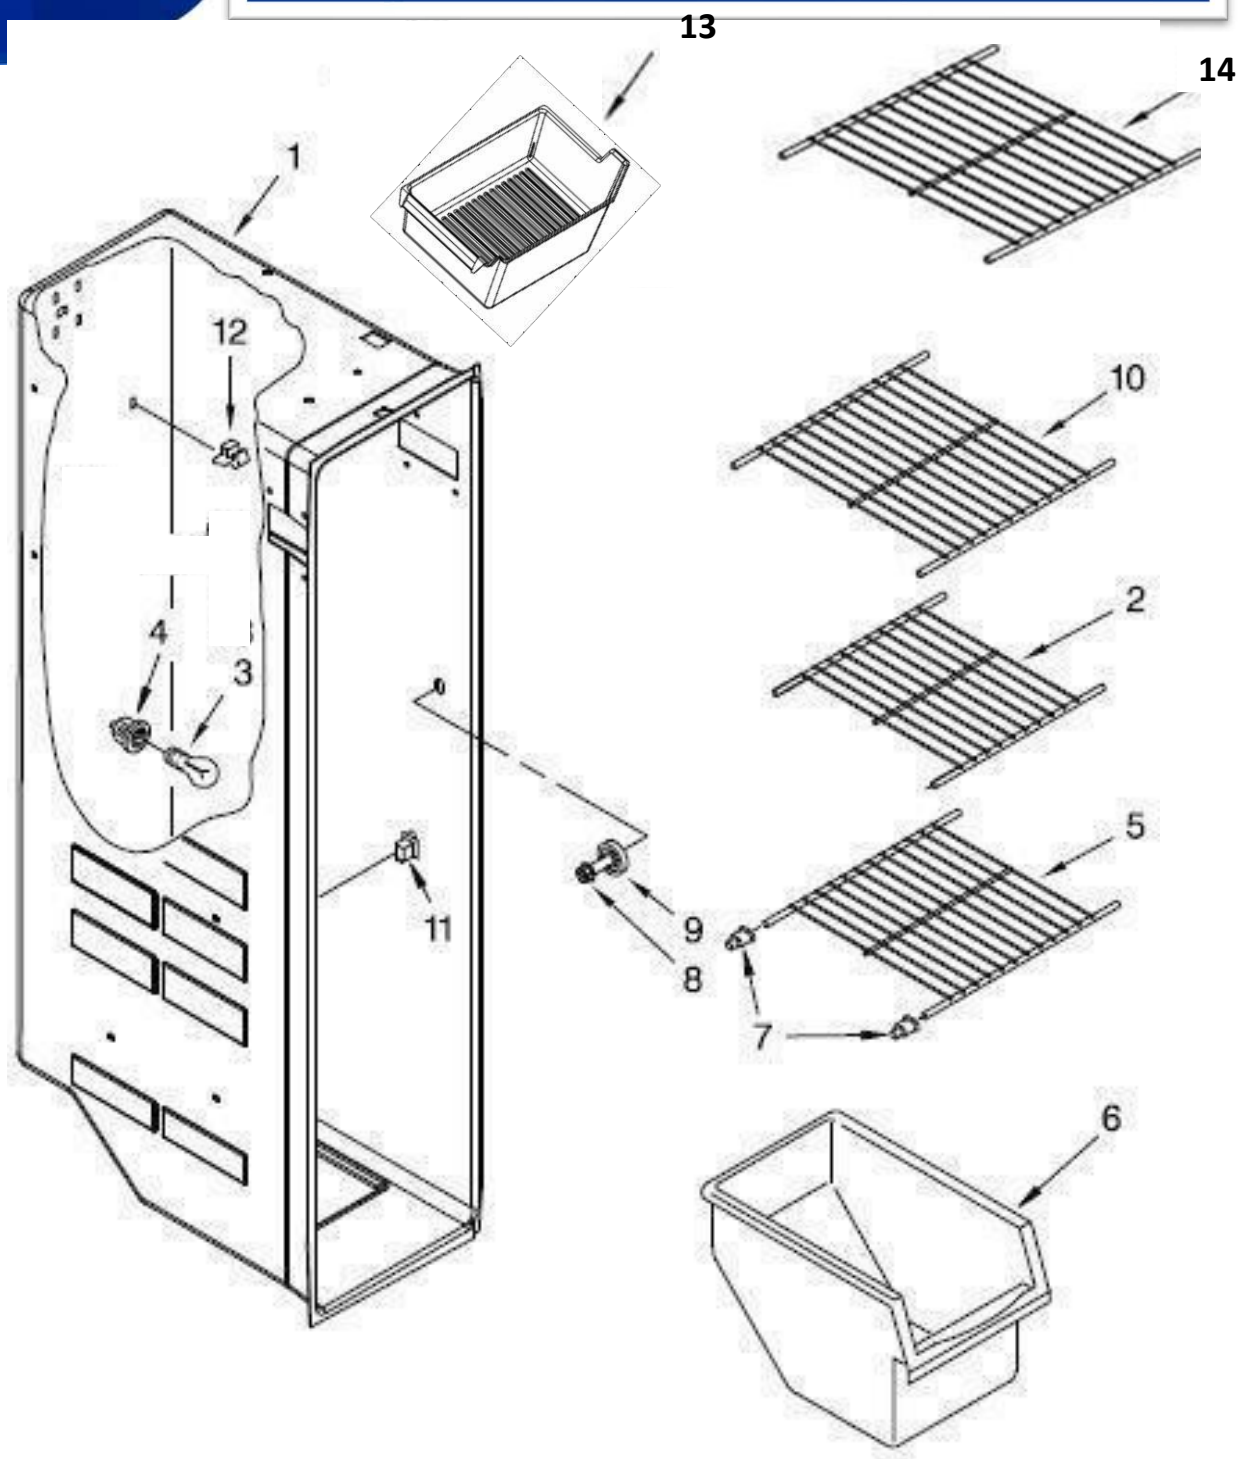

REFRIGERADOR WD5505S01

BENITO JUÁREZ #1500 GPE ZITON, CD. GUADALUPE NUEVO LEÓN TEL: 8183377999 Y 49HORARIOS:
LUNES A VIERNES 8:30 A 6:00 PM Y SÁBADOS DE 8:30 A 2:00 PM
www.denek.com

No.	Ilustración	DESCRIPCIÓN	Cant.	No. de Parte
1		Liner	-	No serviceable
2		Shelf, Wire	1	W10318961
3		Bulb, Light	1	2311792
4		Socket, Light	1	2155597
5		Shelf, Wire	1	W10318945
6		Freezer Bin	1	2309757
7		Cup, Shelf	16	W10130299
8		Screw	-	----
9		Stud Assembly	1	W10173127
10		Shelf, Wire	1	W10318948
11		Switch, Rocker Arm	1	1115373
12		Clip, Air Duct	2	2315163
13		Ice Cube	1	W10898951
14		Pan Shelf, Wire FC	1	W10318945