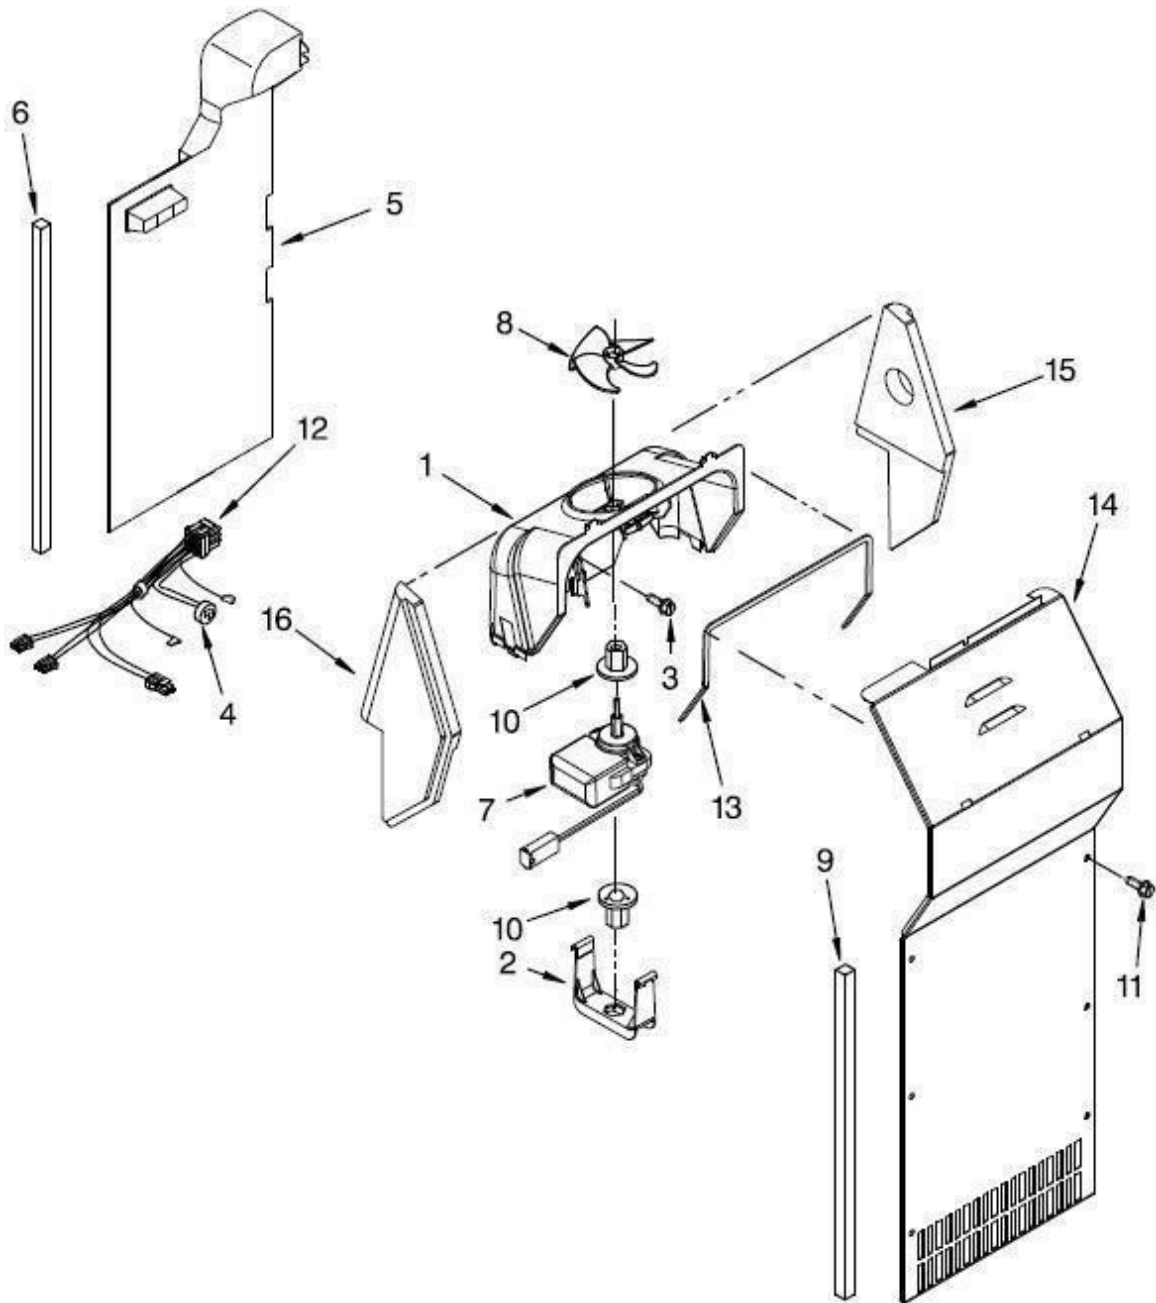

No.	DESCRIPCIÓN	Cant.	No. de Parte
1	Scroll, Fan	1	2182120
2	Retainer, Fan Motor	1	W10188846
3	Screw	-	----
4	BI-Metal, Defrost	1	W10225581
5	Air Duct Freezer	1	W10756902
6	Gasket	1	2155789
7	Fan Motor	1	W10312647
8	Blade, Fan	1	2169142
9	Gasket, Evaporator Cover	2	2304241
10	Grommet, Motor	2	2176759
11	Screw	-	----
12	Harness, Fan Tube Evaporator	1	W10556390
13	Gasket, Evaporator Cover	2	2304241
14	Cover, Evaporator	1	W10463011
15	Support, Right Hand	1	2203595
16	Support, Left Hand	1	2203596