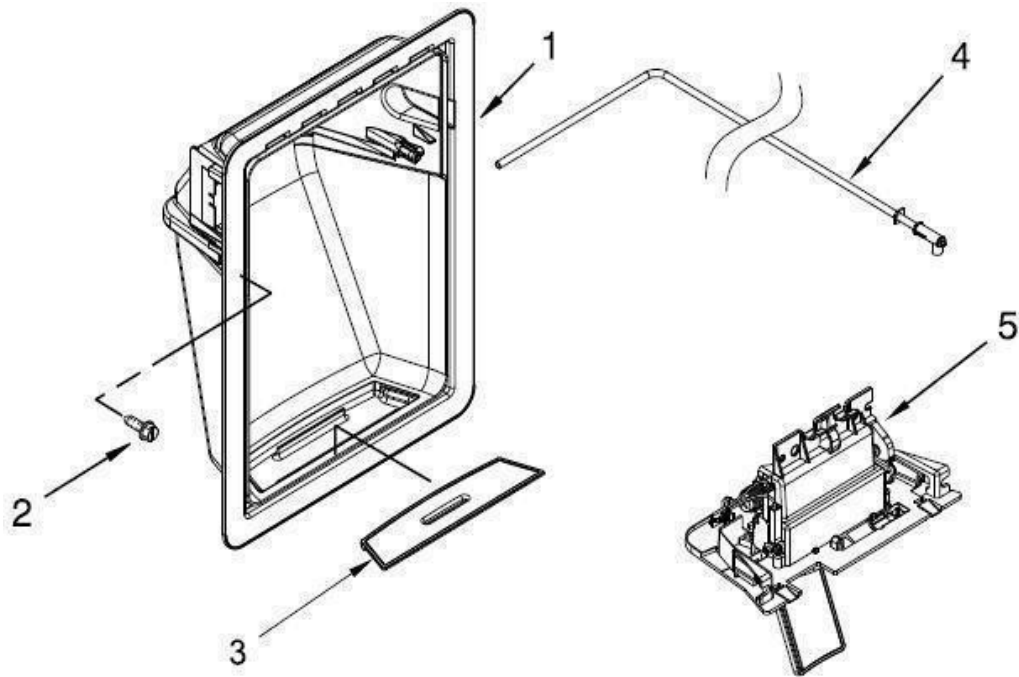

REFRIGERADOR WD5505S001

No. Ilus.	DESCRIPCIÓN	Cant.	No. de Parte
1	Housing, Dispenser	-	No serviceable
2	Screw	-	----
3	Grille, Overflow	1	W10397394
4	Water Fitting Assembly	1	W10397435
5	Separator Assembly	1	W10723721