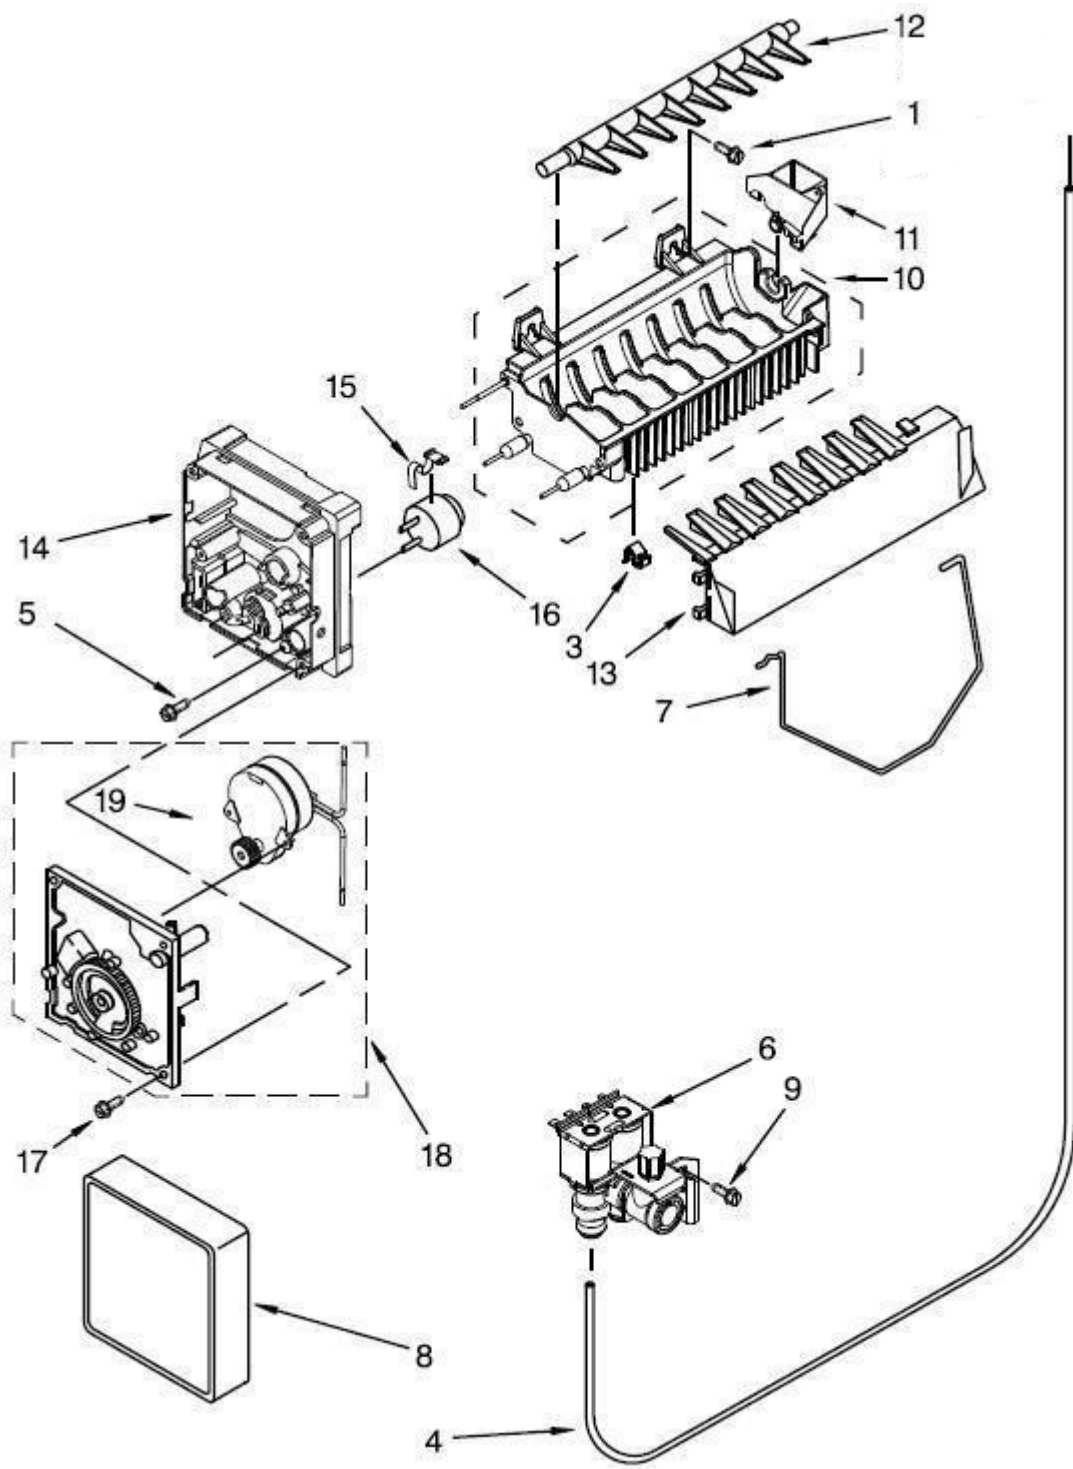

No.	Ilus.	DESCRIPCIÓN	Cant.	No. de Parte
1		Screw	-	----
3		Clip, Thermal Fuse	1	628379
4		Tube, Water	1	W10357068
5		Screw	-	----
6		Filter Valve Assembly	1	2188778
7		Arm, Shutt Off	1	2304354
8		Cover, Icemaker	1	W10289690
9		Screw	-	----
10		Assembly, Mold & Heater	1	628228
11		Cup-Water Fill	1	W10435665
12		Ejector, Arm	1	627843
13		Stripper, Ice	1	W10699925
14		Support	1	2194712
15		Retainer, Thermostat	2	2315522
16		Thermostat	1	627985
17		Screw	-	----
18		Assembly, Module	1	626691
19		Motor	-	No Serviceable
20		Screw	-	----
		Complete Icemaker Assembly		W10754511