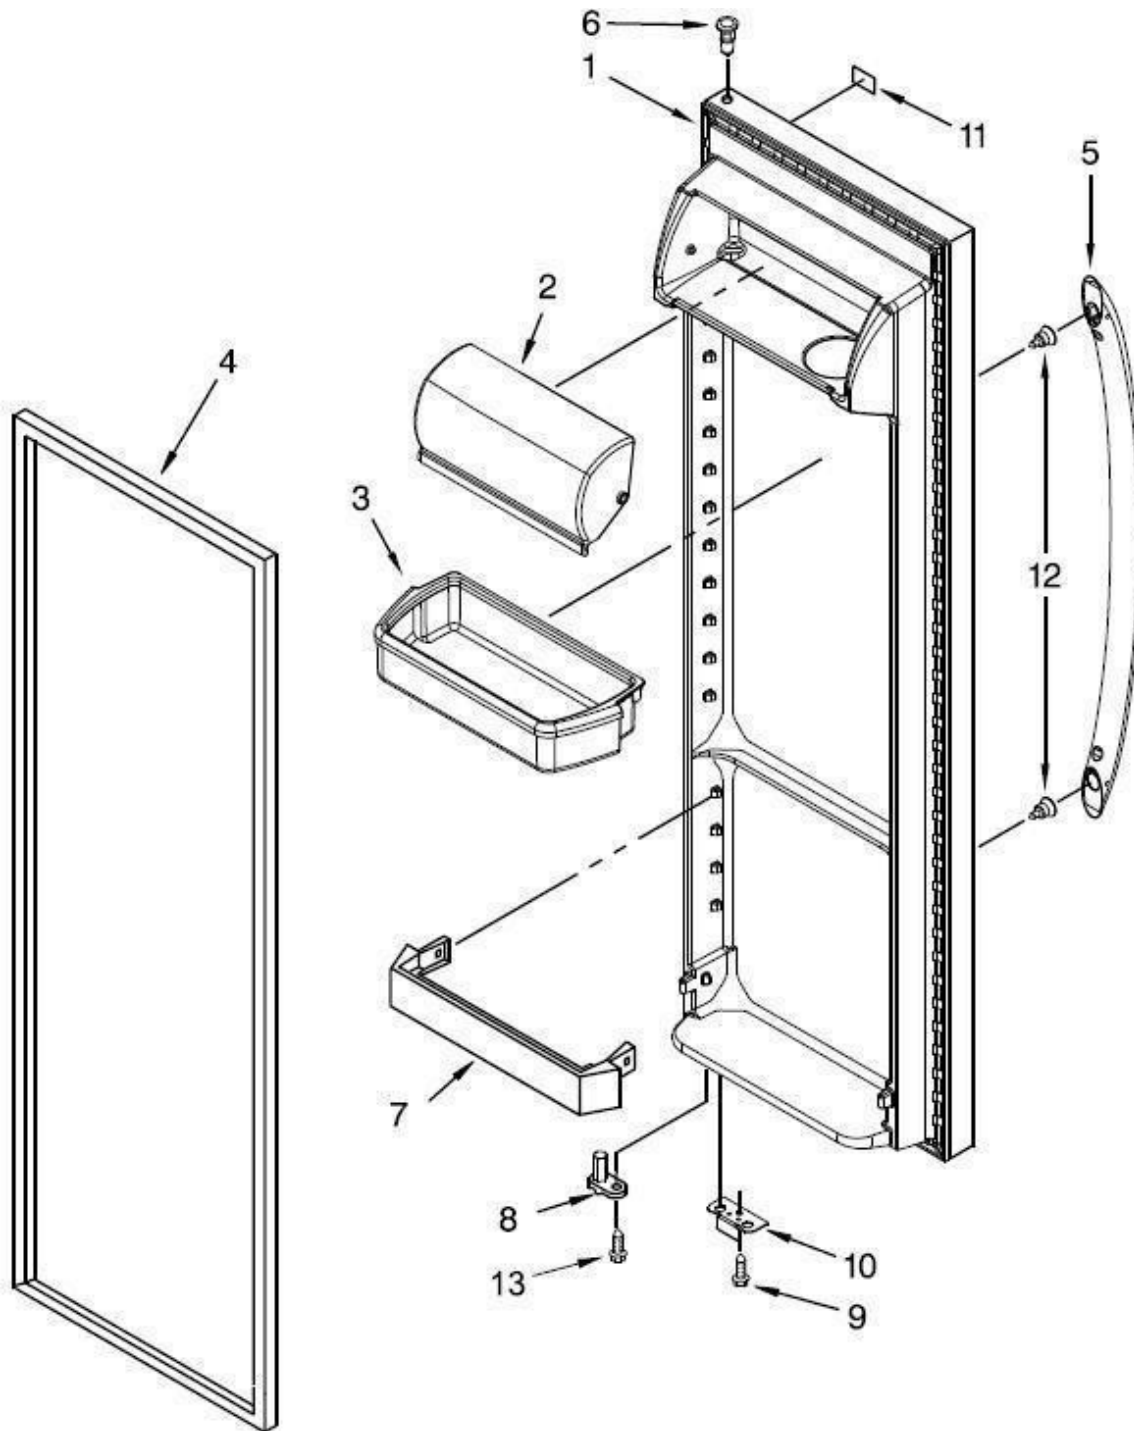

No. Ilustración	DESCRIPCIÓN	Cant.	No. de Parte
1	Refrigerator Door	1	W11047129
2	Door Compartment	1	2256101
3	Bin, Door	3	2203828
4	Door Gasket Magnetic	1	2309529
5	Handle	1	W10713676
6	Thimble	1	2182181
7	Trivet	1	2309941
8	Door Closer, Upper Cam	1	W10846216
9	Screw	-	----
10	Bracket, Door Stop		W10219801
11	Nameplate	1	W10511972
12	Screw	-	----
13	Screw	-	----