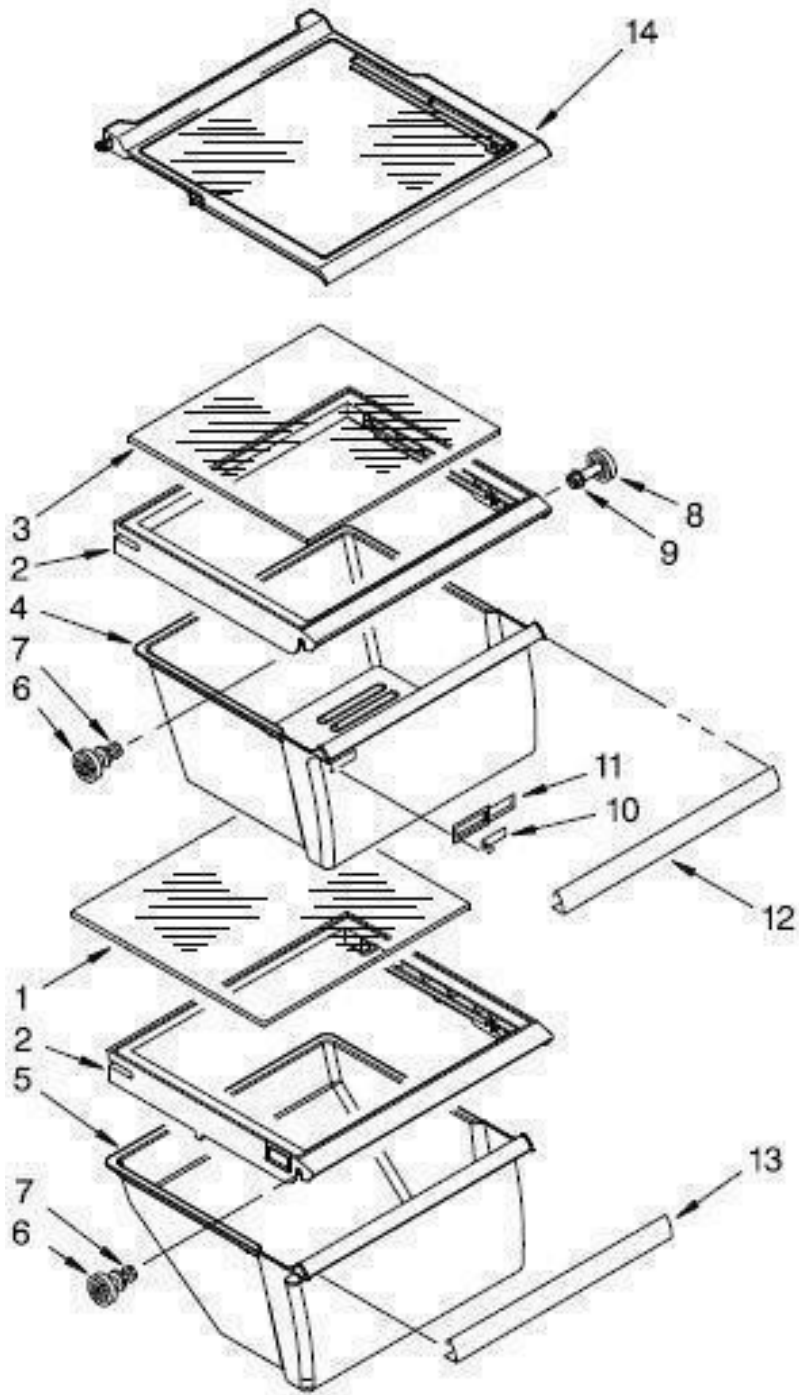

EXPLOSIONADO DE PARTES
— REFRIGERADOR DÚPLEX —

MODELO | WD5520S00

<u>No.</u>	<u>Ilus.</u>	<u>DESCRIPCIÓN</u>	<u>Cant.</u>	<u>No. de Parte</u>
1		Literature Parts	**	*****
2		Roller	1	W10304660
3		Screw	**	*****
4		Roller	1	W10475495
5		Axle, Roller	1	2262072
6		Clip, Grille	2	2155013
7		Plate, Screw	1	2304249
8		Clip, Roller	1	2174706
9		Top Hinge	2	W10704881
10		Screw	**	*****
11		Screw	**	*****
12		Tube Filter - Inlet	1	W10350007
13		Hinge, Bottom FC	1	W10414753
14		Screw	**	*****
15		Front Roller Right	1	W10304659
16		Filler, Wrapper	2	W10283961
17		Grille	1	W10350049
18		Screw, Hinge	**	*****
19		Screw	**	*****
20		Screw	**	*****
21		Screw	**	*****
22		Drain Fitting	1	2304888
23		Extension, Drain Fitting	1	W10153550
24		Cover Unit	1	2220758
25		Hinge, Bottom RC	1	W10714071
26		Tube Filter – Outlet	1	W10350006
28		Clamp, Power Cord	1	W10303628
29		Screw	**	*****
30		Door Closer, Freezer	1	2223751
31		Screw	**	*****
32		Housing & Filter Assy.	1	W10758154
33		Cabinet (No Servicable)	**	*****

Refrigerador Whirlpool WD5520S00

No.			
Ilus.	DESCRIPCIÓN	Cant.	No. de Parte
1	Liner (No Servicable)	**	*****
2	Louver	1	W10550195
3	Light Lens	1	W10166130
4	Bulb, Light	1	W10311505
5	Reservoir	1	W10276792
6	Screw	**	*****
7	Air Diffuser Assembly	1	W10151374
8	Cover, Air Diffuser	1	2152019
9	Cover, Wiring	1	W10252495
10	Screw	**	*****

Refrigerador Whirlpool WD5520S00

No.	Ilus.	DESCRIPCIÓN	Cant.	No. de Parte
1		Glass, Cover	1	2179259
2		Cover, Crisper	2	W10508993
3		Glass, Cover	1	2179259
4		Crisper, Pan	1	W10575099
5		Meat, Pan	1	2188654
6		Stud, Assembly	2	W10173126
7		Screw	**	*****
8		Stud Assembly	1	W10173127
9		Screw	**	*****
10		Slide, Humidity Control	1	2179342
11		Body, Humidity Control	1	2179343
14		Shelf Assembly, Spillguard	3	W10276348