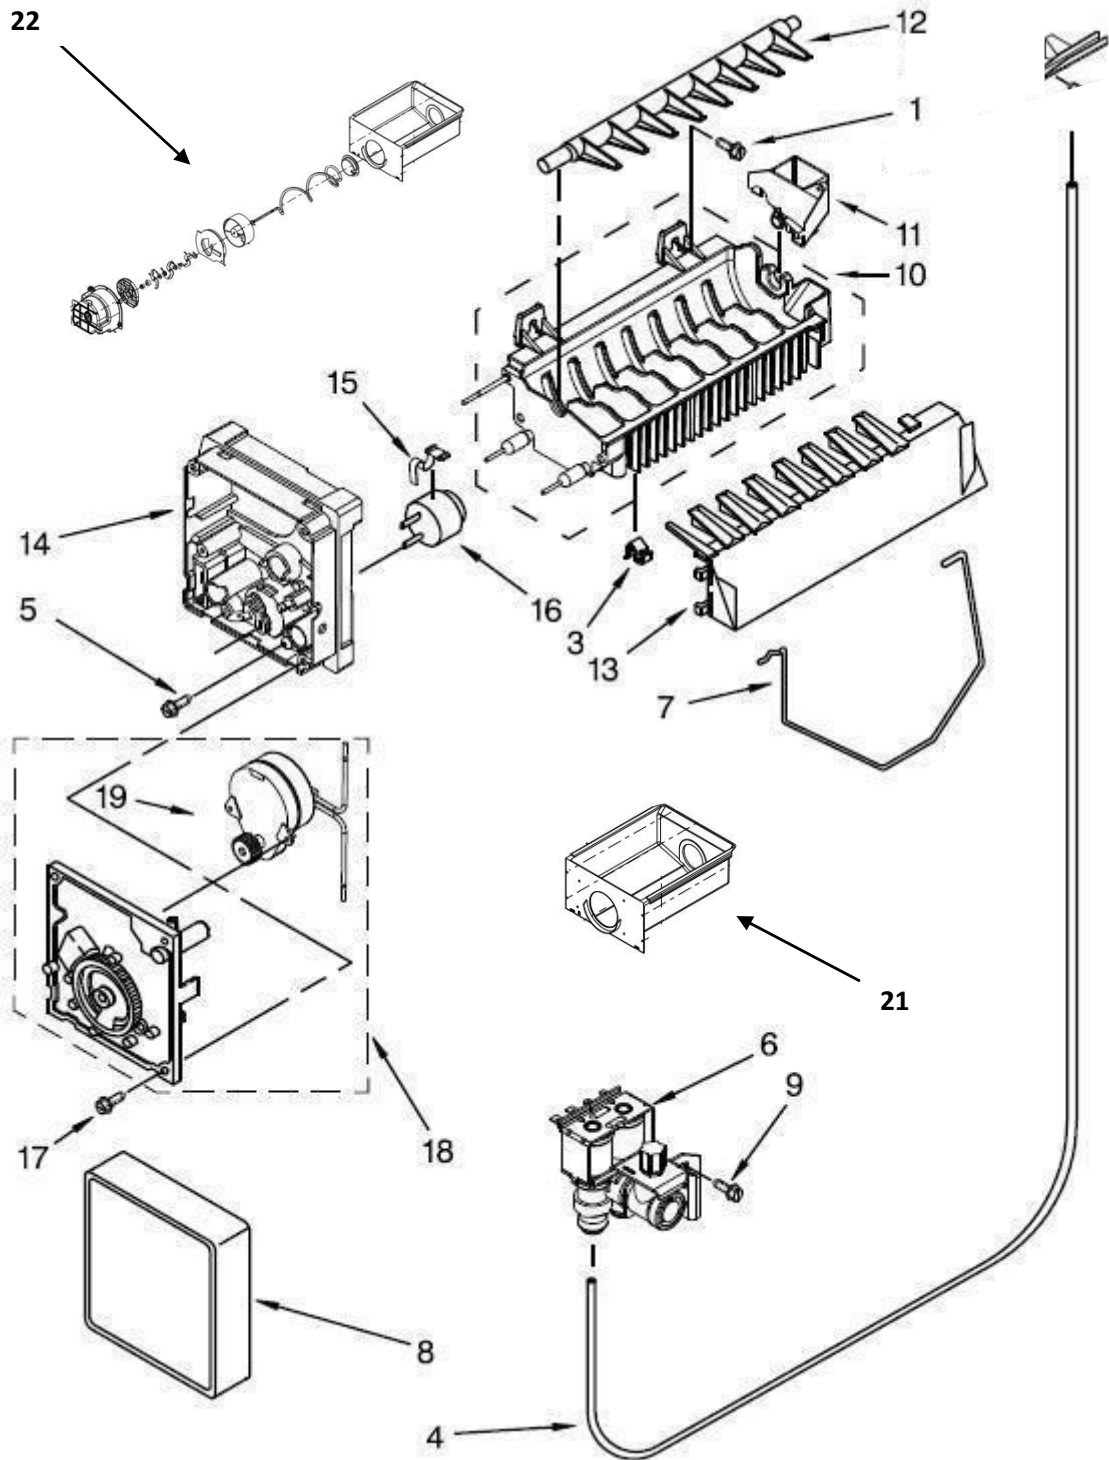

No.	DESCRIPCIÓN	Cant.	No. de Parte
1	Screw	**	*****
3	Clip, Thermal Fuse	1	628379
4	Tube, Water	1	W10357076
5	Screw	**	*****
6	Filter Valve Assembly	1	W10179146
7	Arm, Shutt Off	1	2304354
8	Cover, Icemaker	1	W10289690
9	Screw	**	*****
10	Assembly, Mold & Heater	1	W10300025
11	Cup-Water Fill	1	W10435665
12	Ejector, Arm	1	W10318914
13	Stripper, Ice	1	W10122563
14	Support	1	2195914
15	Retainer, Thermostat	2	2315522
16	Thermostat	1	2321258
17	Screw	**	*****
18	Assembly, Module	1	626691
19	Motor	**	626683
20	Screw	**	*****
21	Ice container	1	W10670845
22	Ice container assembly	1	W10823615
Complete Icemaker Assembly			W10300022

Filtro de agua

W10790813