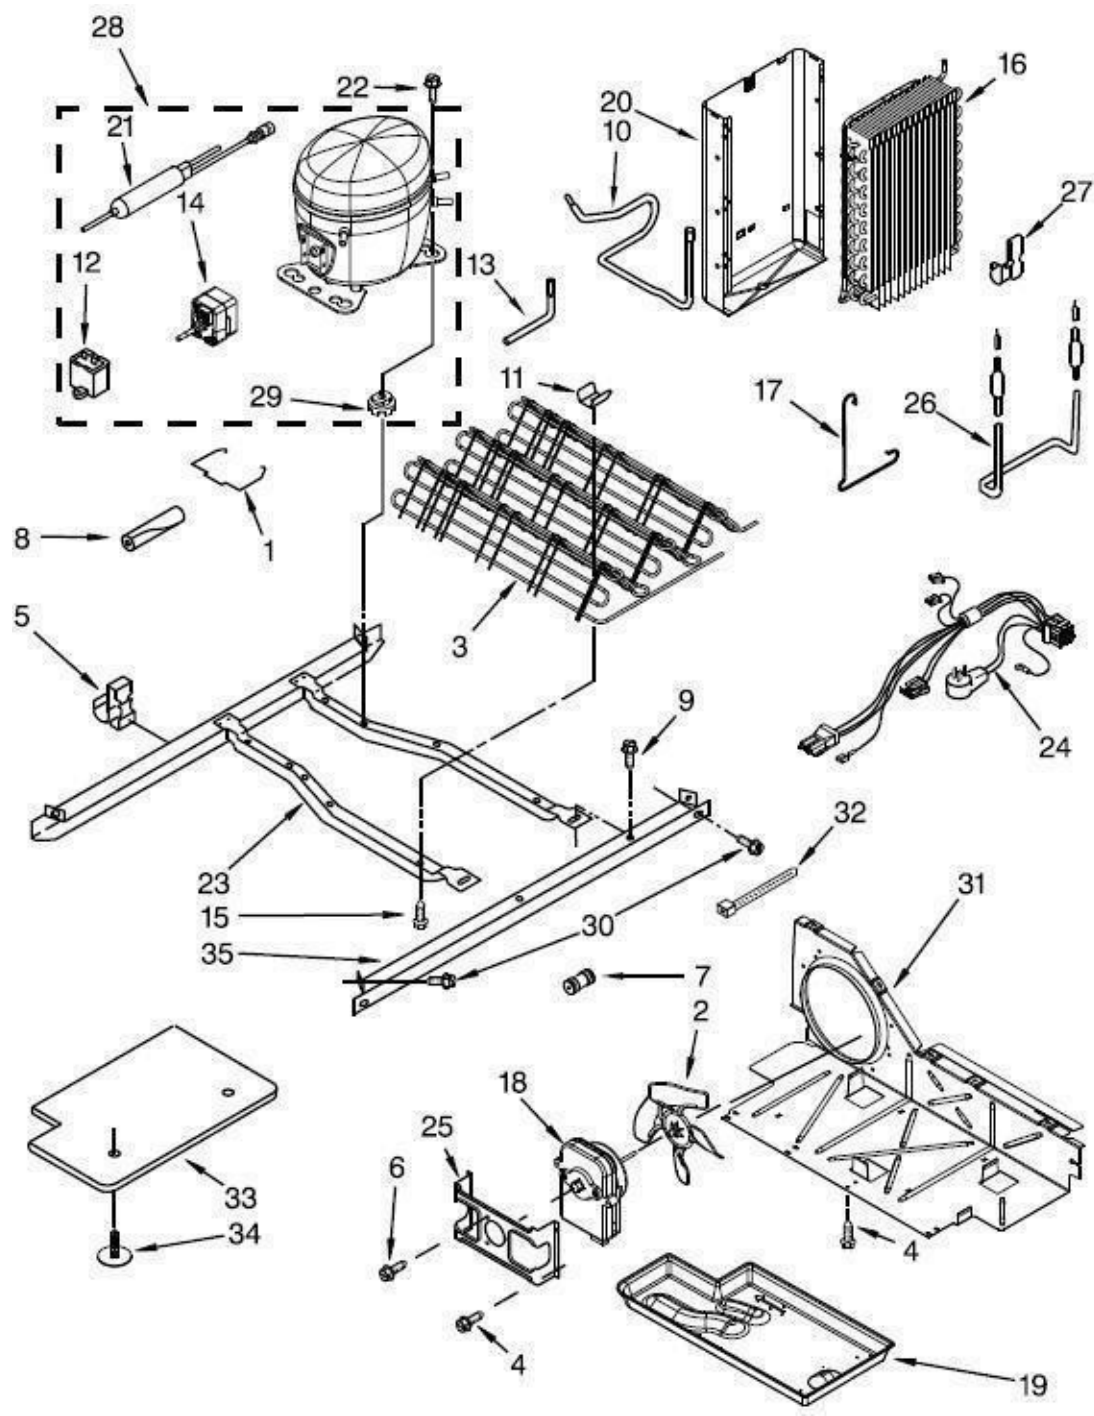

No.	Ilus.	DESCRIPCIÓN	Cant.	No. de Parte
1		Liner (No Serviciable)	**	*****
2		Shelf, Wire	1	W10318961
3		Bulb, Light	1	W10311505
4		Socket, Light	1	2169193
5		Shelf, Wire	1	W10318947
6		Freezer Bin	1	2309757
7		Cup, Shelf	12	W10130299
8		Screw	**	*****
9		Stud Assembly	1	W10173127
10		Shelf, Wire	1	W10318948
11		Switch, Rocker Arm	1	2321285
12		Clip, Air Duct	2	2315163

Refrigerador Whirlpool WD5520S00

No. Ilus.	DESCRIPCIÓN	Cant.	No. de Parte
1	Housing, Dispenser (No Serviciable)	**	*****
2	Screw	**	*****
3	Grille, Overflow	1	W10397395
4	Water Fitting Assembly	1	W10397435
5	Separator Assembly	1	W10714975
6	U.I. Assembly	1	W10424360
7	Overlay	1	W10397939

Refrigerador Whirlpool WD5520S00

No.	Ilus.	DESCRIPCIÓN	Cant.	No. de Parte
1		Scroll, Fan	1	2182120
2		Retainer, Fan Motor	1	2155590
3		Screw	**	*****
4		BI-Metal, Defrost	1	W10225581
5		Air Duct Freezer	1	W10177781
6		Gasket	1	2155789
7		Fan Motor	1	W10508362
8		Blade, Fan	1	2169142
9		Gasket, Evaporator Cover	2	2304241
10		Grommet, Motor	2	2176759
11		Screw	**	*****
12		Harness, Fan Tube Evaporator	1	W10297482
13		Gasket, Evaporator Cover	2	2304241
14		Cover, Evaporator	1	W10463011
15		Support, Right Hand	1	2203595
16		Support, Left Hand	1	2203596

No. Ilus.	DESCRIPCIÓN	Cant.	No. de Parte
1	Control Box	1	W10482525
2	Mounting Bracket	1	2311611
3	Screw	**	*****
4	Switch, Pluger	1	2219875
5	Screw	**	*****
6	Adaptative, Defrost Control	1	W10366605
7	Screw	**	*****
8	Washer, Spring	**	*****
9	Thermostat Assembly	1	W10583800
10	Knob, Thermostat	1	2311614
11	Cam Assembly	1	2182195
12	Bearing Body	1	1110560
13	Damper, Control	1	2196062
14	Pivot Arm	1	1110559
15	Knob, Control	1	2311615
16	Lens, Light	1	2200096
17	Tube, Barrier	1	2196001
19	Control Box Harness	1	W10354806
20	Clip, Wire	1	1115374
21	Screw	**	*****
22	Connecting Rod	1	2311631
23	Fastener, Push-On	**	*****