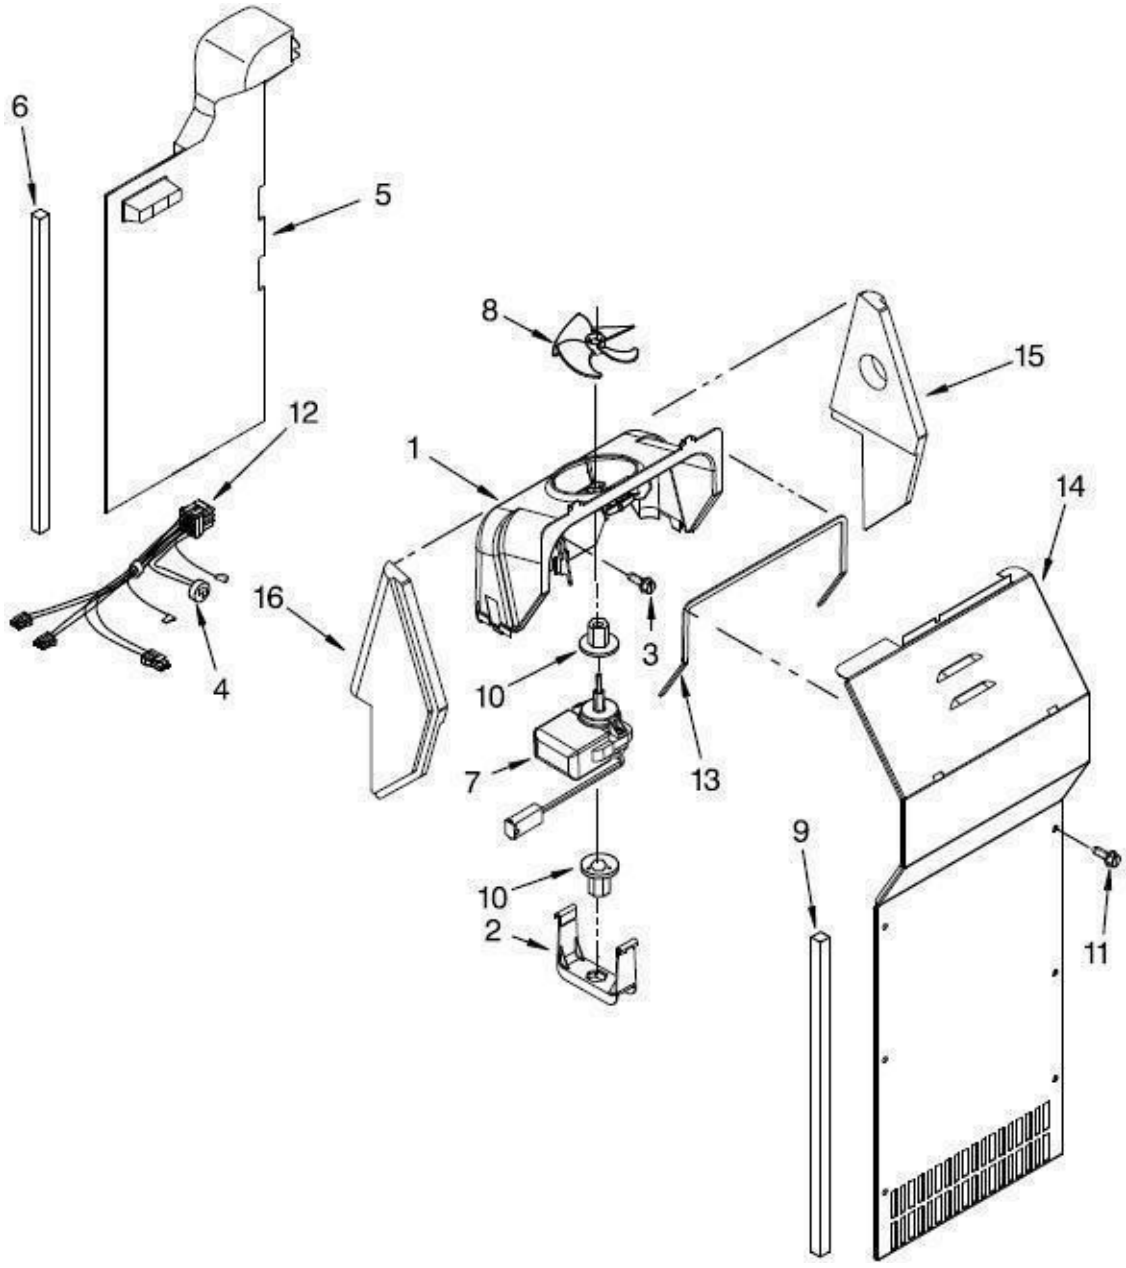

Refrigerador Whirlpool WD5520S00

No.	Ilus.	DESCRIPCIÓN	Cant.	No. de Parte
1		Scroll, Fan	1	2182120
2		Retainer, Fan Motor	1	2155590
3		Screw	**	*****
4		BI-Metal, Defrost	1	W10225581
5		Air Duct Freezer	1	W10177781
6		Gasket	1	2155789
7		Fan Motor	1	W10508362
8		Blade, Fan	1	2169142
9		Gasket, Evaporator Cover	2	2304241
10		Grommet, Motor	2	2176759
11		Screw	**	*****
12		Harness, Fan Tube Evaporator	1	W10297482
13		Gasket, Evaporator Cover	2	2304241
14		Cover, Evaporator	1	W10463011
15		Support, Right Hand	1	2203595
16		Support, Left Hand	1	2203596