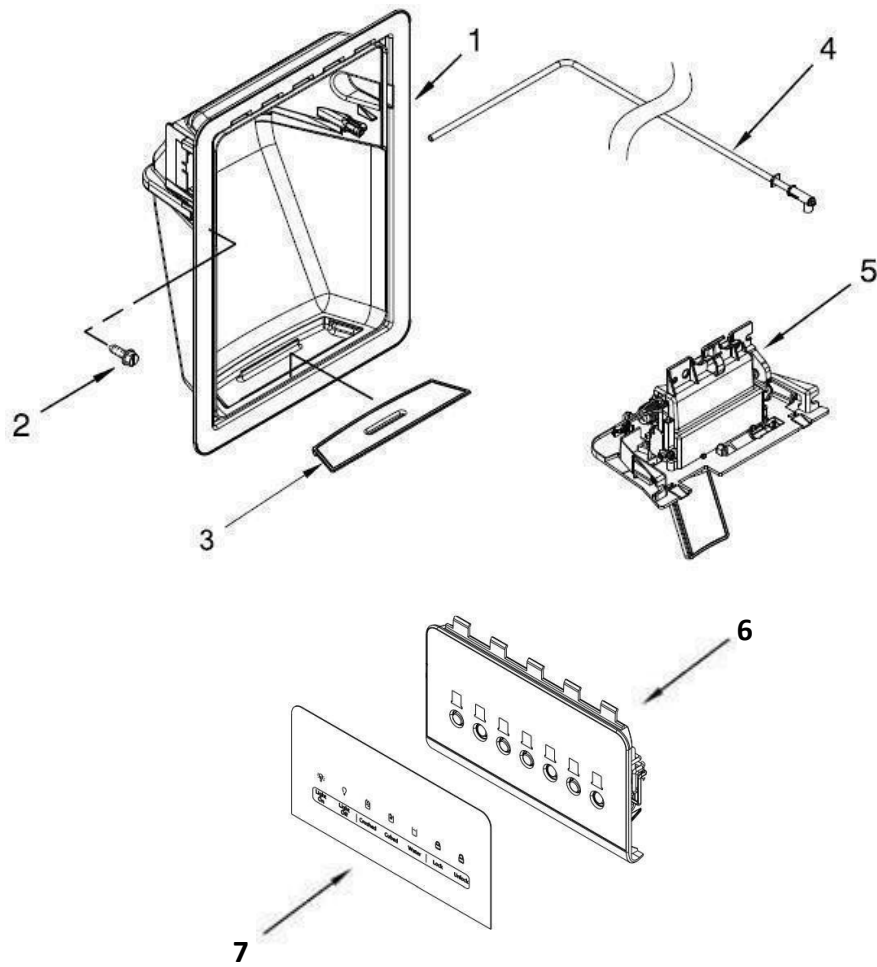

No.	Ilus.	DESCRIPCIÓN	Cant.	No. de Parte
1		Liner (No Serviciable)	**	*****
2		Shelf, Wire	1	W10318961
3		Bulb, Light	1	W10311505
4		Socket, Light	1	2169193
5		Shelf, Wire	1	W10318947
6		Freezer Bin	1	2309757
7		Cup, Shelf	12	W10130299
8		Screw	**	*****
9		Stud Assembly	1	W10173127
10		Shelf, Wire	1	W10318948
11		Switch, Rocker Arm	1	2321285
12		Clip, Air Duct	2	2315163

Refrigerador Whirlpool WD5520S00

Refrigerador Whirlpool WD5520S00

No.	Ilus.	DESCRIPCIÓN	Cant.	No. de Parte
1		Refrigerator Door (Incluye ítem 4)	1	LW10430228
2		Door Compartment	1	2256101
3		Bin, Door	3	W10321304
4		Door Gasket Magnetic	1	2327163
5		Handle	1	W10713676
6		Thimble	1	2182181
7		Trivet	1	2309941
8		Door Closer, Upper Cam	1	2182178
9		Screw	**	*****
10		Bracket, Door Stop	1	W10507574
11		Nameplate	1	W10393264
12		Screw	**	*****
13		Screw	**	*****

Refrigerador Whirlpool WD5520S00

Refrigerador Whirlpool WD5520S00

No. Ilus.	DESCRIPCIÓN	Cant.	No. de Parte
1	Freezer Door (Incluye Item 8 & Dispenser Front Parts)	1	LW10748985
2	Handle	1	W10713676
3	Thimble	1	2182181
4	Bracket, Door Stop	1	W10507570
5	Screw	**	*****
6	Trim, Door	3	2309718
7	Screw	**	*****
8	Door Gasket Magnetic	1	2327164
9	Trim, Door Shelf	1	W10307494
10	Screw	**	*****
11	Door Closer, Upper Cam	1	2223752