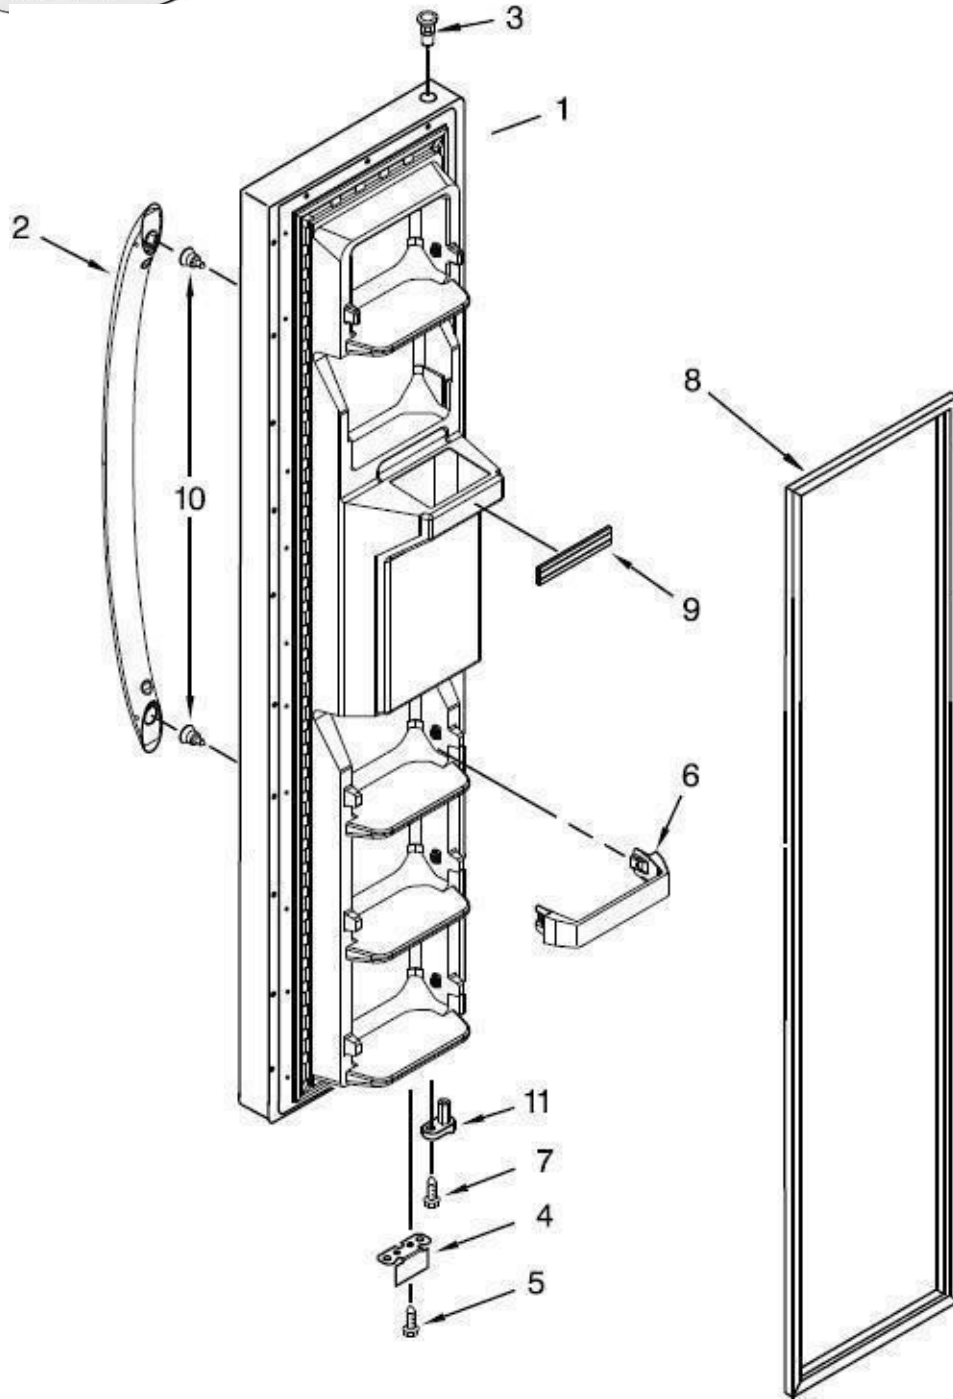

Refrigerador Whirlpool WD5520S00

Refrigerador Whirlpool WD5520S00

No. Ilus.	DESCRIPCIÓN	Cant.	No. de Parte
1	Freezer Door (Incluye Item 8 & Dispenser Front Parts)	1	LW10748985
2	Handle	1	W10713676
3	Thimble	1	2182181
4	Bracket, Door Stop	1	W10507570
5	Screw	**	*****
6	Trim, Door	3	2309718
7	Screw	**	*****
8	Door Gasket Magnetic	1	2327164
9	Trim, Door Shelf	1	W10307494
10	Screw	**	*****
11	Door Closer, Upper Cam	1	2223752