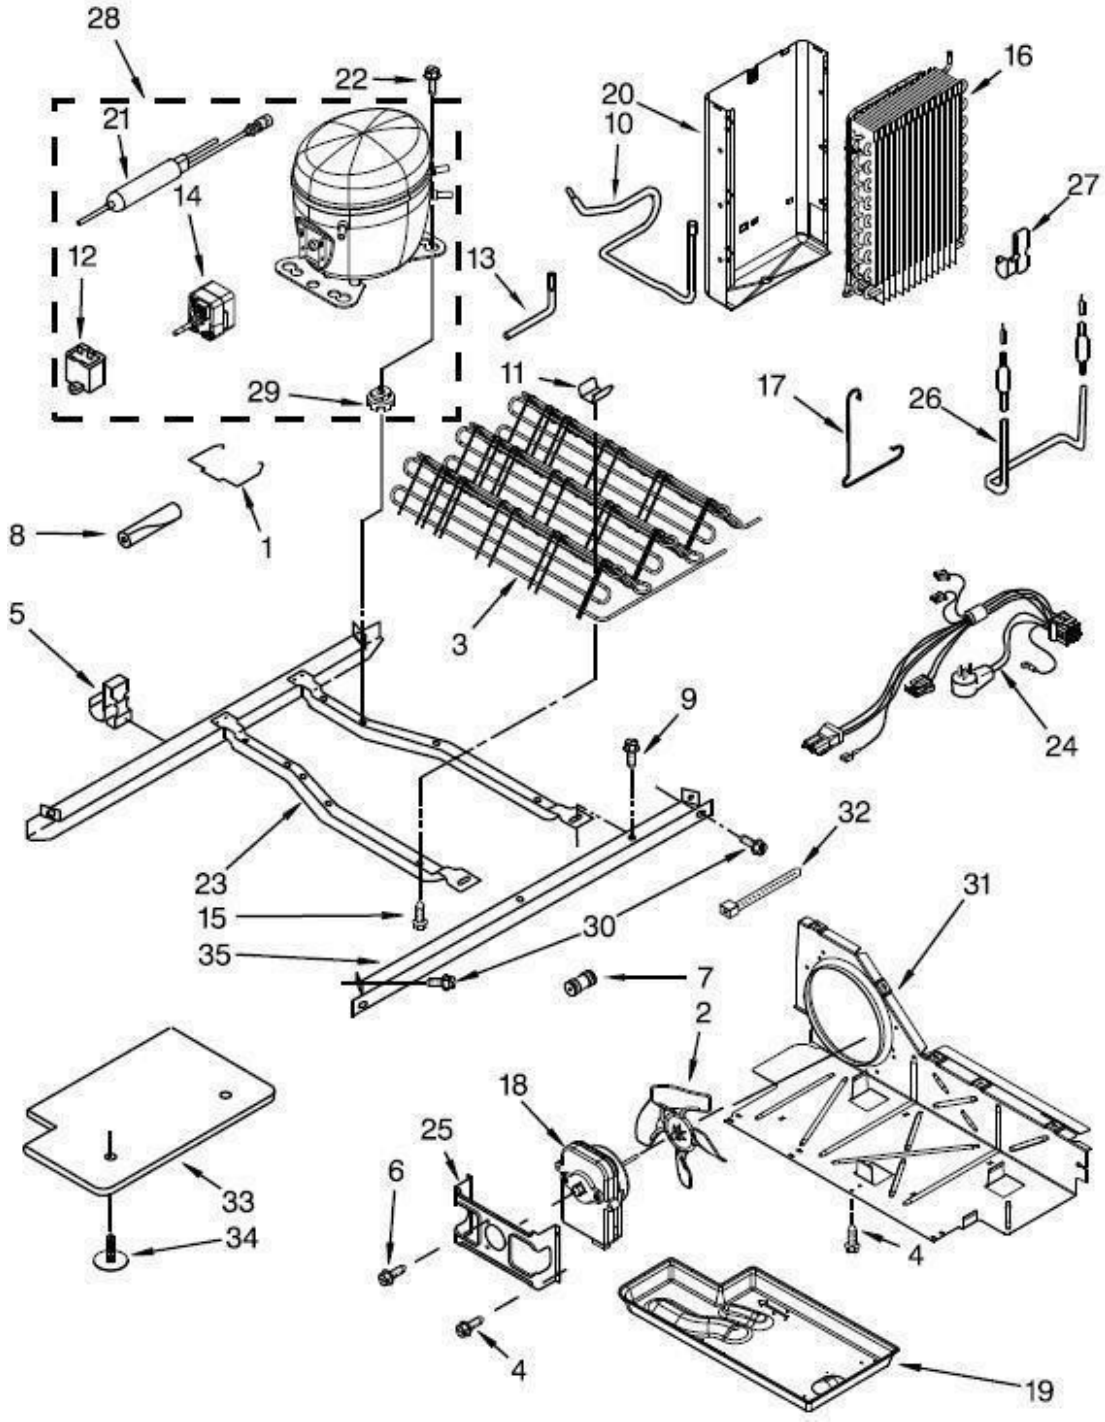

Refrigerador Whirlpool WD5520S01

Refrigerador Whirlpool WD5520S01

No. Ilus.	DESCRIPCIÓN	Cant.	No. de Parte
1	Strap, Bale	1	2212996
2	Blade, Fan	1	2169142
3	Condenser Assembly	1	2324712
4	Screw	-	----
5	Clip, Wire	3	2223913
6	Screw	-	----
7	Connector, Water Tube	1	W10271541
8	Sleeve, Pressure Switch Hose	1	2161302
9	Screw	-	----
10	Tube, Suction	1	W10745337
11	Clip, Condenser	2	2311725
12	Capacitor	1	W10350564
13	Tube, Process	-	----
14	Start Device Combination (Start and Overload)	1	W10197427
15	Screw	-	----
16	Evaporator, FC	1	2188823
17	Clip, Defrost Heater	2	2161324
18	Motor, Condenser	1	W11042567
19	Tray, Evaporator	1	W10614158
20	Heat Shield and Drain Pan	1	W10194475
21	Drier	1	W10771114
22	Screw	-	----
23	Frame, Unit Mounting	1	W10900446
24	Unit, Harness	1	W10670169
25	Bracket, Fan Motor	1	2181929
26	Heater, Defrost	1	2188175
27	Clip, Defrost Heater	2	2161324
28	Compressor	1	W10801525
29	Grommet	4	10835903
30	Bolt	2	489340
31	Air Baffle	1	W10332806
32	Tie, Wire	1	2263990
33	Unit Cover, Bottom	1	2220758
34	Clip	2	489396
35	Rail, Unit Mounting	1	W10900442