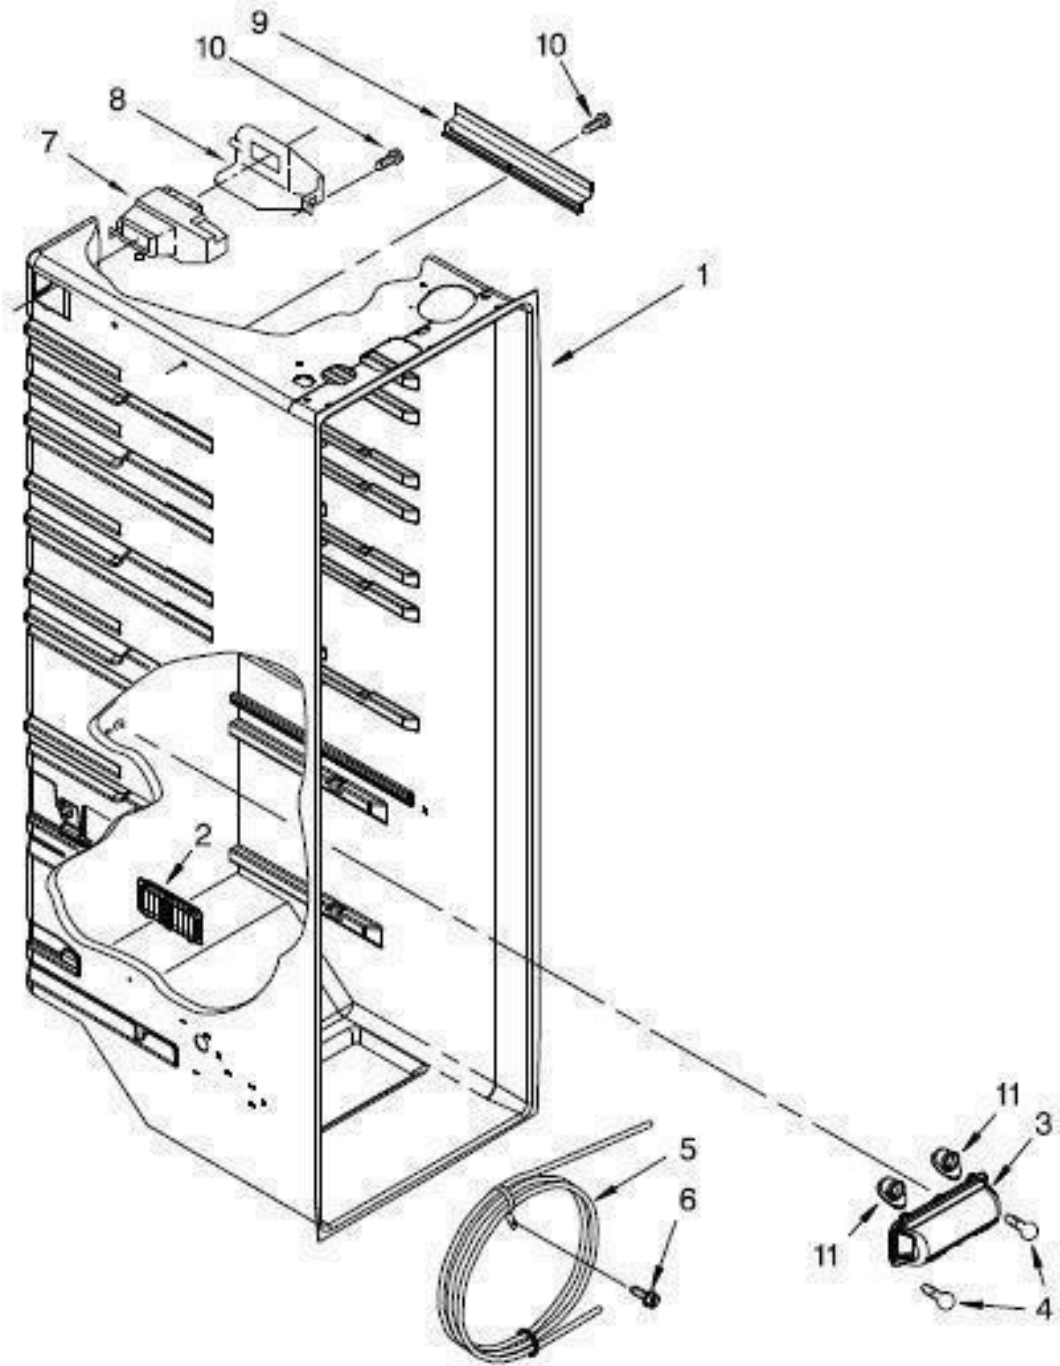

Whirlpool
CORPORATION

MAYTAG

KitchenAid[™]

Refrigerador Whirlpool WD5520S01

No.	DESCRIPCIÓN	Cant.	No. de Parte
1	Literature Parts	-	----
2	Roller	1	W10304660
3	Screw	-	----
4	Roller	1	W10475495-N
5	Axle, Roller	1	2262072
6	Clip, Grille	2	2155013
7	Plate, Screw	1	2304249
8	Clip, Roller	1	W11087168
9	Top Hinge	2	W10704881
10	Screw	-	----
11	Screw	-	----
12	Tube Filter - Inlet	1	W10350007
13	Hinge, Bottom FC	1	W10414753
14	Screw	-	----
15	Front Roller Right	1	W10304659
16	Filler, Wrapper	2	W10283961
17	Grille	1	W10350049
18	Screw, Hinge	-	----
19	Screw	-	----
20	Screw	-	----
21	Screw	-	----
22	Drain Fitting	1	2304888
23	Extension, Drain Fitting	1	W10153550
24	Cover Unit	1	2220758
25	Hinge, Bottom RC	1	W10846222
26	Tube Filter – Outlet	1	W10350006
28	Clamp, Power Cord	1	W10303628
29	Screw	-	----
30	Door Closer, Freezer	1	W10846218
31	Screw	-	----
32	Housing & Filter Assy.	1	W10793630
33	Cabinet	-	No serviceable