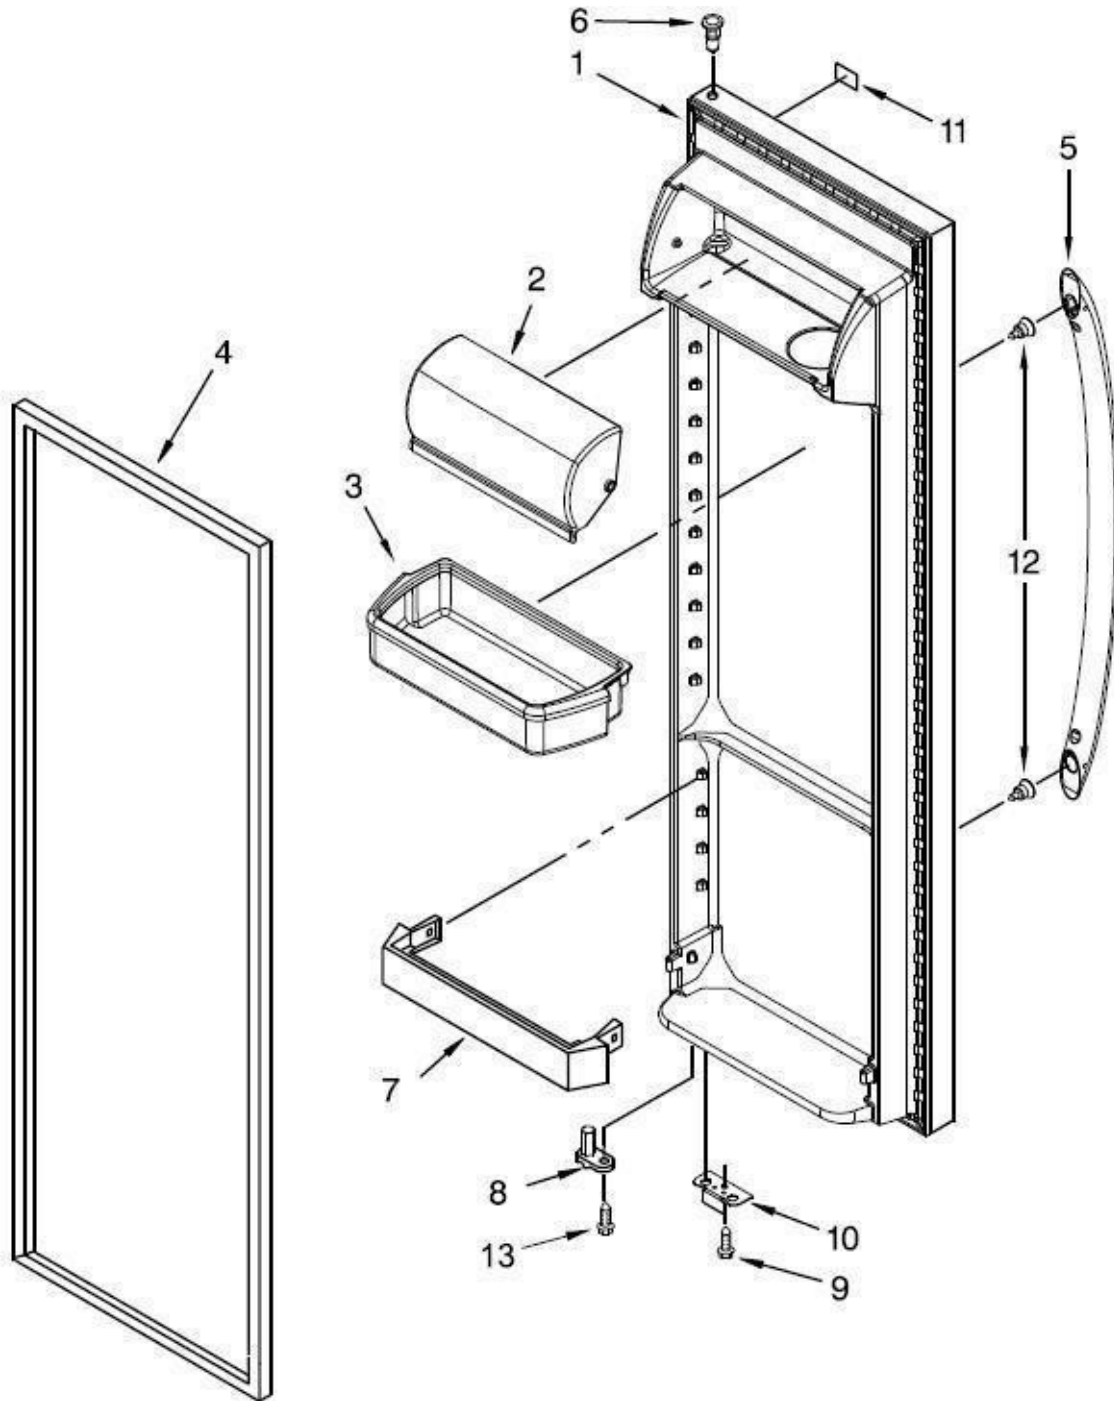

Refrigerador Whirlpool WD5520S01

Refrigerador Whirlpool WD5520S01

No.	Ilus.	DESCRIPCIÓN	Cant.	No. de Parte
1		Refrigerator Door (Incluye ítem 4)	1	W11041272
2		Door Compartment	1	2256101
3		Bin, Door	3	W10321304
4		Door Gasket Magnetic	1	2327163
5		Handle	1	W10713676
6		Thimble	1	2182181
7		Trivet	1	2309941
8		Door Closer, Upper Cam	1	W10846216
9		Screw	-	----
10		Bracket, Door Stop	1	W10219801
11		Nameplate	1	W10393264
12		Screw	-	----
13		Screw	-	----