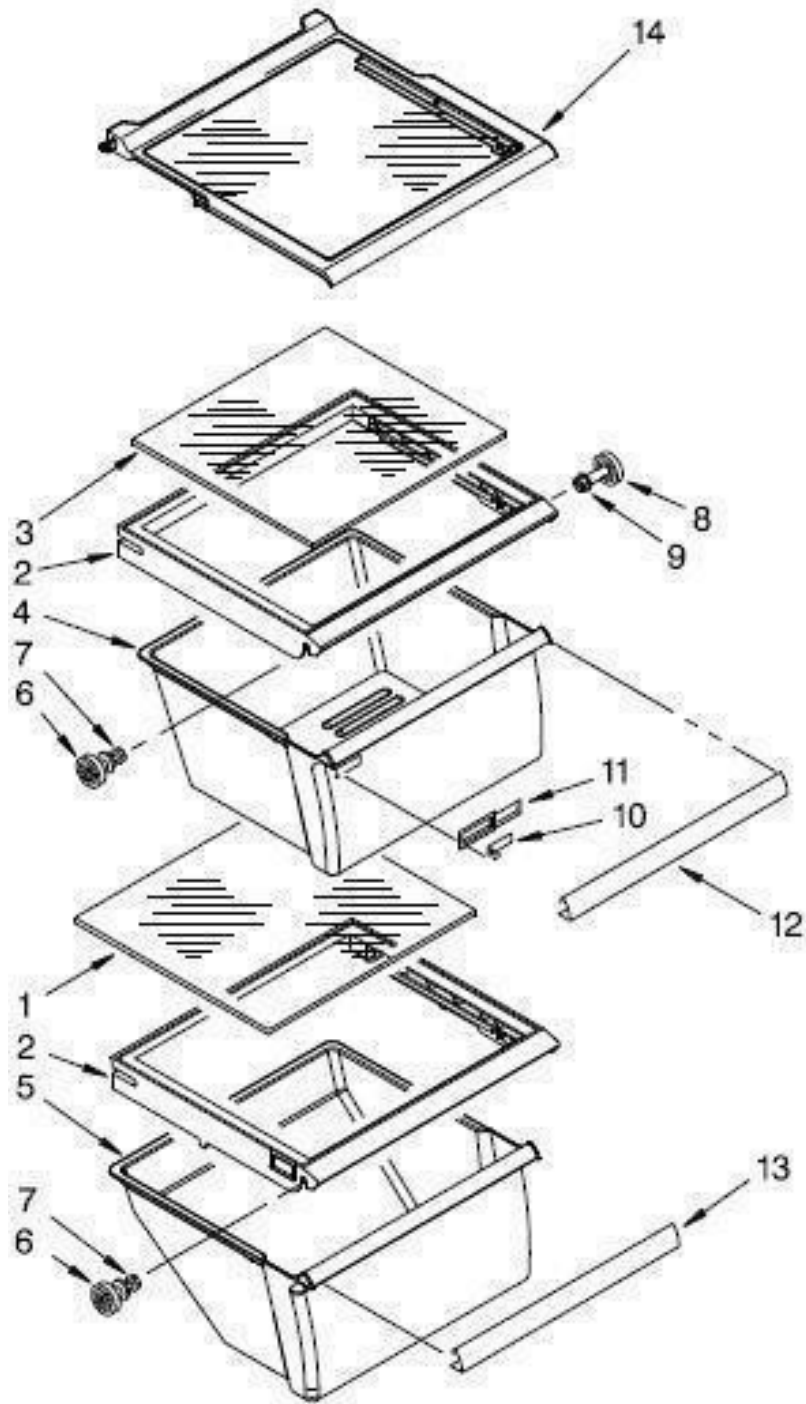

Whirlpool
CORPORATION

MAYTAG

KitchenAid[™]

Refrigerador Whirlpool WD5520S01

No.	DESCRIPCIÓN	Cant.	No. de Parte
1	Literature Parts	-	----
2	Roller	1	W10304660
3	Screw	-	----
4	Roller	1	W10475495-N
5	Axle, Roller	1	2262072
6	Clip, Grille	2	2155013
7	Plate, Screw	1	2304249
8	Clip, Roller	1	W11087168
9	Top Hinge	2	W10704881
10	Screw	-	----
11	Screw	-	----
12	Tube Filter - Inlet	1	W10350007
13	Hinge, Bottom FC	1	W10414753
14	Screw	-	----
15	Front Roller Right	1	W10304659
16	Filler, Wrapper	2	W10283961
17	Grille	1	W10350049
18	Screw, Hinge	-	----
19	Screw	-	----
20	Screw	-	----
21	Screw	-	----
22	Drain Fitting	1	2304888
23	Extension, Drain Fitting	1	W10153550
24	Cover Unit	1	2220758
25	Hinge, Bottom RC	1	W10846222
26	Tube Filter – Outlet	1	W10350006
28	Clamp, Power Cord	1	W10303628
29	Screw	-	----
30	Door Closer, Freezer	1	W10846218
31	Screw	-	----
32	Housing & Filter Assy.	1	W10793630
33	Cabinet	-	No serviceable

Refrigerador Whirlpool WD5520S01

No.	Ilus.	DESCRIPCIÓN	Cant.	No. de Parte
1		Liner	-	No Servicable
2		Louver	1	W10550195
3		Light Lens	1	W10166130
4		Bulb, Light	1	2311792
5		Reservoir	1	W10276792
6		Screw	-	----
7		Air Diffuser Assembly	1	W10151374
8		Cover, Air Diffuser	1	2152019
9		Cover, Wiring	1	W10252495
10		Screw	-	----

Refrigerador Whirlpool WD5520S01

Refrigerador Whirlpool WD5520S01

No.	Ilus.	DESCRIPCIÓN	Cant.	No. de Parte
1		Glass, Cover	1	2179259
2		Cover, Crisper	2	W10797580
3		Glass, Cover	1	2179259
4		Crisper, Pan	1	W10575099
5		Meat, Pan	1	2188654
6		Stud, Assembly	2	W10173126
7		Screw	-	----
8		Stud Assembly	1	W10173127
9		Screw	-	----
10		Slide, Humidity Control	1	2179342
11		Body, Humidity Control	1	2179343
14		Shelf Assembly, Spillguard	3	W10276348