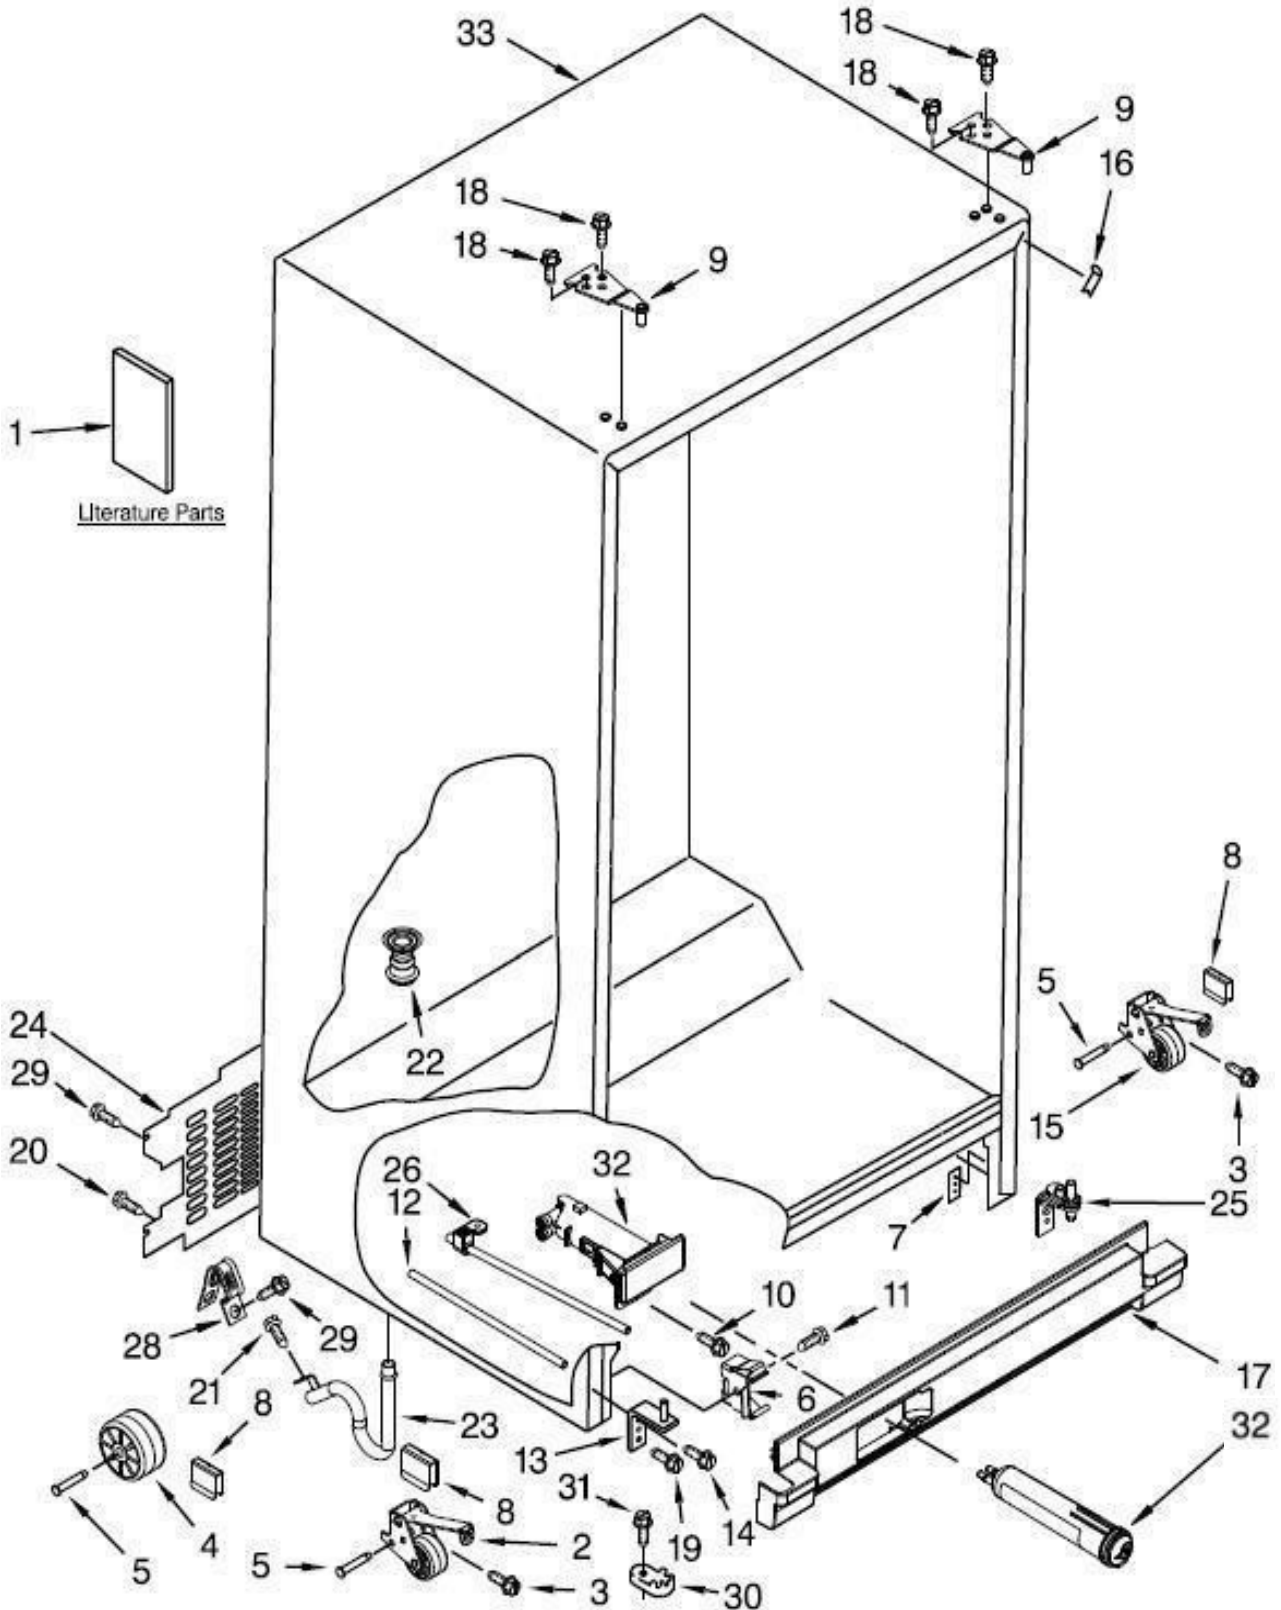

Whirlpool
CORPORATION

MAYTAG

KitchenAid[™]

Refrigerador Whirlpool WD5520S01

No.	DESCRIPCIÓN	Cant.	No. de Parte
1	Literature Parts	-	----
2	Roller	1	W10304660
3	Screw	-	----
4	Roller	1	W10475495-N
5	Axle, Roller	1	2262072
6	Clip, Grille	2	2155013
7	Plate, Screw	1	2304249
8	Clip, Roller	1	W11087168
9	Top Hinge	2	W10704881
10	Screw	-	----
11	Screw	-	----
12	Tube Filter - Inlet	1	W10350007
13	Hinge, Bottom FC	1	W10414753
14	Screw	-	----
15	Front Roller Right	1	W10304659
16	Filler, Wrapper	2	W10283961
17	Grille	1	W10350049
18	Screw, Hinge	-	----
19	Screw	-	----
20	Screw	-	----
21	Screw	-	----
22	Drain Fitting	1	2304888
23	Extension, Drain Fitting	1	W10153550
24	Cover Unit	1	2220758
25	Hinge, Bottom RC	1	W10846222
26	Tube Filter – Outlet	1	W10350006
28	Clamp, Power Cord	1	W10303628
29	Screw	-	----
30	Door Closer, Freezer	1	W10846218
31	Screw	-	----
32	Housing & Filter Assy.	1	W10793630
33	Cabinet	-	No serviceable

Refrigerador Whirlpool WD5520S01

No.	Ilus.	DESCRIPCIÓN	Cant.	No. de Parte
1		Liner	-	No Servicable
2		Louver	1	W10550195
3		Light Lens	1	W10166130
4		Bulb, Light	1	2311792
5		Reservoir	1	W10276792
6		Screw	-	----
7		Air Diffuser Assembly	1	W10151374
8		Cover, Air Diffuser	1	2152019
9		Cover, Wiring	1	W10252495
10		Screw	-	----