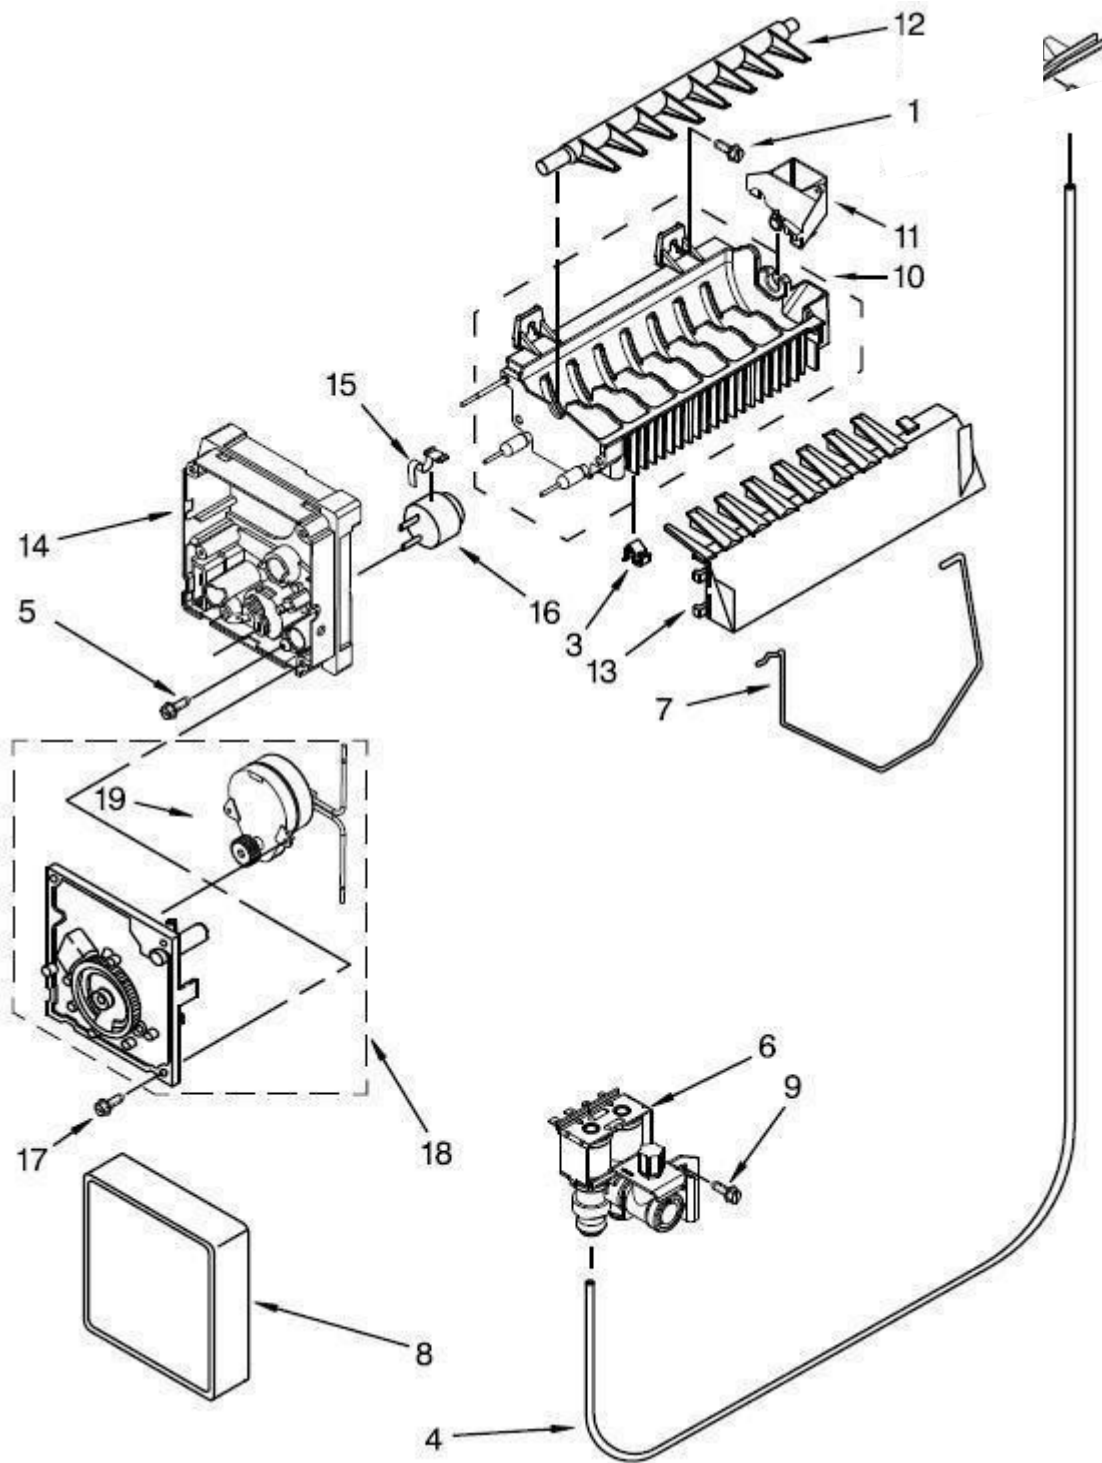

Refrigerador Whirlpool WD5520S01

No. Ilus.	DESCRIPCIÓN	Cant.	No. de Parte
1	Strap, Bale	1	2212996
2	Blade, Fan	1	2169142
3	Condenser Assembly	1	2324712
4	Screw	-	----
5	Clip, Wire	3	2223913
6	Screw	-	----
7	Connector, Water Tube	1	W10271541
8	Sleeve, Pressure Switch Hose	1	2161302
9	Screw	-	----
10	Tube, Suction	1	W10745337
11	Clip, Condenser	2	2311725
12	Capacitor	1	W10350564
13	Tube, Process	-	----
14	Start Device Combination (Start and Overload)	1	W10197427
15	Screw	-	----
16	Evaporator, FC	1	2188823
17	Clip, Defrost Heater	2	2161324
18	Motor, Condenser	1	W11042567
19	Tray, Evaporator	1	W10614158
20	Heat Shield and Drain Pan	1	W10194475
21	Drier	1	W10771114
22	Screw	-	----
23	Frame, Unit Mounting	1	W10900446
24	Unit, Harness	1	W10670169
25	Bracket, Fan Motor	1	2181929
26	Heater, Defrost	1	2188175
27	Clip, Defrost Heater	2	2161324
28	Compressor	1	W10801525
29	Grommet	4	10835903
30	Bolt	2	489340
31	Air Baffle	1	W10332806
32	Tie, Wire	1	2263990
33	Unit Cover, Bottom	1	2220758
34	Clip	2	489396
35	Rail, Unit Mounting	1	W10900442

Distribuidor Autorizado

SurteRápido.com

Venta de Refacciones
Electrodomesticas

Refrigerador Whirlpool WD5520S01