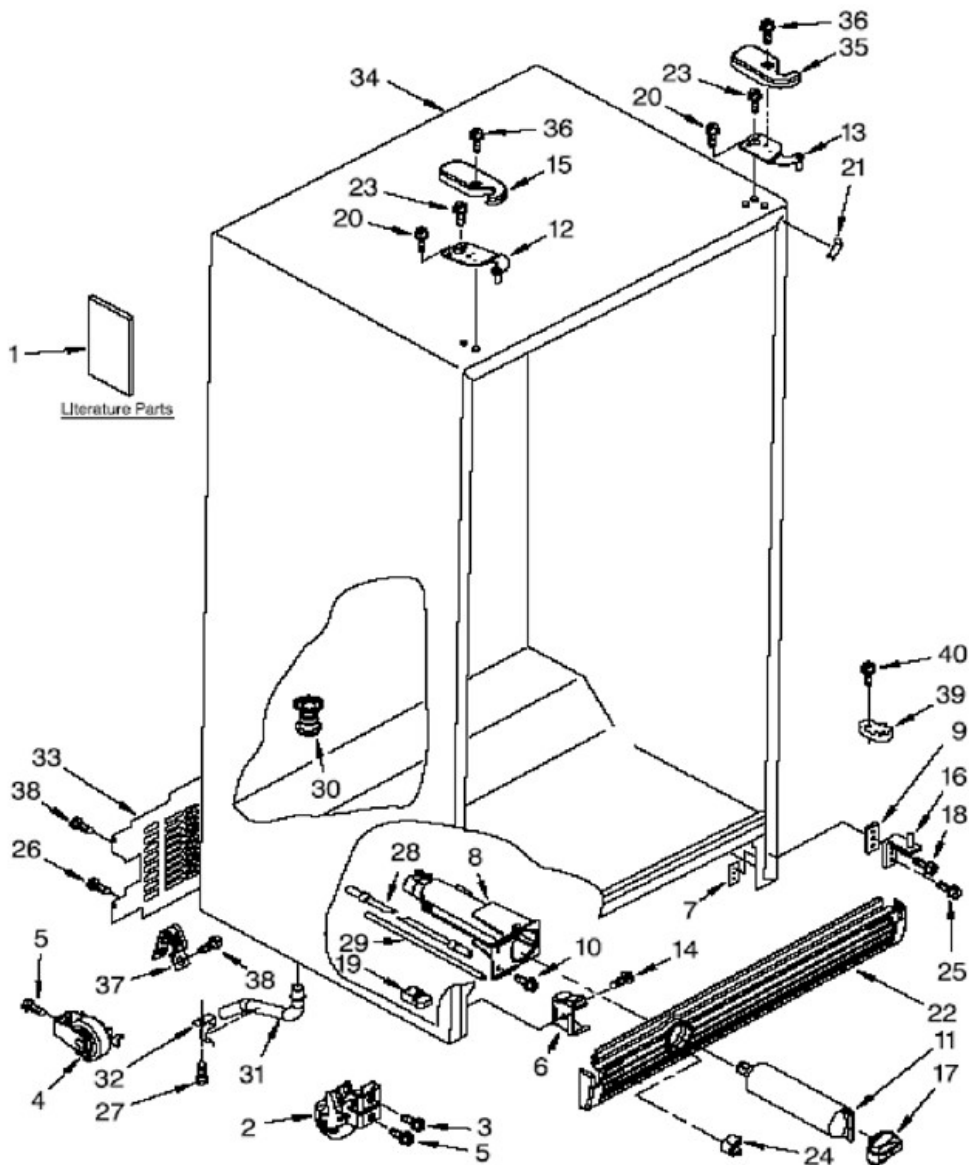

Distribuidor Autorizado

SurteRápido.com

Venta de Refacciones
Electrodomesticas

Refrigerador Whirlpool WD5550D00

Refrigerador Whirlpool WD5550D00

No. Ilus.	DESCRIPCIÓN	No. de Parte
1	Literature Parts	***
2	Front Roller	2174748
3	Screw	***
4	Roller (Rear)	2196236
5	Screw	***
6	Clip Grille	2155013
7	Plate Screw	2304249
8	Housing water filter	W10121138
9	Shim	2209697
10	Screw	***
11	Water Filter	W10121146
12	Hinge Top FC	2203770
13	Hinge Top RC	2203771
14	Screw	***
15	Hinge cover FC	W10138584
16	Hinge bottom	2217075
17	Cap water	2260502MG
18	Screw	***
19	Block housing support	2260519
20	Screw	***
21	Filler wrapper	2312024B
22	Grille	W10184890
23	Screw	***
24	Button water filter	2260503MG
25	Screw	***
26	Screw	***
27	Screw	***
28	Tube filter inlet	2319867

Refrigerador Whirlpool WD5550D00

No. Ilus.	DESCRIPCIÓN	No. de Parte
29	Tube filter outlet	2255012
30	Drain fitting	2304888
31	extension tube	2304937
32	Clip drain tube	***
33	Cover unit	2188741
34	Cabinet (not servicable)	***
35	Hinge cover RC	W10138579
36	Screw	***
37	Clamp service corp	489348
38	Screw	***
39	Door closer lower cam	2155311
40	Screw	***