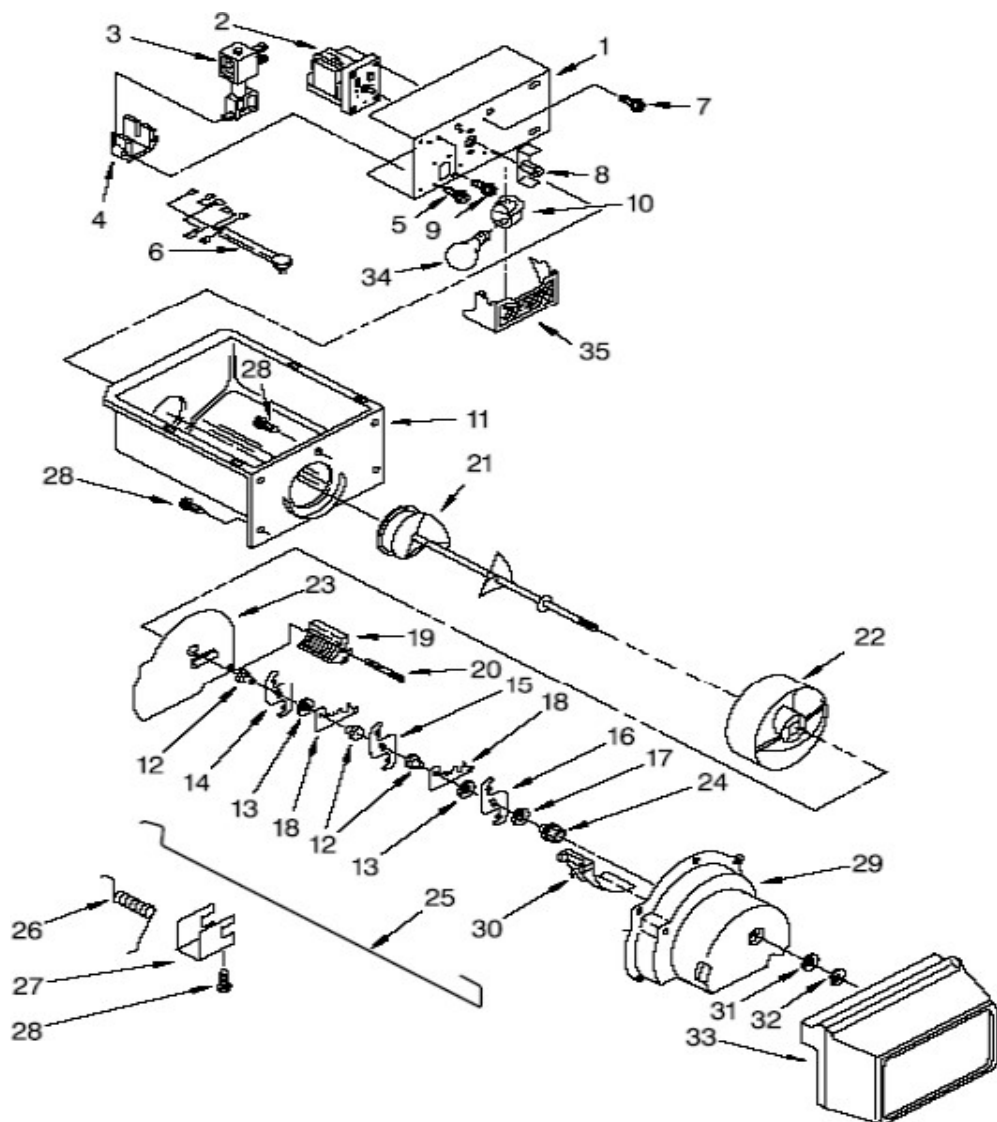

Distribuidor Autorizado

SurteRápido.com

Venta de Refacciones
Electrodomesticas

Refrigerador Whirlpool WD5550D00