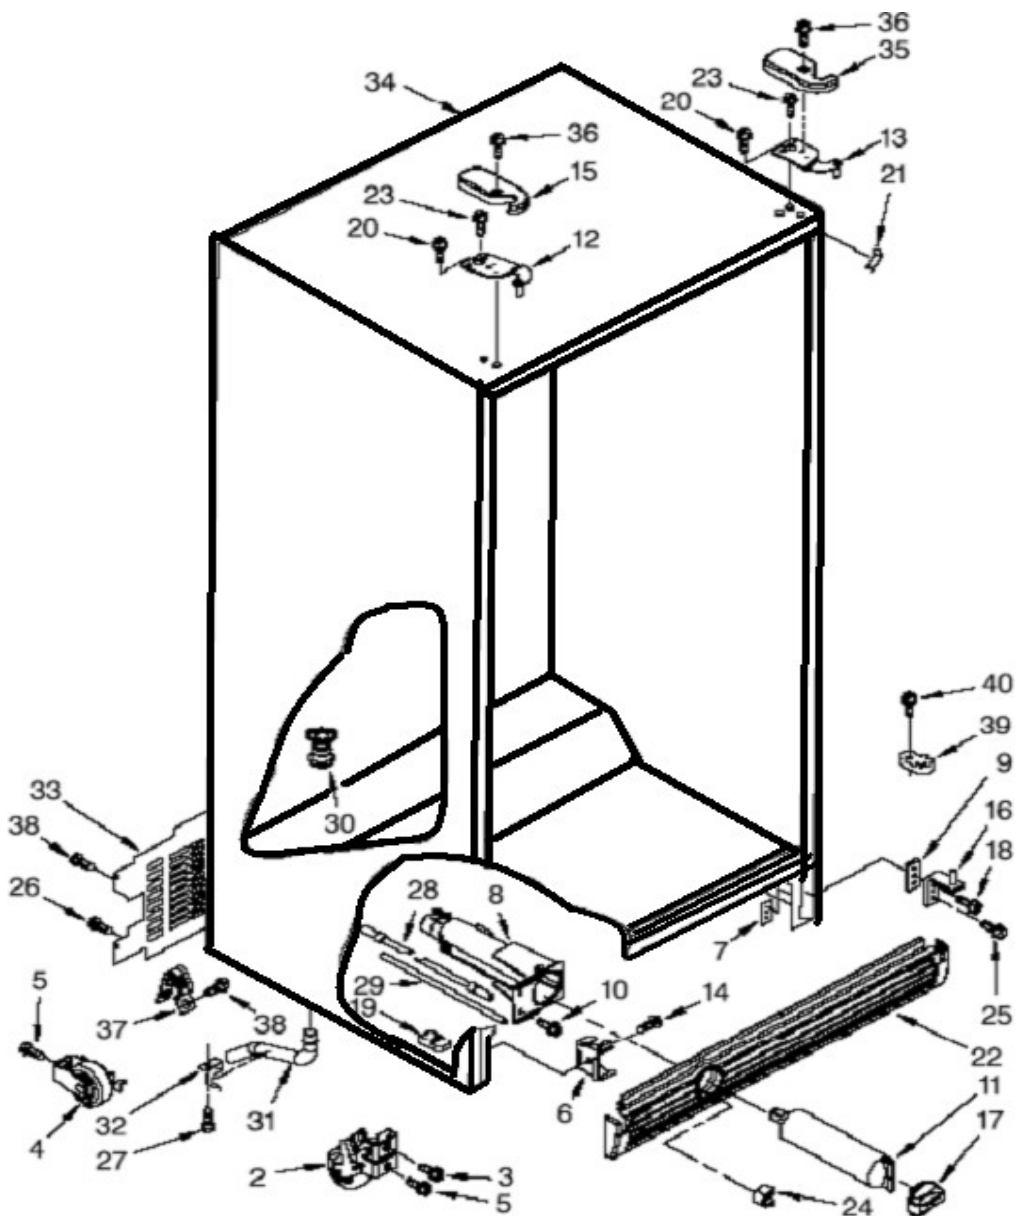

Distribuidor Autorizado

SurteRápido.com

Venta de Refacciones
Electrodomesticas

Refrigerador Whirlpool WD5550D01

Refrigerador Whirlpool WD5550D01

No. Ilus.	DESCRIPCIÓN	No. de Parte
2	Front Roller	W10304659
3	Screw	***
4	Roller (Rear)	2150304
5	Screw	***
6	Clip Grille	2155013
7	Plate Screw	2304249
8	Housing water filter	W10121138
9	Shim	***
10	Screw	***
11	Water Filter	W10121146
12	Hinge Top FC	W10287685
13	Hinge Top RC	W10287684
14	Screw	***
15	Hinge cover FC	W10138584
16	Hinge bottom	W10251408
17	Cap water	2260502MG
18	Screw	***
19	Block housing support	2260519
20	Screw	***
21	Filler wrapper	W10283961
22	Grille	W10184890
23	Screw	***
24	Button water filter	2260503MG
25	Screw	***
26	Screw	***
27	Screw	***
28	Tube filter inlet	W10281289
29	Tube filter outlet	2255012

Refrigerador Whirlpool WD5550D01

No. Ilus.	DESCRIPCIÓN	No. de Parte
30	Drain fitting	2304888
31	extension tube	W10153550
32	Clip drain tube	***
33	Cover unit	2188741
34	Cabinet (not servicable)	***
35	Hinge cover RC	W10138579
36	Screw	***
37	Clamp service corp	489348
38	Screw	***
39	Door closer lower cam	2155311
40	Screw	***