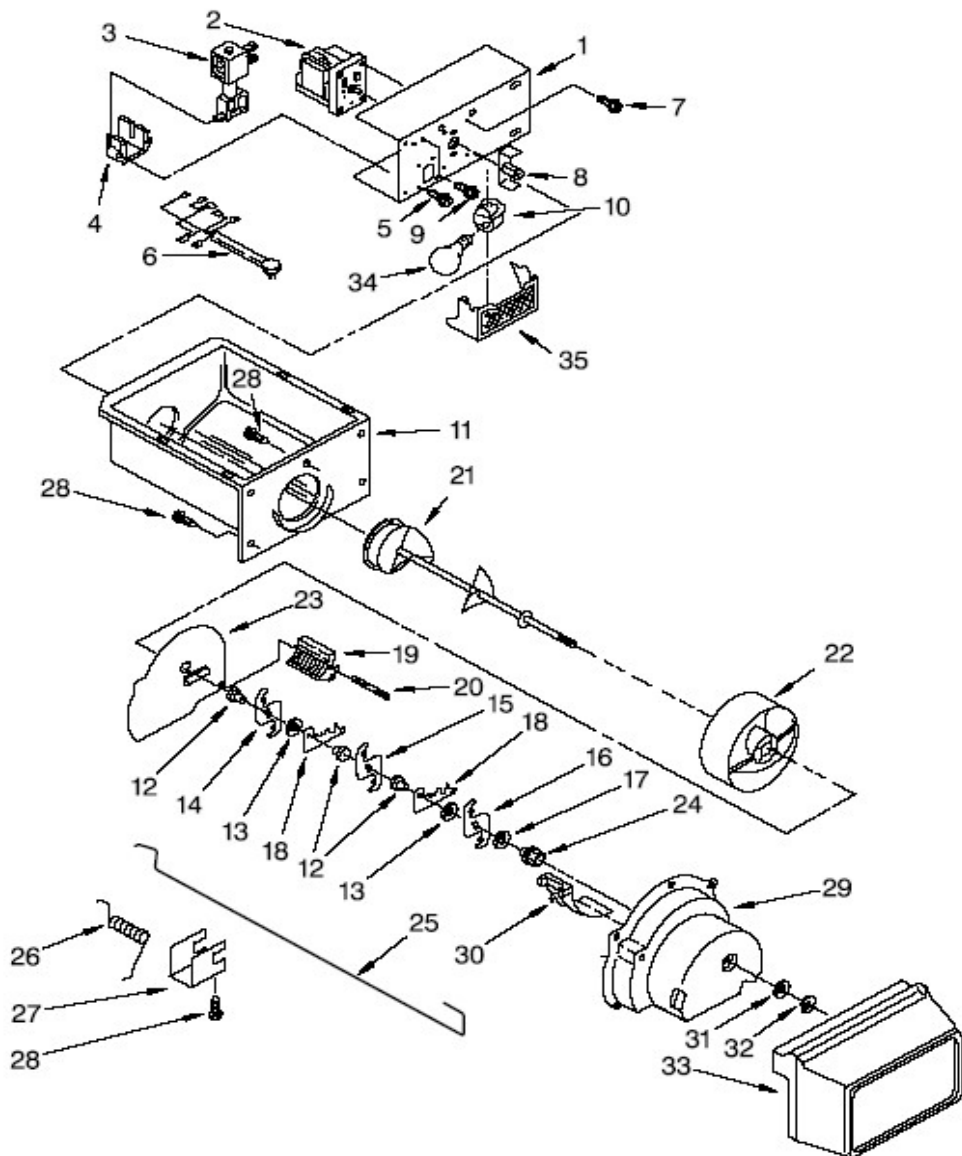

Distribuidor Autorizado

SurteRápido.com

Venta de Refacciones
Electrodomesticas

Refrigerador Whirlpool WD550L00

Distribuidor Autorizado

SurteRápido.com

Venta de Refacciones
Electrodomesticas

Refrigerador Whirlpool WD5550L00

No. Ilus.	DESCRIPCIÓN	No. de Parte
1	Bracket, Motor	2254587
2	Motor, Dispenser	W10181208
3	Soleniod Assembly	2152713
4	Guide, Solenoid	2180224
5	Screw	***
6	Wiring Assembly, Ice Dispenser	2325303
7	Screw	***
8	Coupling, Motor	W10169511
9	Screw	***
10	Socket, Light	2162085
11	Ice Container	2196091
12	Spacer, Step	1119005
13	Spacer, Flat	1119007
14	Blade, Rotary	2257022
15	Blade, Rotary	2257023
16	Blade, Rotary	2257024
17	Washer, Plain	489235
18	Blade, Fixed	1119009
19	Block, Blade	2157405
20	Roll Pin	489229
21	Auger	2196295
22	Drum	2305377
23	Floating Baffle	2171682
24	Nut, Bearing	1119018
25	Control Arm	2155231
26	Spring, Return	1119020
27	Retainer Clip, Rod	1119021