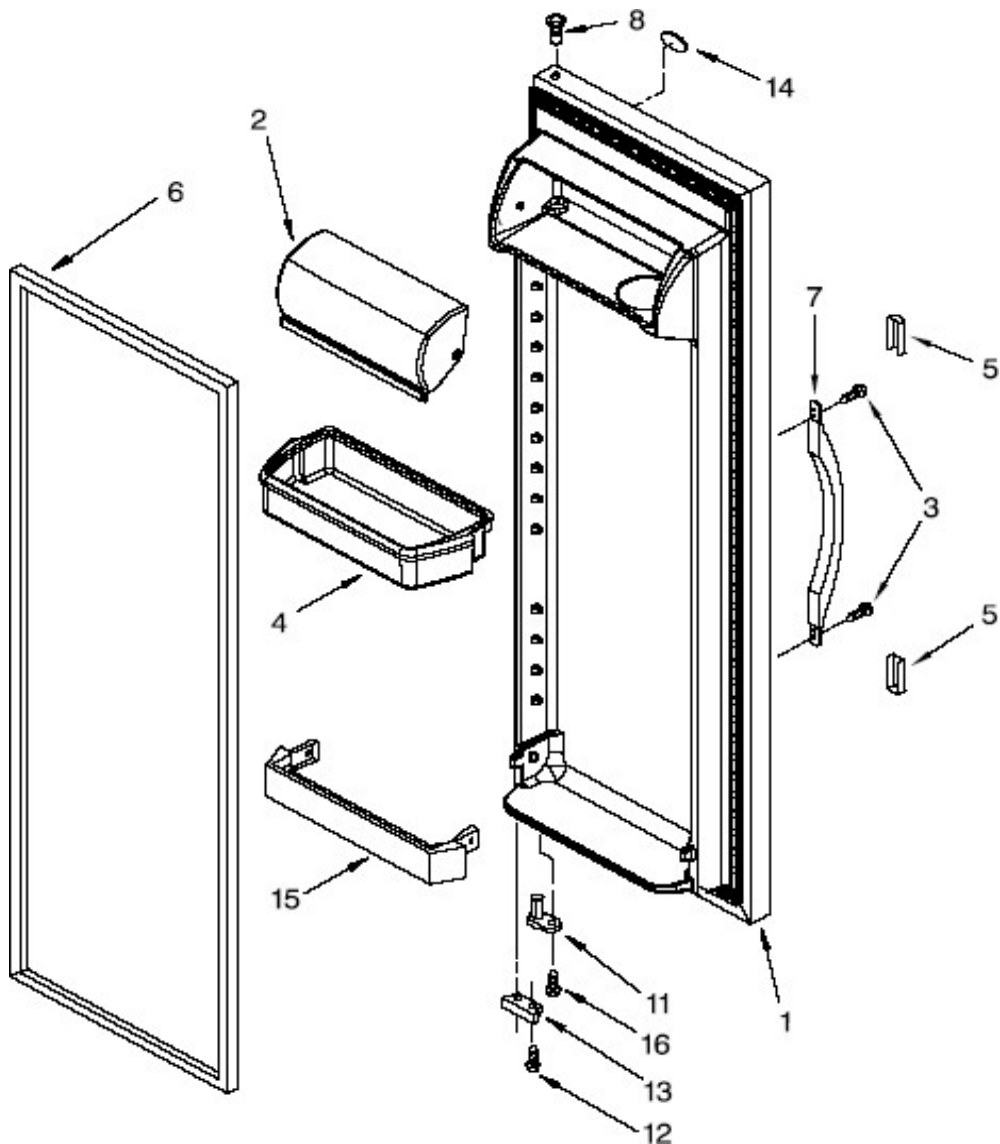

Distribuidor Autorizado

SurteRápido.com

Venta de Refacciones
Electrodomesticas

Refrigerador Whirlpool WD5550L00

Distribuidor Autorizado

SurteRápido.com

Venta de Refacciones
Electrodomesticas

Refrigerador Whirlpool WD5550L00

<u>No. Ilus.</u>	<u>DESCRIPCIÓN</u>	<u>No. de Parte</u>
1	Refrigerator Door (include item 6)	2217535L
2	Door, Compartment	2256101
3	Screw	***
4	Door Bin	2304235
5	Extension, Handle	***
6	Door Gasket, Magnetic	2309529
7	Handle	2254600S
8	Thimble-Top	2308091
11	Thimble Cam	2182178
12	Screw	***
13	Bracket, Door Stop	2206629B
14	Nameplate	2255121
15	Trivet	2309941
16	Screw	***