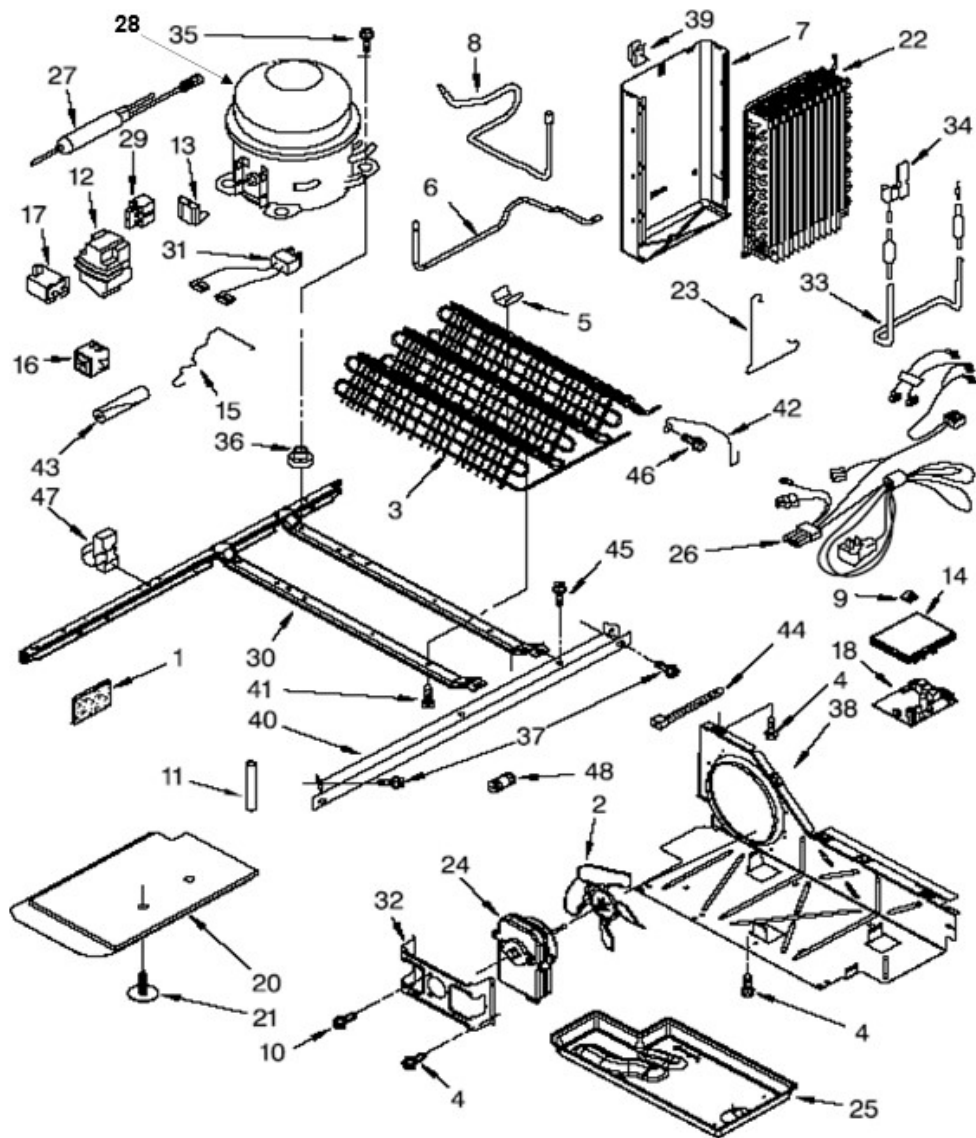

Distribuidor Autorizado

SurteRápido.com

Venta de Refacciones
Electrodomesticas

Refrigerador Whirlpool WD550L00

Distribuidor Autorizado

SurteRápido.com

Venta de Refacciones
Electrodomesticas

Refrigerador Whirlpool WD5550L00

No. Ilus.	DESCRIPCIÓN	No. de Parte
1	Sound, Insulation	2215468
2	Fan, Blade	12825802
3	Condenser Assembly	2324712
4	Screw	***
5	Clip, Condenser	2311725
6	Tube, Condenser to heat loop	***
7	Heat Shield and drain pan	W10194475
8	Tube, Suction	2205765
9	Clip Wiring	1115374
10	Screw	***
11	Bushing, Compressor	***
12	Cover	***
13	Overload	***
14	Cover	2255624
15	Bale Strap	W10204187
16	Start-Device	W10197427
17	Capacitor	2169373
18	Electronic Control	2322547
20	Unit Cover, Bottom	2304899
21	Clip	489396
22	Evaporator	2188823
23	Clip	2161324
24	Motor, Fan	2188874
25	Tray, Evaporator	1105523
26	Harness, Unit	W10187330
27	Drier	W10177049
28	Compressor	W10121053