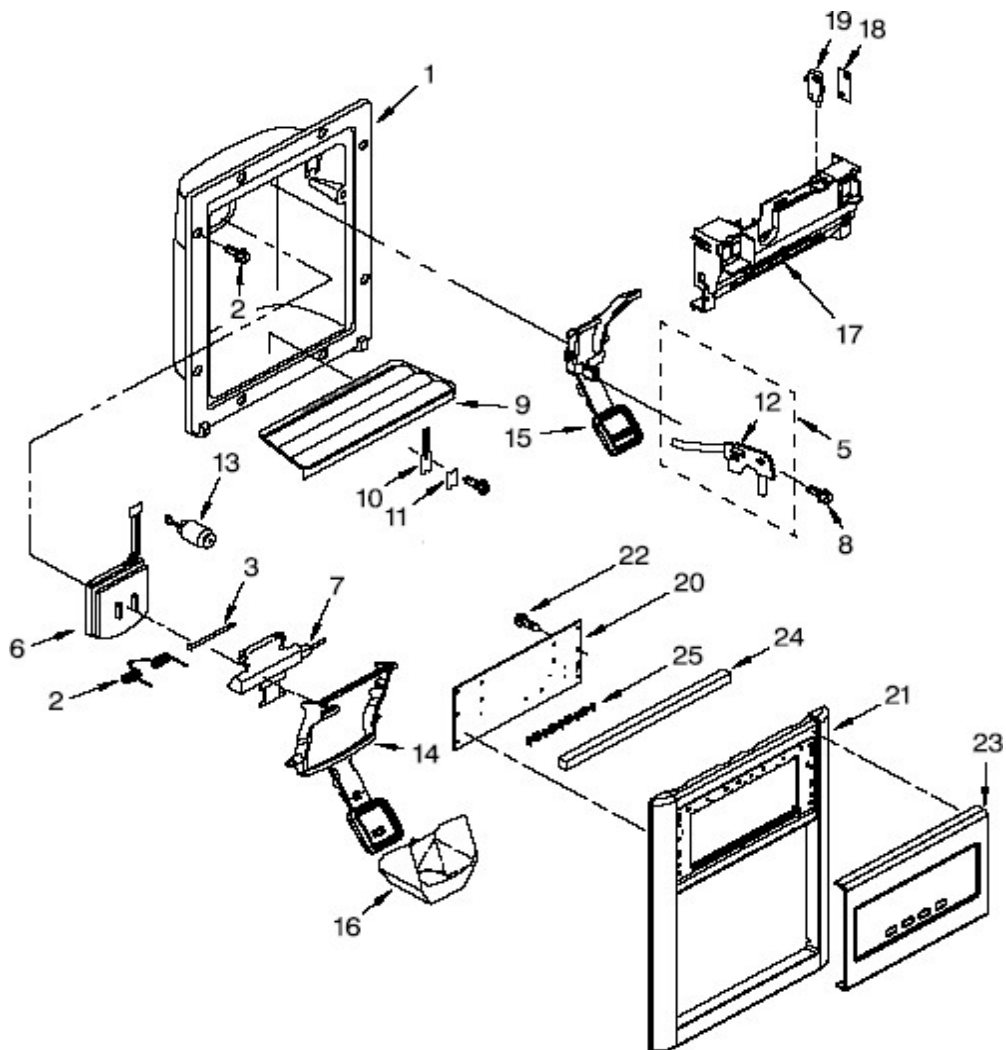

Distribuidor Autorizado

SurteRápido.com

Venta de Refacciones
Electrodomesticas

Refrigerador Whirlpool WD5550L00

Distribuidor Autorizado

SurteRápido.com

Venta de Refacciones
Electrodomesticas

Refrigerador Whirlpool WD5550L00

No. Ilus.	DESCRIPCIÓN	No. de Parte
1	Housing, Dispenser (Not Serviced)	***
2	Spring Torsion	2304772
3	Pin, Ice Door	2196195
5	Water Fitting Assy	2304317
6	Door, Ice	2180353
7	Support, Ice Door	2304355
8	Screw	***
9	Grille, Dispenser	2206670AP
10	Spring, Lever	2194719
11	Strain Relief	2195051
12	Bracket, Dispenser	2304673
13	Dashpot, Dispenser	2205686
14	Lever, Ice	W10155161
15	Lever, Water	W10155162
16	Guide, Ice	2180224
17	Bracket, Control	W10206103
18	Spacer, Switch	625834
19	Switch	2162361
20	Control, Elek	2321748
21	Bezel, Dispenser	W10171988
22	Screw	***
23	Fascia, Dispenser	W10171979
24	Gasket, Dispenser	2305571
25	Support, Window	W10170412