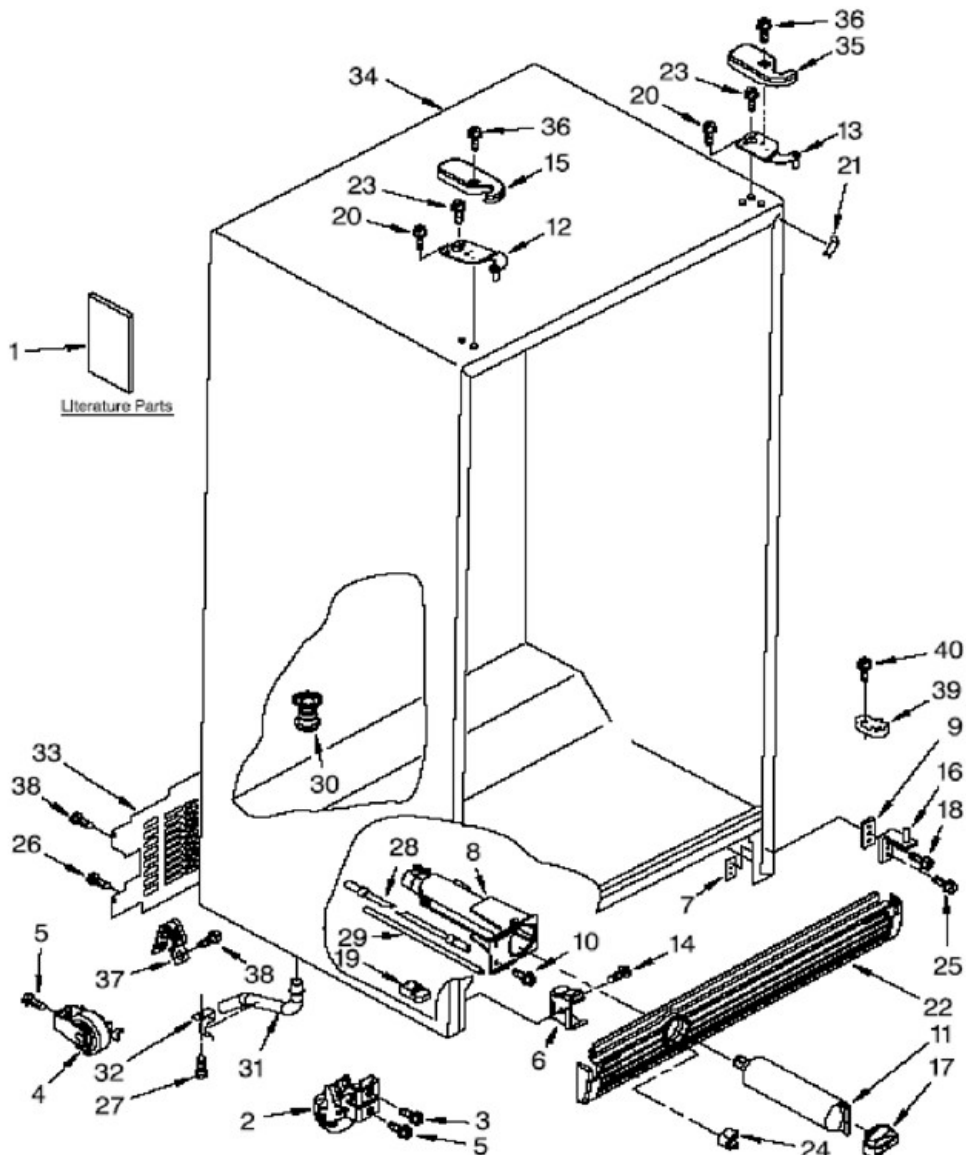

Distribuidor Autorizado

SurteRápido.com

Venta de Refacciones
Electrodomesticas

Refrigerador Whirlpool WD5550L00

Distribuidor Autorizado

SurteRápido.com

Venta de Refacciones
Electrodomesticas

Refrigerador Whirlpool WD5550L00

No.Illus.	DESCRIPCIÓN	No. de Parte
1	Literature Parts	***
2	Front Roller	2174748
3	Screw	***
4	Roller (Rear)	2196236
5	Screw	***
6	Clip Grille	2155013
7	Plate Screw	2304249
8	Housing water filter	W10121138
9	Shim	2209697
10	Screw	***
11	Water Filter	W10121146
12	Hinge Top FC	2203770
13	Hinge Top RC	2203771
14	Screw	***
15	Hinge cover FC	W10138582
16	Hinge bottom	2217075
17	Cap water	2260502B
18	Screw	***
19	Block housing support	2260519
20	Screw	***
21	Filler wrapper	2312024B
22	Grille	W10184888
23	Screw	***
24	Button water filter	2260503B
25	Screw	***
26	Screw	***
27	Screw	***