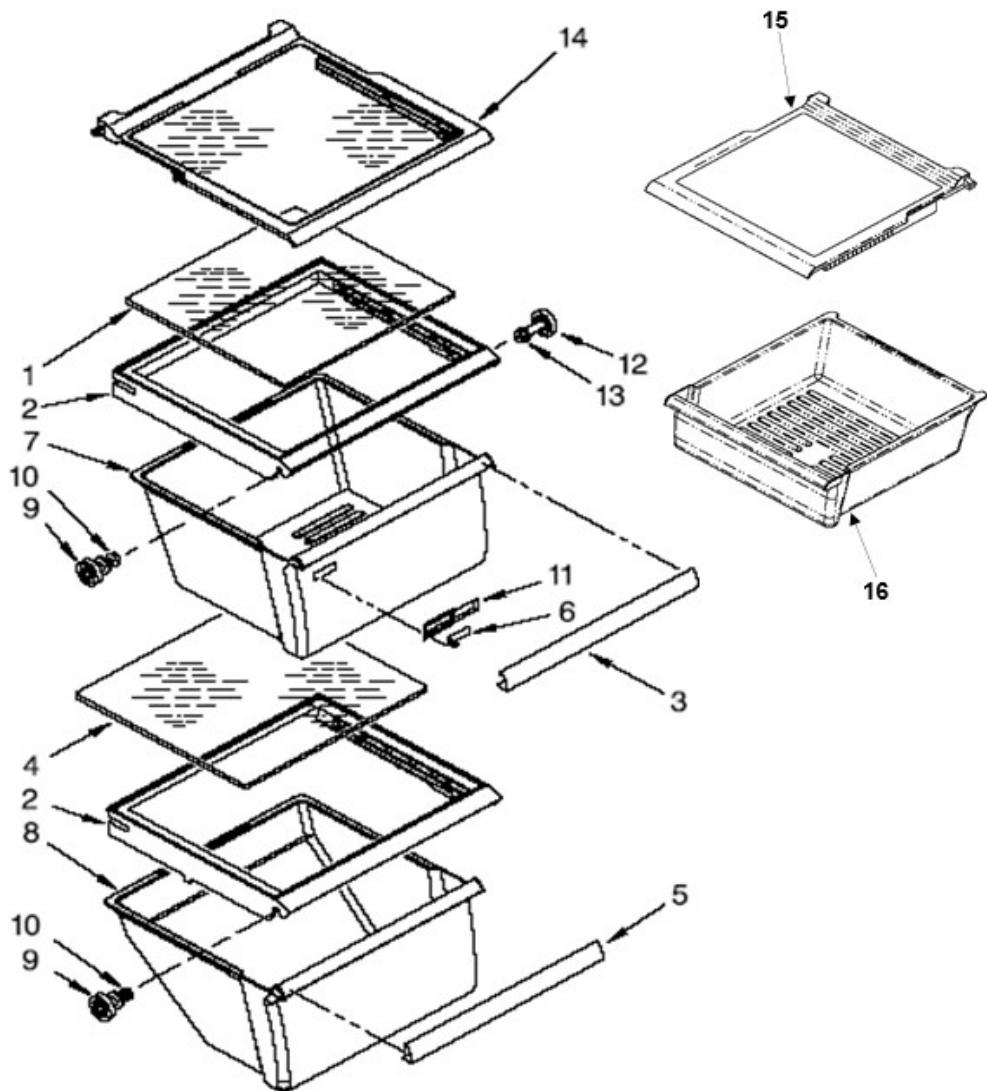

Distribuidor Autorizado

SurteRápido.com

Venta de Refacciones
Electrodomesticas

Refrigerador Whirlpool WD550L00

Distribuidor Autorizado

SurteRápido.com

Venta de Refacciones
Electrodomesticas

Refrigerador Whirlpool WD5550L00

<u>No. Ilus.</u>	<u>DESCRIPCIÓN</u>	<u>No. de Parte</u>
1	Glass, cover	2179259
2	Cover, crisper	2209698
3	Trim, pan	2255593
4	Glass, cover	2179259
5	Trim, meat pan	2255592
6	Slide, Humidity control	2179342
7	Crisper pan	2188652
8	Meat pan	2188724
9	Stud assembly	2196485
10	Screw	***
11	Housing, humidity control	2179343
12	Stud assembly	2196483
13	Screw	***
14	SHELF ASSY-RC,S/G,S/O,22/25	2309524
15	SHELF ASSY-RC,PAN,22/25	2309560
16	Pan Assy Snack	2309517