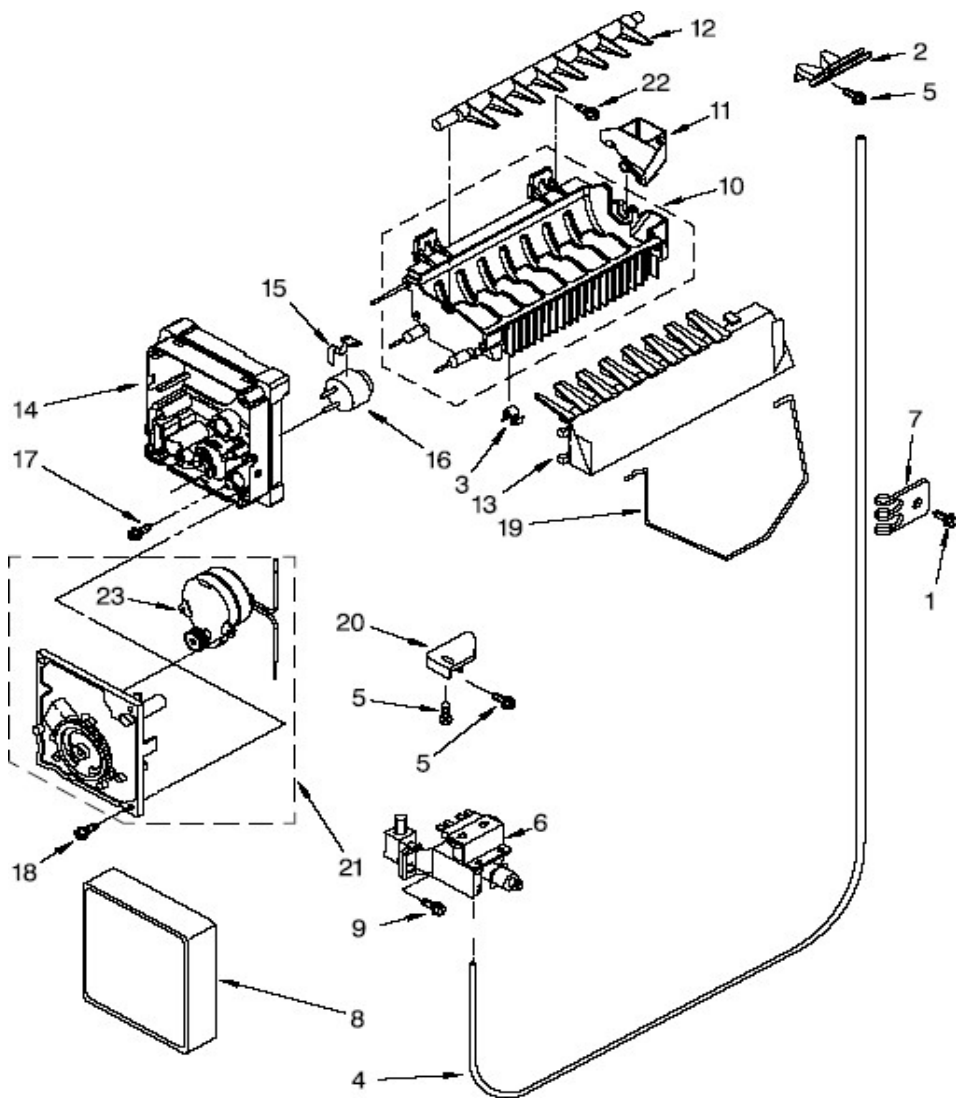

Distribuidor Autorizado

SurteRápido.com

Venta de Refacciones
Electrodomesticas

Refrigerador Whirlpool WD550L00

Distribuidor Autorizado

SurteRápido.com

Venta de Refacciones
Electrodomesticas

Refrigerador Whirlpool WD5550L00

No.Illus.	DESCRIPCIÓN	No. de Parte
1	Screw	***
2	Chute Water	2209774
3	Clip Fuse	628379
4	Tube Water	2304316
5	Screw	***
6	Filter Valve Asm	2315534
7	Clip Water Tube	2208136
8	Cover	2174155
9	Screw	***
10	Molde y Heater Assembly	W10122527
11	Cup water fill	628515
12	Ejector	627843
13	Ice Striper	2182124
14	Support	2195914
15	Retainer Thermostat	2315522
16	Thermostat	628397
17	Screw	***
18	Screw	***
19	Shut off arm	2304354
20	Bracket	2304317
21	Module Assembly	626681
22	Screw	***
23	Motor (Not Serviced)	626683
100	Complete Icemaker Assembly	W10190969