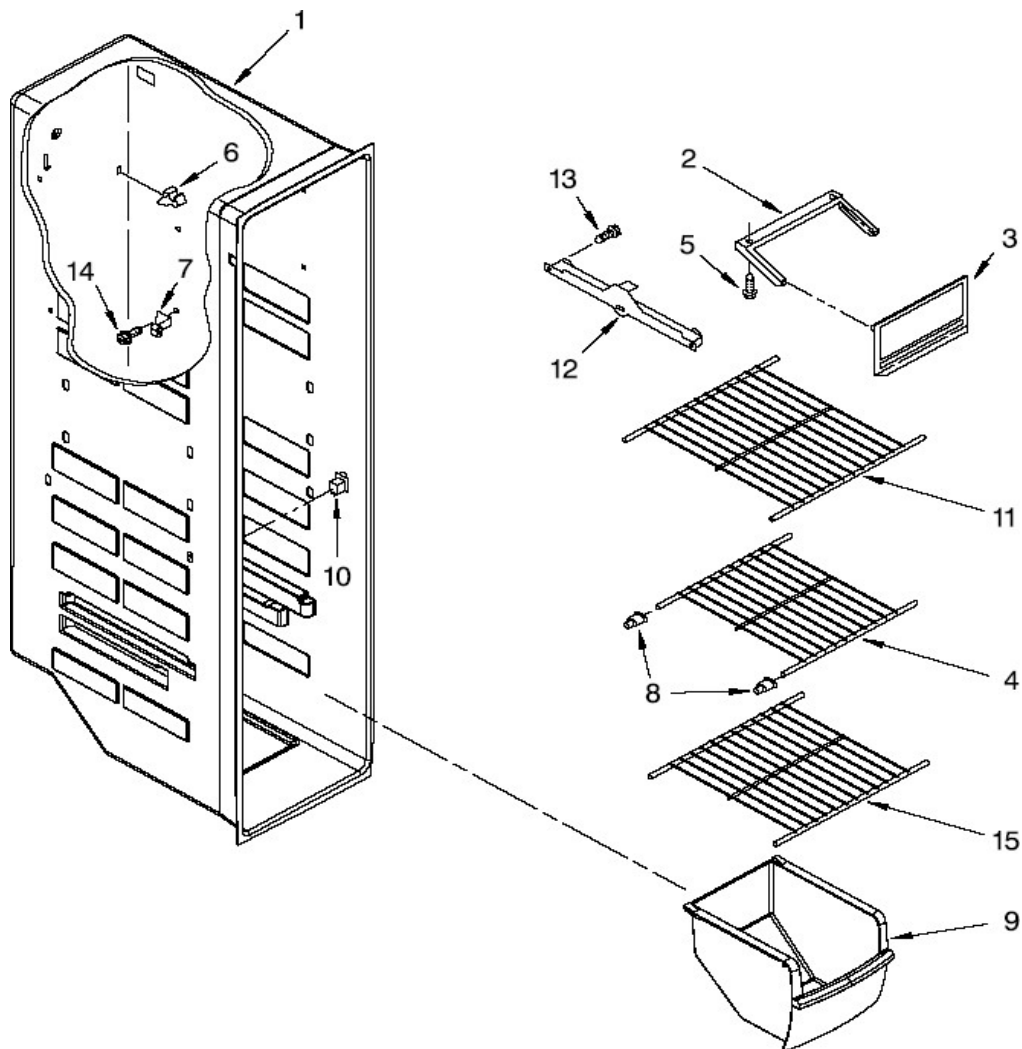

Distribuidor Autorizado

SurteRápido.com

Venta de Refacciones
Electrodomesticas

Refrigerador Whirlpool WD5550L00

Distribuidor Autorizado

SurteRápido.com

Venta de Refacciones
Electrodomesticas

Refrigerador Whirlpool WD5550L00

No. Ilus.	DESCRIPCIÓN	No. de Parte
1	Liner (Not A Seviceable Part)	***
2	Slide, Ice Door LS	1119237
2	Slide, Ice Door RS	1119293
3	Door, Ice Compartment	2171713
4	Shelf, Wire	2309597
5	Screw	***
6	Clip, Air Duct	842534
7	Support, Stud	2196206
8	Cup, Shelf Mounting	W10130299
9	Freezer Bin	2309757
10	Switch, Rocker Arm	1115373
11	Shelf, Wire	2309596
12	Slide, Container Left Side	1119237
12	Slide, Container Right Side	1119293
13	Screw	***
14	Screw	***
15	Shelf, Wire	2309522