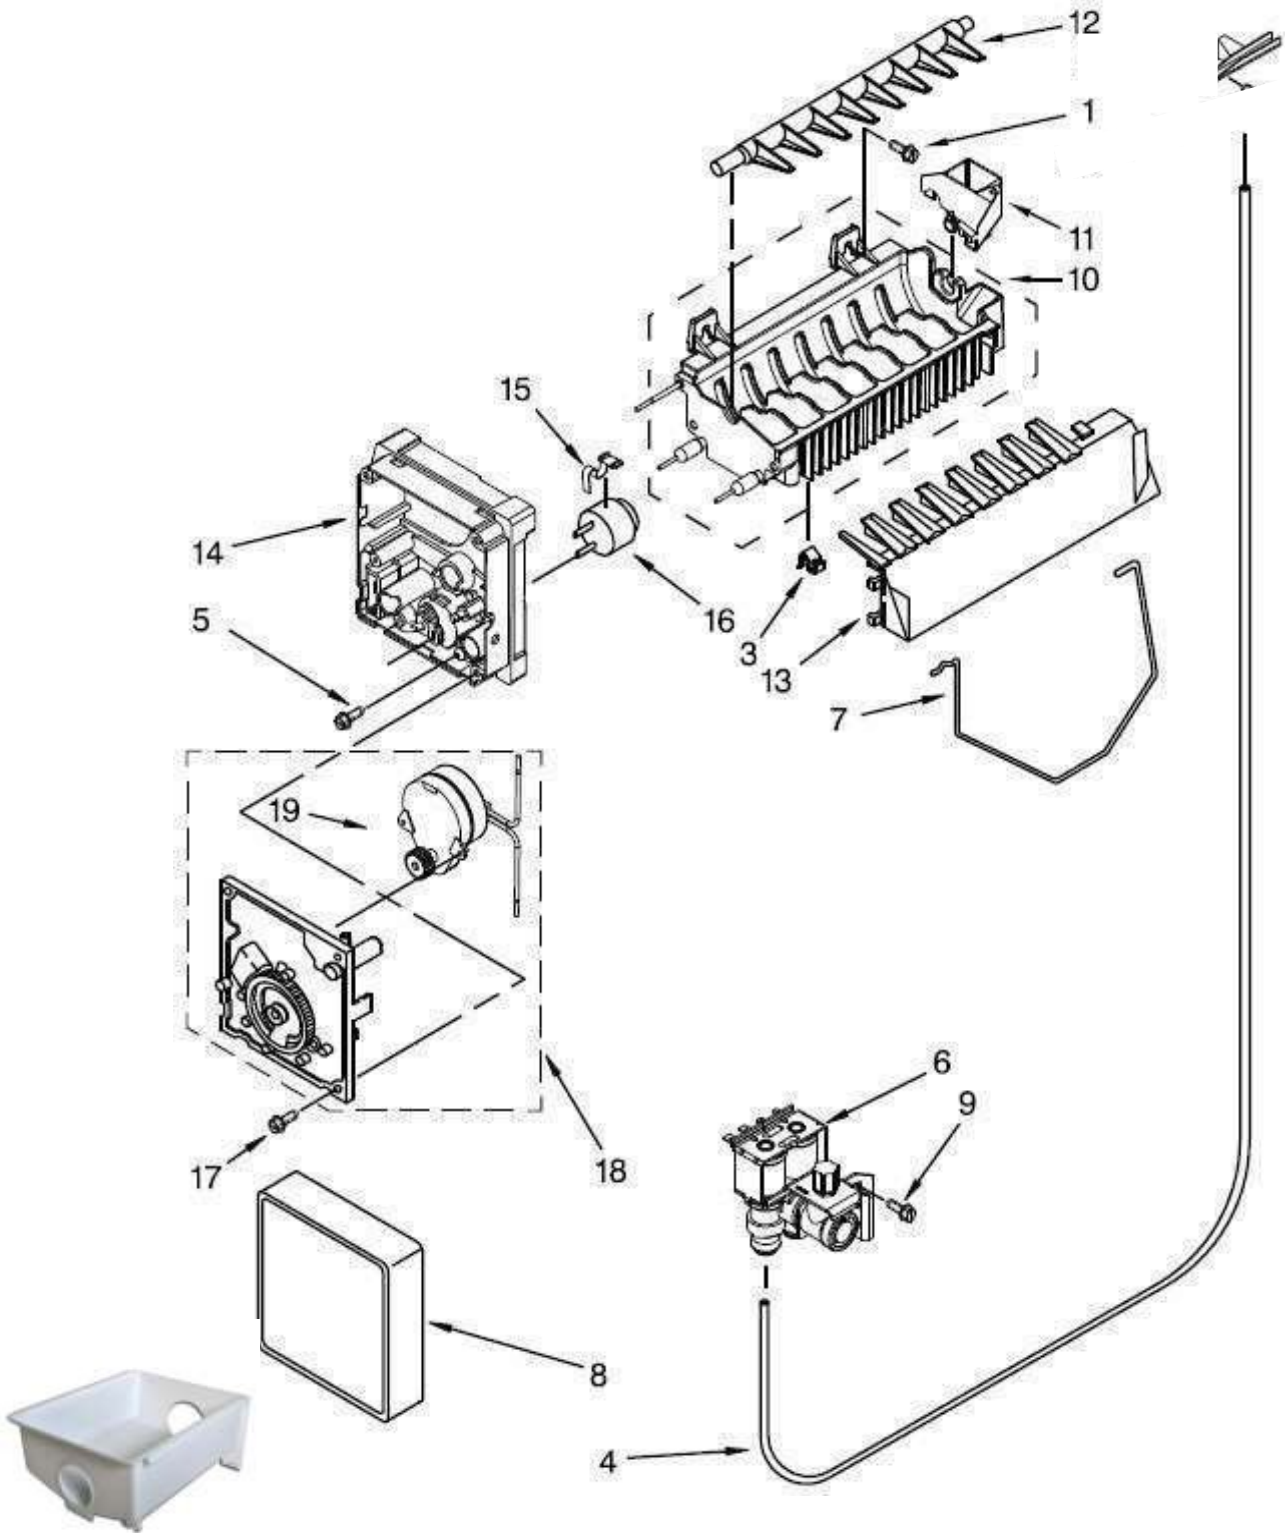

Color: Acero Inoxidable

No. Ilus.	DESCRIPCIÓN	Cant.	No. de Parte
1	SCREW	--	No servicable
3	CLIP, THERMAL FUSE	1	628379
4	TUBE, WATER	1	W10357076
5	SCREW	--	No servicable
6	FILTER VALVE ASSEMBLY	1	W10179146
7	ARM, SHUTT OFF	1	W10512602
8	COVER, ICEMAKER	1	W10289690
9	SCREW	--	No servicable
10	ASSEMBLY, MOLD & HEATER	1	W10300025
11	CUP-WATER FILL	1	W10435665
12	EJECTOR, ARM	1	W10318914
13	STRIPPER, ICE	1	W10699925
14	SUPPORT	1	2194712
15	RETAINER, THERMOSTAT	2	2315522
16	THERMOSTAT	1	2321258
17	SCREW	--	No servicable
18	ASSEMBLY, MODULE	1	626691
19	MOTOR (NO SERVICIABLE)	--	No servicable
20	SCREW	--	No servicable
21	CONTAINER ICE	1	W10670845
	COMPLETE ICEMAKER ASSEMBLY	1	W10300022