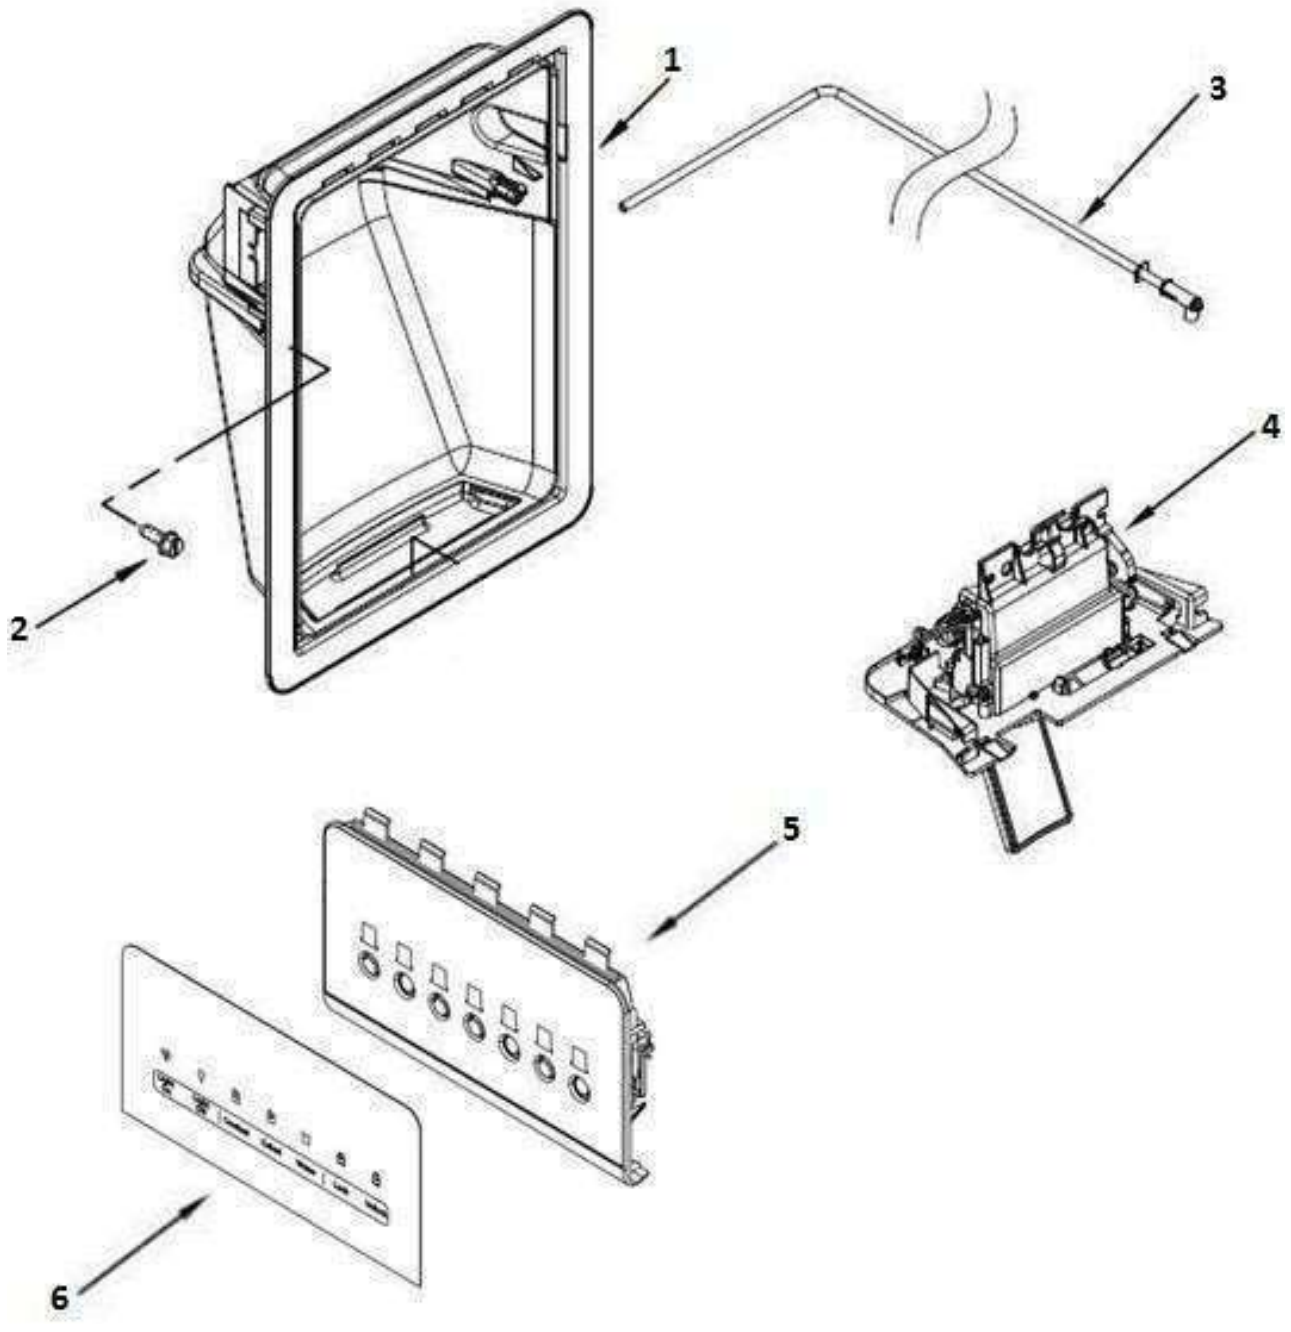

Refrigerador Whirlpool WD5620S

Refrigerador Whirlpool WD5620S

Color: Acero Inoxidable

<u>No.</u>	<u>DESCRIPCION</u>	<u>Cant.</u>	<u>No. de Parte</u>
1	HOUSING, DISPENSER	--	No servicable
2	SCREW	--	No servicable
3	WATER FITTING ASSEMBLY	1	W10284458
4	SEPARATOR ASSEMBLY	1	W11024789
5	U.I. ASSEMBLY	1	W10902337
6	OVERLAY	1	W10902338