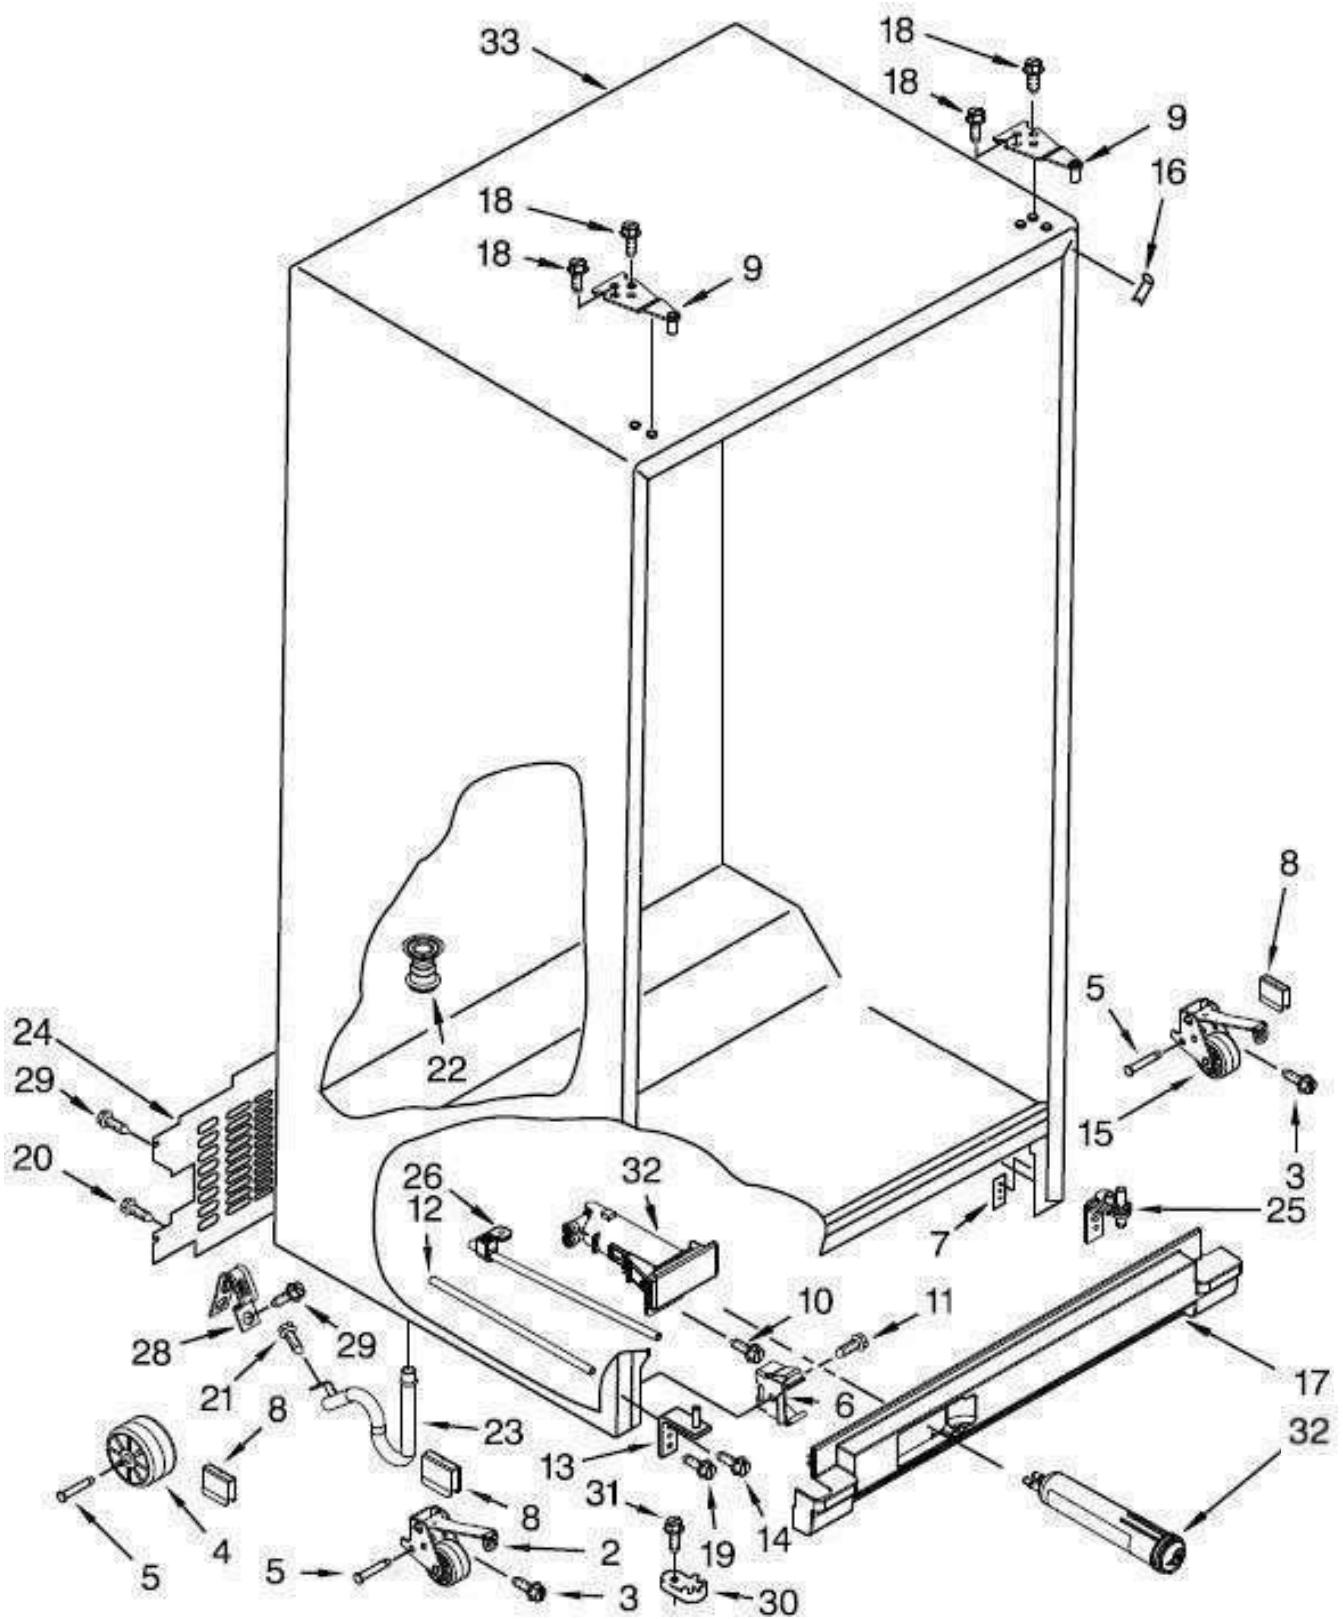

MAYTAG

KitchenAid

Refrigerador Whirlpool WD5620S

Color: Acero Inoxidable

No. Ilus.	DESCRIPCIÓN	Cant.	No. de Parte
2	ROLLER	1	W10304660
3	SCREW	-	No servicable
4	ROLLER CABINET	1	2150304
5	AXLE, ROLLER	1	2262072
6	CLIP, GRILLE	2	2155013
7	PLATE, SCREW	1	W10247935
8	CLIP, ROLLER	2	W11087168
9	TOP HINGE RC	1	W10900868
	TOP HINGE FC	1	W10900869
10	SCREW	-	No servicable
11	SCREW	-	No servicable
12	TUBE FILTER - INLET	1	W10900449
13	HINGE, BOTTOM FC	1	W11093938
14	SCREW	-	No servicable
15	FRONT ROLLER RIGHT	1	W10304659
16	FILLER, WRAPPER	2	W10283961
17	GRILLE	1	W10897568
18	SCREW, HINGE	-	No servicable
19	SCREW	-	No servicable
20	SCREW	-	No servicable
21	SCREW	-	No servicable
22	DRAIN FITTING	1	2304888
23	EXTENSION, DRAIN FITTING	1	W10153550
24	COVER UNIT	1	W10904634
25	HINGE, BOTTOM RC	1	W11097327
26	TUBE FILTER – OUTLET	1	W10900447
28	CLAMP, POWER CORD	1	W10303628
29	SCREW	-	No servicable
30	DOOR CLOSER, FREEZER	1	W10905504
31	SCREW	-	No servicable
32	HOUSING & FILTER ASSY.	1	W11030555
33	CABINET	-	No servicable