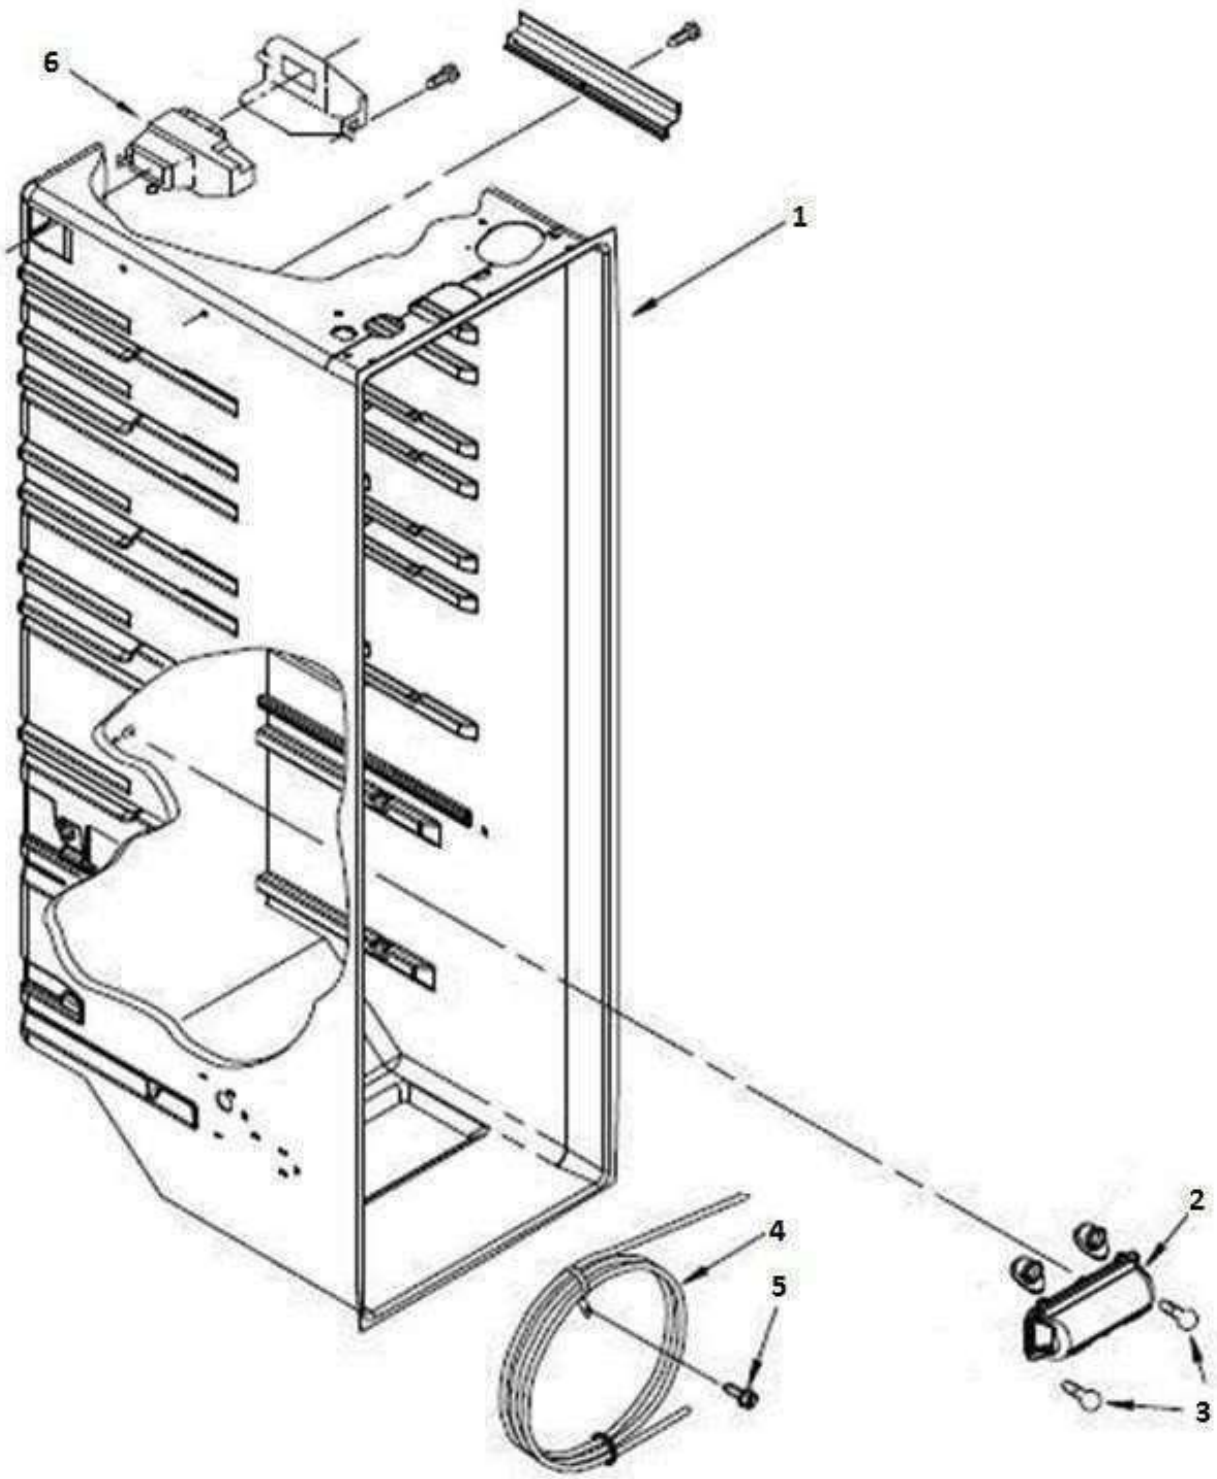

MAYTAG

KitchenAid

Refrigerador Whirlpool WD5620S

Color: Acero Inoxidable

No. Ilus.	DESCRIPCIÓN	Cant.	No. de Parte
2	ROLLER	1	W10304660
3	SCREW	-	No servicable
4	ROLLER CABINET	1	2150304
5	AXLE, ROLLER	1	2262072
6	CLIP, GRILLE	2	2155013
7	PLATE, SCREW	1	W10247935
8	CLIP, ROLLER	2	W11087168
9	TOP HINGE RC	1	W10900868
	TOP HINGE FC	1	W10900869
10	SCREW	-	No servicable
11	SCREW	-	No servicable
12	TUBE FILTER - INLET	1	W10900449
13	HINGE, BOTTOM FC	1	W11093938
14	SCREW	-	No servicable
15	FRONT ROLLER RIGHT	1	W10304659
16	FILLER, WRAPPER	2	W10283961
17	GRILLE	1	W10897568
18	SCREW, HINGE	-	No servicable
19	SCREW	-	No servicable
20	SCREW	-	No servicable
21	SCREW	-	No servicable
22	DRAIN FITTING	1	2304888
23	EXTENSION, DRAIN FITTING	1	W10153550
24	COVER UNIT	1	W10904634
25	HINGE, BOTTOM RC	1	W11097327
26	TUBE FILTER – OUTLET	1	W10900447
28	CLAMP, POWER CORD	1	W10303628
29	SCREW	-	No servicable
30	DOOR CLOSER, FREEZER	1	W10905504
31	SCREW	-	No servicable
32	HOUSING & FILTER ASSY.	1	W11030555
33	CABINET	-	No servicable