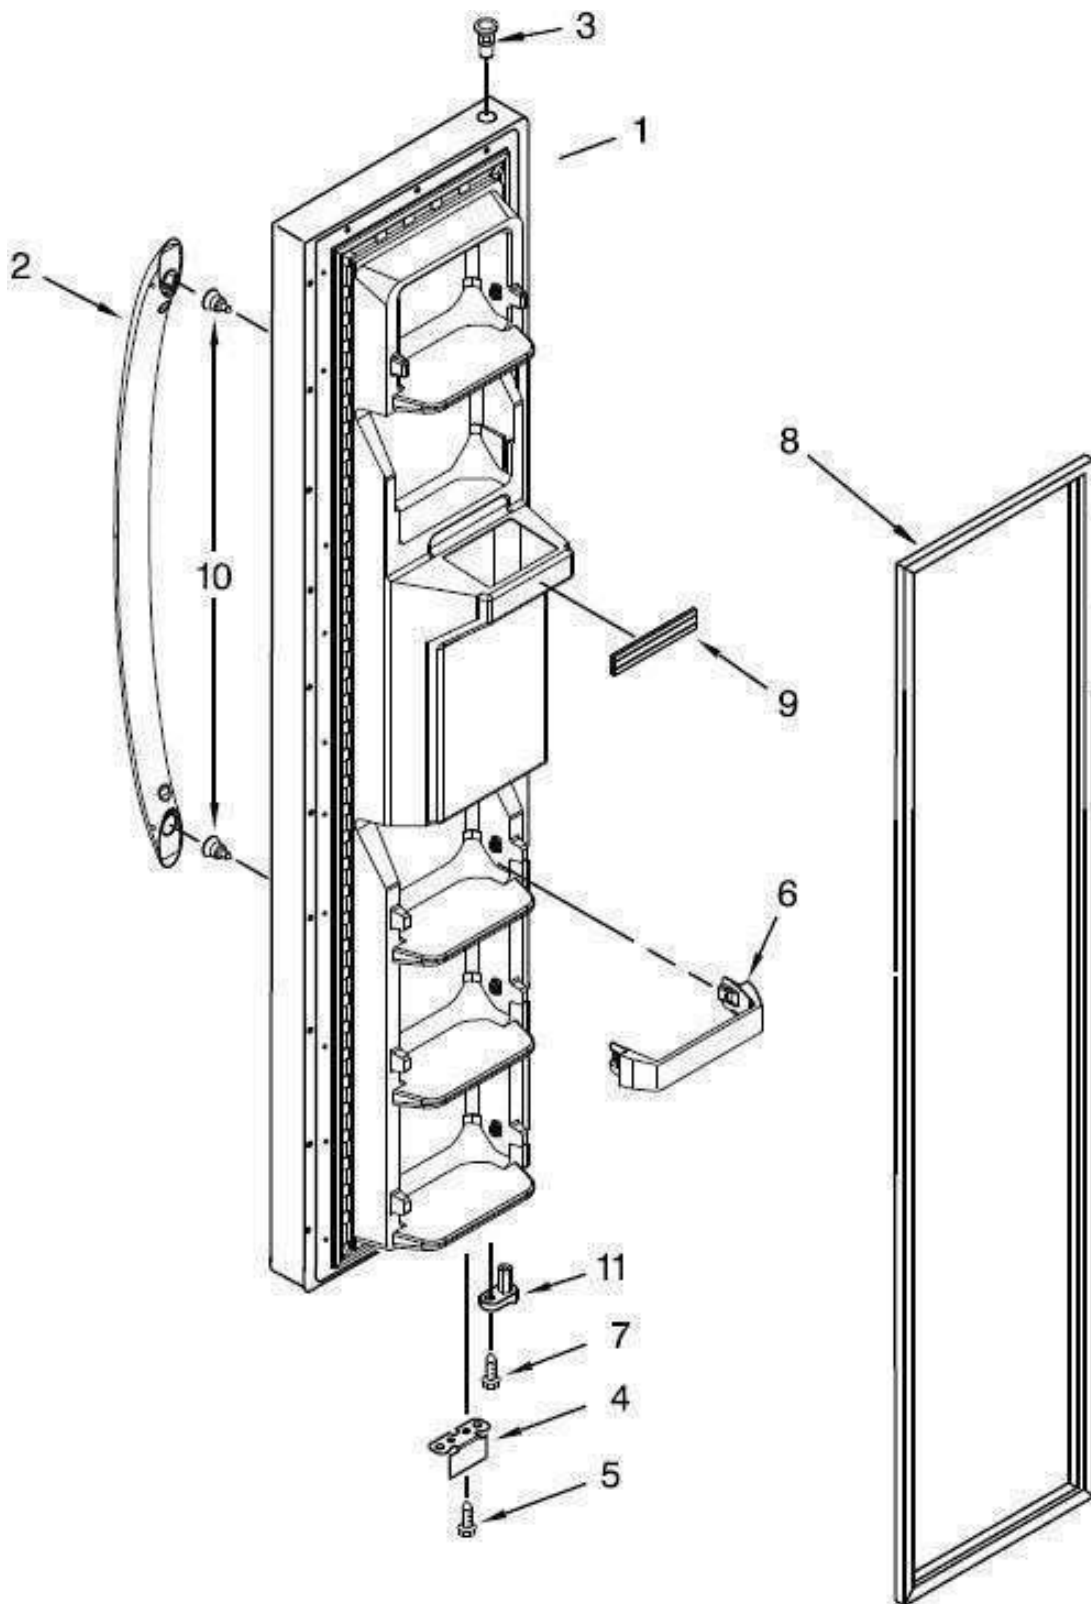

Refrigerador Whirlpool WD5620S

Refrigerador Whirlpool WD5620S

Color: Acero Inoxidable

No. Ilus.	DESCRIPCIÓN	Cant.	No. de Parte
1	FREEZER DOOR (INCLUYE ITEM 8	1	LW11110270
2	HANDLE	1	W11045530
3	THIMBLE	1	2200087
4	BRACKET, DOOR STOP	1	W10900531
5	SCREW	--	No servicable
6	TRIM, DOOR	3	2309718
7	SCREW	--	No servicable
8	DOOR GASKET MAGNETIC	1	W10911389
9	TRIM, DOOR SHELF	1	W10307494
10	SCREW	--	No servicable
11	DOOR CLOSER, UPPER CAM	1	W10900532