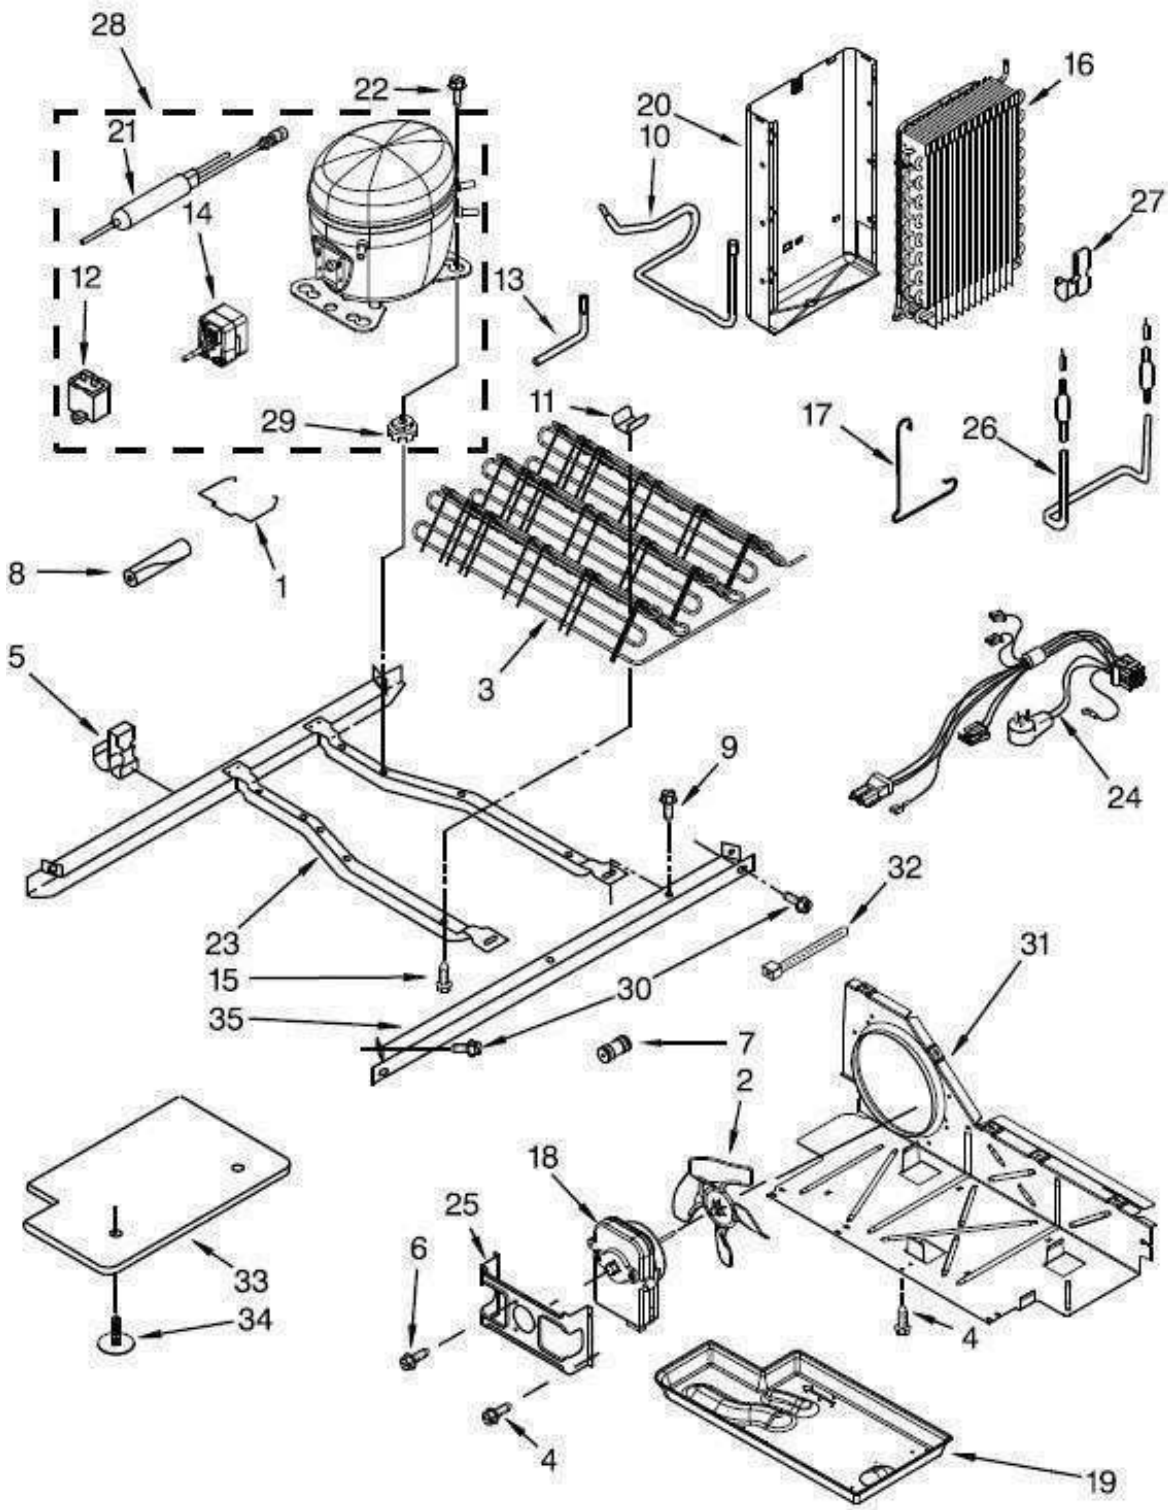

Refrigerador Whirlpool WD5620S

Color: Acero Inoxidable

No. Ilus.	DESCRIPCIÓN	Cant.	No. de Parte
1	CONTROL BOX PLASTIC	1	W10901822
2	BASE CONTROL BOX	-	Solicitar Núm 3
3	ELEC CONTROL ATHENA	1	W11159769
4	HARNES - CTL BOX	1	W10901824
5	OVERLAY WHIRLPOOL D LITE	1	W11026462
	CONTROL BOX ASSEMBLY	1	W11026017

Refrigerador Whirlpool WD5620S