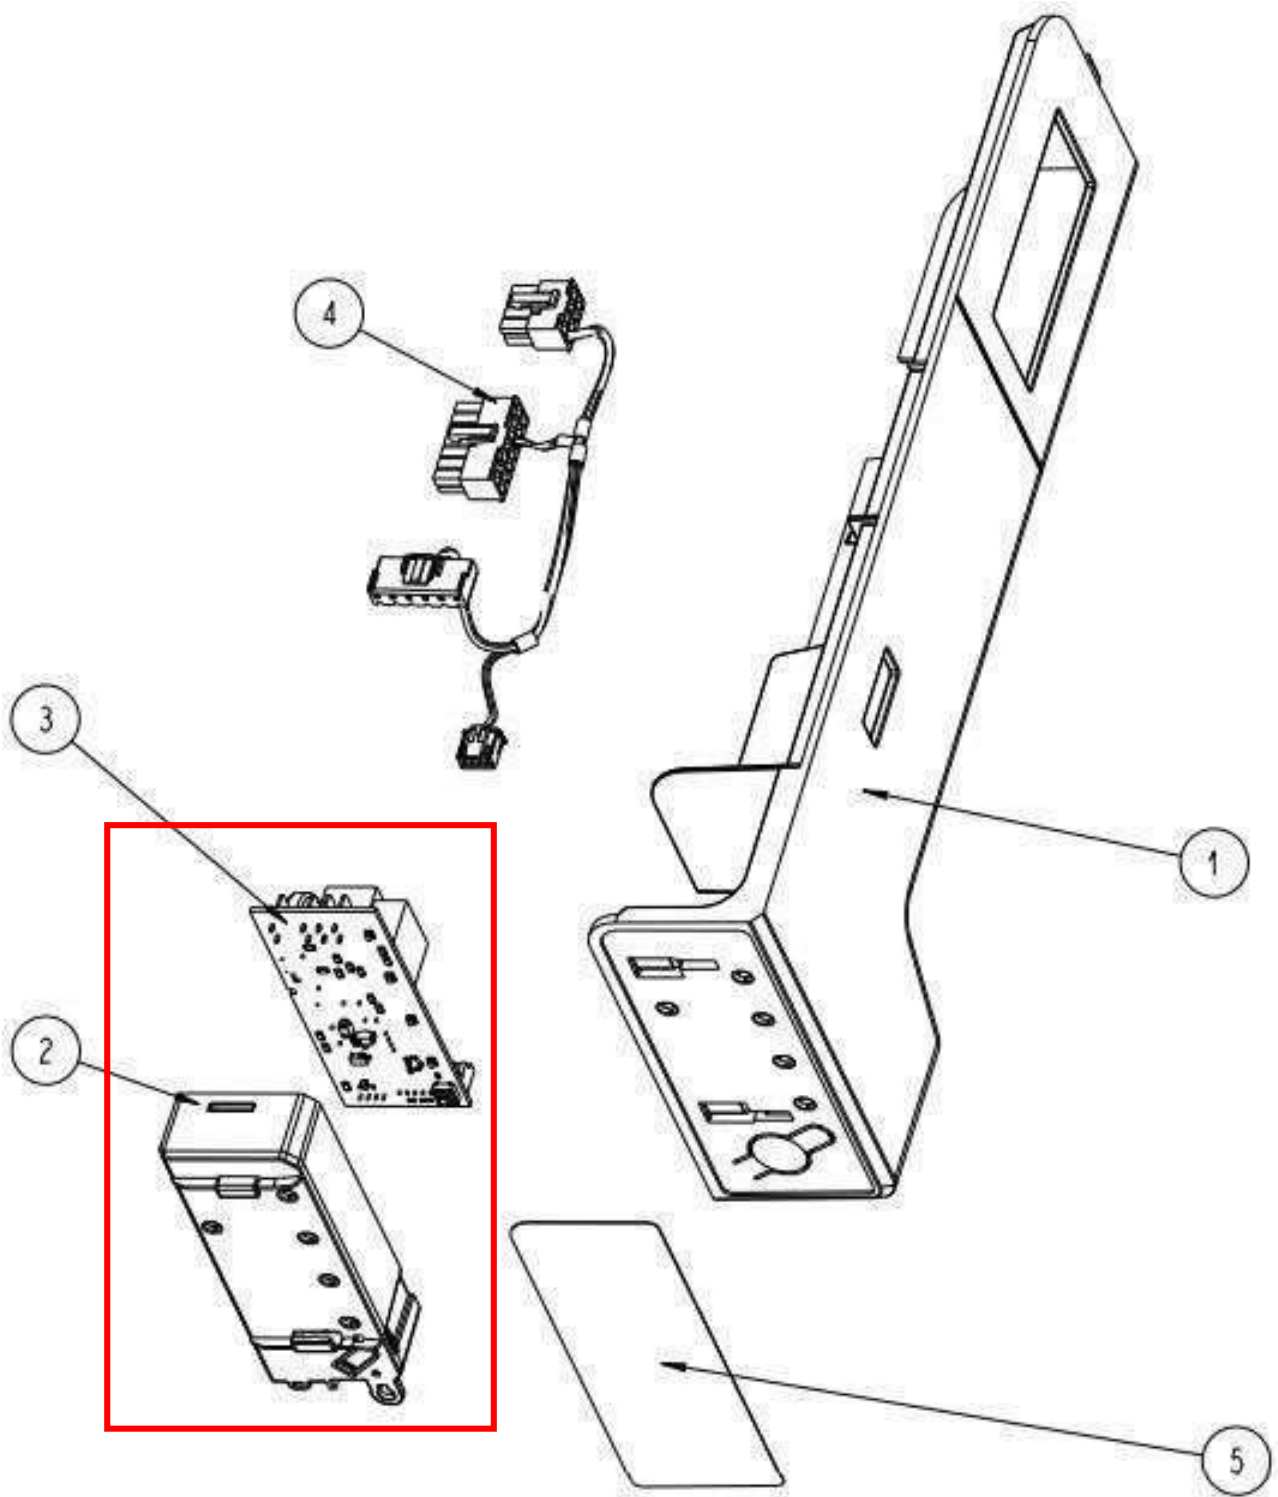

Refrigerador Whirlpool WD5620S

Color: Acero Inoxidable

No. Ilus.	DESCRIPCIÓN	Cant.	No. de Parte
1	SCROLL, FAN	1	2182120
2	RETAINER, FAN MOTOR	1	W10188846
3	SCREW	--	No servicable
4	THERMISTOR RC	1	W10384183
5	AIR DUCT FREEZER	1	W10128722
6	GASKET	1	2155789
7	FAN MOTOR	1	2315549
8	BLADE, FAN	1	2169142
9	GASKET, EVAPORATOR COVER	2	2304241
10	GROMMET, MOTOR	2	2176759
11	SCREW	--	No servicable
12	HARNESS, FAN TUBE EVAPORATOR	1	W10911770
13	GASKET, EVAPORATOR COVER	2	2304241
14	COVER, EVAPORATOR	1	W10463011
15	SUPPORT, RIGHT HAND	1	2203595
16	SUPPORT, LEFT HAND	1	2203596