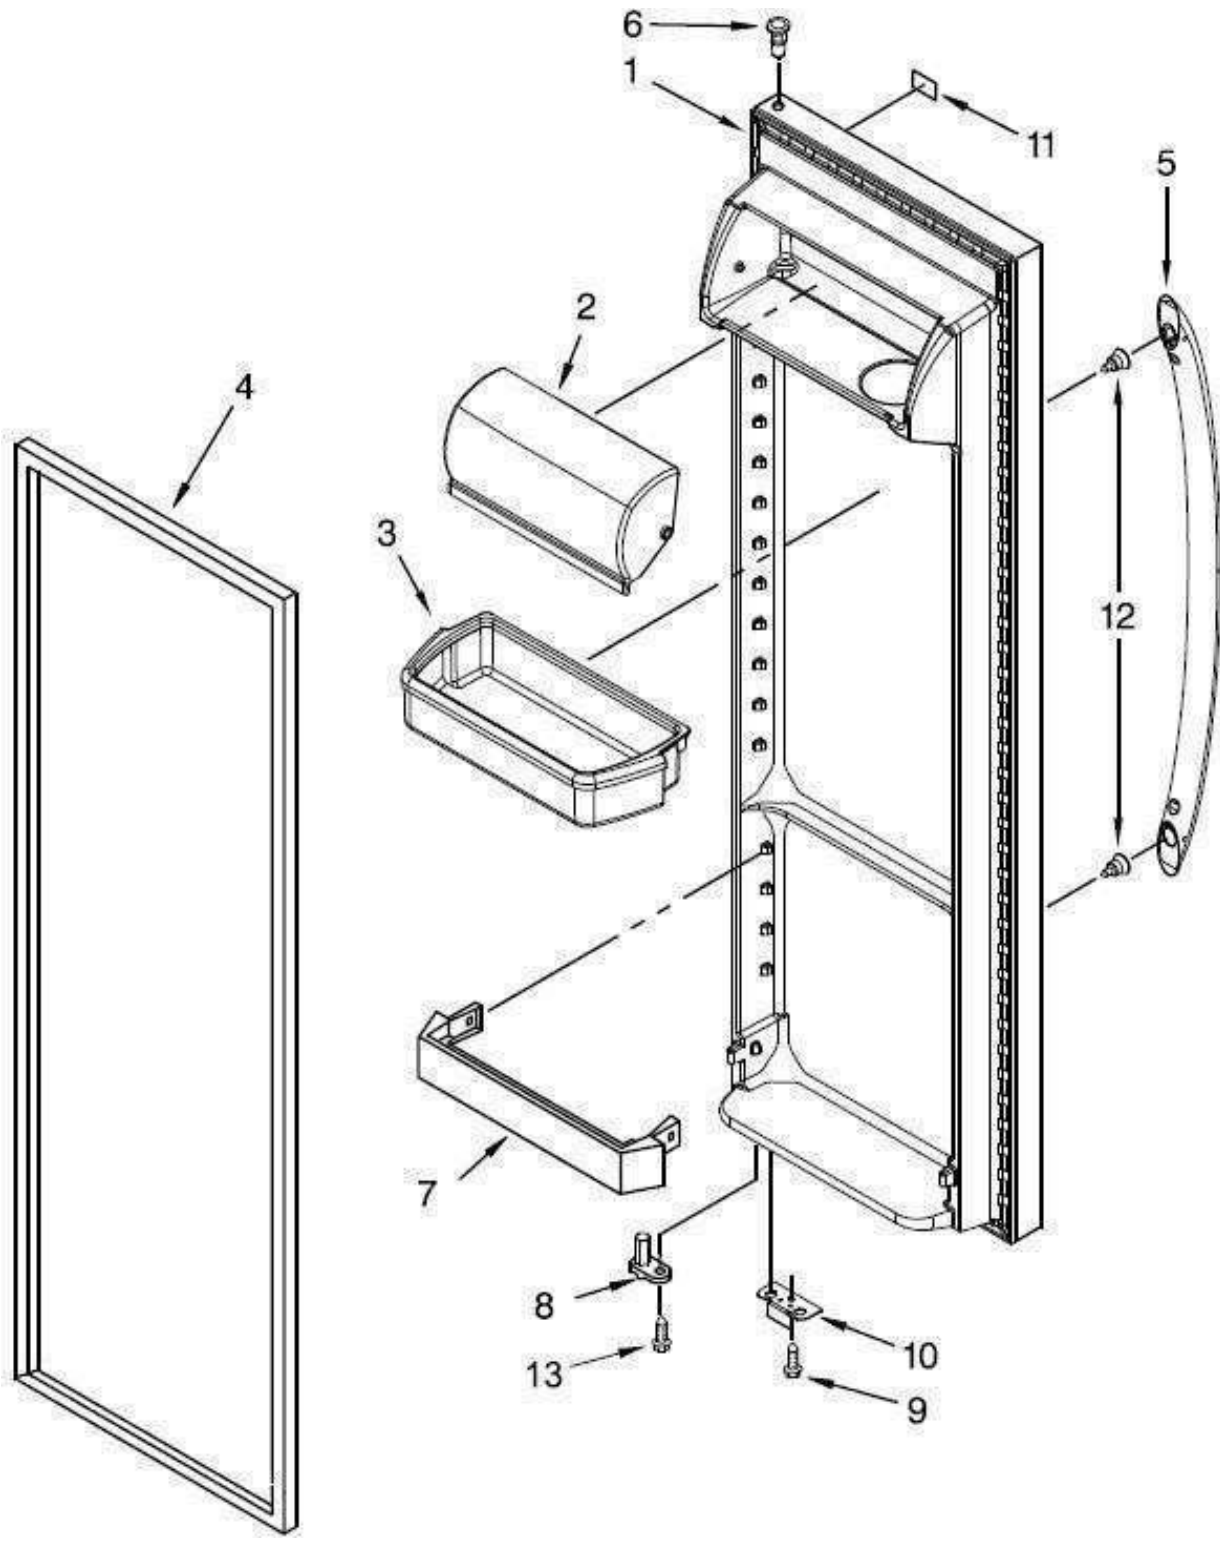

Refrigerador Whirlpool WD5620S

Refrigerador Whirlpool WD5620S

Color: Acero Inoxidable

No. lus.	DESCRIPCIÓN	Cant.	No. de Parte
1	REFRIGERATOR DOOR	1	LW11110269
2	DOOR COMPARTMENT	1	2256101
3	BIN, DOOR	3	W10900538
4	DOOR GASKET MAGNETIC RC	1	W10912081
5	HANDLE	1	W11045530
6	THIMBLE	1	2200087
7	TRIVET	1	2309941
8	DOOR CLOSER, UPPER CAM	1	W10900464
9	SCREW	--	No servicable
10	BRACKET, DOOR STOP	1	W10900463
11	NAMEPLATE	1	W10884773
12	SCREW	--	No servicable
13	SCREW	--	No servicable