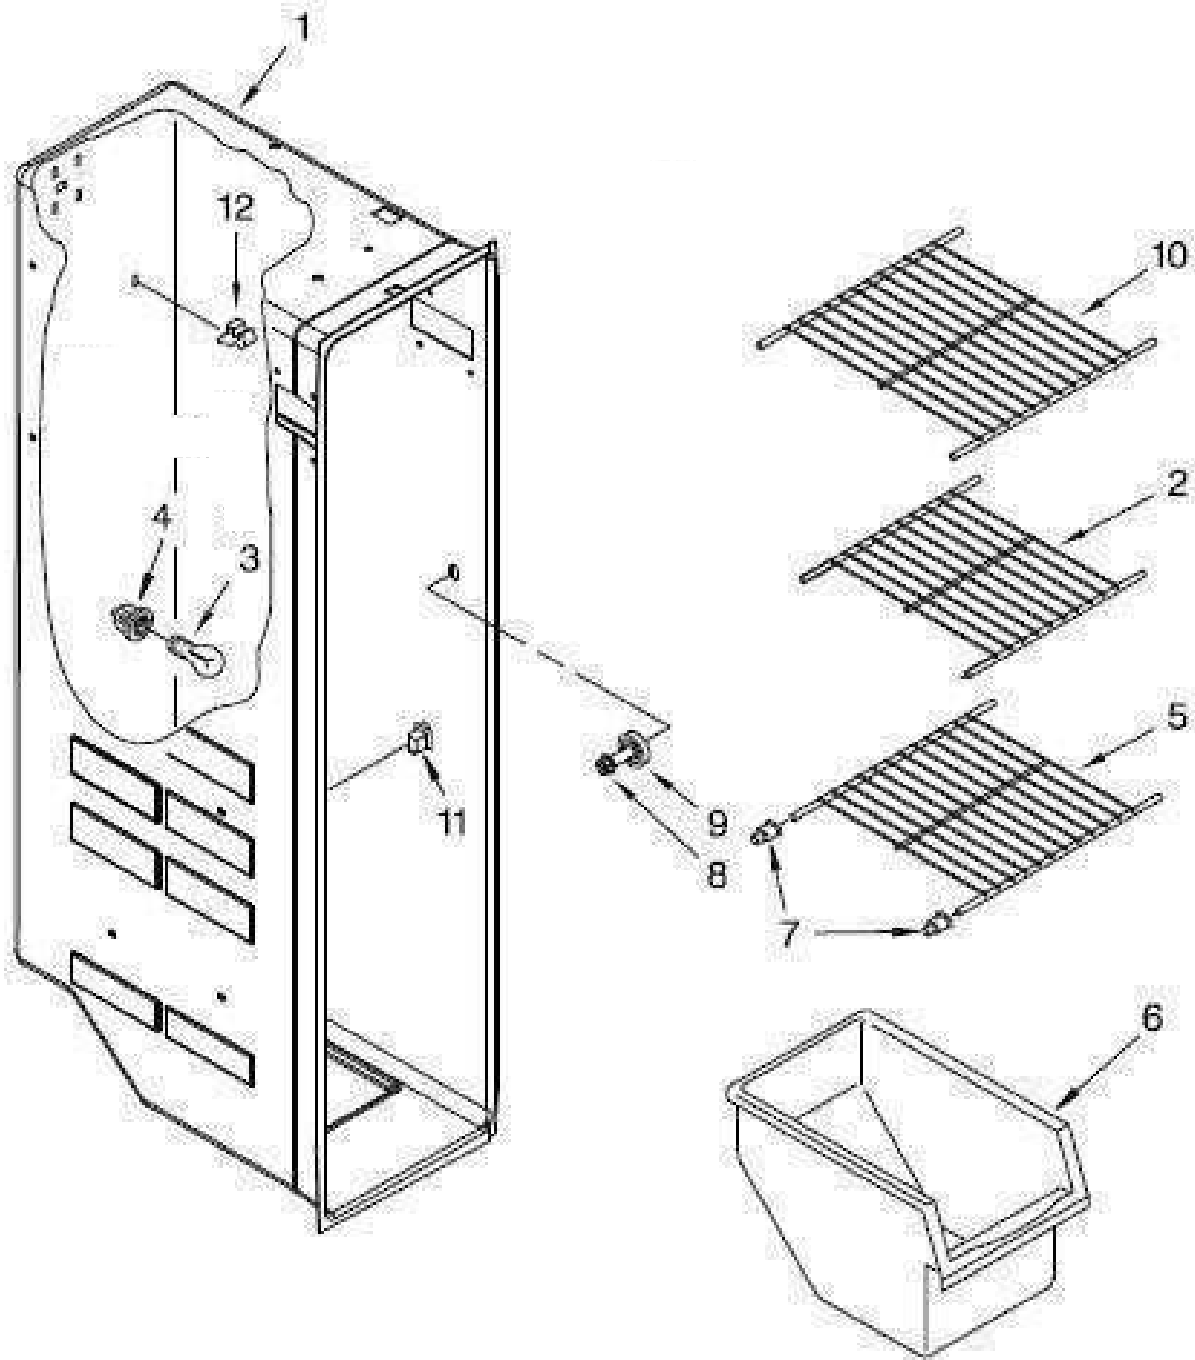

Refrigerador Whirlpool WD5620S

Color: Acero Inoxidable

No. Ilus.	DESCRIPCIÓN	Cant.	No. de Parte
1	LINER	-	No Servicable
2	SHELF, WIRE	1	W10318961
3	BULB, LIGHT	1	W10805744
4	SOCKET, LIGHT	1	W10352518
5	SHELF, WIRE	1	W10318947
6	FREEZER BIN	1	2309757
7	CUP, SHELF	12	W10130299
8	SCREW	-	No Servicable
9	STUD ASSEMBLY	2	W10173126
10	SHELF, WIRE	1	W10318948
11	SWITCH, ROCKER ARM	1	2261344
12	CLIP, AIR DUCT	2	2315163