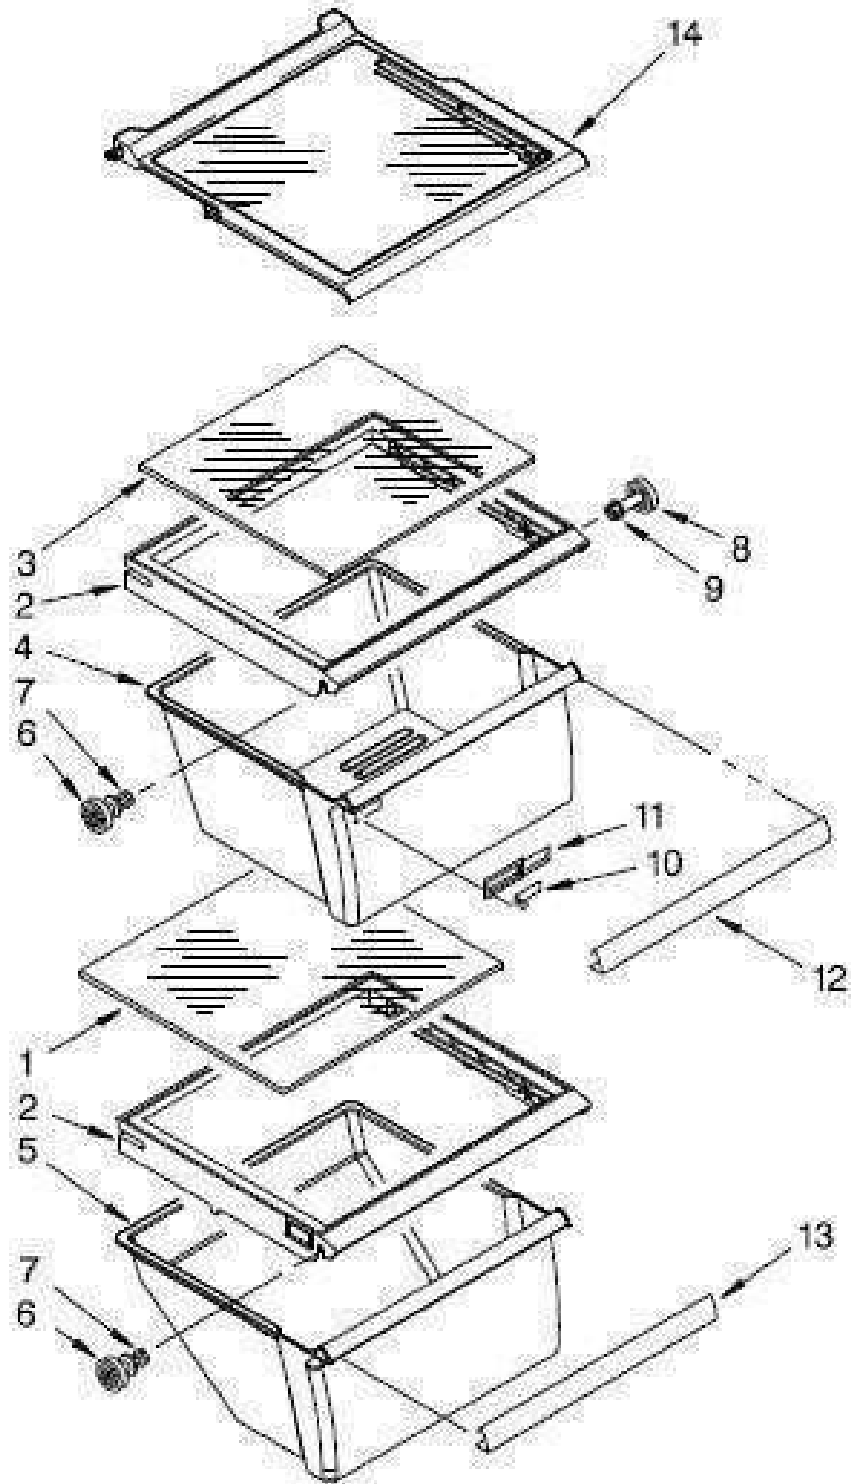

MAYTAG

KitchenAid

Refrigerador Whirlpool WD5620S

Color: Acero Inoxidable

No. Ilus.	DESCRIPCIÓN	Cant.	No. de Parte
2	ROLLER	1	W10304660
3	SCREW	-	No servicable
4	ROLLER CABINET	1	2150304
5	AXLE, ROLLER	1	2262072
6	CLIP, GRILLE	2	2155013
7	PLATE, SCREW	1	W10247935
8	CLIP, ROLLER	2	W11087168
9	TOP HINGE RC	1	W10900868
	TOP HINGE FC	1	W10900869
10	SCREW	-	No servicable
11	SCREW	-	No servicable
12	TUBE FILTER - INLET	1	W10900449
13	HINGE, BOTTOM FC	1	W11093938
14	SCREW	-	No servicable
15	FRONT ROLLER RIGHT	1	W10304659
16	FILLER, WRAPPER	2	W10283961
17	GRILLE	1	W10897568
18	SCREW, HINGE	-	No servicable
19	SCREW	-	No servicable
20	SCREW	-	No servicable
21	SCREW	-	No servicable
22	DRAIN FITTING	1	2304888
23	EXTENSION, DRAIN FITTING	1	W10153550
24	COVER UNIT	1	W10904634
25	HINGE, BOTTOM RC	1	W11097327
26	TUBE FILTER – OUTLET	1	W10900447
28	CLAMP, POWER CORD	1	W10303628
29	SCREW	-	No servicable
30	DOOR CLOSER, FREEZER	1	W10905504
31	SCREW	-	No servicable
32	HOUSING & FILTER ASSY.	1	W11030555
33	CABINET	-	No servicable

Refrigerador Whirlpool WD5620S

Color: Acero Inoxidable

No. Ilus.	DESCRIPCIÓN	Cant.	No. de Parte
1	LINER	-	No Serviciable
2	SHIELD ASSY-LIGHT	1	W10166130
3	BULB, LIGHT	1	W10805744
4	RESERVOIR	1	W11175845
5	SCREW	-	No Serviciable
6	AIR DIFFUSER ASSEMBLY	1	W11162983

Refrigerador Whirlpool WD5620S

Color: Acero Inoxidable

No. Ilus.	DESCRIPCIÓN	Cant.	No. de Parte
1	LINER	-	No Servicable
2	SHELF, WIRE	1	W10318961
3	BULB, LIGHT	1	W10805744
4	SOCKET, LIGHT	1	W10352518
5	SHELF, WIRE	1	W10318947
6	FREEZER BIN	1	2309757
7	CUP, SHELF	12	W10130299
8	SCREW	-	No Servicable
9	STUD ASSEMBLY	2	W10173126
10	SHELF, WIRE	1	W10318948
11	SWITCH, ROCKER ARM	1	2261344
12	CLIP, AIR DUCT	2	2315163