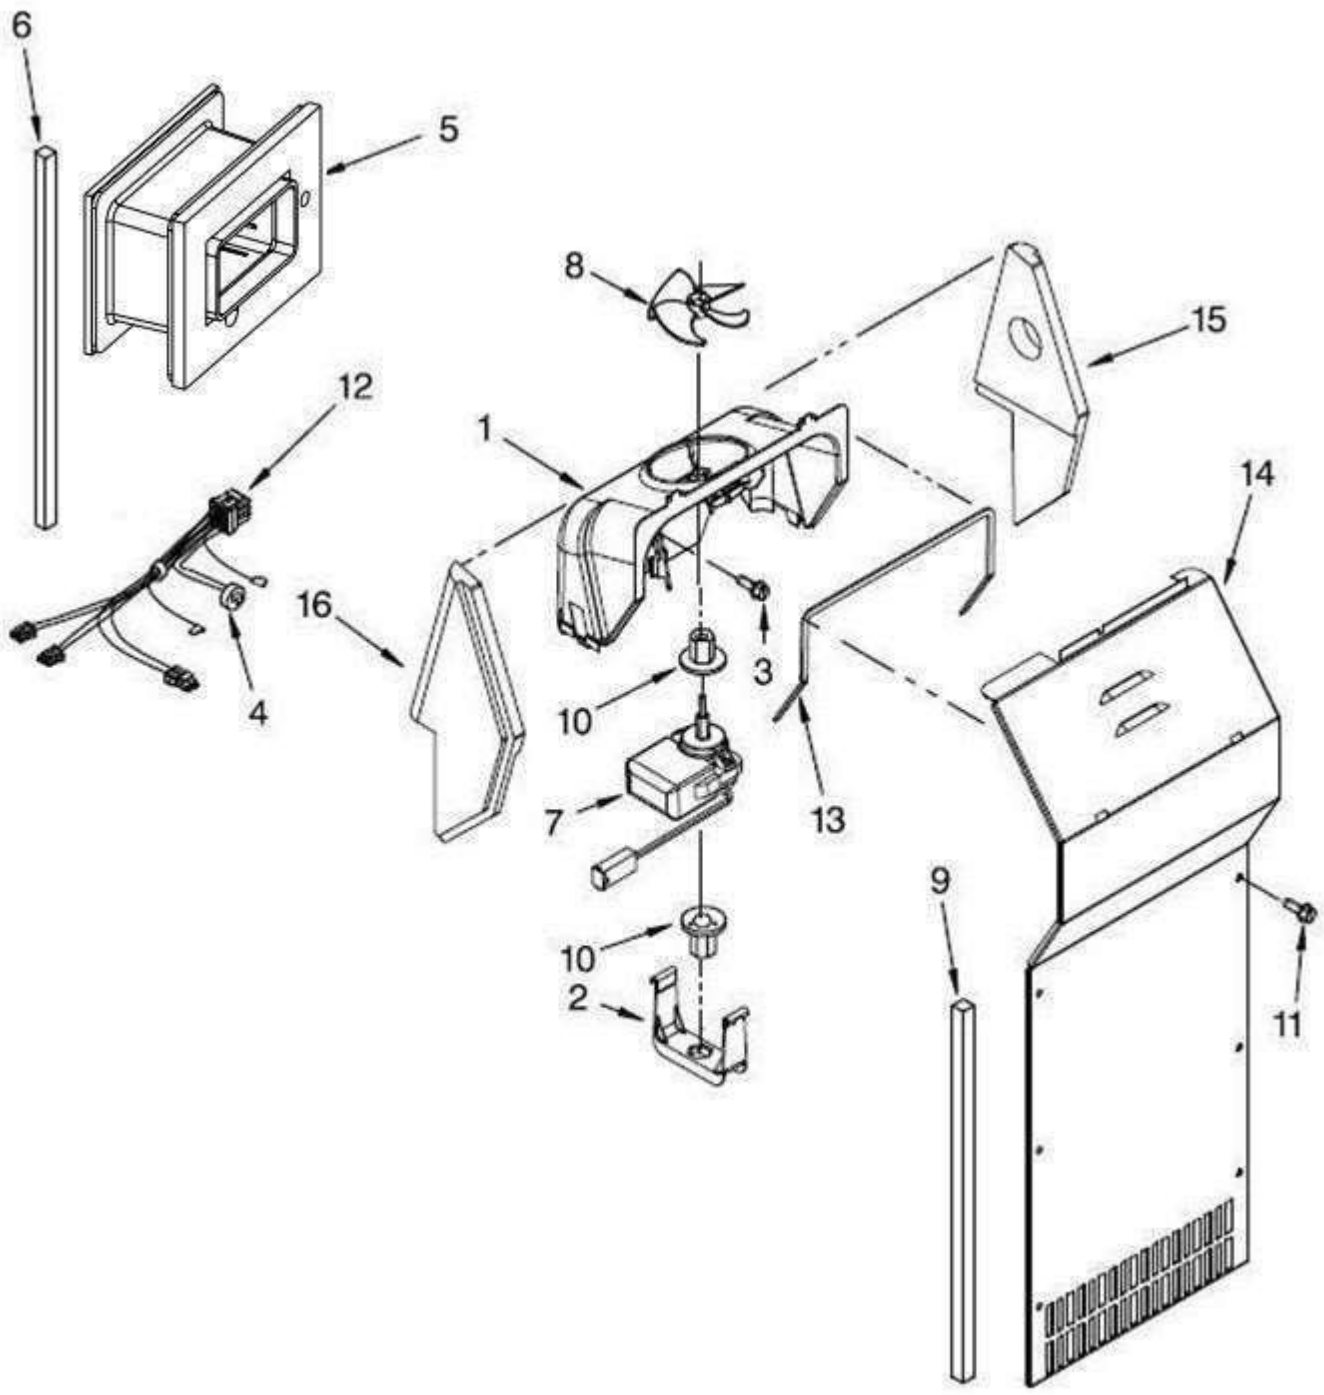

Refrigerador Whirlpool WD5620S

Color: Acero Inoxidable

No. Ilus.	DESCRIPCIÓN	Cant.	No. de Parte
1	SCROLL, FAN	1	2182120
2	RETAINER, FAN MOTOR	1	W10188846
3	SCREW	--	No servicable
4	THERMISTOR RC	1	W10384183
5	AIR DUCT FREEZER	1	W10128722
6	GASKET	1	2155789
7	FAN MOTOR	1	2315549
8	BLADE, FAN	1	2169142
9	GASKET, EVAPORATOR COVER	2	2304241
10	GROMMET, MOTOR	2	2176759
11	SCREW	--	No servicable
12	HARNESS, FAN TUBE EVAPORATOR	1	W10911770
13	GASKET, EVAPORATOR COVER	2	2304241
14	COVER, EVAPORATOR	1	W10463011
15	SUPPORT, RIGHT HAND	1	2203595
16	SUPPORT, LEFT HAND	1	2203596