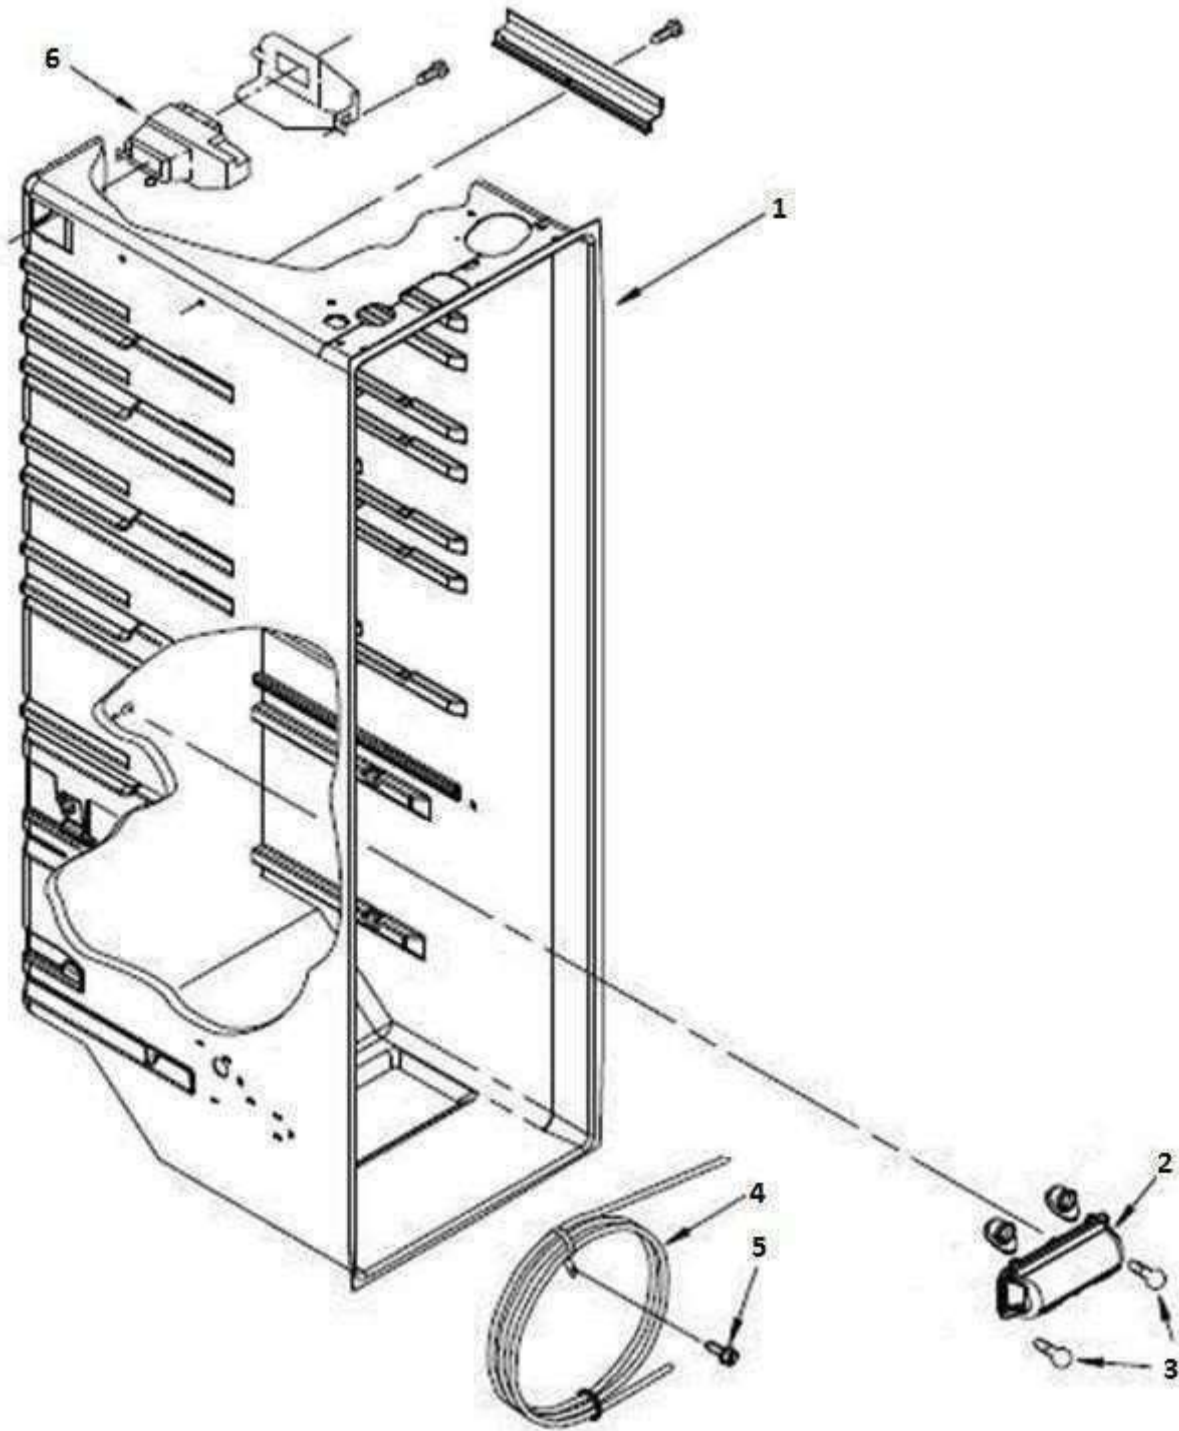

Distribuidor Autorizado

SurteRápido.com

Venta de Refacciones
Electrodomesticas

REFRIGERADOR WD5620S04