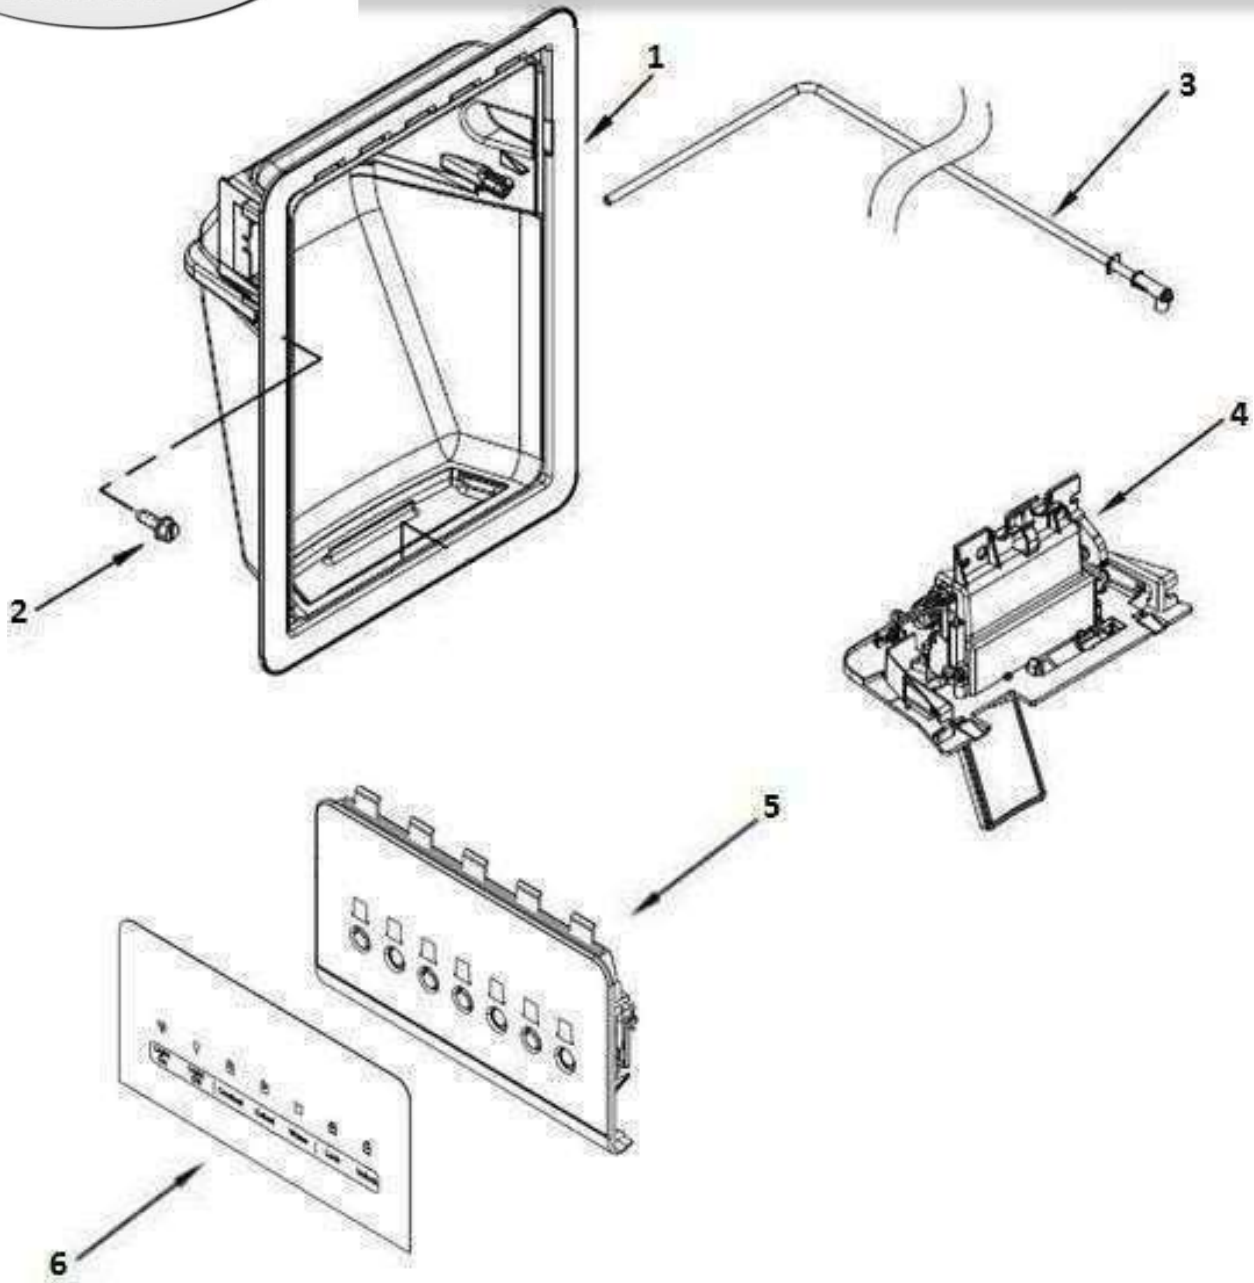

Distribuidor Autorizado

SurteRápido.com

Venta de Refacciones
Electrodomesticas

REFRIGERADOR WD5620S04