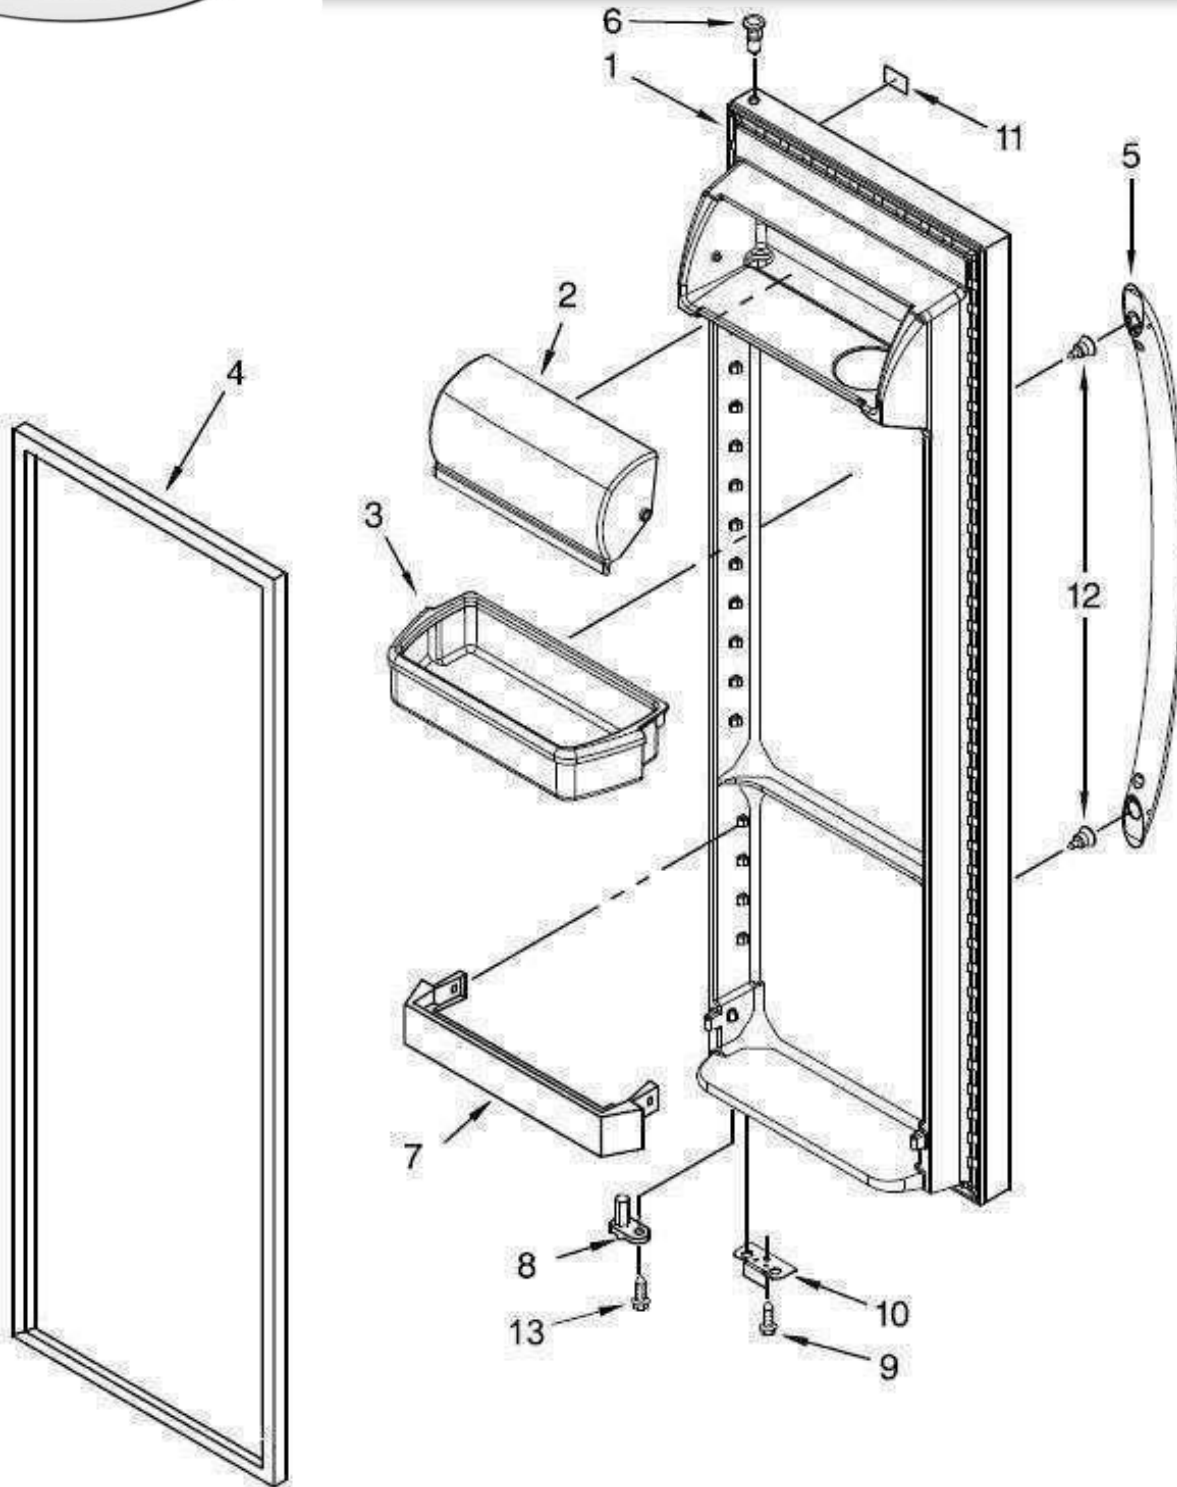

Distribuidor Autorizado

SurteRápido.com

Venta de Refacciones
Electrodomesticas

REFRIGERADOR WD5620S04

Distribuidor Autorizado

SurteRápido.com

Venta de Refacciones
Electrodomesticas

REFRIGERADOR WD5620S04

Color: Acero Inoxidable

No. Ilus.	DESCRIPCIÓN	Cant.	No. de Parte
1	REFRIGERATOR DOOR	1	LW11110269
2	DOOR COMPARTMENT	1	2256101
3	BIN, DOOR	3	W10900538
4	DOOR GASKET MAGNETIC RC	1	W10912081
5	HANDLE	1	W11045530
6	THIMBLE	1	2200087
7	TRIVET	1	2309941
8	DOOR CLOSER, UPPER CAM	1	W10900464
9	SCREW	--	No servicable
10	BRACKET, DOOR STOP	1	W10900463
11	NAMEPLATE	1	W10884773
12	SCREW	--	No servicable
13	SCREW	--	No servicable