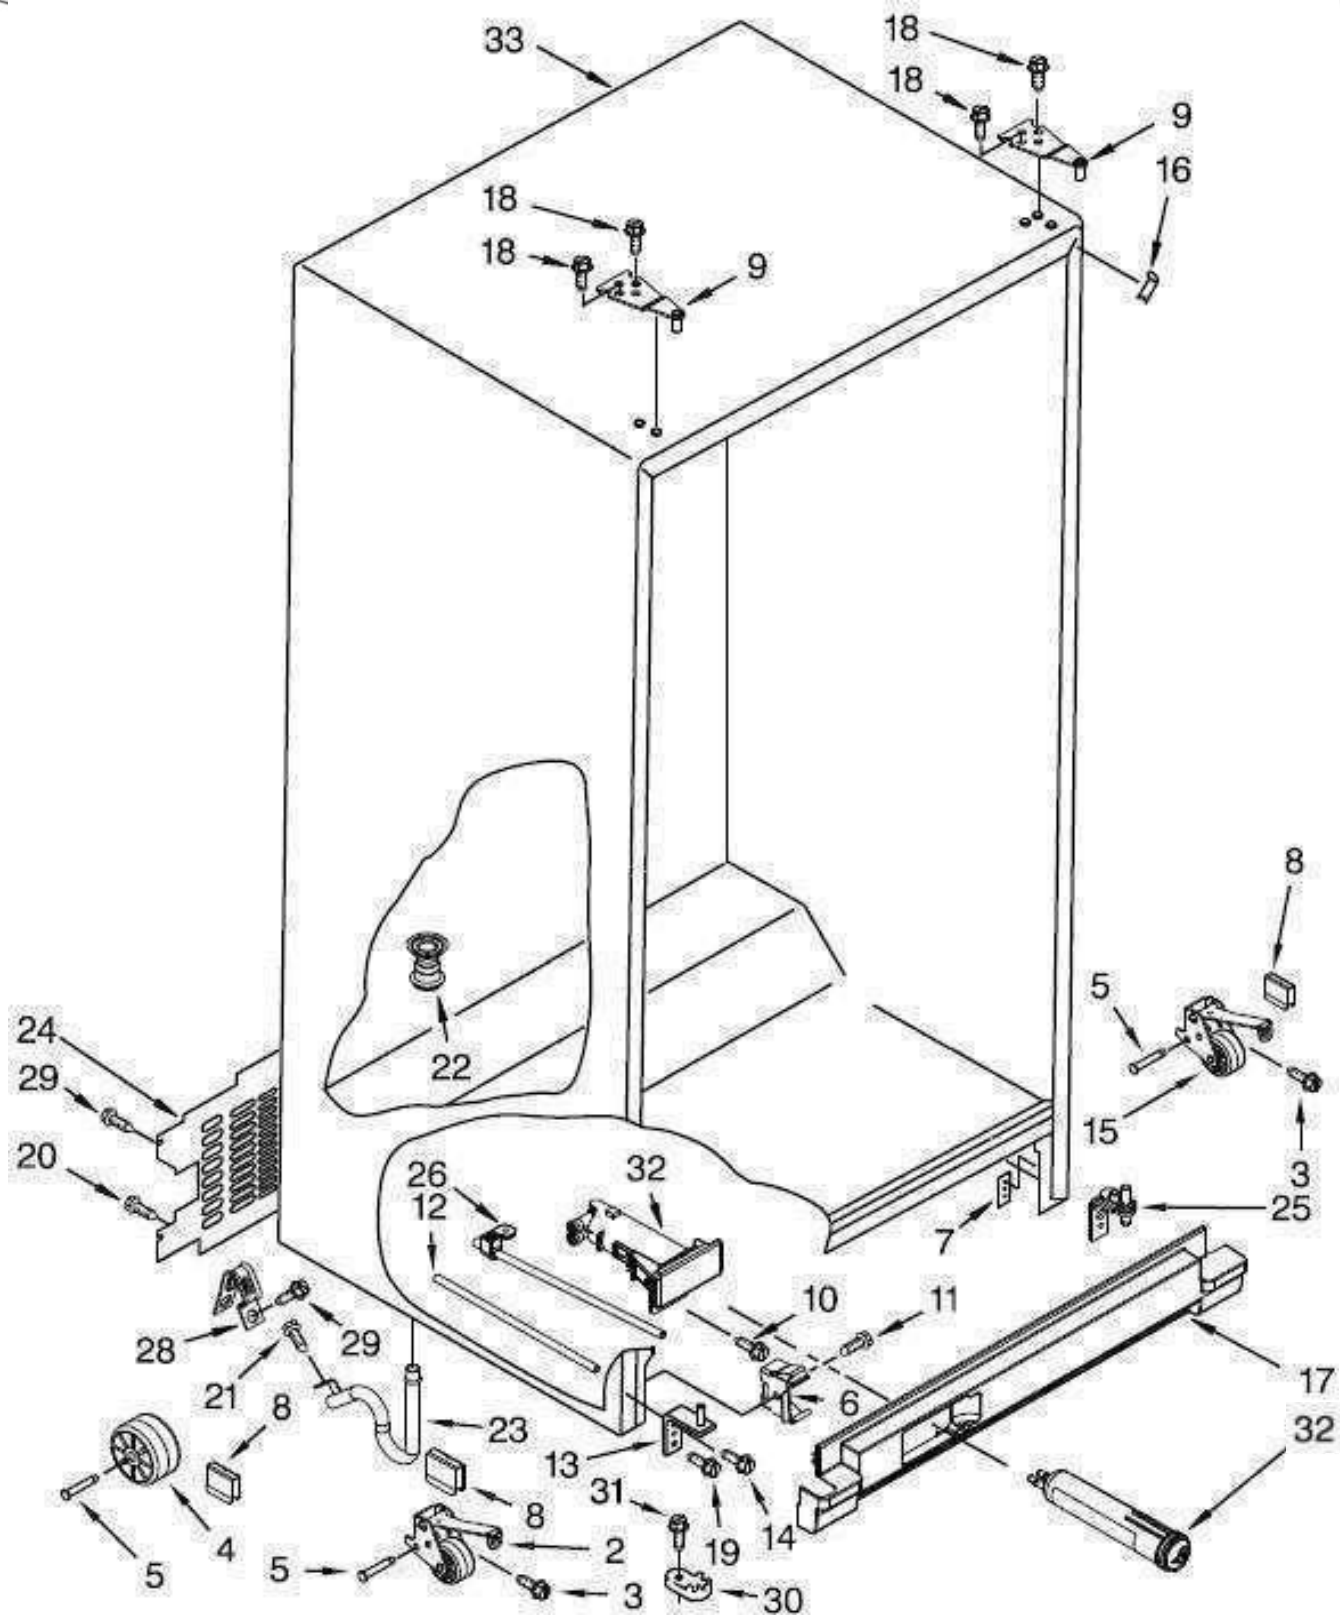

# REFRIGERADOR WD5620S04

**Color: Acero Inoxidable**

**No.**

Ilus.	DESCRIPCIÓN	Cant.	No. de Parte
2	ROLLER left	1	W10327666
3	SCREW	-	No servicable
4	ROLLER CABINET	1	2150304
5	AXLE, ROLLER	1	2262072
6	CLIP, GRILLE	2	2155013
7	PLATE, SCREW	1	W10247935
8	CLIP, ROLLER	2	W11087168
9	TOP HINGE RC	1	W10900868
	TOP HINGE FC	1	W10900869
10	SCREW	-	No servicable
11	SCREW	-	No servicable
12	TUBE FILTER - INLET	1	W10900449
13	HINGE, BOTTOM FC	1	W11093938
14	SCREW	-	No servicable
15	FRONT ROLLER RIGHT	1	W10327665
16	FILLER, WRAPPER	2	W10283961
17	GRILLE	1	W11226338
18	SCREW, HINGE	-	No servicable
19	SCREW	-	No servicable
20	SCREW	-	No servicable
21	SCREW	-	No servicable
22	DRAIN FITTING	1	2304888
23	EXTENSION, DRAIN FITTING	1	W11404685
24	COVER UNIT	1	W10897562
25	HINGE, BOTTOM RC	1	W11097327
26	TUBE FILTER – OUTLET	1	W10900447
28	CLAMP, POWER CORD	1	W10303628
29	SCREW	-	No servicable
30	DOOR CLOSER, FREEZER	1	W10905504
31	SCREW	-	No servicable
32	HOUSING & FILTER ASSY.	1	W11030555
33	CABINET	-	No servicable