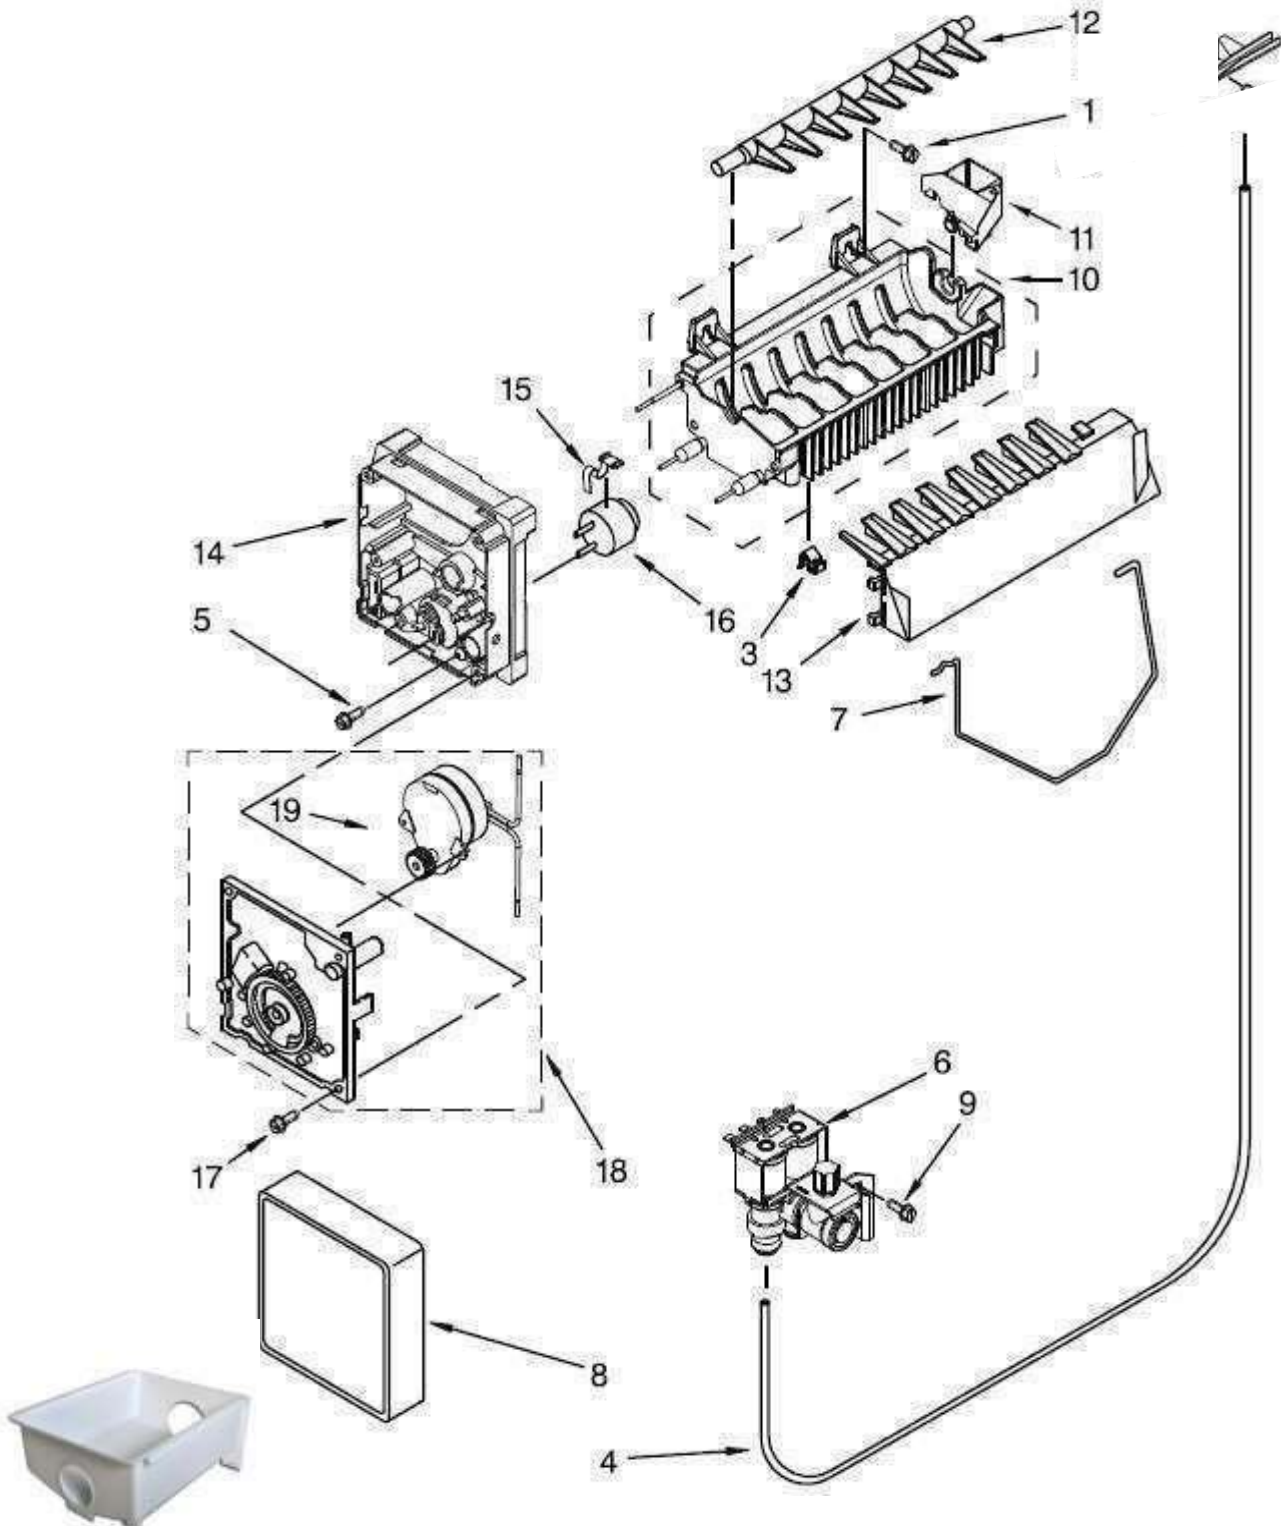

REFRIGERADOR WD5620S04

Distribuidor Autorizado

SurteRápido.com

Venta de Refacciones
Electrodomesticas

REFRIGERADOR WD5620S04

Color: Acero Inoxidable

No. Ilus.	DESCRIPCIÓN	Cant.	No. de Parte
1	SCREW	--	No servicable
3	CLIP, THERMAL FUSE	1	628379
4	TUBE, WATER	1	W10357076
5	SCREW	--	No servicable
6	FILTER VALVE ASSEMBLY	1	W10179146
7	ARM, SHUTT OFF	1	W10512602
8	COVER, ICEMAKER	1	W10289690
9	SCREW	--	No servicable
10	ASSEMBLY, MOLD & HEATER	1	W10300025
11	CUP-WATER FILL	1	W10435665
12	EJECTOR, ARM	1	W10318914
13	STRIPPER, ICE	1	W10699925
14	SUPPORT	1	2194712
15	RETAINER, THERMOSTAT	2	2315522
16	THERMOSTAT	1	2321258
17	SCREW	--	No servicable
18	ASSEMBLY, MODULE	1	626691
19	MOTOR (NO SERVICIABLE)	--	No servicable
20	SCREW	--	No servicable
21	CONTAINER ICE	1	W10823615
	COMPLETE ICEMAKER ASSEMBLY	1	W10300022

FILTRO DE AGUA

W10790813