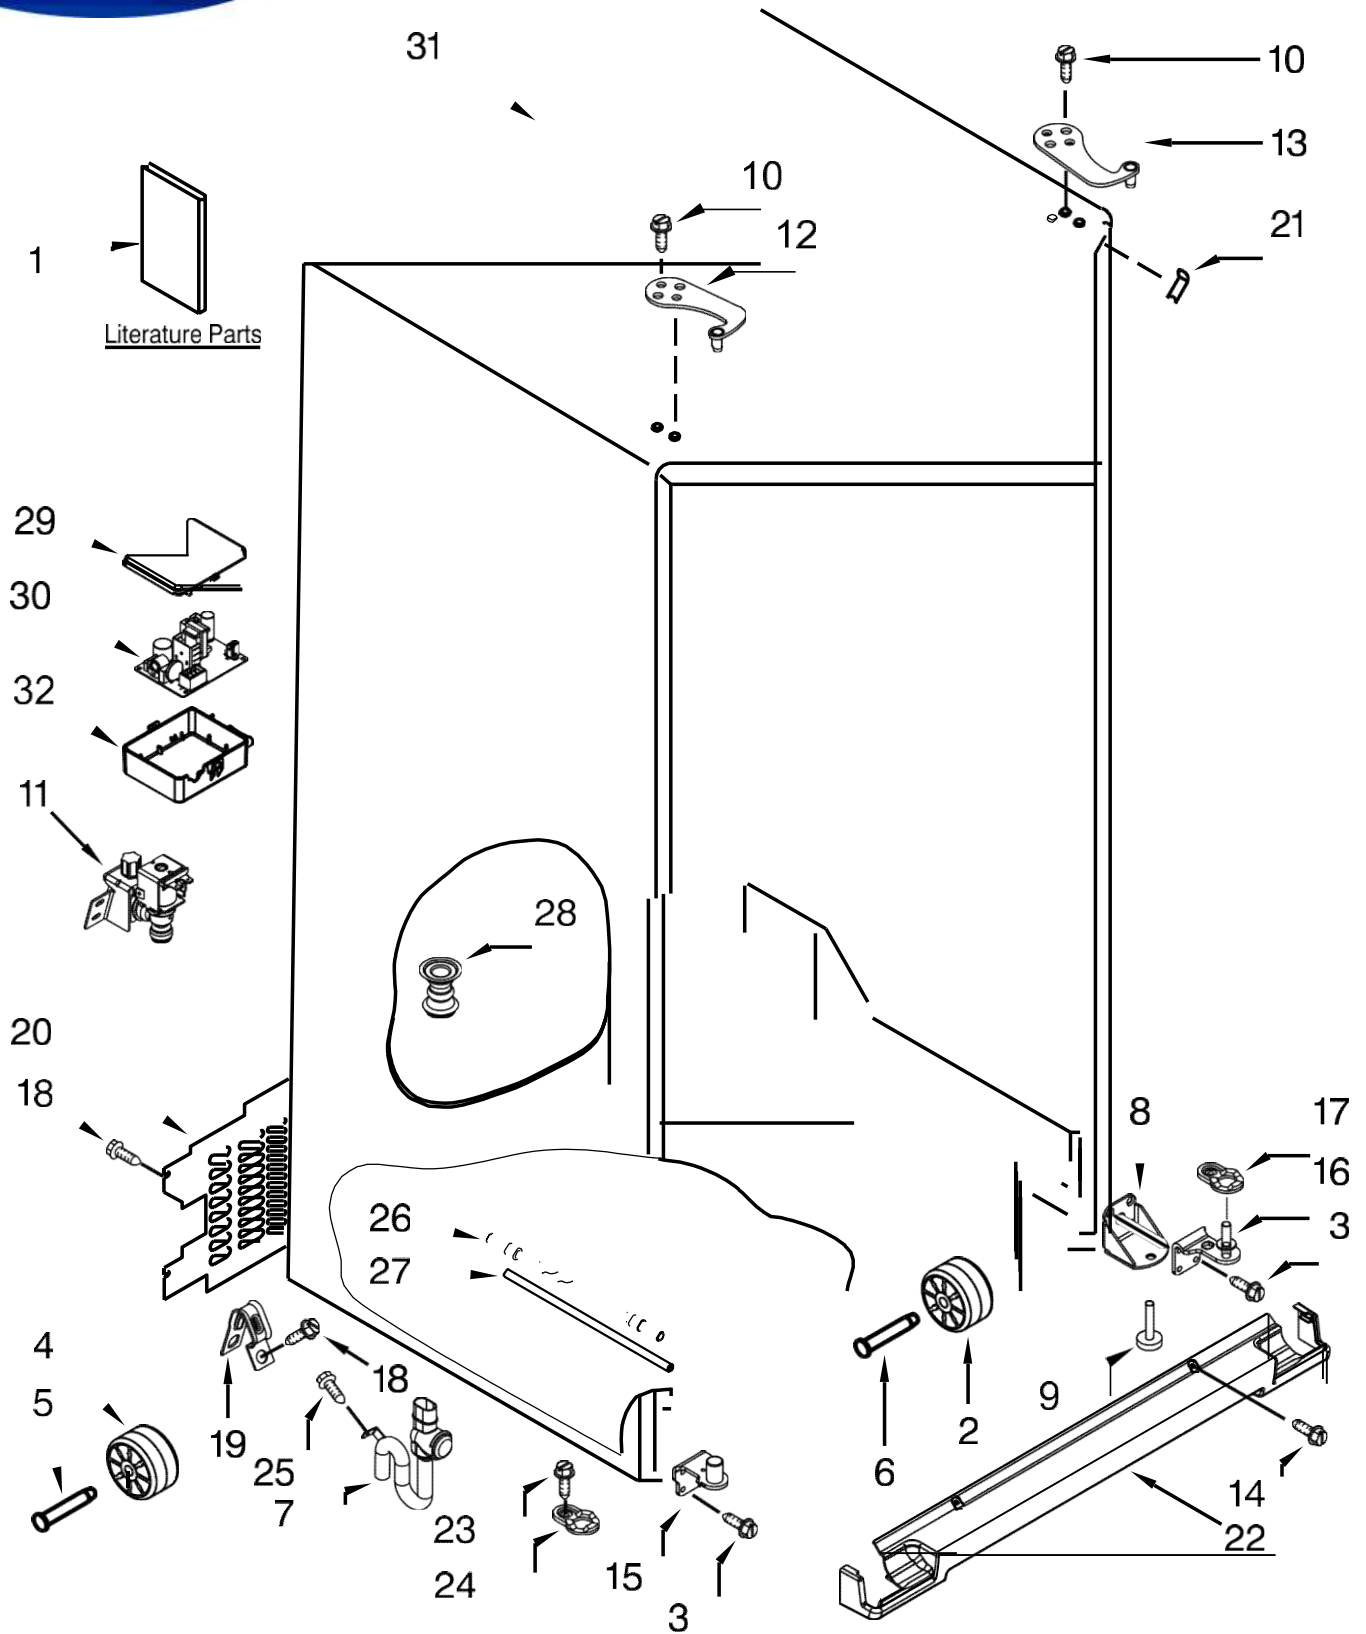

<u>No. Ilustración</u>	<u>Descripción</u>	<u>Piezas</u>	<u>No. Parte</u>
1	Literature Parts Use & Care Guide	- 1	---- No serviceable
2	Roller	2	2150304
3	Screw	-	----
4	Roller	2	2150304
5	Axle, Roller	2	2262072
6	Rivet, Roller	2	2152958
7	Tube, Drain	1	W10153550
8	Bracket, Foot	2	W10305178
9	Brake, Roller	2	N/A
10	Screw	-	----
11	Valve, Inlet	1	W10179146
12	Hinge, Top (Freezer)	1	W10922217
13	Hinge, Top (Refrigerator)	1	W10922216
14	Screw	-	----
15	Hinge, Bottom (Freezer)	1	W11093938
16	Hinge, Bottom (Refrigerator)	1	W11097327
17	Closer, Door (Refrigerator)	1	W10905504
18	Screw	-	----
19	Clamp, Power Cord	1	W10303628
20	Cover, Unit	1	W10904634
21	Filler, Wrapper	2	W11189127
22	Grille	1	W10920723
23	Screw	-	----
24	Closer, Door (Freezer)	1	W11095731
25	Screw	-	----
26	Tube, Filter Inlet	1	W10900449
27	Tube, Filter Outlet	1	W10900447
28	Fitting, Drain	1	2304888
29	Lid, HV Box	1	W10897560
30	Control, Electronic	1	W11023172
31	Cabinet	-	No serviceable
32	Box, Control	1	W10334855