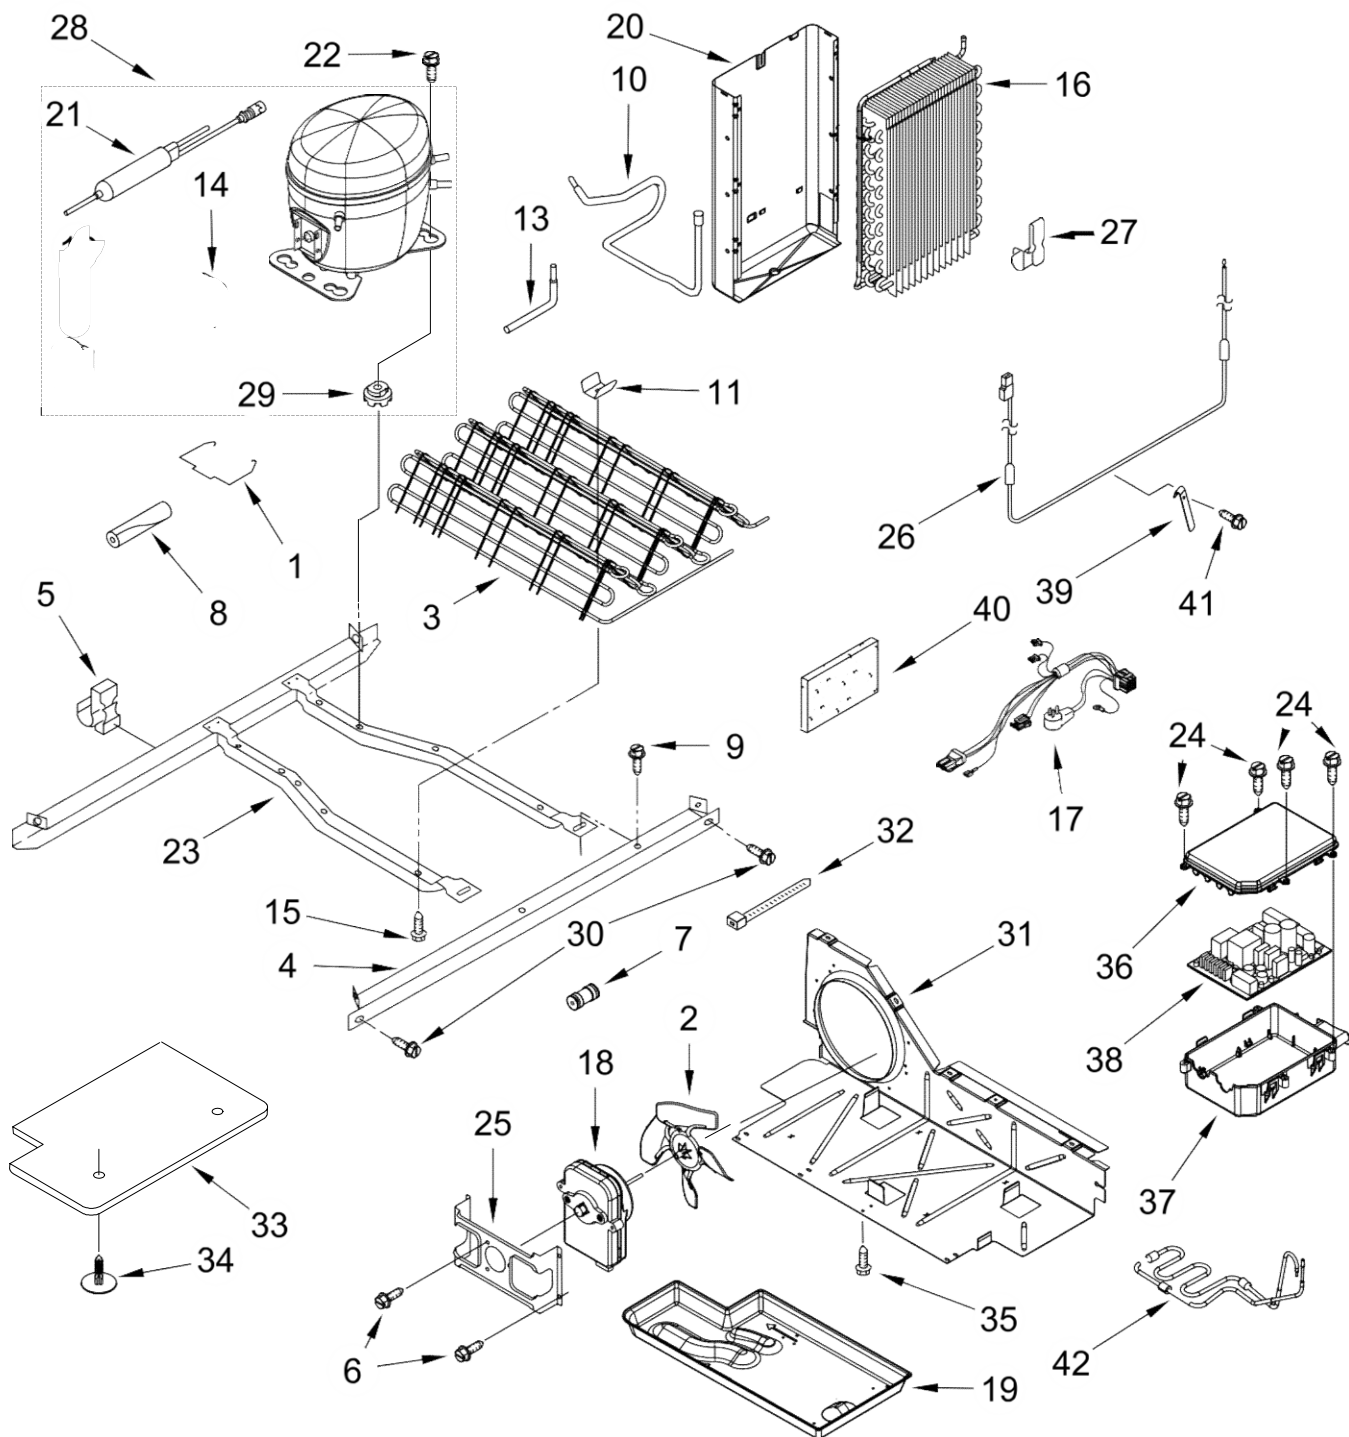

<u>Illus.</u> <u>No.</u>	<u>Part No.</u>	<u>Description</u>	<u>Illus.</u> <u>No.</u>	<u>Part No.</u>	<u>Description</u>	<u>Illus.</u> <u>No.</u>	<u>Part No.</u>	<u>Description</u>
1	2212996	Strap, Bale	21	W10771114	Drier	38	W11023172	Control, Electronic
2	2225834	Blade, Fan	22	489473	Screw	39	W10895163	Probe, Heat
3	W10904626	Assembly, Condenser	23	W10900446	Frame, Unit Mounting (Includes Unit Mounting Rail)	40	2169104	Insulation, Sound Deadening
4	W10900442	Rail, Unit Mounting				41	489478	Screw
5	2326941	Clip, Wire	24	8533859	Screw	42	W11189542	Assembly, Precooler Formed
6	8533993	Screw	25	2181929	Bracket, Fan Mounting			
7	W10277958	Connector, Water	26	2161324	Heater, Defrost			FOLLOWING PARTS NOT ILLUSTRATED
8	2161302	Sleeve	27	2161324	Clip, Defrost Heater			
9	489427	Screw	28		Compressor (1/2 HP)		978025	Valve, Access (1/4")
10	W10745337	Tube, Suction					978026	Valve, Access (5/16")
11	2311725	Clip, Condenser					978027	Valve, Access (3/8")
12		or	29	W10836504	Grommet, Compressor		978029	Valve, Access (5/8")
13	2325479	Tube, Process					978030	Valve, Access (3/4")
14			30	489340	Bolt		876764	Valve, Access (3/16")
15	8281232	Screw	31	W10897567	Baffle, Air			REFRIGERANT CHARGE
16	2188823	Evaporator	32	2263990	Tie, Wire			5.5 oz (R-134A)
17	W11218408	Assembly, Unit Wire	33	W10897560	Assembly, Unit Cover (Bottom)			
18	W10522629	Motor, Condenser Fan	34	489396	Clip			
19	W10897557	Tray, Evaporator	35	489464	Screw			
20	W10194475	Assembly, Heat Shield and Drain Pan	36	W10334855	Cover, Control			
			37	2161324	Box, Control