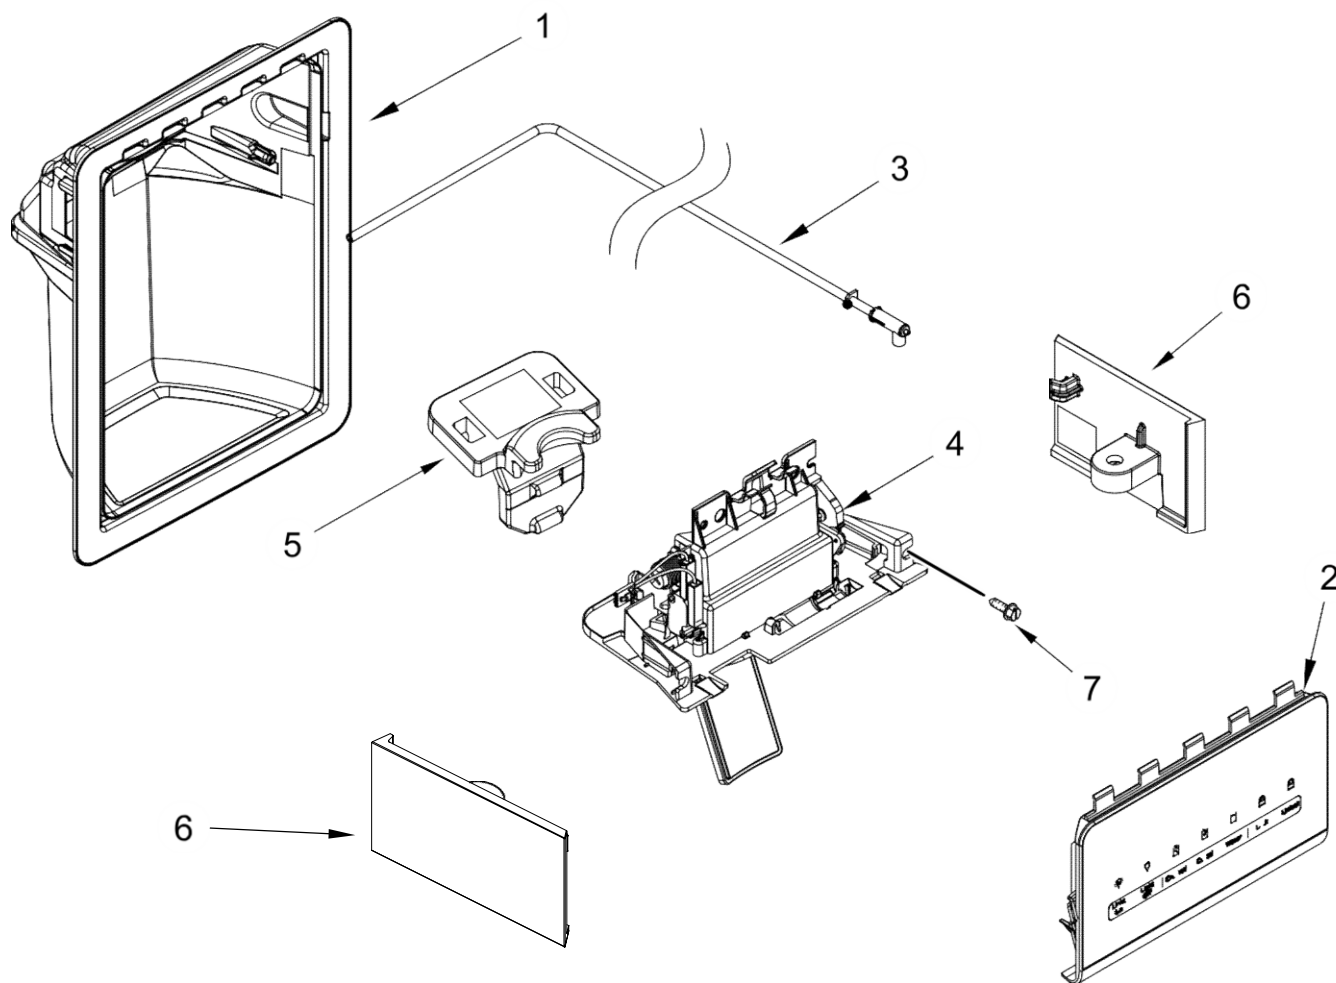

<u>Illus. No.</u>	<u>Part No.</u>	<u>Description</u>
1		Door, Freezer (Includes Door Gasket)
		ie
		k
	!8	Black Stainless Stainless

<u>Illus. No.</u>	<u>Part No.</u>	<u>Description</u>
2		Handle
	W11045527	White
	W11045528	Black
	W11045529	Black Stainless
	W11045530	Stainless
3	2200087	Thimble
4		Bracket, Door Stop
	W10900531	Black
5	W10296816	Screw

<u>Illus. No.</u>	<u>Part No.</u>	<u>Description</u>
6	W11091189	Trivet
7	W10296804	Screw
8		Gasket, Door
	W10911412	Beige
	W10911422	Black
	W10911389	Grey
9	W10900532	Thimble, Cam
10	W10170540	Screw
11	W11047371	Cover, Wire