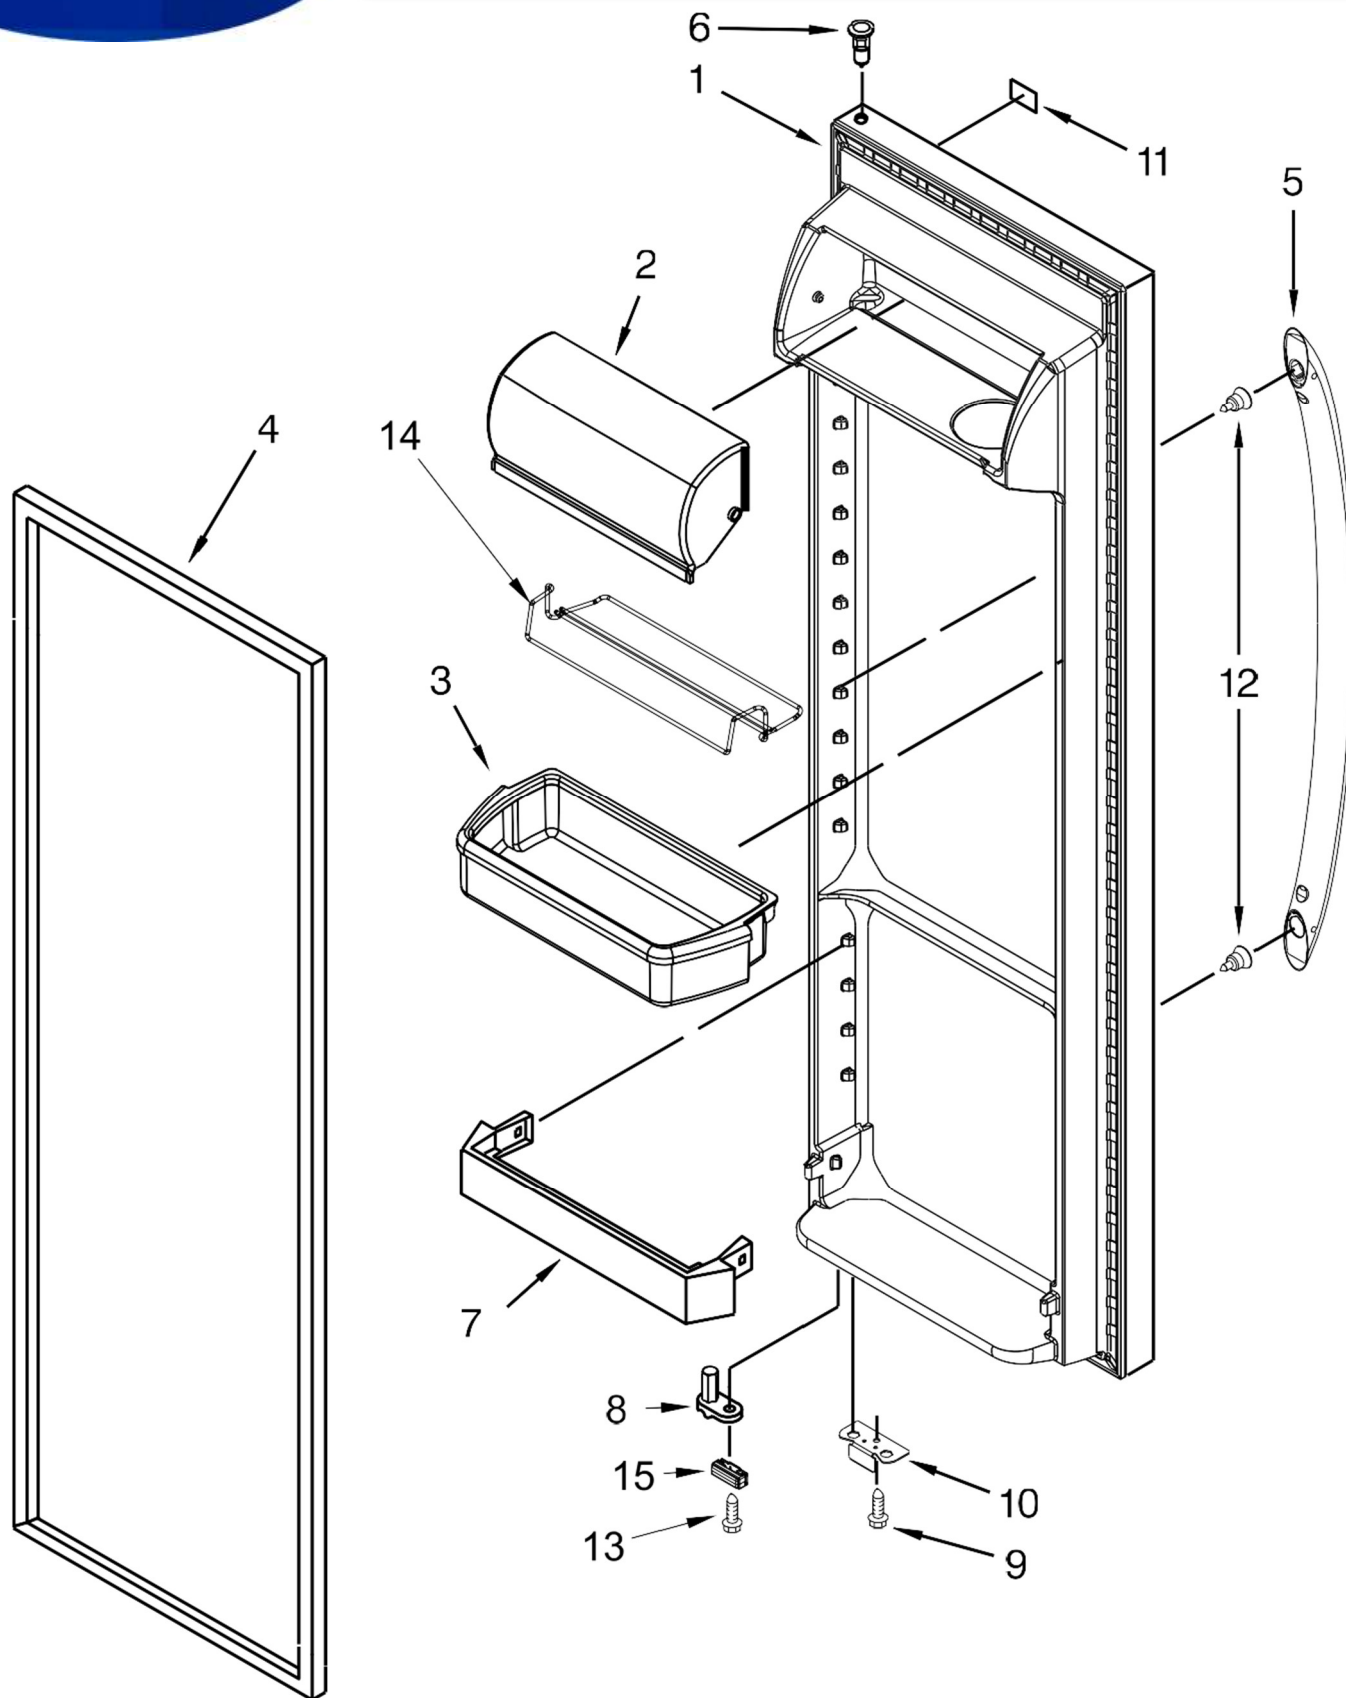

<u>Illus.</u> <u>No.</u>	<u>Part No.</u>	<u>Description</u>
1	W11196076	Ice Container (Complete)
2	W10693542	Assembly, Latch
3	2220458	Coupling, Bottom
4	W10258544	Shaft, Drive
5	W10754509	Spring, Coupling
6	W10293212	Assembly, Mounting Plate
7	2198628	Seal
8	W10291905	Gasket
9	2212370	Washer
10	W11117906	Motor, Dispenser
11	W10903898	Cover, Container
12	W10691248	Plate, Switch
13	W10666871	Rocker, Switch
14	W11032814	Switch, Rocker Arm

<u>Illus.</u> <u>No.</u>	<u>Part No.</u>	<u>Description</u>
15	W10905506	Filler, EPS Icemaker Cover

<u>Illus.</u> <u>No.</u>	<u>Part No.</u>	<u>Description</u>
16	W10646076	Assembly, Wire Jumper Switch
17	W10771442	Assembly, Motor Box
18	W10166854	Gasket
19	W10400435	Gasket, Foam
20	W11130444	Assembly, Ice Maker
21	2305382	Boot, Rubber