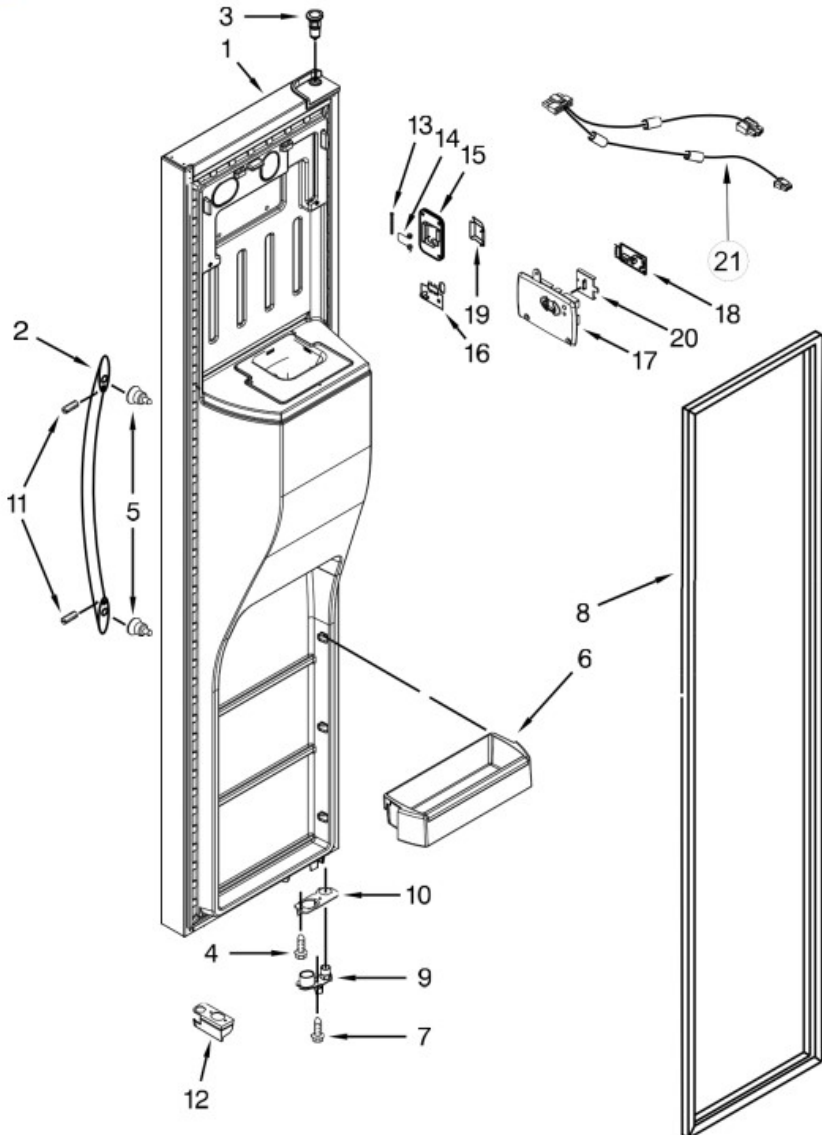

Distribuidor Autorizado

SurteRápido.com

Venta de Refacciones
Electrodomesticas

Refrigerador Whirlpool WD5720Z00

Whirlpool
SERVICE

FREEZER DOOR PARTS

Modelo: WD5720Z00

Distribuidor Autorizado

SurteRápido.com

Venta de Refacciones
Electrodomesticas

Refrigerador Whirlpool WD5720Z00

No. Ilus.	DESCRIPCIÓN	No. de Parte
1	Door, Freezer	LW11110273
2	Handle	W11045530
3	Thimble, Top	2200086
4	Screw	----
5	Screw	----
6	Bin, Door	W11091189
7	Screw	----
8	Gasket, Door	W10911389
9	Closer, Upper Cam Door	W10900532
10	Bracket, Door Stop	W10900531
11	Set Screw	----
12	Cover, Door Stop	N/A
13	Pin, Door	2198634
14	Spring, Door	2198635
15	Cover, Emitter	N/A
16	Board, Emitter Circuit	N/A
17	Cover, Receiver	N/A
18	Board, Receiver Circuit	N/A
19	Door, Emitter	N/A
20	Slide, Icemaker Shut Off	N/A
21	Harness, Emitter and Receiver	W11024890