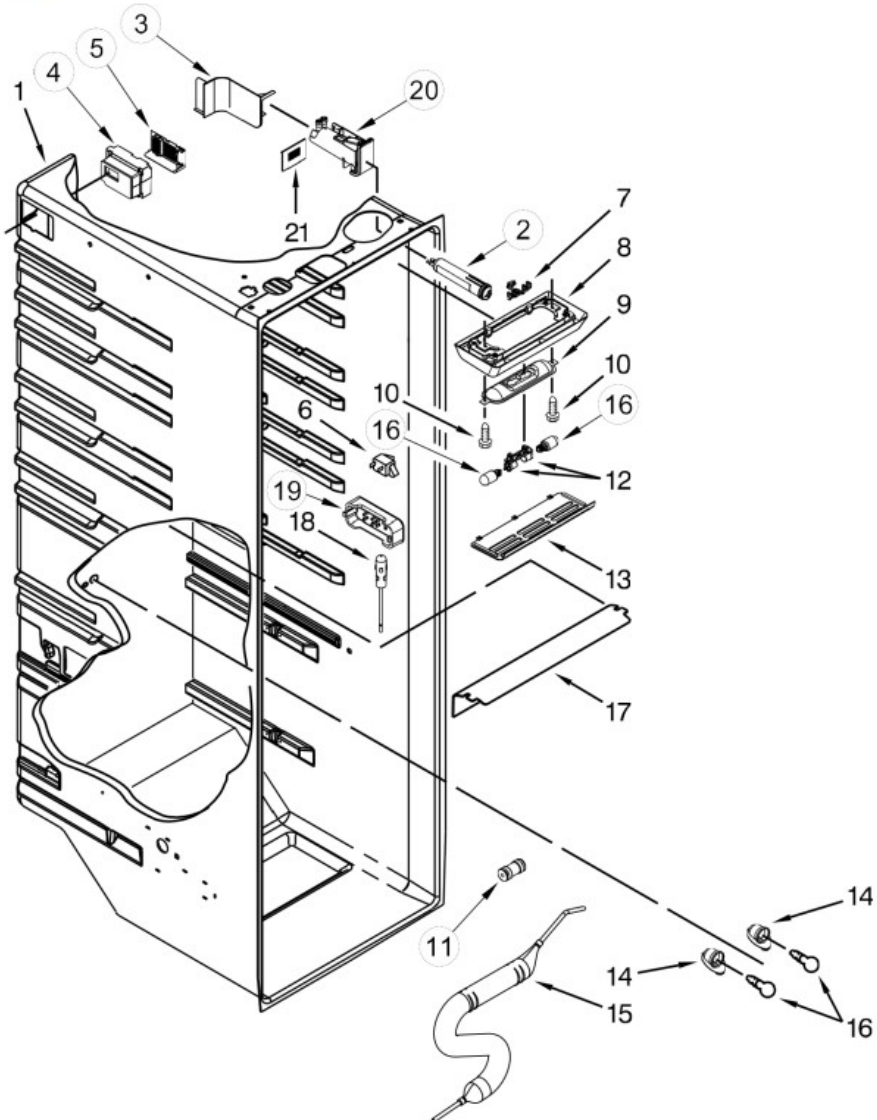

Distribuidor Autorizado

SurteRápido.com

Venta de Refacciones
Electrodomesticas

Refrigerador Whirlpool WD5720Z00

Whirlpool
SERVICE

REFRIGERATOR LINER PARTS

Modelo: WD5720Z00

Distribuidor Autorizado

SurteRápido.com

Venta de Refacciones
Electrodomesticas

Refrigerador Whirlpool WD5720Z00

No. Ilus.	DESCRIPCIÓN	No. de Parte
1	Liner	No serviceable
2	Filter, Water	W10790813
3	Cover, Water Filter	N/A
4	Assembly, Air Diffuser	W10902070
5	Cover, Air Diffuser	W11048607
6	Switch, Light	W10656772
7	Assembly, Top Light Wire	N/A
8	Trim, Light	N/A
9	Shield, Heat	W10166130
10	Screw	----
11	Connector, Water Tube	W10271541
12	Socket, Light	W10134764
13	Lens, Top Light	2212340
14	Socket, Light	2155597
15	Reservoir	W11175845
16	Lamp, LED	W11125625
17	Lens, Light	W10900030
18	Thermistor	W10384183
19	Cover, Thermistor	W10425252
20	Housing, Water Filter	W11030555
21	Cover, Air Filter	N/A