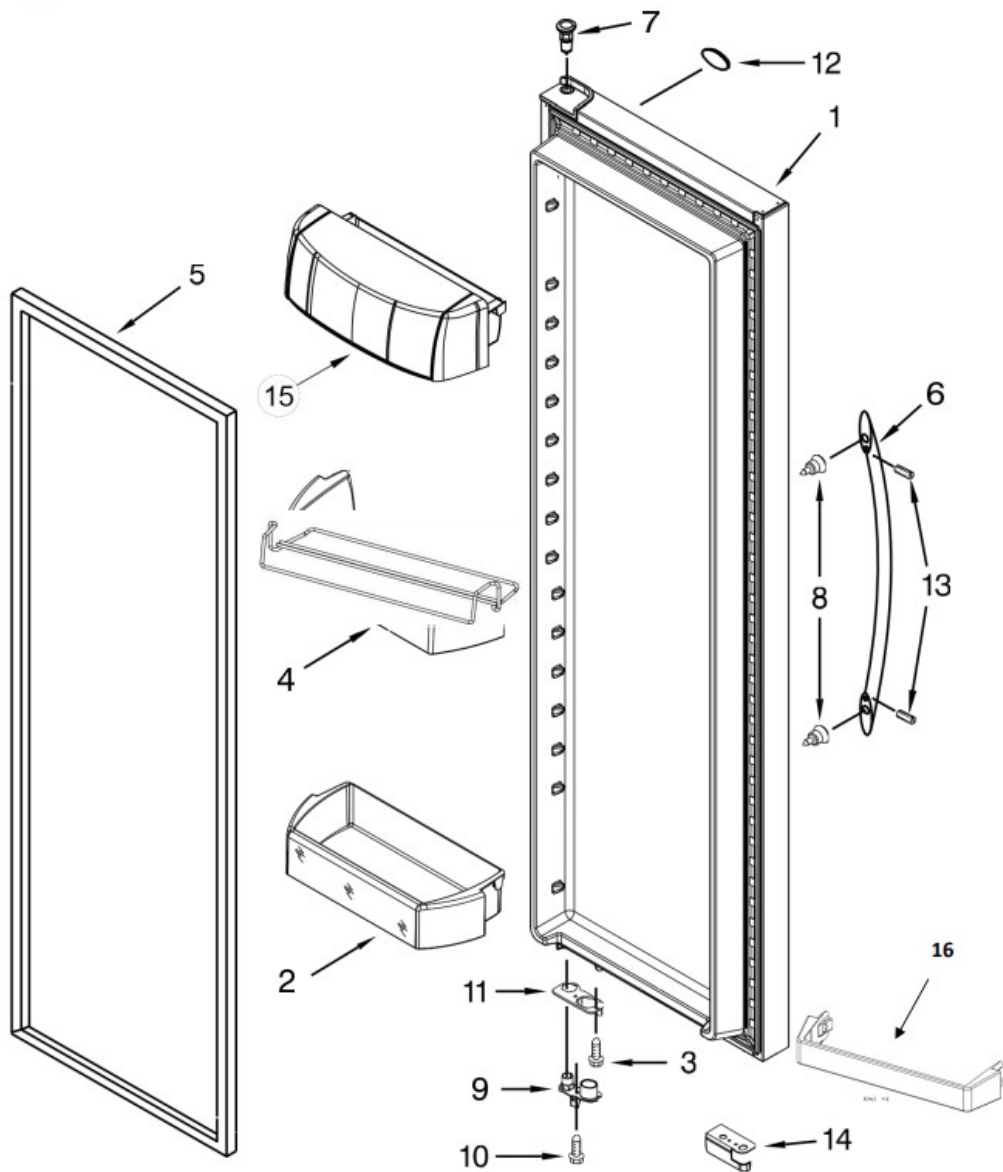

Distribuidor Autorizado

SurteRápido.com

Venta de Refacciones
Electrodomesticas

Refrigerador Whirlpool WD5720Z00

Whirlpool®
SERVICE

REFRIGERATOR DOOR PARTS

Modelo: WD5720Z00

Distribuidor Autorizado

SurteRápido.com

Venta de Refacciones
Electrodomesticas

Refrigerador Whirlpool WD5720Z00

No. Ilus.	DESCRIPCIÓN	No. de Parte
1	Door, Refrigerator	LW11110269
2	Bin, Gallon Door	W10900538
3	Screw	----
4	Can Rack	W11034218
5	Gasket, Door	W10912081
6	Handle	W11045530
7	Thimble, Top	2200087
8	Screw	----
9	Closer, Upper Cam Door	W10900464
10	Screw	----
11	Bracket, Door Stop	W10900463
12	Nameplate	W10884773
13	Screw	----
14	Cover, Door Stop	W10789147
15	Assembly, Utility Compartment Integrated TRIM , RC	2256101
16	Integrated Trim, RC	2309941