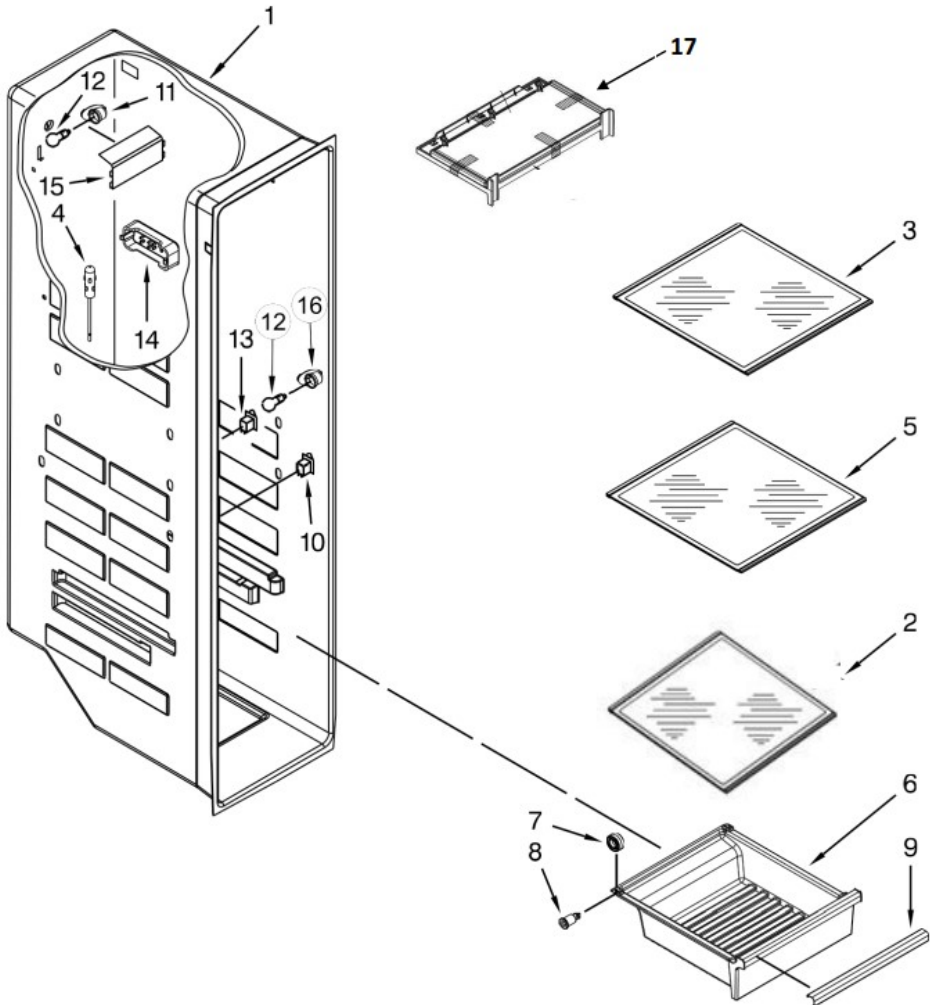

Distribuidor Autorizado

SurteRápido.com

Venta de Refacciones
Electrodomesticas

Refrigerador Whirlpool WD5720Z00

Whirlpool
SERVICE

FREEZER LINER PARTS

Modelo: WD5720Z00

Distribuidor Autorizado

SurteRápido.com

Venta de Refacciones
Electrodomesticas

Refrigerador Whirlpool WD5720Z00

No. Ilus.	DESCRIPCIÓN	No. de Parte
1	Liner	No serviceable
2	Assembly, Cover	W11048564
3	Shelf, Glass Upper	W11048563
4	Thermistor	W10316760
5	Shelf, Glass Lower	W11048562
6	Pan, Freezer	2309757
7	Roller	N/A
8	Axle, Roller	N/A
9	Trim, Handle	N/A
10	Switch, Rocker Arm	W10656772
11	Socket, Light	W10134764
12	Lamp, LED	W11125625
13	Switch, Rocker Arm	W10656772
14	Cover, Thermistor	N/A
15	Lens	2212340
16	Socket, Light	W10134764
17	Pizza Pocket Asyy	W11183656