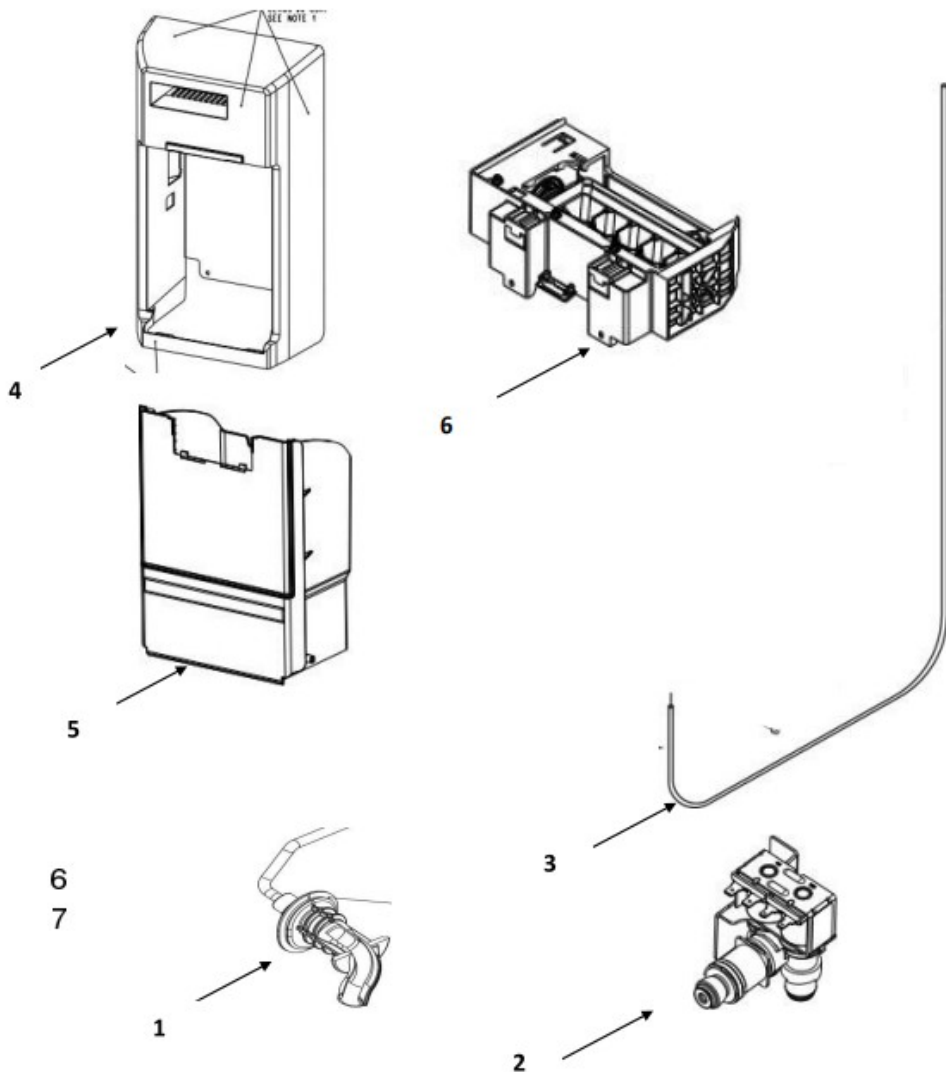

Distribuidor Autorizado

SurteRápido.com

Venta de Refacciones
Electrodomesticas

Refrigerador Whirlpool WD5720Z00

ICE MAKER PARTS

Modelo: WD5720Z00

Distribuidor Autorizado

SurteRápido.com

Venta de Refacciones
Electrodomesticas

Refrigerador Whirlpool WD5720Z00

No. Ilus.	DESCRIPCIÓN	No. de Parte
1	Tube, Water	W10691732
2	Assembly, Water Valve	W10179146
3	Assembly, Fill Tube	W10898376
4	Cover, IM	W10903898
5	Container, IM	W11196076
6	Complete Icemaker Assembly	W10798411