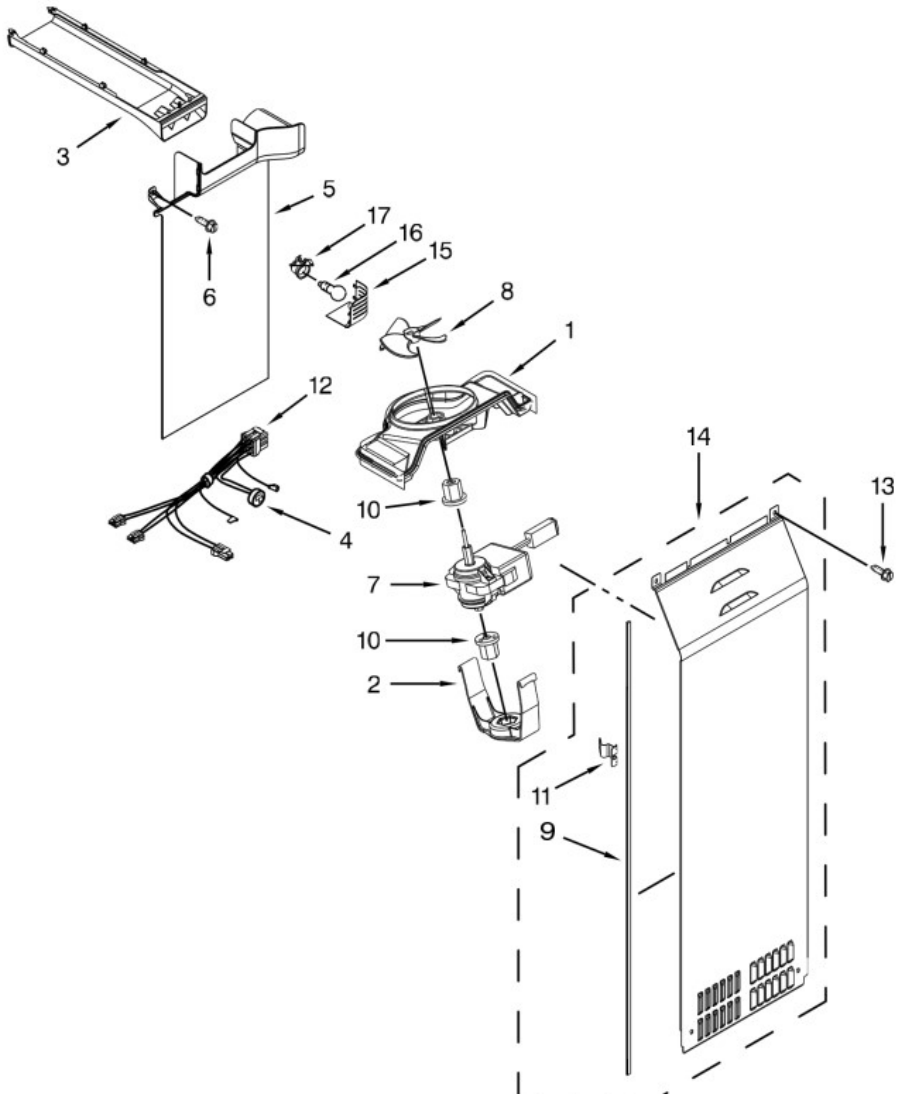

Distribuidor Autorizado

SurteRápido.com

Venta de Refacciones
Electrodomesticas

Refrigerador Whirlpool WD5720Z00

Whirlpool
SERVICE

AIR FLOW PARTS Modelo: WD5720Z00

Distribuidor Autorizado

SurteRápido.com

Venta de Refacciones
Electrodomesticas

Refrigerador Whirlpool WD5720Z00

No. Ilus.	DESCRIPCIÓN	No. de Parte
1	Fan Scroll	2182120
2	Retainer, Fan Motor	W10188846
3	Duct, Upper Air	W11084314
4	Bi-Metal, Defrost	W10260437
5	Duct, Freezer Air	W11084384
6	Screw	----
7	Motor, Fan	2315549
8	Blade, Fan	2169142
9	Gasket, Evaporator Cover	2304241
10	Grommet, Motor	2176759
11	Clip, Evaporator Cover	W10369602
12	Assy Evaporator Fan Wire	W10911770
13	Screw	----
14	Cover, Evaporator	W10505307
15	Cover, Light	2212340
16	Lamp, LED	W11125625
17	Socket, Light	W10134764