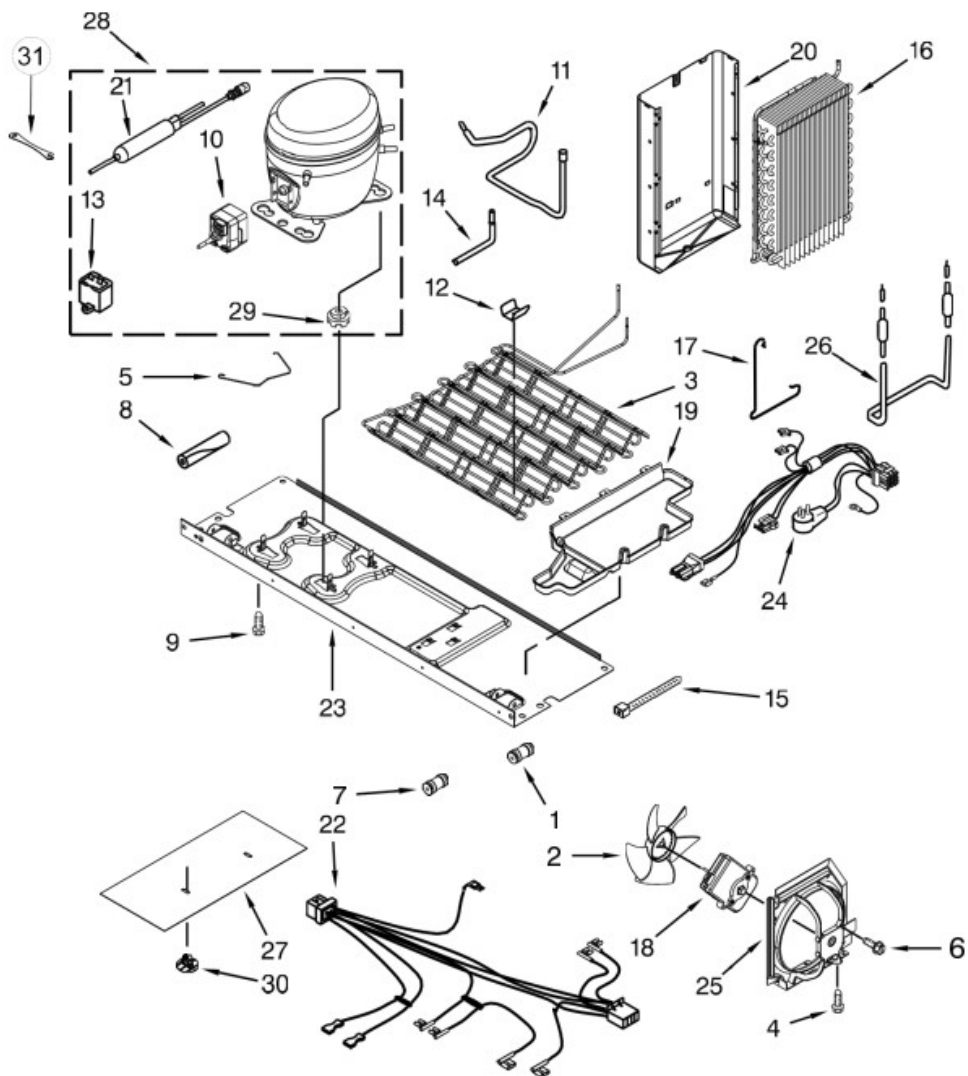

Distribuidor Autorizado

SurteRápido.com

Venta de Refacciones
Electrodomesticas

Refrigerador Whirlpool WD5720Z00

Whirlpool
SERVICE

UNIT PARTS Modelo: WD5720Z00

Distribuidor Autorizado

SurteRápido.com

Venta de Refacciones
Electrodomesticas

Refrigerador Whirlpool WD5720Z00

No. Ilus.	DESCRIPCIÓN	No. de Parte
1	Connector, Union	W10271541
2	Blade, Fan	2225834
3	Condenser	W10904626
5	Strap, Bale	2212996
7	Connector, Water	W10277958
8	Sleeve	W10303521
9	Bolt	W10142287
10	Device, Combination Start	W10197428
11	Tube, Suction	W10745337
12	Clip, Condenser	2311725
13	Capacitor	W10350564
14	Tube, Process	2325479
16	Evaporator	2188823
17	Clip, Defrost Heater	2161324
18	Motor, Condenser Fan	W10522629
19	Tray, Evaporator	W10897557
20	Shield, Heat	W10194475
21	Drier	W10771114
22	Assembly, Unit Wire	W11126974
23	Basepan	W10277704
24	Cord, Power	W11126974
25	Baffle, Air	2181929
26	Heater, Defrost	2188175
27	Cover, Condenser (Bottom)	W10278140
28	Compressor	W11121386
29	Grommet	W10836504
30	Clip, Bottom Cover	W10815861
31	Strap, Compressor	2212996