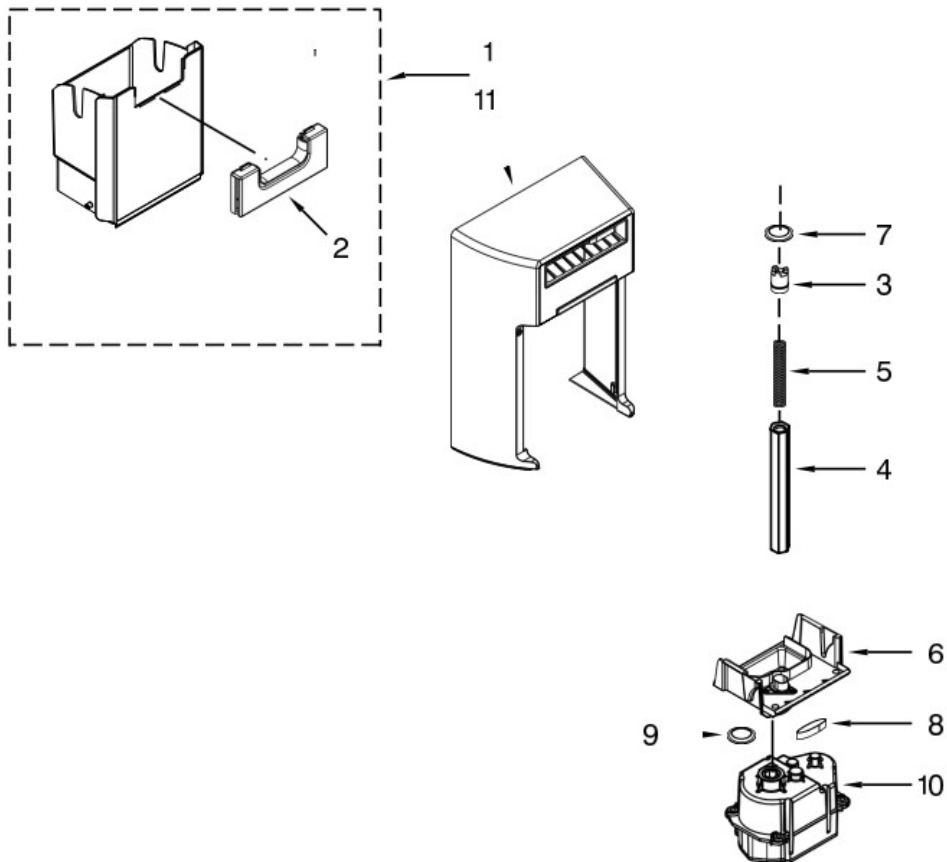

Distribuidor Autorizado

SurteRápido.com

Venta de Refacciones
Electrodomesticas

Refrigerador Whirlpool WD5720Z00

Whirlpool
SERVICE

MOTOR AND ICE CONTAINER PARTS

Modelo: WD5720Z00

Distribuidor Autorizado

SurteRápido.com

Venta de Refacciones
Electrodomesticas

Refrigerador Whirlpool WD5720Z00

No. Ilus.	DESCRIPCIÓN	No. de Parte
1	Ice Container (Complete)	W11196076
2	Assembly, Latch	W10693542
3	Coupling, Bottom	2220458
4	Shaft, Drive	W10258544
5	Spring, Coupling	W10754509
6	Assembly, Mounting Plate	W10293212
7	Seal	2198628
8	Gasket	W10291905
9	Washer	2212370
10	Motor, Dispenser	W11117906
11	Cover, Container	W10904628