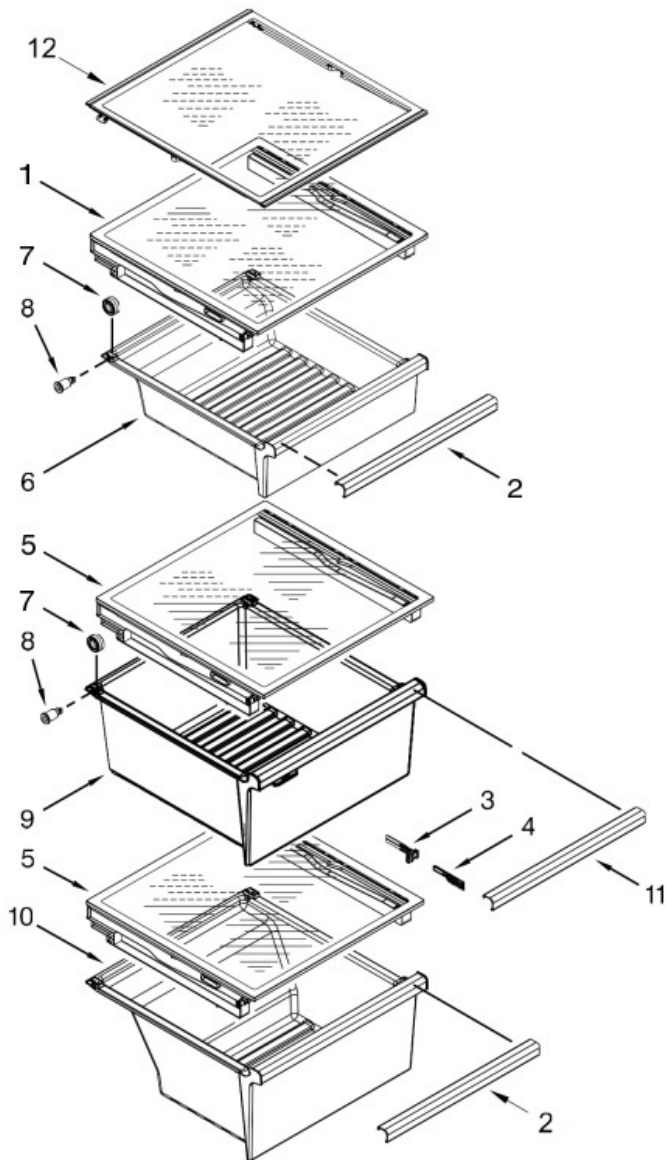

Distribuidor Autorizado

SurteRápido.com

Venta de Refacciones
Electrodomesticas

Refrigerador Whirlpool WD5720Z00

Whirlpool®
SERVICE

REFRIGERATOR SHELF PARTS

Modelo: WD5720Z00

Distribuidor Autorizado

SurteRápido.com

Venta de Refacciones
Electrodomesticas

Refrigerador Whirlpool WD5720Z00

No. Ilus.	DESCRIPCIÓN	No. de Parte
1	Shelf, Snack Pan	W11041180
2	Trim, Handle	W11046496
3	Slide, Humidity	W10532732
4	Housing, Humidity	W10532706
5	Assembly, Cover	W11135529
6	Pan, Snack	W11046493
7	Roller	N/A
8	Axle, Roller	N/A
9	Pan, Crisper	W11046494
10	Pan, Meat	W11046495
11	Trim, Handle	W11180284
12	Assembly, Shelf	W11034119