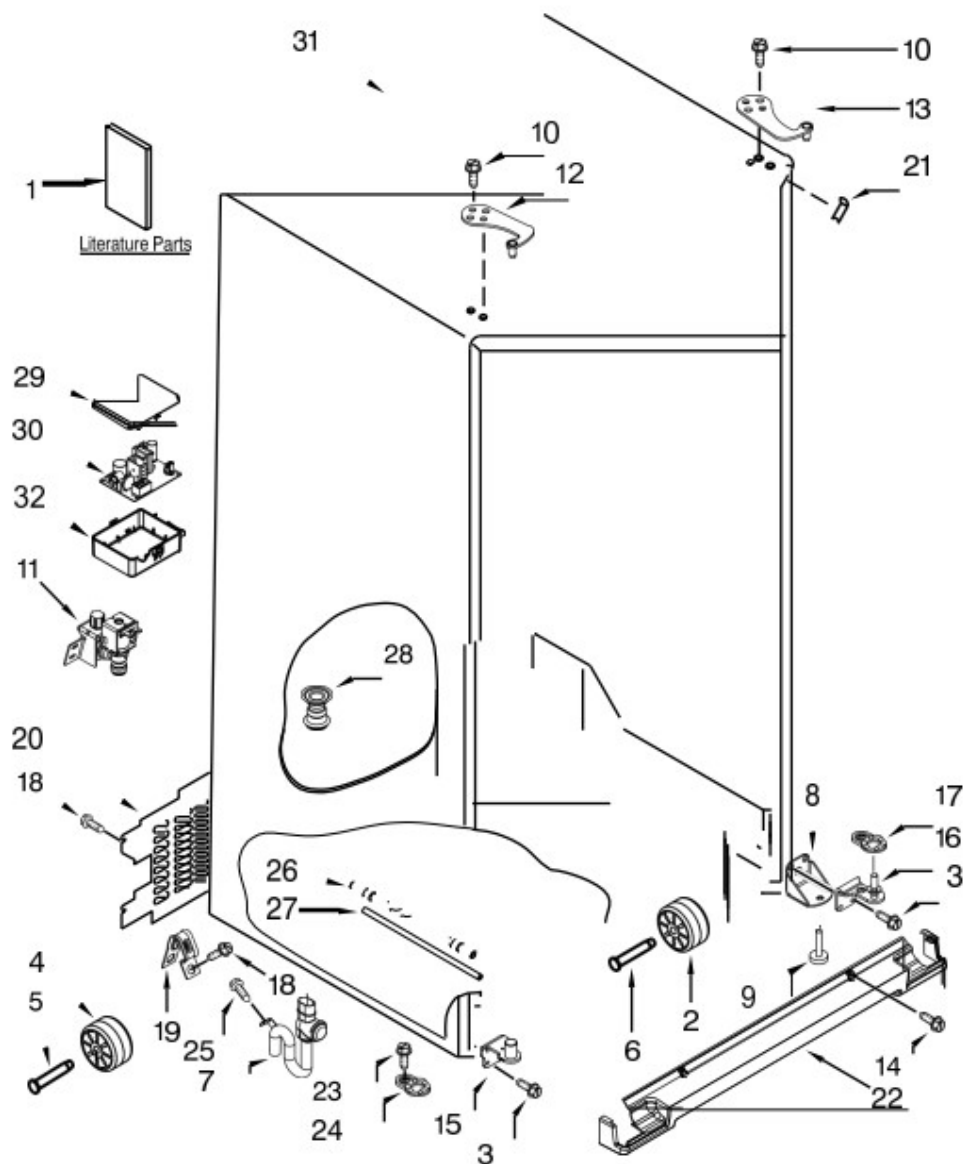

Distribuidor Autorizado

SurteRápido.com

Venta de Refacciones
Electrodomesticas

Whirlpool
SERVICE

Refrigerador Whirlpool WD5720Z00

CABINET PARTS

Modelo: WD5720Z00

Distribuidor Autorizado

SurteRápido.com

Venta de Refacciones
Electrodomesticas

Refrigerador Whirlpool WD5720Z00

No. Ilus.	DESCRIPCIÓN	No. de Parte
2	Roller	2150304
4	Roller	2150304
5	Axle, Roller	2262072
6	Rivet, Roller	2152958
7	Tube, Drain	W10153550
8	Bracket, Foot	W10305178
9	Brake, Roller	N/A
11	Valve, Inlet	W10179146
12	Hinge, Top (Freezer)	W10900869
13	Hinge, Top (Refrigerator)	W10900868
14	Screw	----
15	Hinge, Bottom (Freezer)	W11093938
16	Hinge, Bottom (Refrigerator)	W11097327
17	Closer, Door (Refrigerator)	W10905504
18	Screw	----
19	Clamp, Power Cord	W10303628
20	Cover, Unit	W10904634
21	Filler, Wrapper	W11189126
22	Grille	W10897568
24	Closer, Door (Freezer)	W11095731
26	Tube, Filter Inlet	W10900449
27	Tube, Filter Outlet	W10900447
28	Fitting, Drain	2304888
29	Lid, HV Box	W10897560
30	Control, Electronic	W11023172
31	Cabinet	No serviceable
32	Box, Control	W10334855