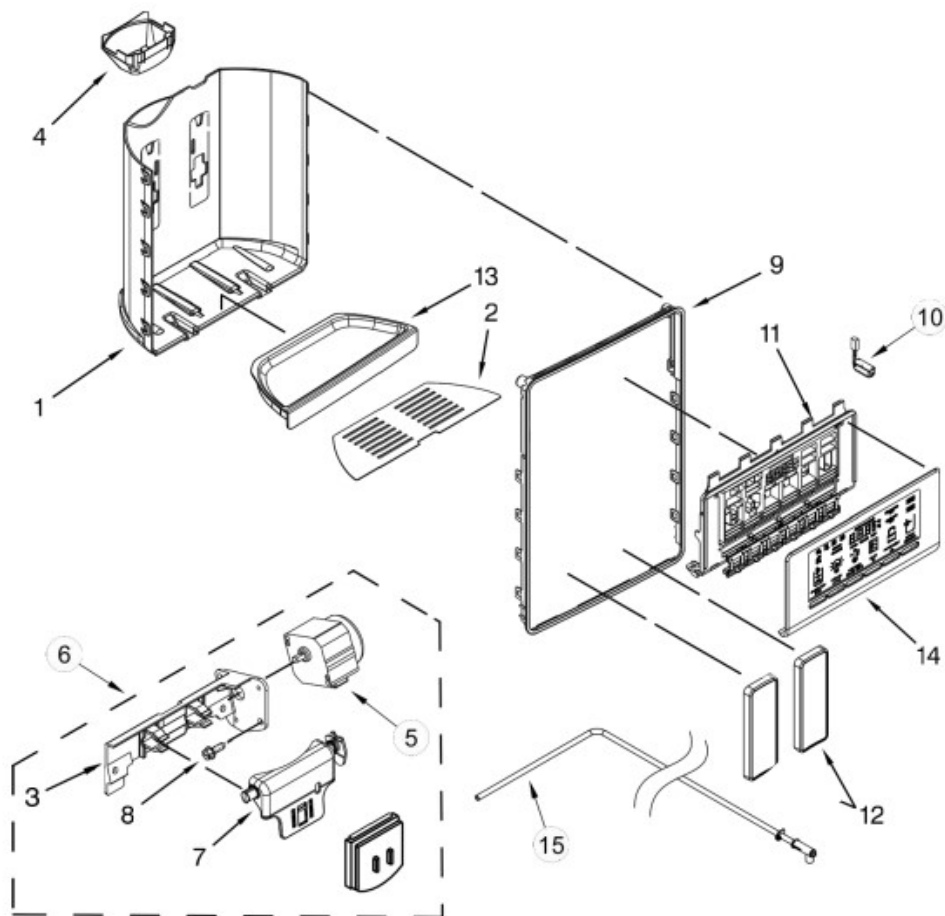

Distribuidor Autorizado

SurteRápido.com

Venta de Refacciones
Electrodomesticas

Refrigerador Whirlpool WD5720Z00

Whirlpool
SERVICE

DISPENSER PARTS

Modelo: WD5720Z00

Distribuidor Autorizado

SurteRápido.com

Venta de Refacciones
Electrodomesticas

Refrigerador Whirlpool WD5720Z00

No. Ilus.	DESCRIPCIÓN	No. de Parte
1	Housing, Dispenser	No serviceable
2	Grate, Drip Tray	N/A
3	Bracket, Ice Door	W11038907
4	Guide, Ice	N/A
5	Motor, Dispenser	N/A
6	Assembly, Separator	W11024793
7	Support, Ice Door	N/A
8	Screw	----
9	Ring, Trim	N/A
10	Assembly, LED	N/A
11	Assembly, User Interface	W11169239
12	Pad, Ice and Water	N/A
13	Tray, Drip	N/A
14	Cover, Front	W11169239
15	Assembly, Water Fitting	W10898317