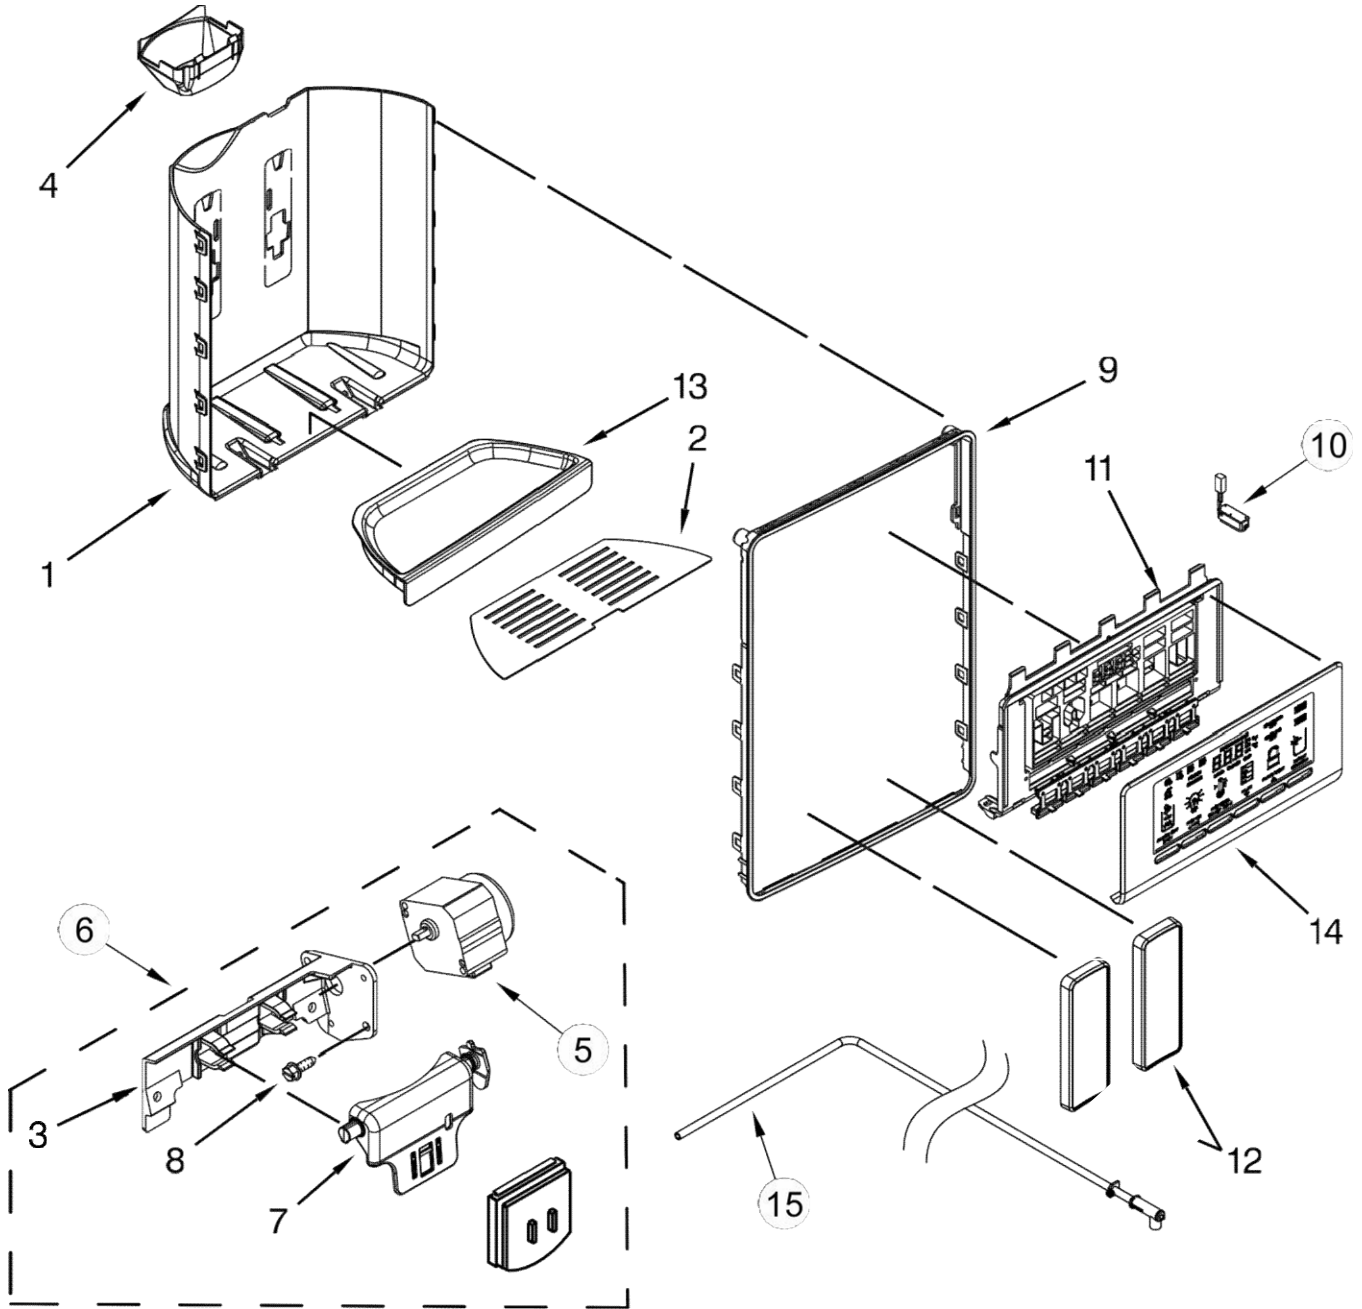

Distribuidor Autorizado

SurteRápido.com

Venta de Refacciones
Electrodomesticas

REFRIGERADOR WD5720Z02