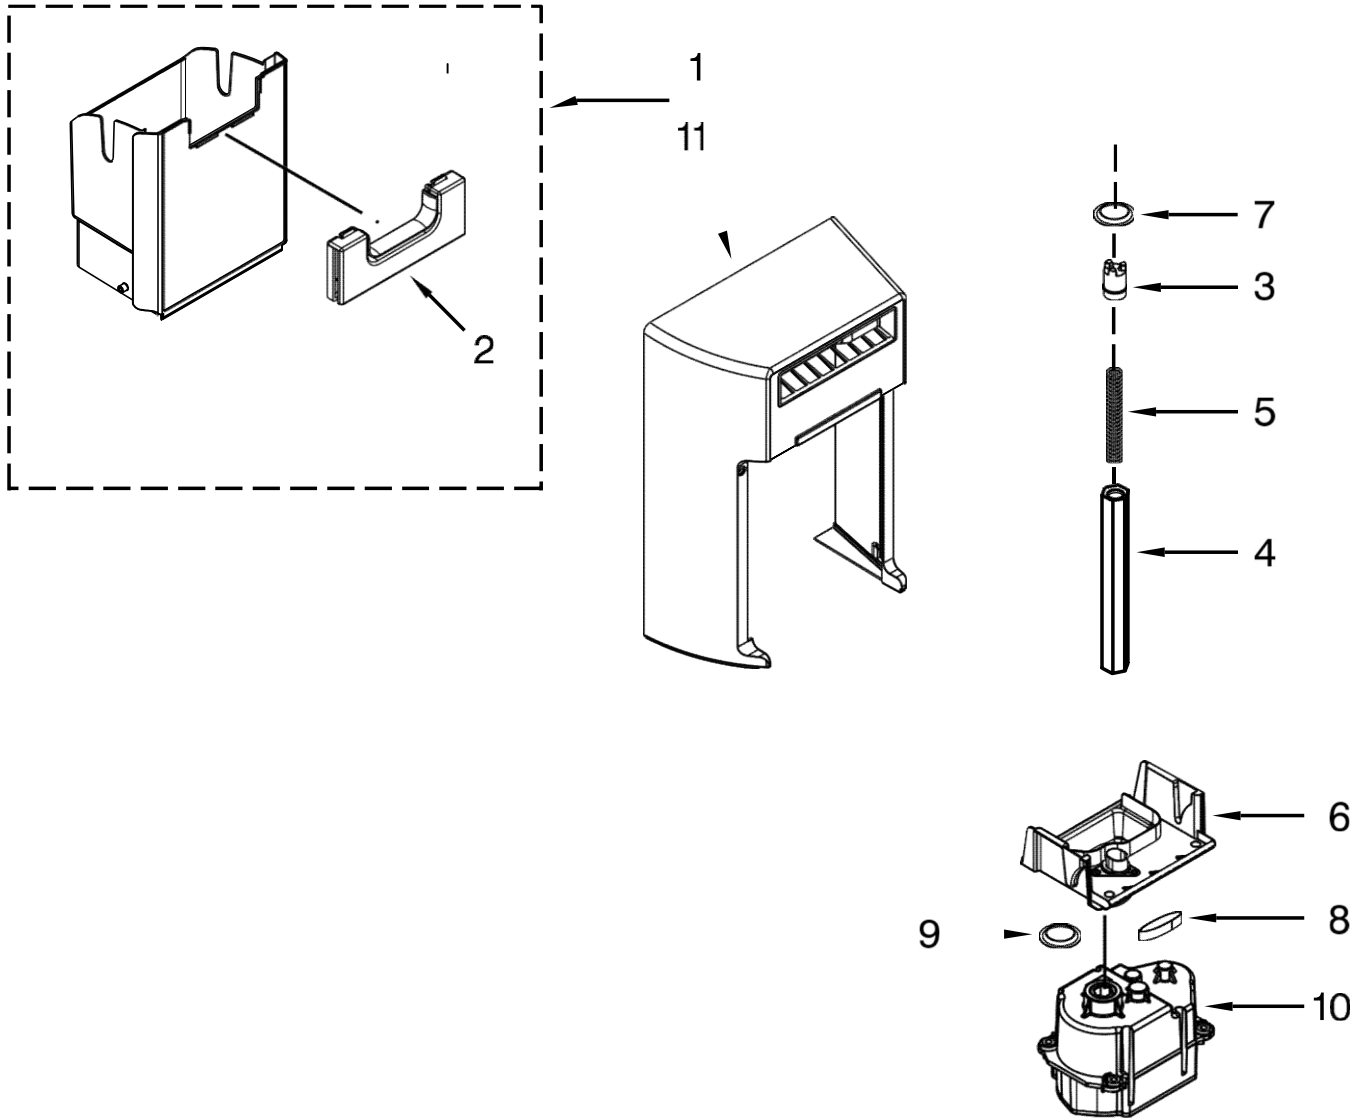

Distribuidor Autorizado

SurteRápido.com

Venta de Refacciones
Electrodomesticas

REFRIGERADOR WD5720Z02

Distribuidor Autorizado

SurteRápido.com

Venta de Refacciones
Electrodomesticas

REFRIGERADOR WD5720Z02

No. Ilustración	Descripción	Piezas	No. Parte
1	Ice Container (Complete)	1	W11196076
2	Assembly, Latch	1	W10693542
3	Coupling, Bottom	1	2220458
4	Shaft, Drive	1	W10258544
5	Spring, Coupling	1	W10754509
6	Assembly, Mounting Plate	1	W10293212
7	Seal	1	2198628
8	Gasket	1	W10291905
9	Washer	1	2212370
10	Motor, Dispenser	1	W11117906
11	Cover, Container	1	W10904628