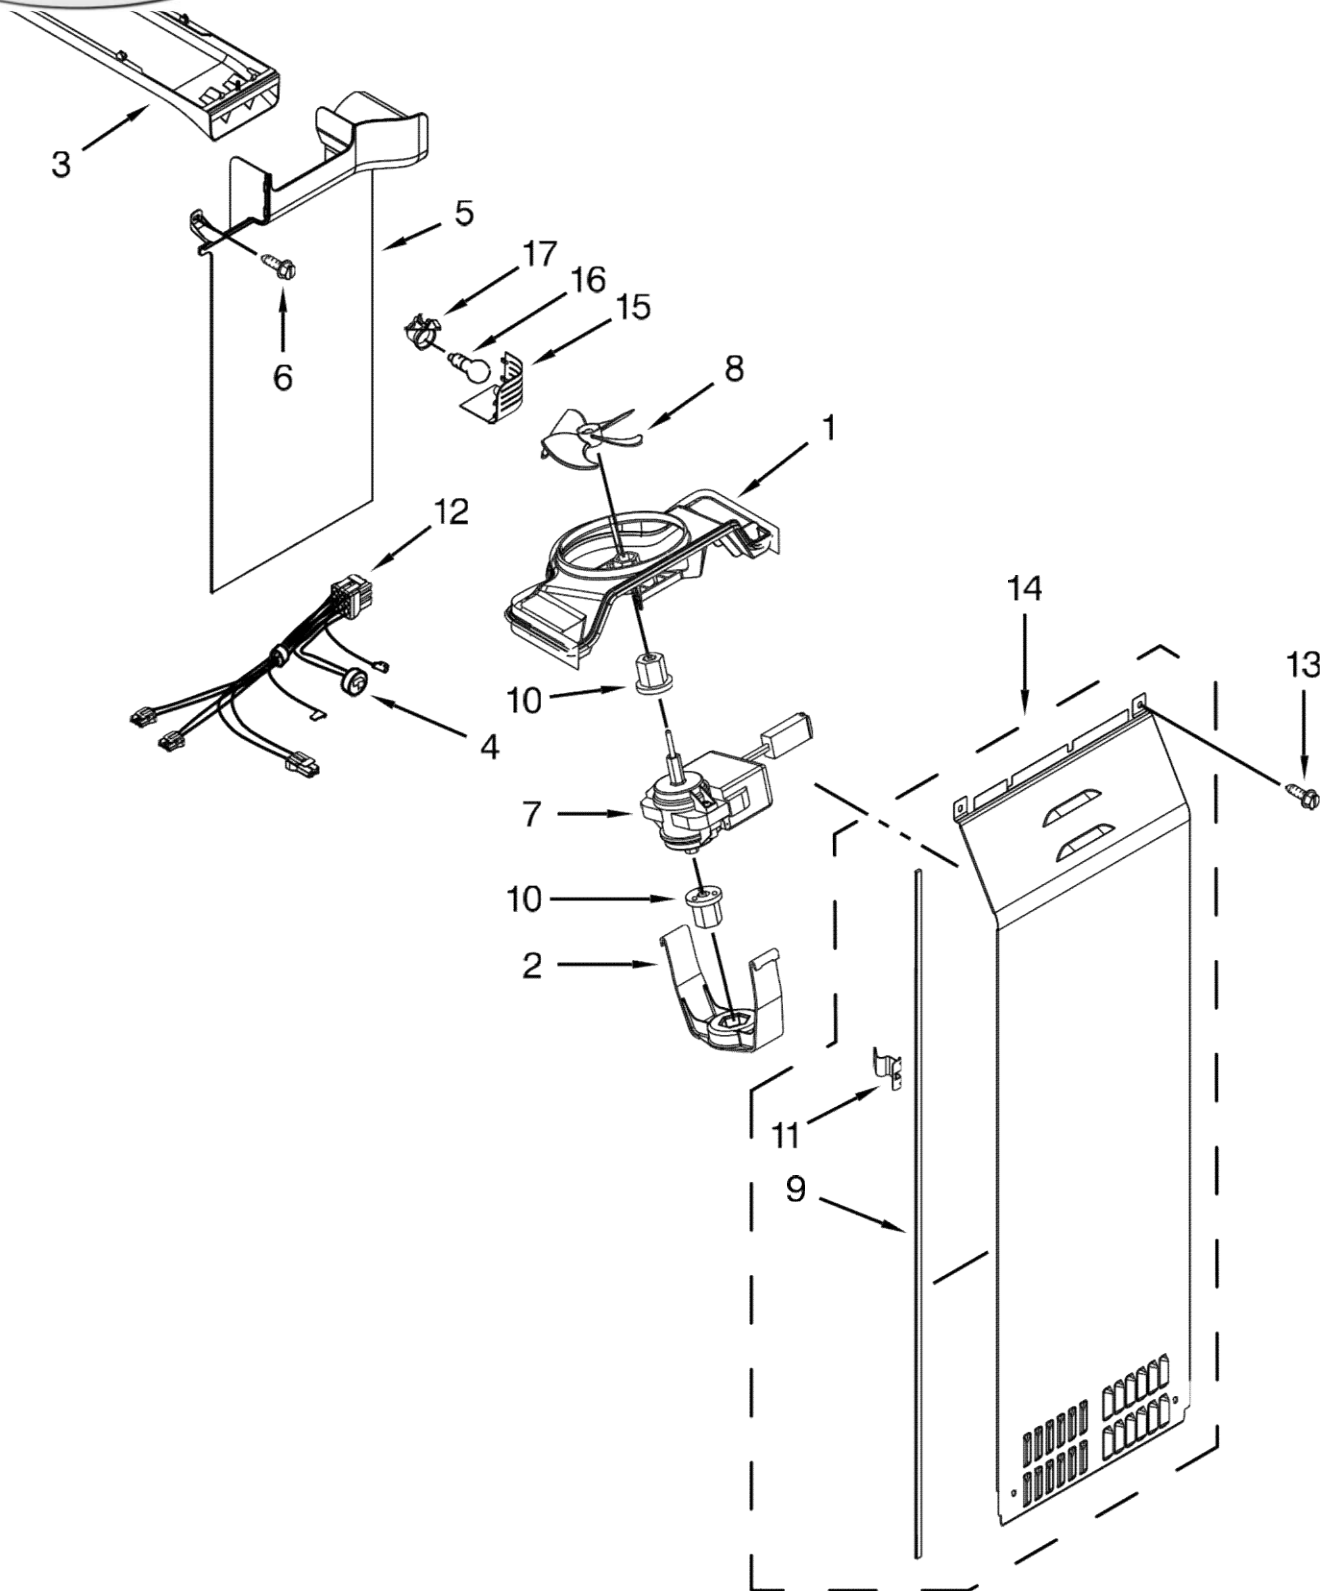

Distribuidor Autorizado

SurteRápido.com

Venta de Refacciones
Electrodomesticas

REFRIGERADOR WD5720Z02