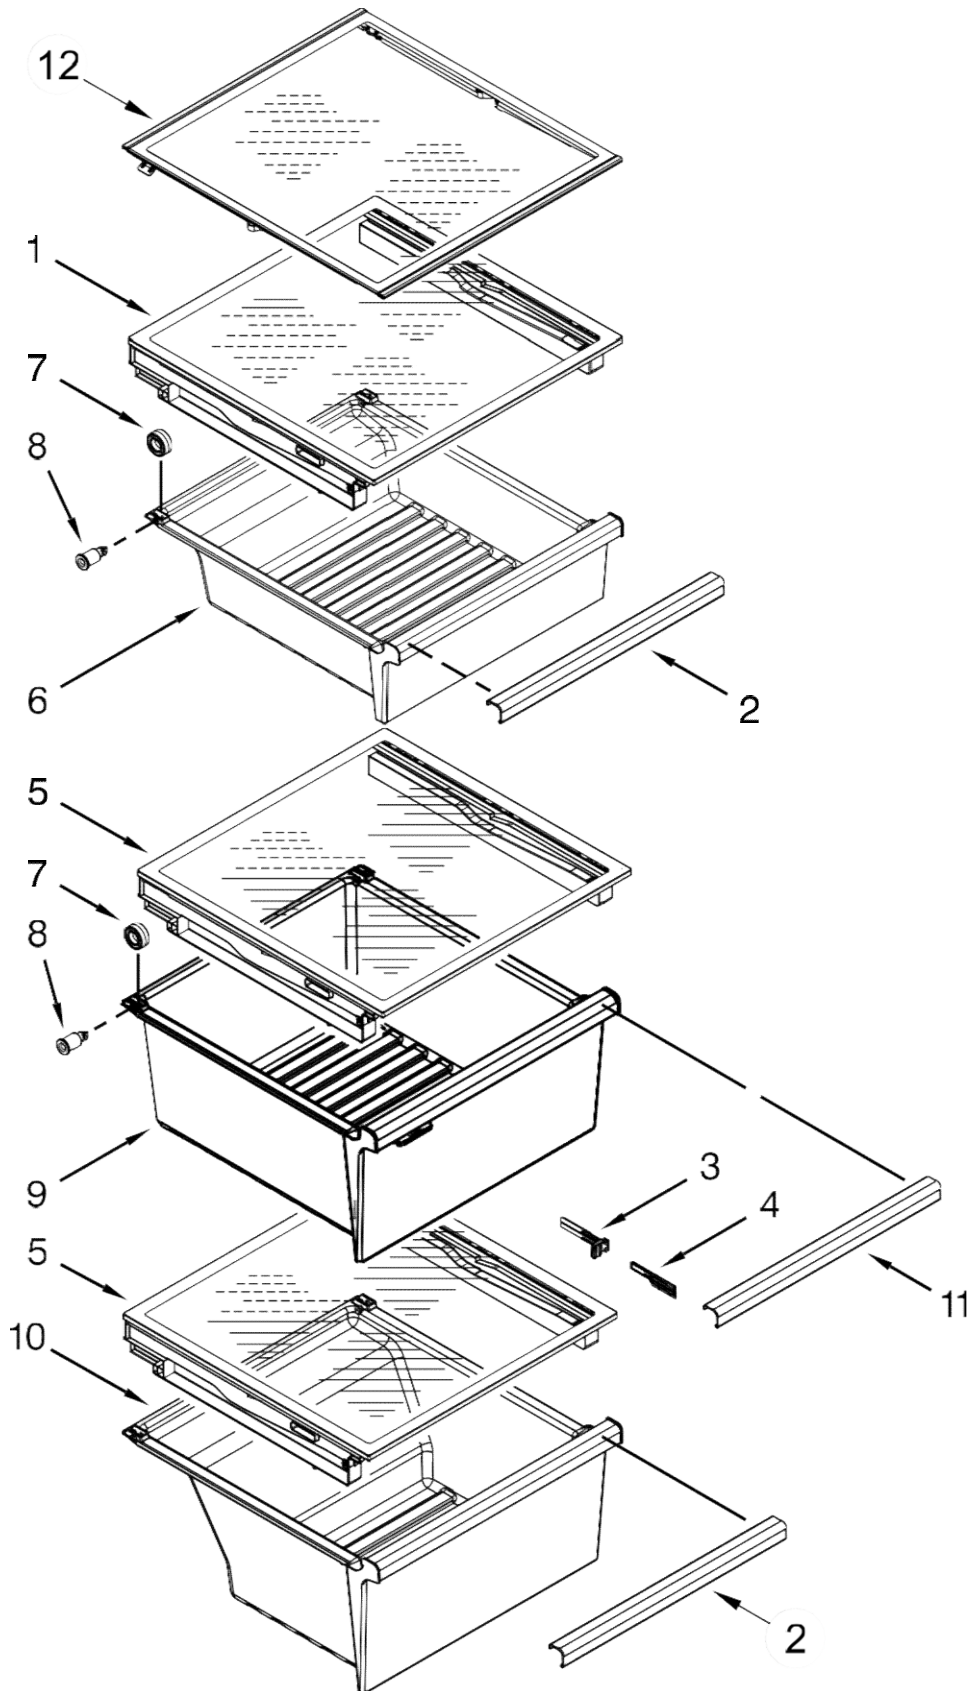

Distribuidor Autorizado

SurteRápido.com

Venta de Refacciones
Electrodomesticas

REFRIGERADOR WD5720Z02

Distribuidor Autorizado

SurteRápido.com

Venta de Refacciones
Electrodomesticas

REFRIGERADOR WD5720Z02

No. Ilustración	Descripción	Piezas	No. Parte
1	Shelf, Snack Pan	2	W11041180
2	TRIMS & GLASS ASSY BOTTOM FC 25 CHROM	1	W11454958
3	Slide, Humidity	1	W10532732
4	Housing, Humidity	1	W10532706
5	Assembly, Cover	2	W11135529
6	Pan, Snack	1	W11046493
7	Roller	2	N/A
8	Axle, Roller	1	N/A
9	Pan, Crisper	1	W11046494
10	Pan, Meat	1	W11046495
11	Trim, Handle	1	W11180284
12	Assembly, Shelf	1	W11034119