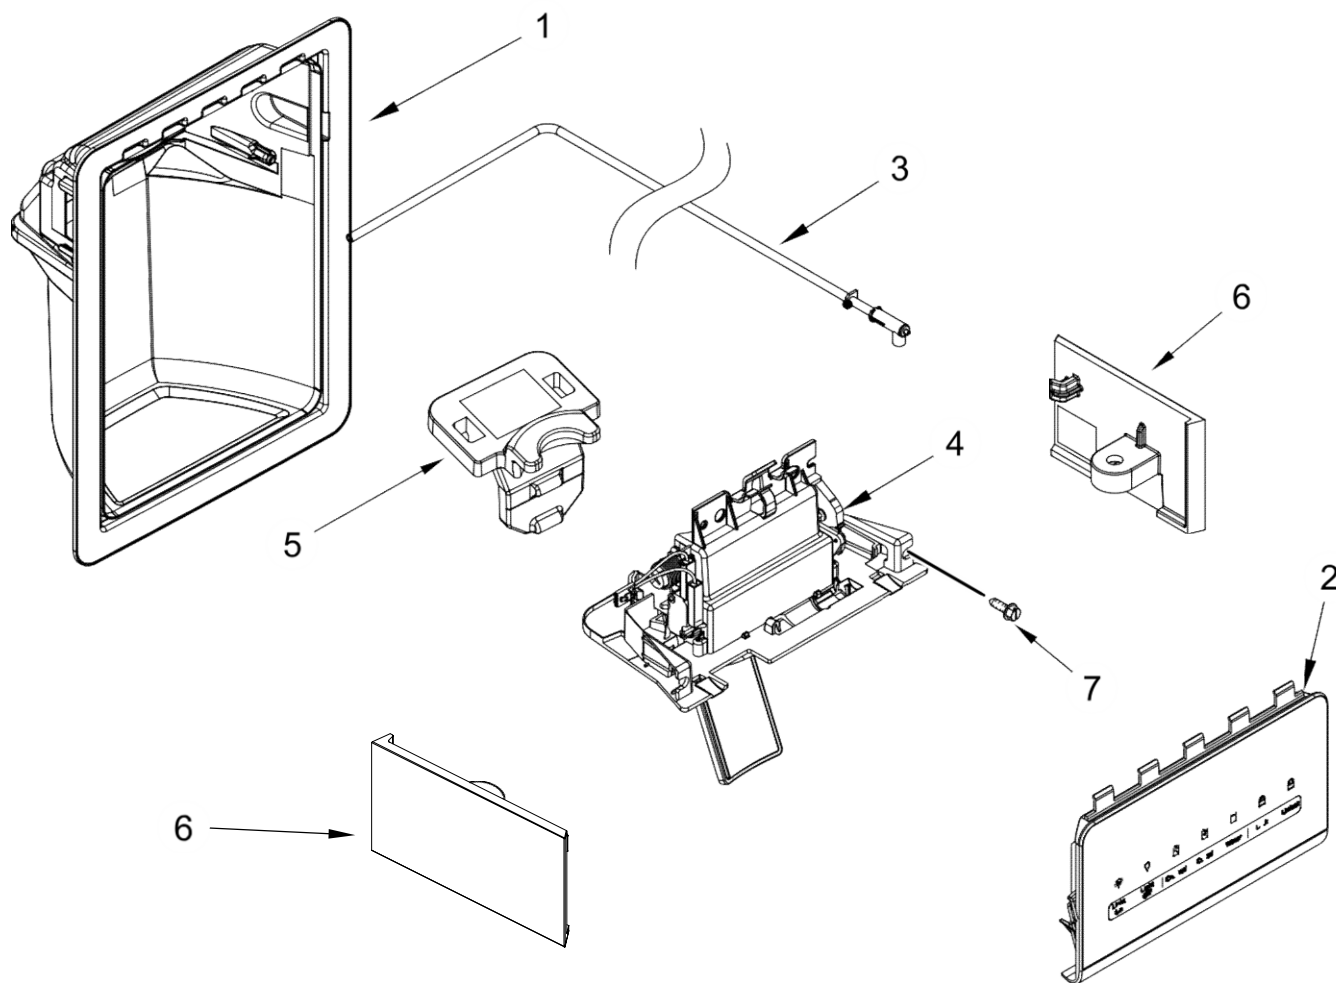

<u>Illus. No.</u>	<u>Part No.</u>	<u>Description</u>
1		Door, Freezer (Includes Door Gasket)
		ie
		k
	!8	Black Stainless
		Stainless

<u>Illus. No.</u>	<u>Part No.</u>	<u>Description</u>
2		Handle
	W11045527	White
	W11045528	Black
	W11045529	Black Stainless
	W11045530	Stainless
3	2200087	Thimble
4		Bracket, Door Stop
	W10900531	Black
5	W10296816	Screw

<u>Illus. No.</u>	<u>Part No.</u>	<u>Description</u>
6	W11091189	Trivet
7	W10296804	Screw
8		Gasket, Door
	W10911412	Beige
	W10911422	Black
	W10911389	Grey
9	W10900532	Thimble, Cam
10	W10170540	Screw
11	W11047371	Cover, Wire