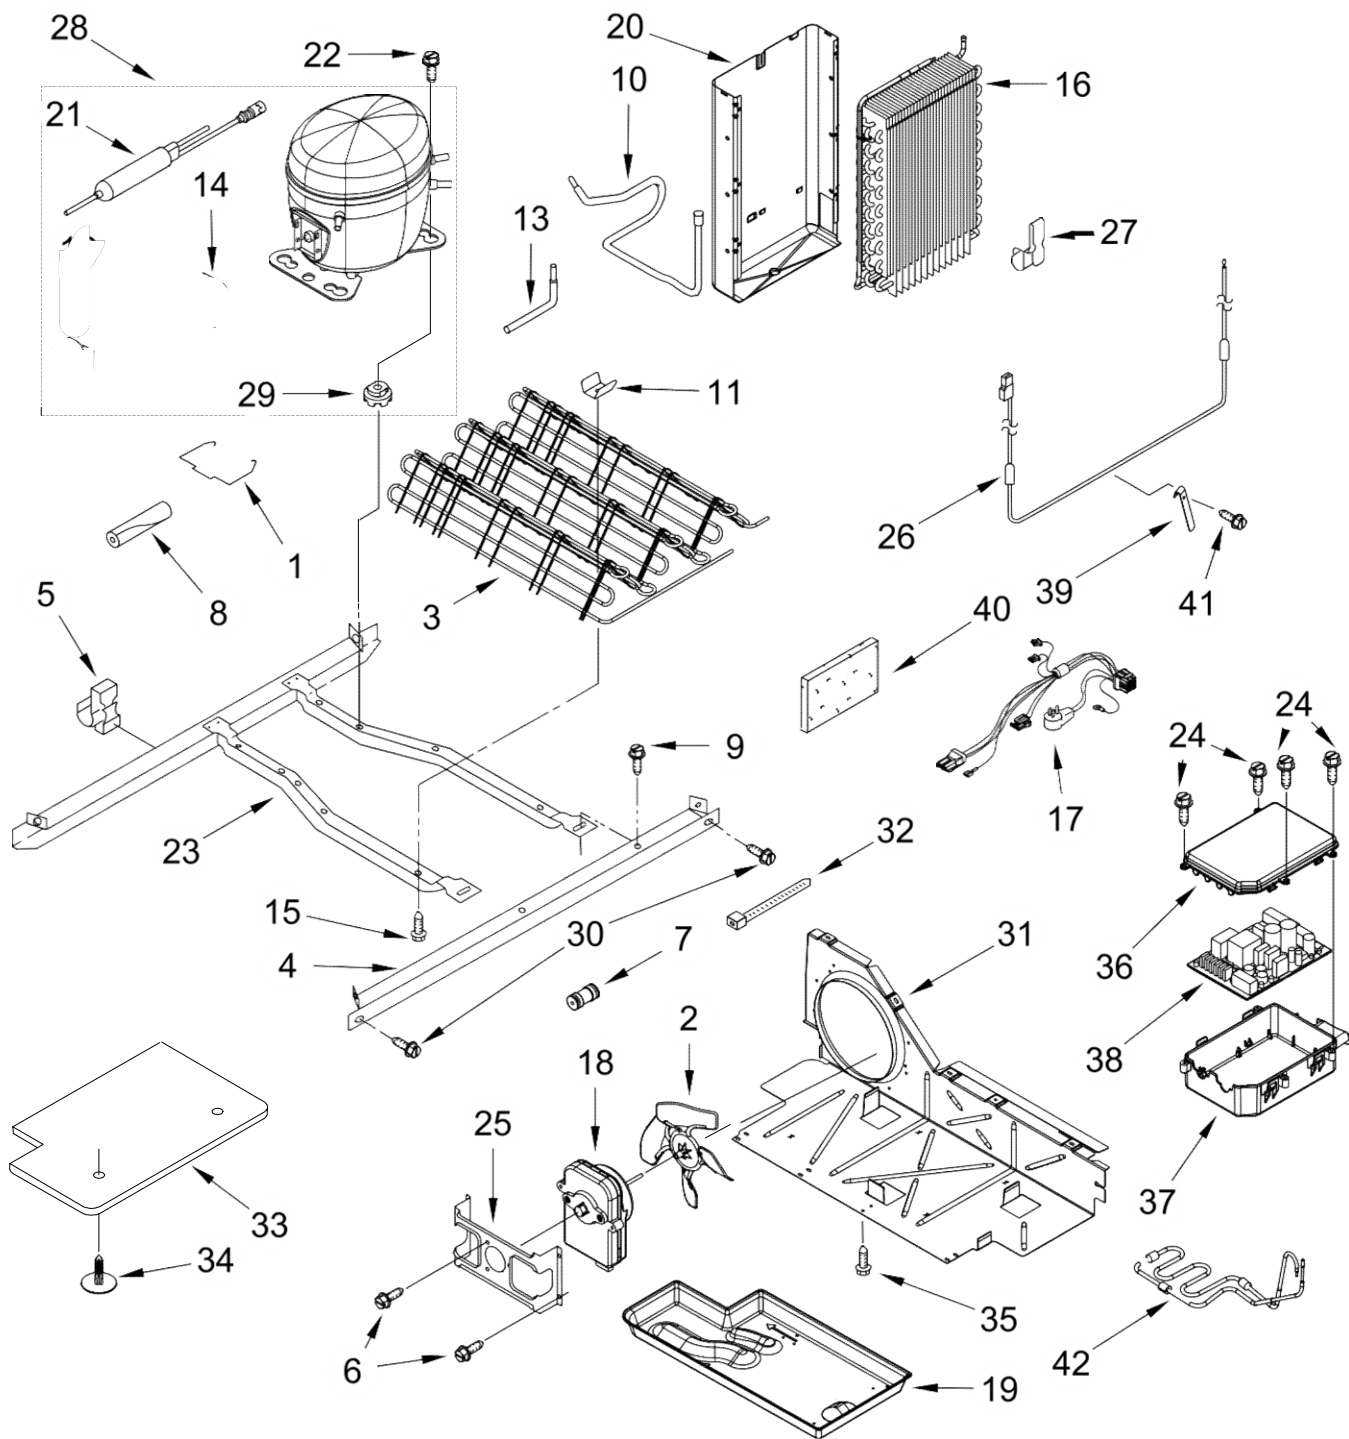

<u>Illus.</u> <u>No.</u>	<u>Part No.</u>	<u>Description</u>	<u>Illus.</u> <u>No.</u>	<u>Part No.</u>	<u>Description</u>	<u>Illus.</u> <u>No.</u>	<u>Part No.</u>	<u>Description</u>
1	2212996	Strap, Bale	21	W10771114	Drier	38	W11023172	Control, Electronic
2	2225834	Blade, Fan	22	489473	Screw	39	W10895163	Probe, Heat
3	W10904626	Assembly, Condenser	23	W10900446	Frame, Unit Mounting (Includes Unit Mounting Rail)	40	2169104	Insulation, Sound Deadening
4	W10900442	Rail, Unit Mounting				41	489478	Screw
5	2326941	Clip, Wire	24	8533859	Screw	42	W11189542	Assembly, Precooler Formed
6	8533993	Screw	25	2181929	Bracket, Fan Mounting			
7	W10277958	Connector, Water	26	2100475	Heater, Defrost			FOLLOWING PARTS NOT ILLUSTRATED
8	2161302	Sleeve	27	2161324	Clip, Defrost Heater			
9	489427	Screw						
10	W10745337	Tube, Suction	28		Compressor (1/2")		978025	Valve, Access (1/4")
11	2311725	Clip, Condenser					978026	Valve, Access (5/16")
12		or	29	W10836504	Grommet, Compressor		978027	Valve, Access (3/8")
13	2325479	Tube, Process					978029	Valve, Access (5/8")
14			30	489340	Bolt		978030	Valve, Access (3/4")
			31	W10897567	Baffle, Air		876764	Valve, Access (3/16")
15	8281232	Screw	32	2263990	Tie, Wire			REFRIGERANT CHARGE
16	2188823	Evaporator	33	W10897560	Assembly, Unit Cover (Bottom)			5.5 oz (R-134A)
17	W11218408	Assembly, Unit Wire	34	489396	Clip			
18	W10522629	Motor, Condenser Fan	35	489464	Screw			
19	W10897557	Tray, Evaporator	36	W10334855	Cover, Control			
20	W10194475	Assembly, Heat Shield and Drain Pan	37	2100476	Box, Control