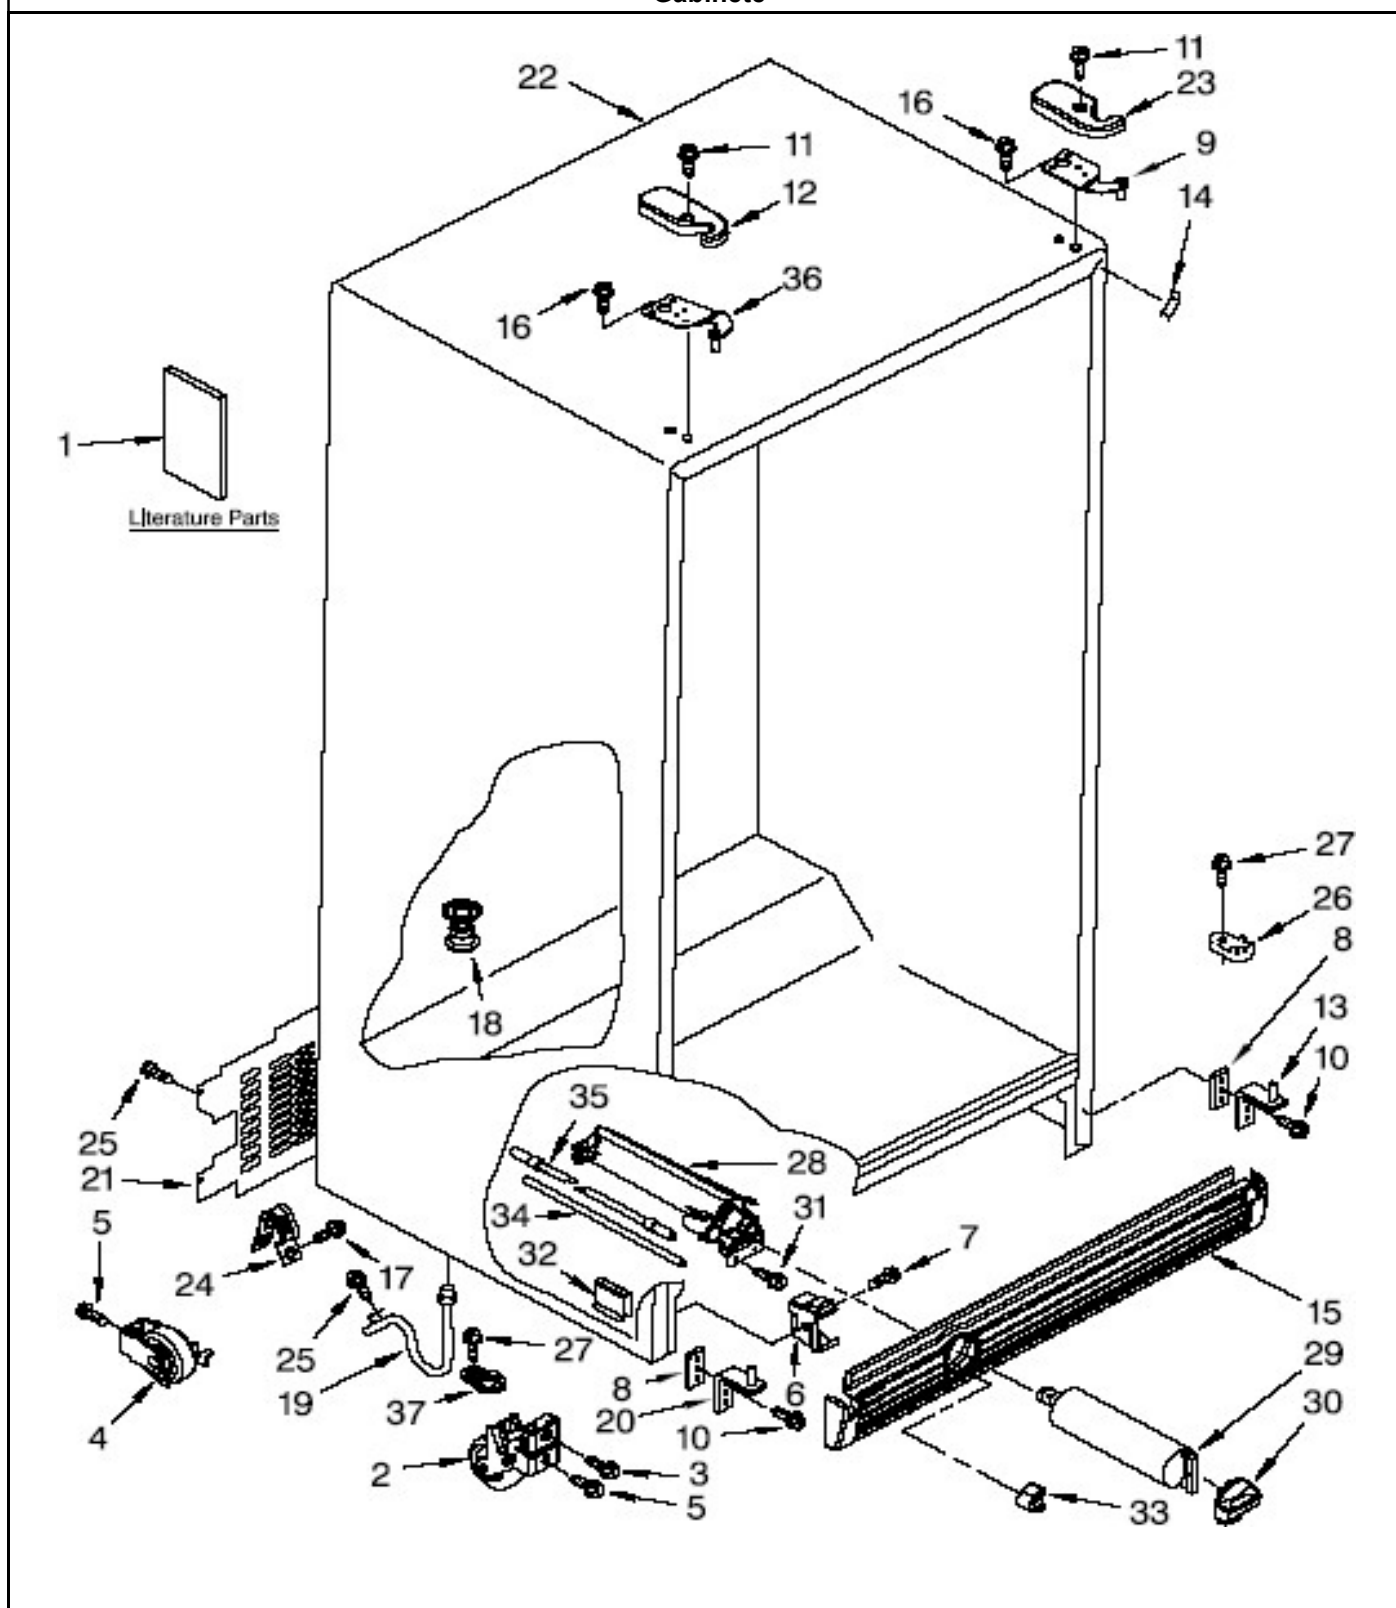

## Gabinete

Marca		Whirlpool	
Capacidad		25 pies	
Color		Natural Silver Monocromatico	
Gabinete			
R e f	Descripción	C a n t	Numero de Parte
1	Literature Parts	**	***
2	Front Roller	2	2174748
3	Screw	**	***
4	Rear Roller	2	2196236
5	Screw	**	***
6	Clip Grille	1	2155013
7	Screw	**	***
8	Shim	1	2209697
9	Hinge Top RC	1	2203771
10	Screw	**	***
11	Screw	**	***
12	Hinge Cover (FC)	1	W10138582
13	Bottom Hinge (RC)	1	2217075
14	Filler, Wrapper	1	2312024B
15	Grille	1	2323580B
16	Screw	**	***
17	Screw	**	***
18	Drain Fitting	1	2304888
19	Extension Tube	1	2304937
20	Bottom Hinge (FC)	1	2323833
21	Cover, Unit	1	2188741
22	Cabinet	**	***
23	Hinge Cover (RC)	1	W10138577
24	Clamp, Service Cord	1	489348
25	Screw	**	***
26	Door Closer, Lower Cam (RC)	1	2155311
27	Screw	**	***
28	Housing, Water Filter	1	W10121138
29	Water Filter	1	W10121146
30	Cap, Water Filter	1	2260502B
31	Screw	**	***
32	Block, Housing Support	1	2260519
33	Button, Water Filter	1	2260503B
34	Tube, Filter outlet	1	2255012
35	Tube, Filter Inlet	1	2319867
36	Hinge Top (FC)	1	2203770
37	Door Closer Lower Cam (FC)	1	2223751

## Partes del Liner Refrigerador

<b>Marca</b>		<b>Whirlpool</b>	
<b>Capacidad</b>		<b>25 pies</b>	
<b>Color</b>		<b>Natural Silver Monocromatico</b>	
<b>Partes del Liner Refrigerador</b>			
<b>R e f</b>	<b>Descripción</b>	<b>C a n t</b>	<b>Numero de Parte</b>
1	Liner (not a serviceable part)	**	***
2	Escutcheon, Meat Pan Control	1	W10175967
3	Slide Meat Pan Control	1	2182757
4	Louver	1	2257741
5	Bracket Dual Crisper Light	1	2256035
6	Wire Harness, Dual Crisper	1	2311637
7	Light Lens	1	2209769
8	Screw	**	***
9	Screw	**	***
10	Bracket Retainer	1	2256085
11	Screw	**	***
12	Air Diffuser Assembly	1	2209754
13	Air Diffuser Cover	1	2152019
14	Cover, Wiring	1	2150331
15	Socket	1	2162085
16	Reservoir	1	W10204356
17	Light Bulb	1	W10194422