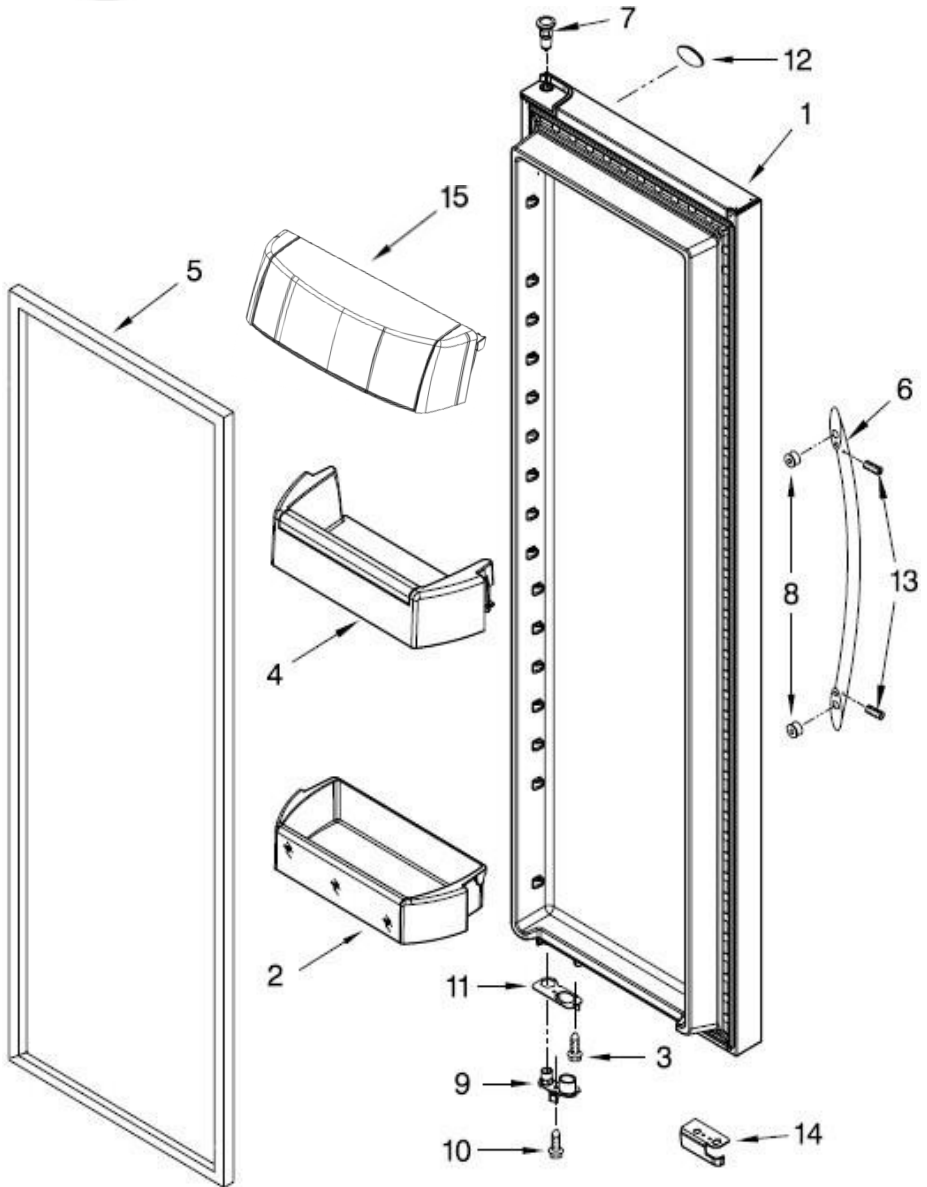

Refrigerador Whirlpool WD6075A00