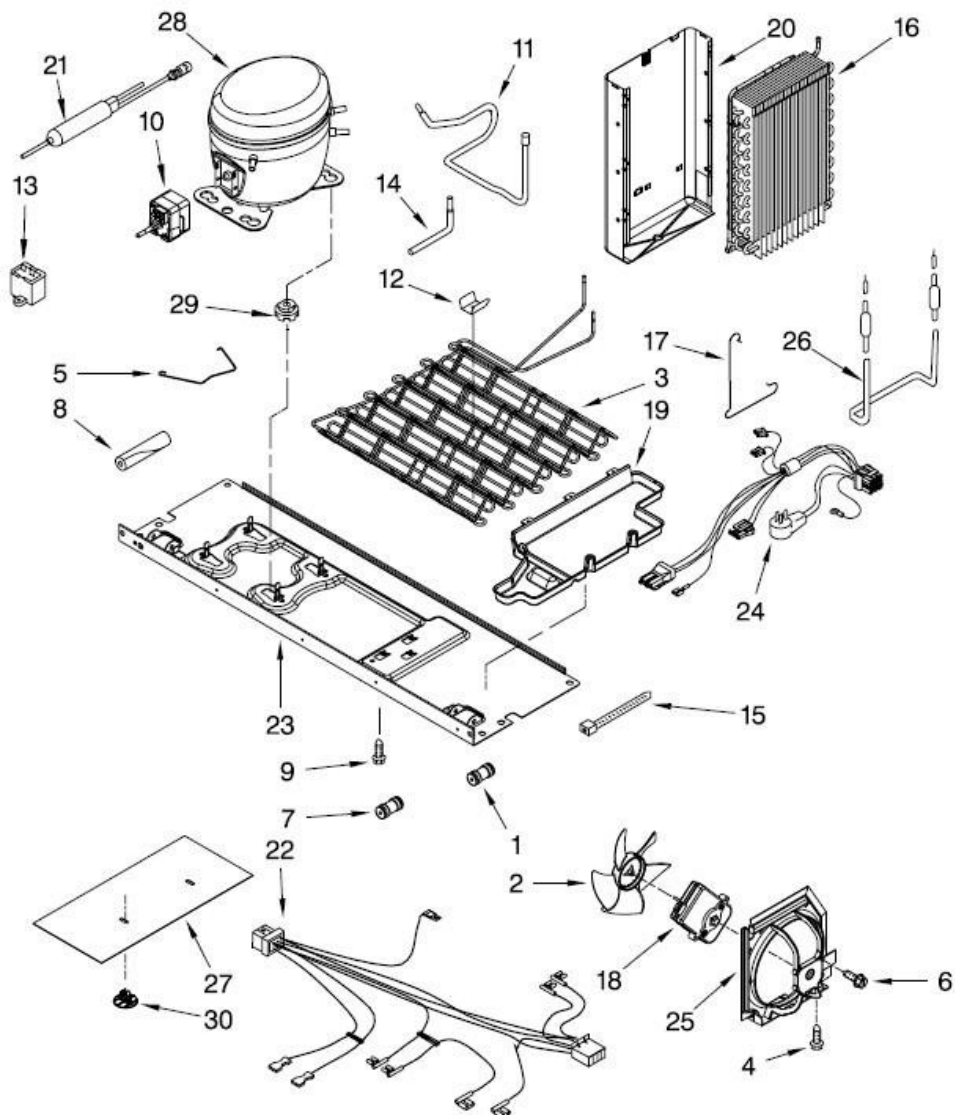

Distribuidor Autorizado

SurteRápido.com

Venta de Refacciones
Electrodomesticas

Refrigerador Whirlpool WD6075A00