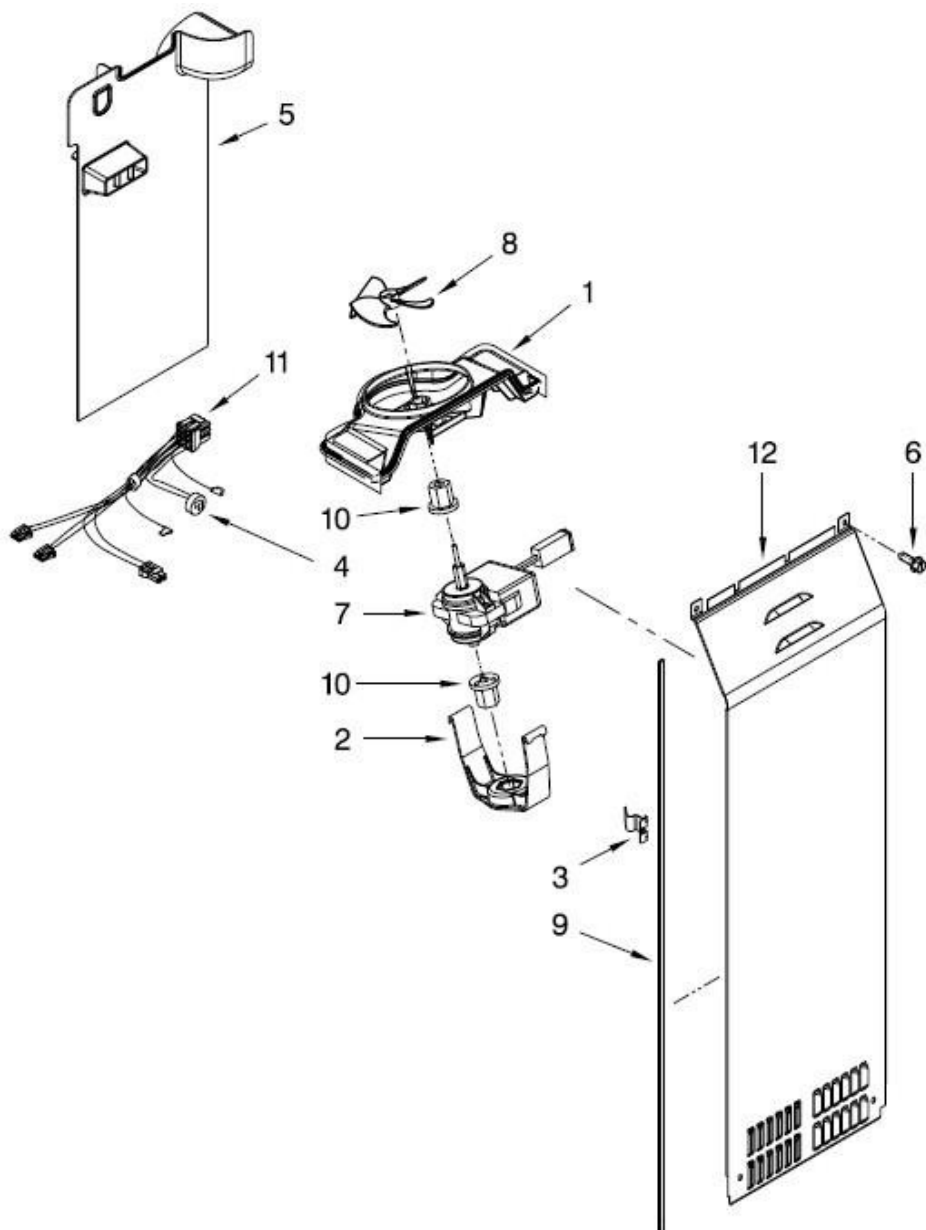

Distribuidor Autorizado

SurteRápido.com

Venta de Refacciones
Electrodomesticas

Refrigerador Whirlpool WD6075A00