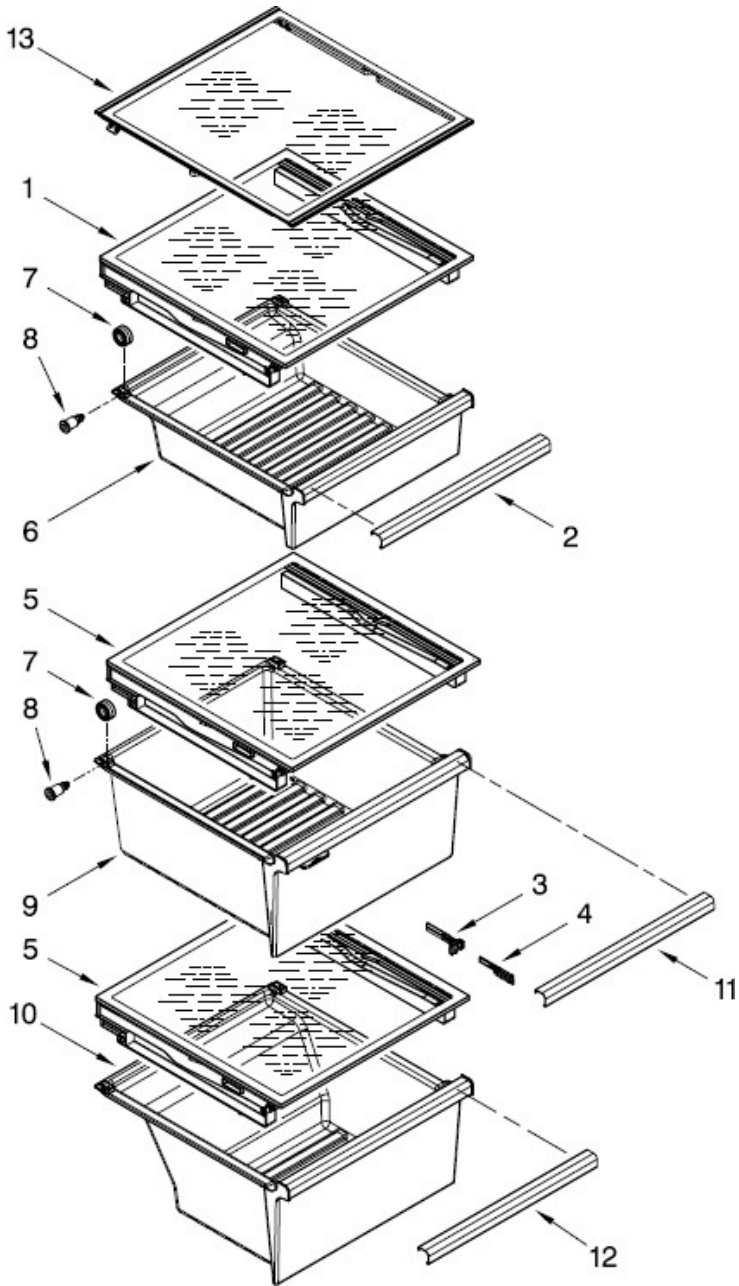

Distribuidor Autorizado

SurteRápido.com

Venta de Refacciones
Electrodomesticas

Refrigerador Whirlpool WD6075A00

Refrigerador Whirlpool WD6075A00

No. Ilus.	DESCRIPCIÓN	No. de Parte
1	Liner (No Servicable)	
2	Escutcheon, Meat Pan Control	W10260988
3	Slide, Meat Pan Control	W10260989
4	Air Diffuser Assembly	W10251495
5	Air Diffuser Cover	W10260409
6	Switch Rocker Arm	C3680314
7	Wire Assy, Top Light	W10253300
8	Trim, Light	W10280178
9	Shield, Heat	2223680
10	Screw	
11	Light Bulb	2326255
12	Socket, Light	2162085
13	Lens, Top Light	W10280420
14	Socket, Light	2162085
15	Reservoir	W10366790
16	Light Bulb	W10311505
17	Lens, Light	W10269099
18	Thermistor	W10316760
19	Air Filter Housing	W10342986
20	Air Filter	W10315189
21	Air Filter Cover	W10340015
22	Housing, Water Filter	W10238123
23	Cover, Thermistor	W10425252
24	Connector, 1/4 X 5/16	W10271543
25	Cover, Water Filter	W10260405
26	Water Filter	W10217316

Refrigerador Whirlpool WD6075A00

Refrigerador Whirlpool WD6075A00

No. Ilus.	DESCRIPCIÓN	No. de Parte
1	Shelf, Snack Pan	W10290493
2	Trim, Snack Pan	W10256775
3	Slide, Humidity	W10282883
4	Housing, Humidity	W10282880
5	Cover, Assy	W10282541
6	Snack Pan	W10256770
7	Roller	W10278139
8	Axle, Roller	W10257246
9	Crisper Pan	W10278653
10	Meat Pan	W10256774
11	Trim, Crisper Pan	W10309637
12	Trim, Meat Pan	W10309638
13	Shelf Assy	W10495620