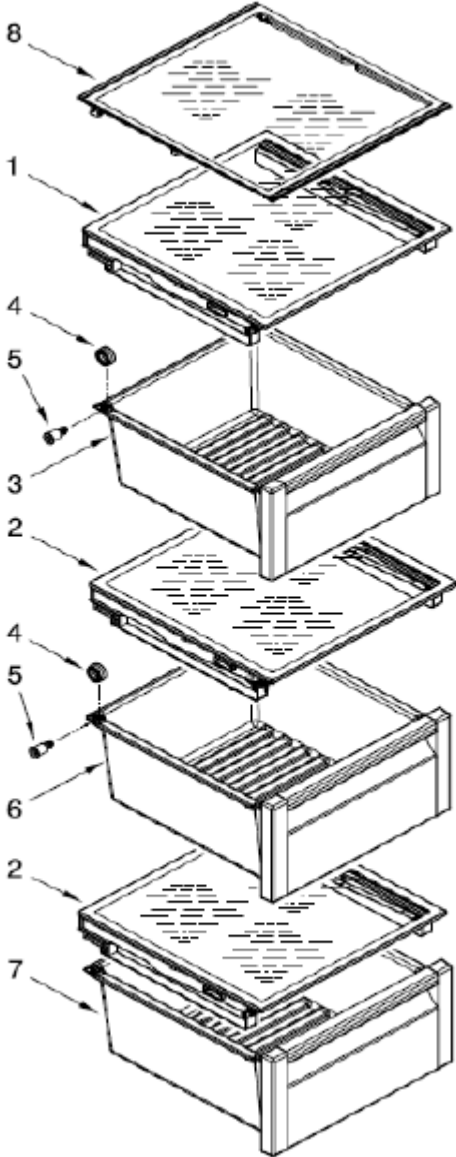

WD6078A00 PARRILLAS Y CAJONES