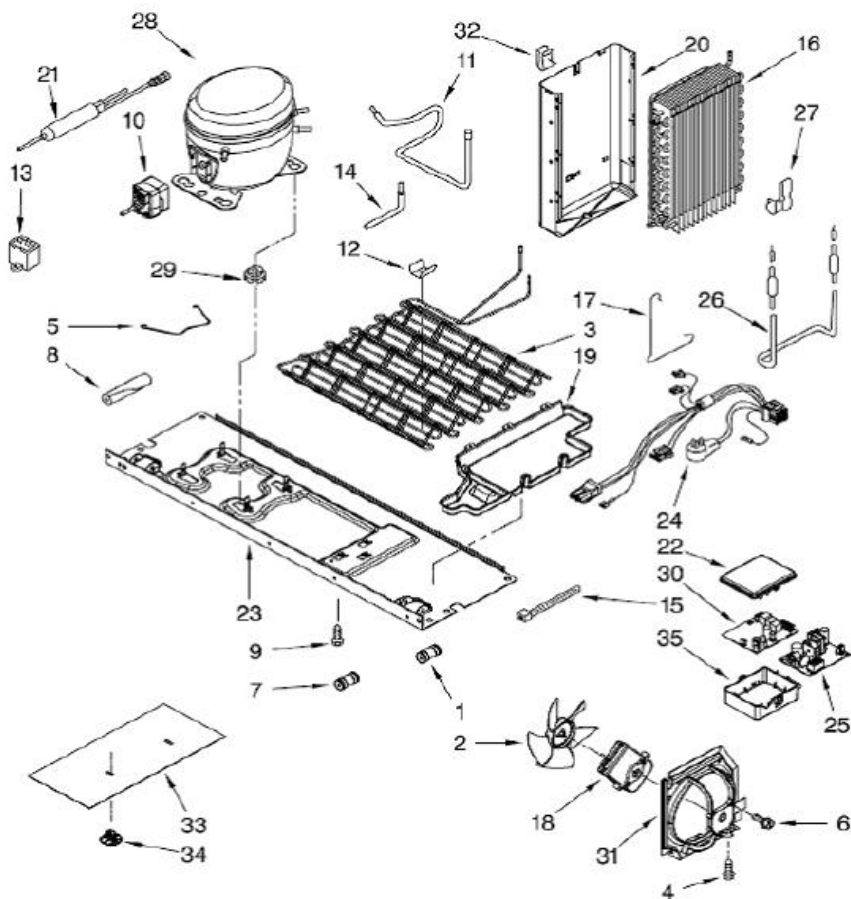

Distribuidor Autorizado

SurteRápido.com

Venta de Refacciones
Electrodomesticas

WD6078A00 SISTEMA SELLADO