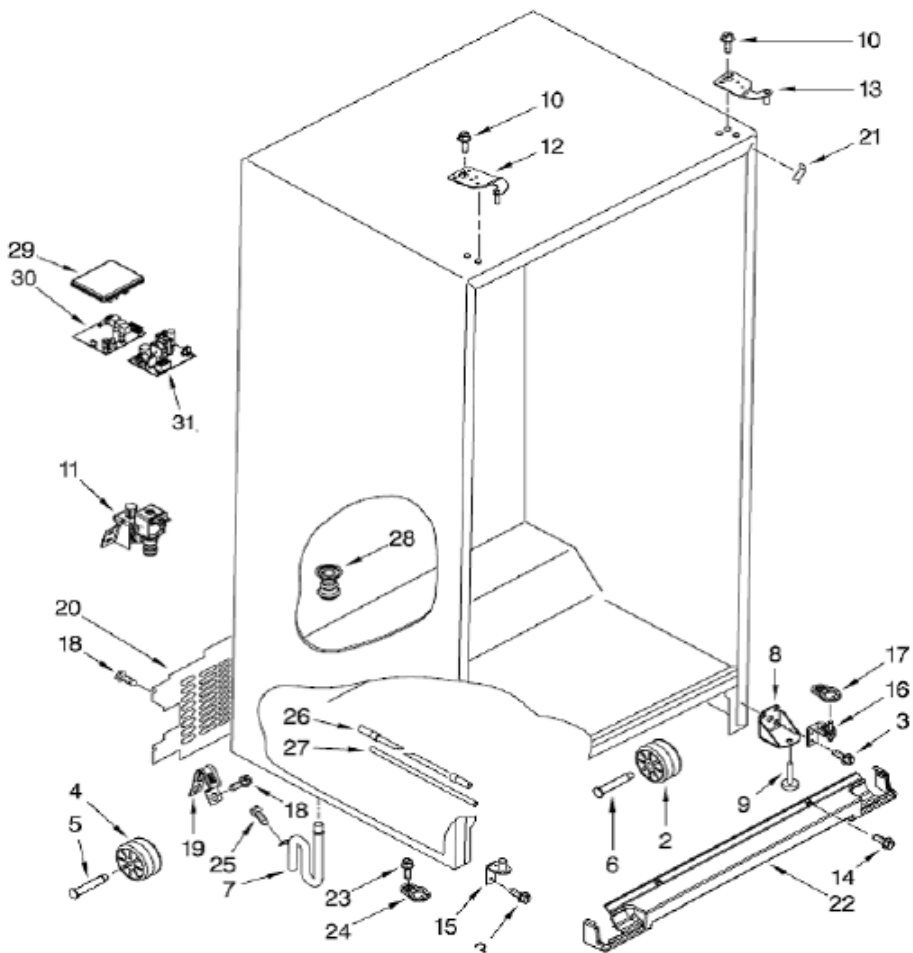

WD6078A00 GABINETE

WD6078A00 GABINETE

1	****	LITERATURE PARTS
2	2150304	FRONT ROLLER
3	****	SCREW
4	12477102	ROLLER (REAR)
5	12477202	AXLE, ROLLER
6	W10285005	RIVET, ROLLER
7	****	CLIP, AXLE
8	W10257186	BRACKET, LEVELER
9	W10141622	LWR ROLLER, BRAKE
10	****	SCREW
11	W10238100	VALVE ASSY-WATER
12	W10249922	HINGE, TOP (FC)
13	W10249925	HINGE, TOP (RC)
14	****	SCREW
15	W10249943	BOTTOM HINGE (FC)
16	W10257209	BOTTOM HINGE ASM XXL
17	W10257197	CAM CLOSER - RC
18	****	SCREW
19	489385	TUBE CLAMP
20	W10350683	COVER, UNIT
21	12587703AP	COVER-CORNER
22	W10257234	BASE GRILL XXL M. GRAY
23	****	SCREW
24	W10257200	CAM CLOSER-FC, SPLIT
25	****	SCREW
26	W10277956	TUBE, FILTER INLET
27	W10277957	TUBE, FILTER OUTLET
28	****	DRAIN FITTING
29	12957702	CONTROL BOX
30	W10235491	CONTROL ELEK
31	W10120821	CONTROL ELEK, 15 W

WD6078A00 LINER REFRIGERADOR

WD6078A00 LINER REFRIGERADOR

1	****	LINER (NOT A SERVICEABLE PART)
2	W10260988	ESCUTCHEON, MEAT PAN CONTROL
3	W10260989	SLIDE, MEAT PAN CONTROL
4	W10251495	ASSY DUCT, MINI TOWER
5	W10260409	COVER DIFFUSER
6	C3680314	SWITCH COVER ARM
7	W10253300	WIRE ASSY, TOP LIGHT
8	W10129995	TRIM LIGHT
9	2223680	SHIEL HEAT
10	****	SCREW
11	2326255	LIGHT BULB
12	W10191429	SOCKET LIGHT
13	W10280420	LENS, TOP LIGHT
14	2162085	SOCKET , LIGHT
15	W10366790	RESERVOIR
16	W10311505	LIGHT BULB
17	W10280420	LENS, LIGHT
18	W10316760	THERMISTOR
19	W10342986	AIR FILTER HOUSING
20	AIR FILTER	W10315189
21	W10340015	AIR FILTER COVER
22	W10238123	HOUSING, WATER FILTER
23	W10356630	COVER, THERMISTOR W/H GASKET
24	W10271543	CONNECTOR
25	W10260405	COVER WATER FILTER
26	W10295370	WATER FILTER