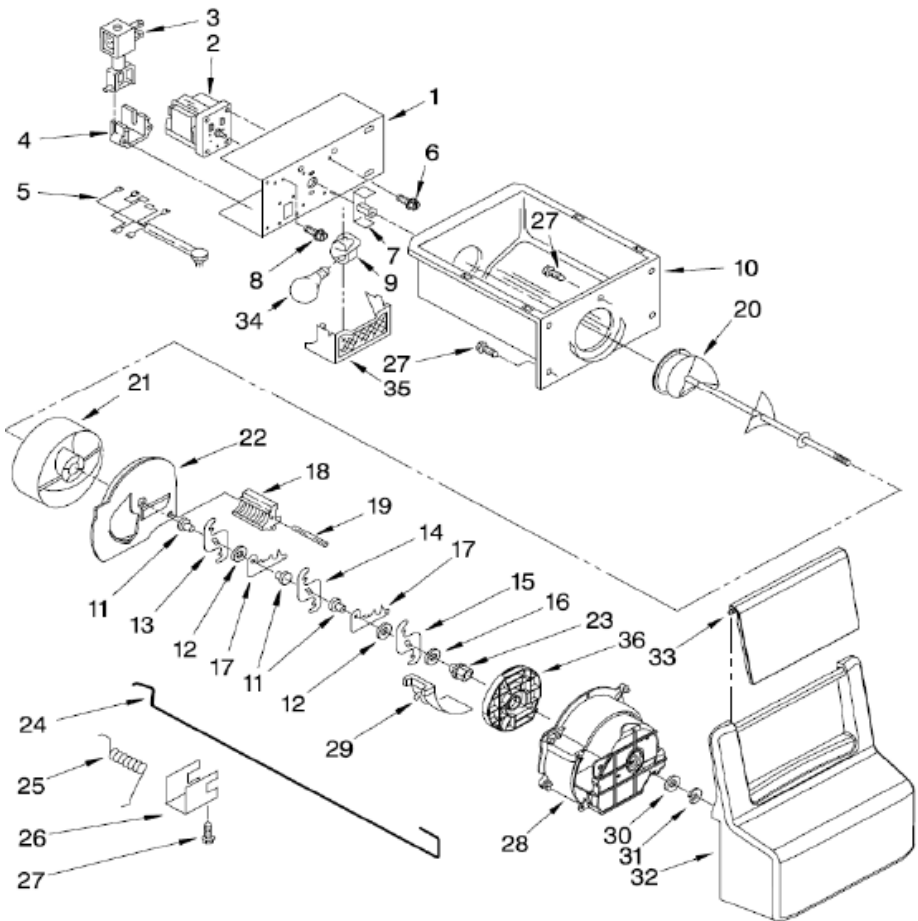

WD6078A00 CONTENEDOR DE HIELOS