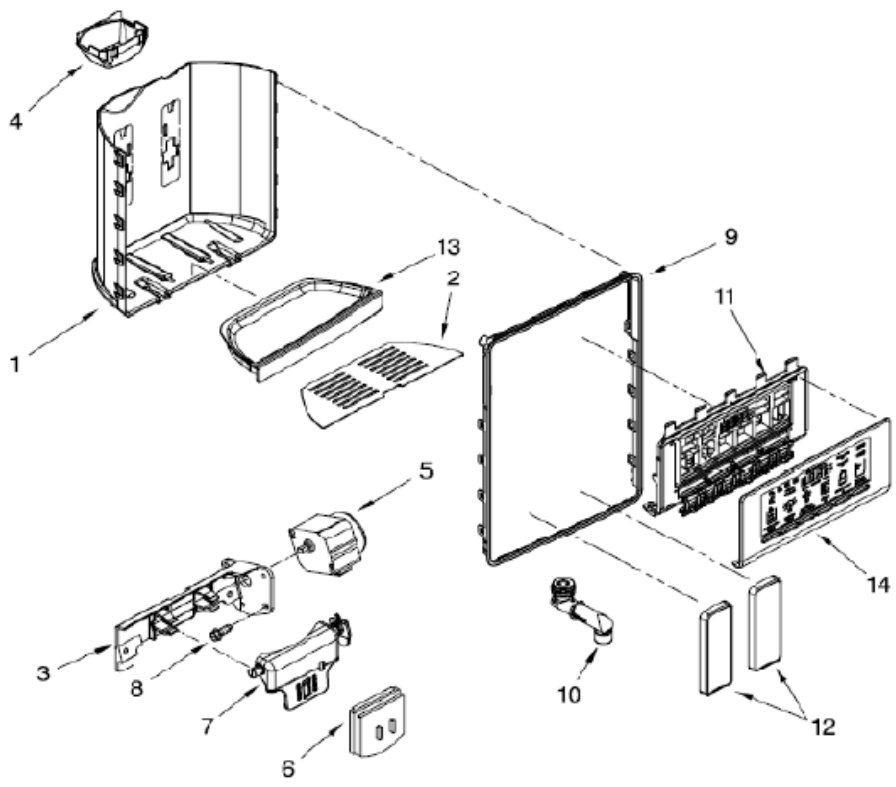

WD6078A00 DISPENSADOR