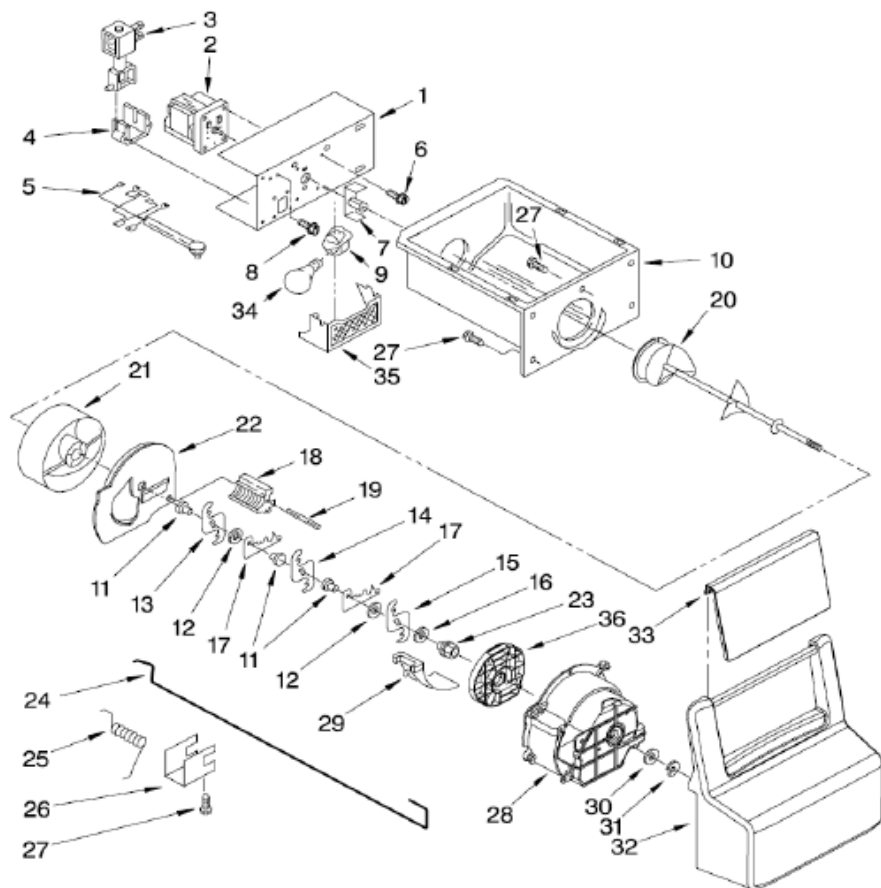

Distribuidor Autorizado

SurteRápido.com

Venta de Refacciones
Electrodomesticas

WD6078A01 CONTENEDOR DE HIELOS