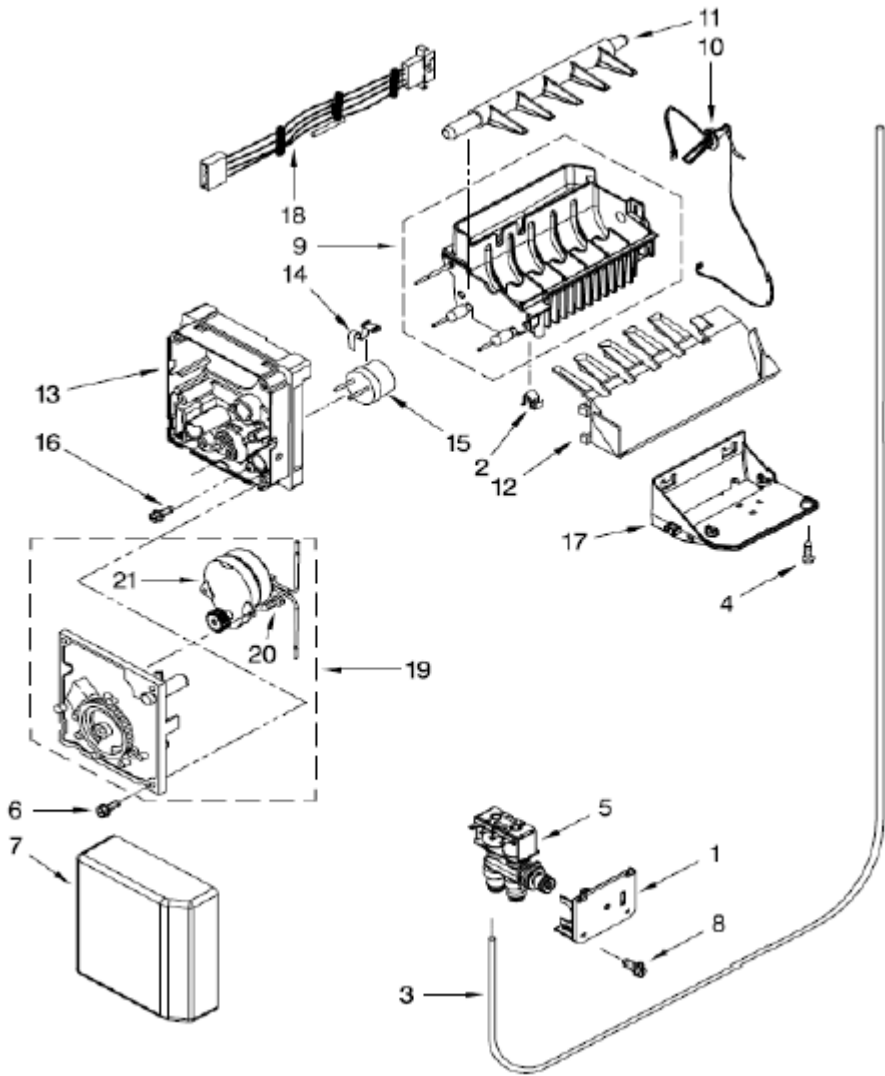

WD6078A01 ICE MAKER