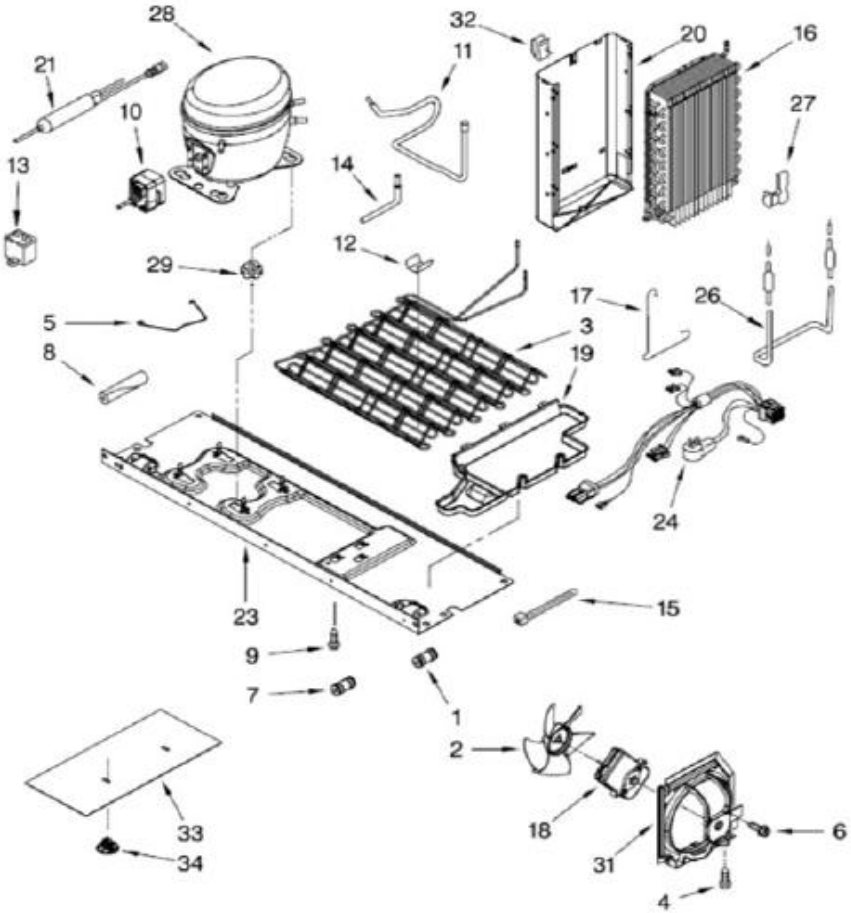

WD6078A01 UNIT