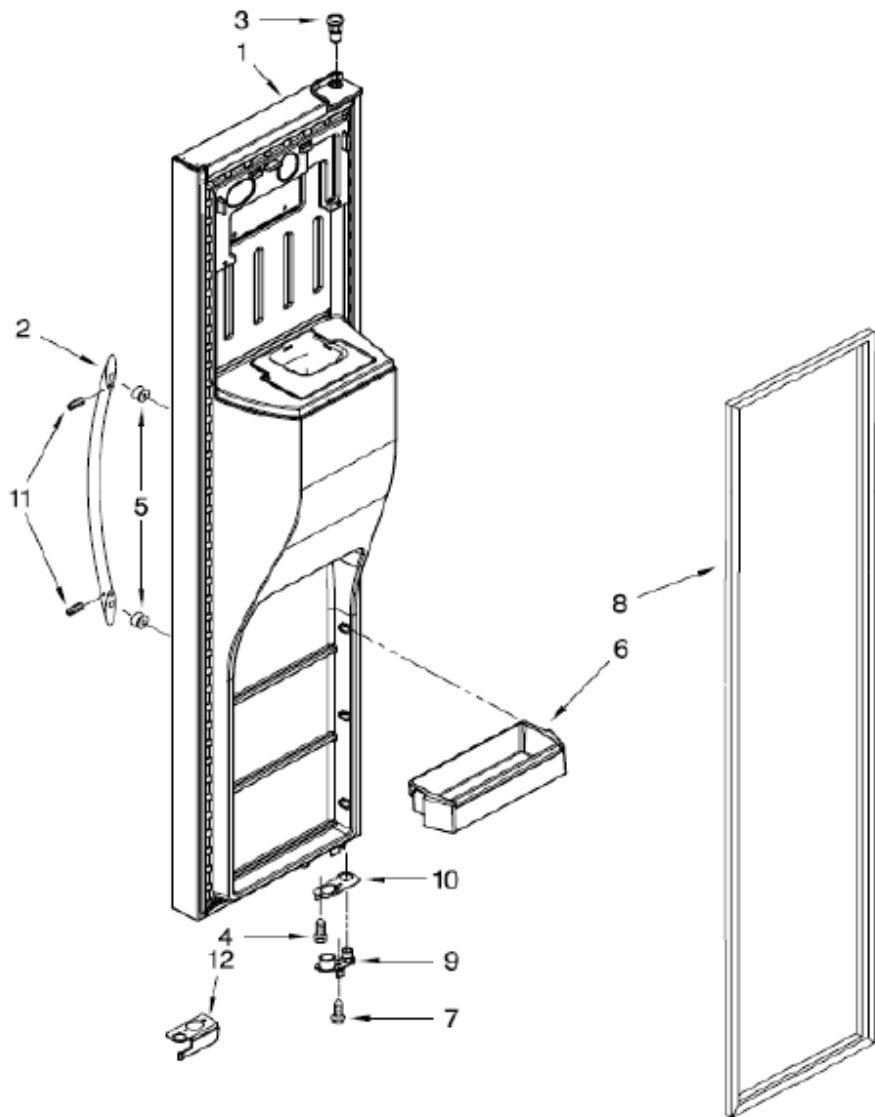

Distribuidor Autorizado

SurteRápido.com

Venta de Refacciones
Electrodomesticas

WD6078A01 PUERTA CONGELADOR