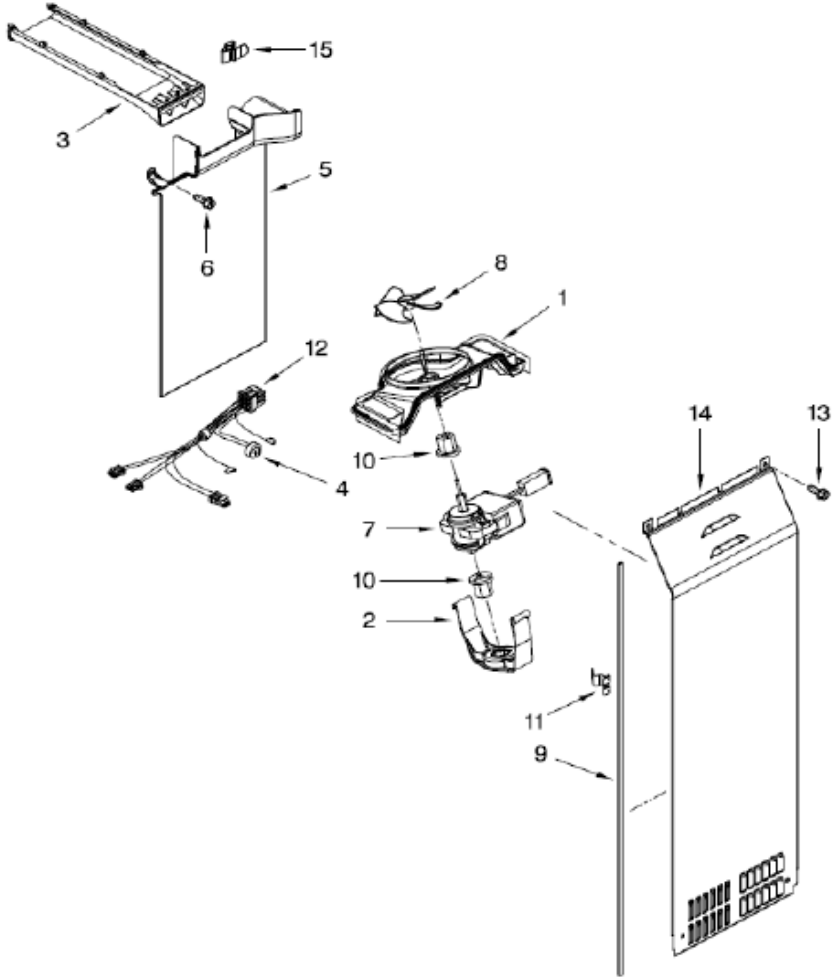

WD6078A01 AIR FLOW