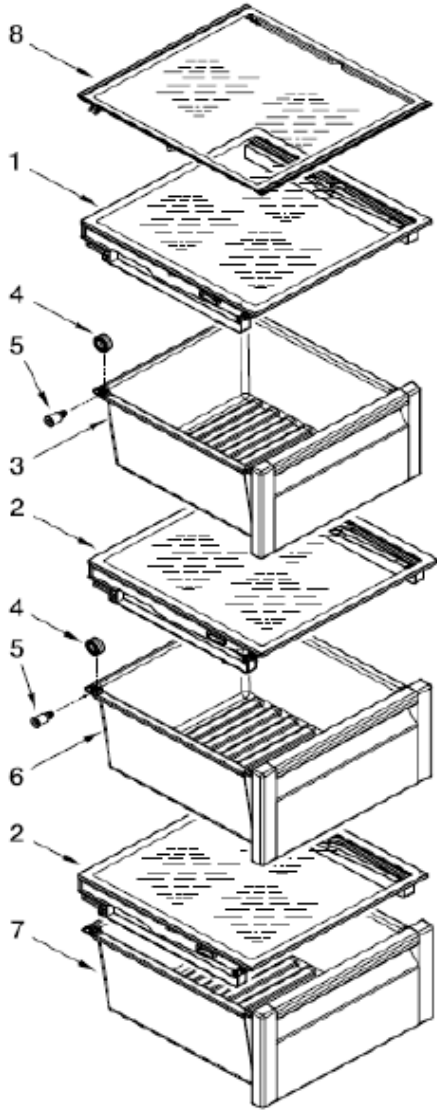

WD6078A01 PARRILLAS Y CAJONES