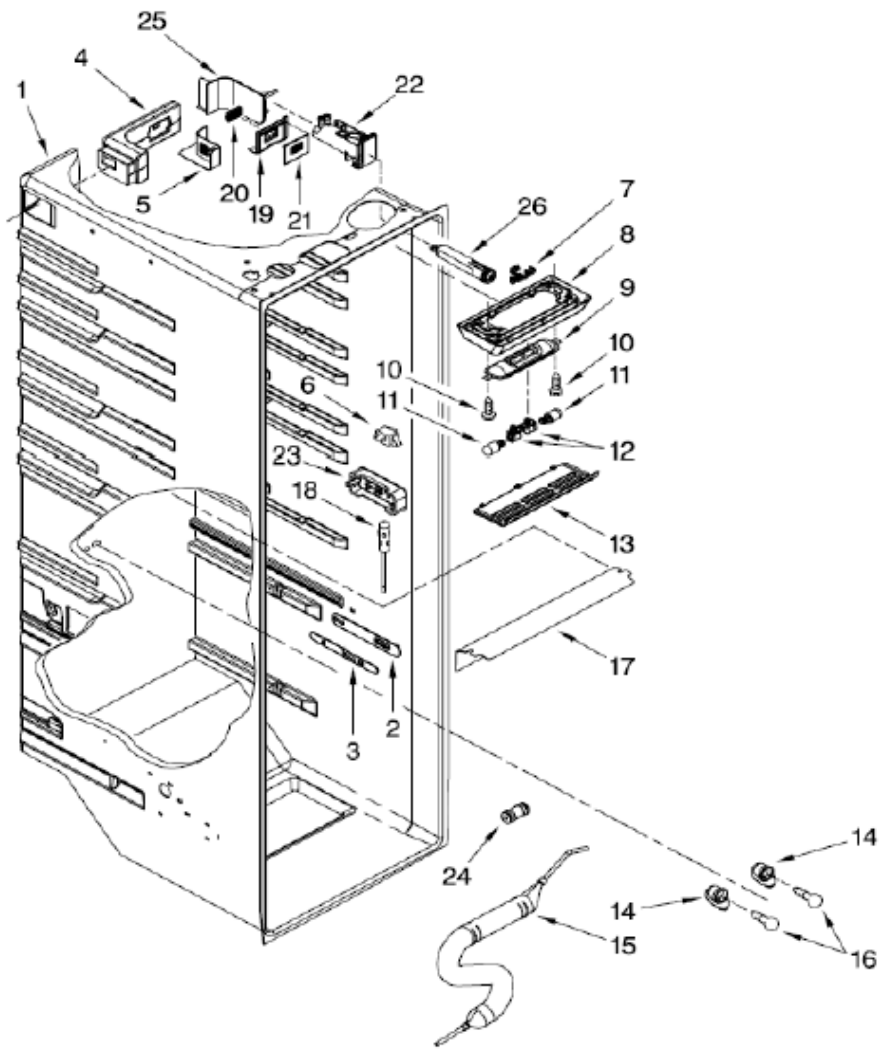

WD6078A01 GABINETE

WD6078A01 GABINETE

2	2150304	FRONT ROLLER
3	****	SCREW
4	12477102	ROLLER (REAR)
5	12477202	AXLE, ROLLER
6	W10285005	RIVET, ROLLER
7	****	CLIP, AXLE
8	W10257186	BRACKET, LEVELER
9	W10141622	LWR ROLLER, BRAKE
10	****	SCREW
11	W10238100	VALVE ASSY-WATER
12	W10249922	HINGE, TOP (FC)
13	W10249925	HINGE, TOP (RC)
14	****	SCREW
15	W10249943	BOTTOM HINGE (FC)
16	W10257209	BOTTOM HINGE ASM XXL
17	W10257197	CAM CLOSER - RC
18	****	SCREW
19	489385	TUBE CLAMP
20	W10257325	COVER, UNIT
21	12587703AP	COVER-CORNER
22	W10257234	BASE GRILL XXL M. GRAY
23	****	SCREW
24	W10257200	CAM CLOSER-FC, SPLIT
25	****	SCREW
26	W10277956	TUBE, FILTER INLET
27	W10277957	TUBE, FILTER OUTLET
28	****	DRAIN FITTING
29	12957702	CONTROL BOX
30	W10268622	ELEC. CONTROL - MINOTAUR
31	W10247993	CORE BOX

WD6078A01 PARTES DEL LINER REFRIGERADOR

WD6078A01 PARTES DEL LINER REFRIGERADOR

1	****	LINER (NOT A SERVICEABLE PART)
2	W10260988	ESCUTCHEON, MEAT PAN CONTROL
3	W10362465	SLIDE, MEAT PAN CONTROL
4	W10251495	ASSY DUCT, MINI TOWER
5	W10260409	COVER DIFFUSER
6	C3680314	SWITCH COVER ARM
7	W10253300	WIRE ASSY, TOP LIGHT
8	W10129995	TRIM LIGHT
9	W10136593	SHIELD HEAT
10	****	SCREW
11	2326255	LIGHT BULB
12	W10191429	SOCKET LIGHT
13	W10280420	LENS, TOP LIGHT
14	2162085	SOCKET , LIGHT
15	W10366790	RESERVOIR
16	W10311505	LIGHT BULB
17	W10269099	LENS, LIGHT
18	W10316760	THERMISTOR
19	W10315767	AIR FILTER HOUSING
20	W10311524	AIR FILTER
21	W10340015	AIR FILTER COVER
22	W10238123	HOUSING, WATER FILTER
23	W10425251	COVER, THERMISTOR W/H GASKET
24	W10271543	CONNECTOR
25	W10260405	COVER WATER FILTER
26	W10295370	WATER FILTER