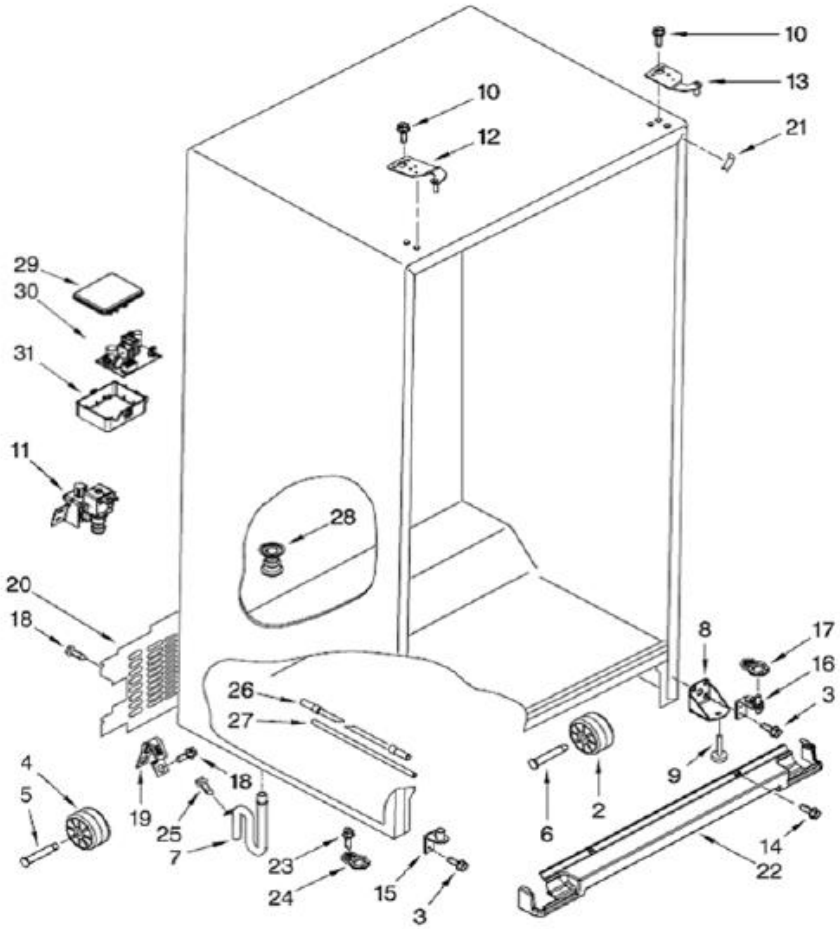

WD6078A01 GABINETE

WD6078A01 GABINETE

2	2150304	FRONT ROLLER
3	****	SCREW
4	12477102	ROLLER (REAR)
5	12477202	AXLE, ROLLER
6	W10285005	RIVET, ROLLER
7	****	CLIP, AXLE
8	W10257186	BRACKET, LEVELER
9	W10141622	LWR ROLLER, BRAKE
10	****	SCREW
11	W10238100	VALVE ASSY-WATER
12	W10249922	HINGE, TOP (FC)
13	W10249925	HINGE, TOP (RC)
14	****	SCREW
15	W10249943	BOTTOM HINGE (FC)
16	W10257209	BOTTOM HINGE ASM XXL
17	W10257197	CAM CLOSER - RC
18	****	SCREW
19	489385	TUBE CLAMP
20	W10257325	COVER, UNIT
21	12587703AP	COVER-CORNER
22	W10257234	BASE GRILL XXL M. GRAY
23	****	SCREW
24	W10257200	CAM CLOSER-FC, SPLIT
25	****	SCREW
26	W10277956	TUBE, FILTER INLET
27	W10277957	TUBE, FILTER OUTLET
28	****	DRAIN FITTING
29	12957702	CONTROL BOX
30	W10268622	ELEC. CONTROL - MINOTAUR
31	W10247993	CORE BOX

WD6078A01 PARTES DEL LINER REFRIGERADOR

WD6078A01 PARTES DEL LINER REFRIGERADOR

1	****	LINER (NOT A SERVICEABLE PART)
2	W10260988	ESCUTCHEON, MEAT PAN CONTROL
3	W10362465	SLIDE, MEAT PAN CONTROL
4	W10251495	ASSY DUCT, MINI TOWER
5	W10260409	COVER DIFFUSER
6	C3680314	SWITCH COVER ARM
7	W10253300	WIRE ASSY, TOP LIGHT
8	W10129995	TRIM LIGHT
9	W10136593	SHIELD HEAT
10	****	SCREW
11	2326255	LIGHT BULB
12	W10191429	SOCKET LIGHT
13	W10280420	LENS, TOP LIGHT
14	2162085	SOCKET , LIGHT
15	W10366790	RESERVOIR
16	W10311505	LIGHT BULB
17	W10269099	LENS, LIGHT
18	W10316760	THERMISTOR
19	W10315767	AIR FILTER HOUSING
20	W10311524	AIR FILTER
21	W10340015	AIR FILTER COVER
22	W10238123	HOUSING, WATER FILTER
23	W10425251	COVER, THERMISTOR W/H GASKET
24	W10271543	CONNECTOR
25	W10260405	COVER WATER FILTER
26	W10295370	WATER FILTER