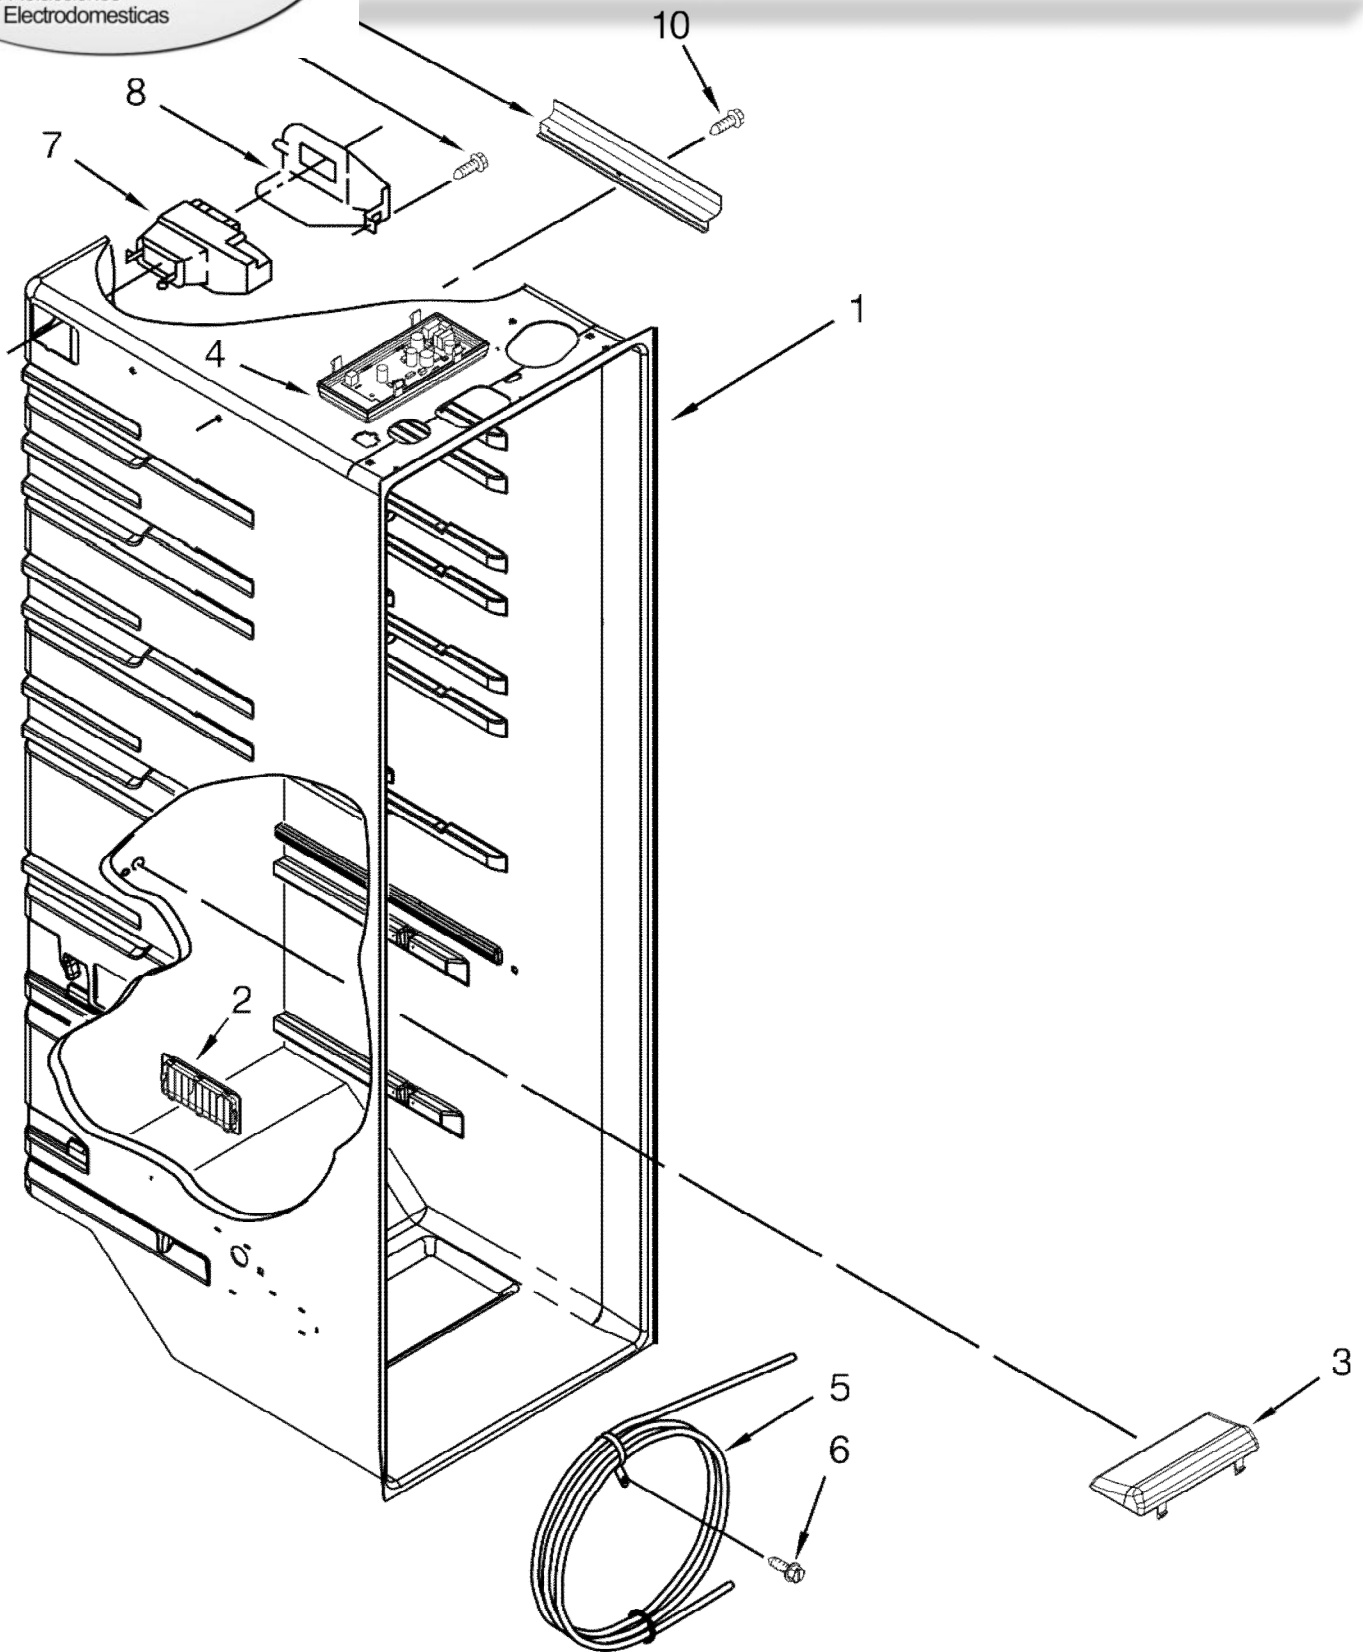

Distribuidor Autorizado

SurteRápido.com

Venta de Refacciones
Electrodomesticas

REFRIGERADOR WD6504D00

REFRIGERADOR WD6504D00

No. Ilustración	Descripción	Piezas	No. Parte
1	Liner	-	No serviceable
2	Louver	1	W10550195
3	LED Light Assembly Tapered Lens	1	W10515057
4	LED Light Assembly Flat Lens	1	W10515058
5	Reservoir	1	W10276792
6	Screw	-	----
7	Air Diffuser Assembly	1	W10793669
8	Cover, Air Diffuser	1	W10128735
9	Cover, Wiring	-	N/A
10	Screw	-	----