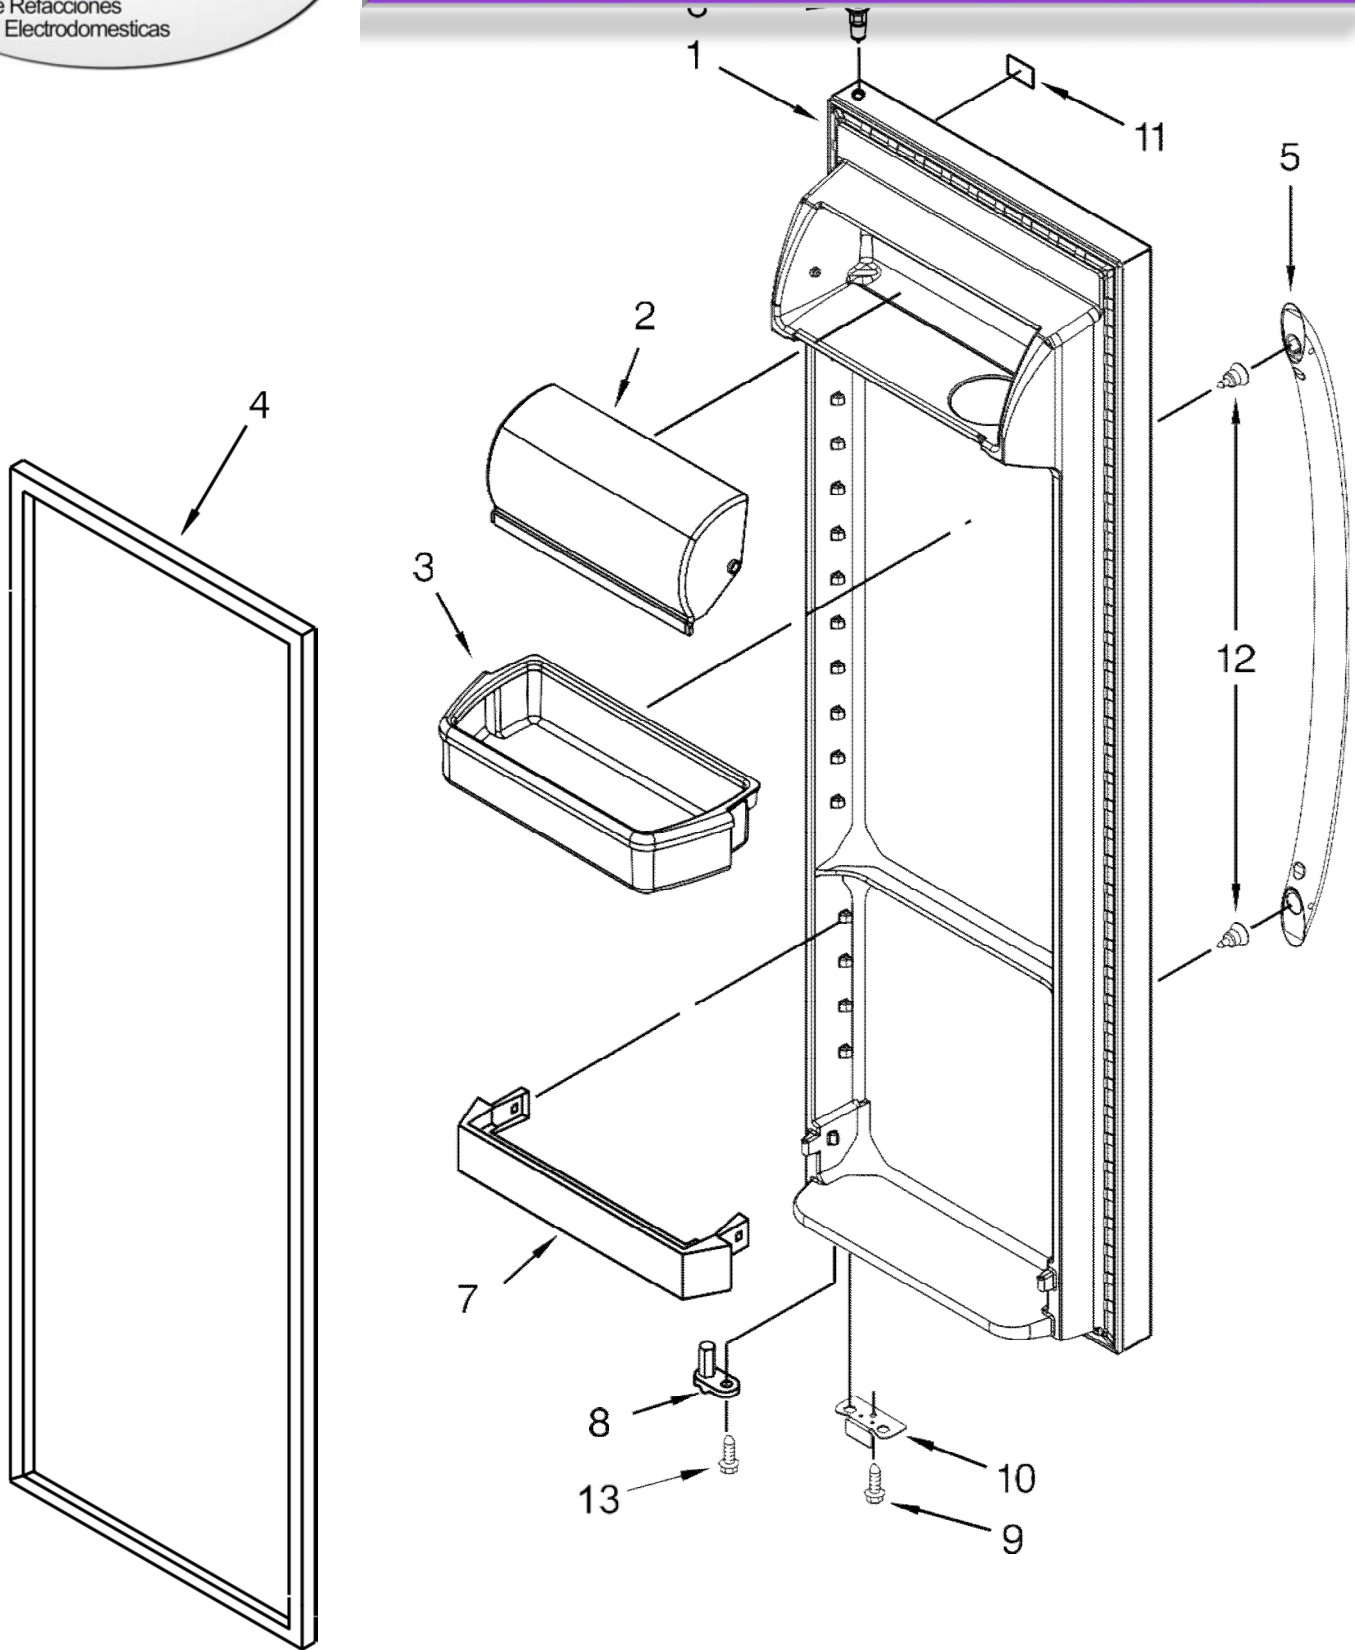

REFRIGERADOR WD6504D00

No. Ilustración	Descripción	Piezas	No. Parte
1	Bracket, Motor	1	W10397980
2	Motor, Dispenser	1	W10317991
3	Solenoid Assembly	1	2152713
4	LED Light Assembly Tapered Lens	1	W10515057
5	Clip, Wire	4	2326941
6	Wiring Assembly, Ice Dispenser	1	W10871583
7	Screw	-	----
8	Coupling, Motor	1	W10169511
9	Front Cover, Ice Container	1	W10189191
10	Ice Door	1	W10406980
11	Ice Container	1	W10670845
12	Spacer, Step	3	W11032812
13	Spacer, Flat	2	W11032808
14	Blade, Rotary A	1	W10278731
15	Blade, Rotary B	1	W10278732
16	Blade, Rotary C	1	W10278733
17	Washer, Plain Upper Cam	1	489234
18	Blade, Fixed	1	W10181990
19	Block, Blade	1	W10189708
20	Pin, Roll	1	489229
21	Auger	1	W10295082
22	Drum	1	W10698642
23	Baffle, Floating	1	W10403781
24	Nut, Bearing	1	1119018
25	Control Arm	1	W10838981
26	Spring, Return	1	1119020
27	Retainer Clip, Rod Dispenser	1	1119021
28	Screw	-	----
29	Housing, Crusher	1	W10185018
30	Deflector, Ice	1	1119017
31	Washer, Plain Upper Cam	1	489234
32	Ring, Retainer	1	489236
33	Coupling, Ice Conveyor	1	W10698668
-	Ice Container, Complete	1	W10558423

REFRIGERADOR WD6504D00