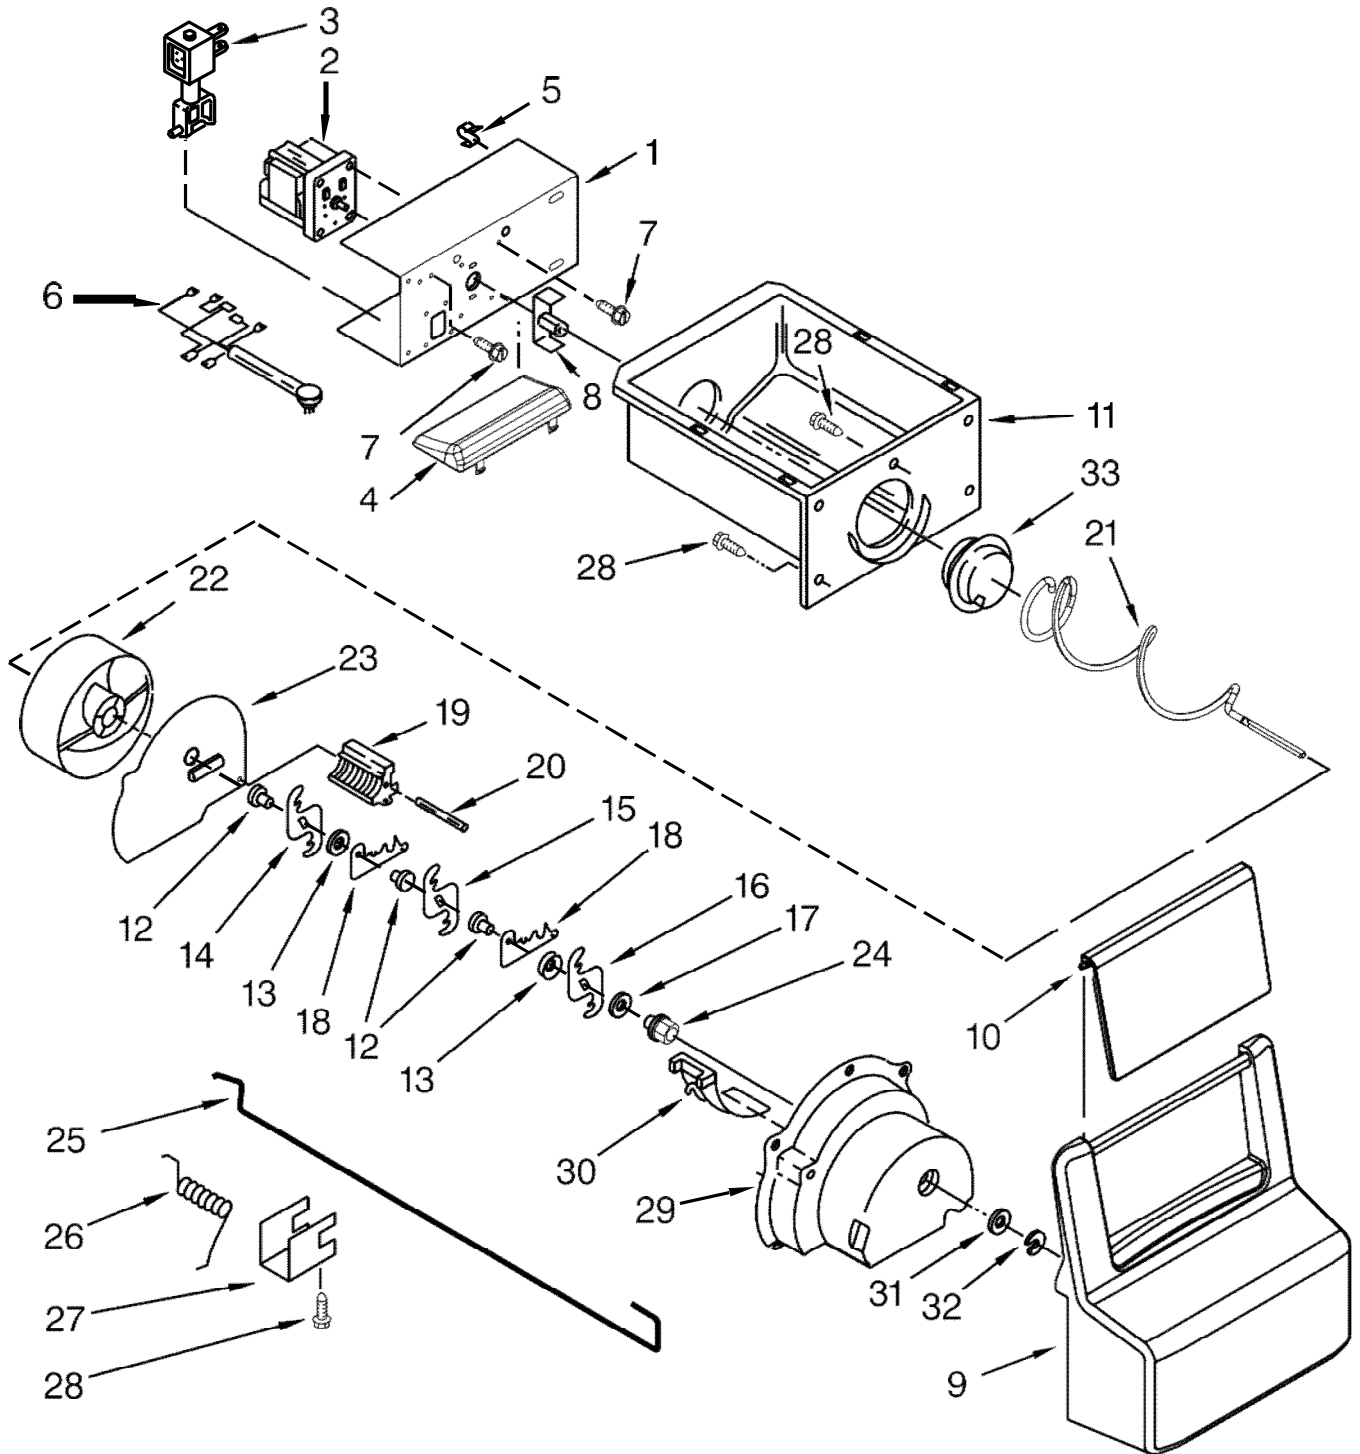

REFRIGERADOR WD6504D00

REFRIGERADOR WD6504D00

No. Ilustración	Descripción	Piezas	No. Parte
1	Bracket, Motor	1	W10397980
2	Motor, Dispenser	1	W10317991
3	Solenoid Assembly	1	2152713
4	LED Light Assembly Tapered Lens	1	W10515057
5	Clip, Wire	4	2326941
6	Wiring Assembly, Ice Dispenser	1	W10871583
7	Screw	-	----
8	Coupling, Motor	1	W10169511
9	Front Cover, Ice Container	1	W10189191
10	Ice Door	1	W10406980
11	Ice Container	1	W10670845
12	Spacer, Step	3	W11032812
13	Spacer, Flat	2	W11032808
14	Blade, Rotary A	1	W10278731
15	Blade, Rotary B	1	W10278732
16	Blade, Rotary C	1	W10278733
17	Washer, Plain Upper Cam	1	489234
18	Blade, Fixed	1	W10181990
19	Block, Blade	1	W10189708
20	Pin, Roll	1	489229
21	Auger	1	W10295082
22	Drum	1	W10698642
23	Baffle, Floating	1	W10403781
24	Nut, Bearing	1	1119018
25	Control Arm	1	W10838981
26	Spring, Return	1	1119020
27	Retainer Clip, Rod Dispenser	1	1119021
28	Screw	-	----
29	Housing, Crusher	1	W10185018
30	Deflector, Ice	1	1119017
31	Washer, Plain Upper Cam	1	489234
32	Ring, Retainer	1	489236
33	Coupling, Ice Conveyor	1	W10698668
-	Ice Container, Complete	1	W10558423