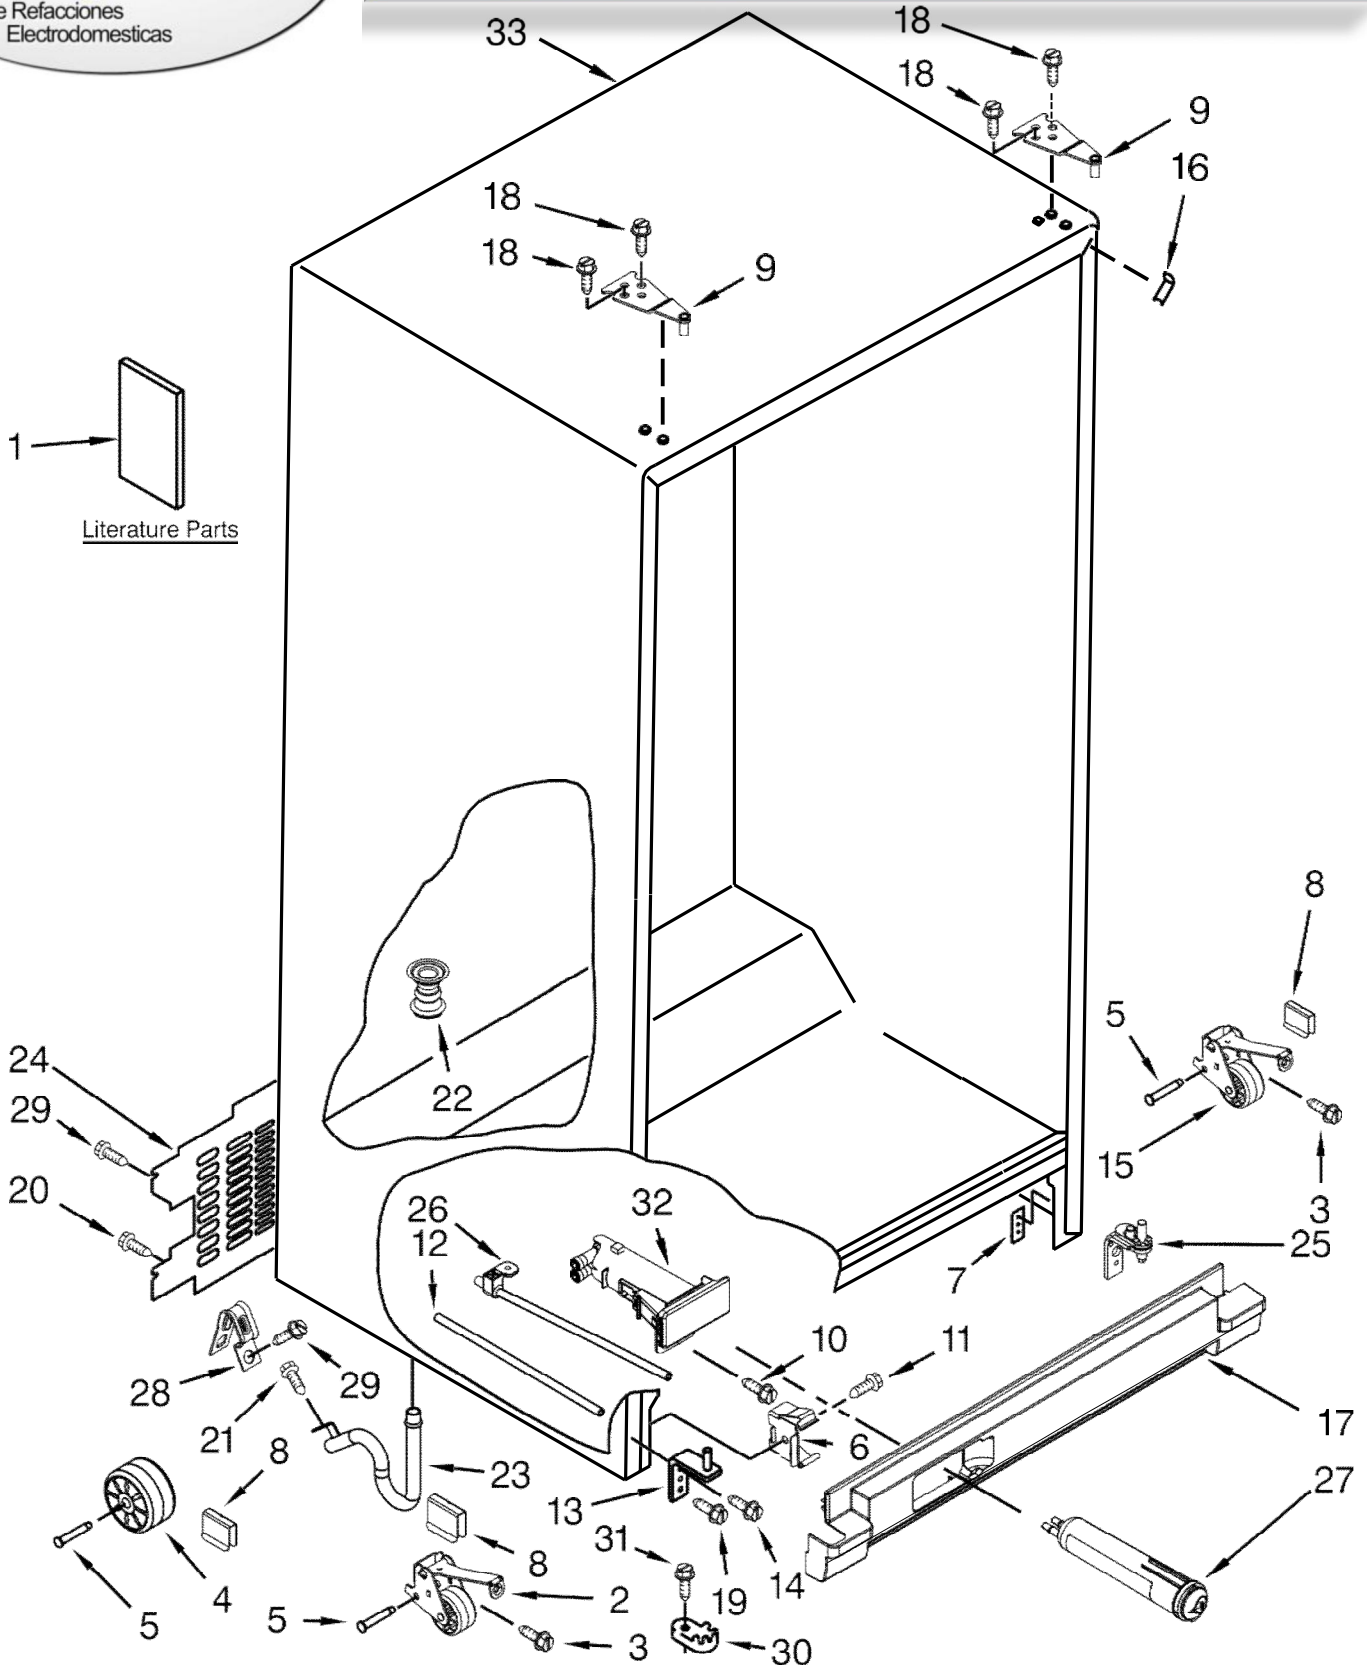

KitchenAid

REFRIGERADOR WD6504D00

REFRIGERADOR WD6504D00

No. Ilustración	Descripción	Piezas	No. Parte
1	Literature Parts	-	No serviceable
2	Front Roller, Left	1	W10304660
3	Screw	-	----
4	Roller	1	W10475495-N
5	Axle, Roller	1	2262072
6	Clip, Grille	2	2155013
7	Plate, Screw	1	2304249
8	Clip, Roller	1	W11087168
9	Hinge Top (FC)	2	W10704881
10	Screw	-	----
11	Screw	-	----
12	Tube, Filter Outlet	1	W10350006
13	Hinge Bottom FC	1	W10414753
14	Screw	-	----
15	Front Roller, Right	1	W10304659
16	Filler, Wrapper	2	W10283961
17	Grille	1	W10350049
18	Screw	-	----
19	Screw	-	----
20	Screw	-	----
21	Screw	-	----
22	Fitting, Drain	1	2304888
23	Extension, Drain Fitting	1	W10153550
24	Cover, Unit	1	2188739
25	Hinge Bottom RC	1	W10846222
26	Tube, Filter Inlet	1	W10350007
27	Filter, Water	1	W10790813
28	Clamp, Power Cord	1	W10303628
29	Screw	-	----
30	Door Closer, Freezer	1	W10846218
31	Screw	-	----
32	Housing, Water Filter	1	W10793630
33	Cabinet	-	No serviceable