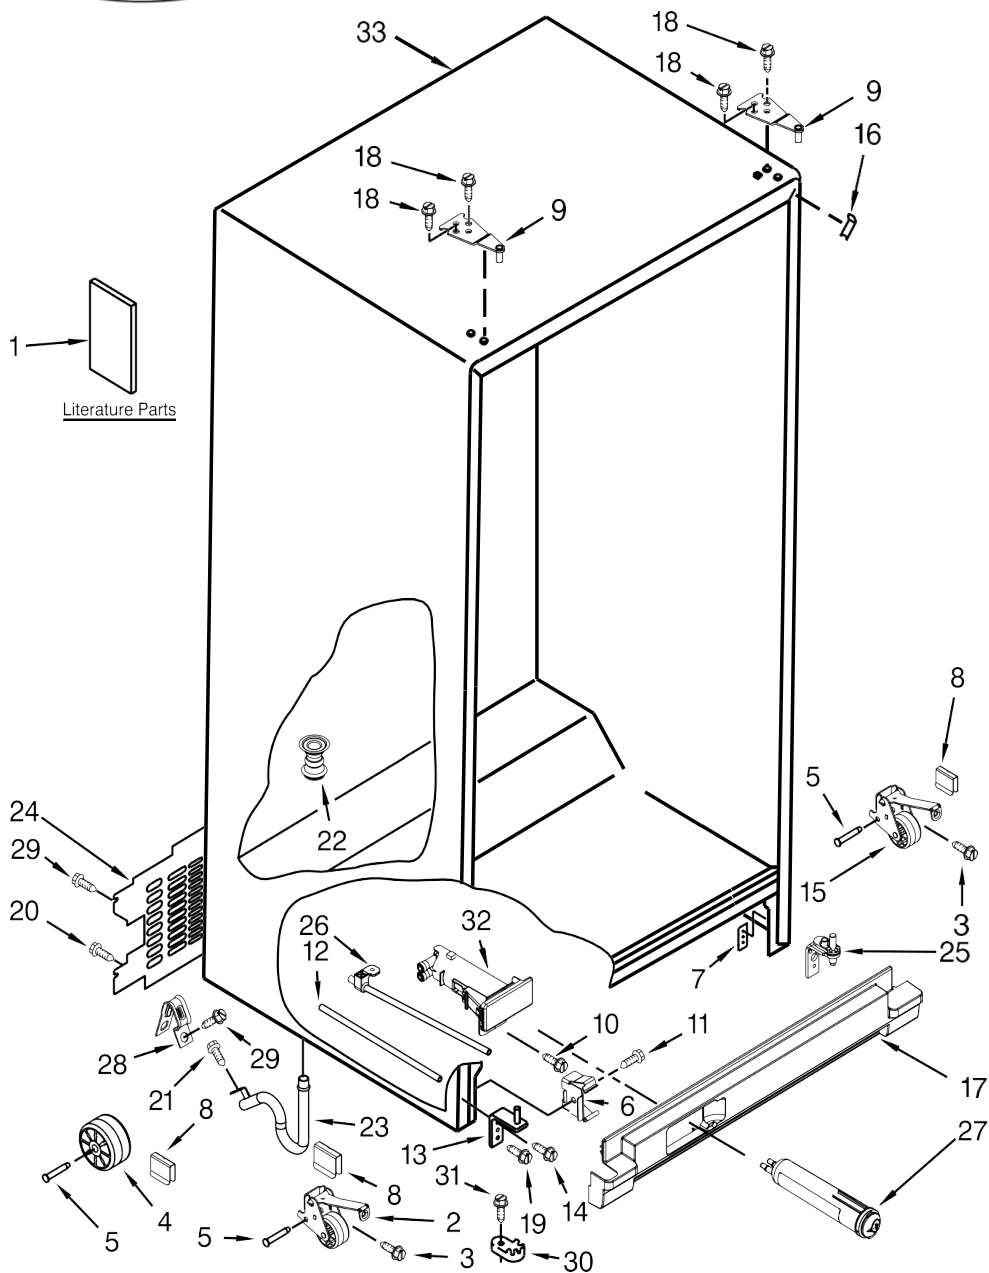

Distribuidor Autorizado

SurteRápido.com

Venta de Refacciones Electrodomesticas

Refrigerador Whirlpool WD6555Y00

Refrigerador Whirlpool WD6555Y00

No. Ilus.	DESCRIPCIÓN	No. de Parte
1	Literature Parts	No serviceable
2	Front Roller, Left	W10304660
4	Roller	W10475495-N
5	Axle, Roller	2262072
6	Clip, Grille	2155013
7	Plate, Screw	2304249
8	Clip, Roller	W11087168
9	Hinge Top (FC)	W10704881
10	Screw	----
11	Screw	----
12	Tube, Filter Outlet	W10350006
13	Hinge Bottom FC	W10414753
14	Screw	----
15	Front Roller, Right	W10304659
16	Filler, Wrapper	W10283961
17	Grille	W10350049
22	Fitting, Drain	2304888
23	Extension, Drain Fitting	W10153550
24	Cover, Unit	2188739
25	Hinge Bottom RC	W10846222
26	Tube, Filter Inlet	W10350007
27	Filter, Water	W10790813
28	Clamp, Power Cord	W10303628
29	Screw	----
30	Door Closer, Freezer	W10846218
31	Screw	----
32	Housing, Water Filter	W10793630
33	Cabinet	No serviceable

Refrigerador Whirlpool WD6555Y00

No. Ilus.	DESCRIPCIÓN	No. de Parte
1	Glass, Cover	2179259
2	Cover, Crisper	W10797580
3	Glass, Cover	2179259
4	Crisper Pan	W10575099
5	Pan, Meat	2188654
6	Assembly, Shelf Stud	W10173126
7	Screw	----
8	Assembly, Shelf Stud	W10173127
9	Screw	----
10	Slide, Humidity Control	2179342
11	Body, Humidity Control	2179343
14	Pan, Snack	2309518
15	Trim, Snack Pan	N/A
16	Shelf, Snack Pan	W10276341
17	Shelf Assembly, Spillguard	W10276348