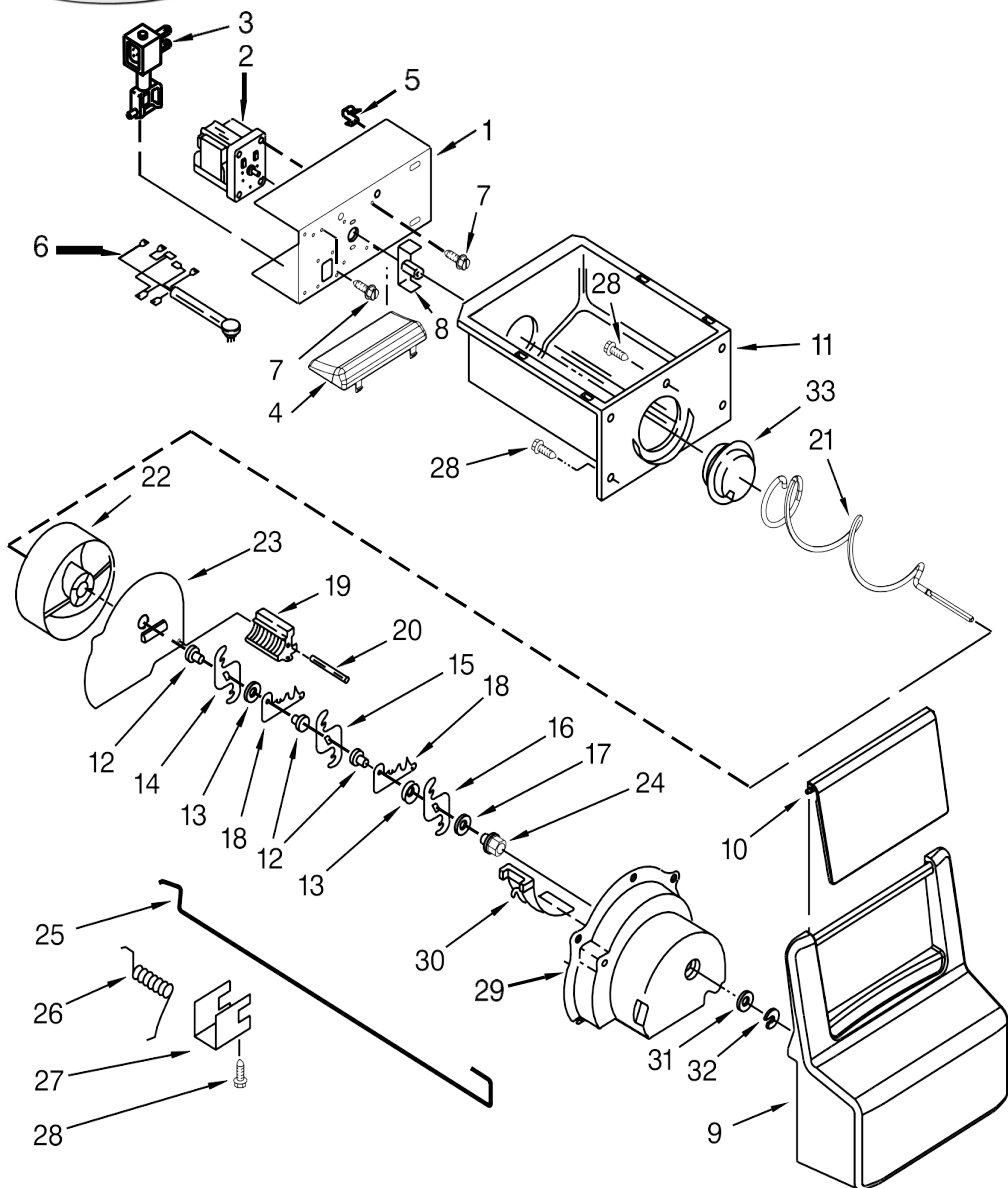

Distribuidor Autorizado

SurteRápido.com

Venta de Refacciones
Electrodomesticas

Refrigerador Whirlpool WD6555Y00