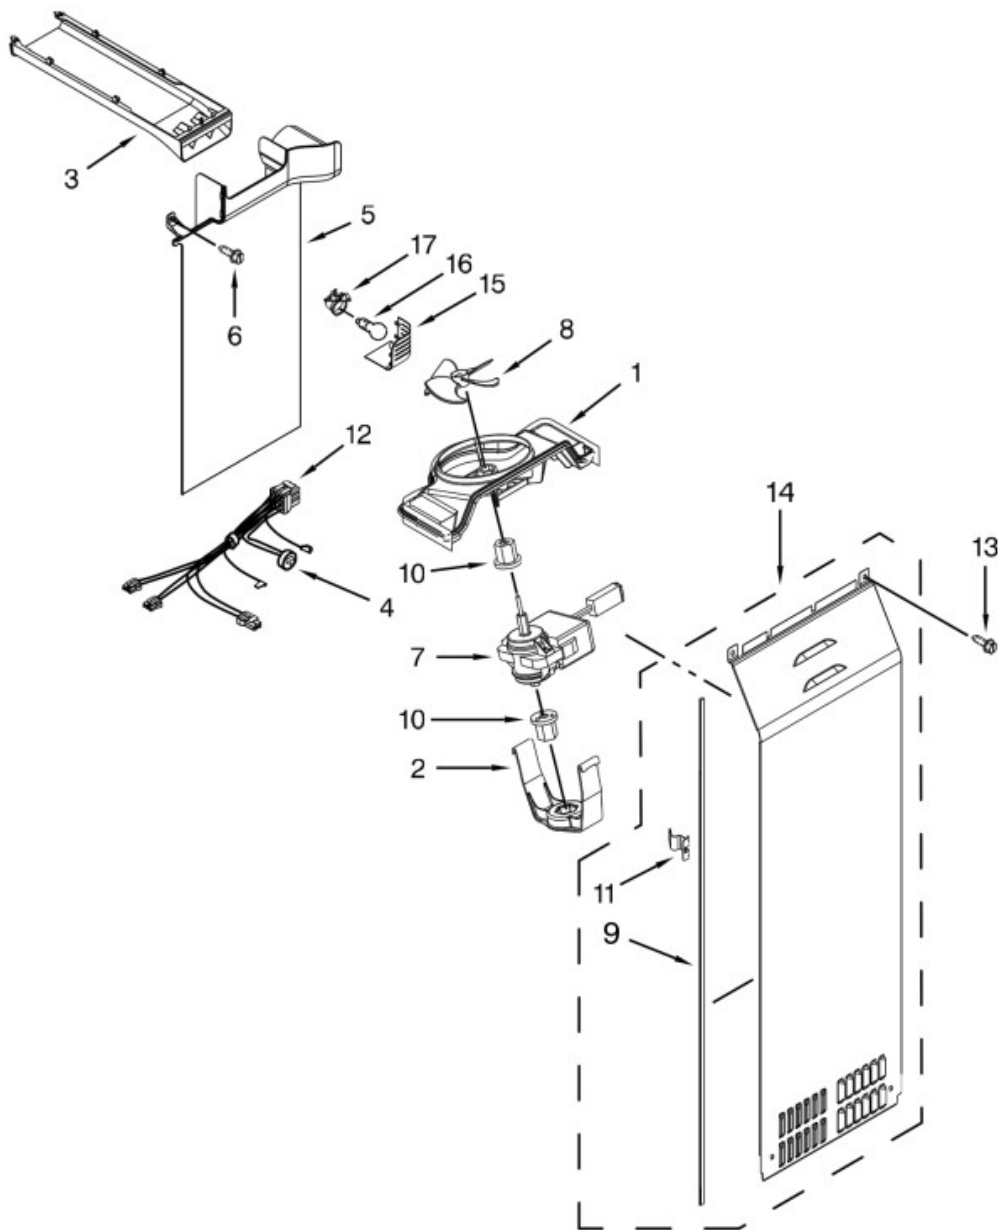

Distribuidor Autorizado

SurteRápido.com

Venta de Refacciones
Electrodomesticas

Refrigerador Whirlpool WD6575S01