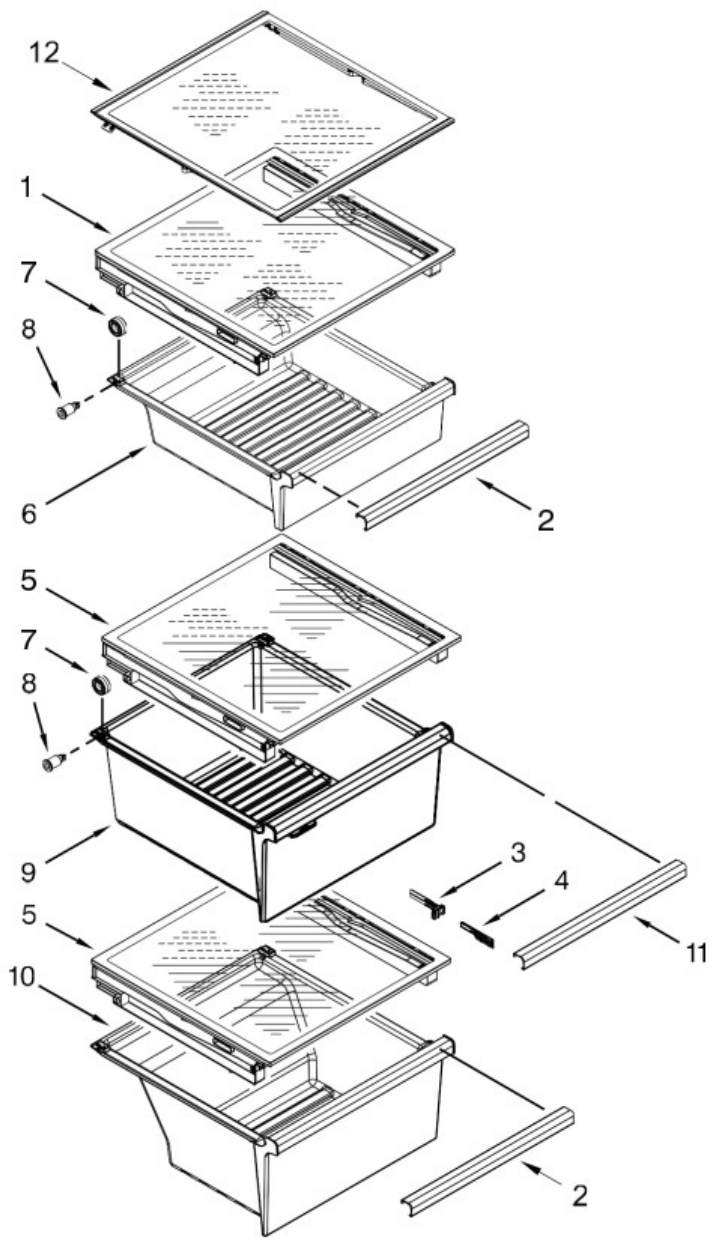

Refrigerador Whirlpool WD6575S01