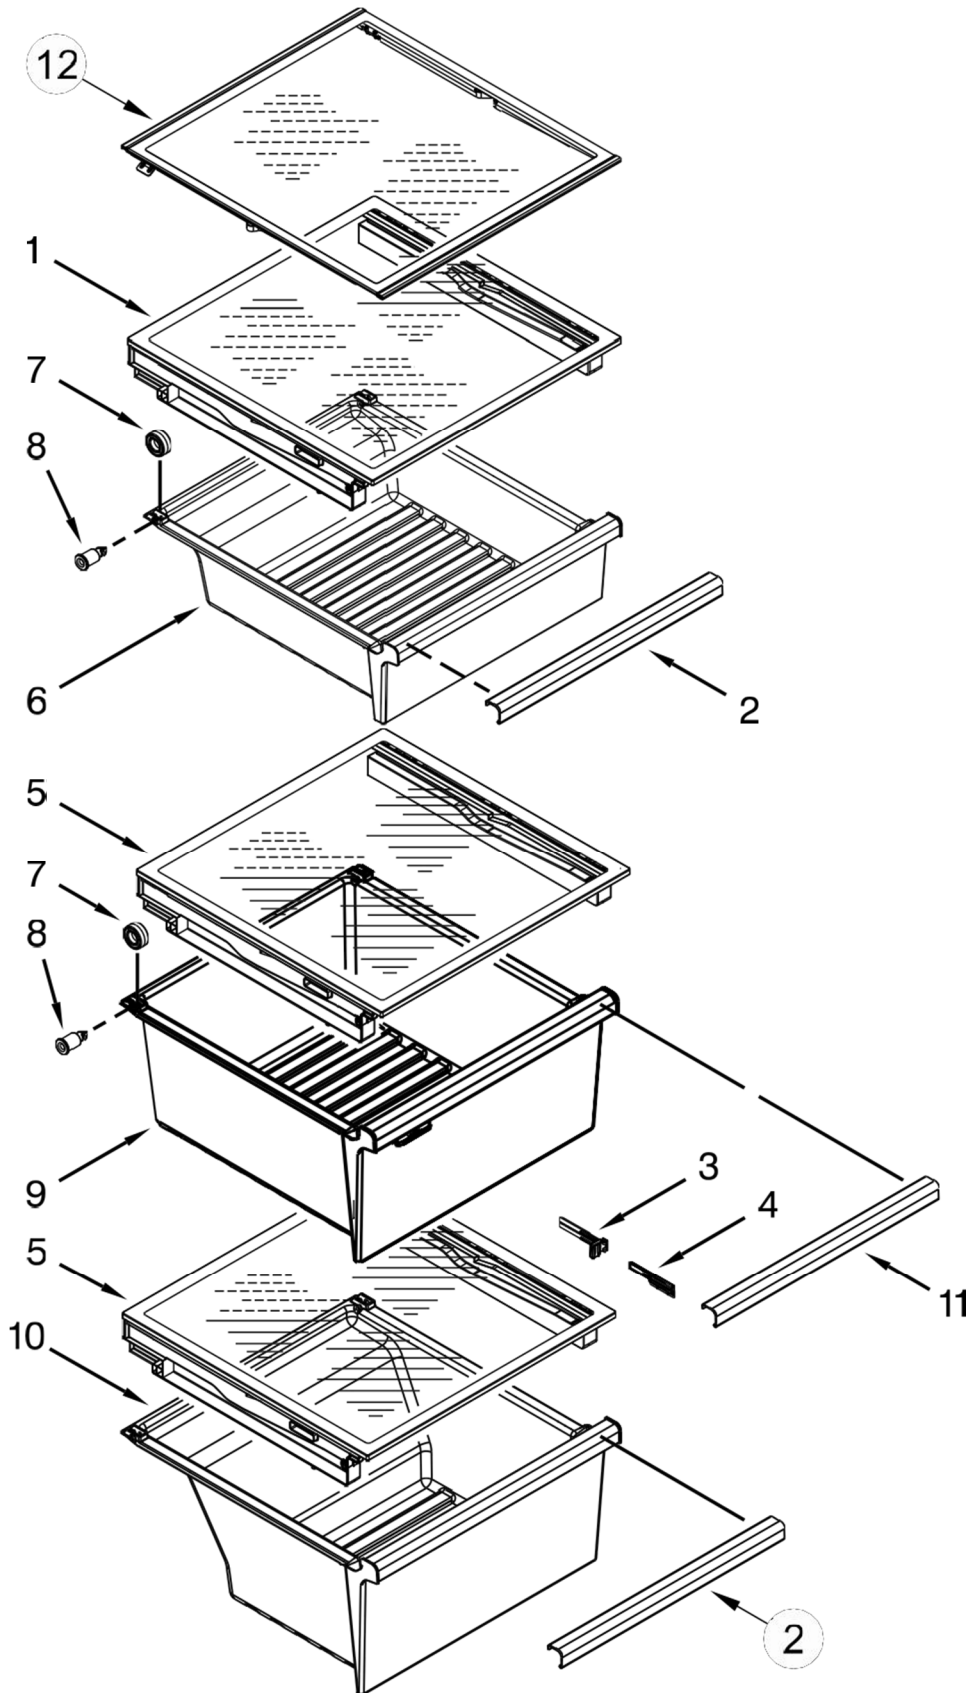

Distribuidor Autorizado

SurteRápido.com

Venta de Refacciones
Electrodomesticas

REFRIGERADOR WD6575S02

Distribuidor Autorizado

SurteRápido.com

Venta de Refacciones
Electrodomesticas

REFRIGERADOR WD6575S02

No. Ilustración	Descripción	Piezas	No. Parte
1	Shelf, Snack Pan	1	W10463648
2	Trim, Handle	1	W10256775
3	Slide, Humidity	1	W10282883
4	Housing, Humidity	1	W10282880
5	Assembly, Cover	1	W10463650
6	Pan, Snack	1	W10256770
7	Roller	2	W10628713
8	Axle, Roller	1	W10628712
9	Pan, Crisper	1	W10278653
10	Pan, Meat	1	W10256774
11	Trim, Handle	1	W10309637
12	Assembly, Shelf	3	W10773888