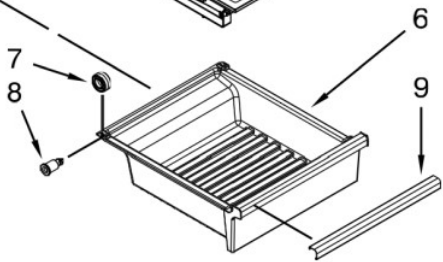

Refrigerador Whirlpool WD6580S00