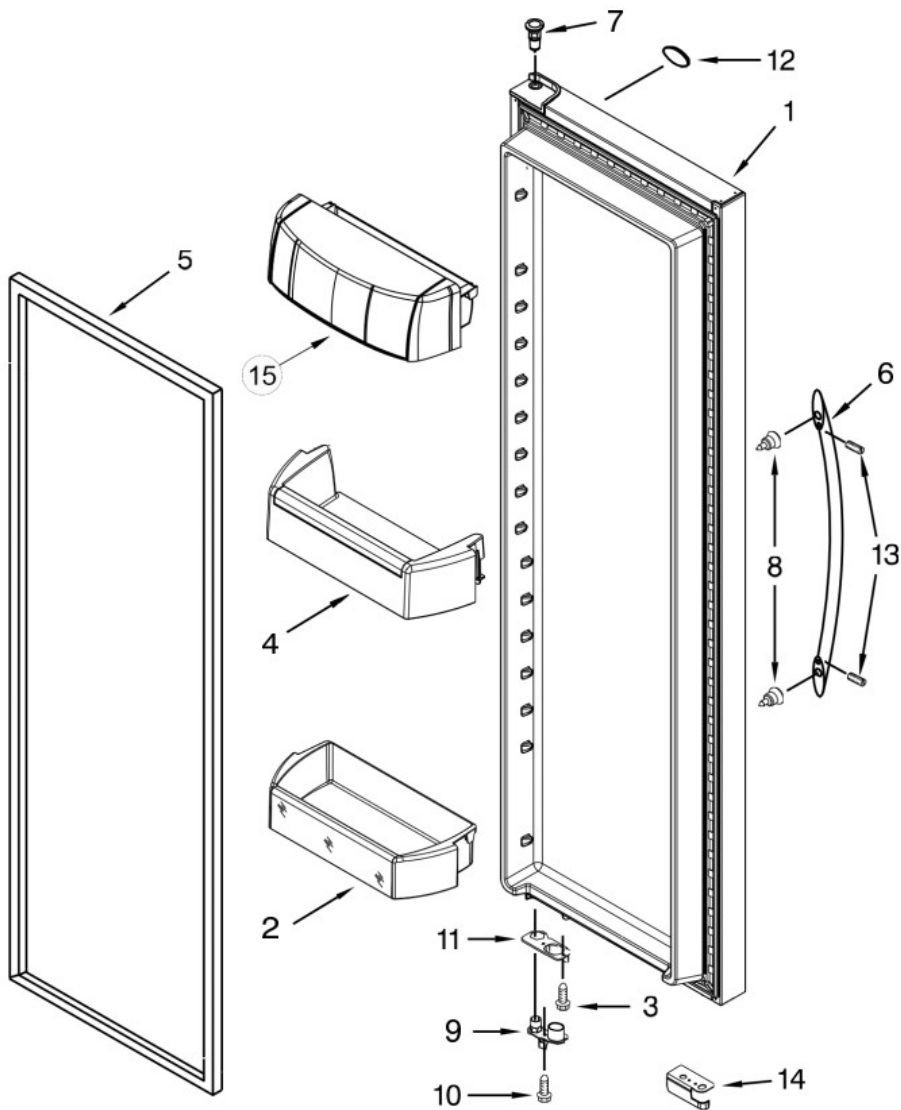

Refrigerador Whirlpool WD6580S00