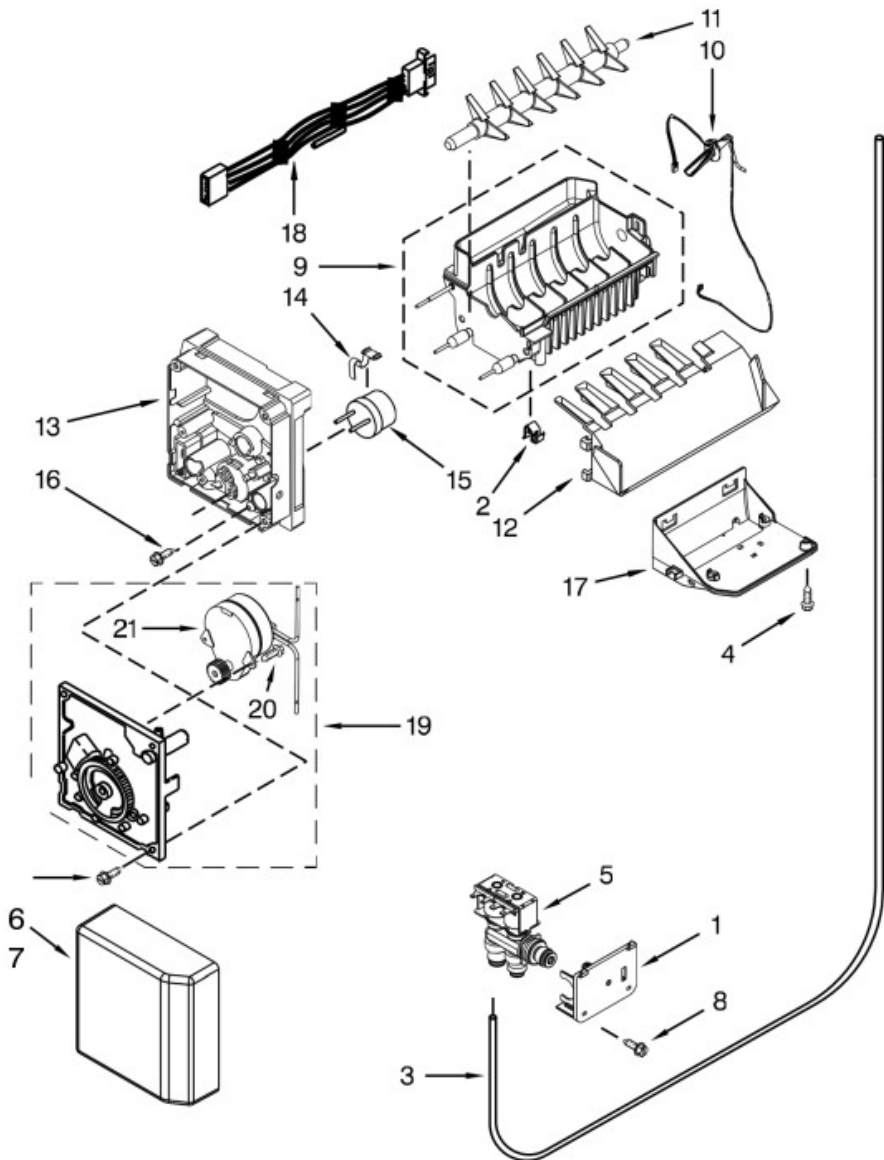

Refrigerador Whirlpool WD6580S00