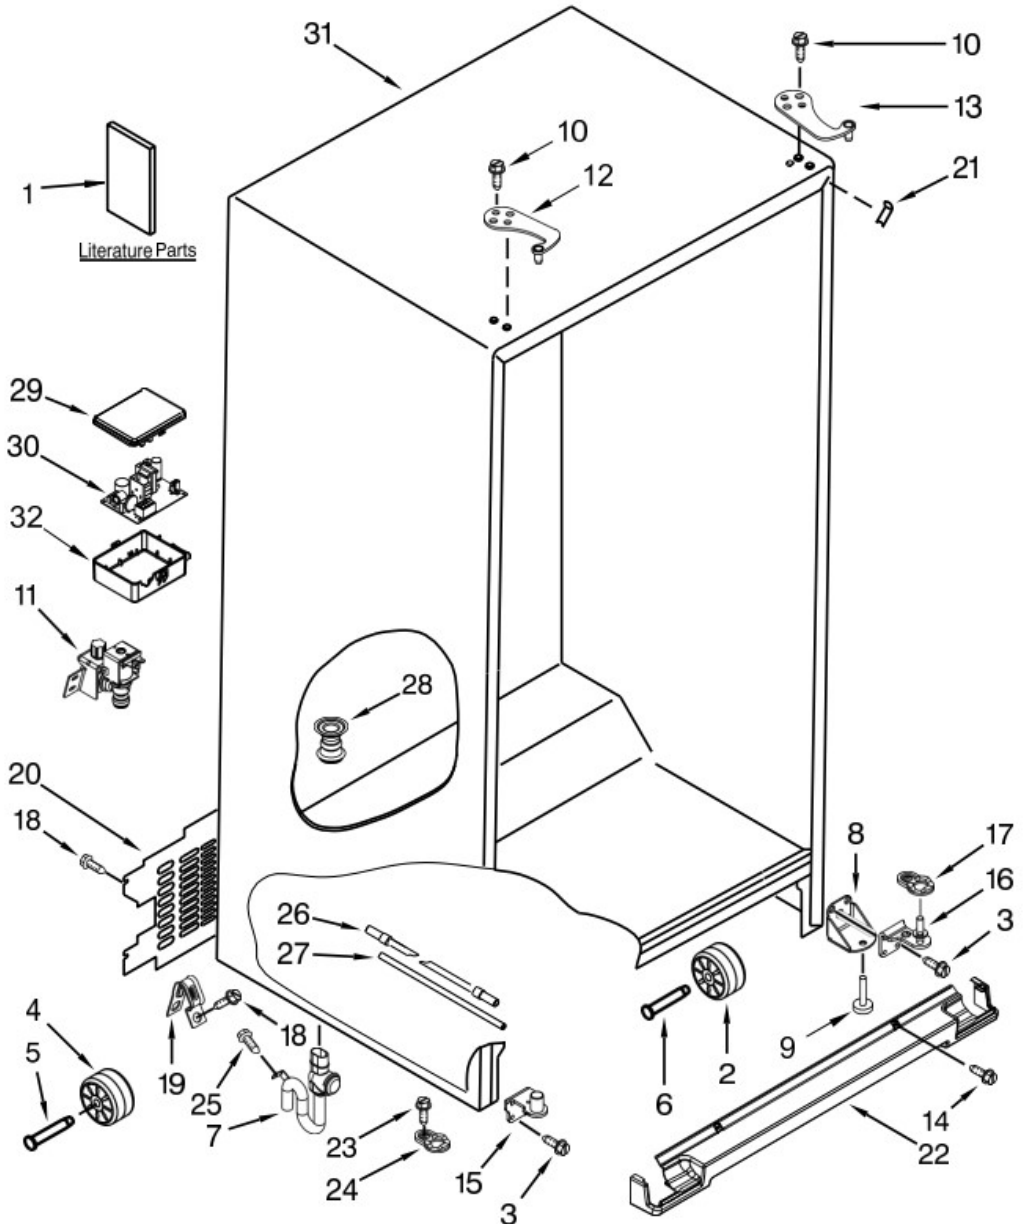

Distribuidor Autorizado

SurteRápido.com

Venta de Refacciones
Electrodomesticas

Refrigerador Whirlpool WD6580S00

Refrigerador Whirlpool WD6580S00

No. Ilus.	DESCRIPCIÓN	No. de Parte
1	Literature Parts	----
	Use & Care Guide	No serviceable
2	Roller	2150304
3	Screw	----
4	Roller	12477102
5	Axle, Roller	12477202
6	Rivet, Roller	981125
7	Tube, Drain	W10379525
8	Bracket, Foot	W10900758
9	Brake, Roller	W10141622
10	Screw	----
11	Valve, Inlet	W10498992
12	Hinge, Top (Freezer)	W10901054
13	Hinge, Top (Refrigerator)	W10901049
14	Screw	----
15	Hinge, Bottom (Freezer)	W10249952
16	Hinge, Bottom (Refrigerator)	W10492501
17	Closer, Door (Refrigerator)	W10738911
18	Screw	----
19	Clamp, Power Cord	6-919724
20	Cover, Unit	W10257325
21	Filler, Wrapper	12587703AP
22	Grille	W10713153
23	Screw	----
24	Closer, Door (Freezer)	W10770893
25	Screw	----
26	Tube, Filter Inlet	W10279882
27	Tube, Filter Outlet	W10279884

Refrigerador Whirlpool WD6580S00

No. Ilus.	DESCRIPCIÓN	No. de Parte
28	Fitting, Drain	W10370680
29	Lid, HV Box	12957702
30	Control, Electronic	W10900856
31	Cabinet	No serviceable
32	Box, Control	W10247993

Refrigerador Whirlpool WD6580S00

Refrigerador Whirlpool WD6580S00

No. Ilus.	DESCRIPCIÓN	No. de Parte
1	Shelf, Snack Pan	W10463648
2	Trim, Handle	W10281628
3	Slide, Humidity	W10282883
4	Housing, Humidity	W10282880
5	Assembly, Cover	W10463650
6	Pan, Snack	W10256770
7	Roller	W10628713
8	Axle, Roller	W10628712
9	Pan, Crisper	W10278653
10	Pan, Meat	W10256774
11	Trim, Handle	W10309635
12	Assembly, Shelf	W10774040