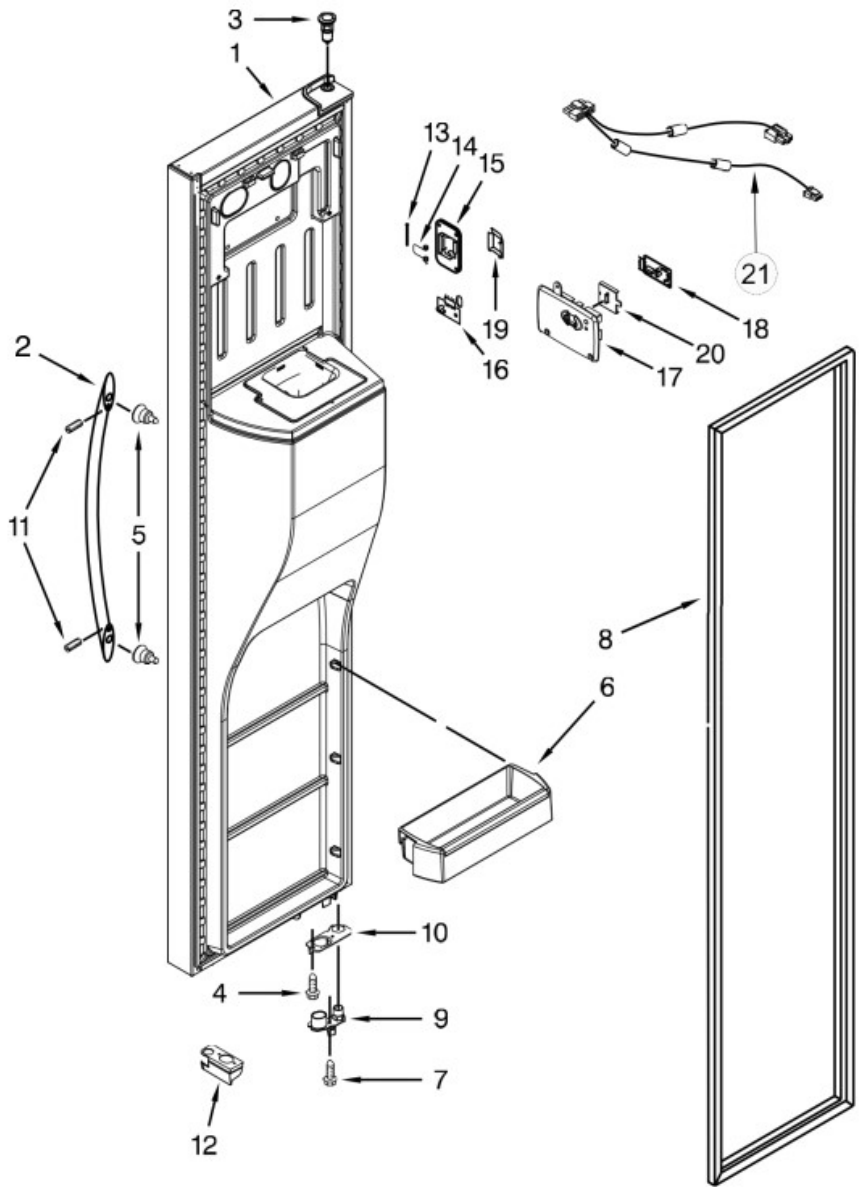

Refrigerador Whirlpool WD6580S00