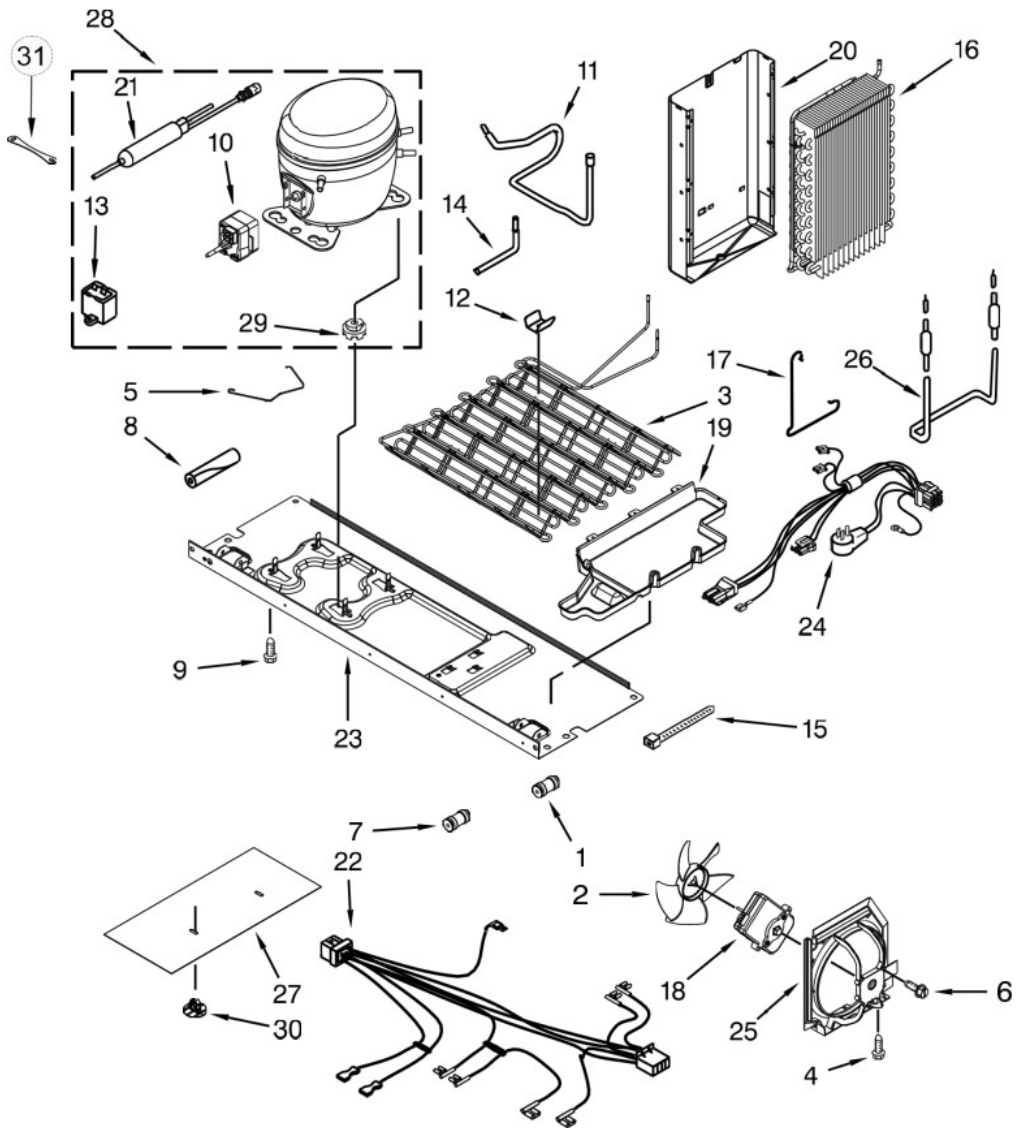

Refrigerador Whirlpool WD6580S00