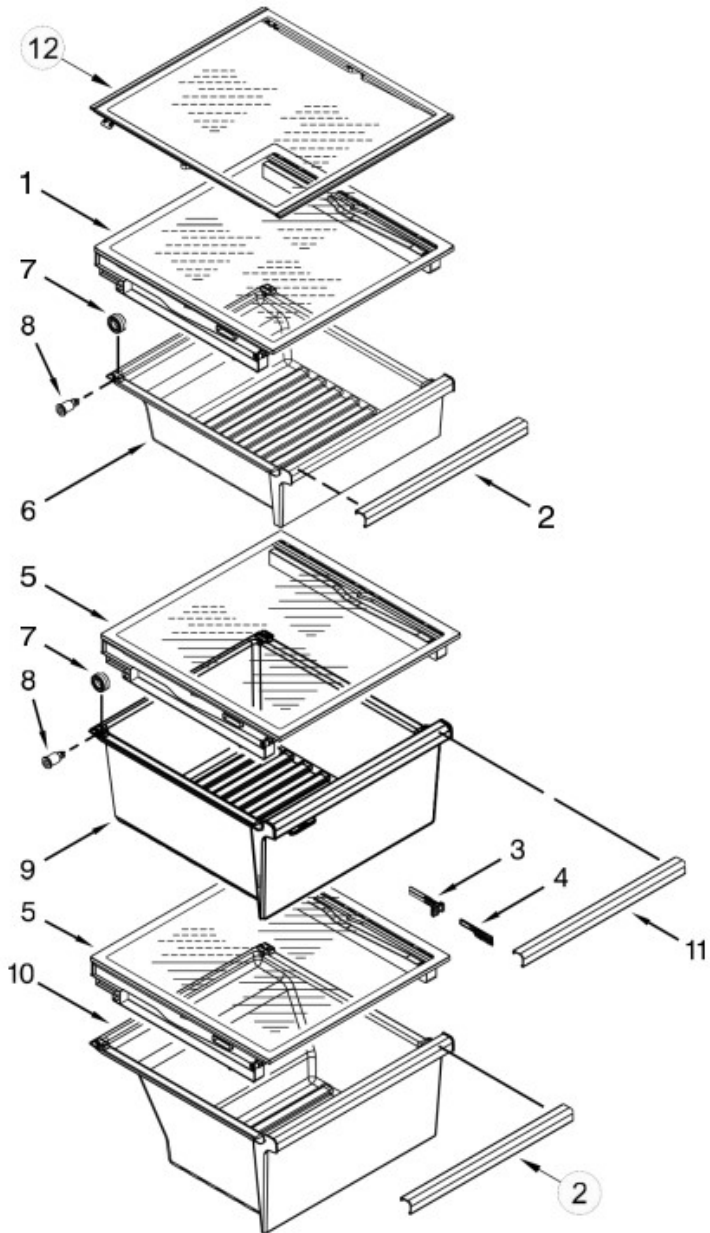

Distribuidor Autorizado

SurteRápido.com

Venta de Refacciones
Electrodomesticas

Refrigerador Whirlpool WD6580S00

Refrigerador Whirlpool WD6580S00

No. Ilus.	DESCRIPCIÓN	No. de Parte
1	Liner	No serviceable
2	Filter, Water	W10790813
3	Cover, Water Filter	W10300482
4	Assembly, Air Diffuser	W10457605
5	Cover, Air Diffuser	W10457601
6	Switch, Light	W10656773
7	Assembly, Top Light Wire	W10253300
8	Trim, Light	W10280178
9	Shield, Heat	2223680
10	Screw	----
11	Connector, Water Tube	W10271543
12	Socket, Light	W10191429
13	Lens, Top Light	W10280420
15	Reservoir	W10366790
17	Lens, Light	W10269099
18	Thermistor	W10280385
19	Cover, Thermistor	W10425252
20	Housing, Water Filter	W10844058
21	Cover, Air Filter	W10457603

Refrigerador Whirlpool WD6580S00

Refrigerador Whirlpool WD6580S00

No. Ilus.	DESCRIPCIÓN	No. de Parte
1	Shelf, Snack Pan	W10463648
2	Trim, Handle	W10281628
3	Slide, Humidity	W10282883
4	Housing, Humidity	W10282880
5	Assembly, Cover	W10463650
6	Pan, Snack	W10256770
7	Roller	W10628713
8	Axle, Roller	W10628712
9	Pan, Crisper	W10278653
10	Pan, Meat	W10256774
11	Trim, Handle	W10309635
12	Assembly, Shelf	W10774040