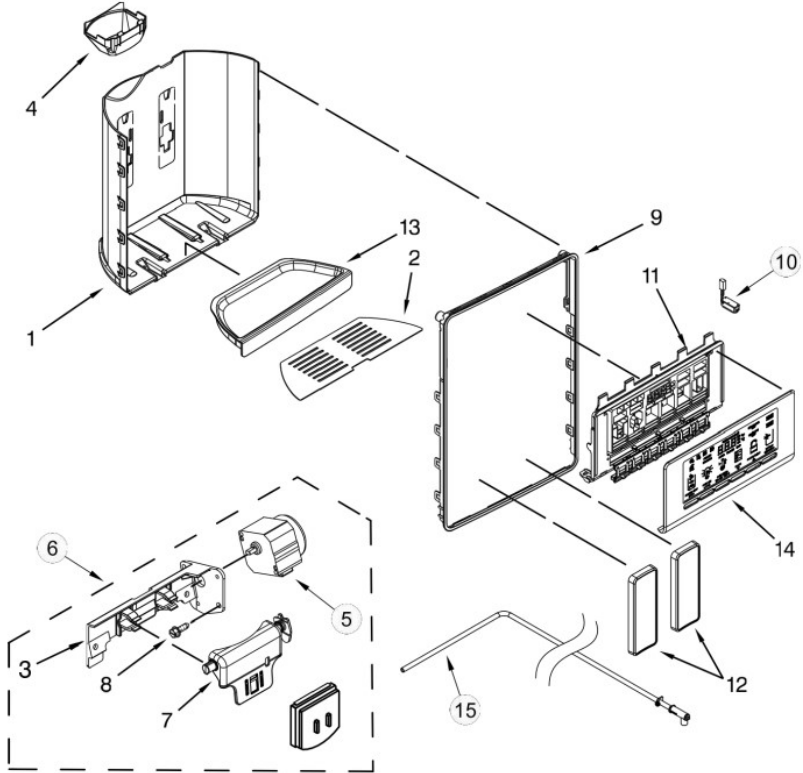

Refrigerador Whirlpool WD6580S00