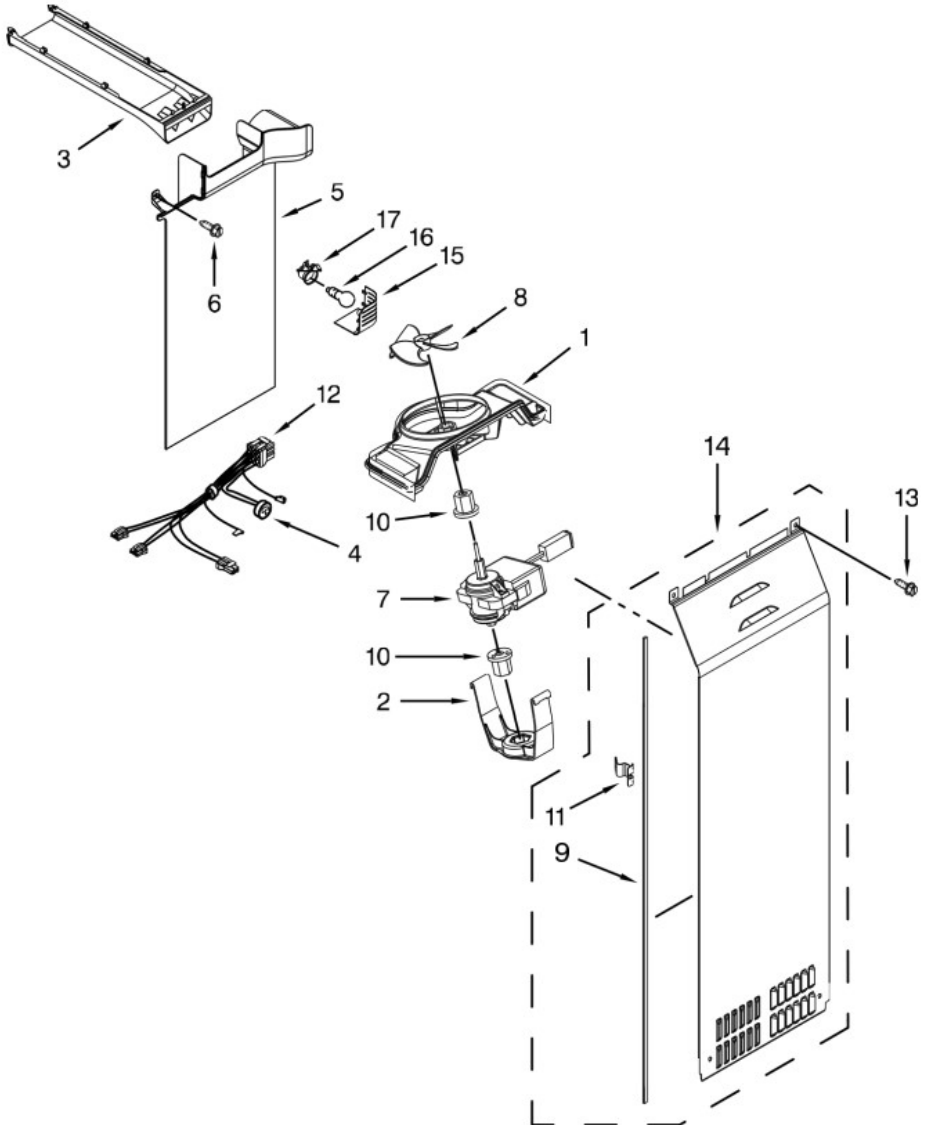

Distribuidor Autorizado

SurteRápido.com

Venta de Refacciones
Electrodomesticas

Refrigerador Whirlpool WD6580S00